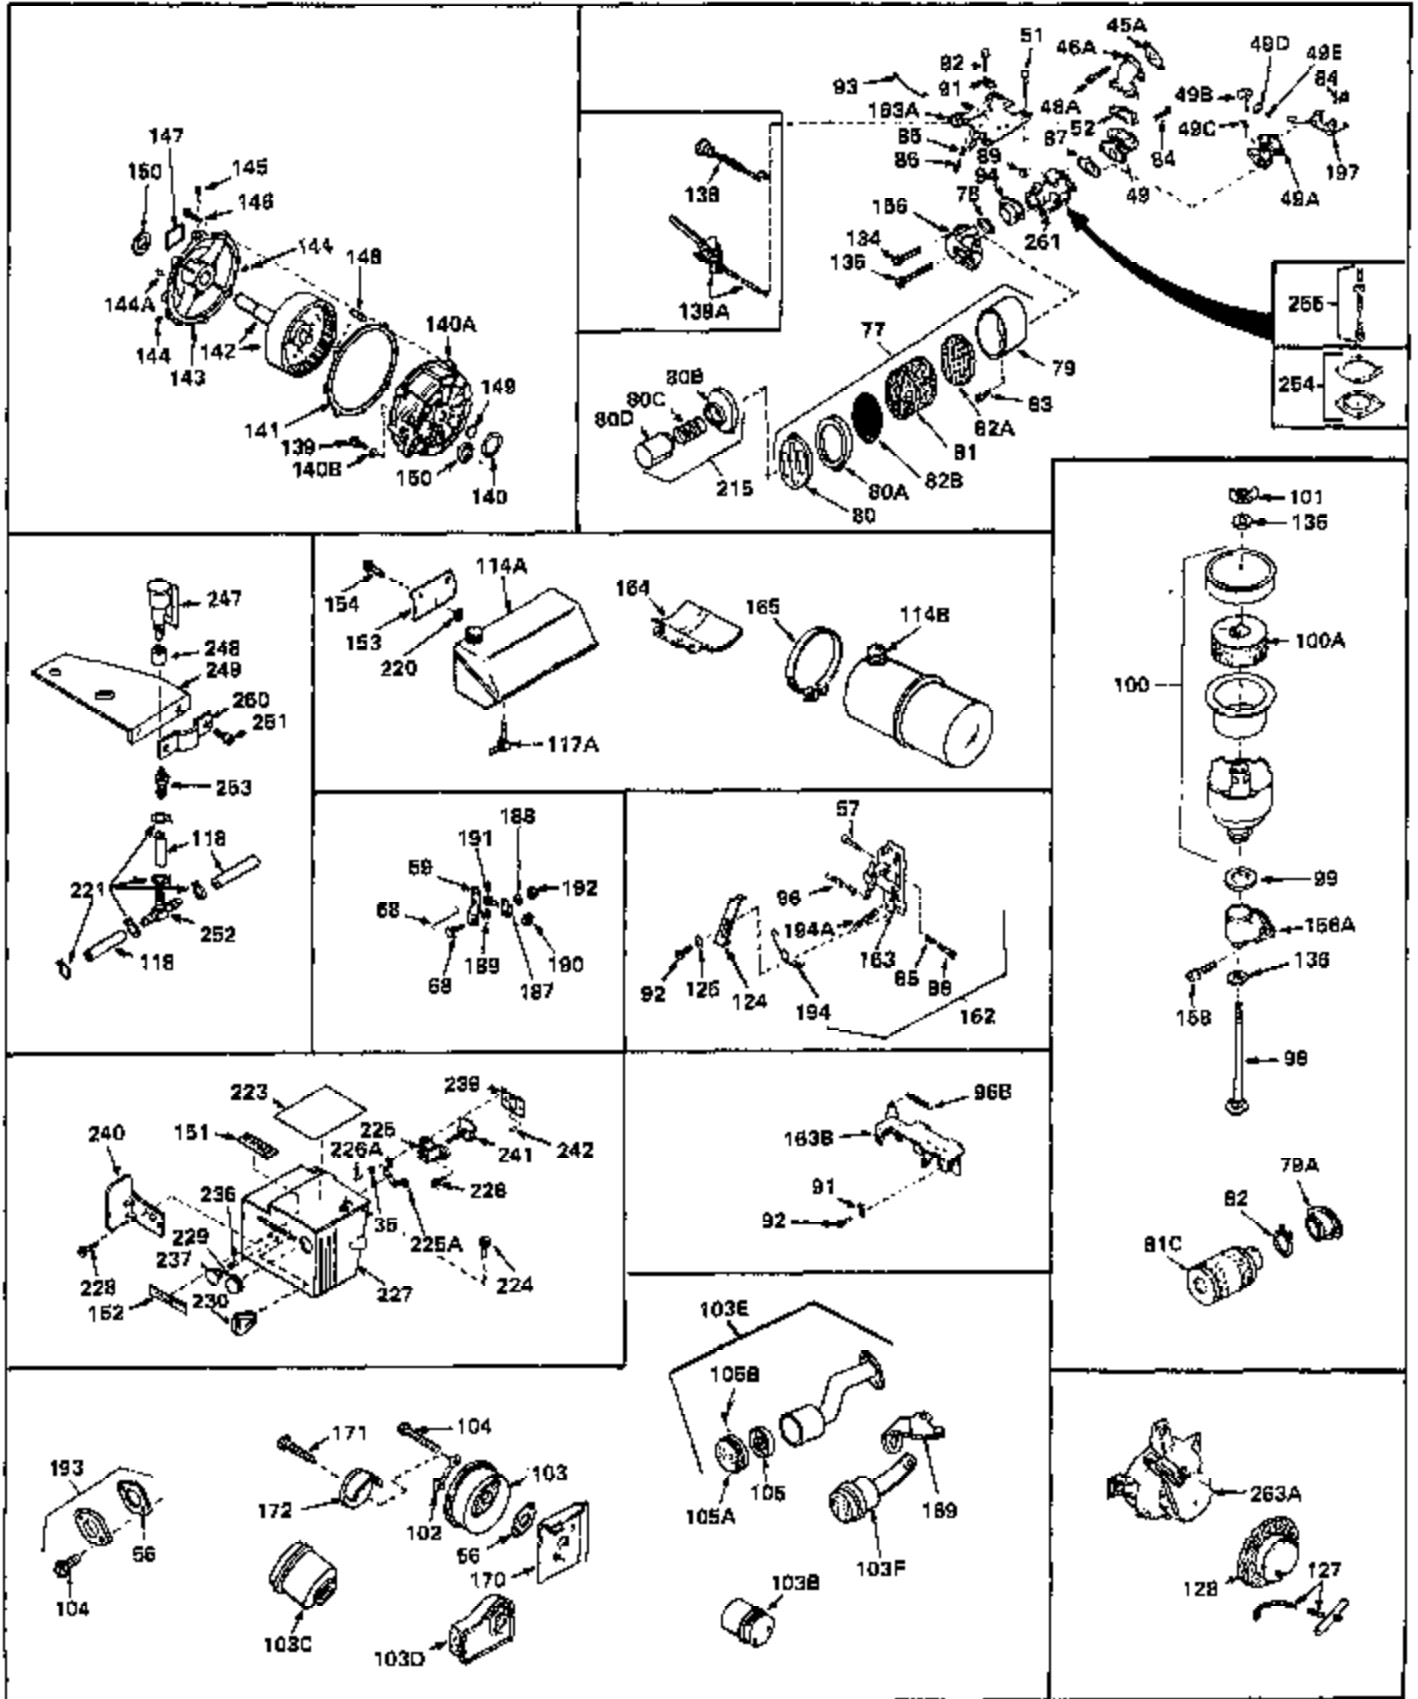

Engine Parts List #2

Ref #	Part Number	Qty	Description
36	8269	0	Washer
45A	30188	0	Gasket, Intake pipe
48A	650451	0	Screw
51	650454	0	Screw, Fil. flex hd. 1/4-20 x 3/4
56	30081	0	Gasket, Exhaust
57	28942	0	Screw
57	30091	0	Screw, Hex slotted washer hd., 8-32 x 1/2
57	30200	0	Screw
59	31510	0	Lever, Governor
68	650548	0	Screw, Hex washer hd., 8-32 x 5/16
77	31545	0	Cleaner Assy., Air
78	27272	0	Gasket, Air cleaner
80D	450124	0	Bag, Pre-cleaner
80C	450150	0	Spring, Pre-cleaner
82A	29962	0	Screen, Air cleaner
83	650163	0	Screw, Fil. hd. Sems, 10-32 x 7/8
83	650399	0	Screw, Phil. fil. hd. Sems, 10-32 x 5/8
83	650709	0	Screw
83	28820	0	Screw
84	30564	0	Screw
84	6201	0	Screw
84	6202	0	Screw
84	650551	0	Screw, Hex hd. cap, 1/4-28 x 1-1/4
85	28564	0	Spring, Compression
85	31342	0	Spring, Compression
85	32924	0	Spring, Compression
86	29500	0	Screw, Fil. hd. mach., Sems, 8-32 x 3/4
86	650549	0	Screw
86	650688	0	Screw, Hex hd., 10-32 x 1-5/16" (Drilled
87	26756	0	Gasket, Carburetor
89	29752	0	Nut
91	27793	0	Clip, Conduit
92	28942	0	Screw
101	9577	0	Nut, Wing, 10-24
102	30083	0	Plate, Locking
103	30996	0	Muffler
103F	33288	0	Muffler
104	27182	0	Screw, Hex hd. cap, 1/4-20 x 3-3/8
104	650253	0	Screw, Hex hd. cap, 1/4-20 x 2-1/4
104	650327	0	Screw, Fil slotted hd. Sems, 114-20 x 2-1/2
104	650493	0	Screw, Hex hd. Sems, 1/4-20 x 1-3/4
104	650561	0	Screw
104	650599	0	Screw, Hex hd. cap, Sems, 1/4-20 x 1-1/2
104	650795	0	Screw, Hex hd. cap, Sems, 1/4-20 x 2-5/16
105B	650578	0	Screw
105A	33172	0	Cover, Muffler
105	33171	0	Screen, Muffler
117A	28584	0	Strainer & Elbow
118	29774	0	Line, Fuel (Braided 8.25")
118	30705	0	Line, Fuel (Braided 16")
118	30962	0	Line, Fuel (Braided 32")
127	590343	0	Rope & Handle Assy., Starter
128	30892	0	Pulley, Rope starter
134	650163	0	Screw, Fil. hd. Sems, 10-32 x 7/8
135	650520	0	Screw
135	650544	0	Screw, Pan flex hd., 10-24 x 7/8
136	27183	0	Washer, Fiber
136	31905	0	Washer, Paper