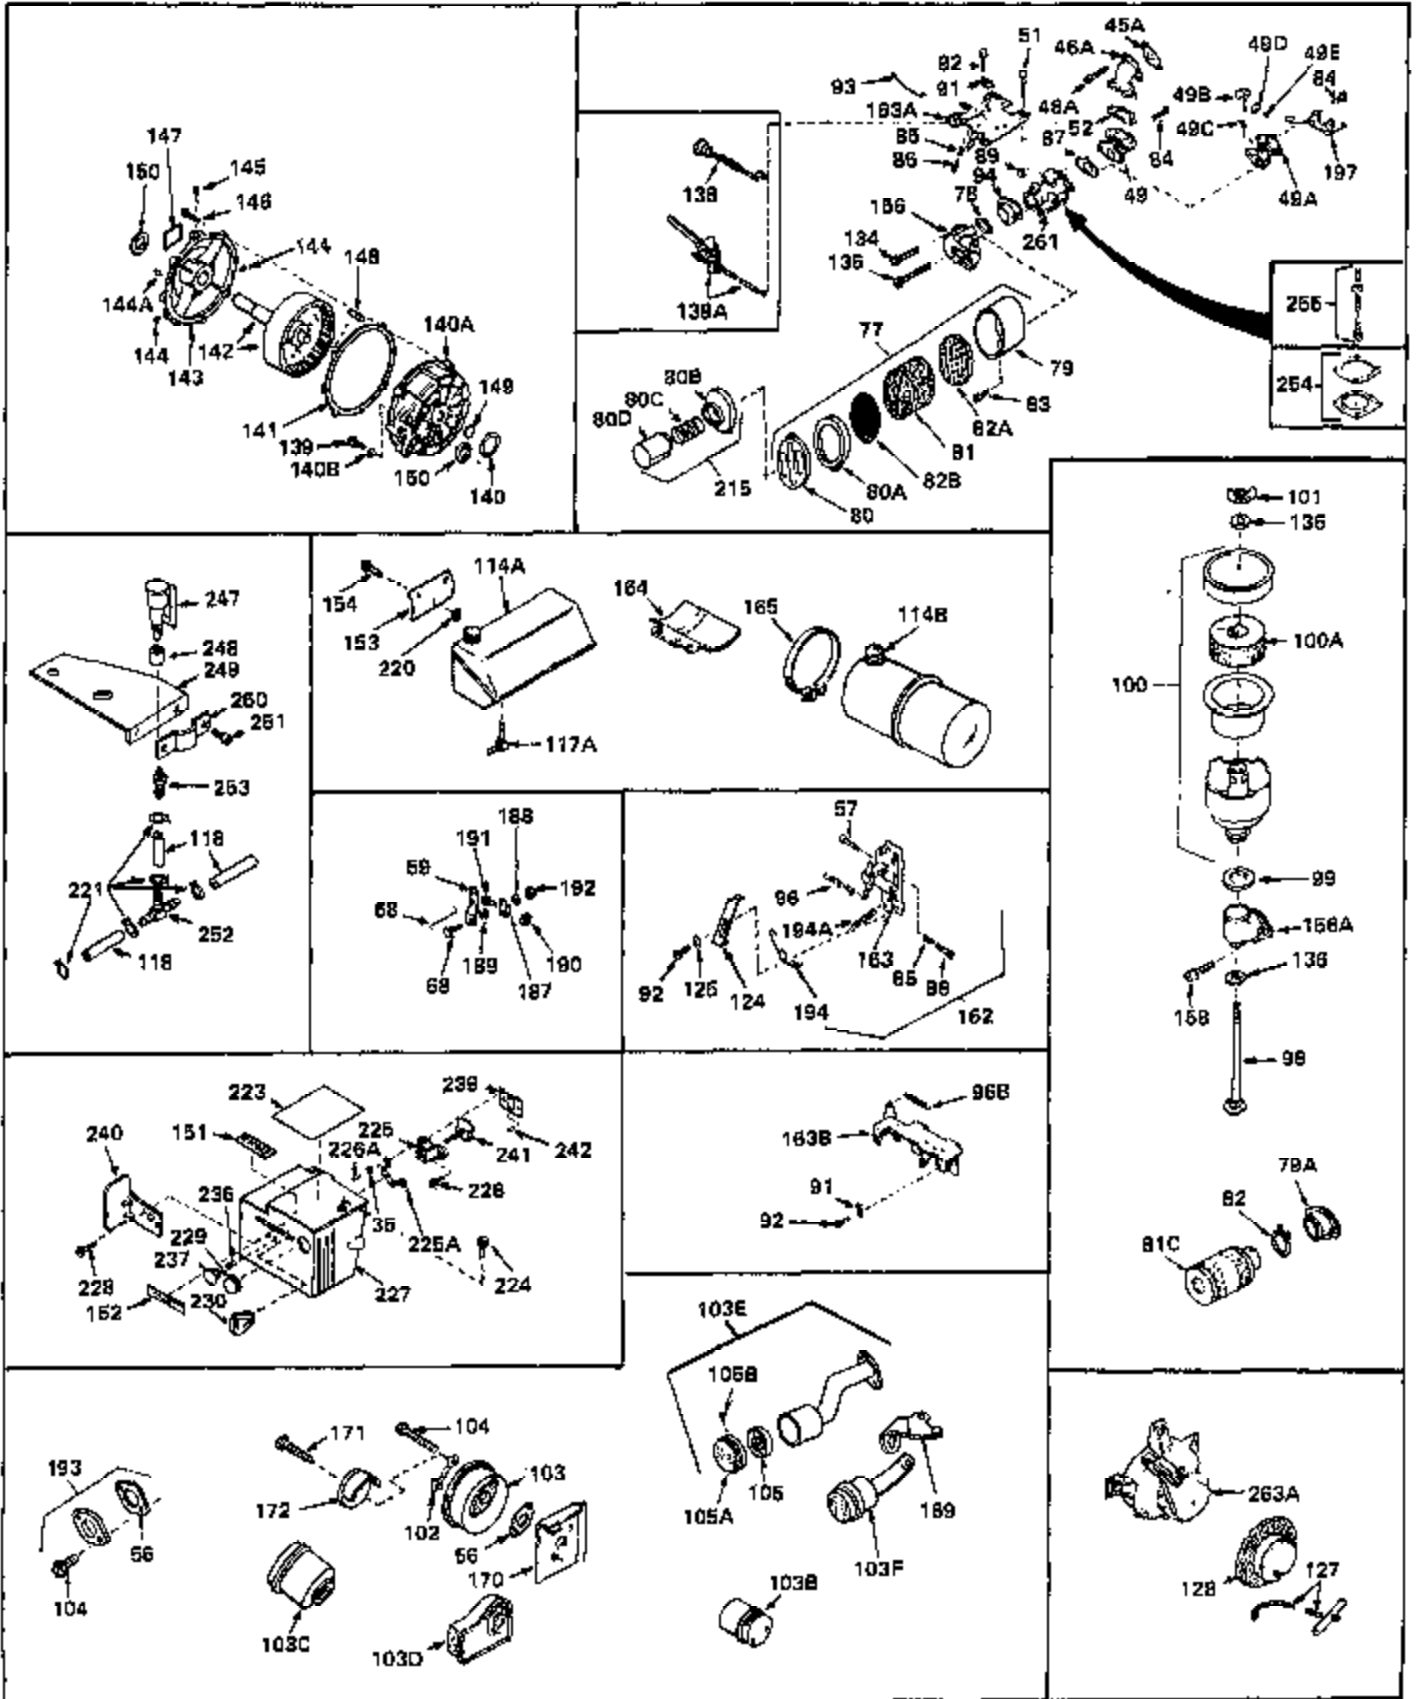

Engine Parts List #2

Ref #	Part Number	Qty	Description
36	8269	0	Washer
45A	30188	0	Gasket, Intake pipe
46A	31429	0	Pipe, Upper intake
48A	650451	0	Screw
49	31430	0	Pipe, Lower intake
51	650454	0	Screw, Fil. flex hd. 1/4-20 x 3/4
52	31340	0	Gasket, Intake pipe
56	30081	0	Gasket, Exhaust
57	28942	0	Screw
57	30091	0	Screw, Hex slotted washer hd., 8-32 x 1/2
57	30200	0	Screw
59	31336	0	Lever, Governor
68	650548	0	Screw, Hex washer hd., 8-32 x 5/16
77	31545	0	Cleaner Assy., Air
78	27272	0	Gasket, Air cleaner
79	31312	0	Body, Air cleaner
80D	450124	0	Bag, Pre-cleaner
80	30585	0	Cover, Air cleaner
80C	450150	0	Spring, Pre-cleaner
81	29961	0	Element, Air cleaner
82A	29962	0	Screen, Air cleaner
83	28820	0	Screw
83	650163	0	Screw, Fil. hd. Sems, 10-32 x 7/8
83	650399	0	Screw, Phil. fil. hd. Sems, 10-32 x 5/8
83	650709	0	Screw
84	30564	0	Screw
84	6201	0	Screw
84	6202	0	Screw
84	650551	0	Screw, Hex hd. cap, 1/4-28 x 1-1/4
85	28564	0	Spring, Compression
85	31342	0	Spring, Compression
85	32924	0	Spring, Compression
86	29500	0	Screw, Fil. hd. mach., Sems, 8-32 x 3/4
86	650549	0	Screw
86	650688	0	Screw, Hex hd., 10-32 x 1-5/16" (Drilled
87	31688	0	Gasket, Carburetor (1/8 thick)
89	29752	0	Nut
91	27793	0	Clip, Conduit
92	28942	0	Screw
96	31349	0	Spring, Extension
101	9577	0	Nut, Wing, 10-24
102	30083	0	Plate, Locking
103	30996	0	Muffler
103F	33288	0	Muffler
104	27182	0	Screw, Hex hd. cap, 1/4-20 x 3-3/8
104	650253	0	Screw, Hex hd. cap, 1/4-20 x 2-1/4
104	650327	0	Screw, Fil slotted hd. Sems, 114-20 x 2-1/2
104	650493	0	Screw, Hex hd. Sems, 1/4-20 x 1-3/4
104	650561	0	Screw
104	650599	0	Screw, Hex hd. cap, Sems, 1/4-20 x 1-1/2
104	650795	0	Screw, Hex hd. cap, Sems, 1/4-20 x 2-5/16
105A	33172	0	Cover, Muffler
105B	650578	0	Screw
105	33171	0	Screen, Muffler
117A	28584	0	Strainer & Elbow
118	29774	0	Line, Fuel (Braided 8.25")
118	30705	0	Line, Fuel (Braided 16")
118	30962	0	Line, Fuel (Braided 32")