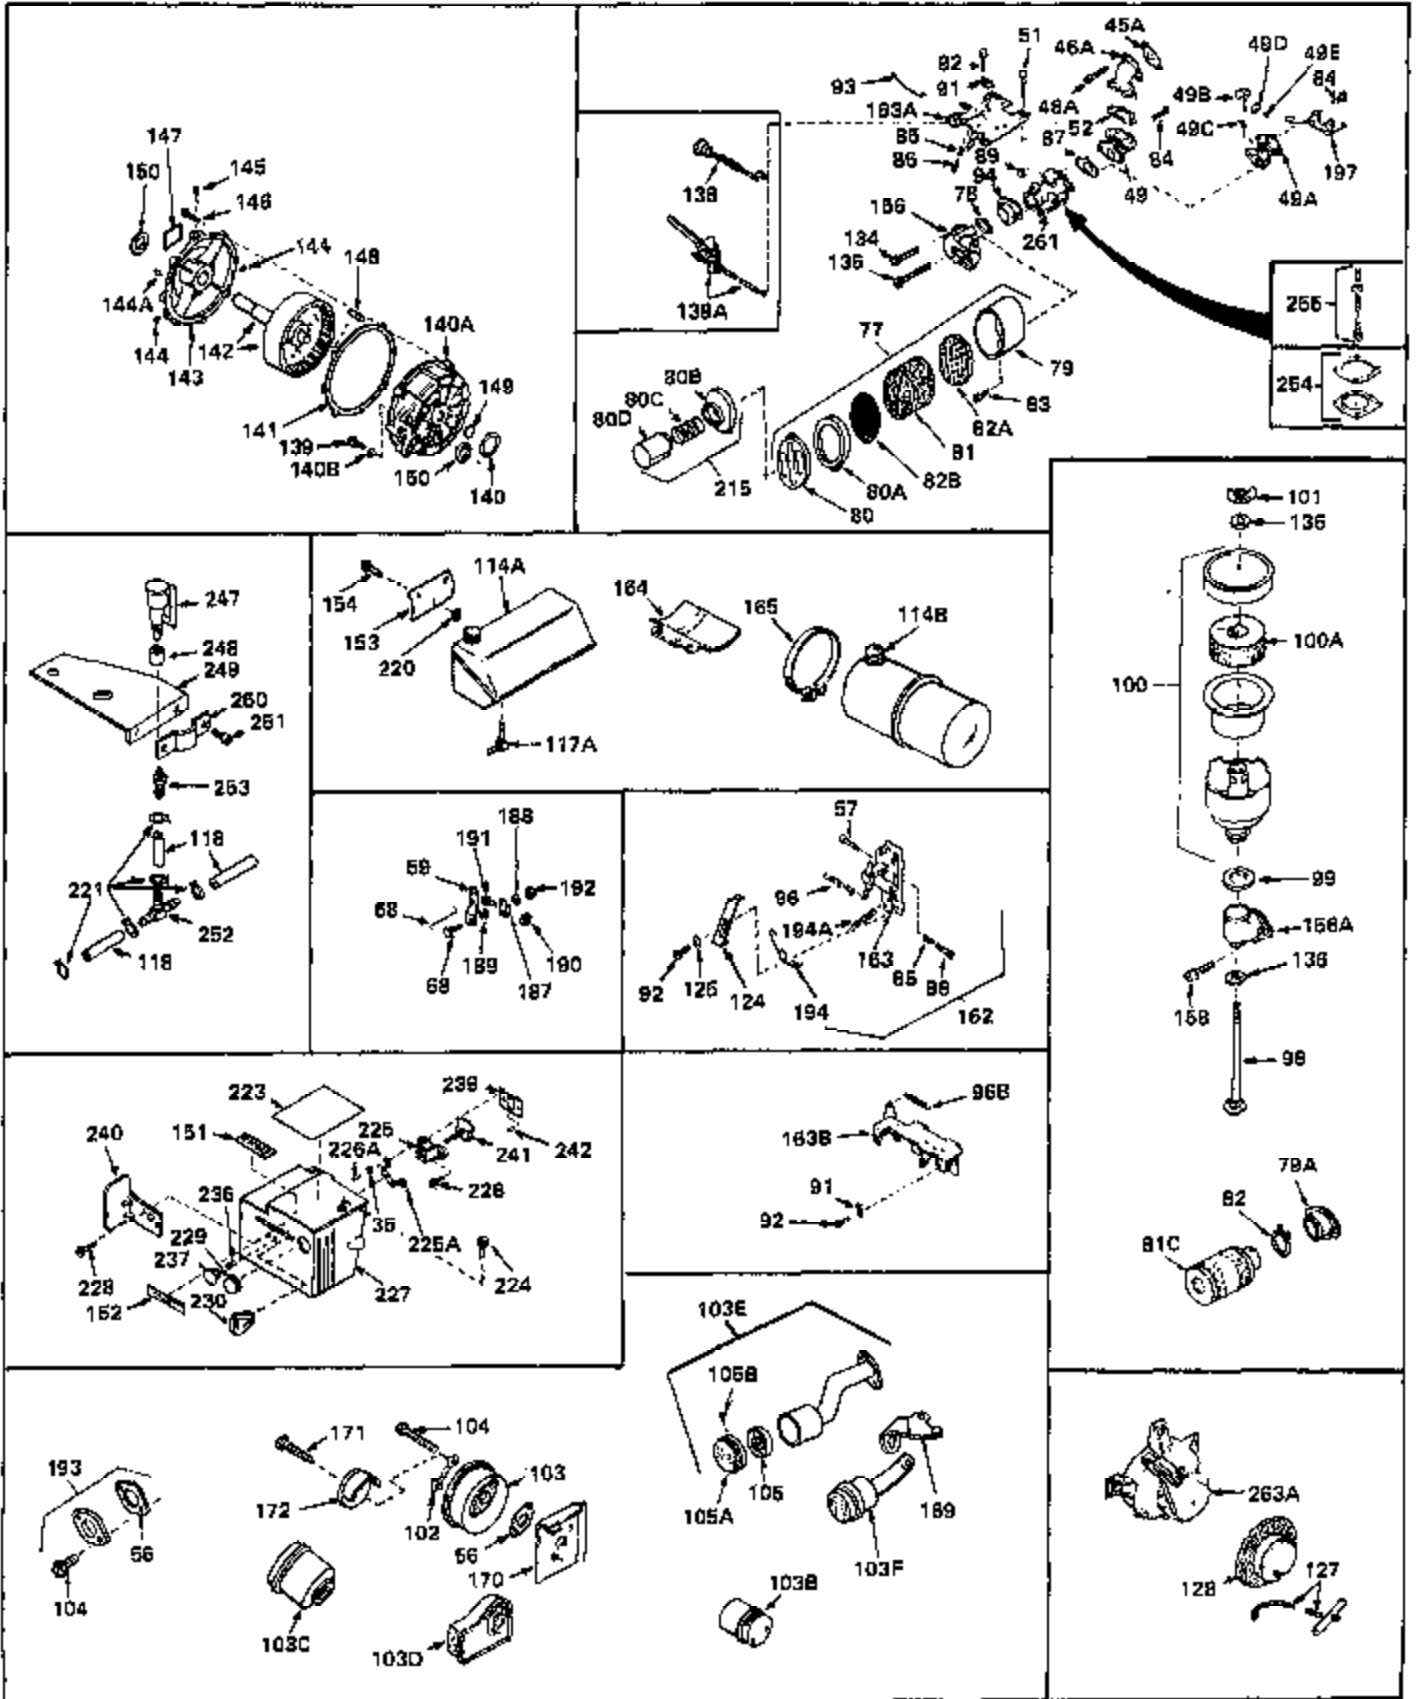

Engine Parts List #2

Ref #	Part Number	Qty	Description
36	8269	0	Washer
45A	30188	0	Gasket, Intake pipe
46A	31429	0	Pipe, Upper intake
48A	650451	0	Screw
49	31430	0	Pipe, Lower intake
51	650454	0	Screw, Fil. flex hd. 1/4-20 x 3/4
52	31340	0	Gasket, Intake pipe
56	30081	0	Gasket, Exhaust
57	28942	0	Screw
57	30091	0	Screw, Hex slotted washer hd., 8-32 x 1/2
57	30200	0	Screw
59	31336	0	Lever, Governor
68	650548	0	Screw, Hex washer hd., 8-32 x 5/16
77	31545	0	Cleaner Assy., Air
78	27272	0	Gasket, Air cleaner
79	450208	0	Body, Air cleaner
80	30585	0	Cover, Air cleaner
80D	450124	0	Bag, Pre-cleaner
80C	450150	0	Spring, Pre-cleaner
81	29961	0	Element, Air cleaner
82A	29962	0	Screen, Air cleaner
83	28820	0	Screw
83	650163	0	Screw, Fil. hd. Sems, 10-32 x 7/8
83	650399	0	Screw, Phil. fil. hd. Sems, 10-32 x 5/8
83	650709	0	Screw
84	30564	0	Screw
84	6201	0	Screw
84	6202	0	Screw
84	650551	0	Screw, Hex hd. cap, 1/4-28 x 1-1/4
85	28564	0	Spring, Compression
85	31342	0	Spring, Compression
85	32924	0	Spring, Compression
86	29500	0	Screw, Fil. hd. mach., Sems, 8-32 x 3/4
86	650549	0	Screw
86	650688	0	Screw, Hex hd., 10-32 x 1-5/16" (Drilled
87	31688	0	Gasket, Carburetor (1/8 thick)
89	29752	0	Nut
91	27793	0	Clip, Conduit
92	28942	0	Screw
101	9577	0	Nut, Wing, 10-24
102	30083	0	Plate, Locking
103F	33288	0	Muffler
103	30996	0	Muffler
104	27182	0	Screw, Hex hd. cap, 1/4-20 x 3-3/8
104	650253	0	Screw, Hex hd. cap, 1/4-20 x 2-1/4
104	650327	0	Screw, Fil slotted hd. Sems, 114-20 x 2-1/2
104	650493	0	Screw, Hex hd. Sems, 1/4-20 x 1-3/4
104	650561	0	Screw
104	650599	0	Screw, Hex hd. cap, Sems, 1/4-20 x 1-1/2
104	650795	0	Screw, Hex hd. cap, Sems, 1/4-20 x 2-5/16
105B	650578	0	Screw
105A	33172	0	Cover, Muffler
105	33171	0	Screen, Muffler
117A	28584	0	Strainer & Elbow
118	29774	0	Line, Fuel (Braided 8.25")
118	30705	0	Line, Fuel (Braided 16")
118	30962	0	Line, Fuel (Braided 32")
134	650163	0	Screw, Fil. hd. Sems, 10-32 x 7/8