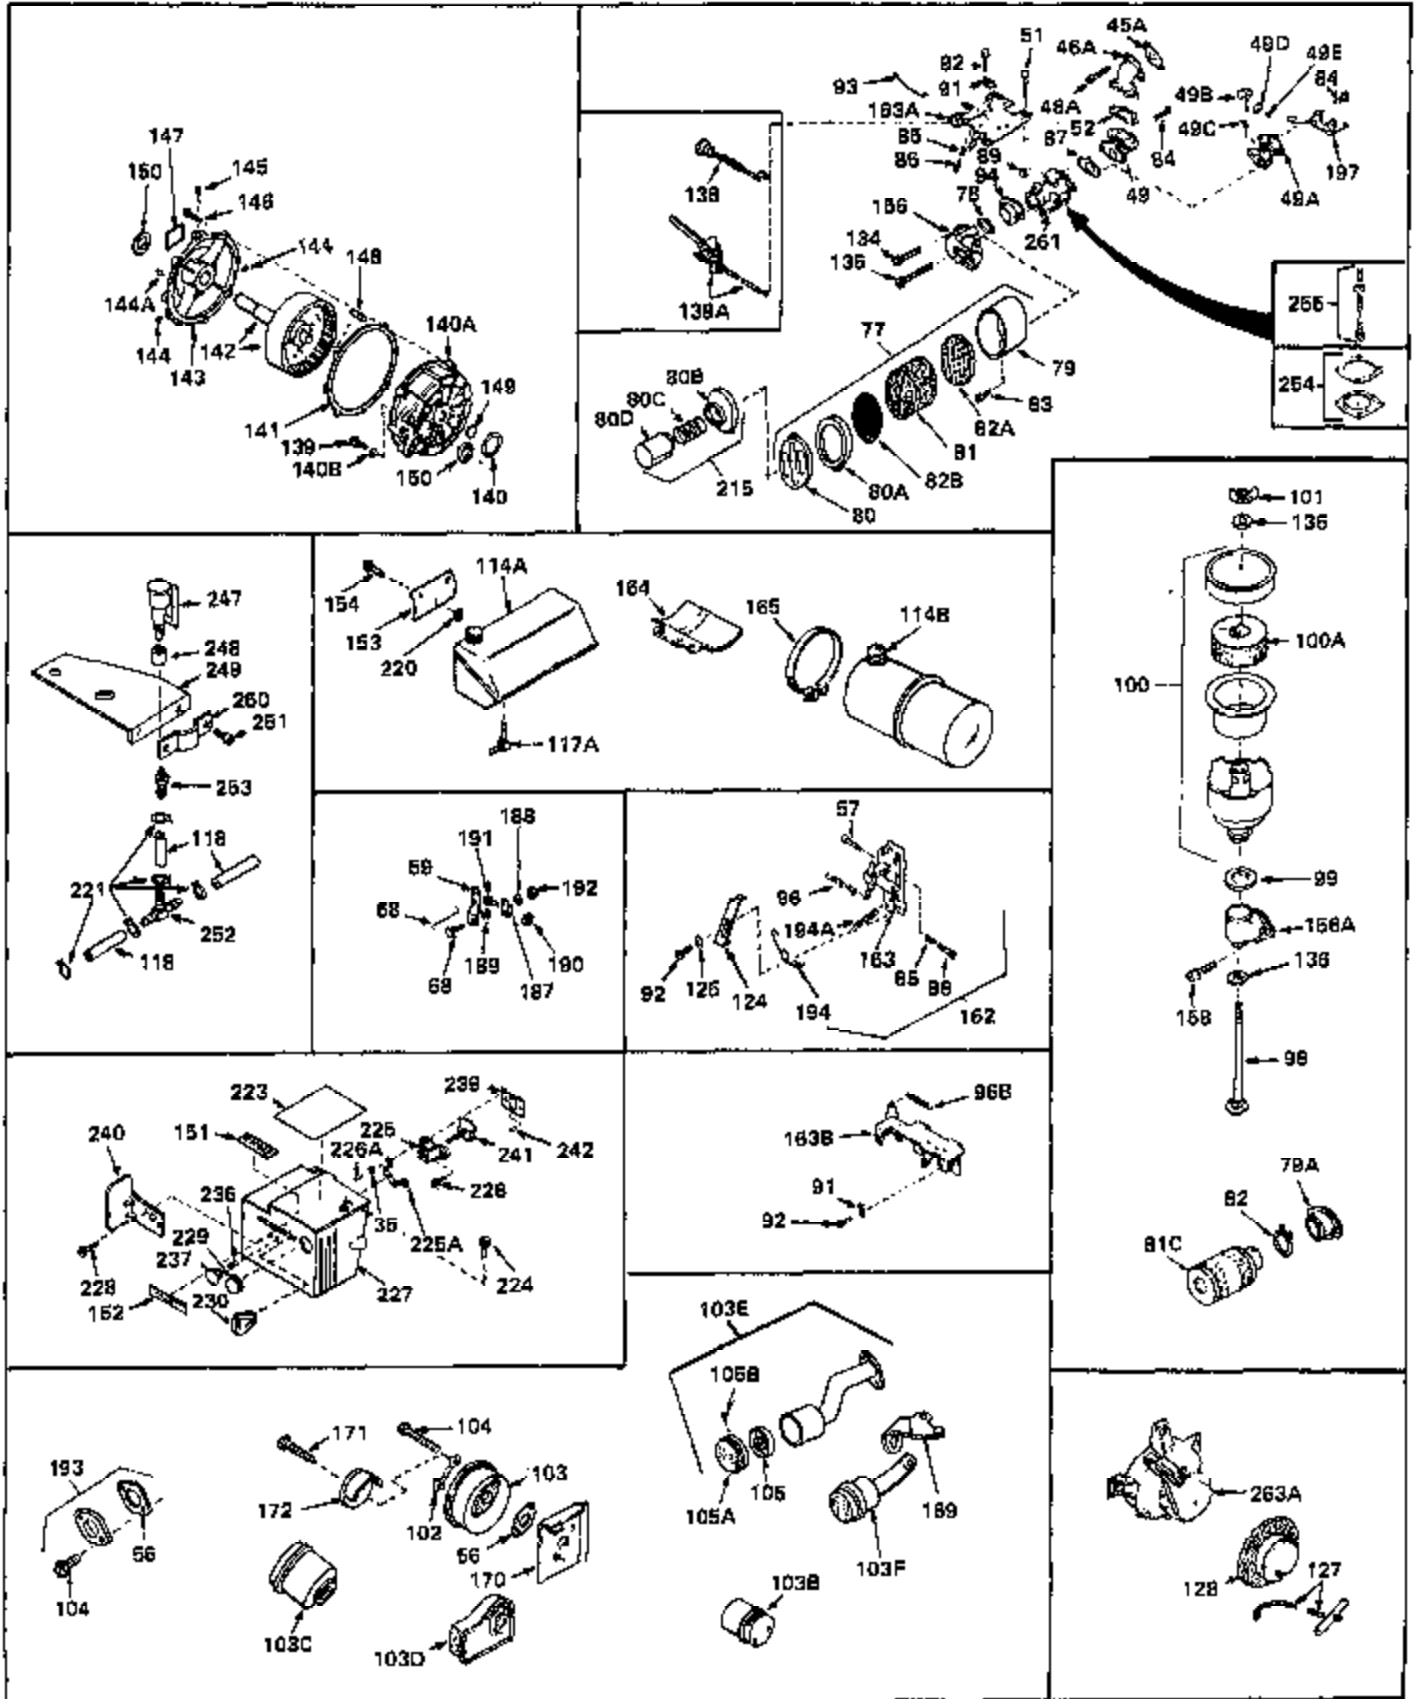

Engine Parts List #2

Ref #	Part Number	Qty	Description
36	8269	0	Washer
45A	30188	0	Gasket, Intake pipe
46A	31429	0	Pipe, Upper intake
48A	650451	0	Screw
49	31430	0	Pipe, Lower intake
51	650454	0	Screw, Fil. flex hd. 1/4-20 x 3/4
52	31340	0	Gasket, Intake pipe
56	30081	0	Gasket, Exhaust
57	28942	0	Screw
57	30091	0	Screw, Hex slotted washer hd., 8-32 x 1/2
57	30200	0	Screw
59	31336	0	Lever, Governor
68	650548	0	Screw, Hex washer hd., 8-32 x 5/16
77	31545	0	Cleaner Assy., Air
78	27272	0	Gasket, Air cleaner
79	31312	0	Body, Air cleaner
80	30585	0	Cover, Air cleaner
80C	450150	0	Spring, Pre-cleaner
80D	450124	0	Bag, Pre-cleaner
81	29961	0	Element, Air cleaner
82A	29962	0	Screen, Air cleaner
83	28820	0	Screw
83	650163	0	Screw, Fil. hd. Sems, 10-32 x 7/8
83	650399	0	Screw, Phil. fil. hd. Sems, 10-32 x 5/8
83	650709	0	Screw
84	30564	0	Screw
84	6201	0	Screw
84	6202	0	Screw
84	650551	0	Screw, Hex hd. cap, 1/4-28 x 1-1/4
85	28564	0	Spring, Compression
85	31342	0	Spring, Compression
85	32924	0	Spring, Compression
86	29500	0	Screw, Fil. hd. mach., Sems, 8-32 x 3/4
86	650549	0	Screw
86	650688	0	Screw, Hex hd., 10-32 x 1-5/16" (Drilled
87	31688	0	Gasket, Carburetor (1/8 thick)
89	29752	0	Nut
91	27793	0	Clip, Conduit
92	28942	0	Screw
96	31349	0	Spring, Extension
101	9577	0	Nut, Wing, 10-24
102	30083	0	Plate, Locking
103F	33288	0	Muffler
103	30996	0	Muffler
104	27182	0	Screw, Hex hd. cap, 1/4-20 x 3-3/8
104	650253	0	Screw, Hex hd. cap, 1/4-20 x 2-1/4
104	650327	0	Screw, Fil slotted hd. Sems, 114-20 x 2-1/2
104	650493	0	Screw, Hex hd. Sems, 1/4-20 x 1-3/4
104	650561	0	Screw
104	650599	0	Screw, Hex hd. cap, Sems, 1/4-20 x 1-1/2
104	650795	0	Screw, Hex hd. cap, Sems, 1/4-20 x 2-5/16
105	33171	0	Screen, Muffler
105A	33172	0	Cover, Muffler
105B	650578	0	Screw
117A	28584	0	Strainer & Elbow
118	29774	0	Line, Fuel (Braided 8.25")
118	30705	0	Line, Fuel (Braided 16")
118	30962	0	Line, Fuel (Braided 32")