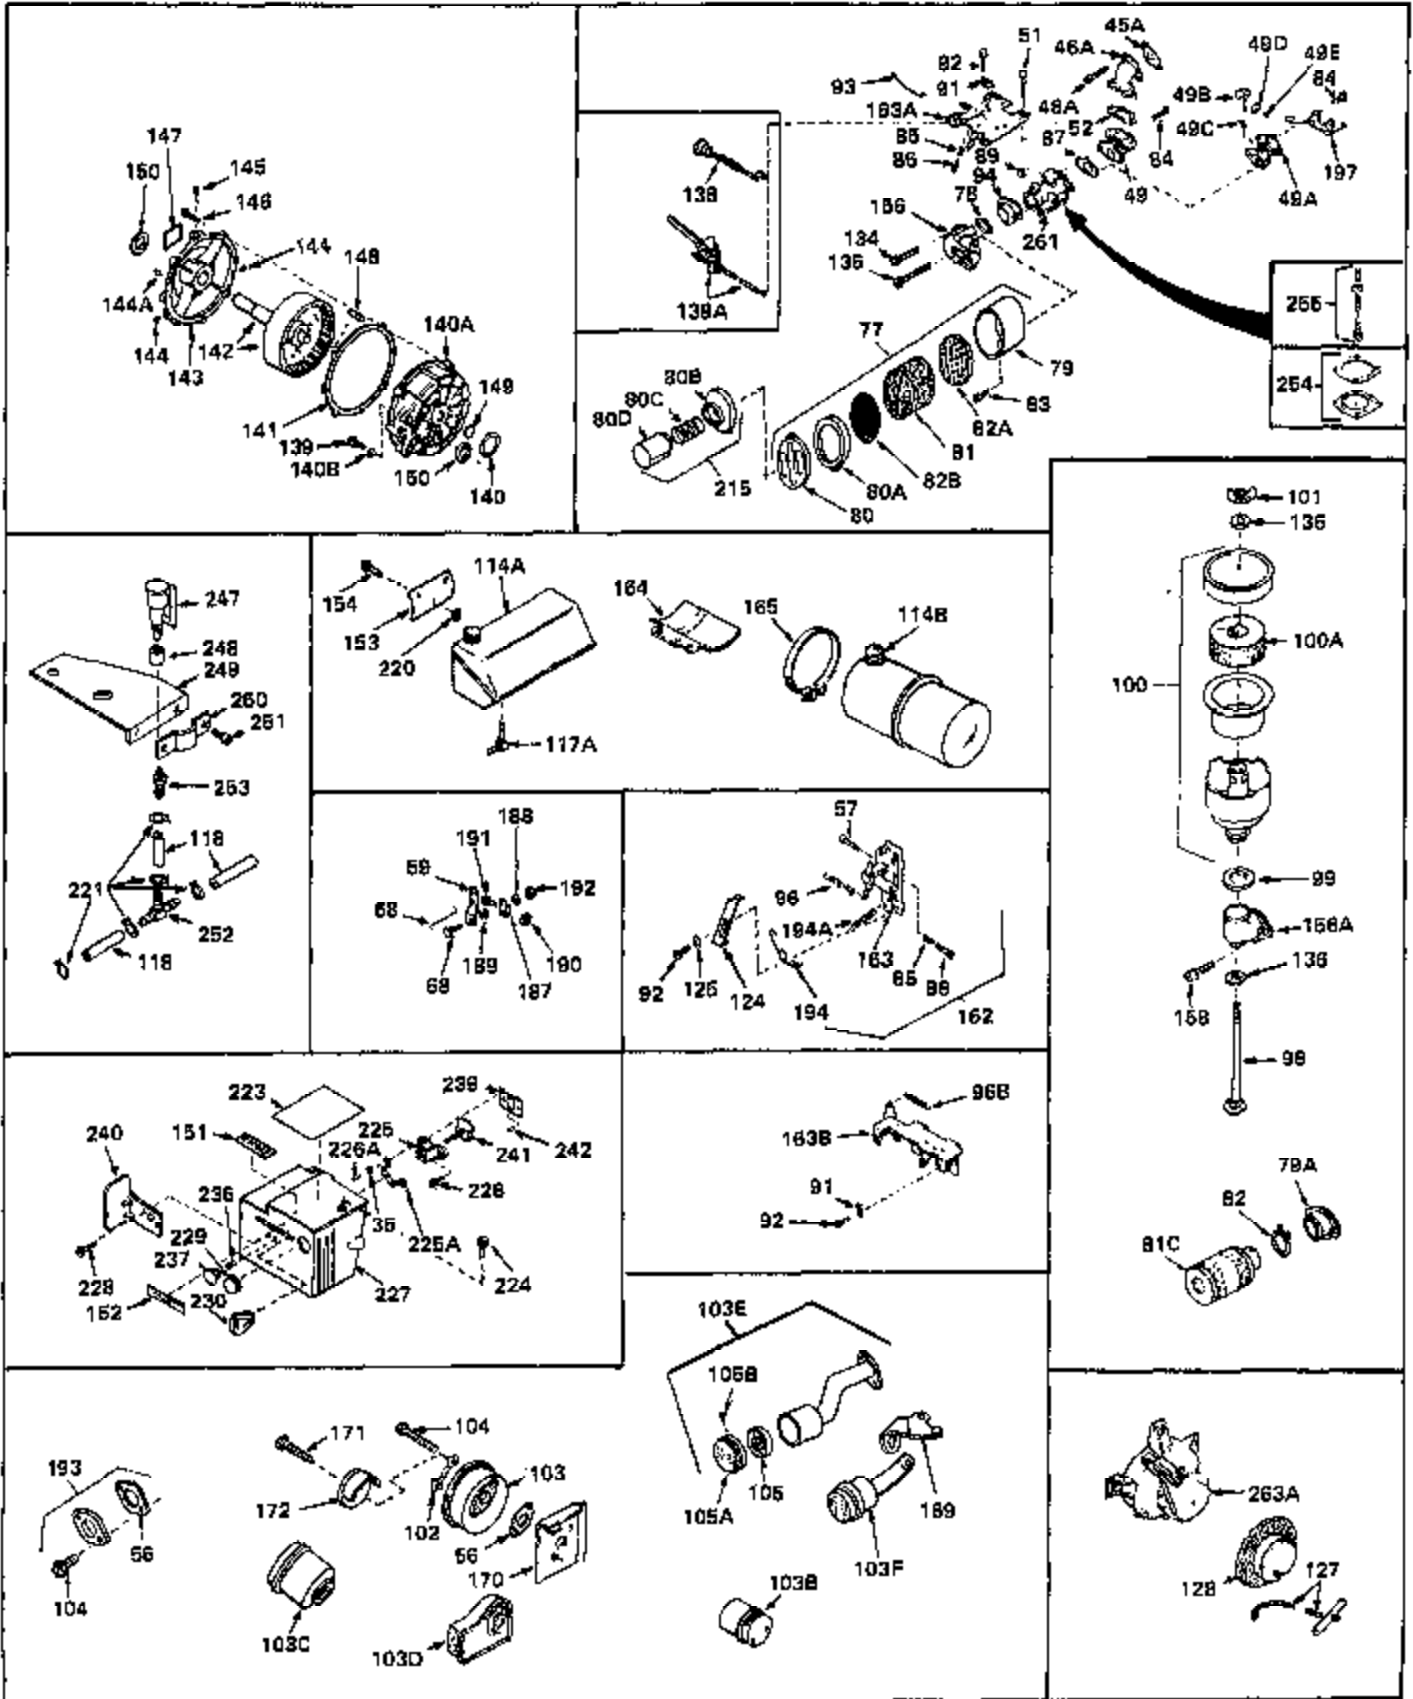

Engine Parts List #2

Ref #	Part Number	Qty	Description
36	8269	0	Washer
45A	30188	0	Gasket, Intake pipe
46A	31429	0	Pipe, Upper intake
48A	650451	0	Screw
49	31430	0	Pipe, Lower intake
51	650454	0	Screw, Fil. flex hd. 1/4-20 x 3/4
52	31340	0	Gasket, Intake pipe
56	30081	0	Gasket, Exhaust
57	28942	0	Screw
57	30091	0	Screw, Hex slotted washer hd., 8-32 x 1/2
57	30200	0	Screw
59	31336	0	Lever, Governor
68	650548	0	Screw, Hex washer hd., 8-32 x 5/16
77	31545	0	Cleaner Assy., Air
78	27272	0	Gasket, Air cleaner
79	450208	0	Body, Air cleaner
80	32302	0	Cover, Air cleaner
80C	450150	0	Spring, Pre-cleaner
80D	450124	0	Bag, Pre-cleaner
81	29961	0	Element, Air cleaner
82A	29962	0	Screen, Air cleaner
83	28820	0	Screw
83	650163	0	Screw, Fil. hd. Sems, 10-32 x 7/8
83	650399	0	Screw, Phil. fil. hd. Sems, 10-32 x 5/8
83	650709	0	Screw
84	30564	0	Screw
84	6201	0	Screw
84	6202	0	Screw
84	650551	0	Screw, Hex hd. cap, 1/4-28 x 1-1/4
85	28564	0	Spring, Compression
85	31342	0	Spring, Compression
85	32924	0	Spring, Compression
86	29500	0	Screw, Fil. hd. mach., Sems, 8-32 x 3/4
86	650549	0	Screw
86	650688	0	Screw, Hex hd., 10-32 x 1-5/16" (Drilled
87	31688	0	Gasket, Carburetor (1/8 thick)
89	29752	0	Nut
91	27793	0	Clip, Conduit
92	28942	0	Screw
96	31349	0	Spring, Extension
101	9577	0	Nut, Wing, 10-24
102	30083	0	Plate, Locking
103F	33288	0	Muffler
103	30996	0	Muffler
104	27182	0	Screw, Hex hd. cap, 1/4-20 x 3-3/8
104	650253	0	Screw, Hex hd. cap, 1/4-20 x 2-1/4
104	650327	0	Screw, Fil slotted hd. Sems, 114-20 x 2-1/2
104	650493	0	Screw, Hex hd. Sems, 1/4-20 x 1-3/4
104	650561	0	Screw
104	650599	0	Screw, Hex hd. cap, Sems, 1/4-20 x 1-1/2
104	650795	0	Screw, Hex hd. cap, Sems, 1/4-20 x 2-5/16
105	33171	0	Screen, Muffler
105A	33172	0	Cover, Muffler
105B	650578	0	Screw
117A	28584	0	Strainer & Elbow
118	29774	0	Line, Fuel (Braided 8.25")
118	30705	0	Line, Fuel (Braided 16")
118	30962	0	Line, Fuel (Braided 32")