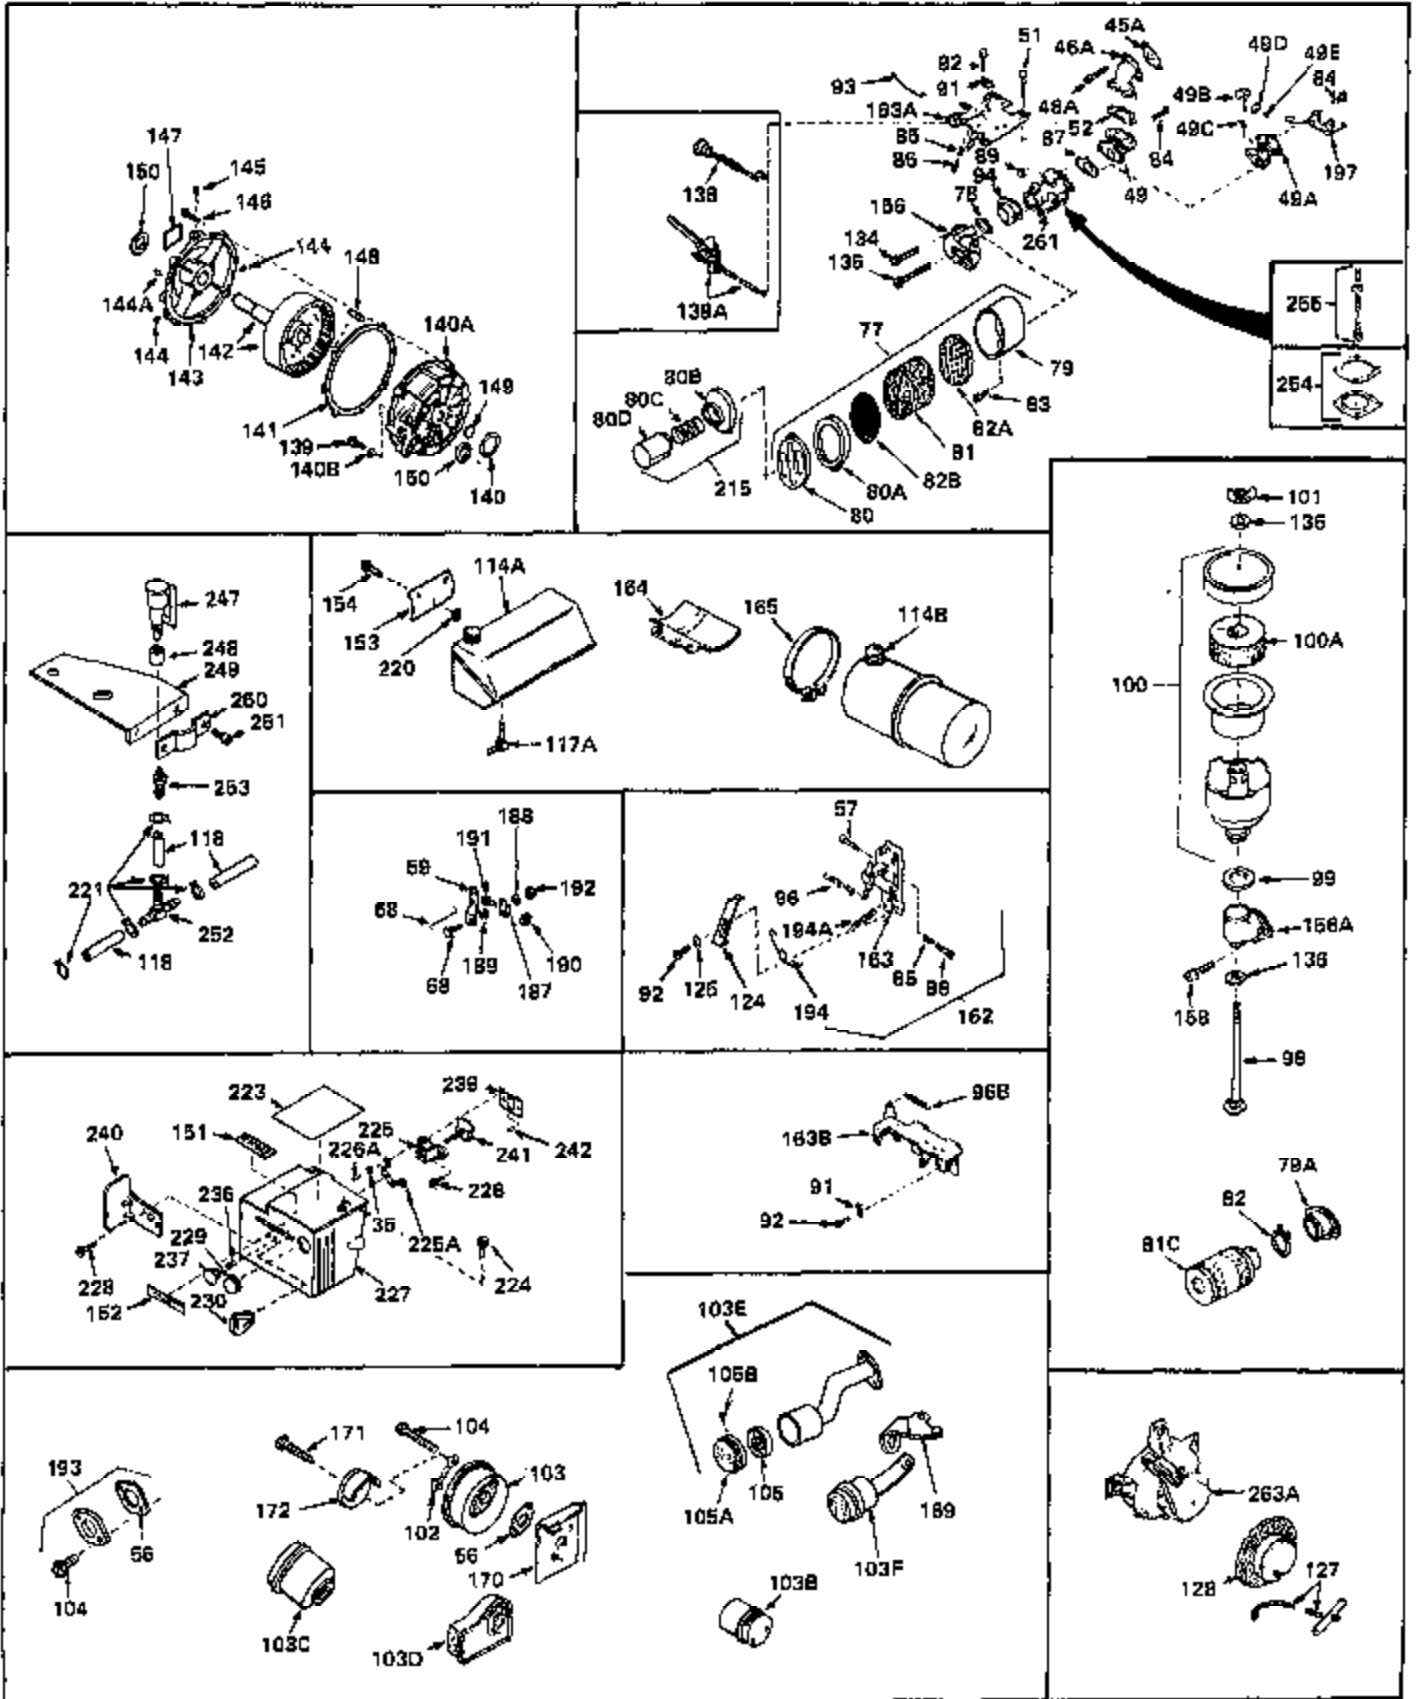

Engine Parts List #2

Ref #	Part Number	Qty	Description
36	8269	0	Washer
45A	30188	0	Gasket, Intake pipe
46A	31429	0	Pipe, Upper intake
48A	650451	0	Screw
49	31430	0	Pipe, Lower intake
51	650454	0	Screw, Fil. flex hd. 1/4-20 x 3/4
52	31340	0	Gasket, Intake pipe
56	30081	0	Gasket, Exhaust
57	28942	0	Screw
57	30091	0	Screw, Hex slotted washer hd., 8-32 x 1/2
57	30200	0	Screw
59	31336	0	Lever, Governor
68	650548	0	Screw, Hex washer hd., 8-32 x 5/16
77	31545	0	Cleaner Assy., Air
78	27272	0	Gasket, Air cleaner
79	450208	0	Body, Air cleaner
80	32302	0	Cover, Air cleaner
80C	450150	0	Spring, Pre-cleaner
80D	450124	0	Bag, Pre-cleaner
81	29961	0	Element, Air cleaner
82A	29962	0	Screen, Air cleaner
83	28820	0	Screw
83	650163	0	Screw, Fil. hd. Sems, 10-32 x 7/8
83	650399	0	Screw, Phil. fil. hd. Sems, 10-32 x 5/8
83	650709	0	Screw
84	30564	0	Screw
84	6201	0	Screw
84	6202	0	Screw
84	650551	0	Screw, Hex hd. cap, 1/4-28 x 1-1/4
85	28564	0	Spring, Compression
85	31342	0	Spring, Compression
85	32924	0	Spring, Compression
86	29500	0	Screw, Fil. hd. mach., Sems, 8-32 x 3/4
86	650549	0	Screw
86	650688	0	Screw, Hex hd., 10-32 x 1-5/16" (Drilled
87	31688	0	Gasket, Carburetor (1/8 thick)
89	29752	0	Nut
91	27793	0	Clip, Conduit
92	28942	0	Screw
96	31349	0	Spring, Extension
101	9577	0	Nut, Wing, 10-24
102	30083	0	Plate, Locking
103F	33288	0	Muffler
103	30996	0	Muffler
104	27182	0	Screw, Hex hd. cap, 1/4-20 x 3-3/8
104	650253	0	Screw, Hex hd. cap, 1/4-20 x 2-1/4
104	650327	0	Screw, Fil slotted hd. Sems, 114-20 x 2-1/2
104	650493	0	Screw, Hex hd. Sems, 1/4-20 x 1-3/4
104	650561	0	Screw
104	650599	0	Screw, Hex hd. cap, Sems, 1/4-20 x 1-1/2
104	650795	0	Screw, Hex hd. cap, Sems, 1/4-20 x 2-5/16
105	33171	0	Screen, Muffler
105A	33172	0	Cover, Muffler
105B	650578	0	Screw
117A	28584	0	Strainer & Elbow
118	29774	0	Line, Fuel (Braided 8.25")
118	30705	0	Line, Fuel (Braided 16")
118	30962	0	Line, Fuel (Braided 32")