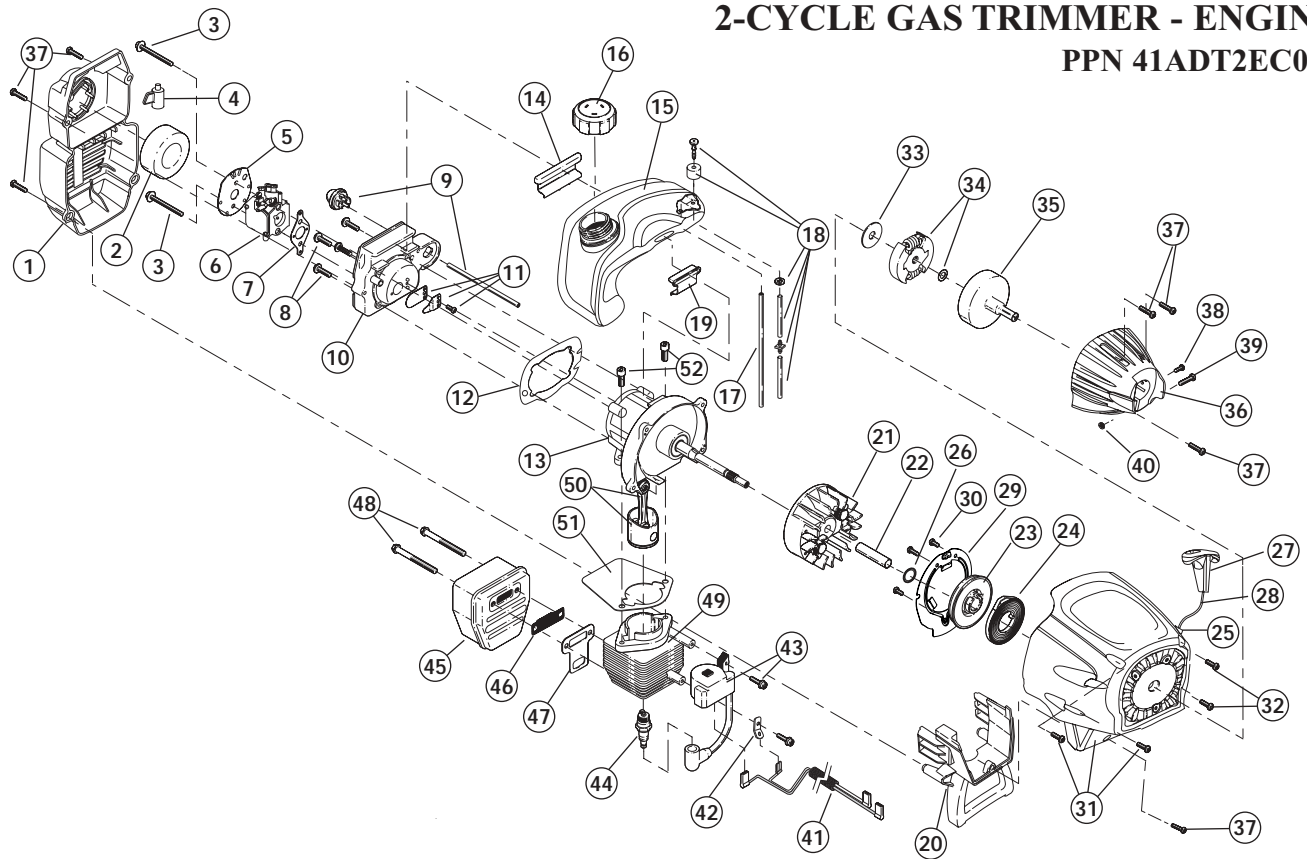

ENGINE PARTS - MODEL TB25ET 2-CYCLE GAS TRIMMER - ENGINE PPN 41ADT2EC066

Item	Part No.	Description	Item	Part No.	Description
1	753-1192	Air Cleaner/Muffler Cover Assembly (includes 2 & 37)	31	753-04402	Starter Housing Assembly (includes 25-32 & 37)
2	791-180350B	Air Cleaner Filter	32	791-181862	Housing Screw
3	791-180351	Carburetor Mounting Screws	33	791-182368	Clutch Washer
4	753-1193	Choke Extension	34	791-182369	Clutch Rotor Assembly
5	753-1194	Choke Plate	35	791-153592	Clutch Drum Assembly
6	753-04338	Carburetor Assembly (includes 7 & 18)	36	753-04403	Clutch Cover Assembly (includes 37-40)
7	791-610675	Carburetor Gasket	37	791-181345	Cover Screw
8	791-181860	Carb Mount Screw	38	791-182519	Anti-Rotation Screw
9	791-683974B	Primer & Hose Assembly	39	753-04003	Clamping Screw
10	753-1196	Carb Mount Assembly (includes 8 & 11)	40	791-180217	Clamping Nut
11	791-684451	Reed Assembly	41	791-182798	Wire Leads & Sleeve
12	753-1208	Carburetor Mount Gasket	42	791-611063	Ground Tab
13	753-04401	Crank Case Service Assembly (includes 8)	43	753-04337	Module Assembly
14	791-612134	Rear Mounting Pad	44	791-610311B	Spark Plug
15	753-04307	Fuel Tank Assembly (includes 16-18)	45	791-182066	Muffler Assembly (includes 46-48)
16	753-04084	Fuel Cap Assembly	46	791-182747	Spark Arrestor Screen
17	791-181086	Fuel Return Line	47	753-04159	Exhaust Gasket
18	753-04233	Fuel Line Assembly	48	791-147575	Muffler Mounting Bolt Assembly
19	791-145308	Front Mounting Pad	49	753-04323	Cylinder Assembly (includes 51 & 52)
20	791-182064	Shroud Extension & Stand (includes 37)	50	753-04367	Piston and Rod Assembly
21	791-182736	Flywheel Assembly	51	753-1197	Cylinder Gasket
22	791-181065	Spacer	52	791-182723	Cylinder Bolt
23	753-04459	Spring Assist Pulley Assembly	*	791-180090	O.E.M. Carburetor Repair Kit
24	753-04286	Recoil Spring	*	791-180091	Gasket Diaphragm Repair Kit
25	753-1200	Rope Guide	*	753-1209	Piston Ring Set
26	791-181247	Pulley Retainer	*	753-04397	Short Block Assembly (includes 8, 13, 44, 49-52)
27	791-181079	Pull Handle	*	791-181599	Clutch Springs (Qty. 2)
28	791-613103	Rope			
29	753-1201	Pressure Plate Assembly			
30	753-1202	Plate Screw	*		Items Not Shown