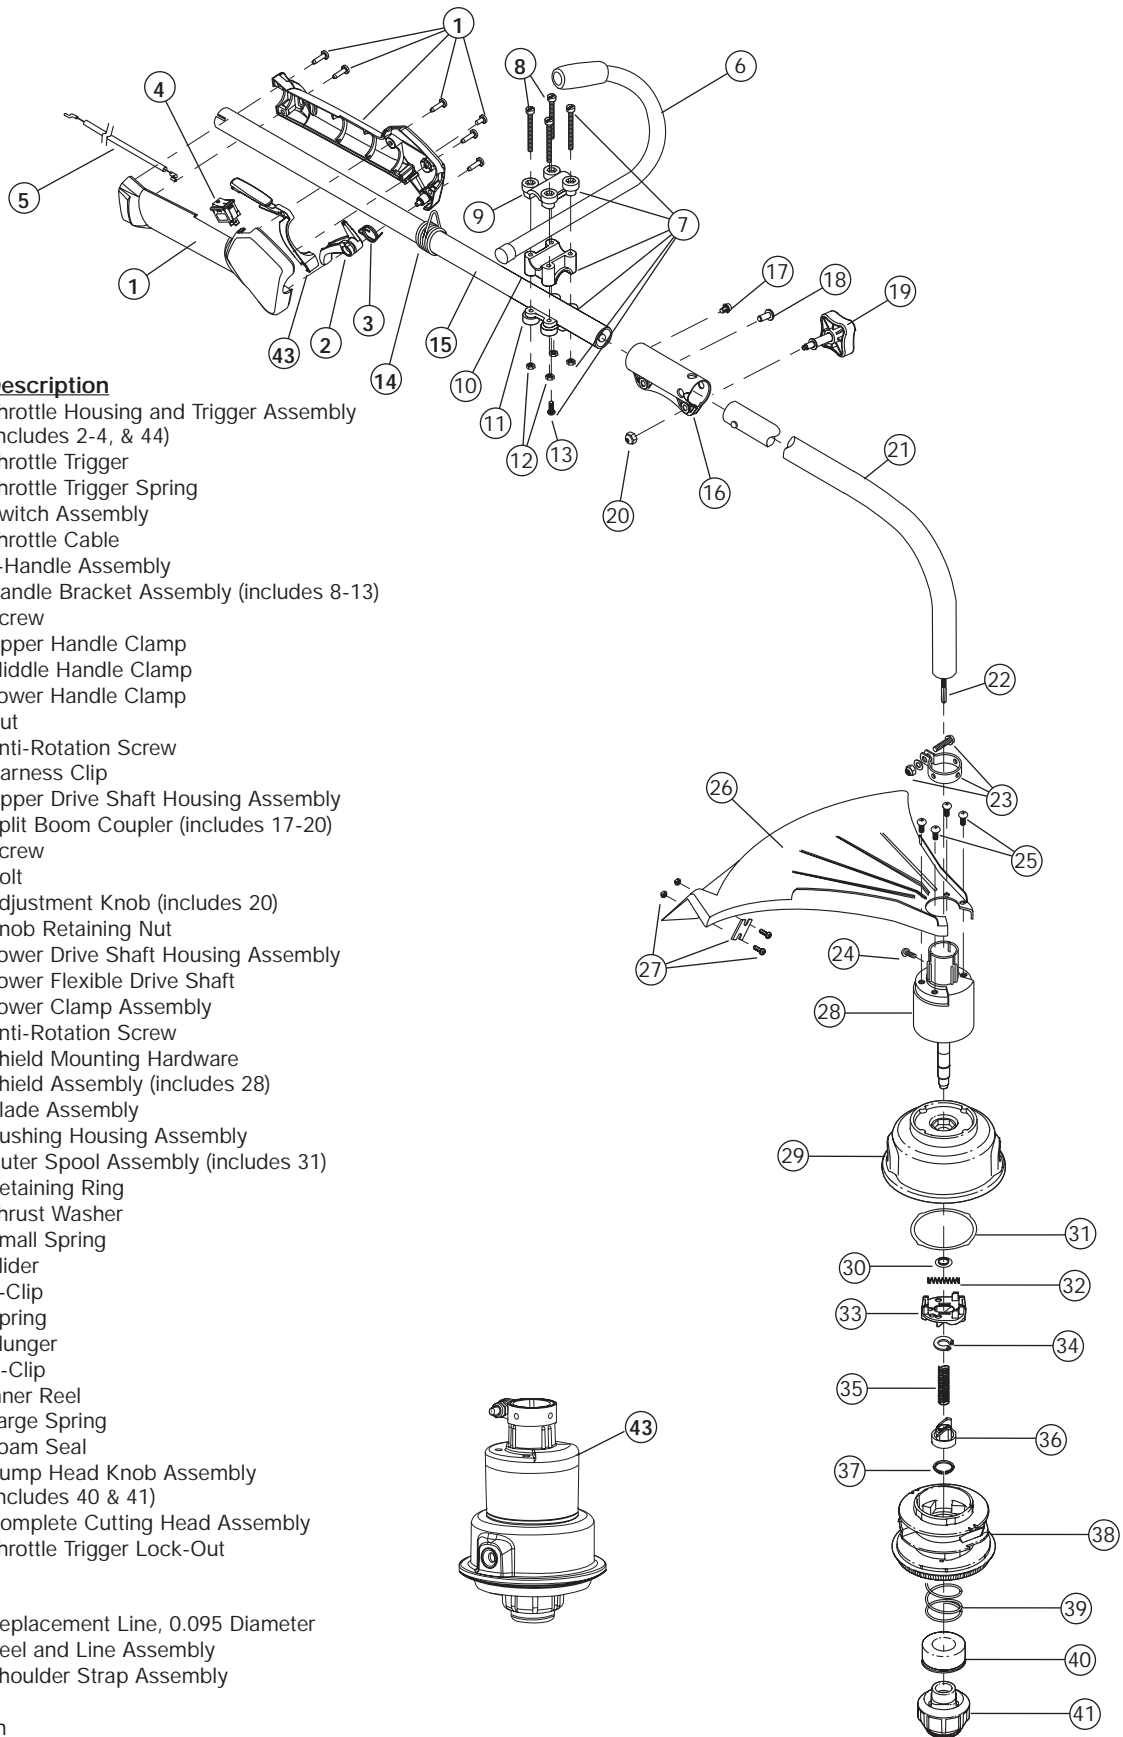

BOOM AND TRIMMER PARTS - MODEL TB25ET

2 CYCLE TRIMMER - BOOM

PPN - 41ADT2EC066

Item	Part No.	Description
1	753-04118	Throttle Housing and Trigger Assembly (includes 2-4, & 44)
2	753-04119	Throttle Trigger
3	791-182690	Throttle Trigger Spring
4	791-182405	Switch Assembly
5	791-182877	Throttle Cable
6	791-180687	J-Handle Assembly
7	791-683295	Handle Bracket Assembly (includes 8-13)
8	791-181811	Screw
9	791-181812	Upper Handle Clamp
10	791-181813	Middle Handle Clamp
11	791-181814	Lower Handle Clamp
12	791-181815	Nut
13	791-145569	Anti-Rotation Screw
14	791-610327	Harness Clip
15	753-04236	Upper Drive Shaft Housing Assembly
16	753-1190	Split Boom Coupler (includes 17-20)
17	791-182057	Screw
18	791-181617	Bolt
19	791-181981	Adjustment Knob (includes 20)
20	791-181886	Knob Retaining Nut
21	791-180340	Lower Drive Shaft Housing Assembly
22	791-181852	Lower Flexible Drive Shaft
23	791-153597	Lower Clamp Assembly
24	791-145569	Anti-Rotation Screw
25	791-180531	Shield Mounting Hardware
26	791-181659	Shield Assembly (includes 28)
27	791-181823	Blade Assembly
28	791-181857	Bushing Housing Assembly
29	791-181457	Outer Spool Assembly (includes 31)
30	791-181458	Retaining Ring
31	791-181561	Thrust Washer
32	791-181459	Small Spring
33	753-04257	Slider
34	791-181532	E-Clip
35	791-181531	Spring
36	791-181462	Plunger
37	791-181463	C-Clip
38	791-181464	Inner Reel
39	791-181465B	Large Spring
40	791-181467	Foam Seal
41	791-181468B	Bump Head Knob Assembly (includes 40 & 41)
42	791-181469B	Complete Cutting Head Assembly
43	791-00041	Throttle Trigger Lock-Out