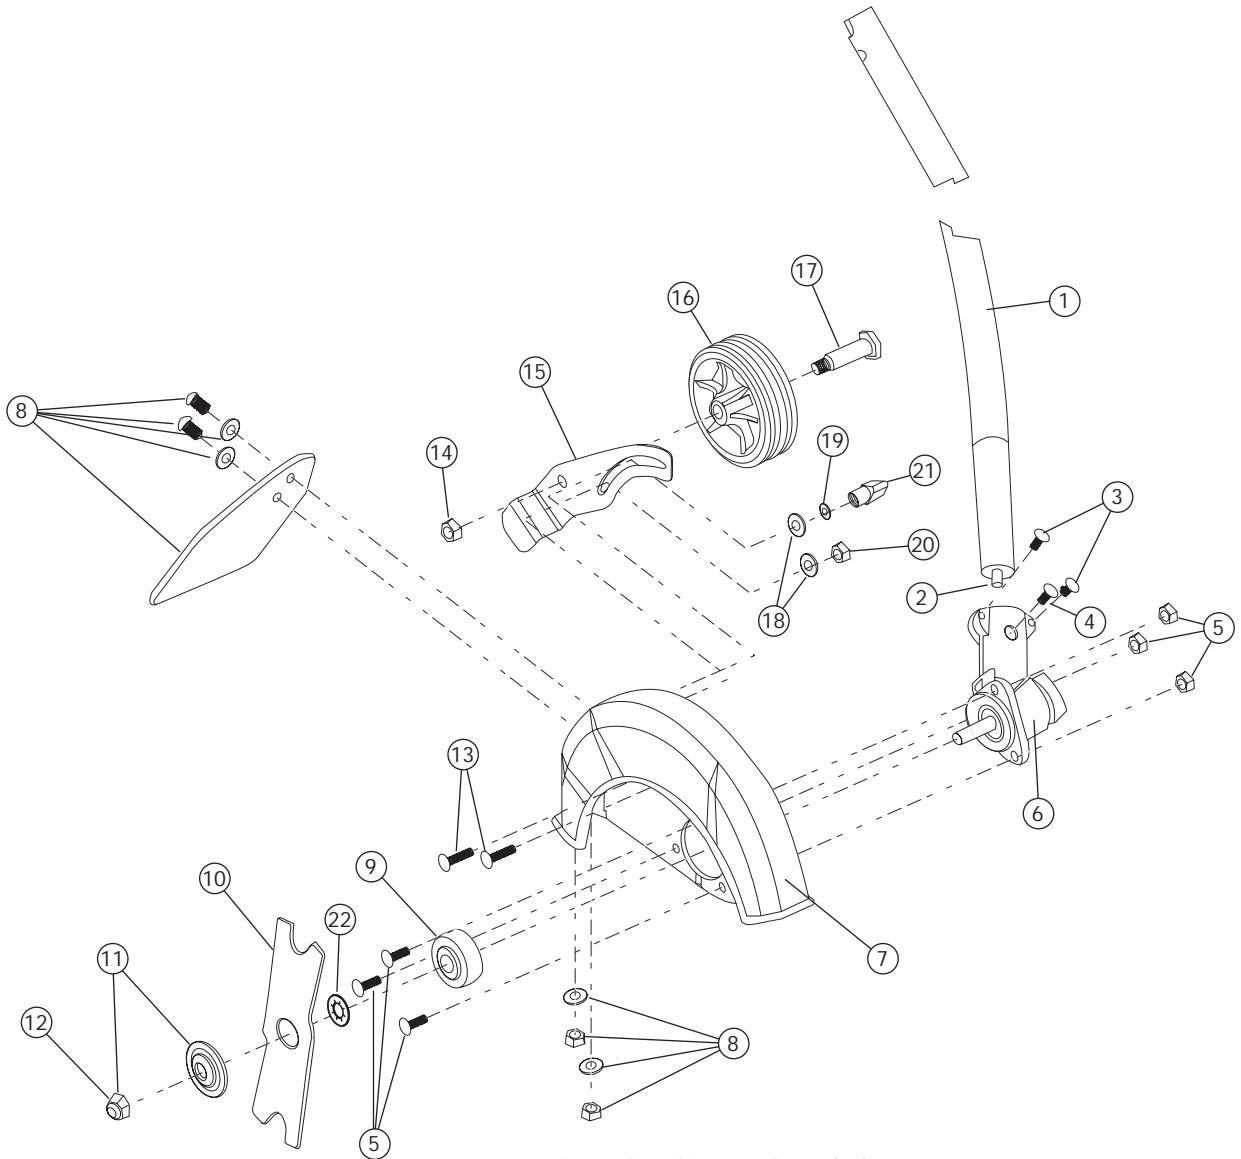

BOOM AND TRIMMER PARTS - MODEL TB25ET

2 CYCLE TRIMMER - BOOM

PPN - 41ADT2EC066

Item	Part No.	Description
1	753-04118	Throttle Housing and Trigger Assembly (includes 2-4, & 44)
2	753-04119	Throttle Trigger
3	791-182690	Throttle Trigger Spring
4	791-182405	Switch Assembly
5	791-182877	Throttle Cable
6	791-180687	J-Handle Assembly
7	791-683295	Handle Bracket Assembly (includes 8-13)
8	791-181811	Screw
9	791-181812	Upper Handle Clamp
10	791-181813	Middle Handle Clamp
11	791-181814	Lower Handle Clamp
12	791-181815	Nut
13	791-145569	Anti-Rotation Screw
14	791-610327	Harness Clip
15	753-04236	Upper Drive Shaft Housing Assembly
16	753-1190	Split Boom Coupler (includes 17-20)
17	791-182057	Screw
18	791-181617	Bolt
19	791-181981	Adjustment Knob (includes 20)
20	791-181886	Knob Retaining Nut
21	791-180340	Lower Drive Shaft Housing Assembly
22	791-181852	Lower Flexible Drive Shaft
23	791-153597	Lower Clamp Assembly
24	791-145569	Anti-Rotation Screw
25	791-180531	Shield Mounting Hardware
26	791-181659	Shield Assembly (includes 28)
27	791-181823	Blade Assembly
28	791-181857	Bushing Housing Assembly
29	791-181457	Outer Spool Assembly (includes 31)
30	791-181458	Retaining Ring
31	791-181561	Thrust Washer
32	791-181459	Small Spring
33	753-04257	Slider
34	791-181532	E-Clip
35	791-181531	Spring
36	791-181462	Plunger
37	791-181463	C-Clip
38	791-181464	Inner Reel
39	791-181465B	Large Spring
40	791-181467	Foam Seal
41	791-181468B	Bump Head Knob Assembly (includes 40 & 41)
42	791-181469B	Complete Cutting Head Assembly
43	791-00041	Throttle Trigger Lock-Out

Optional Accessories

- * 791-180120 Replacement Line, 0.095 Diameter
- * 753-04218 Reel and Line Assembly
- * 791-682075 Shoulder Strap Assembly

* Items Not Shown

REPLACEMENT PARTS - MODEL TB25ET
2 CYCLE GAS TRIMMER - ADD-ON
PPN 41ADT2EC066