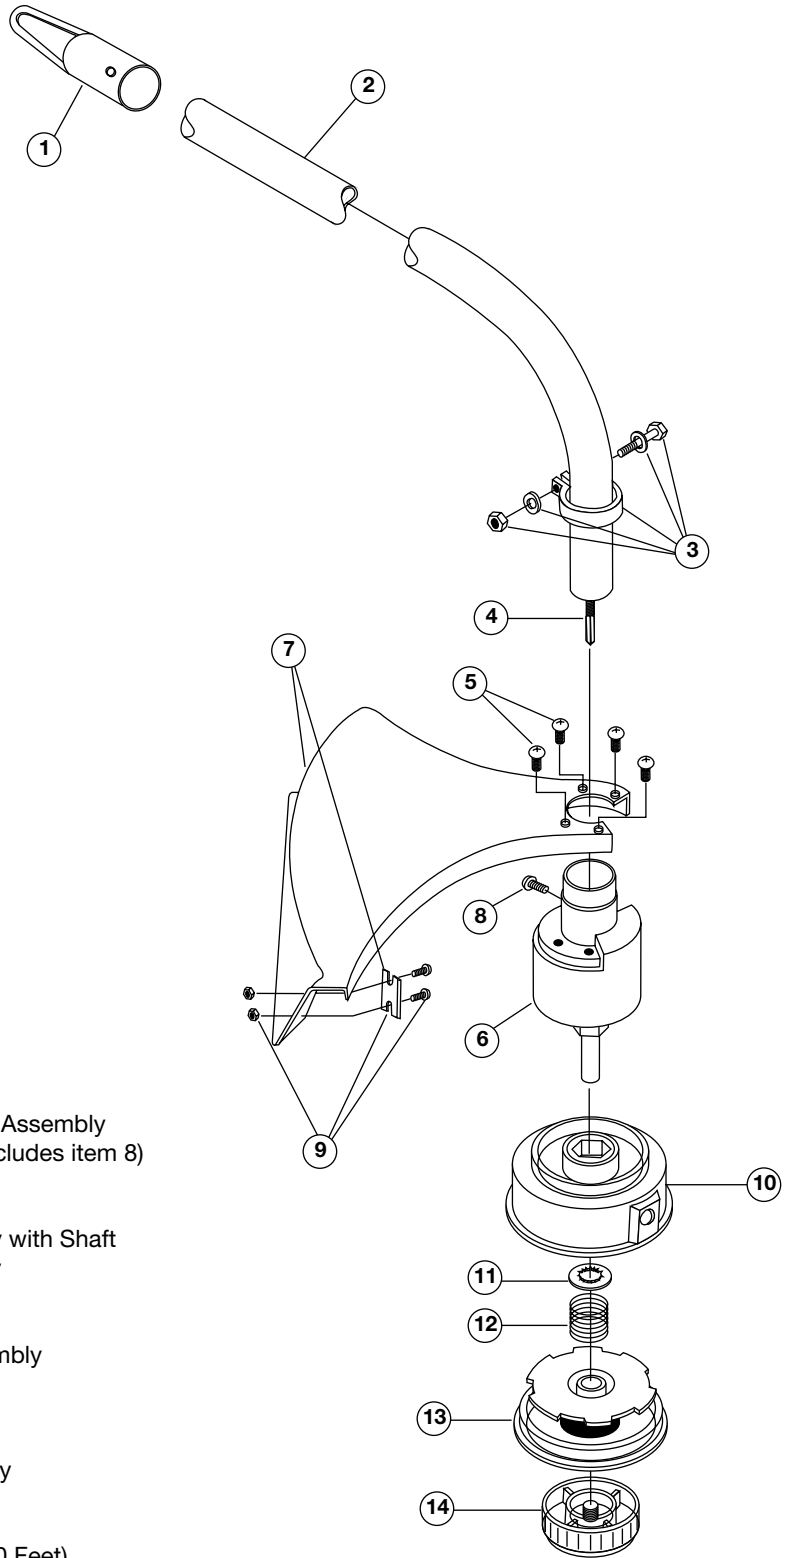

**PARTS LIST - MODEL CS720r**  
**(Serial No. 409057386 and greater)**

Item	Part No.	Description
1	612605	Hanger
2	180340	Lower Drive Shaft Housing Assembly
3	153597	Lower Clamp Assembly (includes item 8)
4	181852	Lower Flexible Drive Shaft
5	181858	Guard Mounting Screw
6	181784	Bushing Housing Assembly with Shaft
7	683274	Guard and Blade Assembly
8	145569	Anti-Rotation Screw
9	682061	Blade Assembly
10	153619	Outer Spool & Eyelet Assembly
11	610660	Retainer
12	610317	Spring
13	610318	Inner Reel
14	153066	Bump Head Knob Assembly

**Optional Accessories**

- \* 610375 Cutting Line, 15.24 MTS (50 Feet)
- \* 153577 Spool and Line
- \* 147823 Complete Cutting Head Assembly (items 10-14)

\* not shown