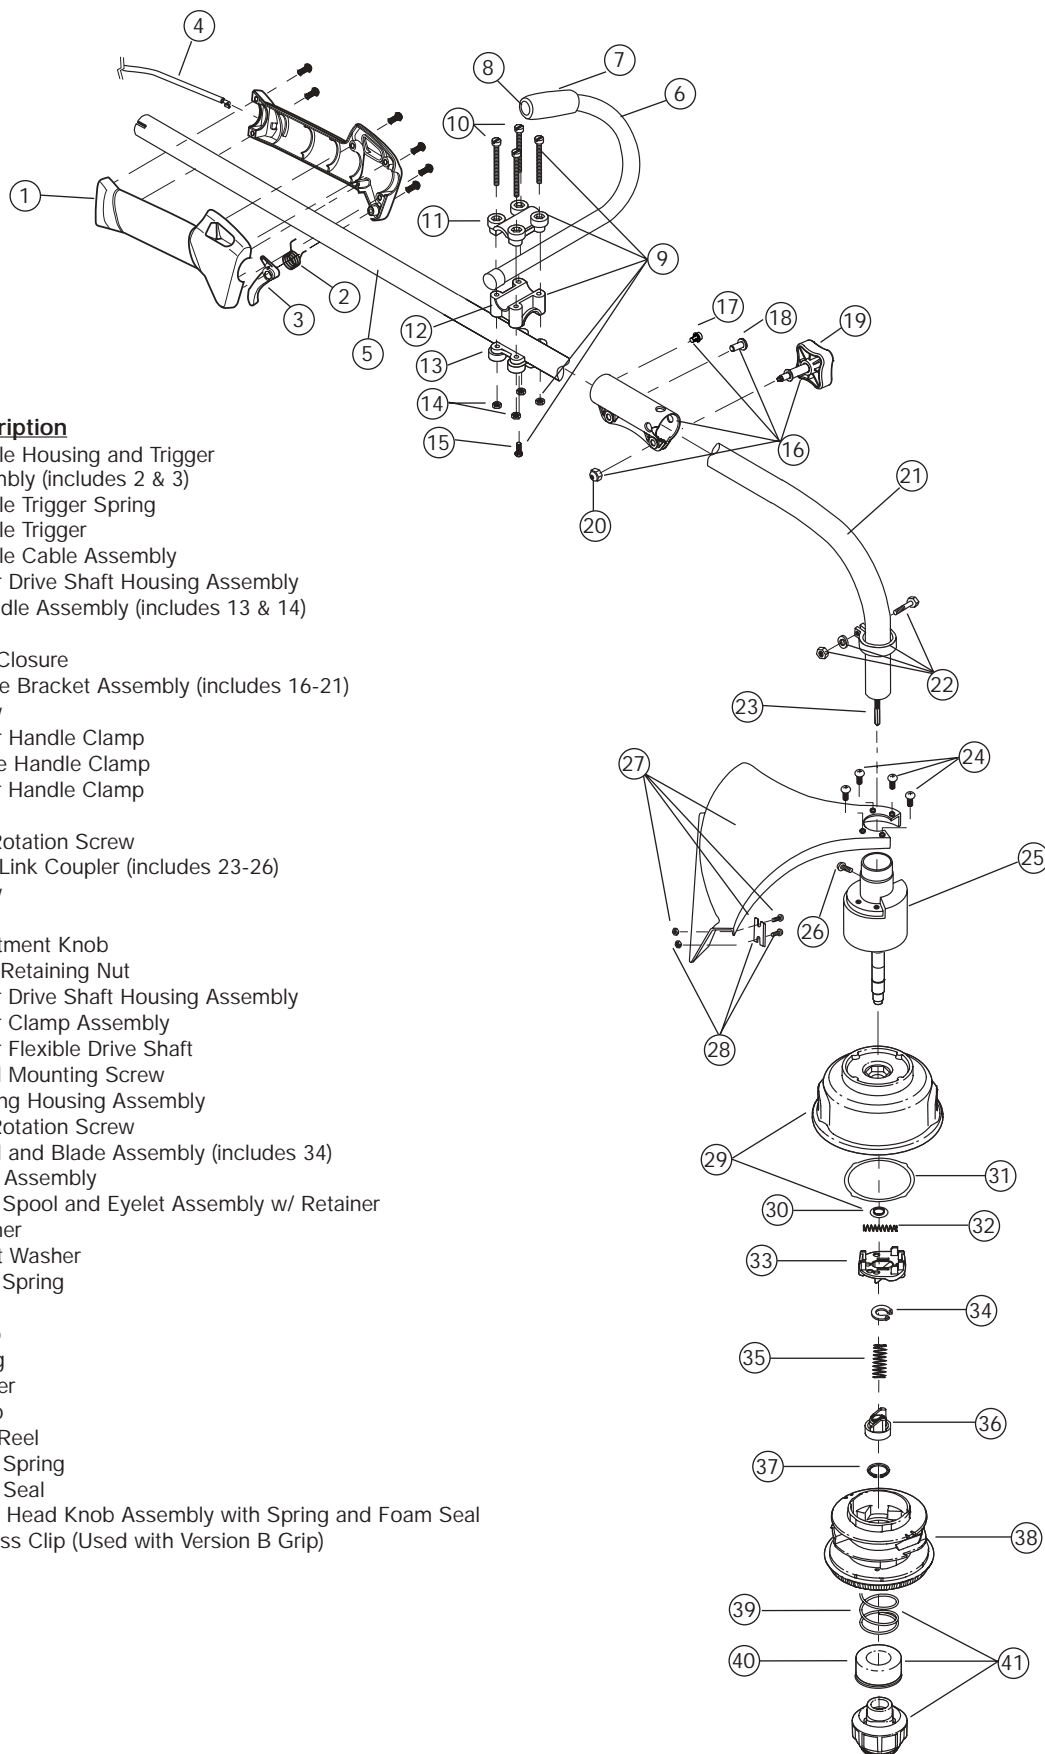

BOOM AND TRIMMER PARTS - MODEL 825r  
4-CYCLE GAS TRIMMER  
PPN-41CD825AO34

Item	Part No.	Description
1	791-182808	Throttle Housing and Trigger Assembly (includes 2 & 3)
2	791-610314	Throttle Trigger Spring
3	791-182385	Throttle Trigger
4	753-1231	Throttle Cable Assembly
5	753-1247	Upper Drive Shaft Housing Assembly
6	791-180687	J-Handle Assembly (includes 13 & 14)
7	791-612831	Grip
8	791-612021	Tube Closure
9	791-683295	Handle Bracket Assembly (includes 16-21)
10	791-181811	Screw
11	791-181812	Upper Handle Clamp
12	791-181813	Middle Handle Clamp
13	791-181814	Lower Handle Clamp
14	791-181815	Nut
15	791-145569	Anti-Rotation Screw
16	791-181616B	Click-Link Coupler (includes 23-26)
17	791-182057	Screw
18	791-181617	Bolt
19	791-181618B	Adjustment Knob
20	791-181886	Knob Retaining Nut
21	791-182387	Lower Drive Shaft Housing Assembly
22	791-153597	Lower Clamp Assembly
23	791-181852	Lower Flexible Drive Shaft
24	791-180531	Shield Mounting Screw
25	791-181857	Bushing Housing Assembly
26	791-145569	Anti-Rotation Screw
27	791-683274	Shield and Blade Assembly (includes 34)
28	791-682061	Blade Assembly
29	791-181457	Outer Spool and Eyelet Assembly w/ Retainer
30	791-181458	Retainer
31	791-181561	Thrust Washer
32	791-181459	Small Spring
33	791-181461	Slider
34	791-181532	E-Clip
35	791-181531	Spring
36	791-181462	Plunger
37	791-181463	C-Clip
38	791-181464	Inner Reel
39	791-181465B	Large Spring
40	791-181467	Foam Seal
41	791-181468B	Bump Head Knob Assembly with Spring and Foam Seal
*	791-610327	Harness Clip (Used with Version B Grip)