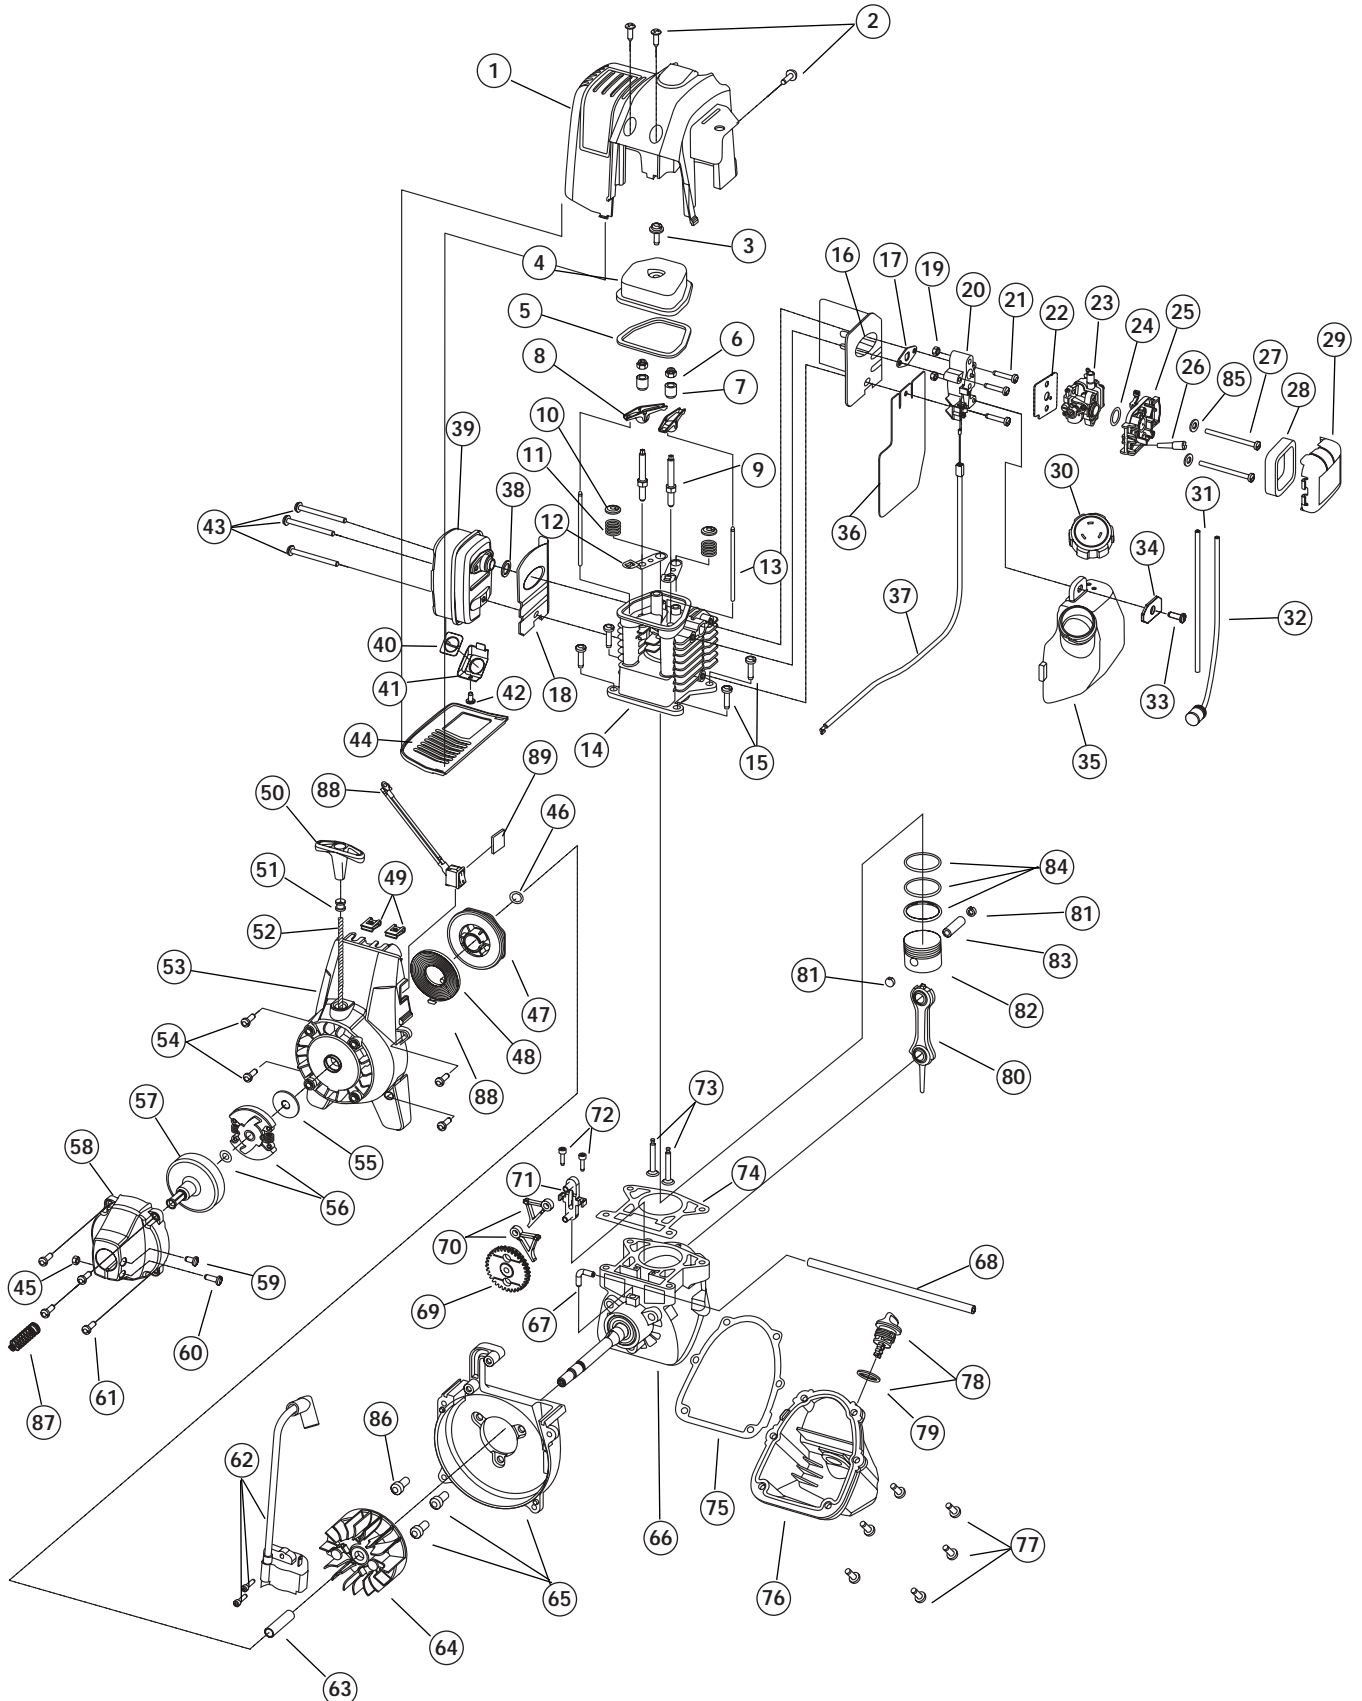

Part Numbers On Following Page

ENGINE PARTS - MODEL 825r

4-CYCLE GAS TRIMMER

PPN-41CD825A034

<u>Item</u>	<u>Part No.</u>	<u>Description</u>	<u>Item</u>	<u>Part No.</u>	<u>Description</u>
1	753-1222	Engine Cover	46	791-181247	Pal Nut Retaining Ring
2	791-182339	Engine Cover Screws	47	753-1199	Recoil Pulley
3	791-181025	Valve Cover Screw	48	753-1236	Recoil Spring
4	791-182098	Valve Cover	49	791-182366	Nut Clip
5	791-182099	Valve Cover Gasket	50	791-181079	Pull Handle
6	791-182340	Rocker Adjustment Nut	51	791-611061	Rope Guide
7	791-182101	Rocker Arm Pivot	52	791-613103	Rope
8	791-182100	Rocker Arm	52	791-181020	Starter Housing Screw
9	791-182341	Rocker Arm Stud	54	753-04154	Starter Housing Assembly (includes 46-52)
10	791-182103	Valve Spring Retainer	55	791-182368	Clutch Washer
11	791-181038	Valve Spring	56	753-1238	Clutch with Spacer
12	791-182102	Push Rod Guide	57	791-153592	Clutch Drum
13	791-181033	Push Rod	58	753-1239	Clutch Cover
14	791-182653	Cylinder Head Assembly	59	791-145569	Anti-Rotation Screw
15	791-182344	Cylinder Screw	60	753-1240	Screw
16	753-1226	Intake Baffle	61	791-181345	Clutch Cover Screw
17	791-182749	Carburetor Mount Gasket	62	791-182725	Ignition Module with Screws
18	753-1232	Muffler Baffle	63	791-181065	Spacer
19	791-181034	Nut	64	791-181867	Flywheel
20	791-182347	Carburetor Mount (includes 19)	65	791-182743	Shroud Assembly with Screws (includes 86)
21	791-182348	Carburetor Mount Screw	66	791-182376	Crankcase Assembly
22	791-182732	Carburetor Gasket	67	791-182375	90° Elbow
23	753-1225	Carburetor with Primer	68	791-182379	Breather Hose
24	791-181751	O-Ring, Carburetor	69	791-181015	Cam Gear
25	791-182350	Air Filter/Choke Cover Assembly (includes 29 & 30)	70	753-1242	Cam Follower
26	791-182097	Breather Tube	71	791-181013	Cam Bracket
27	791-181750	Air Filter Mounting Screw	72	791-181012	Cam Bracket Screw
28	791-181757	Air Filter	73	791-181040	Valves, Intake and Exhaust
29	791-182351	Air Filter Cover	74	791-182374	Cylinder Gasket
30	791-182271	Fuel Cap	75	791-181018	Oil Pan Gasket
31	791-182352	Fuel Return Line	76	791-182377	Oil Pan (includes 75 & 77)
32	791-182353	Fuel Pick-Up Line with Filter	77	791-181020	Oil Pan Screw
33	791-181080	Screw	78	791-182378	Dipstick Assembly (includes 79)
34	791-182354	Washer	79	791-182290	O-Ring
35	791-182355	Fuel Tank Assembly (includes 31-33)	80	791-181009	Connecting Rod
36	791-182356	Fuel Tank Shield	81	791-181008	Wrist Pin Button
37	753-1231	Throttle Cable	82	753-1243	Piston
38	791-181048	Muffler Gasket	83	791-181006	Wrist Pin
39	791-182359	Muffler (includes 40, 42-44)	84	791-181005	Piston Ring Set
40	791-180890	Spark Arrestor Screen	85	791-182409	Washer
41	791-181045	Screen Cover	86	791-181861	Screw
42	791-181046	Screw	87	791-612468	Compression Spring
43	791-182361	Muffler Mounting Screw	88	791-182537	Ignition Switch Assembly w/ Leads
44	753-04092	Muffler Cover	89	791-182537	Gromet
45	753-1241	Nut	*	791-180852B	Spark Plug
			*	753-04087	Short Block Assembly (includes 3-15, & 66-84)
			*	791-180142	Starter Pawl Repair Kit
			*	753-04014	Carburetor Repair Kit
			*	791-182745	Cylinder Assembly (includes 9, 12, 14, 74)
			*		Parts not shown