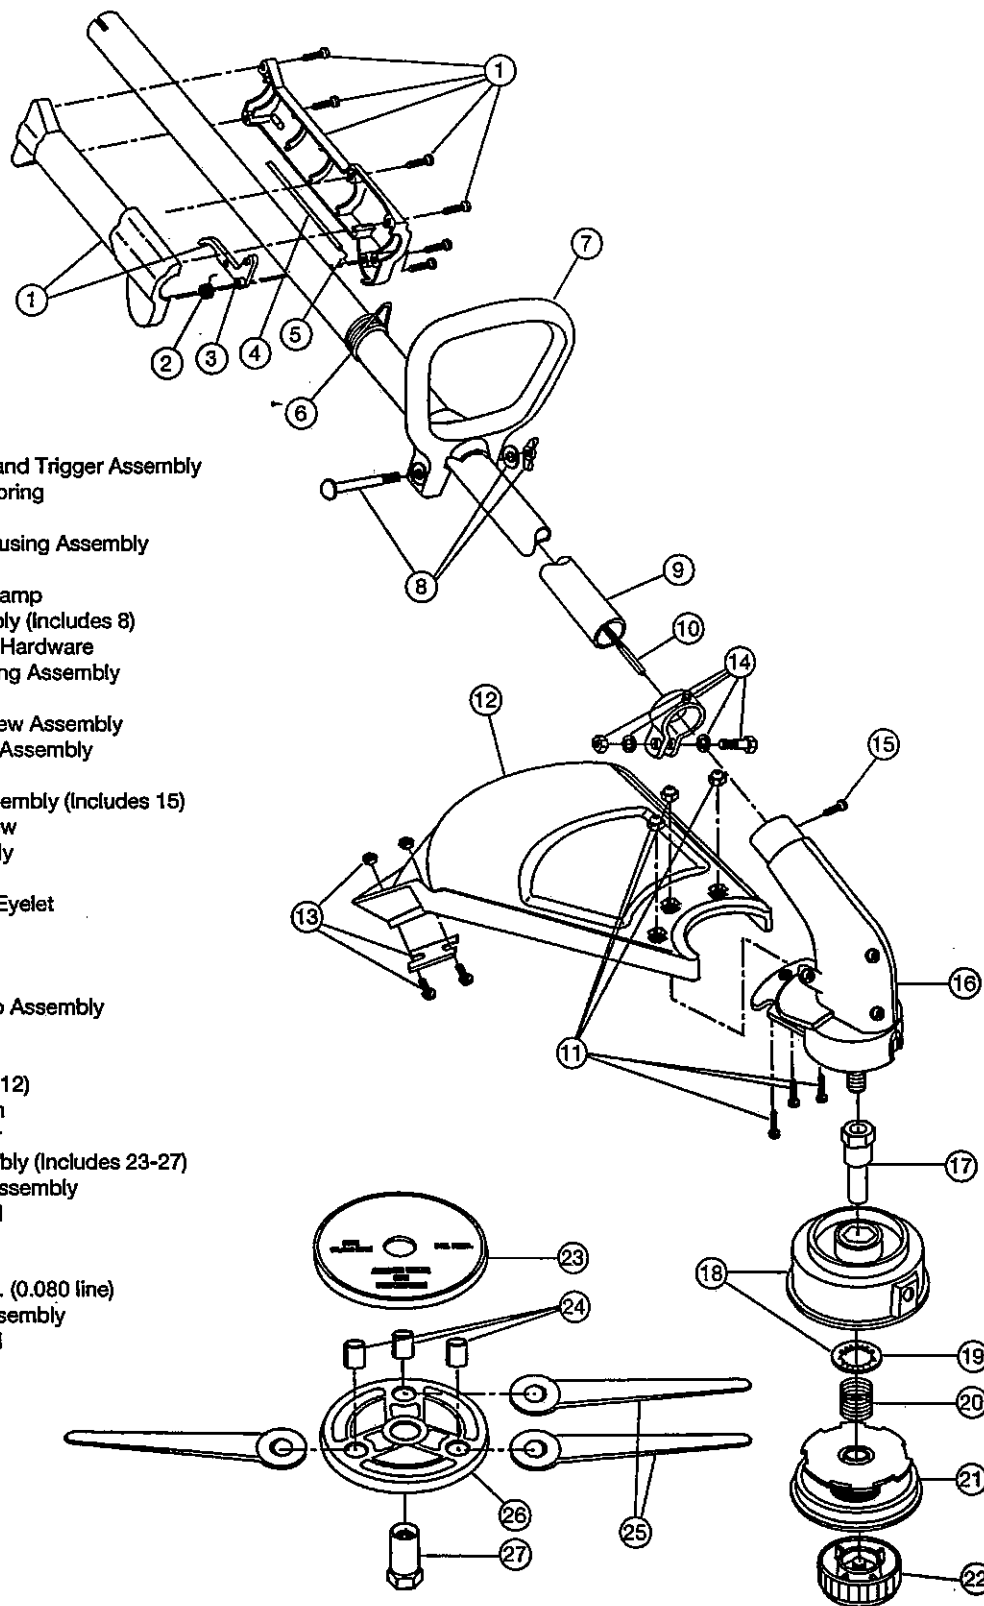

BOOM AND TRIMMER PARTS - MODEL 768r

2-CYCLE GAS TRIMMER/FLAILHEAD

(Serial Number 803242445 and greater)

Item	Part No.	Description
1	181678	Throttle Housing and Trigger Assembly
2	610314	Throttle Trigger Spring
3	181557	Throttle Trigger
4	181554	Throttle Cable Housing Assembly
5	180127	Throttle Cable
6	610327	Shoulder Strap Clamp
7	180869	D-Handle Assembly (Includes 8)
8	180870	Handle Mounting Hardware
9	181569	Drive Shaft Housing Assembly
10	181550	Drive Shaft
11	180547	Guard Mount Screw Assembly
12	180548	Guard and Blade Assembly
13	180553	Blade Assembly
14	153597	Lower Clamp Assembly (Includes 15)
15	145569	Anit-rotation Screw
16	181990	Gearbox Assembly
17	145896	Spool Shaft
18	153599	Outer Spool and Eyelet
19	612026	Retainer
20	610317	Spring
21	610318	Inner Reel
22	153066	Bump Head Knob Assembly
23	182008	Flail Head Top
24	182009	Pivot Pin
25	181974	Flail Blades (Qty. 12)
26	182010	Flail Head Bottom
27	182011	Hexagon Adapter
*	181973	Flail Head Assembly (Includes 23-27)
*	682075	Shoulder Strap Assembly
*	613226	Locking Rod Tool