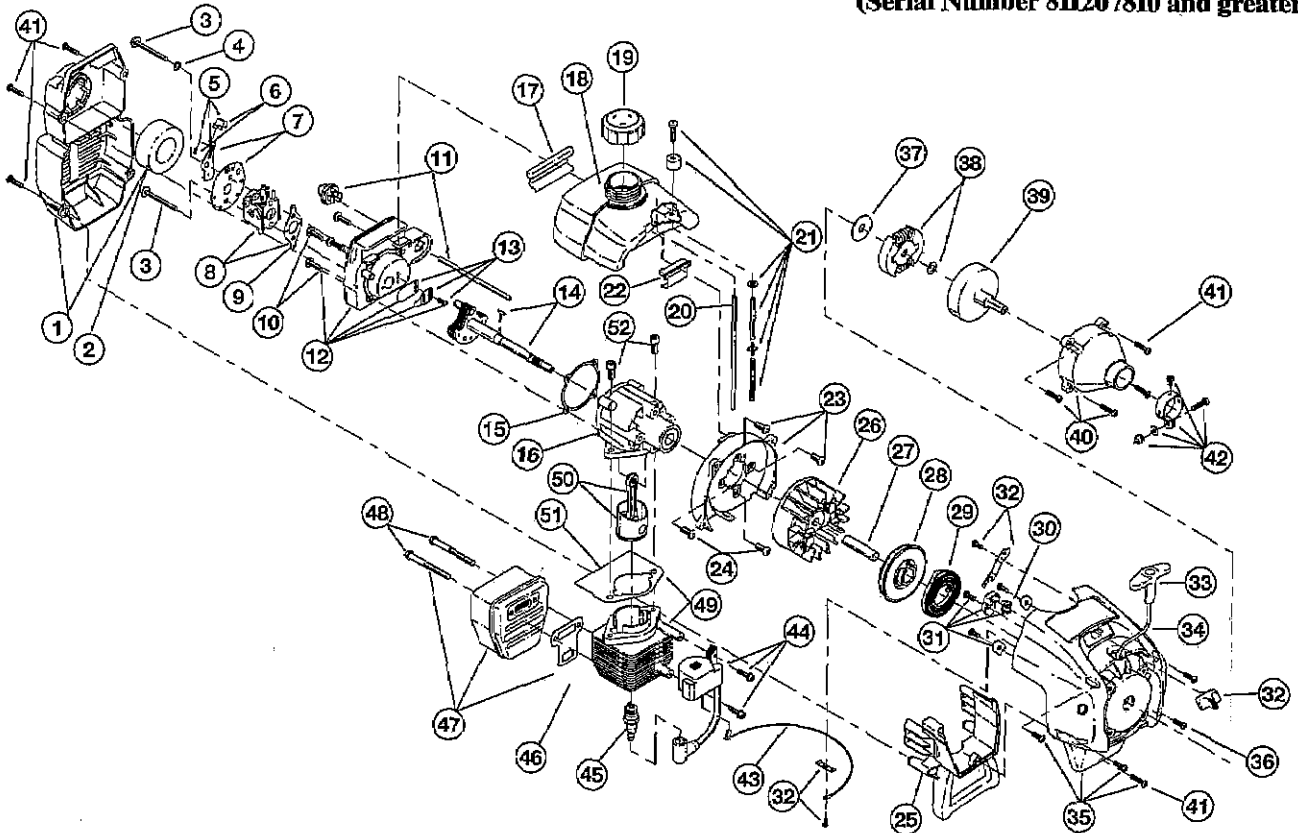

BOOM AND TRIMMER PARTS - MODEL 768r

2-CYCLE GAS TRIMMER/FLAILHEAD

(Serial Number 803242445 and greater)

Item	Part No.	Description
1	181678	Throttle Housing and Trigger Assembly
2	610314	Throttle Trigger Spring
3	181557	Throttle Trigger
4	181554	Throttle Cable Housing Assembly
5	180127	Throttle Cable
6	610327	Shoulder Strap Clamp
7	180869	D-Handle Assembly (Includes 8)
8	180870	Handle Mounting Hardware
9	181569	Drive Shaft Housing Assembly
10	181550	Drive Shaft
11	180547	Guard Mount Screw Assembly
12	180548	Guard and Blade Assembly
13	180553	Blade Assembly
14	153597	Lower Clamp Assembly (Includes 15)
15	145569	Anit-rotation Screw
16	181990	Gearbox Assembly
17	145896	Spool Shaft
18	153599	Outer Spool and Eyelet
19	612026	Retainer
20	610317	Spring
21	610318	Inner Reel
22	153066	Bump Head Knob Assembly
23	182008	Flail Head Top
24	182009	Pivot Pin
25	181974	Flail Blades (Qty. 12)
26	182010	Flail Head Bottom
27	182011	Hexagon Adapter
*	181973	Flail Head Assembly (Includes 23-27)
*	682075	Shoulder Strap Assembly
*	613226	Locking Rod Tool

Optional Accessories

- * 610375 Cutting line, 50 ft. (0.080 line)
- * 153577 Reel and Line Assembly
- * 147543 Ryobi 2-Cycle Oil

* not shown

ENGINE PARTS - MODEL 768r
2-CYCLE GAS TRIMMER/FLAIL HEAD
 (Serial Number 811207810 and greater)