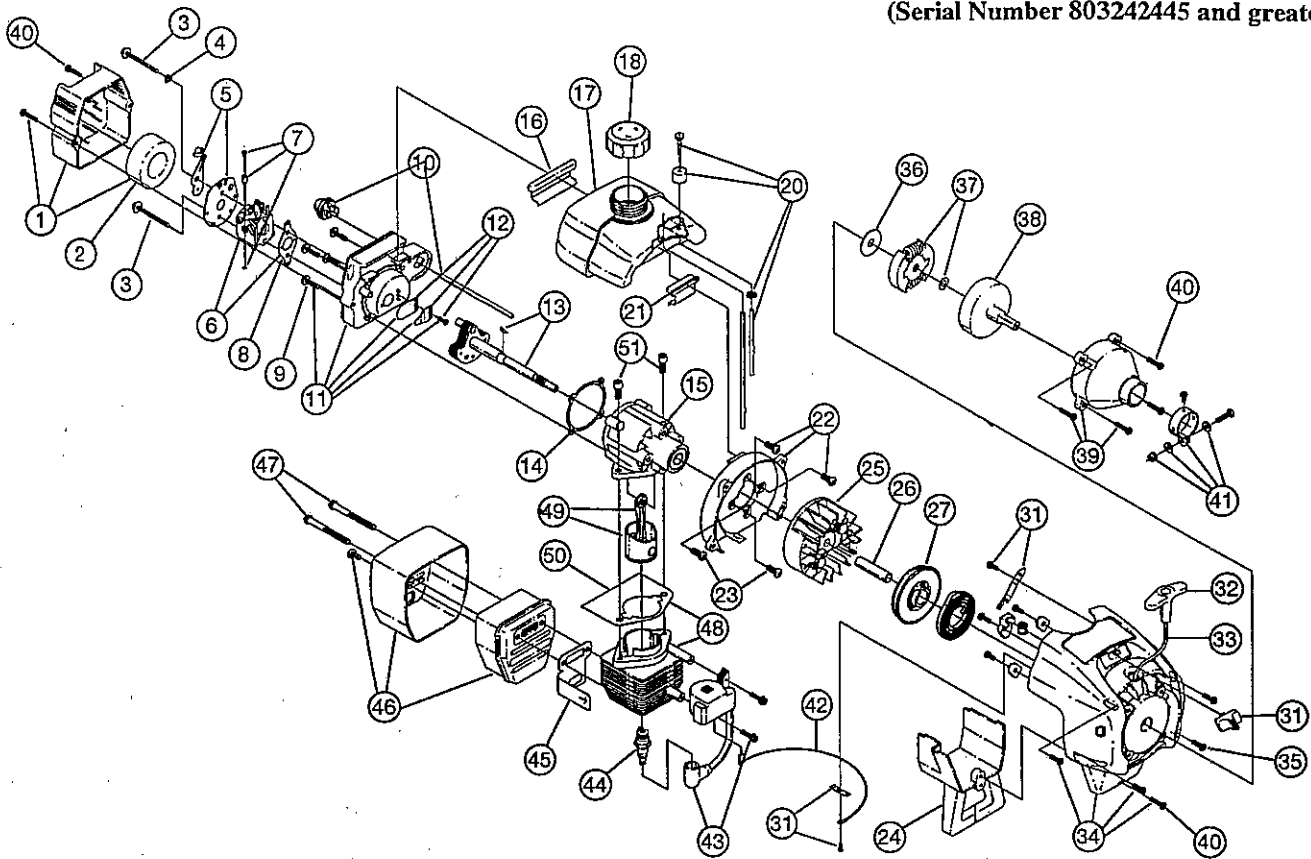

ENGINE PARTS - MODEL 768r
2-CYCLE GAS TRIMMER/FLAIL HEAD

(Serial Number 803242445 and greater)

Item	Part No.	Description	Item	Part No.	Description
1	180349	Carburetor/Air Cleaner Cover Assembly (includes 2)	33	613103	Rope
2	180350	Air Cleaner Filter	34	181443	Starter Housing Assembly (includes 27-34 & 42)
3	180351	Carburetor Mounting Screw Assembly	35	181862	Housing Screw
4	180352	Wavey Washer	36	181074	Clutch Washer
5	180353	Choke Lever and Plate	37	181445	Clutch Rotor Assembly
6	181621	Carburetor Assembly W/Limiter Caps (includes 20)	38	153592	Clutch Drum Assembly
7	682048	Throttle Adjustment Assembly (Walbro)	39	180098	Clutch Cover Assembly
8	180092	Throttle Adjustment Assembly (Zama)	40	181345	Cover Screw
9	610675	Carburetor Gasket	41	153597	Upper Clamp Assembly
10	181860	Carb Mount Screw	42	180036	Wire Lead
11	181558	Primer and Hose Assembly	43	181937	Module Assembly
12	180354	Carb Mount Assembly	44	610311	Spark Plug
13	684451	Reed Assembly	45	180980	Exhaust Gasket
14	181498	Power Shaft Assembly	46	180119	Muffler Assembly (includes 45 & 46)
15	612115	Carburetor Mount Gasket	47	147575	Muffler Mounting Bolt Assembly
16	180026	Crank Case Service Assembly (includes 13)	48	181622	Cylinder Assembly (includes 51)
17	612134	Rear Mounting Pad	49	684449	Piston and Rod Assembly
18	181438	Fuel Tank Assembly (includes 18-20)	50	610674	Cylinder Gasket
19	181559	Fuel Cap Assembly	51	181870	Cylinder Bolt
20	181168	Fuel Return Line	*	180011	Engine Gasket Kit
21	682039	Fuel Line Assembly	*	180602	O.E.M. Carburetor Repair Kit (Walbro)
22	145308	Front Mounting Pad	*	180090	O.E.M. Carburetor Repair Kit (Zama)
23	153520	Shroud Assembly	*	181069	Gasket Diaphragm Repair Kit (Walbro)
24	181861	Shroud Screw	*	180091	Gasket Diaphragm Repair Kit (Zama)
25	153403	Shroud Extension and Stand	*	180530	Piston Ring
26	180929	Flywheel Assembly	*	181623	Short Block Assembly (includes 13, 15, 44, 48-51)
27	181065	Spacer	*	610676	Flywheel Key
28	181597	Recoil Pulley Assembly	*	181501	Starter Housing Screw Set
29	613102	Recoil Spring	*	181873	Carburetor Limiter Cap Set (Walbro)
30	181441	Pulley Retainer Assembly	*	181562	Carburetor Limiter Cap Set (Zama)
31	611061	Rope Guide	*	610309	Crankcase Seal
32	181442	Switch Assembly (includes 42)	*	181599	Clutch Springs (Qty. 2)
	181079	Pull Handle	*	not shown