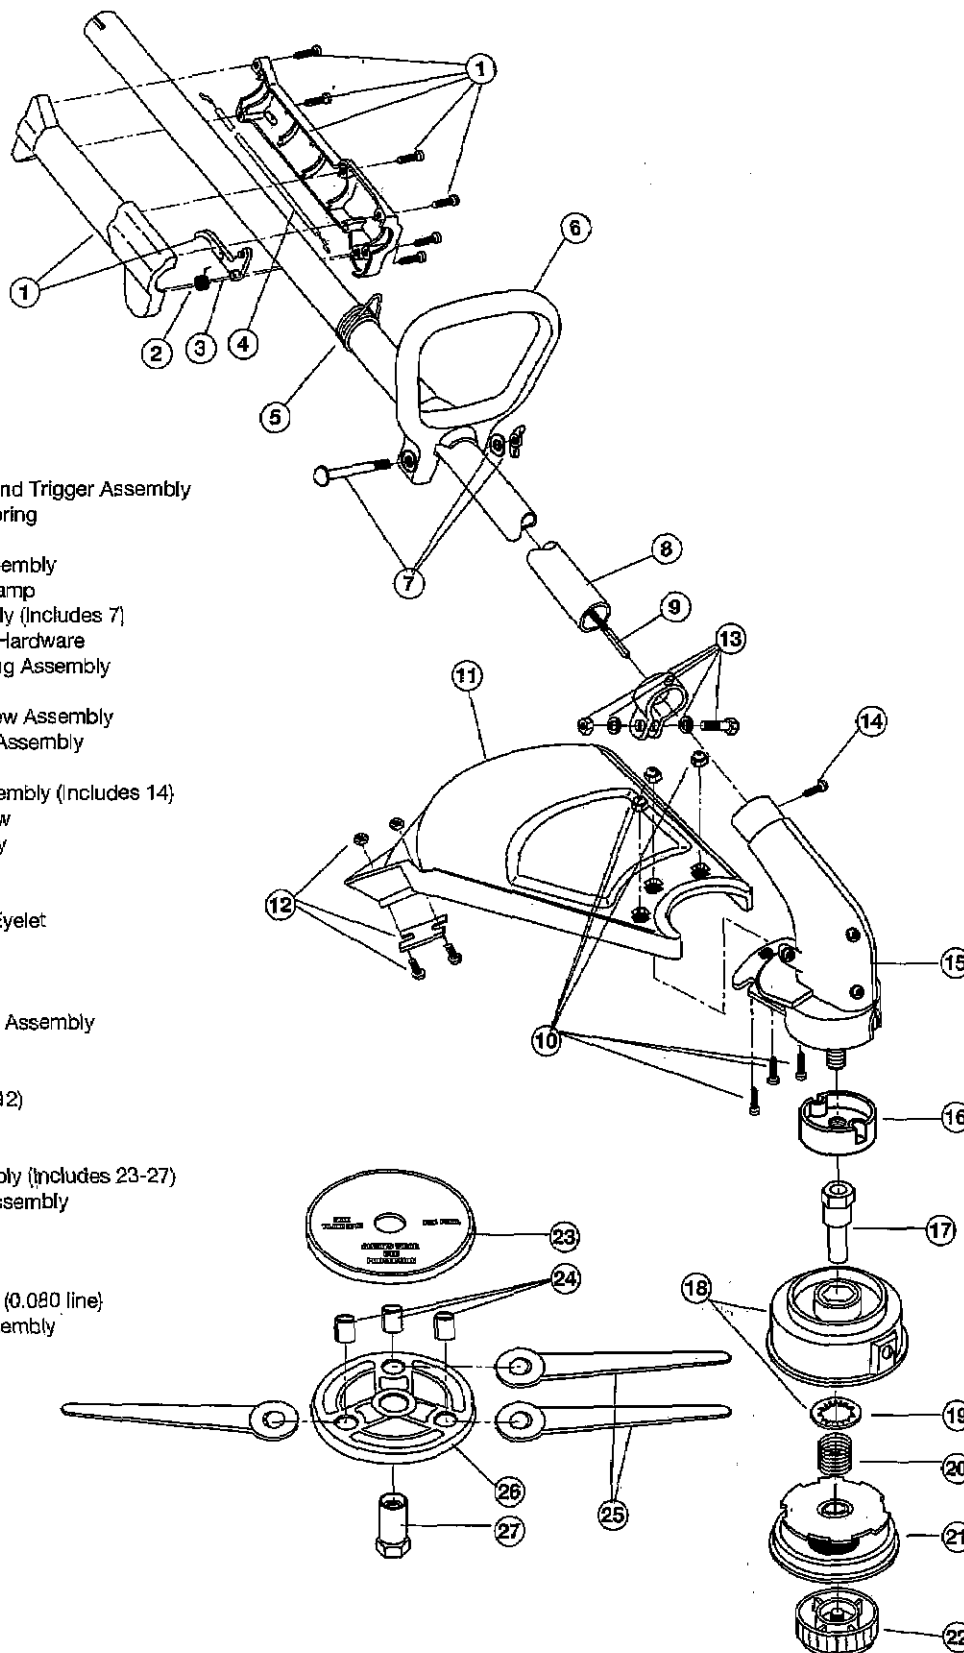

BOOM AND TRIMMER PARTS - MODEL 768r

2-CYCLE GAS TRIMMER/FLAILHEAD

(Serial Number 811207810 and greater)

Item	Part No.	Description
1	181678	Throttle Housing and Trigger Assembly
2	610314	Throttle Trigger Spring
3	181557	Throttle Trigger
4	182068	Throttle Cable Assembly
5	610327	Shoulder Strap Clamp
6	180869	D-Handle Assembly (Includes 7)
7	180870	Handle Mounting Hardware
8	181569	Drive Shaft Housing Assembly
9	181550	Drive Shaft
10	180547	Guard Mount Screw Assembly
11	180548	Guard and Blade Assembly
12	180553	Blade Assembly
13	153597	Lower Clamp Assembly (Includes 14)
14	145569	Anit-rotation Screw
15	181990	Gearbox Assembly
16	182165	Driver
17	145896	Spool Shaft
18	153599	Outer Spool and Eyelet
19	612026	Retainer
20	610317	Spring
21	610318	Inner Reel
22	153066	Bump Head Knob Assembly
23	182008	Flail Head Top
24	182009	Pivot Pin
25	181974	Flail Blades (Qty. 12)
26	182010	Flail Head Bottom
27	182011	Hexagon Adapter
*	181973	Flail Head Assembly (Includes 23-27)
*	682075	Shoulder Strap Assembly
*	613226	Locking Rod Tool

Optional Accessories

- 610375 Cutting line, 50 ft. (0.080 line)
- 153577 Reel and Line Assembly
- 147543 Ryobi 2-Cycle Oil
- not shown