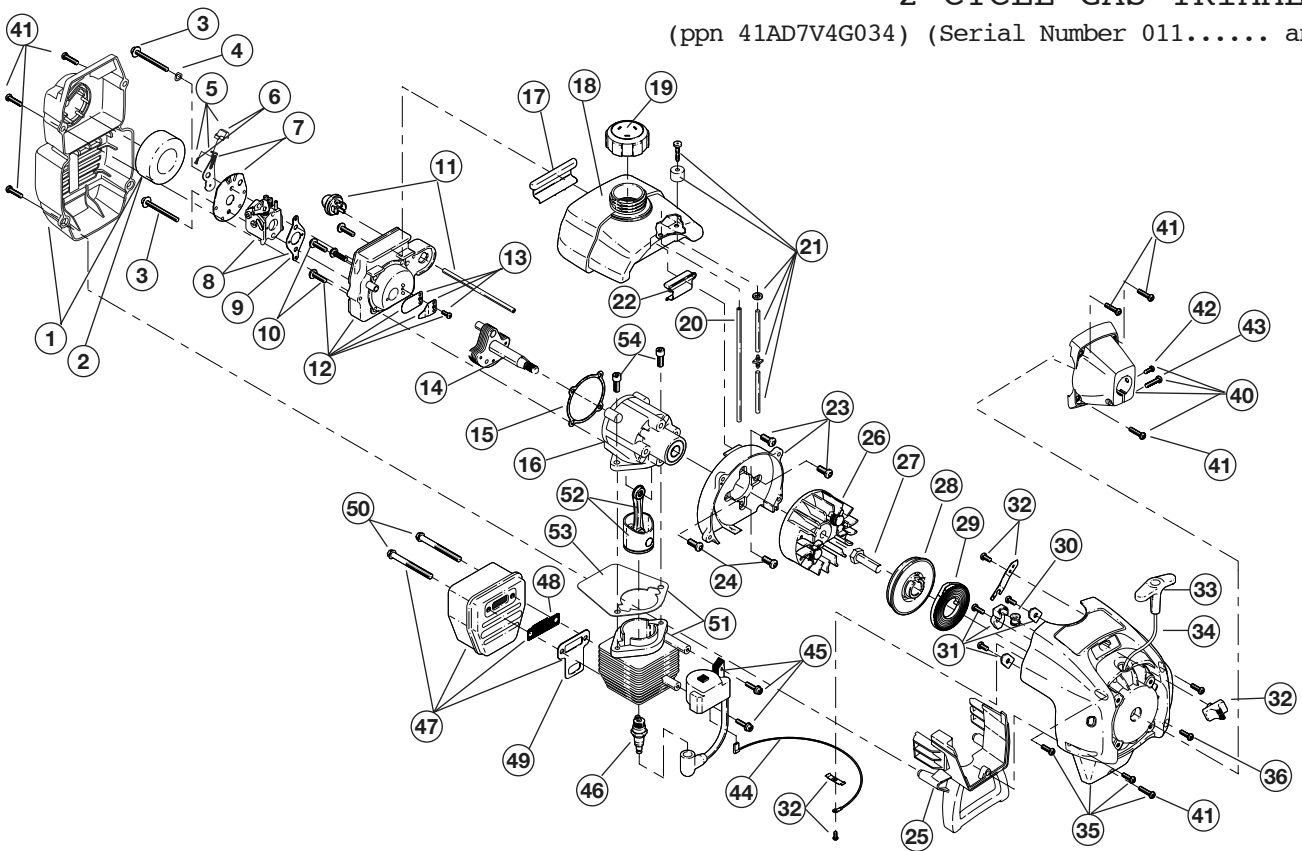

ENGINE PARTS - MODEL 704r VP

2-CYCLE GAS TRIMMER

(ppn 41AD7V4G034) (Serial Number 011..... and

Item	Part No.	Description	Item	Part No.	Description
1	182059	Air Cleaner/Muffler Cover Assembly (includes 2 & 41)	34	613103	Rope
2	180350	Air Cleaner Filter	35	181443	Starter Housing Assembly (includes 28-34 & 44)
3	180351	Carburetor Mounting Screw Assembly	36	181862	Housing Screw
4	180352	Wavey Washer	37	182368	Clutch Washer
5	182061	Choke Lever Assembly (includes 6)	38	181445	Clutch Rotor Assembly
6	182070	Choke Knob and Screw	39	153592	Clutch Drum Assembly
7	182060	Choke Lever and Plate (includes 5)	40	182797	Clutch Cover Assembly (includes 41-43)
8	182062	Carburetor Assembly W/Limiter Caps (includes 9 & 21)	41	181345	Cover Screw
9	610675	Carburetor Gasket	42	181345	Anti-Rotation Screw
10	181860	Carb Mount Screw	43	182519	Clamping Screw
11	181558	Primer and Hose Assembly	44	180036	Wire Lead
12	182063	Carb Mount Assembly (includes 10)	45	181937	Module Assembly
13	684451	Reed Assembly	46	610311	Spark Plug
14	181866	Power Shaft Assembly	47	182066	Muffler Assembly (includes 48-50)
15	612115	Carburetor Mount Gasket	48	182747	Spark Arrestor Screen
16	182807	Crank Case Service Assembly (includes 10, 14 & 24)	49	182065	Exhaust Gasket
17	612134	Rear Mounting Pad	50	147575	Muffler Mounting Bolt Assembly
18	181438	Fuel Tank Assembly (includes 19-21)	51	181622	Cylinder Assembly (includes 53)
19	181559	Fuel Cap Assembly	52	684449	Piston and Rod Assembly
20	181168	Fuel Return Line	53	610674	Cylinder Gasket
21	682039	Fuel Line Assembly	54	181870	Cylinder Bolt
22	145308	Front Mounting Pad	*	180011	Engine Gasket Kit
23	153520	Shroud Assembly	*	180602	O.E.M. Carburetor Repair Kit (Walbro)
24	181861	Shroud Screw	*	180090	O.E.M. Carburetor Repair Kit (Zama)
25	182064	Shroud Extension and Stand	*	181873	Gasket Diaphragm Repair Kit (Walbro)
26	181867	Flywheel Assembly	*	180091	Gasket Diaphragm Repair Kit (Zama)
27	610303	Spacer	*	180530	Piston Ring
28	181597	Recoil Pulley Assembly	*	182792	Short Block Assembly (includes 10, 14, 16, 24, 46, 51-54)
29	613102	Recoil Spring	*	181501	Starter Housing Screw Set
30	611061	Rope Guide	*	610309	Crankcase Seal
31	181441	Pulley Retainer Assembly	*	181599	Clutch Springs (Qty. 2)
32	181442	Switch Assembly (includes 44)			
33	181079	Pull Handle	*		Items Not Shown