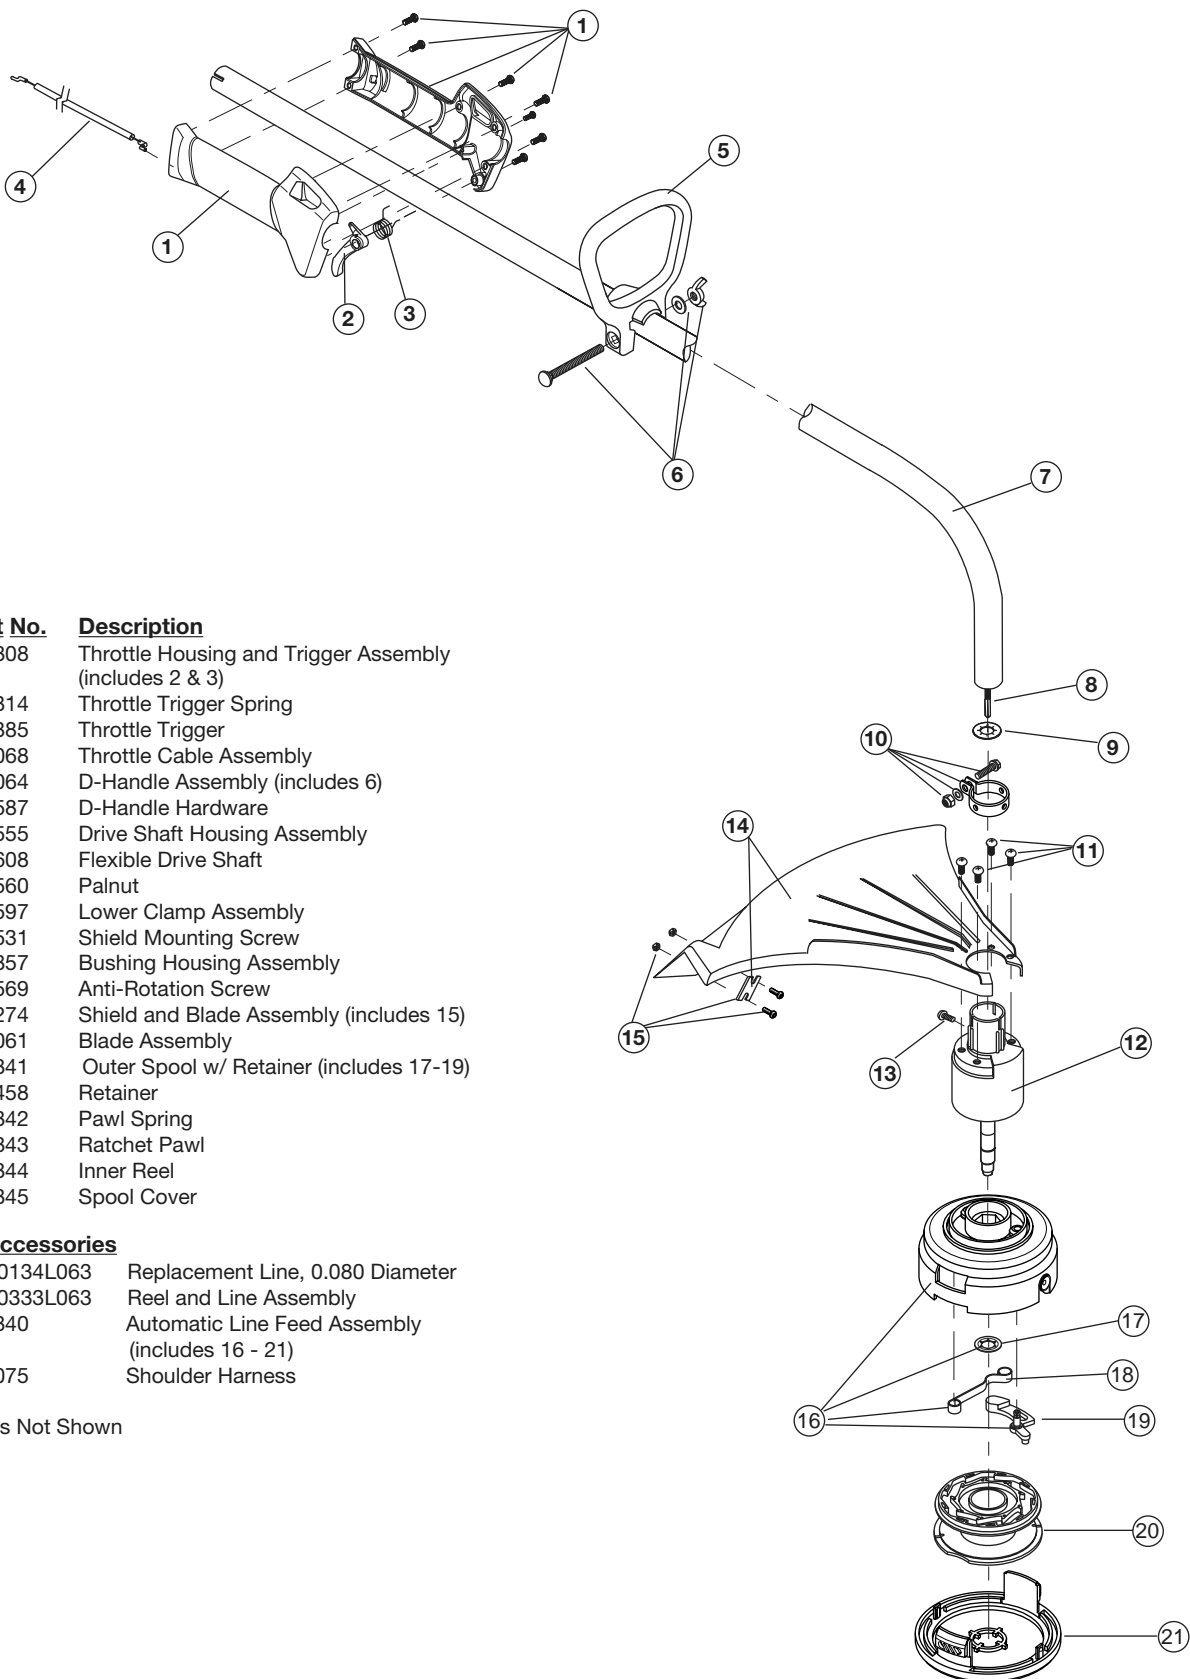

BOOM AND TRIMMER PARTS - MODEL 704r VP

2-CYCLE GAS TRIMMER

(Serial Number 011..... and greater)

Item	Part No.	Description
1	182808	Throttle Housing and Trigger Assembly (includes 2 & 3)
2	610314	Throttle Trigger Spring
3	182385	Throttle Trigger
4	182068	Throttle Cable Assembly
5	153064	D-Handle Assembly (includes 6)
6	181587	D-Handle Hardware
7	181555	Drive Shaft Housing Assembly
8	181608	Flexible Drive Shaft
9	181560	Palnut
10	153597	Lower Clamp Assembly
11	180531	Shield Mounting Screw
12	181857	Bushing Housing Assembly
13	145569	Anti-Rotation Screw
14	683274	Shield and Blade Assembly (includes 15)
15	682061	Blade Assembly
16	182841	Outer Spool w/ Retainer (includes 17-19)
17	182458	Retainer
18	182842	Pawl Spring
19	182843	Ratchet Pawl
20	182844	Inner Reel
21	182845	Spool Cover