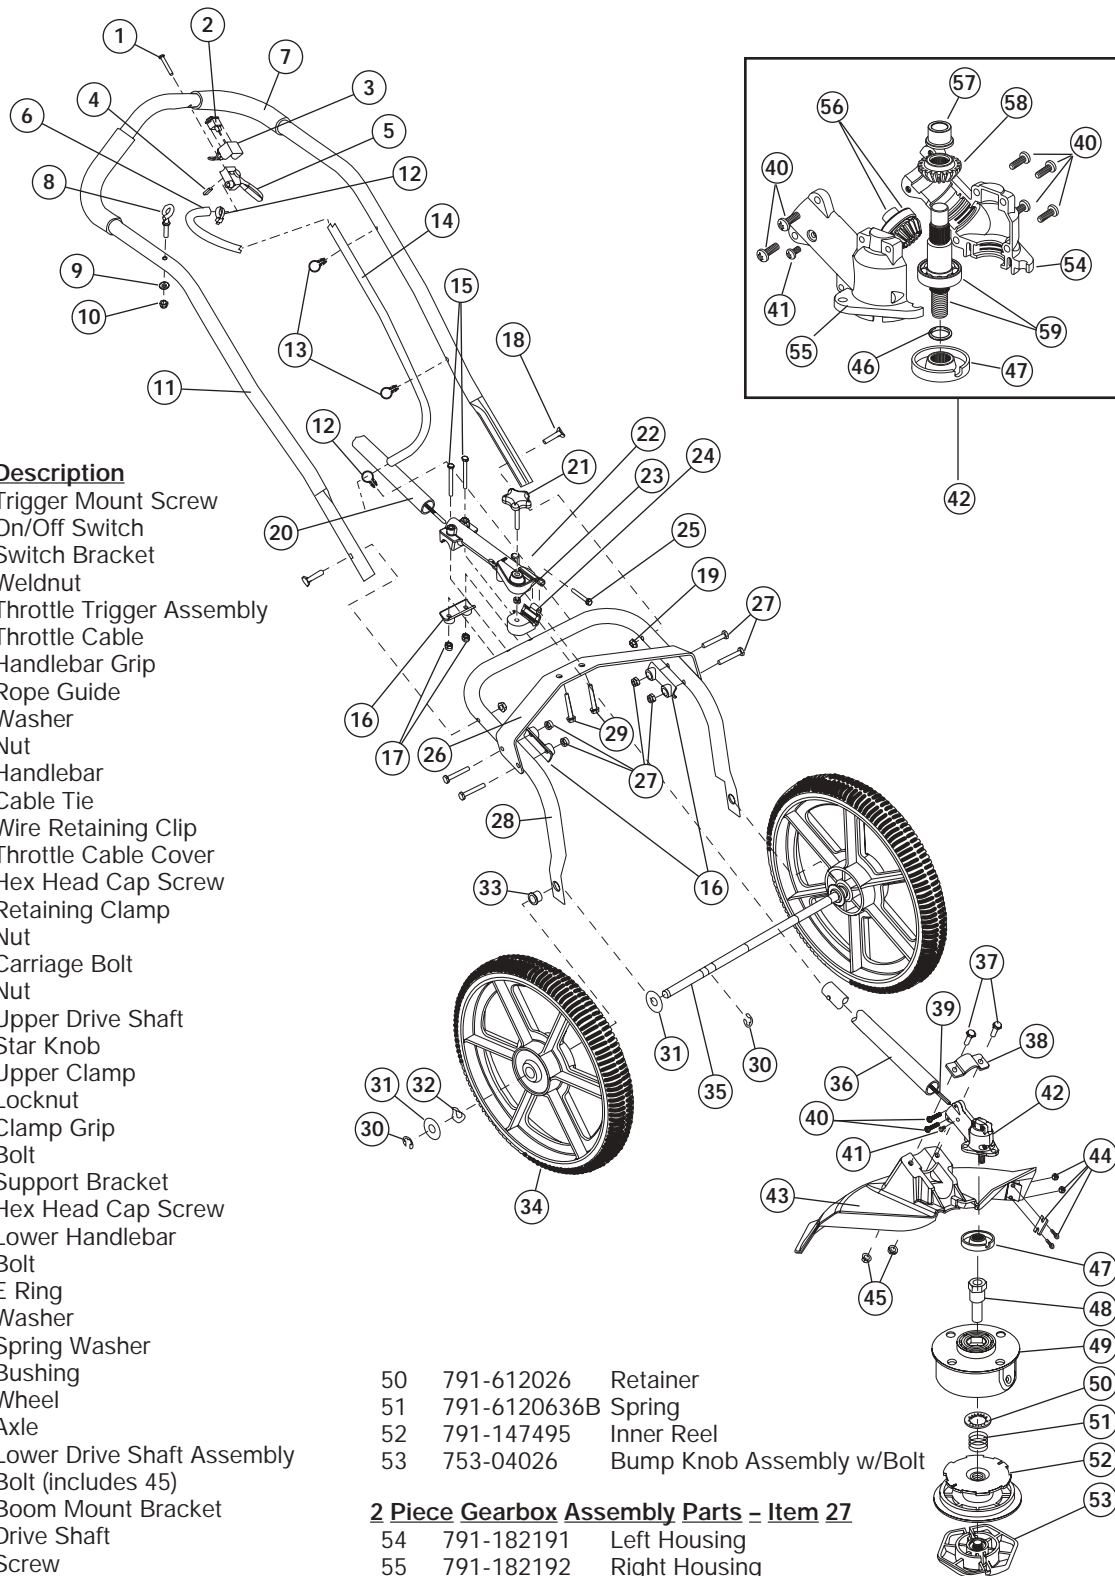

BOOM AND TRIMMER PARTS - MODEL 600r

2-CYCLE GAS TRIMMER/BUSHCUTTER

PPN- 41AN600G034

Item	Part No.	Description
1	753-04185	Trigger Mount Screw
2	791-182405	On/Off Switch
3	791-182672	Switch Bracket
4	753-04186	Weldnut
5	753-04187	Throttle Trigger Assembly
6	753-04188	Throttle Cable
7	753-04189	Handlebar Grip
8	753-04190	Rope Guide
9	791-182678	Washer
10	791-180050	Nut
11	753-04191	Handlebar
12	791-147346	Cable Tie
13	753-04192	Wire Retaining Clip
14	753-04193	Throttle Cable Cover
15	753-04194	Hex Head Cap Screw
16	753-04195	Retaining Clamp
17	791-180050	Nut
18	753-04196	Carriage Bolt
19	791-182652	Nut
20	753-04197	Upper Drive Shaft
21	753-04198	Star Knob
22	753-04199	Upper Clamp
23	753-04200	Locknut
24	753-04201	Clamp Grip
25	753-04202	Bolt
26	753-04203	Support Bracket
27	753-04204	Hex Head Cap Screw
28	753-04205	Lower Handlebar
29	753-04206	Bolt
30	753-04207	E Ring
31	753-04208	Washer
32	753-04209	Spring Washer
33	753-04210	Bushing
34	753-04211	Wheel
35	753-04212	Axle
36	753-04213	Lower Drive Shaft Assembly
37	791-182200	Bolt (includes 45)
38	753-04214	Boom Mount Bracket
39	791-613300	Drive Shaft
40	791-182195	Screw
41	791-182519	Anti-Rotation Screw
42	791-182193	2 Piece Gearbox Assembly (includes 40, 41 & 46)
43	753-04215	Guard
44	791-682061	Cutoff Blade Assembly
45	791-182652	Locknut
46	753-1159	O-Ring
47	791-182196	Spacer
48	791-612483	Spool Shaft
49	791-683301	Outer Spool & Eyelet Assembly

50	791-612026	Retainer
51	791-6120636B	Spring
52	791-147495	Inner Reel
53	753-04026	Bump Knob Assembly w/Bolt

2 Piece Gearbox Assembly Parts - Item 27

54	791-182191	Left Housing
55	791-182192	Right Housing
56	791-182194	Pinion Gear Assembly
57	791-182199	Output Shaft Bushing
58	791-182198	Output Shaft Gear
59	791-182197	Output Shaft Assembly (includes 57-58)

Optional Accessories

*	753-04216	Replacement Line Membrane .105"
*	753-1160	Reel & Line Assembly
*	753-04217	Bump Head Assembly (includes 48-53)