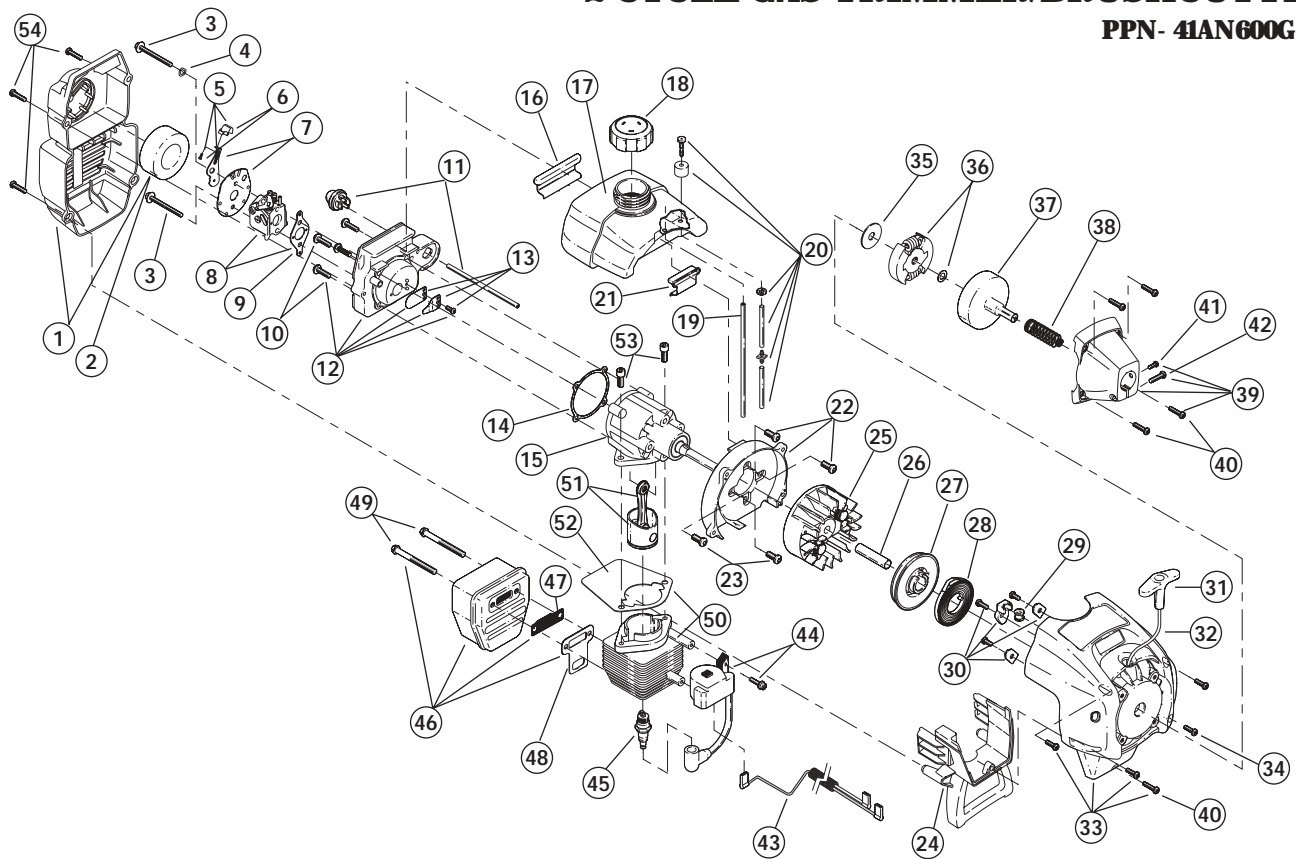

ENGINE PARTS - MODEL 600r

2-CYCLE GAS TRIMMER/BUSHCUTTER

PPN- 41AN600G034

Item	Part No.	Description	Item	Part No.	Description
1	791-182059	Air Cleaner/Muffler Cover Assembly (includes 2 & 54)	33	791-181443	Starter Housing Assembly (includes 27-32, 34 & 40)
2	791-180350	Air Cleaner Filter	34	791-181862	Housing Screw
3	791-180351	Carburetor Mounting Screw Assembly	35	791-182368	Clutch Washer
4	791-180226	Wavey Washer	36	791-181445	Clutch Rotor Assembly
5	791-182061	Choke Lever Assembly (includes 6)	37	791-153592	Clutch Drum Assembly
6	791-182070	Choke Knob and Screw	38	791-612468	Spring
7	791-182060	Choke Lever and Plate (includes 5 & 6)	39	753-04235	Clutch Cover Assembly (includes 40-42)
8	753-04106	Carburetor Assembly (includes 9 & 20)	40	791-181345	Cover Screw
9	791-610675	Carburetor Gasket	41	791-182519	Anti-Rotation Screw
10	791-181860	Carb Mount Screw	42	791-181345	Clamping Screw
11	791-181558	Primer and Hose Assembly	43	753-04179	Wire Leads and Sleeve
12	753-1196	Carb Mount Assembly (includes 10,13 & 14)	44	753-1205	Module Assembly
13	791-684451	Reed Assembly	45	791-610311B	Spark Plug
14	753-1208	Crankcase Gasket	46	791-182174	Muffler Assembly (includes 47-49)
15	753-04129	Crank Case Service Assembly (includes 10)	47	791-182747	Spark Arrestor Screen
16	791-612134	Rear Mounting Pad	48	753-04159	Exhaust Gasket
17	791-181438	Fuel Tank Assembly (includes 18-20)	49	791-147575	Muffler Mounting Bolt
18	791-182438	Fuel Cap Assembly	50	753-1206	Cylinder Assembly (includes 52)
19	791-181168	Fuel Return Line	51	753-1207	Piston and Rod Assembly
20	791-682039	Fuel Line Assembly	52	753-1197	Cylinder Gasket
21	791-145308	Front Mounting Pad	53	791-182723	Cylinder Bolt
22	791-153520	Shroud Assembly	54	791-181345	Screw
23	791-181861	Shroud Screw	*	753-04134	Engine Gasket Kit
24	791-182064	Shroud Extension and Stand	*	791-180602	O.E.M. Carburetor Repair Kit (Walbro)
25	791-181867	Flywheel Assembly	*	791-682052	Gasket Diaphragm Repair Kit (Walbro)
26	791-181065	Spacer	*	753-1209	Piston Ring
27	791-181597	Recoil Pulley Assembly	*	753-1210	Short Block Assembly (includes 10, 15, 23, 45, 49-53)
28	791-613102	Recoil Spring	*	791-181501	Starter Housing Screw Set
29	791-611061	Rope Guide	*	791-181599	Clutch Springs (Qty. 2)
30	791-181441	Pulley Retainer Assembly	*		Items Not Shown
31	791-181079	Pull Handle			
32	753-04177	Rope