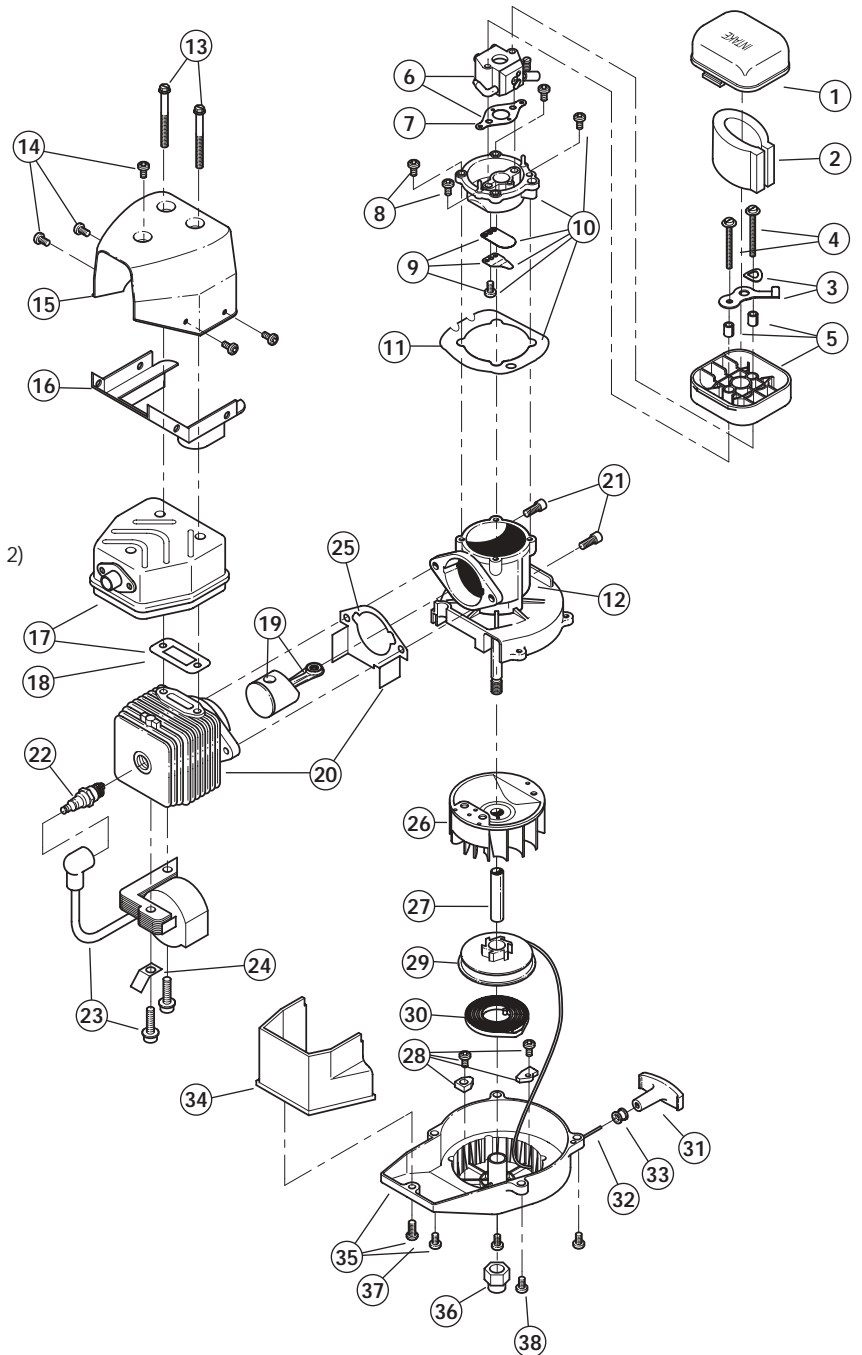

ENGINE PARTS - MODEL 280r

2-CYCLE GAS BLOWER

PPN 41FR280G034

Item	Part No.	Description
1	791-683378	Air Cleaner Cover Assembly (includes 2)
2	791-612111	Air Cleaner Filter
3	791-683380	Choke Lever Assembly
4	791-180351	Mounting Bolts
5	791-181512	Air Cleaner Base
6	753-04349	Carburetor Assembly (includes 7)
7	791-610675	Carburetor Gasket
8	791-180221	Reed Plate Mounting Screw
9	791-684451	Reed Assembly
10	753-04350	Complete Reed Plate Assembly
11	753-1208	Reed Plate Gasket
12	753-04328	Crankcase Service Assembly (includes items 8)
13	791-147575	Muffler Mounting Bolts
14	791-181517	Mounting Screws
15	791-181522	Upper Heat Shield
16	791-181518	Lower Heat Shield
17	791-181521	Muffler Assembly (Includes 18)
18	791-00027	Exhaust Gasket
19	753-1207	Piston and Rod Assembly
20	753-04358	Cylinder Assembly (includes 21 & 25)
21	791-182723	Cylinder Bolt
22	791-610311	Spark Plug
23	753-04324	Module Assembly
24	791-611063	Ground Tab
25	791-181519	Cylinder Gasket
26	791-182736	Flywheel Assembly
27	791-181525	Spacer
28	791-180930	Pulley Retainer Assembly
29	753-1199	Recoil Pulley Assembly
30	791-613102	Recoil Spring
31	791-181079	Pull Handle
32	791-613103	Rope
33	791-611061	Rope Guide
34	791-181585	Shroud Extension
35	791-181931	Starter Housing Assembly
36	791-181524	Crankshaft Extension
37	791-181345	Shroud Extension Screw
38	791-181862	Housing Screw
*	753-1209	Piston Ring
*	791-153308	O.E.M. Carburetor Repair Kit
*	791-153309	Gasket-Diaphragm Repair Kit