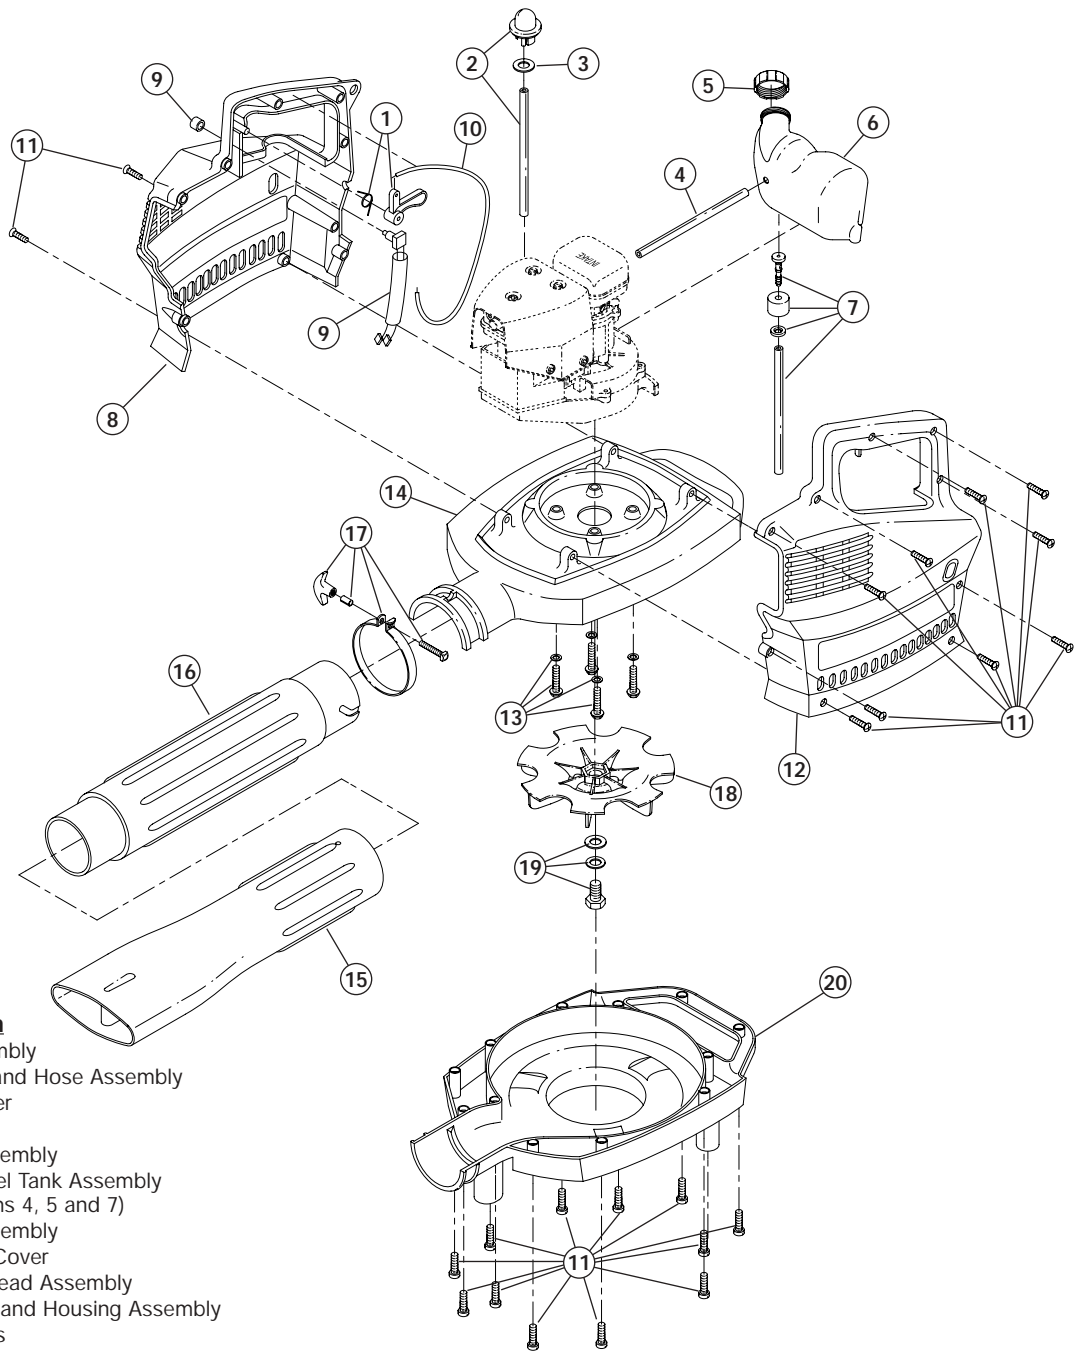

BLOWER PARTS - MODEL 280r

2-CYCLE GAS BLOWER

PPN 41FR280G034

Item	Part No.	Description
1	791-00036	Trigger Assembly
2	791-683974B	Primer Bulb and Hose Assembly
3	791-181671	Primer Washer
4	791-181168	Return Line
5	791-182612	Fuel Cap Assembly
6	791-147350	Complete Fuel Tank Assembly (includes items 4, 5 and 7)
7	791-147036	Fuel Line Assembly
8	791-180484	R.H. Engine Cover
9	791-180450	Switch and Lead Assembly
10	791-00029	Throttle Wire and Housing Assembly
11	791-181345	Cover Screws
12	791-180485	L.H. Engine Cover
13	791-180058	Mounting Screws
14	791-180478	Upper Blower Housing
15	791-180469	Blower Tube W/Nozzle
16	791-180480	Blower Tube
17	791-180481	Clamp Assembly
18	791-180453	Impeller
19	791-181514	Mounting Bolt Assembly
20	791-180482	Lower Blower Housing

Optional Accessories

- 791-682075 Shoulder Strap
- 791-147543 2-Cycle Oil

* not shown