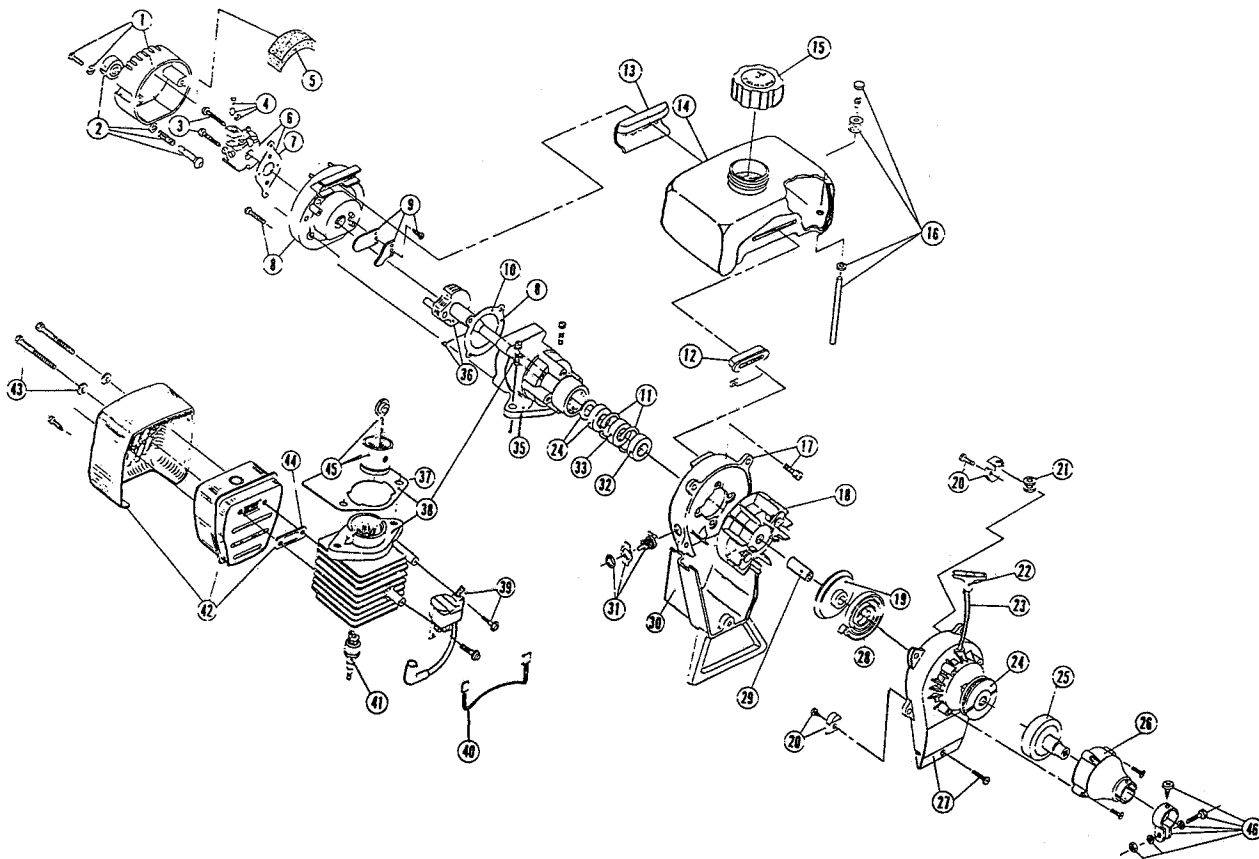

Item	Part No.	Description
1	683414	Air Filter Cover Assembly (items 2 and 5)
2	682052	Choke Knob Assembly
3	682505	Carburetor Mounting Screw Assembly
4	682048	Throttle Adjustment Assembly (Walbro)
4	147640	Throttle Adjustment Assembly (Tillotson)
5	610312	Air Cleaner Filter
6	180004	Carburetor Assembly
7	610675	Carburetor Gasket (10 pack)
8	180007	Carburetor Mount Assembly (items 8 and 9)
9	147573	Reed Assembly
10	612115	Carburetor Mount Gasket (10 pack)
11	682040	Snap Ring Assembly
12	153308	Front Mounting Pad
13	612134	Rear Mounting Pad
14	180008	Fuel Tank Assembly
15	180000	Fuel Cap Assembly
16	682039	Fuel Line Assembly
17	153175	Shroud Assembly
18	153624	Flywheel Assembly
19	683856	Starter Pulley
20	153644	Pulley and Rope Guide Retainers
21	611061	Rope Guide
22	610300	Pull Handle
23	613103	Rope
24	153591	Clutch Rotor Assembly
25	153592	Clutch Drum Assembly
26	153590	Clutch Cover Assembly
27	153589	Starter Housing Assembly
28	613102	Recoil Spring
29	145918	Spacer
30	153403	Switch Extension and Stand
31	682035	Switch Assembly

Item	Part No.	Description
32	610308	Outer Bearing
33	610309	Seal
34	682041	Inner Bearing Assembly
35	147015	Crankcase
36	180022	Power Shaft Assembly
37	145564	Cylinder Gasket (10 pack)
38	147603	Cylinder Assembly
39	683390	Module Assembly
40	153177	Wire Lead
41	610311	Spark Plug
42	180005	Muffler Assembly
43	147575	Muffler Mounting Bolts
44	610672	Exhaust Gasket (10 pack)
45	153302	Piston and Rod Assembly
46	153597	Upper Clamp Assembly
*	180025	Engine Hardware Kit
*	180011	Engine Gasket Kit
*	153308	O.E.M. Carburetor Repair Kit (Walbro)
*	180019	O.E.M. Carburetor Repair Kit (Tillotson)
*	153309	Gasket-Diaphragm Repair Kit (Walbro)
*	180020	Gasket-Diaphragm Repair Kit (Tillotson)
*	682507	Piston Ring
*	180027	Short Block Assembly (items 11, 32-38, 41, 45)
*	180026	Crankcase Service Assembly (items 11, 32-36)
*	147544	Starter Housing Screw Set
*		not shown

The above part numbers are for serial numbers 909002827 thru 009159700.