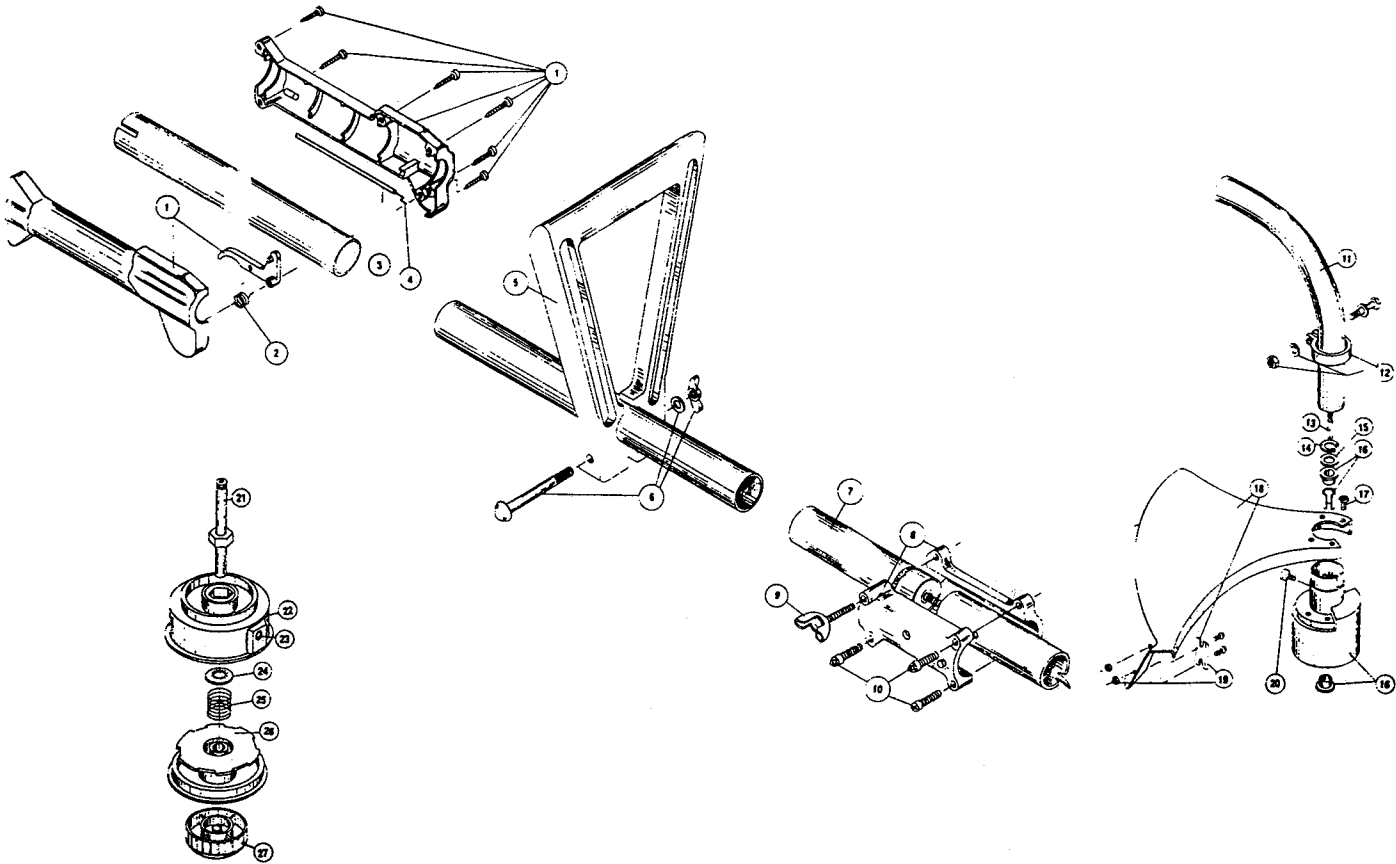

The above part numbers are for serial numbers 909002827 thru 009159700.

**BOOM & TRIMMER PARTS - RYAN 274-2**

Item	Part No.	Description
1	180017	Throttle Trigger Assembly
2	610314	Throttle Trigger Spring
3	180021	Throttle Cable Housing
4	610315	Throttle Cable
5	147590	Main Handle Grip
6	145889	Throttle Cable Housing
7	610315	Throttle Cable
8	153316	Throttle Trigger Assembly
9	610314	Throttle Trigger Spring
10	145568	D-Handle
11	153317	D-Handle Hardware Assembly
12	153669	Upper Drive Shaft Housing Assembly
13	153671	Split-Boom Coupling Set
14	147643	Adjustment Knob
15	683074	Coupling Bolt Assembly
16	153670	Lower Drive Shaft Housing Assembly
17	682060	Lower Clamp Assembly
18	682064	Flexible Drive Shaft
19	145570	Retaining Ring
20	145567	Washer
21	153312	Bushing Housing Assembly
22	153318	Guard Mounting Screw Assembly
23	153422	Guard and Blade Assembly
24	682061	Blade Assembly
25	153313	Spool Shaft
26	153619	Outer Spool and Eyelet Assembly
27	145566	Eyelet
28	610317	Retainer (10 pack)
29	610660	Spring
30	153600	Inner Reel
31	153066	Bump Head Knob Assembly

The above part numbers are for serial numbers 009159701 thru 110245125.

**BOOM & TRIMMER PARTS - RYAN 274-3**

Item	Part No.	Description
1	180017	Throttle Trigger Assembly
2	610314	Throttle Trigger Spring
3	180021	Throttle Cable Housing
4	180127	Throttle Cable
5	145568	D-Handle
6	153317	D-Handle Hardware Assembly
7	180135	Upper Drive Shaft Housing Assembly
8	153671	Split-Boom Coupling Set
9	147643	Adjustment Knob Set
10	683074	Coupling Bolt Assembly
11	180129	Lower Drive Shaft Housing Assembly
12	153597	Lower Clamp Assembly
13	682064	Flexible Drive Shaft
14	145570	Retaining Ring
15	145567	Washer
16	153312	Bushing Housing Assembly
17	153318	Guard Mounting Screw Assembly
18	153422	Guard and Blade Assembly
19	682061	Blade Assembly