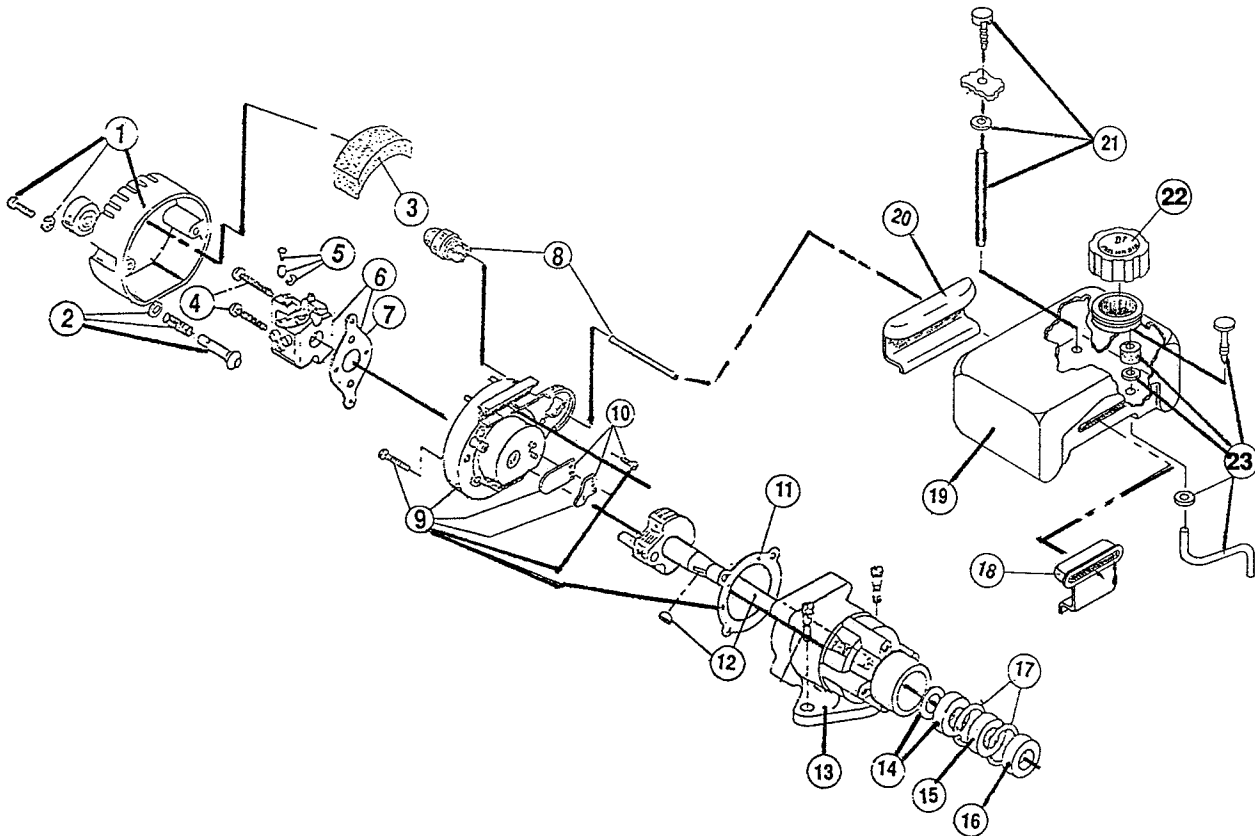

ENGINE PARTS - RYAN 274 ADDENDUM

Item	Part No.	Description
1	683414	Carburetor/Air Cleaner Cover Assembly (includes items 2 and 3)
2	682052	Choke Knob Assembly
3	610312	Air Cleaner Filter
4	682505	Carburetor Mounting Screw Assembly
5	682048	Throttle Adjustment Assembly (Walbro)
5	147640	Throttle Adjustment Assembly (Tillotson)
6	147572	Carburetor Assembly
7	610675	Carburetor Gasket (10 pack)
8	683974	Primer and Hose Assembly
9	180033	Carburetor Mount Assembly
10	147573	Reed Assembly
11	612115	Carburetor Mount Gasket (10 pack)
12	180022	Power Shaft Assembly
13	147015	Crankcase

Item	Part No.	Description
14	682041	Inner Bearing Assembly
15	610309	Seal
16	610308	Outer Bearing Assembly
17	682040	Snap Ring Assembly
18	145308	Front Mounting Pad
19	180284	Fuel Tank Assembly (includes items 21-23)
20	612134	Rear Mounting Pad
21	147290	Return Line Assembly
22	180000	Fuel Cap Assembly
23	682039	Fuel Line Assembly

The above part numbers are for serial numbers 110245126 and greater.