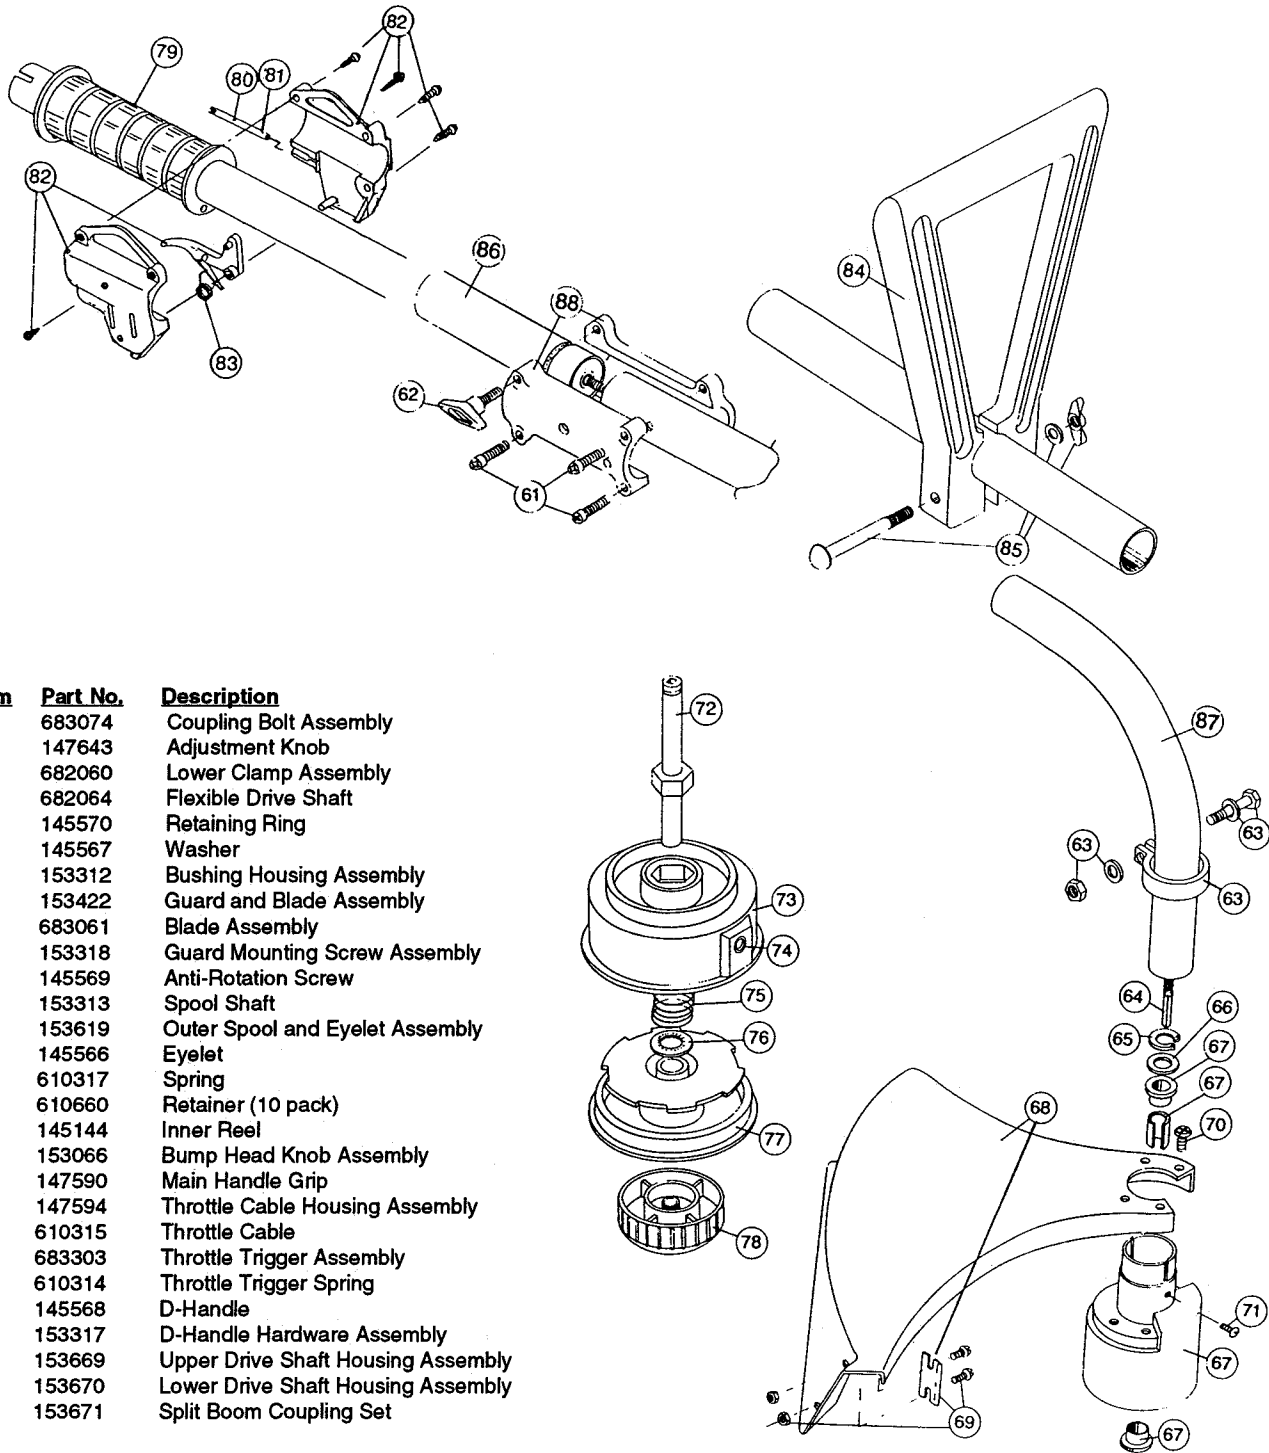

\* not shown

**BOOM & TRIMMER PARTS - RYAN 274**

Item	Part No.	Description
61	683074	Coupling Bolt Assembly
62	147643	Adjustment Knob
63	682060	Lower Clamp Assembly
64	682064	Flexible Drive Shaft
65	145570	Retaining Ring
66	145567	Washer
67	153312	Bushing Housing Assembly
68	153422	Guard and Blade Assembly
69	683061	Blade Assembly
70	153318	Guard Mounting Screw Assembly
71	145569	Anti-Rotation Screw
72	153313	Spool Shaft
73	153619	Outer Spool and Eyelet Assembly
74	145566	Eyelet
75	610317	Spring
76	610660	Retainer (10 pack)
77	145144	Inner Reel
78	153066	Bump Head Knob Assembly
79	147590	Main Handle Grip
80	147594	Throttle Cable Housing Assembly
81	610315	Throttle Cable
82	683303	Throttle Trigger Assembly
83	610314	Throttle Trigger Spring
84	145568	D-Handle
85	153317	D-Handle Hardware Assembly
86	153669	Upper Drive Shaft Housing Assembly
87	153670	Lower Drive Shaft Housing Assembly
88	153671	Split Boom Coupling Set