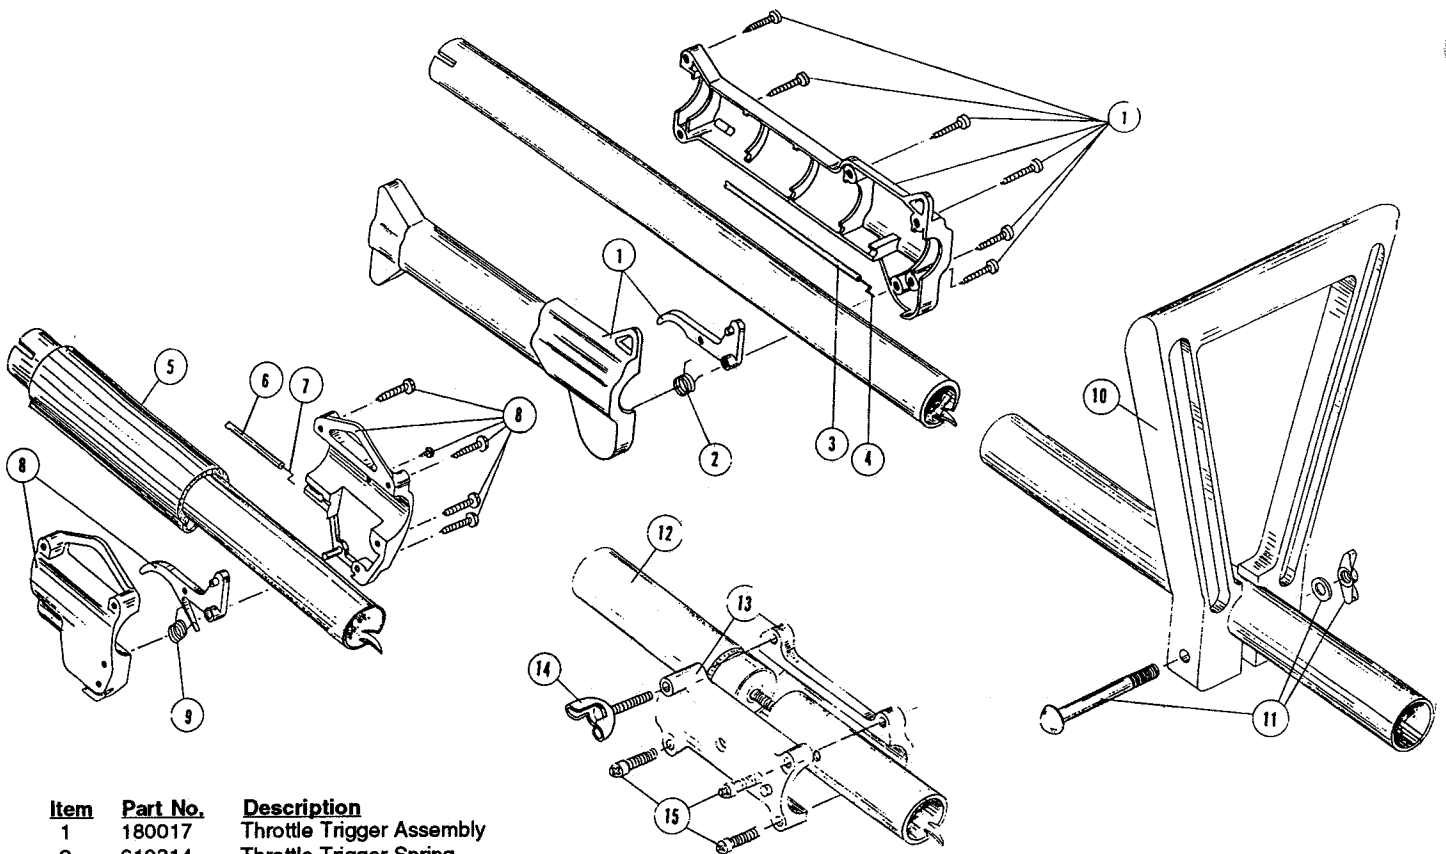

The above part numbers are for serial numbers 909002827 thru 009159700.

**BOOM & TRIMMER PARTS - RYAN 274-2**

Item	Part No.	Description
1	180017	Throttle Trigger Assembly
2	610314	Throttle Trigger Spring
3	180021	Throttle Cable Housing
4	610315	Throttle Cable
5	147590	Main Handle Grip
6	145889	Throttle Cable Housing
7	610315	Throttle Cable
8	153316	Throttle Trigger Assembly
9	610314	Throttle Trigger Spring
10	145568	D-Handle
11	153317	D-Handle Hardware Assembly
12	153669	Upper Drive Shaft Housing Assembly
13	153671	Split-Boom Coupling Set
14	147643	Adjustment Knob
15	683074	Coupling Bolt Assembly
16	153670	Lower Drive Shaft Housing Assembly
17	682060	Lower Clamp Assembly
18	682064	Flexible Drive Shaft
19	145570	Retaining Ring
20	145567	Washer
21	153312	Bushing Housing Assembly
22	153318	Guard Mounting Screw Assembly
23	153422	Guard and Blade Assembly
24	682061	Blade Assembly
25	153313	Spool Shaft
26	153619	Outer Spool and Eyelet Assembly
27	145566	Eyelet
28	610317	Retainer (10 pack)
29	610660	Spring
30	153600	Inner Reel
31	153066	Bump Head Knob Assembly