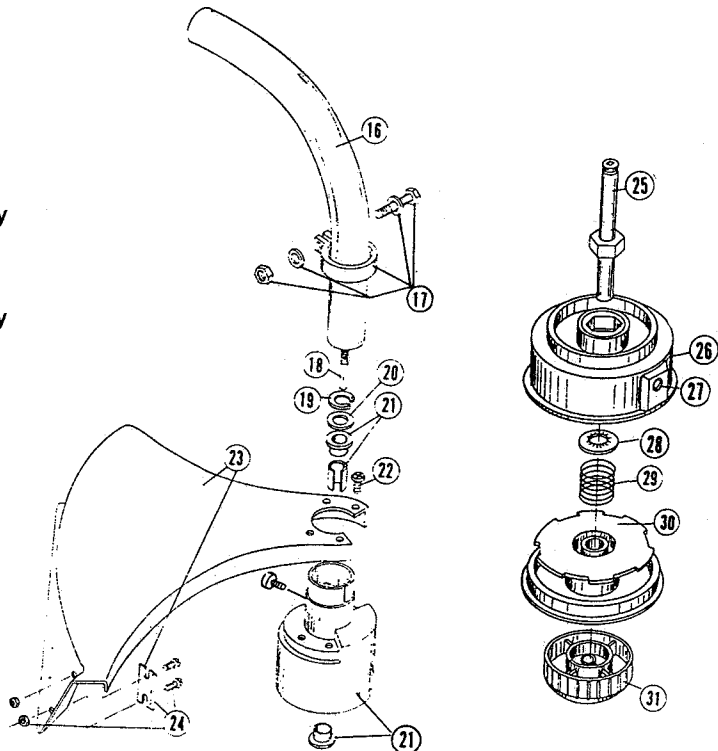

Optional Accessories

- 610375 Monofil Cutting Line, 50 ft.
- 153577 Spool and 30 ft. Line (dual)
- 682075 Shoulder Strap Assembly
- 147541 IDC 2-Cycle Oil (4 oz. can)
- not shown