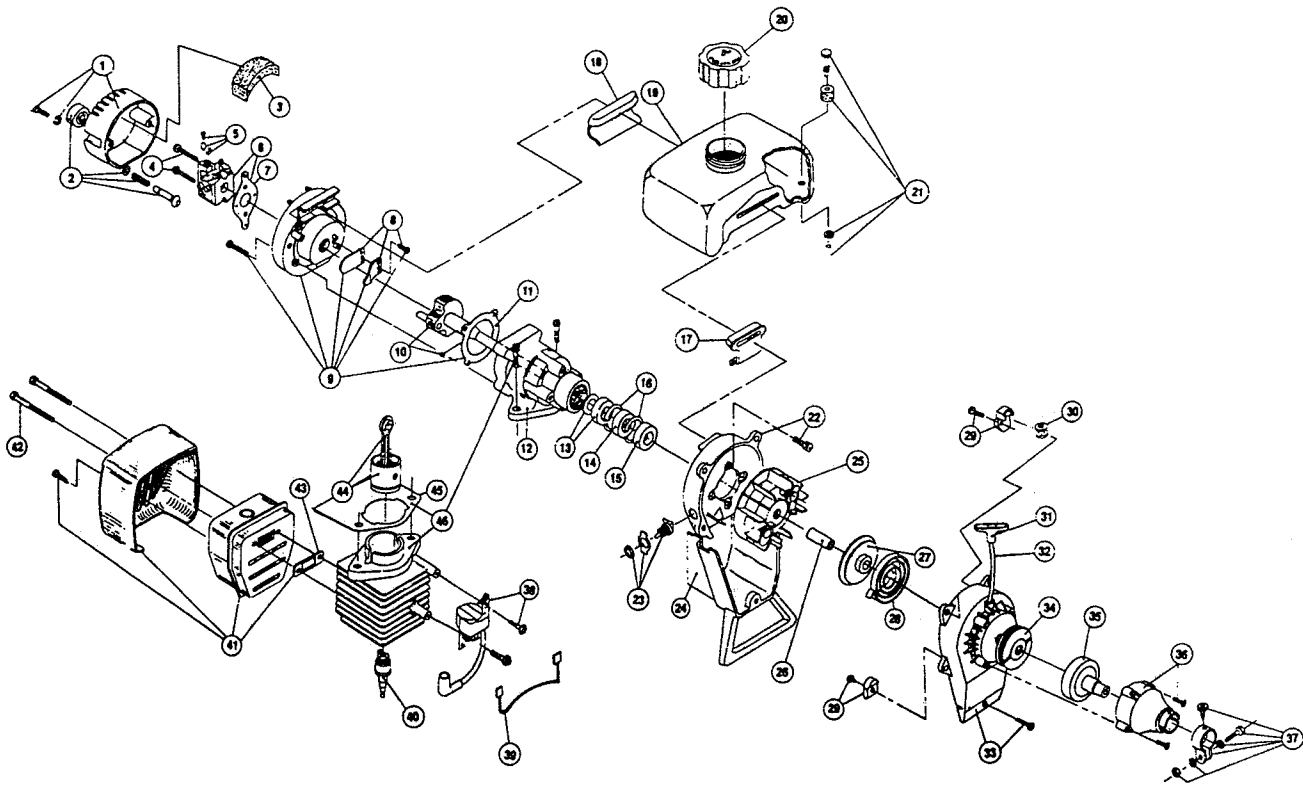

Item	Part No.	Description	Item	Part No.	Description
1	683414	Carburetor/Air Cleaner Cover Assembly (includes items 2 and 3)	33	153589	Starter Housing Assembly
2	682052	Choke Knob Assembly	34	153591	Clutch Rotor Assembly
3	610312	Air Cleaner Filter	35	153592	Clutch Drum Assembly
4	682505	Carburetor Mounting Screw Assembly	36	153590	Clutch Cover Assembly
5	682048	Throttle Adjustment Assembly (Walbro)	37	153597	Upper Clamp Assembly
5	147640	Throttle Adjustment Assembly (Tillotson)	38	683390	Module Assembly
5	180092	Throttle Adjustment Assembly (Zama)	39	153177	Wire Lead
6	180004	Carburetor Assembly	40	610311	Spark Plug
7	610675	Carburetor Gasket (10 pack)	41	180119	Muffler Assembly (includes item 39)
8	147573	Reed Assembly	42	147575	Muffler Mounting Bolt Assembly
9	180007	Carburetor Mount Assembly	43	610672	Exhaust Gasket (10 pack)
10	180022	Power Shaft Assembly	44	147012	Piston and Rod Assembly
11	612115	Carburetor Mount Gasket (10 pack)	45	145564	Cylinder Gasket (10 pack)
12	147015	Crankcase	46	180063	Cylinder Assembly
13	682041	Inner Bearing Assembly	*	180034	Engine Hardware Kit
14	610309	Seal	*	180011	Engine Gasket Kit
15	610308	Outer Bearing Assembly	*	153308	O.E.M. Carburetor Repair Kit (Walbro)
16	682040	Snap Ring Assembly	*	147170	O.E.M. Carburetor Repair Kit (Tillotson)
17	145308	Front Mounting Pad	*	180090	O.E.M. Carburetor Repair Kit (Zama)
18	612134	Rear Mounting Pad	*	153309	Gasket-Diaphragm Repair Kit (Walbro)
19	180008	Fuel Tank Assembly (items 20 and 21)	*	147171	Gasket-Diaphragm Repair Kit (Tillotson)
20	180000	Fuel Cap Assembly	*	180091	Gasket-Diaphragm Repair Kit (Zama)
21	682039	Fuel Line Assembly	*	682507	Piston Ring
22	153175	Shroud Assembly	*	180027	Short Block Assembly (items 10, 12-16, 40, 44-46)
23	682035	Switch Assembly	*	180026	Crankcase Service Assembly (items 10, 12-16)
24	153403	Shroud Extension and Stand	*	610676	Flywheel Key (10 pack)
25	153624	Flywheel Assembly	*	147544	Starter Housing Screw Set
26	145918	Spacer			
27	683856	Recoil Pulley Assembly			
28	613102	Recoil Spring			
29	153644	Pulley Retainer Assembly			
30	611061	Rope Guide			
31	610300	Pull Handle			
32	613103	Rope			
			*	not shown	

The above part numbers are for serial numbers 009159701 thru 110245125.