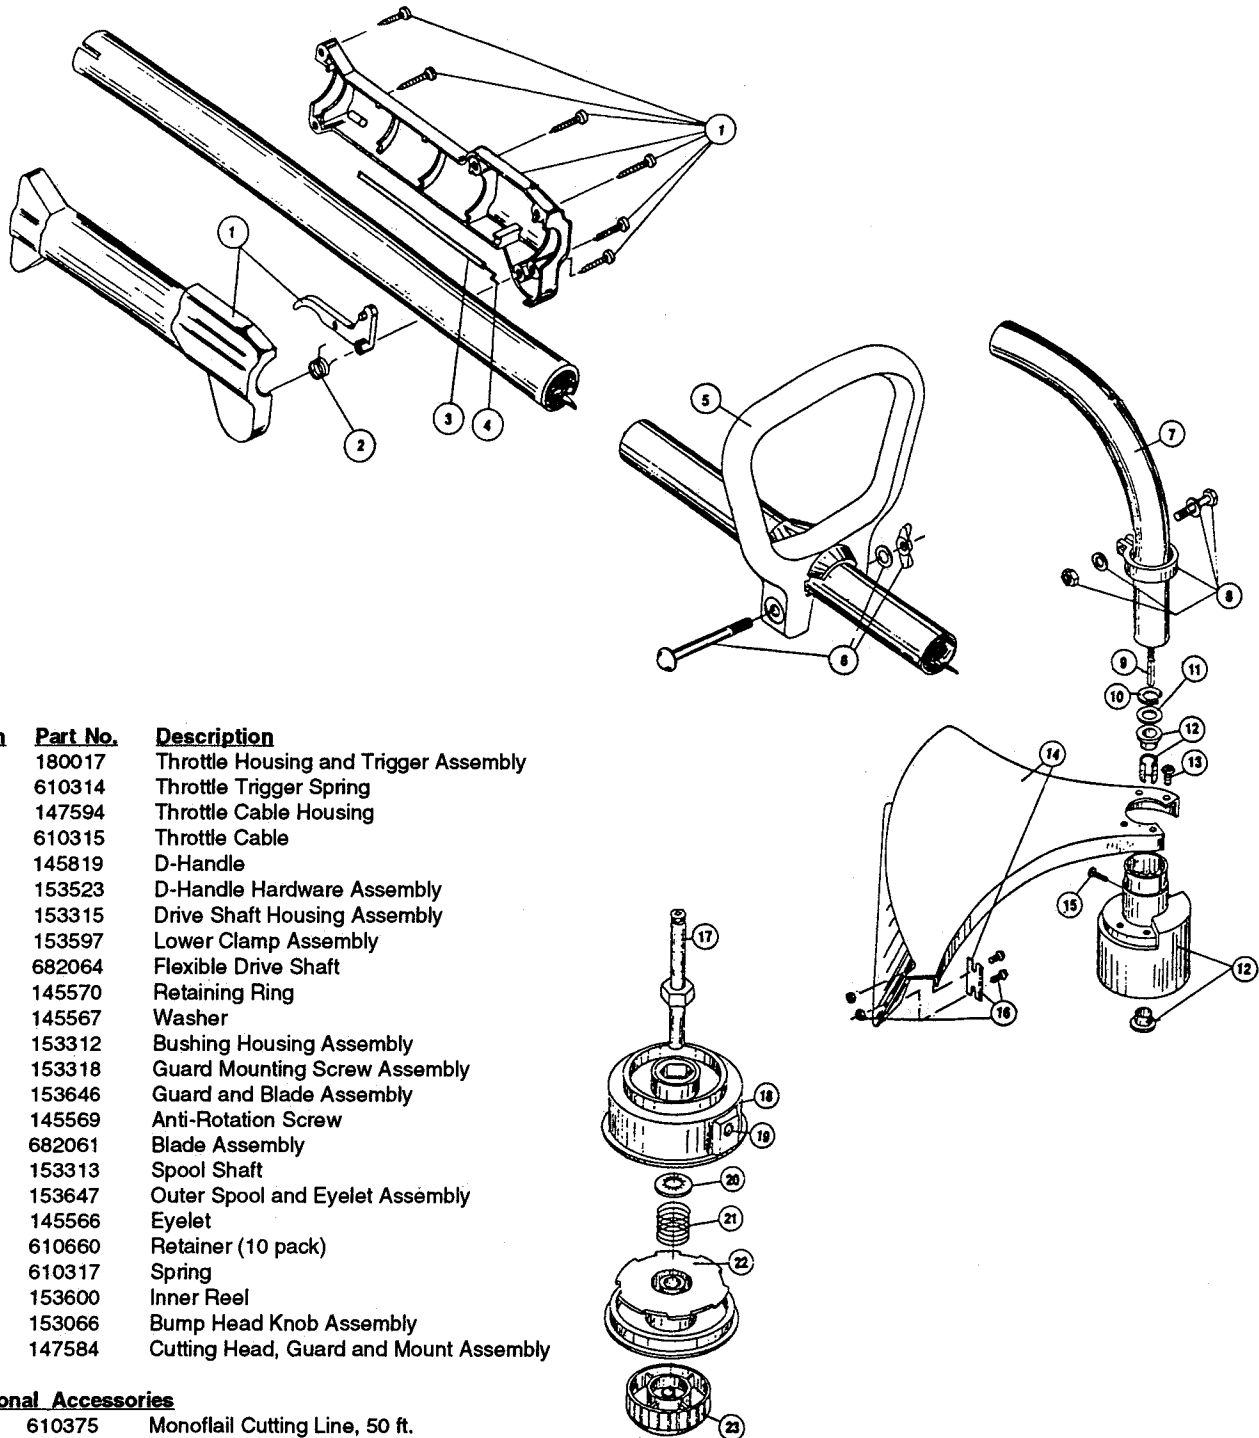

BOOM & TRIMMER PARTS - RYAN 264-3

Item	Part No.	Description
1	180017	Throttle Housing and Trigger Assembly
2	610314	Throttle Trigger Spring
3	147594	Throttle Cable Housing
4	610315	Throttle Cable
5	145819	D-Handle
6	153523	D-Handle Hardware Assembly
7	153315	Drive Shaft Housing Assembly
8	153597	Lower Clamp Assembly
9	682064	Flexible Drive Shaft
10	145570	Retaining Ring
11	145567	Washer
12	153312	Bushing Housing Assembly
13	153318	Guard Mounting Screw Assembly
14	153646	Guard and Blade Assembly
15	145569	Anti-Rotation Screw
16	682061	Blade Assembly
17	153313	Spool Shaft
18	153647	Outer Spool and Eyelet Assembly
19	145566	Eyelet
20	610660	Retainer (10 pack)
21	610317	Spring
22	153600	Inner Reel
23	153066	Bump Head Knob Assembly
*	147584	Cutting Head, Guard and Mount Assembly

Optional Accessories

*	610375	Monoflail Cutting Line, 50 ft.
*	153328	Spool and 30 ft. Line Assembly
*	682075	Shoulder Strap Assembly
*	147541	IDC 2-Cycle Oil (4 oz. can)

* not shown