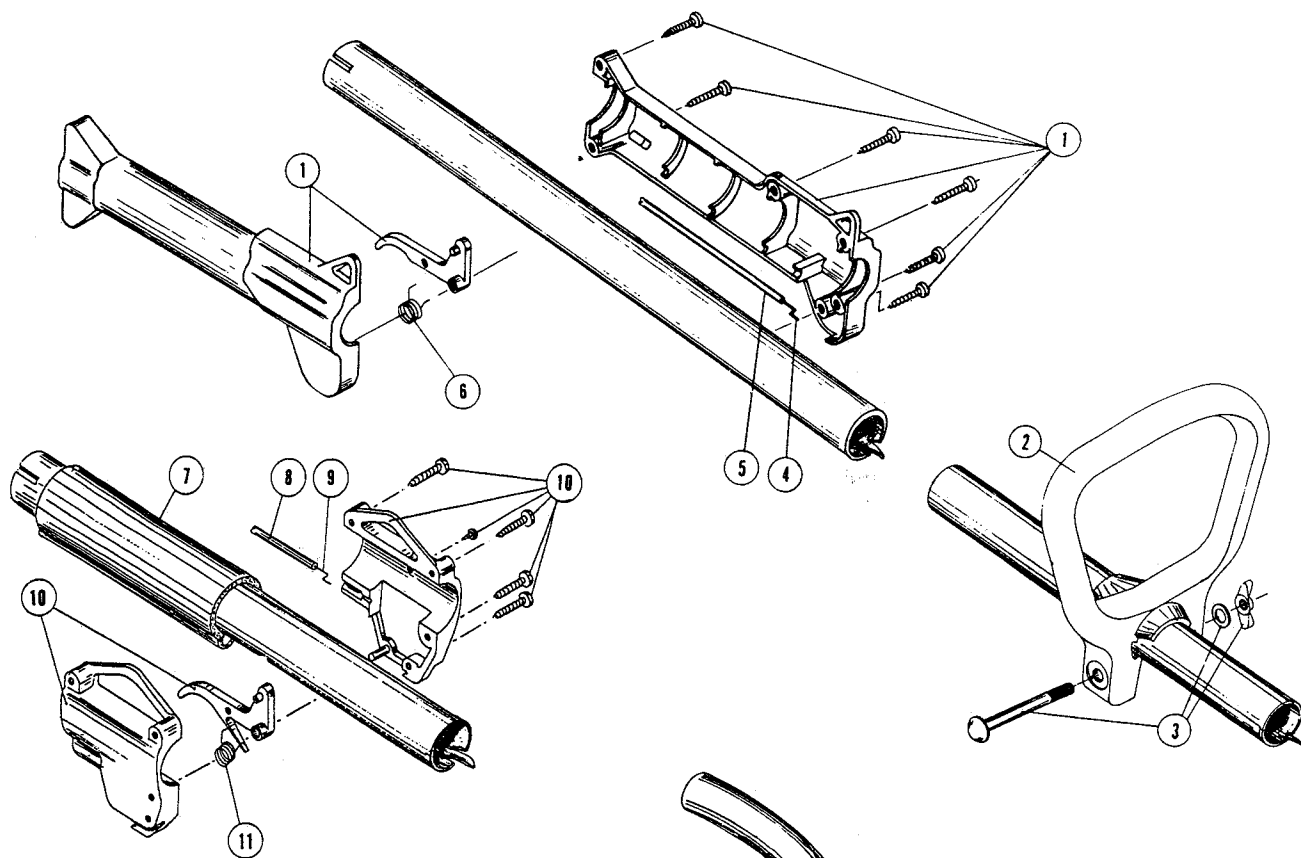

* not shown

The above part numbers are for serial numbers 909004827 thru 009147700.

BOOM & TRIMMER PARTS - RYAN 264-2

Item	Part No.	Description
1	180017	Throttle Trigger Assembly
2	145819	D-Handle
3	153523	D-Handle Hardware Assembly
4	610315	Throttle Cable
5	147594	Throttle Cable Housing Assembly
6	610314	Throttle Trigger Spring
7	147590	Main Handle Grip
8	147583	Throttle Cable Housing
9	610315	Throttle Cable
10	153316	Throttle Trigger Assembly
11	610314	Throttle Trigger Spring
12	153315	Drive Shaft Housing Assembly
13	682060	Lower Clamp Assembly
14	145567	Washer
15	153312	Bushing Housing Assembly
16	153318	Guard Mounting Screw Assembly
17	682061	Blade Assembly
18	145569	Anti-Rotation Screw
19	153646	Guard and Blade Assembly
20	145570	Retaining Ring
21	682064	Flexible Drive Shaft
22	153313	Spool Shaft
23	153647	Outer Spool and Eyelet Assembly
24	145566	Eyelet
25	610660	Retaining Washer
26	610317	Spring
27	153600	Inner Reel
28	153066	Bump Head Knob Assembly
*	610375	Monofil Cutting Line, 50 ft.
*	153328	Replacement Spool W/Line
*	682075	Shoulder Strap Assembly
*	147541	IDC 2-Cycle Oil (4 oz. can)