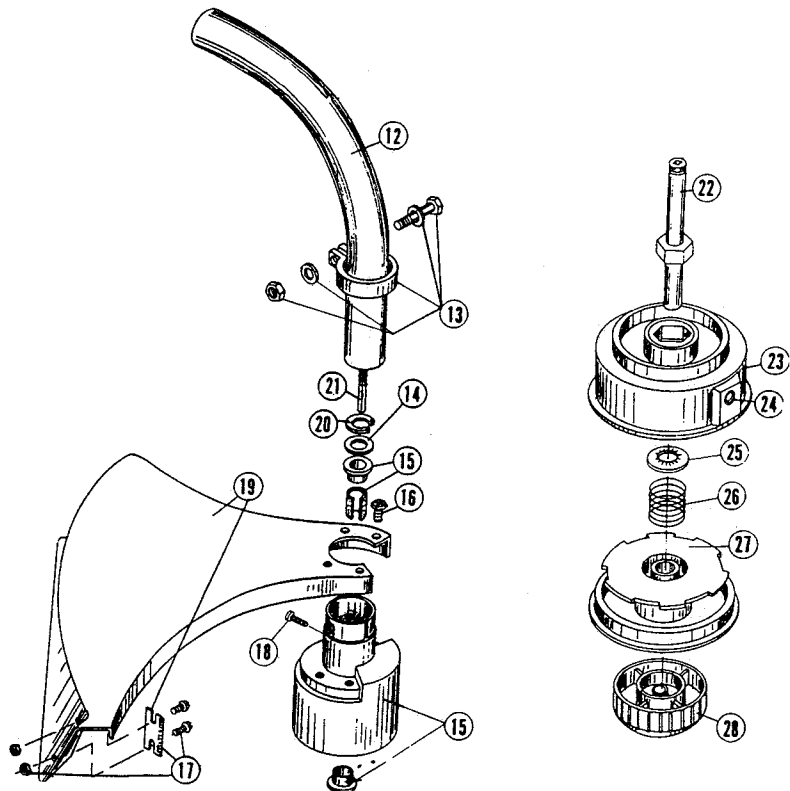

* not shown

The above part numbers are for serial numbers 909004827 thru 009147700.

BOOM & TRIMMER PARTS - RYAN 264-2

Item	Part No.	Description
1	180017	Throttle Trigger Assembly
2	145819	D-Handle
3	153523	D-Handle Hardware Assembly
4	610315	Throttle Cable
5	147594	Throttle Cable Housing Assembly
6	610314	Throttle Trigger Spring
7	147590	Main Handle Grip
8	147583	Throttle Cable Housing
9	610315	Throttle Cable
10	153316	Throttle Trigger Assembly
11	610314	Throttle Trigger Spring
12	153315	Drive Shaft Housing Assembly
13	682060	Lower Clamp Assembly
14	145567	Washer
15	153312	Bushing Housing Assembly
16	153318	Guard Mounting Screw Assembly
17	682061	Blade Assembly
18	145569	Anti-Rotation Screw
19	153646	Guard and Blade Assembly
20	145570	Retaining Ring
21	682064	Flexible Drive Shaft
22	153313	Spool Shaft
23	153647	Outer Spool and Eyelet Assembly
24	145566	Eyelet
25	610660	Retaining Washer
26	610317	Spring
27	153600	Inner Reel
28	153066	Bump Head Knob Assembly
*	610375	Monofil Cutting Line, 50 ft.
*	153328	Replacement Spool W/Line
*	682075	Shoulder Strap Assembly
*	147541	IDC 2-Cycle Oil (4 oz. can)