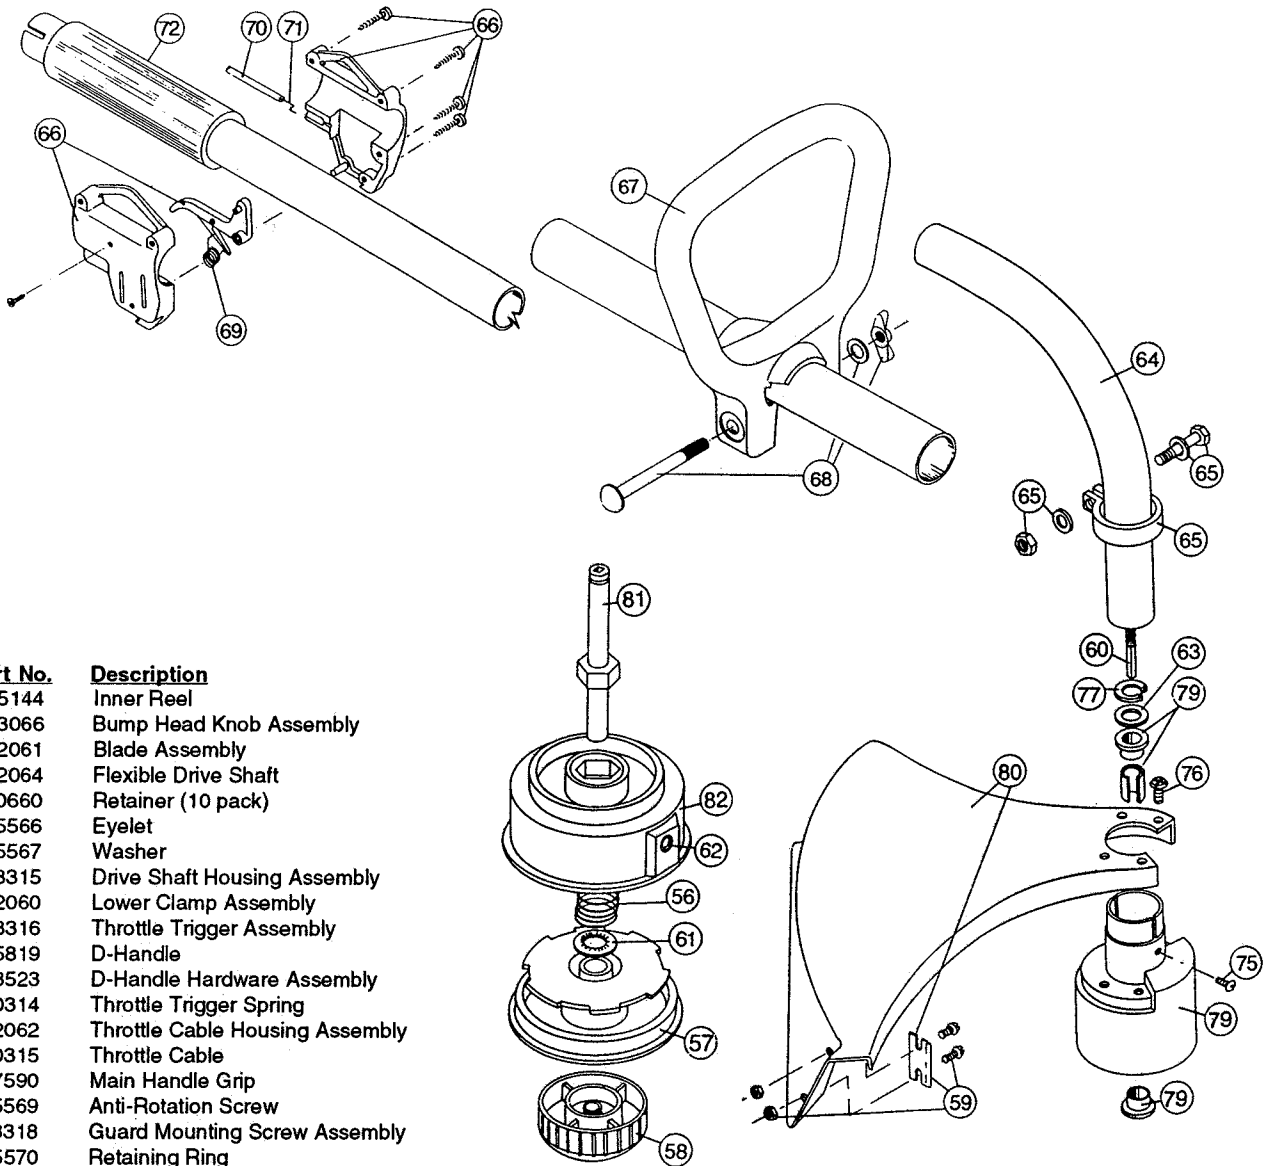

The above part numbers are for serial numbers 604062251 thru 809003001.

A Parts are for serial number 809003001 thru 909004826.

* not shown

BOOM & TRIMMER PARTS - RYAN 264/264-1

Item	Part No.	Description
57	145144	Inner Reel
58	153066	Bump Head Knob Assembly
59	682061	Blade Assembly
60	682064	Flexible Drive Shaft
61	610660	Retainer (10 pack)
62	145566	Eyelet
63	145567	Washer
64	153315	Drive Shaft Housing Assembly
65	682060	Lower Clamp Assembly
66	153316	Throttle Trigger Assembly
67	145819	D-Handle
68	153523	D-Handle Hardware Assembly
69	610314	Throttle Trigger Spring
70	682062	Throttle Cable Housing Assembly
71	610315	Throttle Cable
72	147590	Main Handle Grip
75	145569	Anti-Rotation Screw
76	153318	Guard Mounting Screw Assembly
77	145570	Retaining Ring
*78	153648	Cutting Head, Guard, and Mount Assembly
79	153312	Bushing Housing Assembly
80	153646	Guard and Blade Assembly (264-1)
*80	153422	Guard and Blade Assembly (264)
81	153313	Spool Shaft
*82	153647	Outer Spool and Eyelet Assembly (264-1)
82	153314	Outer Spool and Eyelet Assembly (264)
83	610317	Spring