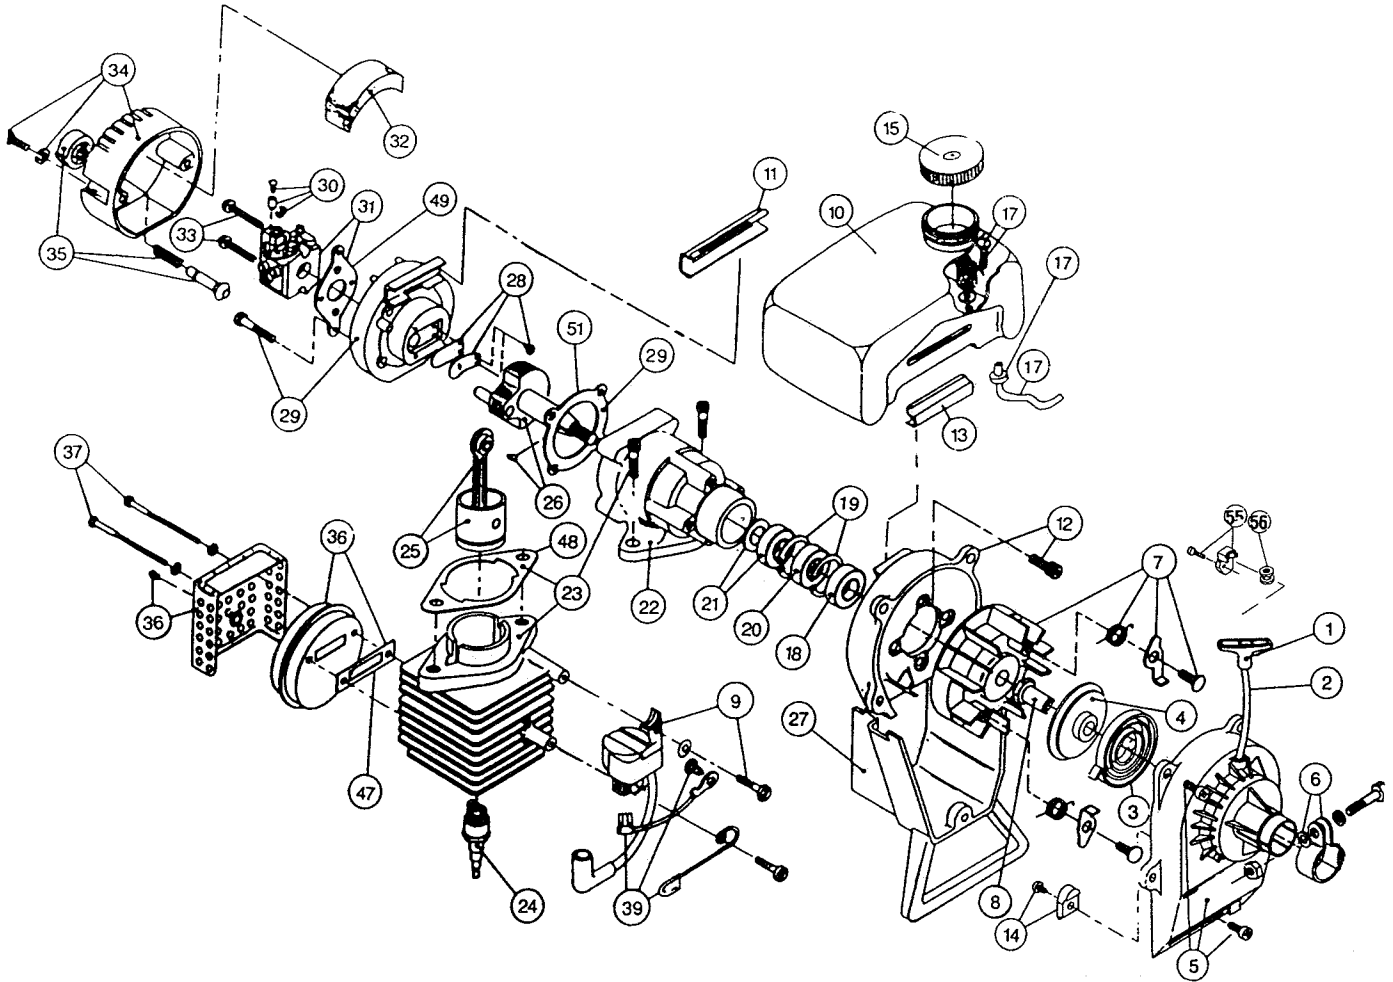

ENGINE PARTS - RYAN 264/264-1

Item	Part No.	Description	Item	Part No.	Description
1	610300	Pull Handle	A 37	682054	Muffler Mounting Bolt Assembly
A 2	610301	Rope	39	153611	Switch Assembly
3	613102	Recoil Spring	*40	682552	Engine Hardware Kit
4	683856	Recoil Pulley Assembly	*41	153307	Engine Gasket Kit
5	153612	Starter Housing Assembly (264-1)	*42	153308	O.E.M. Carburetor Repair Kit
5	153519	Starter Housing Assembly (264)	*43	153309	Gasket-Diaphragm Repair Kit
6	682032	Upper Clamp Assembly	*44	682507	Piston Ring
7	682307	Flywheel Assembly	*45	153310	Short Block Assembly (items 18-26)
8	610303	Square Drive Nut	*46	153311	Crankcase Service Assembly (items 18-22, 26)
9	683390	Module Assembly	47	610672	Exhaust Gasket (10 pack)
10	145818	Fuel Tank	48	145564	Cylinder Gasket (10 pack)
11	612134	Rear Mounting Pad	49	610675	Carburetor Gasket (10 pack)
12	153520	Shroud Assembly	*50	601676	Flywheel Key (10 pack)
13	145308	Front Mounting Pad	51	610673	Carburetor Mount Gasket (10 pack)
14	145310	Pulley Retainer Assembly	*52	683414	Complete Air Filter Assembly (items 32, 34, 35)
15	145562	Fuel Cap Assembly	*53	153522	Fuel Tank Assembly (items 10, 15, 17)
17	682039	Fuel Line Assembly	A*54	683412	Carburetor Mount and Reed Assembly (items 28 and 29)
18	610308	Outer Bearing	55	153644	Pulley and Rope Guide Retainer
19	682040	Snap Ring Assembly	56	611061	Rope Guide
20	610309	Seal			
21	682041	Inner Bearing Assembly			
22	145563	Crankcase			
A23	153301	Cylinder Assembly			
24	610311	Spark Plug			
25	153302	Piston and Rod Assembly			
26	153303	Power Shaft Assembly			
27	153403	Shroud Extension and Stand			
A28	682046	Reed Assembly			
29	683409	Carburetor Mount Assembly			
A30	682048	Throttle Adjustment Assembly	2	613103	Rope
A31	683063	Carburetor Assembly (264-1)	23	147607	Cylinder Assembly
31	153304	Carburetor Assembly (264)	28	147573	Reed Assembly
32	610312	Air Cleaner Filter	30	147640	Throttle Adjustment Assembly (Tillotson)
33	682505	Carburetor Mounting Screw Assembly	31	147641	Carburetor Assembly (Tillotson)
34	683410	Air Cleaner Cover Assembly	37	682054	Muffler Bolts
35	682052	Choke Knob Assembly	*54	147611	Carburetor Mount and Reed Assembly
36	153306	Muffler Assembly			

The above part numbers are for serial numbers 604062251 thru 809003001.

A Parts are for serial number 809003001 thru 909004826.

* not shown