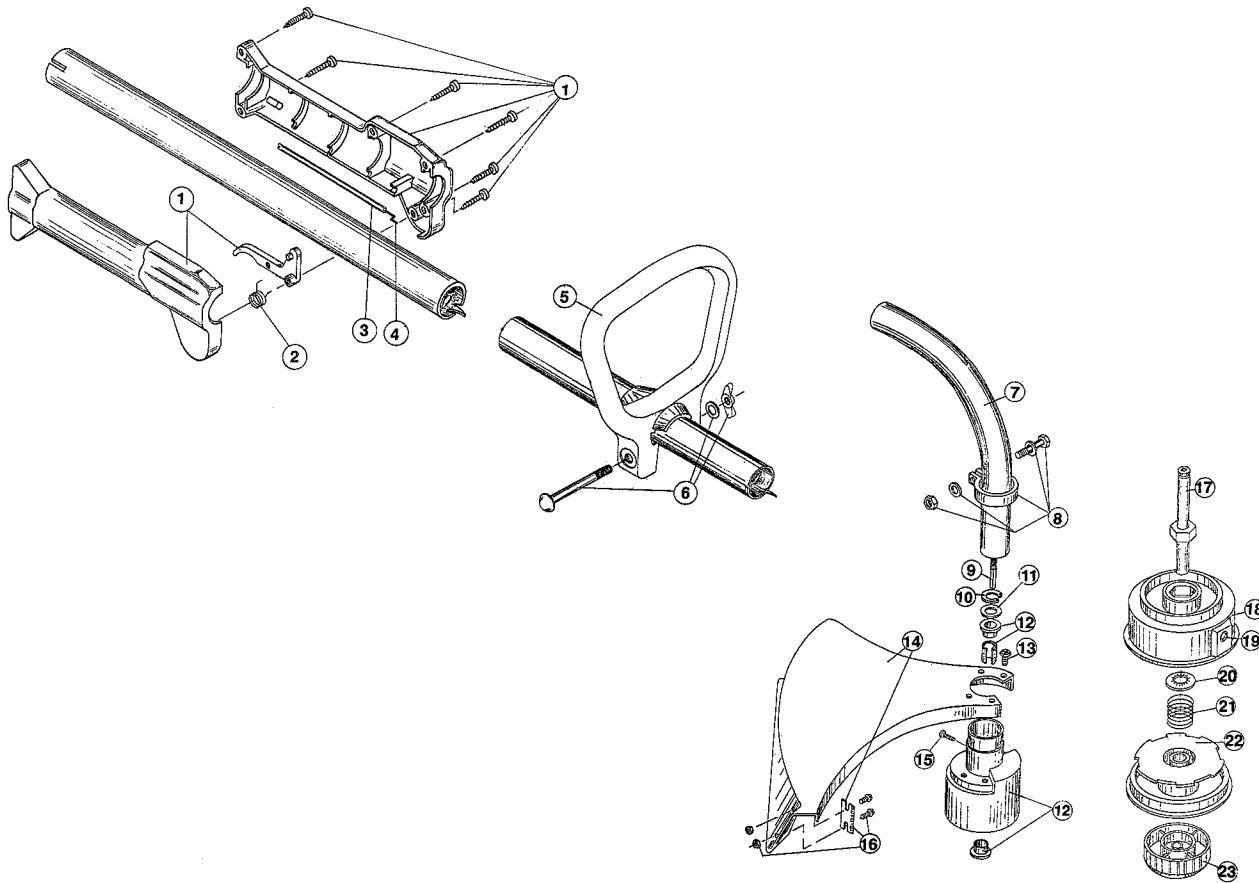

BOOM & TRIMMER PARTS - RYAN 264 ADDENDUM

Item	Part No.	Description
1	180017	Throttle Housing and Trigger Housing
2	610314	Throttle Trigger Spring
3	147594	Throttle Cable Housing
4	610315	Throttle Cable
5	145819	D-Handle
6	153523	D-Handle Hardware Assembly
7	153315	Drive Shaft Housing Assembly
8	153597	Lower Clamp Assembly
9	682064	Flexible Drive Shaft
10	145570	Retaining Ring
11	145567	Washer
12	153312	Bushing Housing Assembly
13	153318	Guard Mounting Screw Assembly
14	147593	Guard and Blade Assembly
15	145569	Anti-Rotation Screw
16	682061	Blade Assembly
17	153313	Spool Shaft
18	153619	Outer Spool and Eyelet Assembly

Item	Part No.	Description
19	145566	Eyelet
20	610660	Retainer (10 pack)
21	610317	Spring
22	153600	Inner Reel
23	153066	Bump Head Knob Assembly
*	147584	Cutting Head, Guard and Mount Assembly

Optional Accessories

*	610375	Monofil Cutting Line, 50 ft.
*	153577	Spool and 30 ft. Line Assembly
*	682075	Shoulder Strap Assembly
*	147541	IDC 2-Cycle Oil (4 oz. can)
*	147823	Complete Cutting Head Assembly

* not shown

The above part numbers are for serial numbers 012030601 and greater.