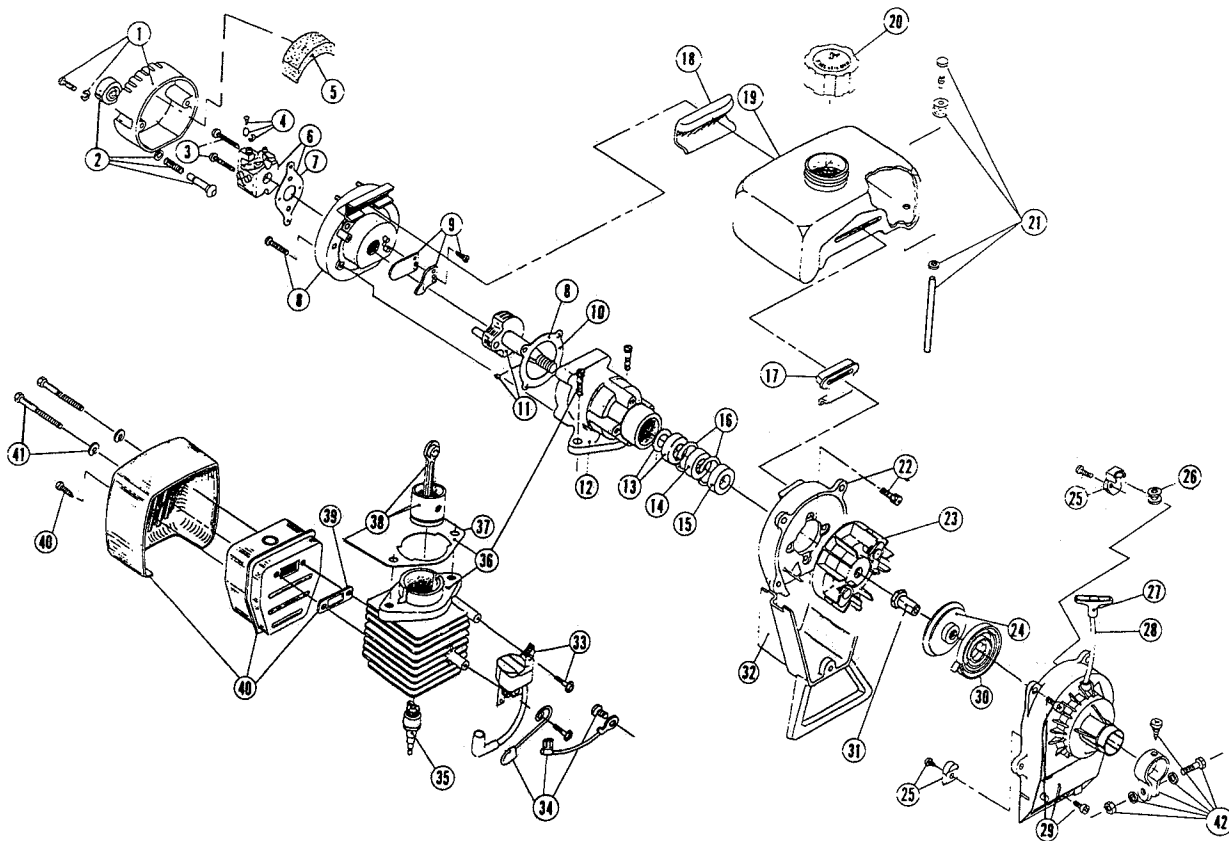

Item	Part No.	Description	Item	Part No.	Description
1	683414	Air Cleaner Cover Assembly (items 1, 2, 5)	30	613102	Recoil Spring
2	682052	Choke Knob Assembly	31	610303	Square Drive Nut
3	682505	Carburetor Mounting Screw Assembly	32	153403	Shroud Extension and Stand
4	682048	Throttle Adjustment Assembly (Walbro)	33	683390	Module Assembly
4	147640	Throttle Adjustment Assembly (Tillotson)	34	153611	Switch Assembly
5	610312	Air Cleaner Filter	35	610311	Spark Plug
6	180004	Carburetor Assembly	36	147598	Cylinder Assembly
7	610675	Carburetor Gasket (10 pack)	37	145564	Cylinder Gasket (10 pack)
8	180007	Carburetor Mount Assembly (items 8 and 9)	38	180001	Piston and Rod Assembly
9	147573	Reed Assembly	39	610672	Exhaust Gasket (10 pack)
10	612115	Carburetor Mount Gasket (10 pack)	40	180005	Muffler Assembly
11	180002	Power Shaft Assembly	41	147575	Muffler Mounting Bolt Assembly
12	147015	Crankcase	42	682032	Upper Clamp Assembly
13	682041	Inner Bearing Assembly	*	180012	Engine Hardware Kit
14	610309	Seal	*	180011	Engine Gasket Kit
15	610308	Outer Bearing	*	153308	O.E.M. Carburetor Repair Kit (Walbro)
16	682040	Snap Ring Assembly	*	180019	O.E.M. Carburetor Repair Kit (Tillotson)
17	145308	Front Mounting Pad	*	153309	Gasket-Diaphragm Repair Kit (Walbro)
18	612134	Rear Mounting Pad	*	180020	Gasket-Diaphragm Repair Kit (Tillotson)
19	180008	Fuel Tank Assembly (includes items 20 and 21)	*	180013	Piston Ring
20	180000	Fuel Cap Assembly	*	180010	Short Block
21	682039	Fuel Line Assembly	*	180009	Crankcase Assembly
22	153520	Shroud Assembly	*	610676	Flywheel Key (10 pack)
23	153624	Flywheel Assembly	*	147544	Starter Housing Screw Set
24	683856	Recoil Pulley Assembly			
25	153644	Rope Guide and Pulley Retainers			
26	611061	Rope Guide			
27	610300	Pull Handle			
28	613103	Rope			
29	153612	Starter Housing Assembly			

* not shown

The above part numbers are for serial numbers 909004827 thru 009147700.