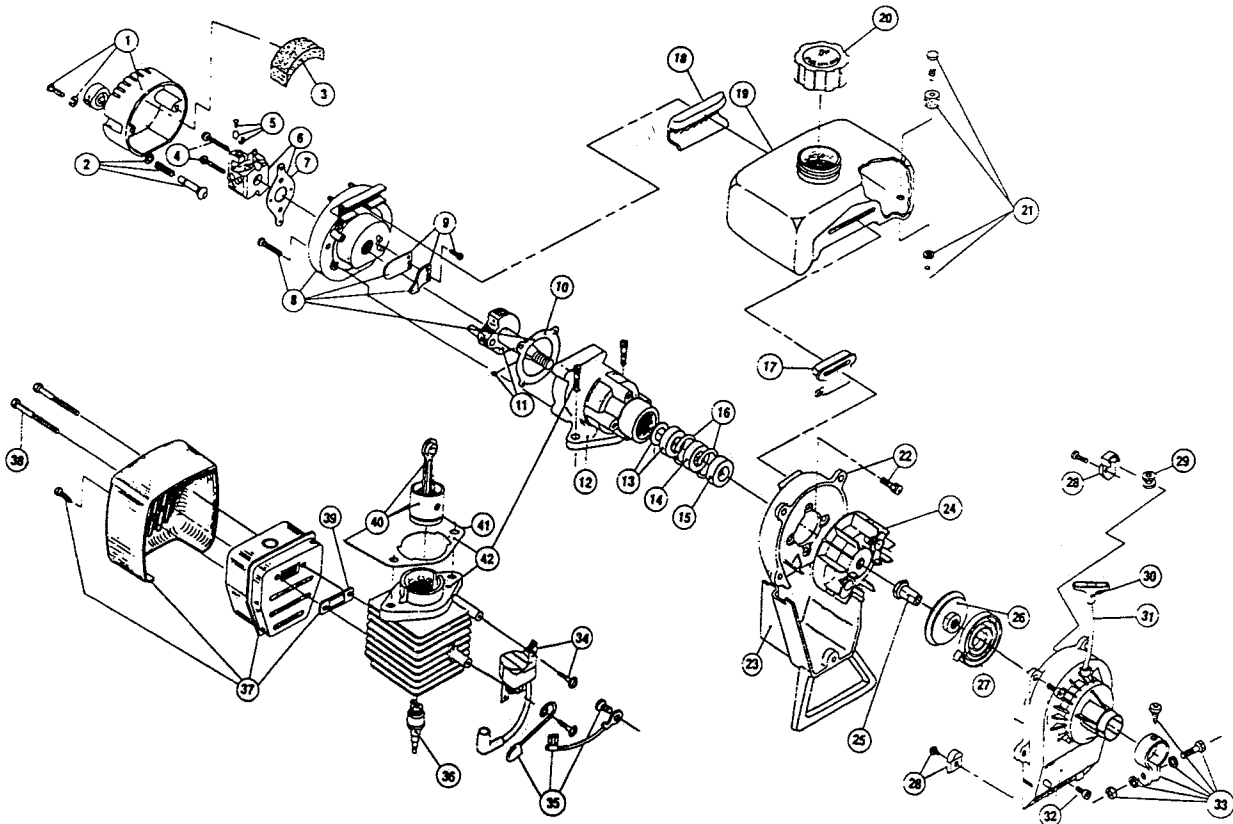

ENGINE PARTS - RYAN 264-3

Item	Part No.	Description
1	683414	Carburetor/Air Cleaner Cover Assembly (includes items 2 and 3)
2	682052	Choke Knob Assembly
3	610312	Air Cleaner Filter
4	682505	Carburetor Mounting Screw Assembly
5	682048	Throttle Adjustment Assembly (Tillotson)
5	147640	Throttle Adjustment Assembly (Walbro)
5	180092	Throttle Adjustment Assembly (Zama)
6	180004	Carburetor Assembly
7	610675	Carburetor Gasket (10 pack)
8	180007	Carburetor Mount Assembly
9	147573	Reed Assembly
10	612115	Carburetor Mount Gasket (10 pack)
11	180002	Power Shaft Assembly
12	147015	Crankcase
13	682041	Inner Bearing Assembly
14	610309	Seal
15	610308	Outer Bearing Assembly
16	682040	Snap Ring Assembly
17	145308	Front Mounting Pad
18	612134	Rear Mounting Pad
19	180008	Fuel Tank Assembly (includes items 20 and 21)
20	180000	Fuel Cap Assembly
21	682039	Fuel Line Assembly
22	153520	Shroud Assembly
23	153403	Shroud Extension and Stand
24	153624	Flywheel Assembly
25	610303	Square Drive Nut
26	683856	Recoil Pulley Assembly
27	613102	Recoil Spring
28	153644	Pulley Retainer Assembly
29	611061	Rope Guide

Item	Part No.	Description
30	610300	Pull Handle
31	613103	Rope
32	153612	Starter Housing Assembly
33	153597	Upper Clamp Assembly
34	683390	Module Assembly
35	153611	Switch Assembly
36	610311	Spark Plug
37	180119	Muffler Assembly
38	147575	Muffler Mounting Bolt Assembly
39	610672	Exhaust Gasket (10 pack)
40	180001	Piston and Rod Assembly
41	145564	Cylinder Gasket (10 pack)
42	147598	Cylinder Assembly
*	180012	Engine Hardware Kit
*	180011	Engine Gasket Kit
*	153308	O.E.M. Carburetor Repair Kit (Walbro)
*	147170	O.E.M. Carburetor Repair Kit (Tillotson)
*	180090	O.E.M. Carburetor Repair Kit (Zama)
*	153309	Gasket-Diaphragm Repair Kit (Walbro)
*	147171	Gasket-Diaphragm Repair Kit (Tillotson)
*	180091	Gasket-Diaphragm Repair Kit (Zama)
*	180013	Piston Ring
*	180010	Short Block Assembly (items 11-16, 36, 40-42)
*	180009	Crankcase Service Assembly (items 11-16)
*	610676	Flywheel Key (10 pack)
*	147544	Starter Housing Screw Set
*		not shown

The above part numbers are for serial numbers 009147701 thru 012003060.