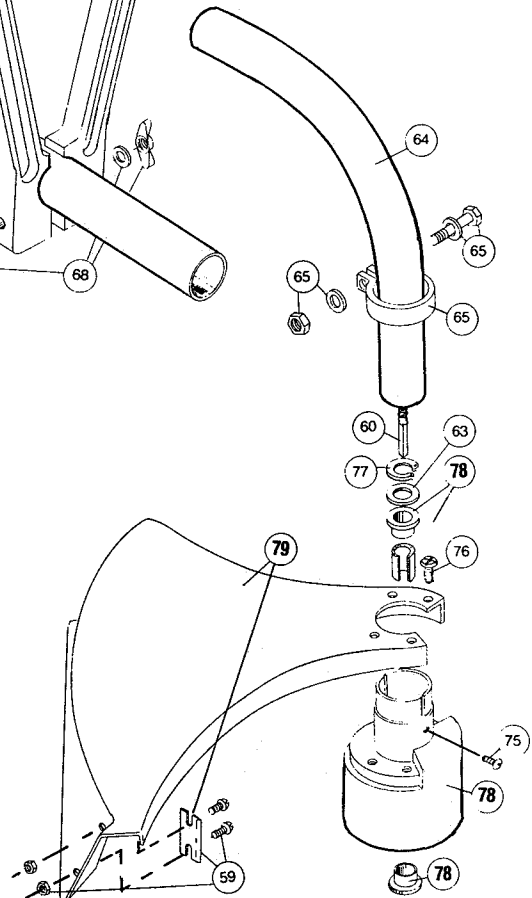

BOOM & TRIMMER PARTS - RYAN 263

Item	Part No.	Description
57	145144	Inner Reel
58	153066	Bump Head Knob Assembly
59	682061	Blade Assembly
60	682064	Flexible Drive Shaft
61	610660	Retainer (10 pack)
62	145566	Eyelet
63	145567	Washer
64	153315	Drive Shaft Housing Assembly
65	682060	Lower Clamp Assembly
66	153316	Throttle Trigger Assembly
67	145568	D-Handle
68	153317	D-Handle Hardware Assembly
69	610314	Throttle Trigger Spring
70	682062	Throttle Cable Housing Assembly
71	610315	Throttle Cable