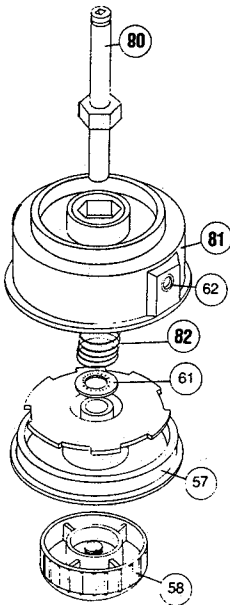

BOOM & TRIMMER PARTS - RYAN 263

Item	Part No.	Description
57	145144	Inner Reel
58	153066	Bump Head Knob Assembly
59	682061	Blade Assembly
60	682064	Flexible Drive Shaft
61	610660	Retainer (10 pack)
62	145566	Eyelet
63	145567	Washer
64	153315	Drive Shaft Housing Assembly
65	682060	Lower Clamp Assembly
66	153316	Throttle Trigger Assembly
67	145568	D-Handle
68	153317	D-Handle Hardware Assembly
69	610314	Throttle Trigger Spring
70	682062	Throttle Cable Housing Assembly
71	610315	Throttle Cable