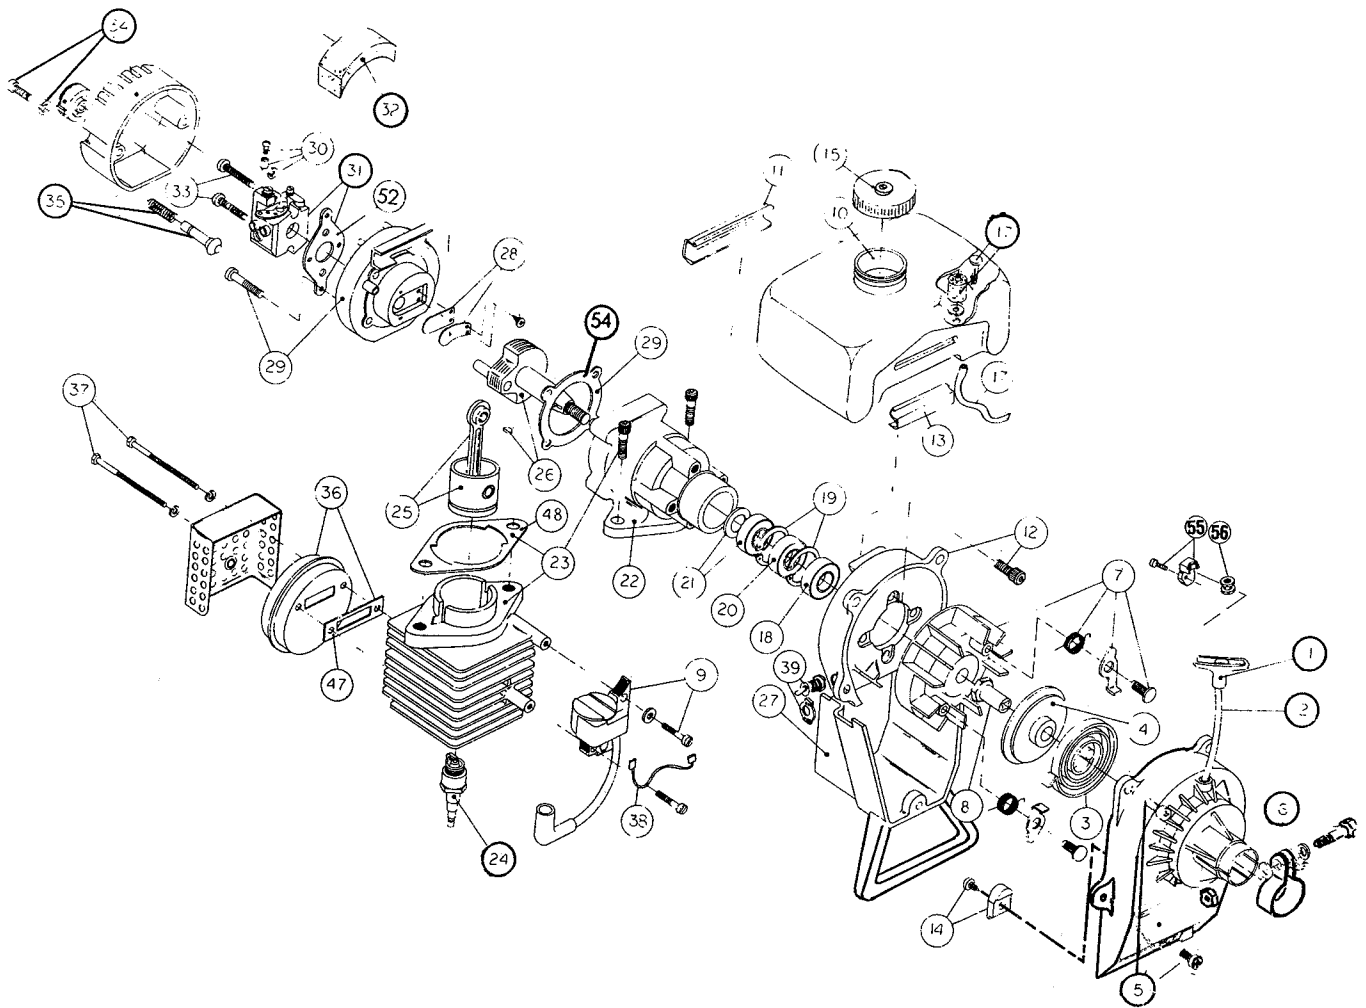

ENGINE PARTS - RYAN 263

Item	Part No.	Description	Item	Part No.	Description
1	610300	Pull Handle	32	610312	Air Cleaner Filter
2	610301	Rope	33	682505	Carburetor Mounting Screw Assembly
3	613102	Recoil Spring	34	153305	Air Cleaner Cover Assembly
4	683856	Recoil Pulley Assembly	35	682052	Choke Knob Assembly
5	153402	Starter Housing Assembly	36	153306	Muffler Assembly
6	682032	Upper Clamp Assembly	37	682054	Muffler Mounting Bolt Assembly
7	682307	Flywheel Assembly	38	153177	Wire Lead
8	610303	Square Drive Nut	39	682035	Switch Assembly
9	683390	Module Assembly	*40	682552	Engine Hardware Kit
10	145680	Fuel Tank	*41	153307	Engine Gasket Kit
11	145307	Rear Mounting Pad	*42	153308	O.E.M. Carburetor Repair Kit
12	153175	Shroud Assembly	*43	153309	Gasket-Diaphragm Repair Kit
13	145308	Front Mounting Pad	*44	682507	Piston Ring
14	145310	Pulley Retainer Assembly	*45	153310	Short Block Assembly (items 18-26)
15	145562	Fuel Cap Assembly	*46	153311	Crankcase Service Assembly (items 18-22, 26)
17	682039	Fuel Line Assembly	47	610672	Exhaust Gasket (10 pack)
18	610308	Outer Bearing	48	145564	Cylinder Gasket (10 pack)
19	682040	Snap Ring Assembly	*49	683264	Complete Air Filter Assembly (items 32, 34, 35)
20	610309	Seal	*50	153427	Fuel Tank Assembly (items 10, 15, 17)
21	682041	Inner Bearing Assembly	*51	683277	Carburetor Mount and Reed Assembly (items 28 and 29)
22	145563	Crankcase	52	610675	Carburetor Gasket (10 pack)
23	153301	Cylinder Assembly	*53	610676	Flywheel Key (10 pack)
24	610311	Spark Plug	54	610673	Carburetor Mount Gasket (10 pack)
25	153302	Piston and Rod Assembly	55	153644	Pulley and Rope Guide Retainer
26	153303	Power Shaft Assembly	56	611061	Rope Pulley
27	153403	Shroud Extension and Stand			
28	682046	Reed Assembly			
29	682504	Carburetor Mount Assembly			
30	682048	Throttle Adjustment Assembly			
31	153304	Carburetor Assembly			
			*	not shown