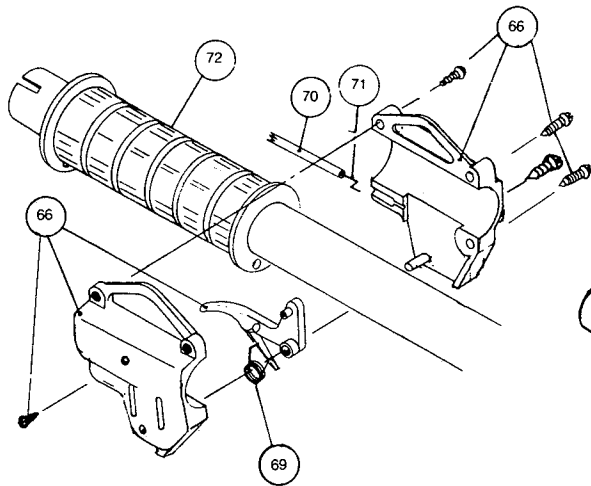

BOOM & TRIMMER PARTS - RYAN 263

Item	Part No.	Description
57	145144	Inner Reel
58	153066	Bump Head Knob Assembly
59	682061	Blade Assembly
60	682064	Flexible Drive Shaft
61	610660	Retainer (10 pack)
62	145566	Eyelet
63	145567	Washer
64	153315	Drive Shaft Housing Assembly
65	682060	Lower Clamp Assembly
66	153316	Throttle Trigger Assembly
67	145568	D-Handle
68	153317	D-Handle Hardware Assembly
69	610314	Throttle Trigger Spring
70	682062	Throttle Cable Housing Assembly
71	610315	Throttle Cable