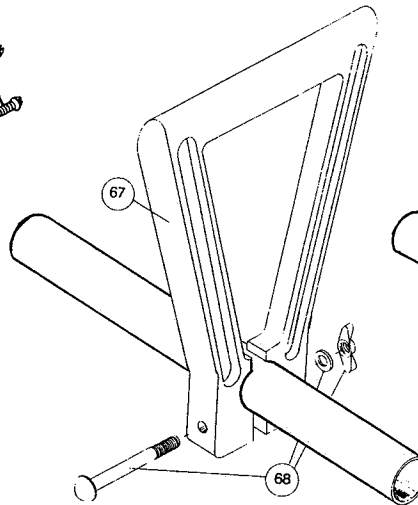

BOOM & TRIMMER PARTS - RYAN 263

Item	Part No.	Description
57	145144	Inner Reel
58	153066	Bump Head Knob Assembly
59	682061	Blade Assembly
60	682064	Flexible Drive Shaft
61	610660	Retainer (10 pack)
62	145566	Eyelet
63	145567	Washer
64	153315	Drive Shaft Housing Assembly
65	682060	Lower Clamp Assembly
66	153316	Throttle Trigger Assembly
67	145568	D-Handle
68	153317	D-Handle Hardware Assembly
69	610314	Throttle Trigger Spring
70	682062	Throttle Cable Housing Assembly
71	610315	Throttle Cable