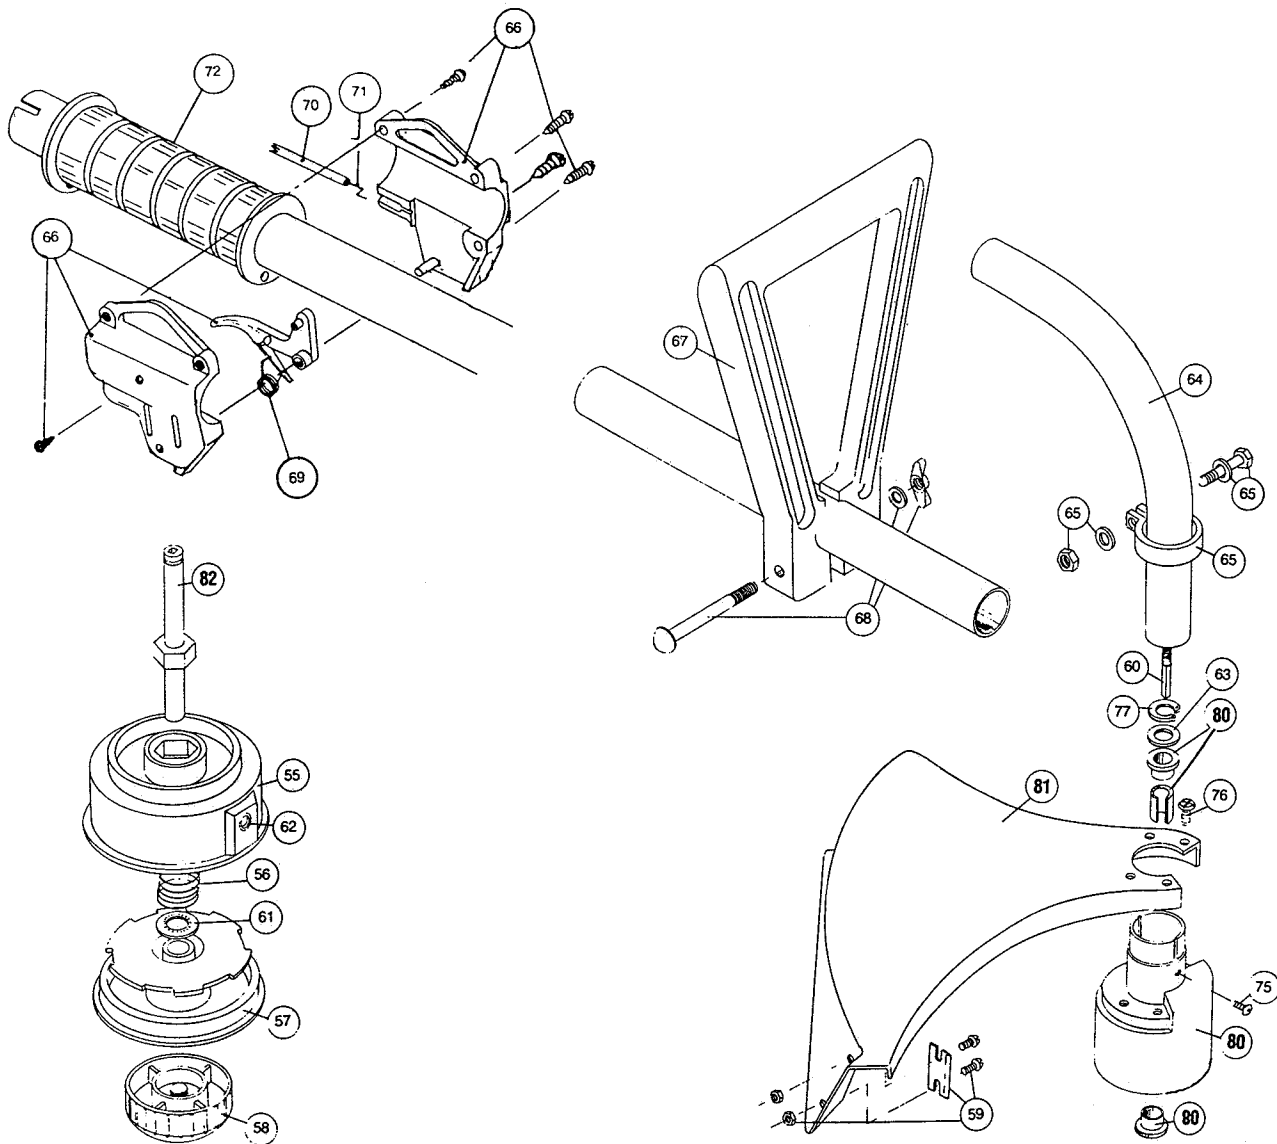

* not shown

BOOM & TRIMMER PARTS - RYAN 262

<u>Item</u>	<u>Part No.</u>	<u>Description</u>	<u>Item</u>	<u>Part No.</u>	<u>Description</u>
55	153314	Outer Spool	70	682062	Throttle Cable Housing Assembly
56	610317	Spring	71	610315	Throttle Cable
57	145144	Inner Reel	72	610313	Main Handle Grip
58	153066	Bump Head Knob Assembly	*73	610375	Monofil Cutting Line 50 ft. (2 fills)
59	682061	Blade Assembly	75	145569	Anti-Rotation Screw
60	682064	Flexible Drive Shaft	76	153318	Guard Mounting Screw Assembly
61	610660	Retainer (10 pack)	77	145570	Retaining Ring
62	145566	Eyelet	*78	153326	Cutting Head Complete
63	145567	Washer	*79	153328	Replacement Single Line Cartridge
64	153315	Drive Shaft Housing Assembly	80	153312	Bushing Housing Assembly
65	682060	Lower Clamp Assembly	81	154565	Guard and Blade Assembly
66	153316	Throttle Cable Housing Assembly	82	153313	Spool Shaft
67	145568	D-Handle			
68	153317	D-Handle Hardware Assembly			
69	610314	Throttle Trigger Spring			