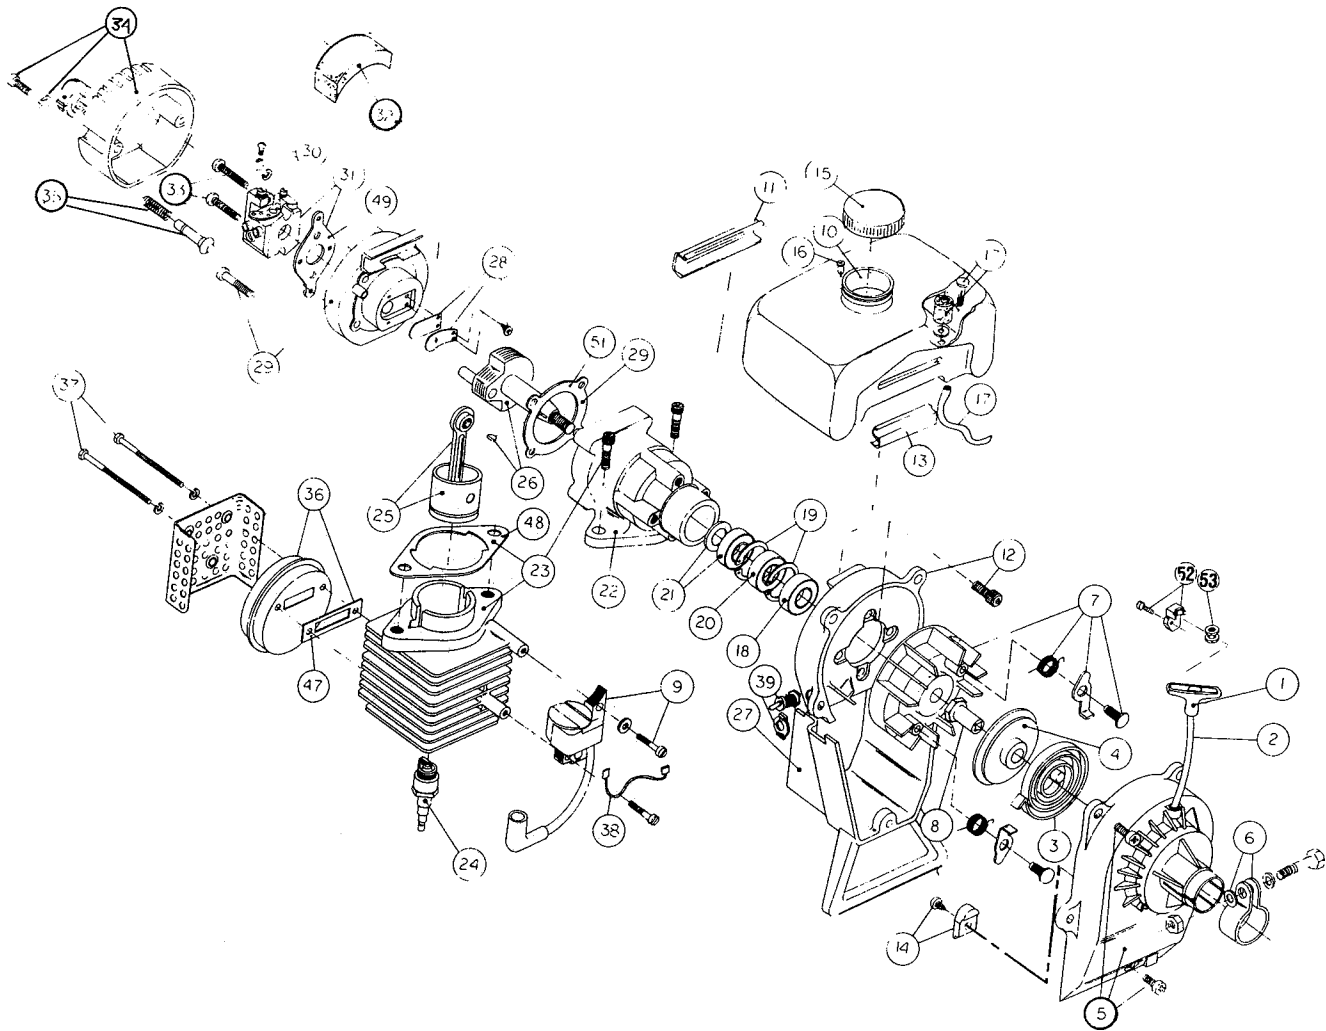

ENGINE PARTS - RYAN 261

<u>Item</u>	<u>Part No.</u>	<u>Description</u>	<u>Item</u>	<u>Part No.</u>	<u>Description</u>
1	610300	Pull Handle	29	682504	Carburetor Mount Assembly
2	610301	Rope	30	682048	Throttle Adjustment Assembly
3	613102	Recoil Spring	31	682310	Carburetor Assembly
4	683856	Recoil Pulley Assembly	32	610312	Air Cleaner Filter
5	153174	Starter Housing Assembly	33	682505	Carburetor Mounting Screw Assembly
6	682032	Upper Clamp Assembly	34	682051	Carburetor Cleaner Cover Assembly
7	682307	Flywheel Assembly	35	682052	Choke Knob Assembly
8	610303	Square Drive Nut	36	682311	Muffler Assembly
9	682498	Module Assembly	37	682054	Muffler Mounting Bolt Assembly
10	145306	Fuel Tank	38	153177	Wire Lead
11	145307	Rear Mounting Pad	39	682035	Switch Assembly
12	153175	Shroud Assembly	*40	682552	Engine Hardware Kit
13	145308	Front Mounting Pad	*41	682055	Engine Gasket Kit
14	145310	Pulley Retainer Assembly	*42	682057	O.E.M. Carburetor Repair Kit
15	145311	Fuel Cap	*43	682058	Gasket-Diaphragm Repair Kit
16	611058	Fuel Tank Vent	*44	682507	Piston Ring
17	682039	Fuel Line Assembly	*45	153179	Short Block Assembly (items 18-26)
18	610308	Outer Bearing	*46	153180	Crankcase Service Assembly (items 18-22, 26)
19	682040	Snap Ring Assembly	47	610672	Exhaust Gasket (10 pack)
20	610309	Seal	48	610674	Cylinder Gasket (10 pack)
21	682041	Inner Bearing Assembly	49	610675	Carburetor Gasket (10 pack)
22	610310	Crankcase	50	601676	Flywheel Key (10 pack)
23	682548	Cylinder Assembly	51	610673	Carburetor Mount Gasket (10 pack)
24	610311	Spark Plug	52	153644	Pulley and Rope Guide Retainer
25	153302	Piston and Rod Assembly	53	611061	Rope Guide
26	682549	Power Shaft Assembly			
27	153178	Shroud Extension and Stand			
28	682046	Reed Assembly			
			*	not shown