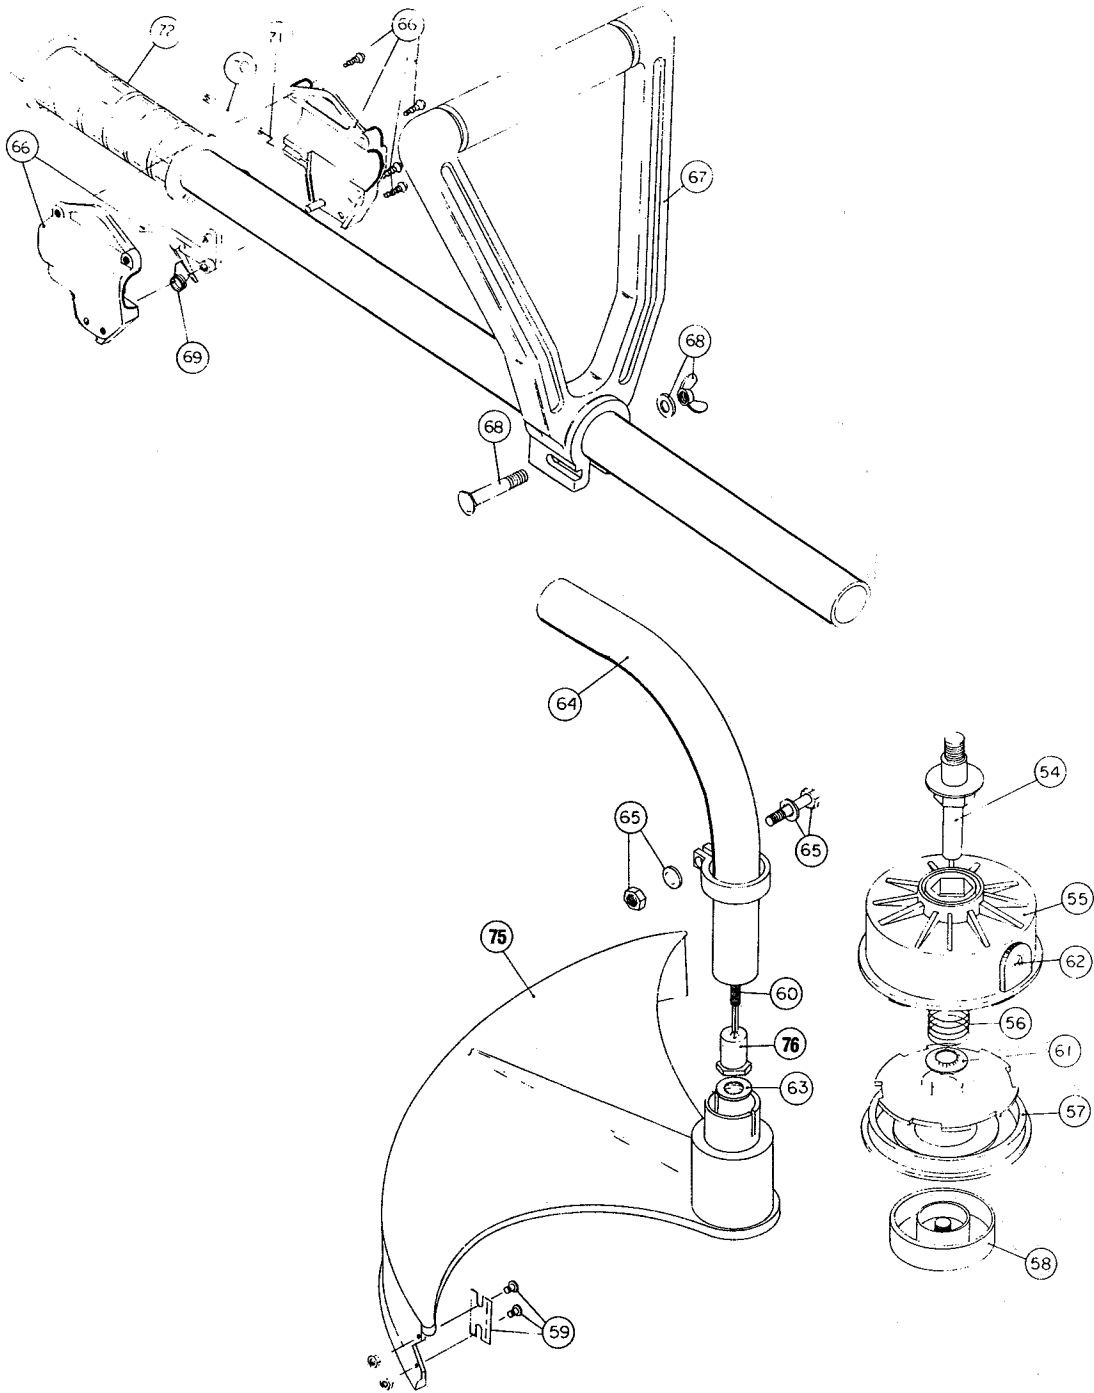

**BOOM & TRIMMER PARTS - RYAN 261**

Item	Part No.	Description
54	682348	Spool Shaft Assembly
55	153065	Outer Spool Assembly
56	610317	Spring
57	145144	Inner Reel
58	153066	Bump Head Knob Assembly
59	682061	Blade Assembly
60	682064	Flexible Drive Shaft
61	610660	Retainer (10 pack)
62	610682	Eyelet
63	610996	Washer
64	682065	Drive Shaft Housing Assembly
65	682060	Lower Clamp Assembly
66	153176	Throttle Trigger Assembly