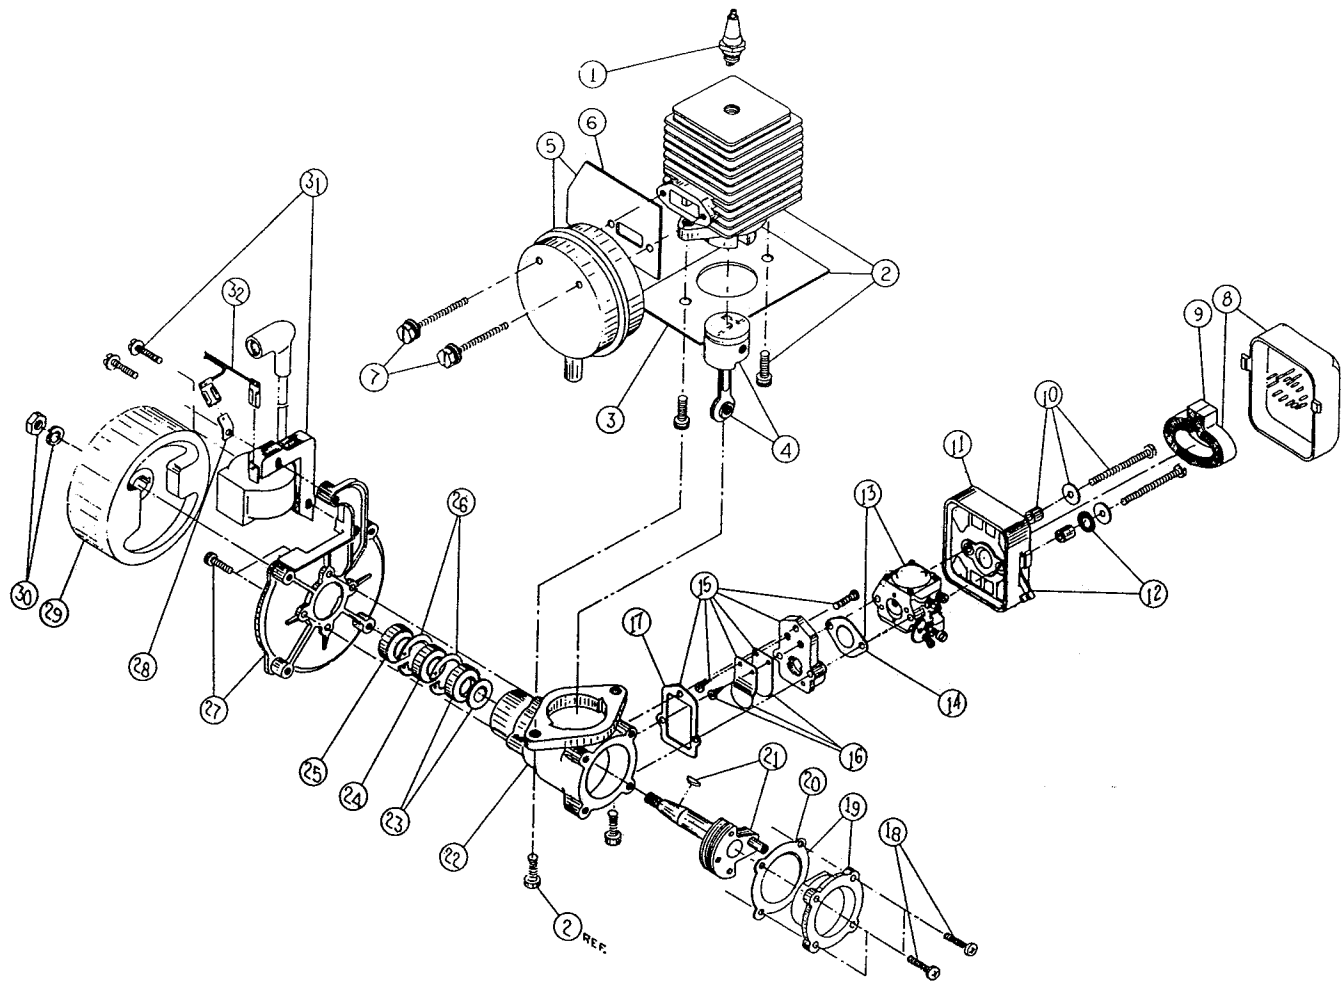

ENGINE PARTS - RYAN 200/200G

Item	Part No.	Description	Item	Part No.	Description
1	610311	Spark Plug	26	682040	Snap Ring Assembly
2	683374	Cylinder Assembly	27	683387	Engine Mount Assembly
3	612164	Cylinder Gasket	28	611063	Ground Tab
4	683375	Piston and Rod Assembly	29	683388	Flywheel
5	683376	Muffler Assembly	30	683389	Flywheel Nut Assembly
6	612165	Exhaust Gasket	31	683390	Module Assembly
7	683377	Muffler Mounting Bolt Assembly	32	683391	Wire Lead Assembly
8	683378	Air Cleaner Cover Assembly	*33	683392	Crankcase Service Assembly (items 21-26)
9	612111	Air Cleaner Filter	*34	683393	Engine Gasket Kit
10	683379	Mounting Bolt Assembly	*35	683394	O.E.M. Carburetor Repair Kit
11	612112	Air Cleaner Base	*36	153309	Gasket-Diaphragm Repair Kit
12	683380	Choke Lever Assembly	*37	682507	Piston Ring
13	683381	Carburetor Assembly	*38	610676	Flywheel Key (10 pack)
14	612113	Carburetor Gasket (10 pack)			
A15	683382	Reed Plate Assembly			
A16	683383	Reed Assembly			
17	612114	Reed Plate Gasket (10 pack)			
18	683384	Cover Mounting Bolt Assembly			
19	683385	Rear Cover Assembly			
20	612115	Rear Cover Gasket (10 pack)			
21	683386	Power Shaft Assembly			
22	612116	Crankcase			
23	682041	Inner Bearing Assembly			
24	610309	Seal			
25	610308	Outer Bearing			

* not shown

The above part numbers are for serial numbers 604055751 thru 812076750.

A Parts are serial numbers 809005001 and greater.

15	147621	Reed Plate Assembly
16	147622	Reed Assembly

BLOWER PARTS - RYAN 200/200G