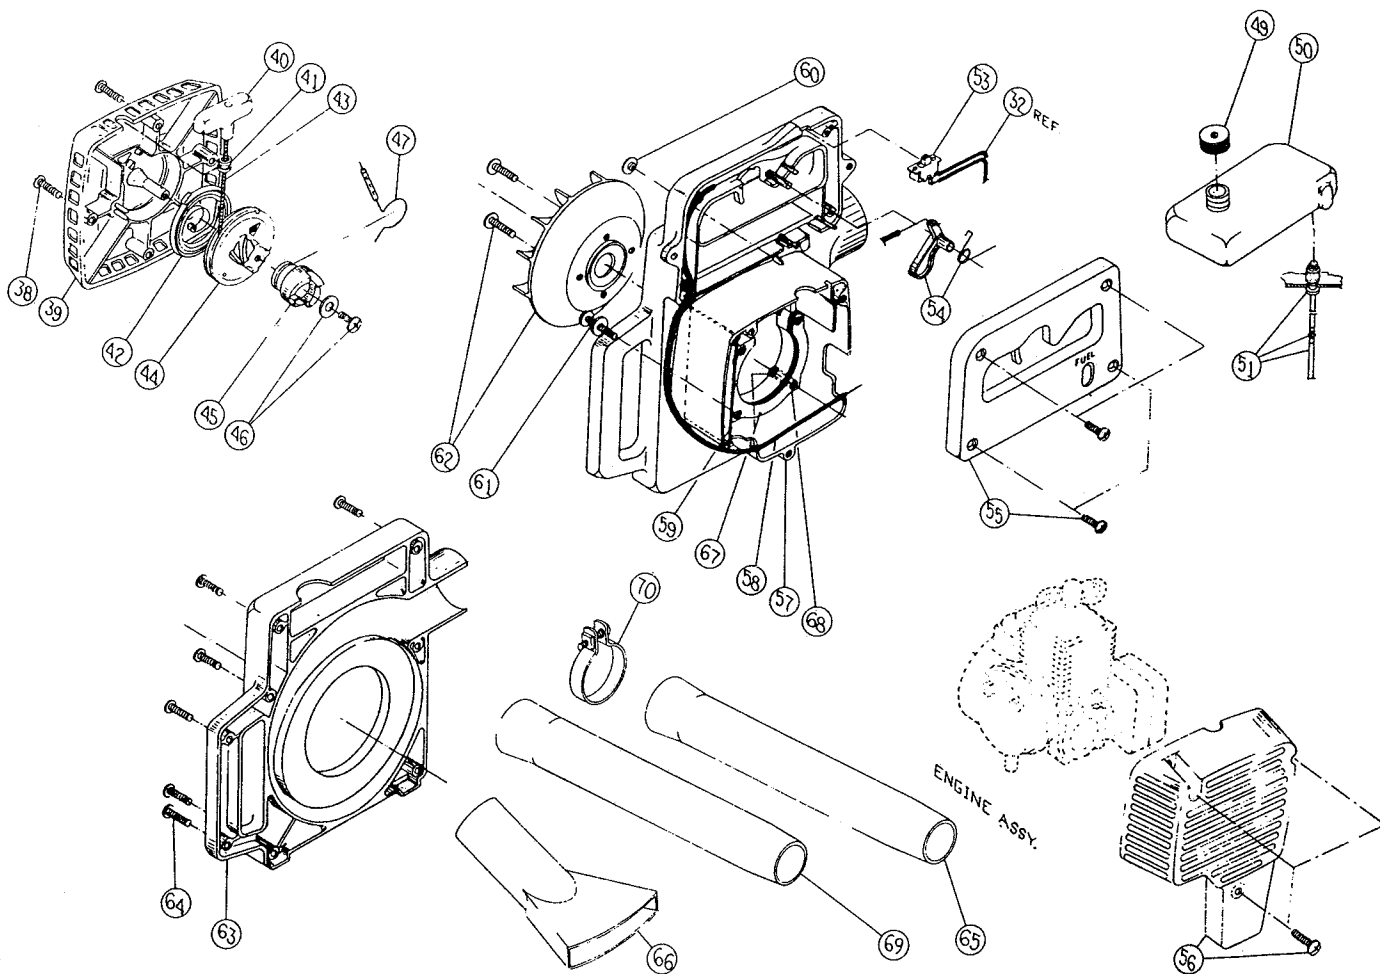

ENGINE PARTS - RYAN 200/200G

Item	Part No.	Description	Item	Part No.	Description
1	610311	Spark Plug	26	682040	Snap Ring Assembly
2	683374	Cylinder Assembly	27	683387	Engine Mount Assembly
3	612164	Cylinder Gasket	28	611063	Ground Tab
4	683375	Piston and Rod Assembly	29	683388	Flywheel
5	683376	Muffler Assembly	30	683389	Flywheel Nut Assembly
6	612165	Exhaust Gasket	31	683390	Module Assembly
7	683377	Muffler Mounting Bolt Assembly	32	683391	Wire Lead Assembly
8	683378	Air Cleaner Cover Assembly	*33	683392	Crankcase Service Assembly (items 21-26)
9	612111	Air Cleaner Filter	*34	683393	Engine Gasket Kit
10	683379	Mounting Bolt Assembly	*35	683394	O.E.M. Carburetor Repair Kit
11	612112	Air Cleaner Base	*36	153309	Gasket-Diaphragm Repair Kit
12	683380	Choke Lever Assembly	*37	682507	Piston Ring
13	683381	Carburetor Assembly	*38	610676	Flywheel Key (10 pack)
14	612113	Carburetor Gasket (10 pack)			
A15	683382	Reed Plate Assembly			
A16	683383	Reed Assembly			
17	612114	Reed Plate Gasket (10 pack)			
18	683384	Cover Mounting Bolt Assembly			
19	683385	Rear Cover Assembly			
20	612115	Rear Cover Gasket (10 pack)			
21	683386	Power Shaft Assembly			
22	612116	Crankcase			
23	682041	Inner Bearing Assembly			
24	610309	Seal			
25	610308	Outer Bearing			

* not shown

The above part numbers are for serial numbers 604055751 thru 812076750.

A Parts are serial numbers 809005001 and greater.

15	147621	Reed Plate Assembly
16	147622	Reed Assembly

BLOWER PARTS - RYAN 200/200G