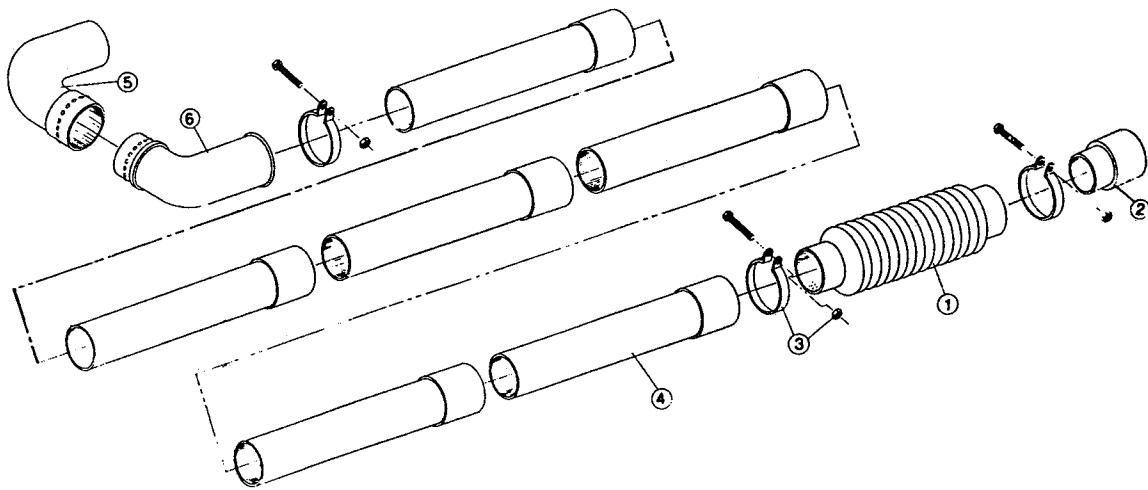

147300-GUTTER CLEAN-OUT KIT

Item	Part No.	Description
1	147504	Flex Extension Tube
2	147507	Adapter Tube Assembly
3	683424	Clamp Assembly
4	683426	Extension Tube
5	147505	Elbow Tube 90°
6	147506	Elbow Tube 80°