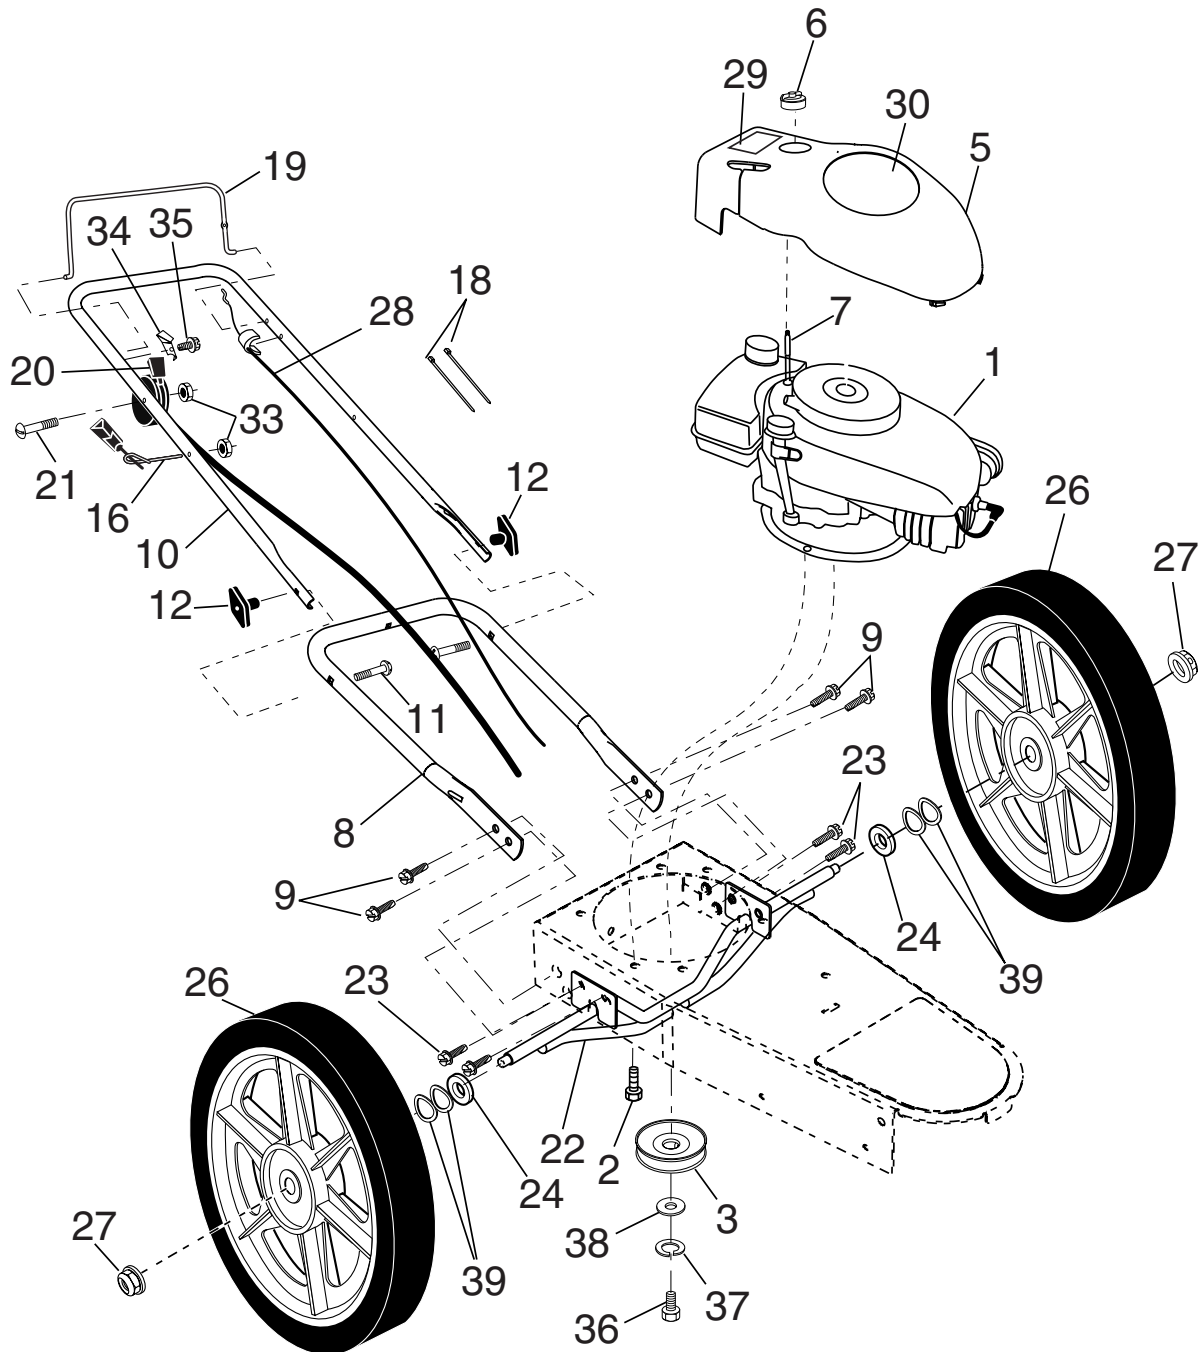

**WEEDTRIMMER - - MODEL NUMBER WT4000F**

**WEEDTRIMMER - - MODEL NUMBER WT4000F**

KEY NO.	PART NO.	DESCRIPTION
1	- - -	Engine, Tecumseh, Model Number LEV120 (order parts from Engine Manufacturer)
2	150406	Bolt, Engine Mounting 3/8-16
3	179466	Pulley, Engine
5	181701	Cover, Engine, with Screen
6	174274	Knob, Engine Cover
7	174030	Stud, Engine Cover
8	169821X479	Handle, Lower
9	150078	Screw, Hex Washer Head 5/16-18 x .75
10	169797X479	Handle, Upper
11	131959	Bolt, Handle
12	136376	Knob, Handle
16	179585	Guide, Rope
18	66426	Wire Tire
19	176983	Control Bar
20	174934	Throttle Control
21	158755	Screw, Hex Washer Head
22	169787	Axle Shaft Assembly
23	150078	Screw, Hex Washer Head 5/16-18 x .75
24	<b>169789</b>	Spacer, Axle
26	174721	Wheel, 10 x 1.75
27	83923	Hex Flange Locknut 3/8-16
28	<b>181699</b>	Drive Control
29	174034	Decal, Warning
30	174723	Decal, Engine Cover
33	132004	Nut
34	86899X004	Bracket, Upstop
35	750634	Screw, Thd. Roll. #10-24 x 1/2
36	851084	Bolt, Hex Head
37	850263	Washer, Lock
38	851074	Washer, Flat, Hardened
39	57143	Washer, Wave
--	177817	Operator's Manual, English
--	180102	Operator's Manual, French
--	<b>185501</b>	Repair Parts Manual