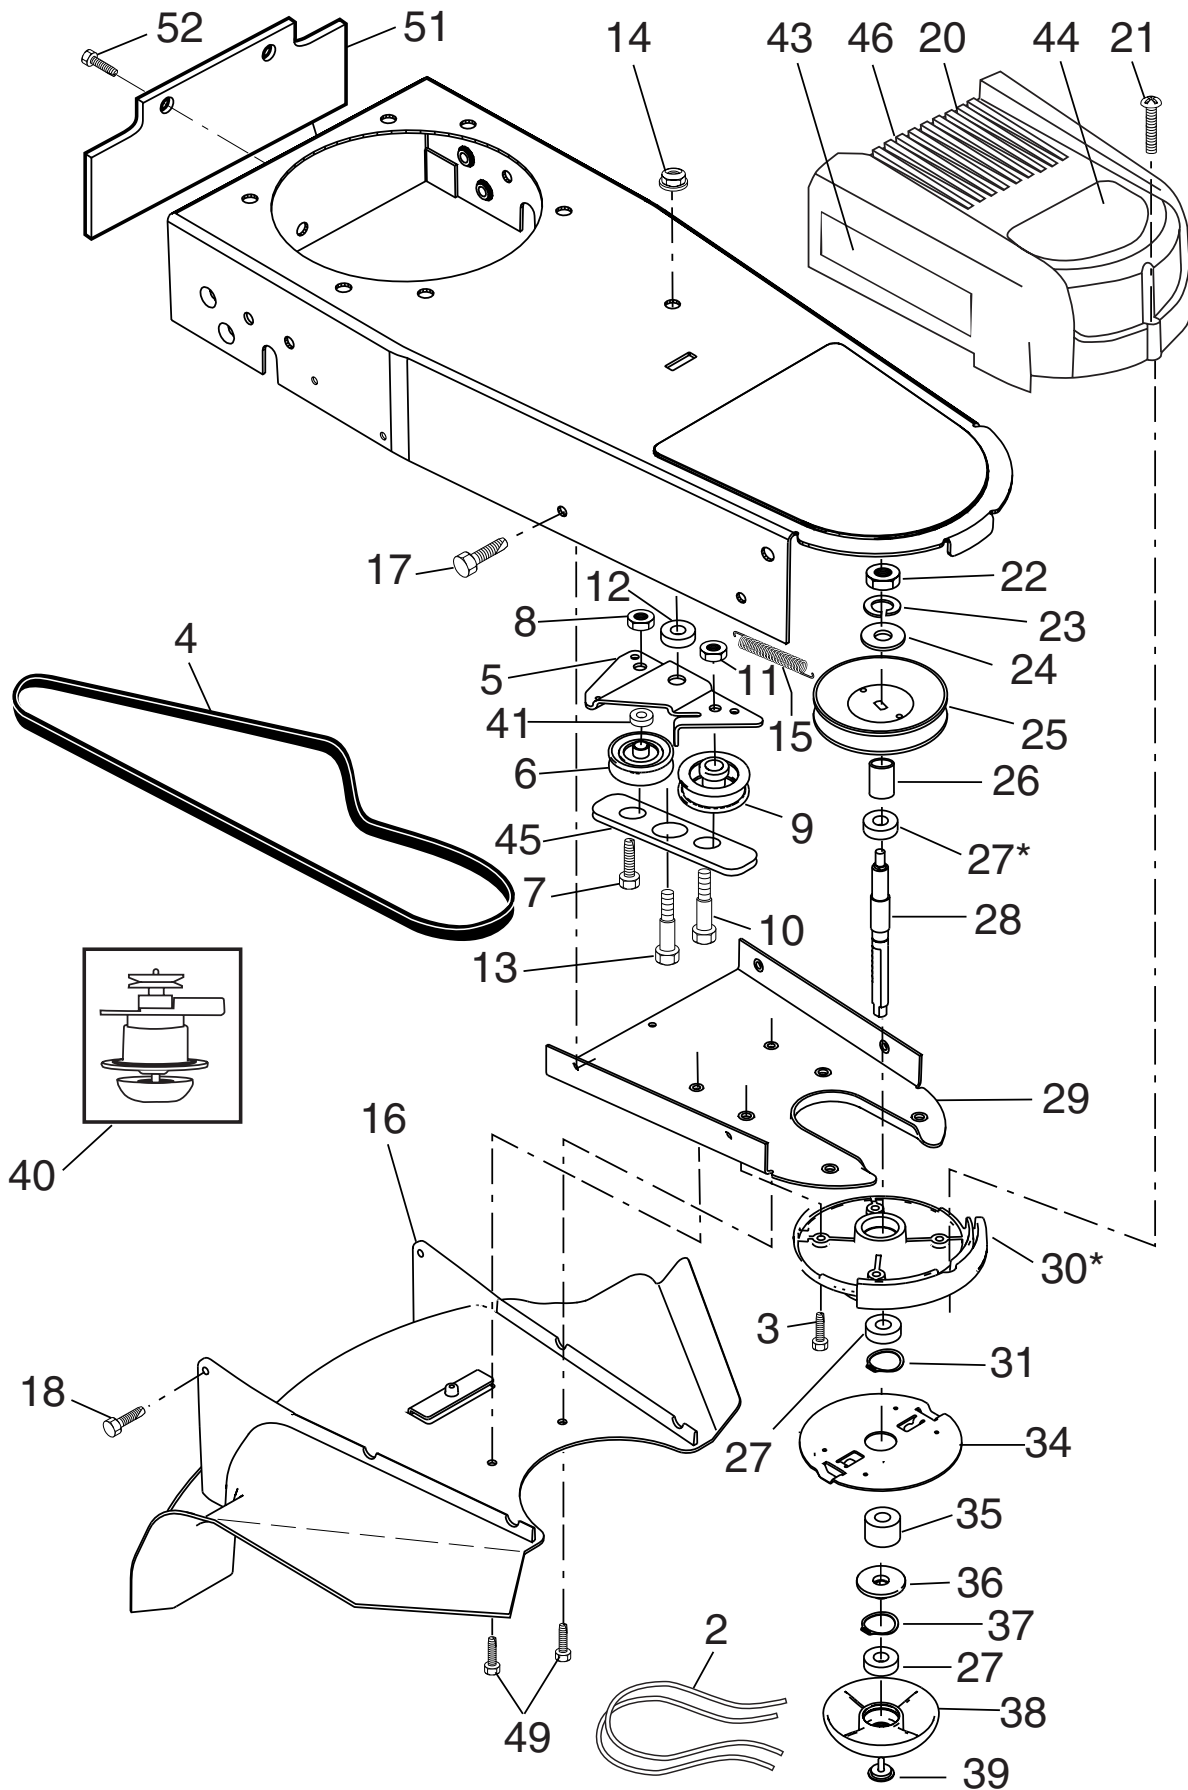

WEEDTRIMMER - - MODEL NUMBER WT4000F

WEEDTRIMMER - - MODEL NUMBER WT4000F

KEY NO.	PART NO.	DESCRIPTION
1	174024X550	Chassis Assembly
2	174040	Line, .130 diameter x 16.75 long
3	150078	Screw, Self-Tapping 5/16-18 x 1
4	185476	V-Belt
5	172145X004	Bracket, Idler
6	166042	Pulley, Idler, V-Groove
7	173716	Bolt, Hex Head 3/8-16 x 1.25
8	751592	Locknut 3/8-16
9	166043	Pulley, Idler, Flat
10	160829	Shoulder Bolt
11	155552	Locknut 5/16-18
12	173717	Spacer
13	174719	Bolt, Shoulder
14	145212	Locknut, Flange
15	173811	Spring, Return
16	180268	Deflector, Bottom
17	57808	Screw 1/4-20 x 1/2
18	178848	Screw #10-24 x 3/4
20	169764	Chassis Cover, Top
21	149746	Screw #10-24 x 1-3/4
22	73800600	Nut 3/8-24UNF
23	10040600	Lockwasher 3/8
24	19131316	Flatwasher 3/8
25	180340	Pulley, Driven
26	172551	Spacer, Pulley
27	174549	Bearing, Upper
28	172603	Jackshaft
29	169766X479	Cover, Bottom
30	174543	Spindle Housing Assembly (Includes Upper Bearing, Key #27)
31	174581	Retaining Ring, 17mm, External
34	173531	Carrier Plate Assembly, Fixed
35	172635	Spacer
36	172516	Cover, Bearing
37	174580	Retaining Ring, 40mm, Internal
38	182217	Mow Ball Assembly (Includes Key Numbers 27 and 37)
39	180334	Bolt, Mow Ball
40	173619	Head Assembly, Complete (Includes Key #22-28 and #30-39)
41	174029	Spacer
43	182203	Decal, Instruction
44	178216	Decal, Chassis Cover
45	174596X479	Bottom Belt Keeper
46	182204	Decal, Safety
49	17060408	Screw
51	179875	Skirt
52	178848	Screw

NOTE: All component dimensions given in U.S. inches
1 inch = 25.4 mm