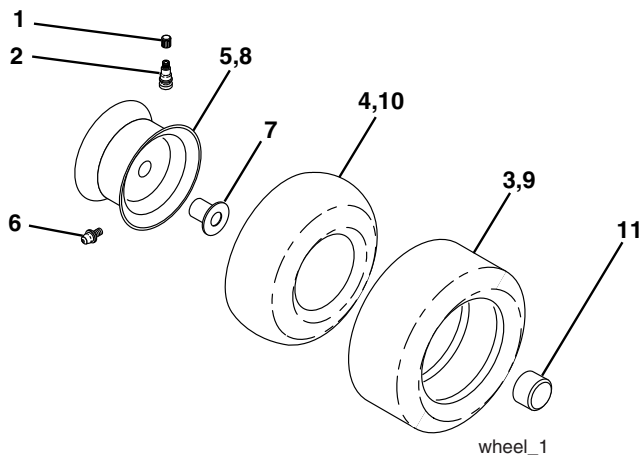

WHEELS & TIRES

KEY NO.	PART NO.	DESCRIPTION
1	59192	Cap Valve Tire
2	65139	Stem Valve
3	106222X	Tire F Ts 15 X 6 0 - 6 Service
4	59904	Tube Front (Service Item Only)
5	106732X624	Rim Asm 6"front Service
6	278H	Fitting Grease (Front Wheel Only)
7	9040H	Bearing Flange (Front Wheel Only)
8	106108X624	Rim Asm 8"rear Service
9	106268X	Tire R Ts 18x9.5-8 Service
10	7152J	Tube Rear (Service Item Only)
11	104757X428	Cap Axle 1 50 X 1 00
--	144334	Sealant, Tire (10 oz. Tube)

NOTE: All component dimensions given in U.S. inches
1 inch = 25.4 mm