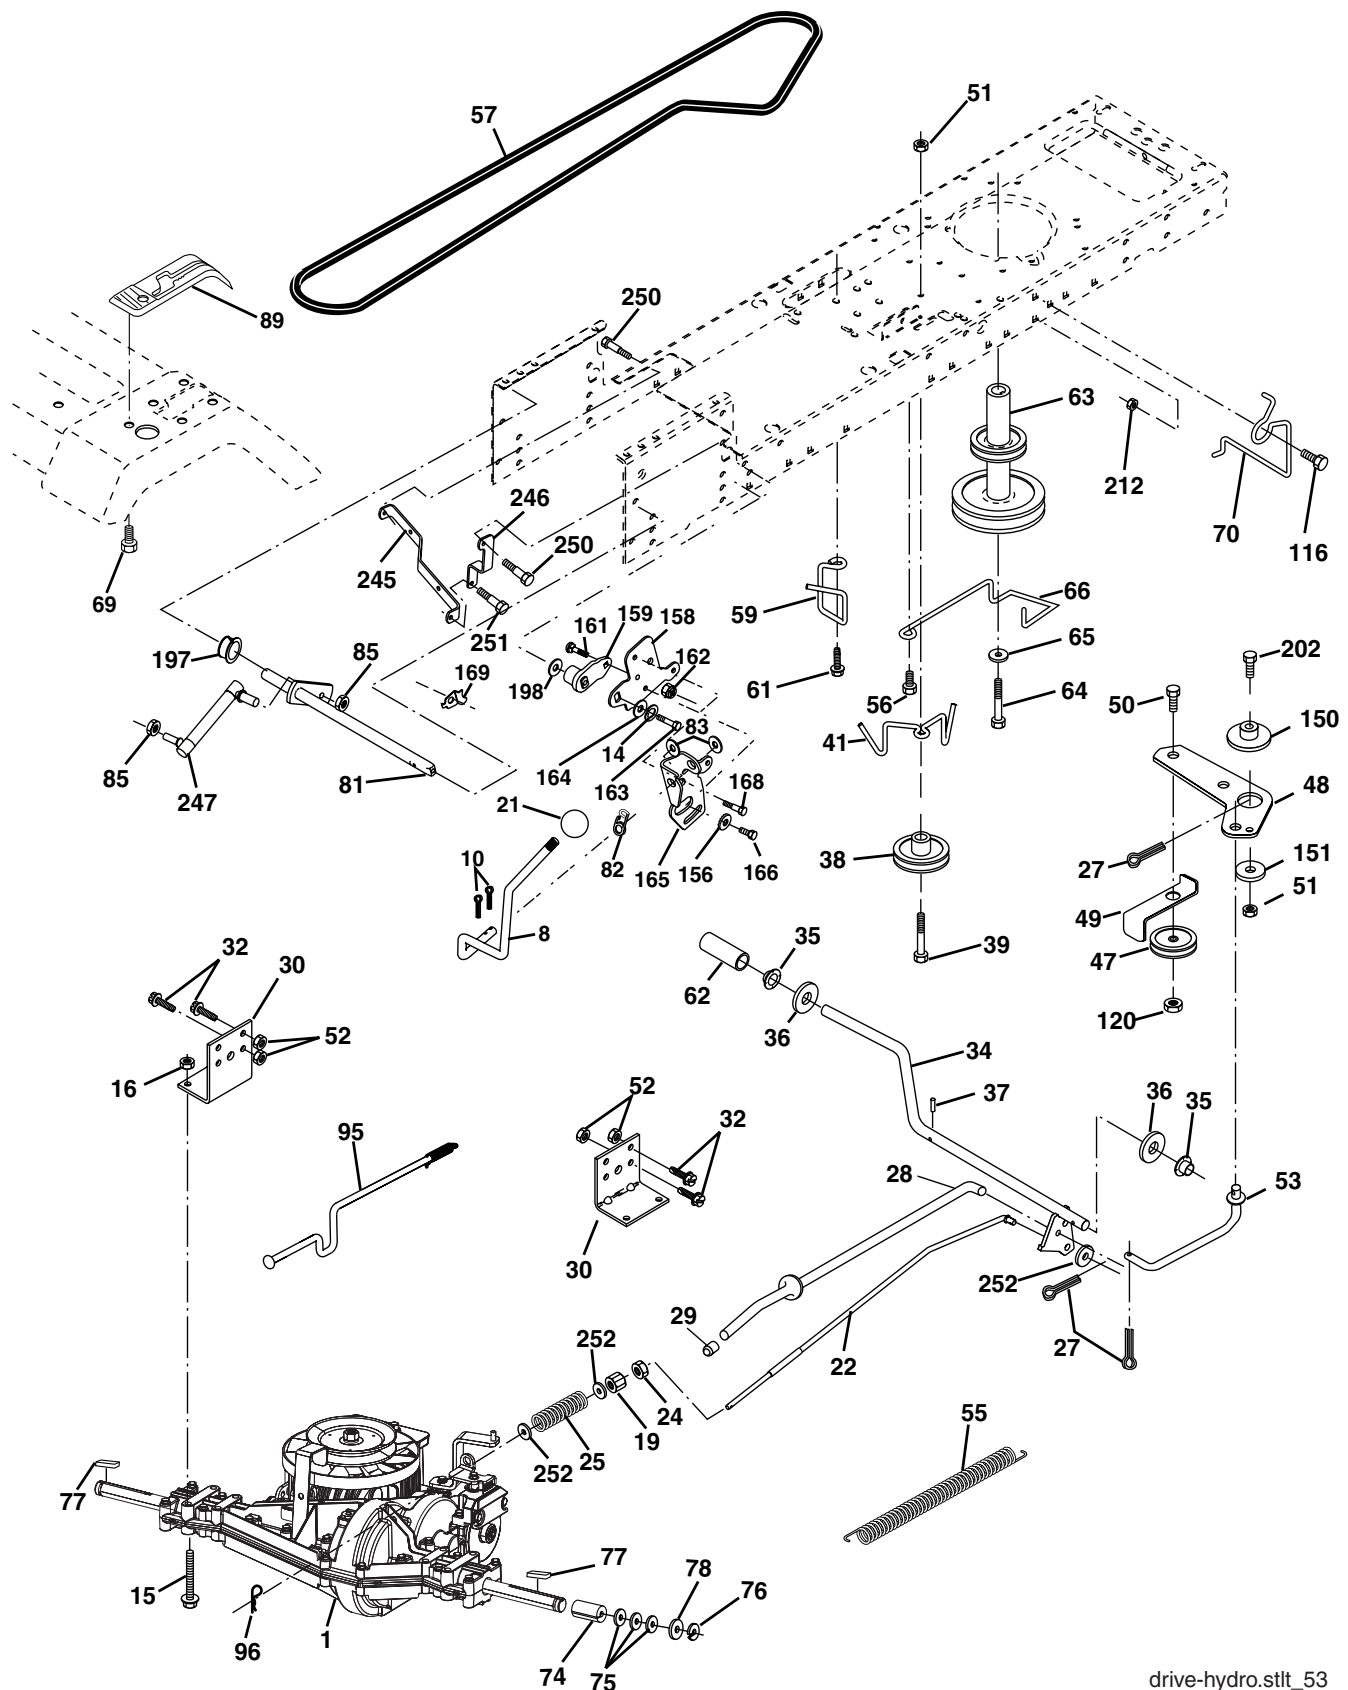

REPAIR PARTS

TRACTOR - - MODEL NUMBER WET17H42STA

DRIVE

drive-hydro.stlt_53

REPAIR PARTS

TRACTOR - - MODEL NUMBER WET17H42STA

DRIVE

KEY NO.	PART NO.	DESCRIPTION	KEY NO.	PART NO.	DESCRIPTION
1	-----	Transaxle (See Breakdown) Peerless LTH2000	69	142432	Screw Hex Wsh Hi-Lo 1/4-1/2 Unc
8	165619	Rod Shift Fender Adjust	70	134683	Keeper Belt Engine
10	STD561210	Pin Cotter 1/8 x 1 CAD	74	137057	Spacer
14	10040400	Washer Lock Hvy Helical	75	121749X	Washer 25/32 x 1-1/4 x 16 Ga.
15	74490544	Bolt Hex FLGHD 5/16-18 Gr.5	76	STD581075	E-Ring
16	STD541431	Nut Lock Hex W/Ins. 5/16-18 Unc	77	123583X	Key, Square
19	STD541437	Nut Lock Hex W/Wsh 3/8-16 Unc	78	121748X	Washer 25/32 x 1-5/8 x 16 Ga.
21	106933X	Knob 1/2-13	81	178140	Shaft Asm Cross Tapered
22	178141	Rod, Brake	82	123782X	Spring Torsion
24	73350600	Nut, Hex Jam 3/8-16 Unc	83	19171216	Washer 17/32 x 3/4 x 16 Ga.
25	106888X	Spring, Brake Rod	85	150360	Nut Lock Center 1/4-28 FNTHD
27	STD561210	Pin Cotter 1/8 x 3/4 CAD.	89	169373X428	Console, Shift
28	175765	Rod, Parking Brake	95	178134	Disconnect Asm Rod Bypas LTH
29	71673	Cap, Parking Brake	96	4497H	Retainer Spring 1" Zinc/Cad
30	174973	Bracket, Transaxle	116	72140608	Bolt Rdhd Sqneck 3/8-16 x 1
32	74760512	Bolt Hex Hd 5/16-18 Unc x 3/4	120	73900600	Nut Lock Flg 3/8-16
34	175578	Shaft, Foot Pedal	150	175456	Spacer Retainer
35	120183X	Bearing, Nylon	151	19133210	Washer 13/32 x 2 x 10 Ga.
36	19211616	Washer	156	166002	Washer Srrted 5/16 ID x 1.125
37	1572H	Pin, Roll	158	165589	Bracket Shift Mount
38	179114	Pulley, Composite	159	183900	Hub Shift
39	74760648	Bolt Fin Hex 3/8-16 x 3	161	72140406	Bolt Rdhd Sqnk 1/4-20 x 3/4 Gr 5
41	175556	Keeper, Belt Idler	162	73680400	Nut Crownlock 1/4-20 Unc
47	127783	Pulley, Idler, V-Groove	163	74780416	Bolt Hex Fin 1/4-20 Unc x 1 Gr 5
48	154407	Bellcrank, Clutch	164	19091010	Washer 5/8 x .281 x 10 Ga
49	123205X	Retainer, Belt	165	165623	Bracket Pivot Lever
50	72110612	Bolt Carr Sh 3/8-16 x 1-1/2 Gr 5	166	166880	Screw 5/16-18 x 5/8
51	STD541437	Nut Crownlock 3/8-16 Unc	168	165492	Bolt Shoulder 5/16-18 x .561
52	STD541431	Nut, Crownlock 5/16-18 Unc	169	165580	Plate Fastening
53	105710X	Link, Clutch	197	169613	Nyliner Snap-In 5/8"ID
55	105709X	Spring, Return, Clutch	198	169593	Washer Nyl 7/8 ID x .105" Hyd
56	17060620	Screw 3/8-16 x 1-1/4	202	72110614	Bolt Carr Sh 3/8-16 x 1-3/4 Gr.5
57	178138	V-Belt	212	145212	Nut Hex Flange Lock
59	169691	Keeper, Center Span	245	178122	Strap Torque Lh LTH2000
61	17120614	Screw 3/8-16 x .875	246	178121	Strap Torque Rh LTH2000
62	8883R	Cover, Pedal	247	181463	Link Shift Transaxle LTH2000
63	175410	Pulley, Engine	250	17060612	Screw . 3/8-16 x 3/4
64	173937	Bolt Hex 7/16-20 x 4 Gr. 5	251	17060516	Screw 5/16-18 x 1
65	STD551143	Washer	252	19131616	Washer 13/32 x 1 x 16 Ga.
66	154778	Keeper Belt Engine Hydro			

NOTE: All component dimensions given in U.S. inches
1 inch = 25.4 mm