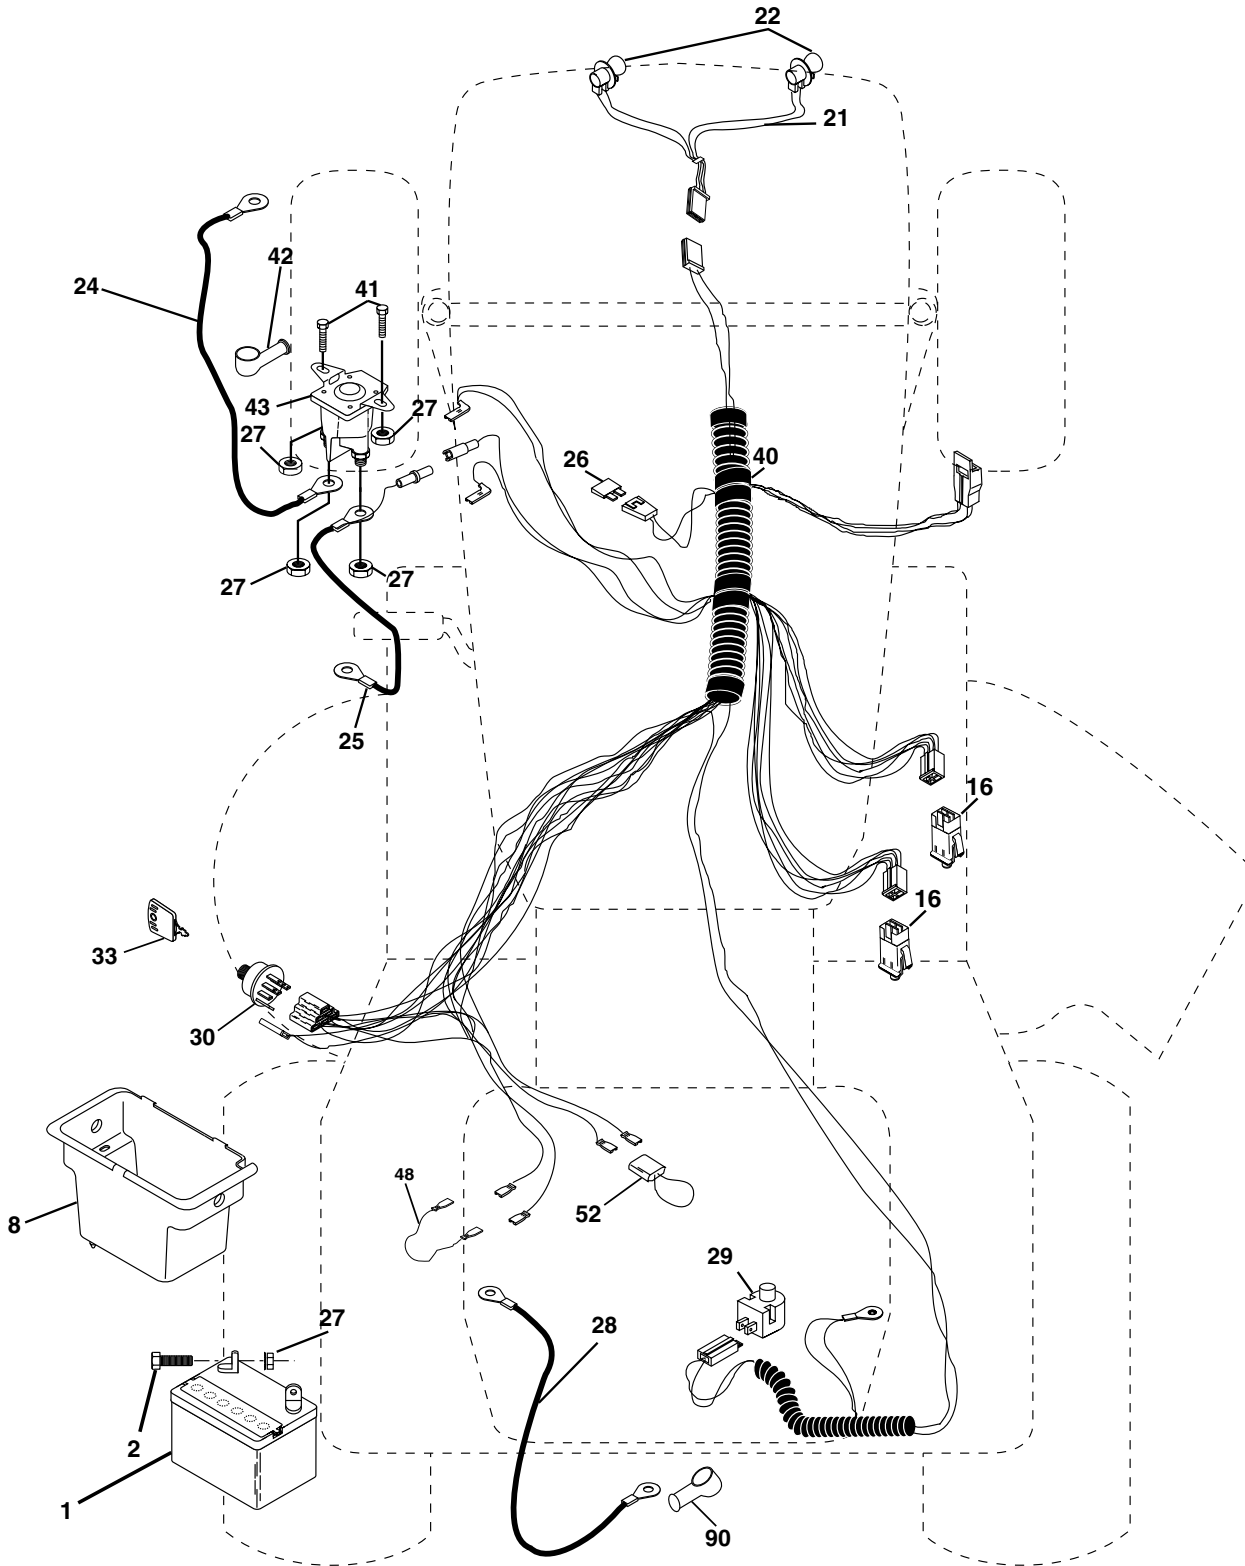

REPAIR PARTS

TRACTOR - - MODEL NUMBER WET17H42STA

SCHEMATIC

REPAIR PARTS

TRACTOR -- MODEL NUMBER WET17H42STA

ELECTRICAL

REPAIR PARTS

TRACTOR - - MODEL NUMBER WET17H42STA

KEY NO.	PART NO.	DESCRIPTION
37	137040	Line Fuel 20"
38	181654	Plug Drain Oil Easy
40	124028X	Bushing
44	17670412	Screw Hexwsh Thdrol 1/4-20 x 3/4
45	17000612	Screw Hex Wsh Thdrol 3/8-16
46	19091416	Washer 9/32 x 7/8 x 16ga
62	10040500	Washer Lock 5/16
78	17060620	Screw 3/8-16 x 1-1/4
81	73510400	Nut Keps Hex 1/4-20 Unc
85	71070512	Screw Hex Hd Cap 5/16-18 x 3/4

NOTE: All component dimensions given in U.S. inches
1 inch = 25.4 mm

REPAIR PARTS

TRACTOR -- MODEL NUMBER WET17H42STA

DECALS

KEY NO.	PART NO.	DESCRIPTION
1	156811	Decal Oper
2	186906	Decal Tec 3 Yr Warranty
3	164579	Decal Hood LH
4	186763	Decal Side Pnl
5	64-1734-29	Decal HP Engine
6	179128	Decal Deck "B" 42"
7	162391	Decal Deck
9	171448	Decal Fender Logo
10	157002	Decal Fender Danger

NOTE: All component dimensions given in U.S. inches
1 inch = 25.4 mm

REPAIR PARTS

TRACTOR - - MODEL NUMBER WET17H42STA

MOWER LIFT

lift-rh.1piece_3

KEY NO.	PART NO.	DESCRIPTION
1	159460	Wire Asm Inner/Sprg w/Plunger
2	159471	Shaft Asm Lift
3	105767X	Pin Groove
4	12000002	E Ring #5133-62
5	19211621	Washer 21/32 x 1 x 21 Ga.
6	120183X	Bearing Nylon
7	109413X	Grip Handle
8	124526X	Button Plunger
11	139865	Link Lift Lh
12	139866	Link Lift Rh
13	4939M	Retainer Spring