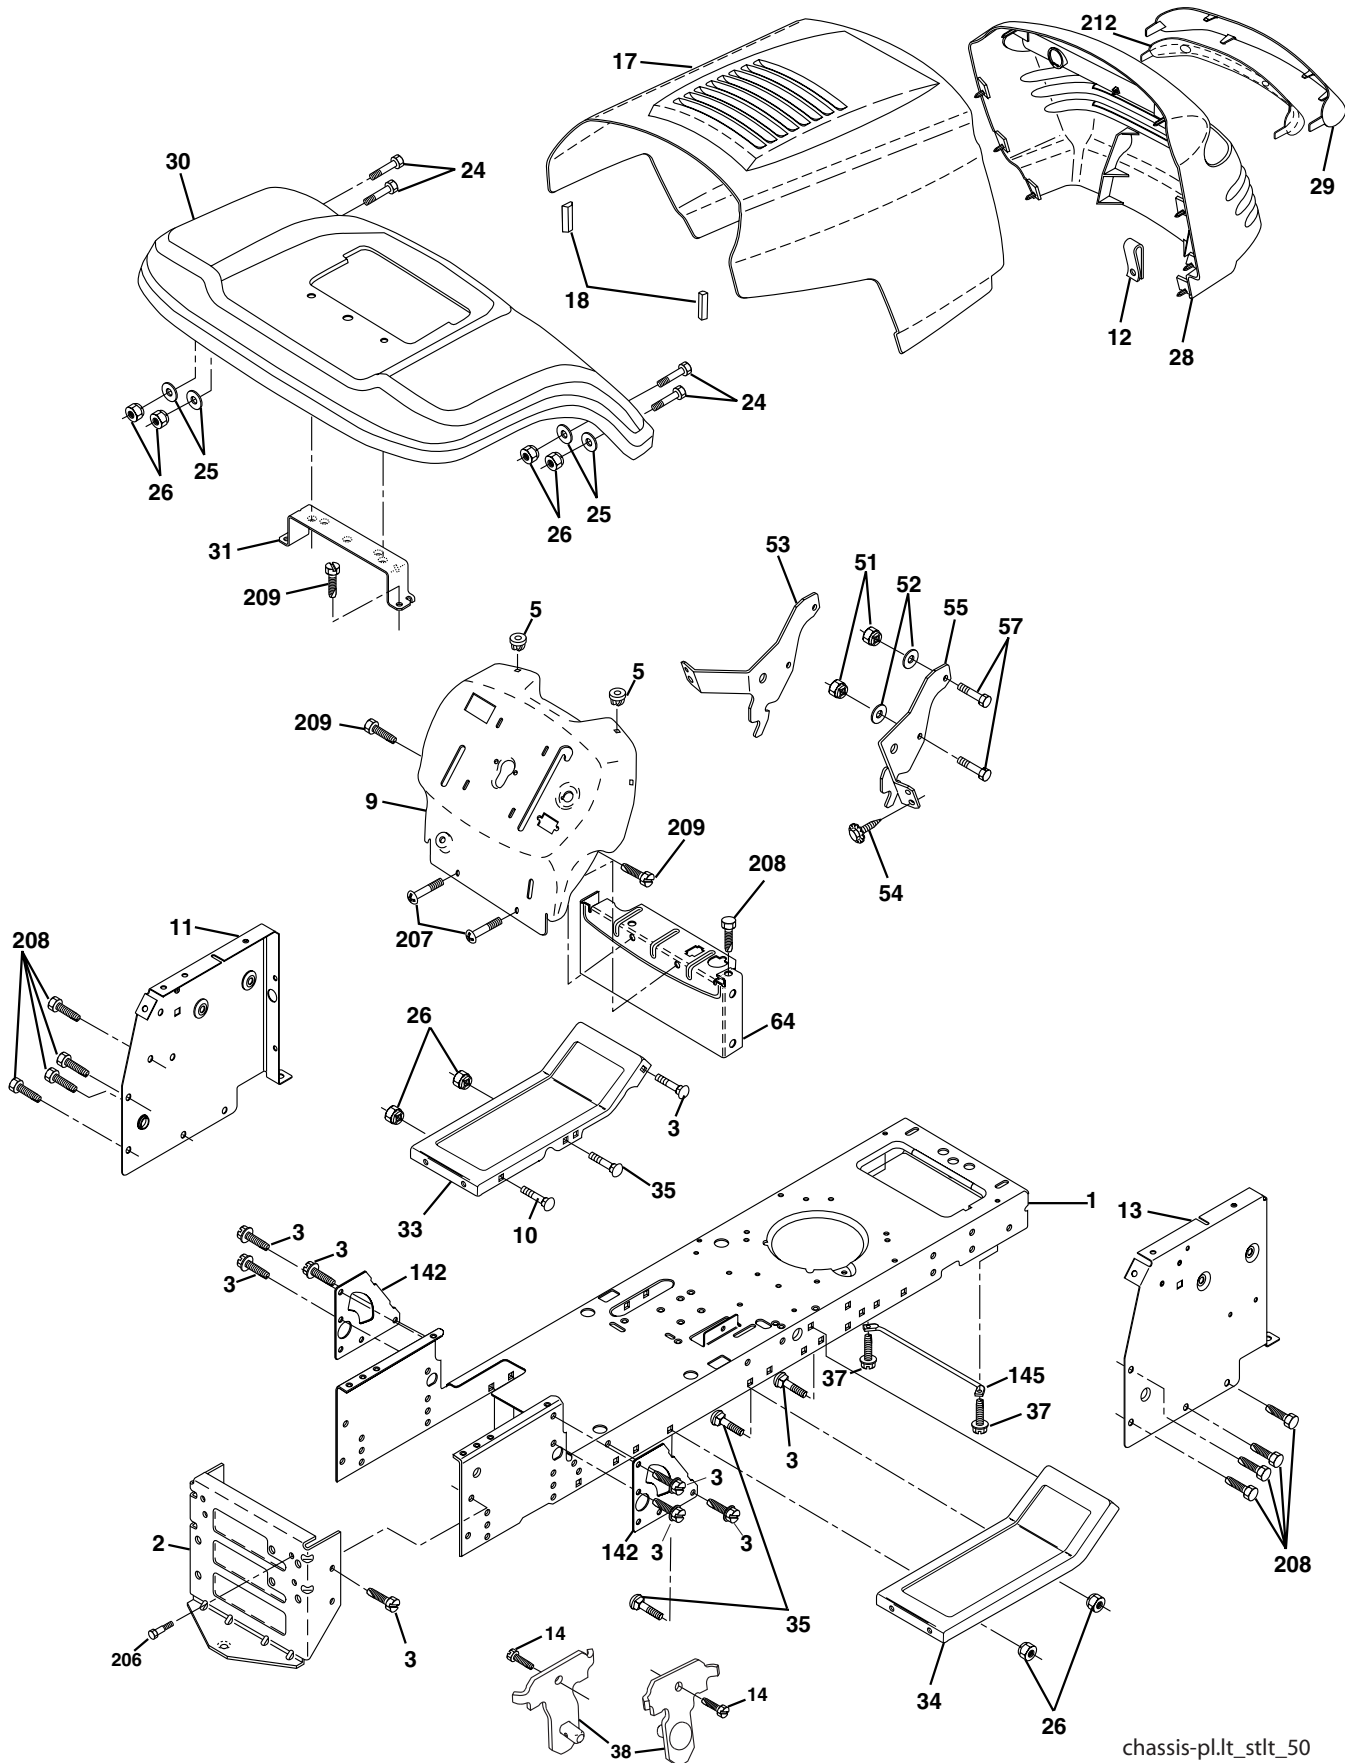

ELECTRICAL

KEY NO.	PART NO.	DESCRIPTION
1	163465	Battery 12 Volt 28 Amp
2	74760412	Bolt Hex Hd 1/4-20 Unc x 3/4
8	176689	Box Battery
16	176138	Switch Interlock Push -In
21	175685	Harness Asm Light W/4152J
22	4152J	Bulb Light #1156
24	108432X	Cable Battery 6 Ga 16"red
25	146147	Cable Battery 6 Ga Red 44" W/16W
26	175158	Fuse 20 AMP
27	73510400	Nut Keps Hex 1/4-20 Unc
28	4207J	Cable Ground 6 Ga 12" black
29	121305X	Switch Plunger Nc Gray
30	175566	Switch Ign
33	140401	Key Ign
40	179720	Harness Ign
41	71110408	Bolt Blk Fin Hex 1/4-20 x 1/2
42	131563	Cover Terminal Red
43	178861	Solenoid
48	140844	Adapter Ammeter
52	141940	Protection Wire Loop
90	180449	Cover Terminal

NOTE: All component dimensions give in U.S. inches
1 inch = 25.4 mm.

REPAIR PARTS

TRACTOR - - MODEL NUMBER WET17H42STA

CHASSIS AND ENCLOSURES

chassis-pl.lt_stlt_50

REPAIR PARTS**TRACTOR - - MODEL NUMBER WET17H42STA****CHASSIS AND ENCLOSURES**

NOTE: All component dimensions given in U.S. inches
1 inch = 25.4 mm

REPAIR PARTS

TRACTOR - - MODEL NUMBER WET17H42STA

SEAT ASSEMBLY

KEY NO.	PART NO.	DESCRIPTION
1	140116	Seat
2	140551	Bracket Pnt Pivot Seat (blk)
3	71110616	Bolt
4	19131610	Washer 13/32 x 1 x 10 Ga
5	145006	Clip Push-In Hinged
6	73800600	Nut
7	124181X	Spring Seat Cprsn 2 250 Blk Zi
8	17000616	Screw 3/8-16 x 1.5
9	19131614	Washer 13/32 x 1 x 14 Ga
10	182493	Pan Pnt Seat (blk)
12	121246X	Bracket Pnt Mounting Switch
13	121248X	Bushing Snap Blk Nyl 50 Id