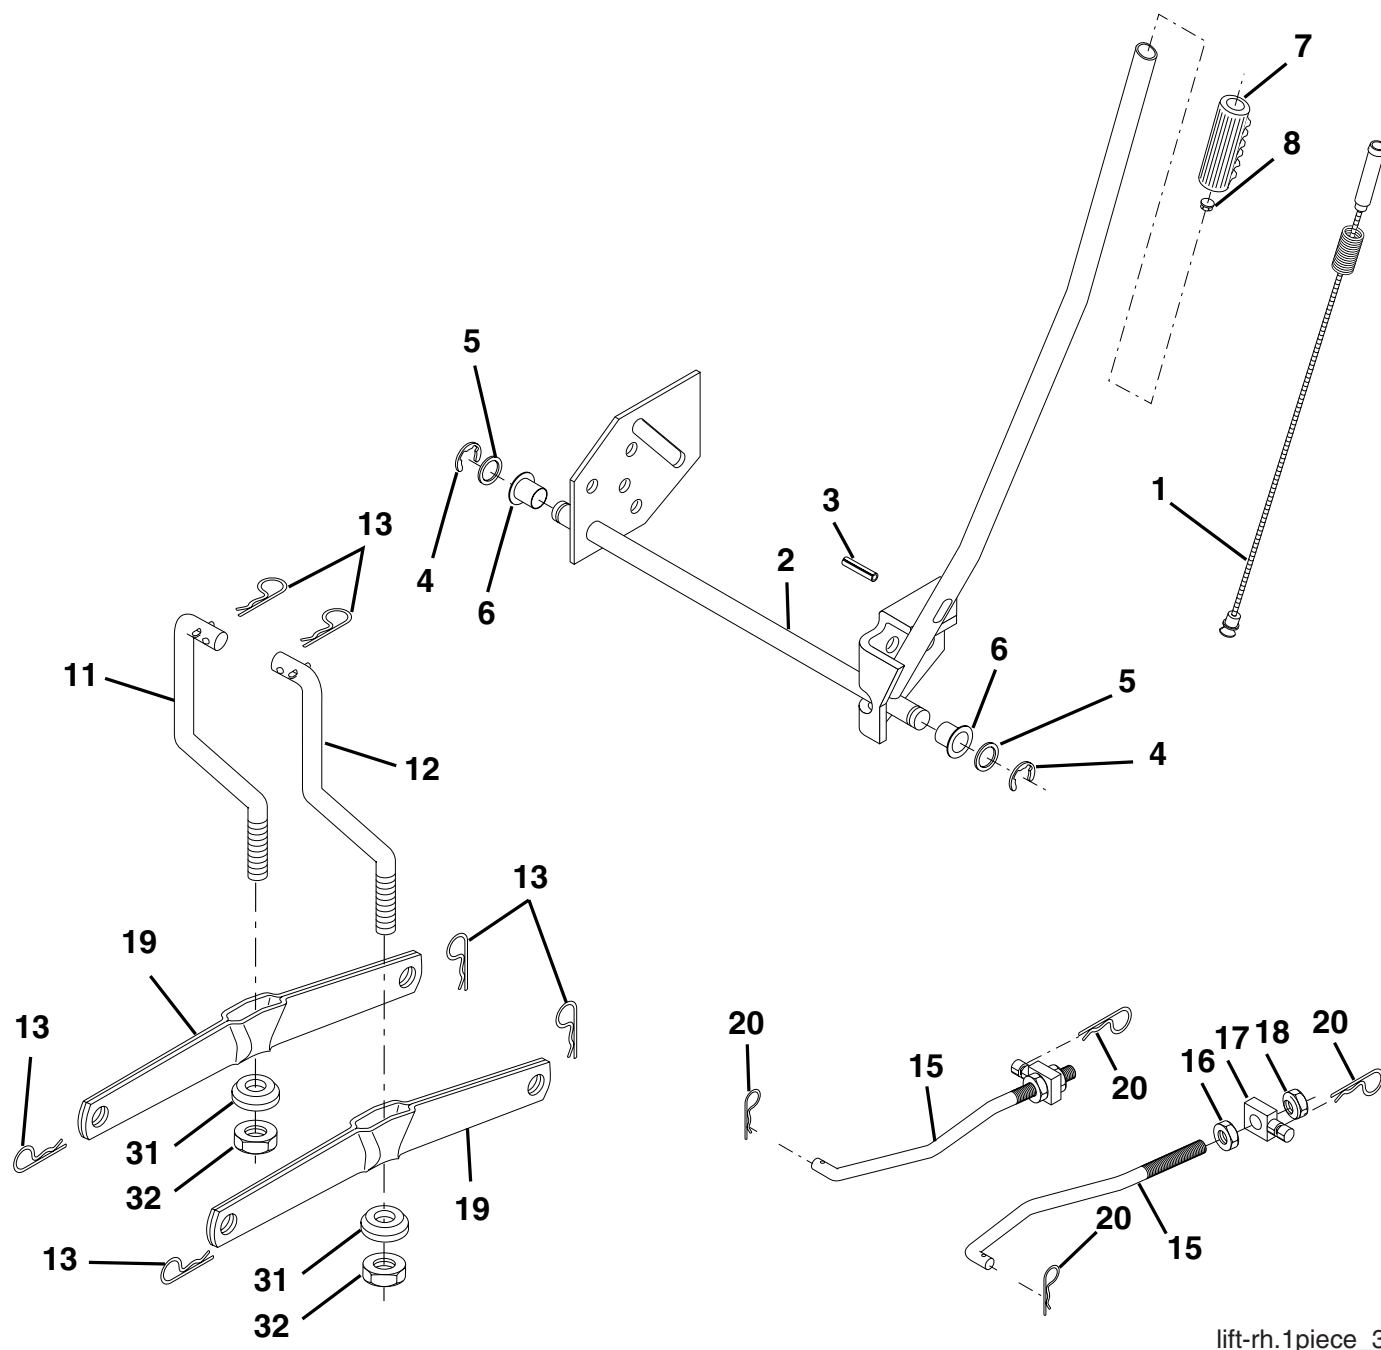

NOTE: All component dimensions given in U.S. inches
1 inch = 25.4 mm

REPAIR PARTS

TRACTOR -- MODEL NUMBER WET17H42STA

DECALS

KEY NO.	PART NO.	DESCRIPTION
1	156811	Decal Oper
2	186906	Decal Tec 3 Yr Warranty
3	164579	Decal Hood LH
4	186763	Decal Side Pnl
5	64-1734-29	Decal HP Engine
6	179128	Decal Deck "B" 42"
7	162391	Decal Deck
9	171448	Decal Fender Logo
10	157002	Decal Fender Danger

WHEELS & TIRES

KEY NO.	PART NO.	DESCRIPTION
1	59192	Cap Valve Tire
2	65139	Stem Valve
3	106222X	Tire F Ts 15 X 6 0 - 6 Service
4	59904	Tube Front (Service Item Only)
5	106732X624	Rim Asm 6"front Service
6	278H	Fitting Grease (Front Wheel Only)
7	9040H	Bearing Flange (Front Wheel Only)
8	106108X624	Rim Asm 8"rear Service
9	106268X	Tire R Ts 18x9.5-8 Service
10	7152J	Tube Rear (Service Item Only)
11	104757X428	Cap Axle 1 50 X 1 00
--	144334	Sealant, Tire (10 oz. Tube)

NOTE: All component dimensions given in U.S. inches
1 inch = 25.4 mm

REPAIR PARTS

TRACTOR - - MODEL NUMBER WET17H42STA

MOWER LIFT

lift-rh.1piece_3

KEY NO.	PART NO.	DESCRIPTION
1	159460	Wire Asm Inner/Sprg w/Plunger
2	159471	Shaft Asm Lift
3	105767X	Pin Groove
4	12000002	E Ring #5133-62
5	19211621	Washer 21/32 x 1 x 21 Ga.
6	120183X	Bearing Nylon
7	109413X	Grip Handle
8	124526X	Button Plunger
11	139865	Link Lift Lh
12	139866	Link Lift Rh
13	4939M	Retainer Spring

KEY NO.	PART NO.	DESCRIPTION
15	173288	Link Front
16	73350800	Nut Jam Hex 1/2-13 Unc
17	175689	Trunnion Blk Zinc
18	73800800	Nut Lock w/Wsh 1/2-13 Unc
19	139868	Arm Suspension Rear
20	163552	Retainer Spring
31	169865	Bearing Pvt Lift
32	73540600	Nut Crownlock 3/8-24