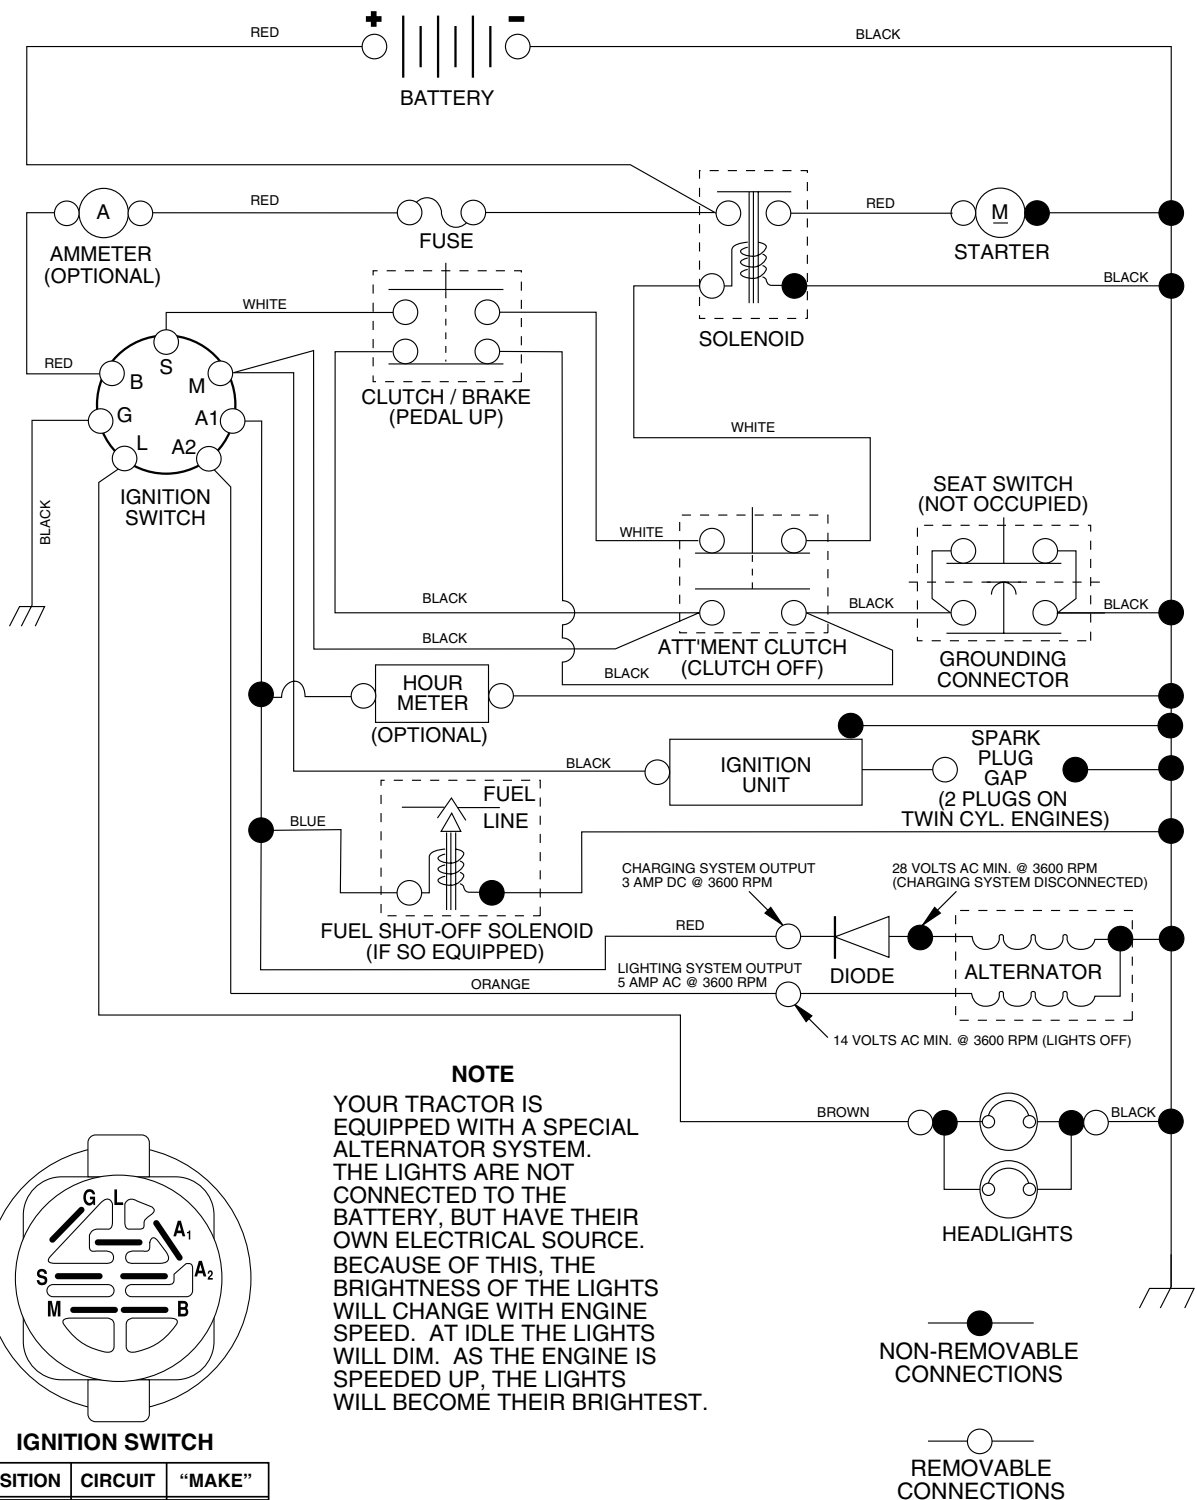

REPAIR PARTS

TRACTOR - - MODEL NUMBER WET17H42STA

SCHEMATIC

REPAIR PARTS

TRACTOR -- MODEL NUMBER WET17H42STA

ELECTRICAL

REPAIR PARTS

TRACTOR - - MODEL NUMBER WET17H42STA

KEY NO.	PART NO.	DESCRIPTION
37	137040	Line Fuel 20"
38	181654	Plug Drain Oil Easy
40	124028X	Bushing
44	17670412	Screw Hexwsh Thdrol 1/4-20 x 3/4
45	17000612	Screw Hex Wsh Thdrol 3/8-16
46	19091416	Washer 9/32 x 7/8 x 16ga
62	10040500	Washer Lock 5/16
78	17060620	Screw 3/8-16 x 1-1/4
81	73510400	Nut Keps Hex 1/4-20 Unc
85	71070512	Screw Hex Hd Cap 5/16-18 x 3/4