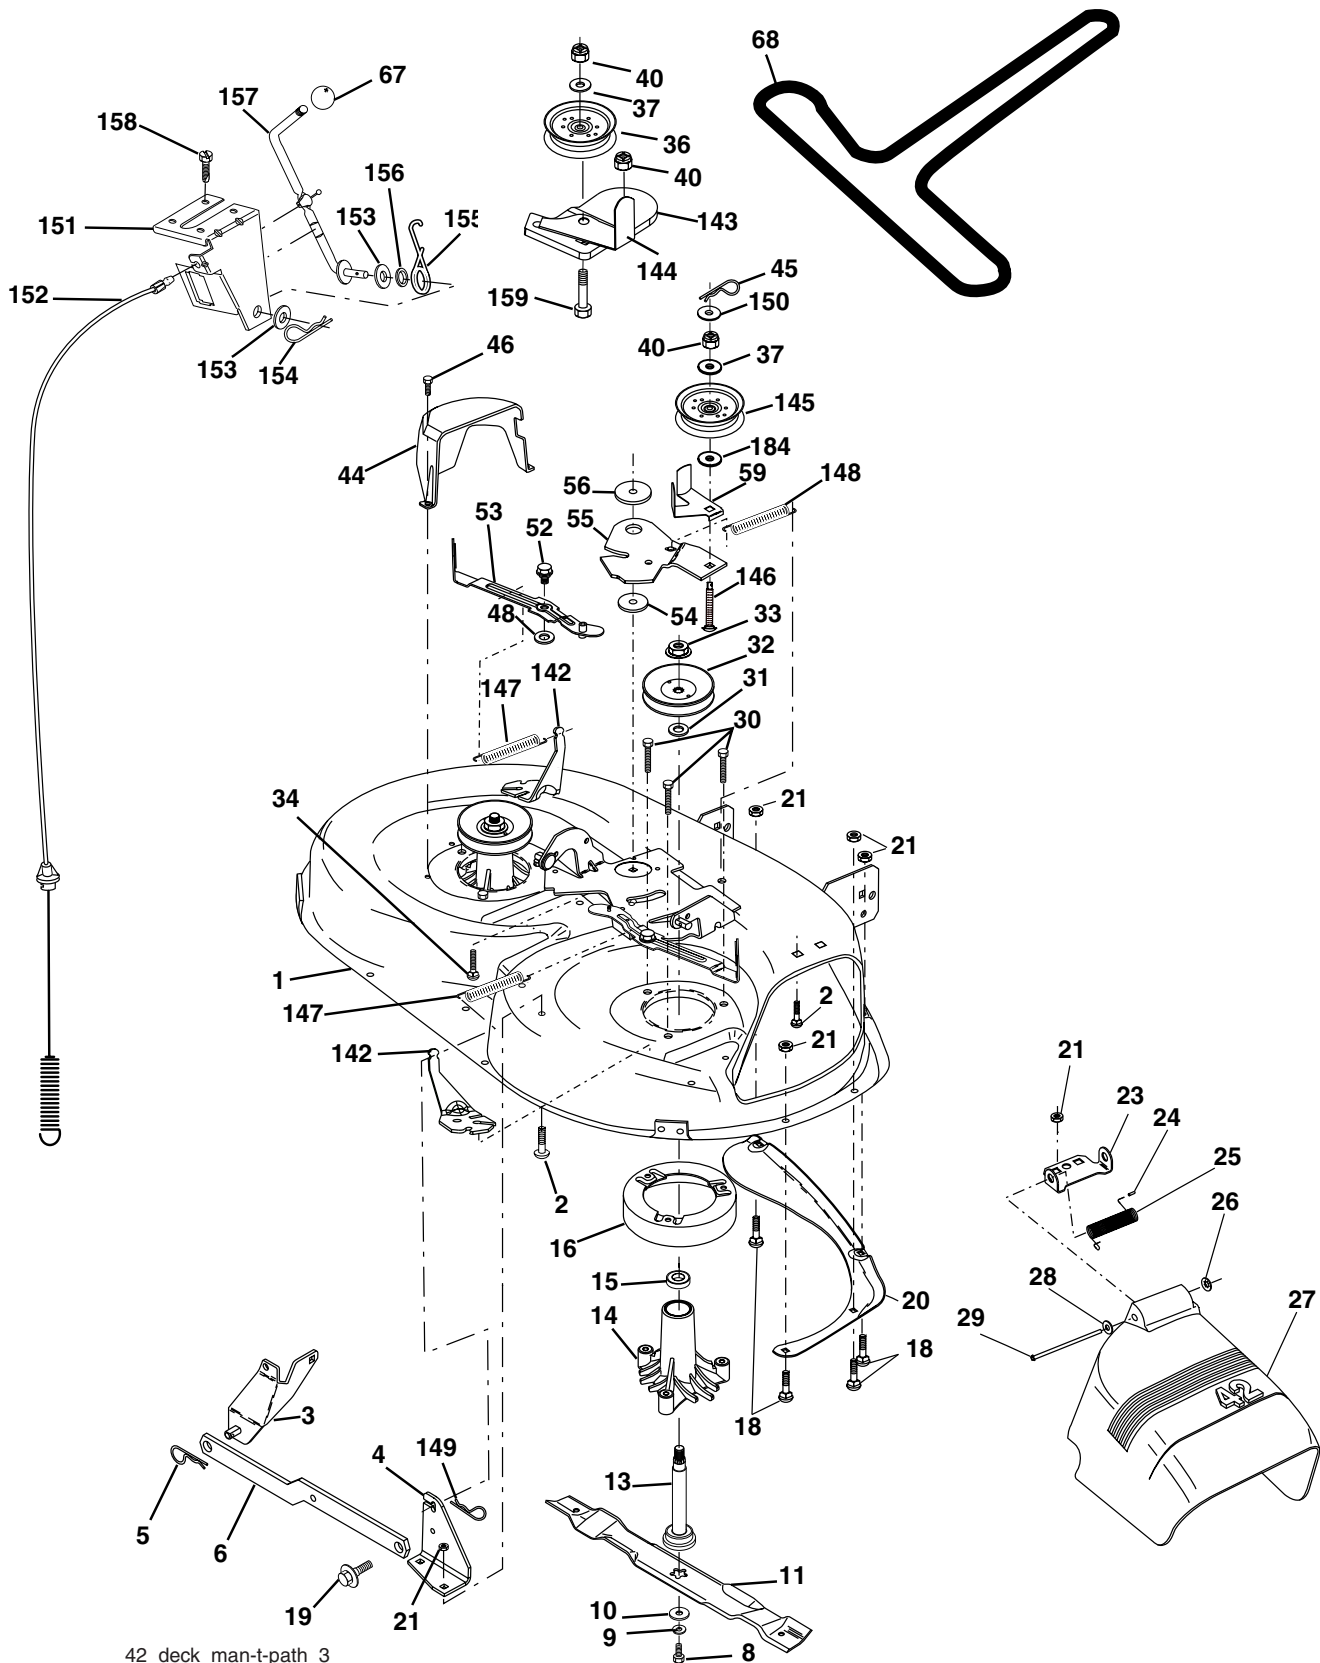

WHEELS & TIRES

KEY NO.	PART NO.	DESCRIPTION
1	59192	Cap Valve Tire
2	65139	Stem Valve
3	106222X	Tire F Ts 15 X 6 0 - 6 Service
4	59904	Tube Front (Service Item Only)
5	106732X624	Rim Asm 6"front Service
6	278H	Fitting Grease (Front Wheel Only)
7	9040H	Bearing Flange (Front Wheel Only)
8	106108X624	Rim Asm 8"rear Service
9	106268X	Tire R Ts 18x9.5-8 Service
10	7152J	Tube Rear (Service Item Only)
11	104757X428	Cap Axle 1 50 X 1 00
--	144334	Sealant, Tire (10 oz. Tube)

NOTE: All component dimensions given in U.S. inches
1 inch = 25.4 mm

REPAIR PARTS

TRACTOR - - MODEL NUMBER WET17H42STA

MOWER LIFT

lift-rh.1piece_3

KEY NO.	PART NO.	DESCRIPTION
1	159460	Wire Asm Inner/Sprg w/Plunger
2	159471	Shaft Asm Lift
3	105767X	Pin Groove
4	12000002	E Ring #5133-62
5	19211621	Washer 21/32 x 1 x 21 Ga.
6	120183X	Bearing Nylon
7	109413X	Grip Handle
8	124526X	Button Plunger
11	139865	Link Lift Lh
12	139866	Link Lift Rh
13	4939M	Retainer Spring

KEY NO.	PART NO.	DESCRIPTION
15	173288	Link Front
16	73350800	Nut Jam Hex 1/2-13 Unc
17	175689	Trunnion Blk Zinc
18	73800800	Nut Lock w/Wsh 1/2-13 Unc
19	139868	Arm Suspension Rear
20	163552	Retainer Spring
31	169865	Bearing Pvt Lift
32	73540600	Nut Crownlock 3/8-24

NOTE: All component dimensions given in U.S. inches
1 inch = 25.4 mm

REPAIR PARTS

TRACTOR - - MODEL NUMBER WET17H42STA

MOWER DECK

42_deck_man-t-path_3

REPAIR PARTS**TRACTOR - - MODEL NUMBER WET17H42STA****MOWER DECK**