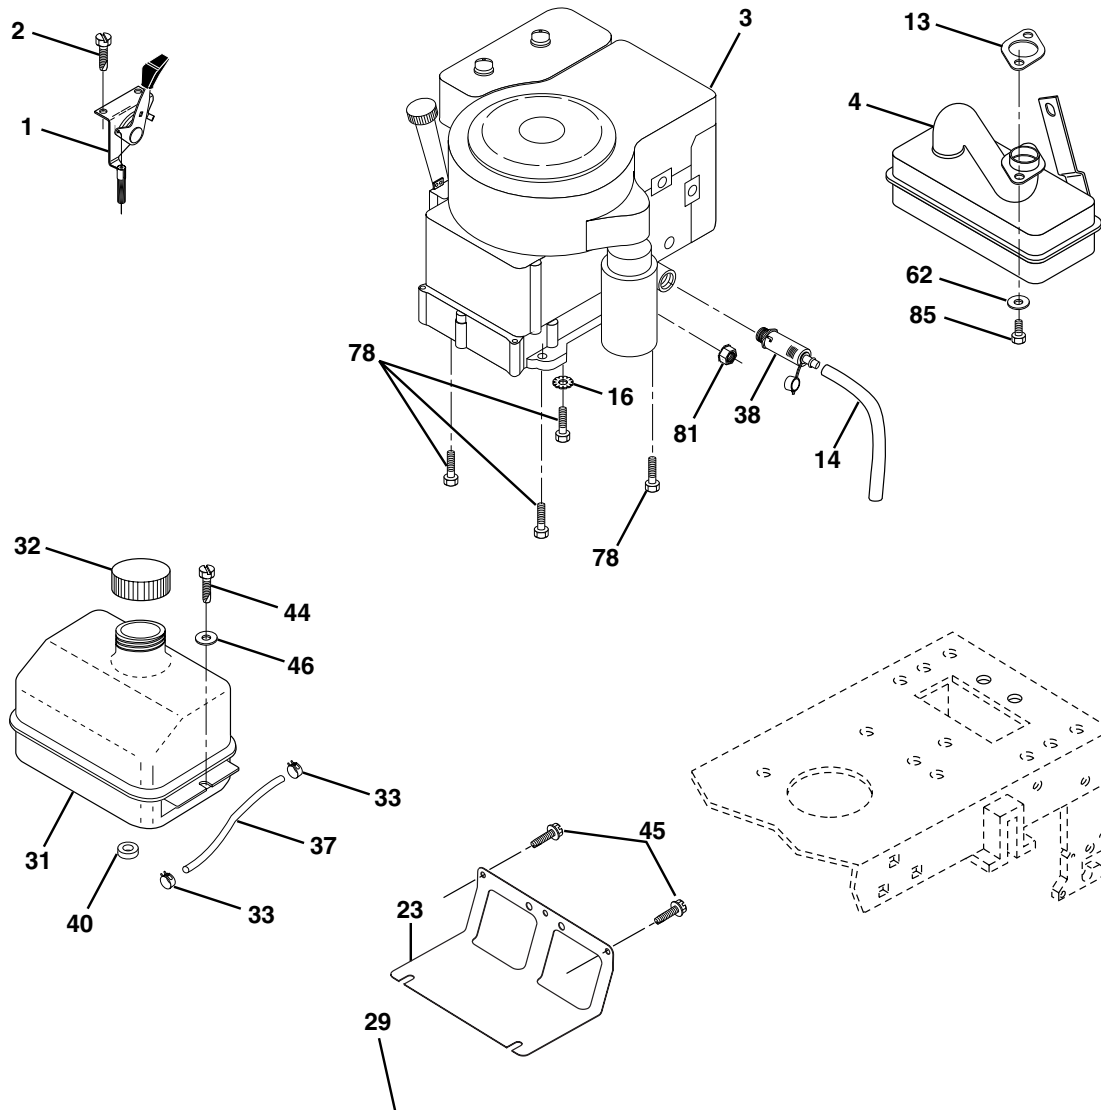

REPAIR PARTS

TRACTOR - - MODEL NUMBER WET17H42STA

ENGINE

OPTIONAL EQUIPMENT
Spark Arrester

engine-tecumseh_2

KEY NO.	PART NO.	DESCRIPTION
1	170551	Control Throt /Ch Flag
2	17720408	Screw Hex Thd Cut 1/4-20 x 1/2
3	-----	Engine Tec Model OHV170 (Order Parts From Engine Manufacturer)
4	137351	Muffler
13	149272	Gasket Muffler Tec
14	148456	Tube Drain Oil Easy
16	11050600	Washer Lock Ext Tooth 3/8
23	169837	Shield Browning/Debris Guard
29	137180	Arrestor Spark
31	184900	Tank Fuel
32	140527	Cap Asm Fuel W/sym Vented
33	123487X	Clamp Hose Blk

KEY NO.	PART NO.	DESCRIPTION
37	137040	Line Fuel 20"
38	181654	Plug Drain Oil Easy
40	124028X	Bushing
44	17670412	Screw Hexwsh Thdrol 1/4-20 x 3/4
45	17000612	Screw Hex Wsh Thdrol 3/8-16
46	19091416	Washer 9/32 x 7/8 x 16ga
62	10040500	Washer Lock 5/16
78	17060620	Screw 3/8-16 x 1-1/4
81	73510400	Nut Keps Hex 1/4-20 Unc
85	71070512	Screw Hex Hd Cap 5/16-18 x 3/4

NOTE: All component dimensions given in U.S. inches
1 inch = 25.4 mm