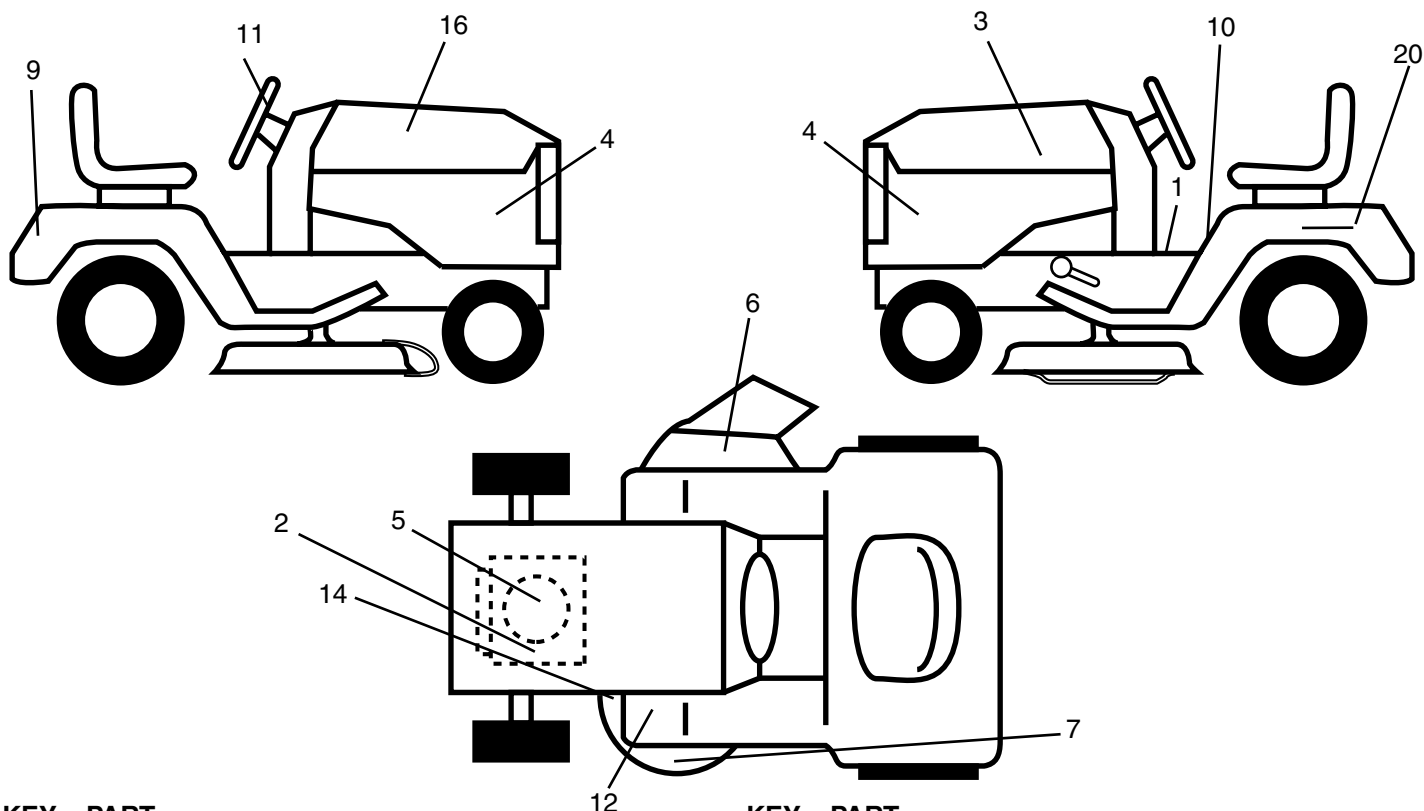

REPAIR PARTS

TRACTOR -- MODEL NUMBER WET17H42STA

DECALS

KEY NO.	PART NO.	DESCRIPTION
1	156811	Decal Oper
2	186906	Decal Tec 3 Yr Warranty
3	164579	Decal Hood LH
4	186763	Decal Side Pnl
5	64-1734-29	Decal HP Engine
6	179128	Decal Deck "B" 42"
7	162391	Decal Deck
9	171448	Decal Fender Logo
10	157002	Decal Fender Danger

KEY NO.	PART NO.	DESCRIPTION
11	162398	Decal Ins Strg Whl
12	181249	Decal Footrest
14	160396	Decal V-Belt Schematic
16	164578	Decal Hood Rh
20	145005	Decal Bat Dan/Psn
--	138311	Decal Handle Lft Height Adjust
--	178392	Decal Chass. Disconnect
--	186913	Manual Owner's (English)