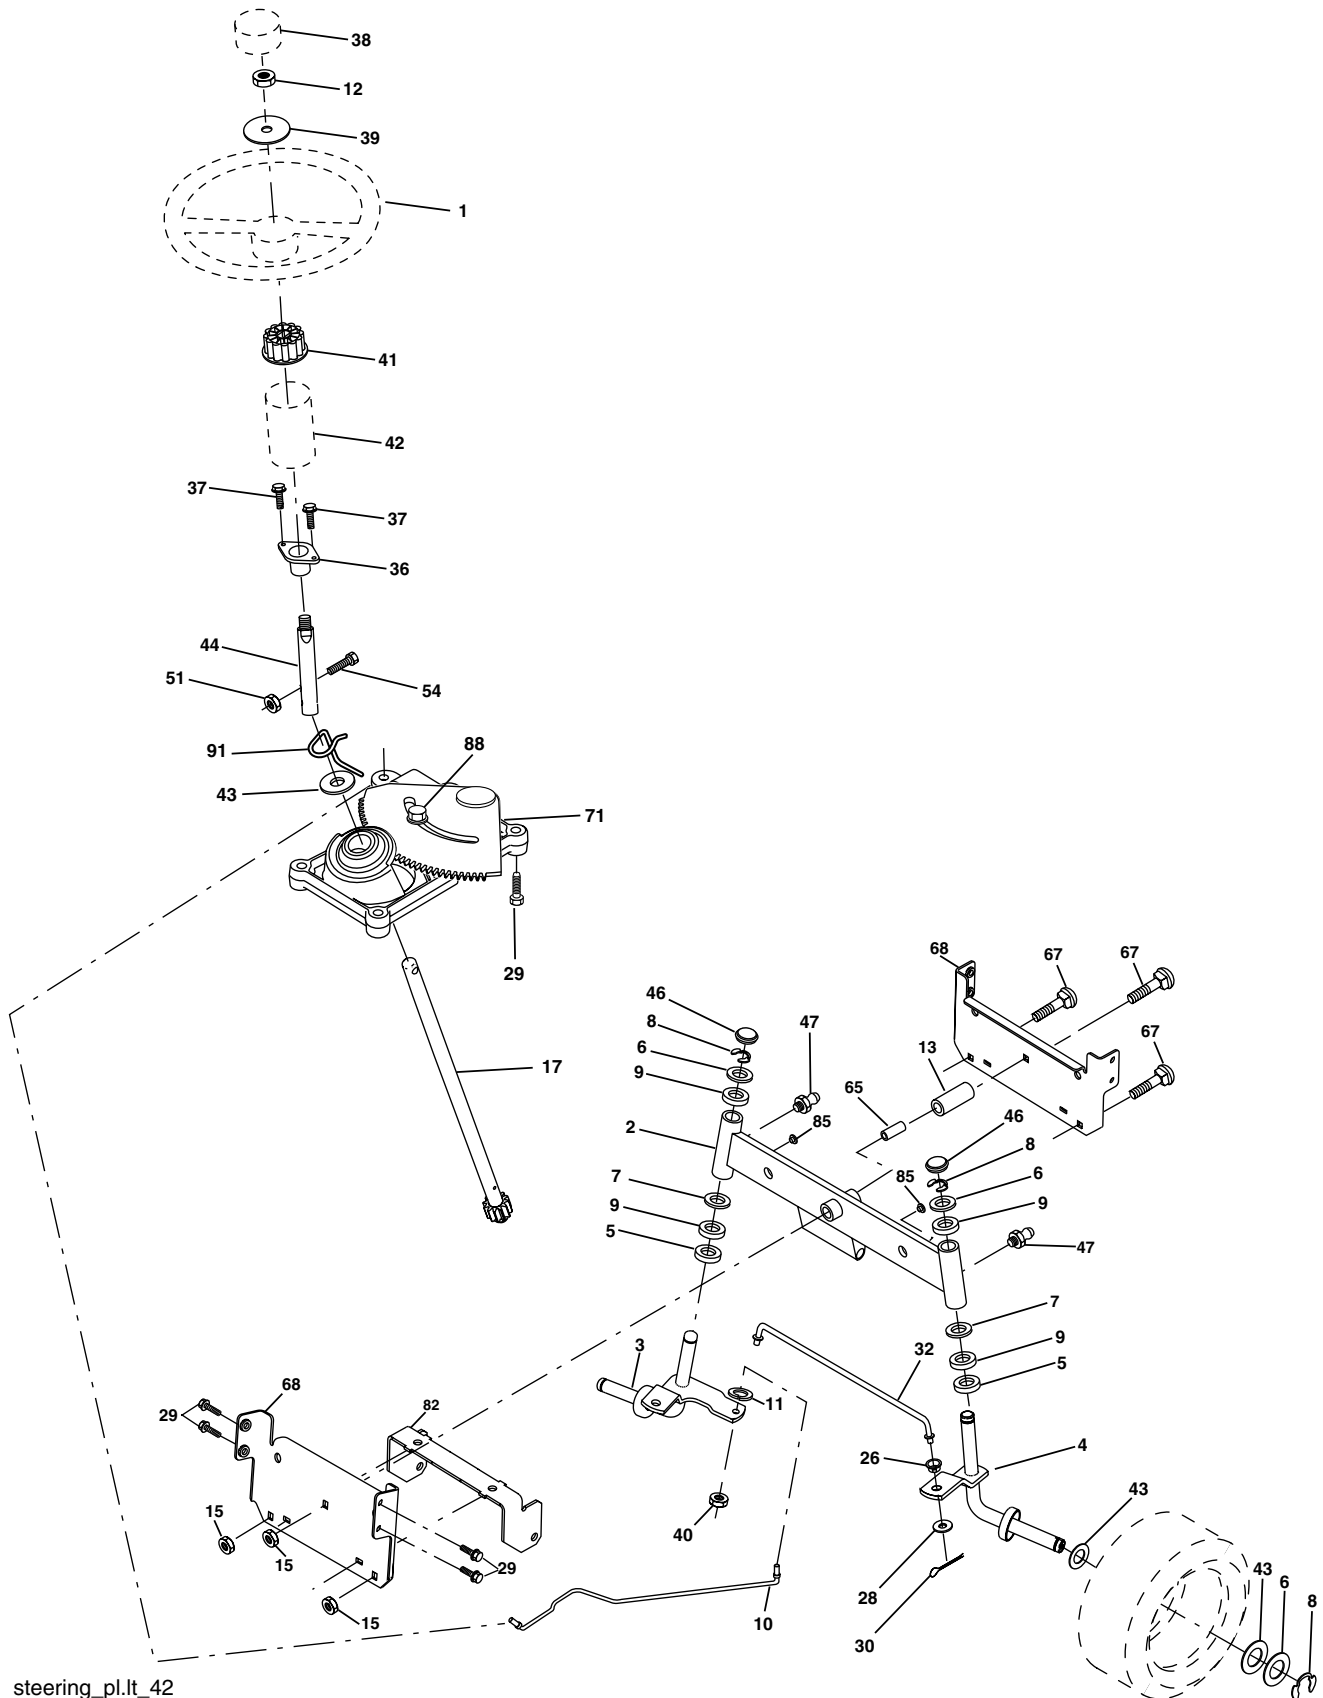

REPAIR PARTS

TRACTOR - - MODEL NUMBER WET17H42STA

STEERING ASSEMBLY

steering_pl.it_42

REPAIR PARTS

TRACTOR - - MODEL NUMBER WET17H42STA

STEERING ASSEMBLY

KEY NO.	PART NO.	DESCRIPTION
1	140044X428	Wheel Steering Auto Black
2	175131	Axle Asm Front
3	169840	Spindle Asm Lh
4	169839	Spindle Asm Rh
5	6266H	Bearing Race Thrust Harden
6	121748X	Washer 25/32 x 1 5/8 x 16ga
7	19272016	Washer 27/32 x 1 1/4 x 16 Ga
8	12000029	Ring Klip #t5304-75
9	3366R	Bearing Col Strg Blk
10	175121	Link Drag Extended
11	10040600	Lockwasher
12	73940800	Nut Hex Jam Toplock 1/2-20 Unf
13	136518	Spacer Bearing Axle Front
15	145212	Hex Flange Lock
17	180641	Shaft Asm Strg
26	126847X	Bushing Rod Tie Blk Lt
28	19131416	Washer 13/32 x 7/8 x 16ga
29	17060612	Screw 3/8-16 x 3/4
30	76020412	Pin
32	130465	Rod Tie Wire Form 19 75 Mech
36	155099	Bushing Strg 5/8 Id Dash
37	152927	Screw TT #10-32 x 5 x 3/8 Flange
38	140045X428	Insert Cap Strg
39	19183812	Washer 9/16 ID x 2-3/8 OD 12 Gr
40	7810H	Locknut Center
41	100711L	Adaptor Wheel Strg 640/ 635id
42	145054X428	Boot Dash Steering
43	121749X	Washer 25/32 x 1 1/4 x 16 Ga
44	180640	Extension Steering
46	121232X	Cap Spindle Fr Top Blk
47	183226	Fitting Grease
51	73540400	Nut Crownlock 1/4-28
54	71130420	Bolt Hex 1/4-28 Unf x 1-1/4 Gr. 8
65	160367	Spacer Brace Axle
67	72110618	Bolt Rdhd Sq 3/8-16 Unc x 2-1/4
68	169827	Brace Axle
71	175146	Steering Asm
82	169835	Bracket Susp Chassis Front
85	133835	Fastener Christmas Tree
88	175118	Bolt Shoulder 7/16-20
91	175553	Clip Steering

NOTE: All component dimensions given in U.S. inches
1 inch = 25.4 mm