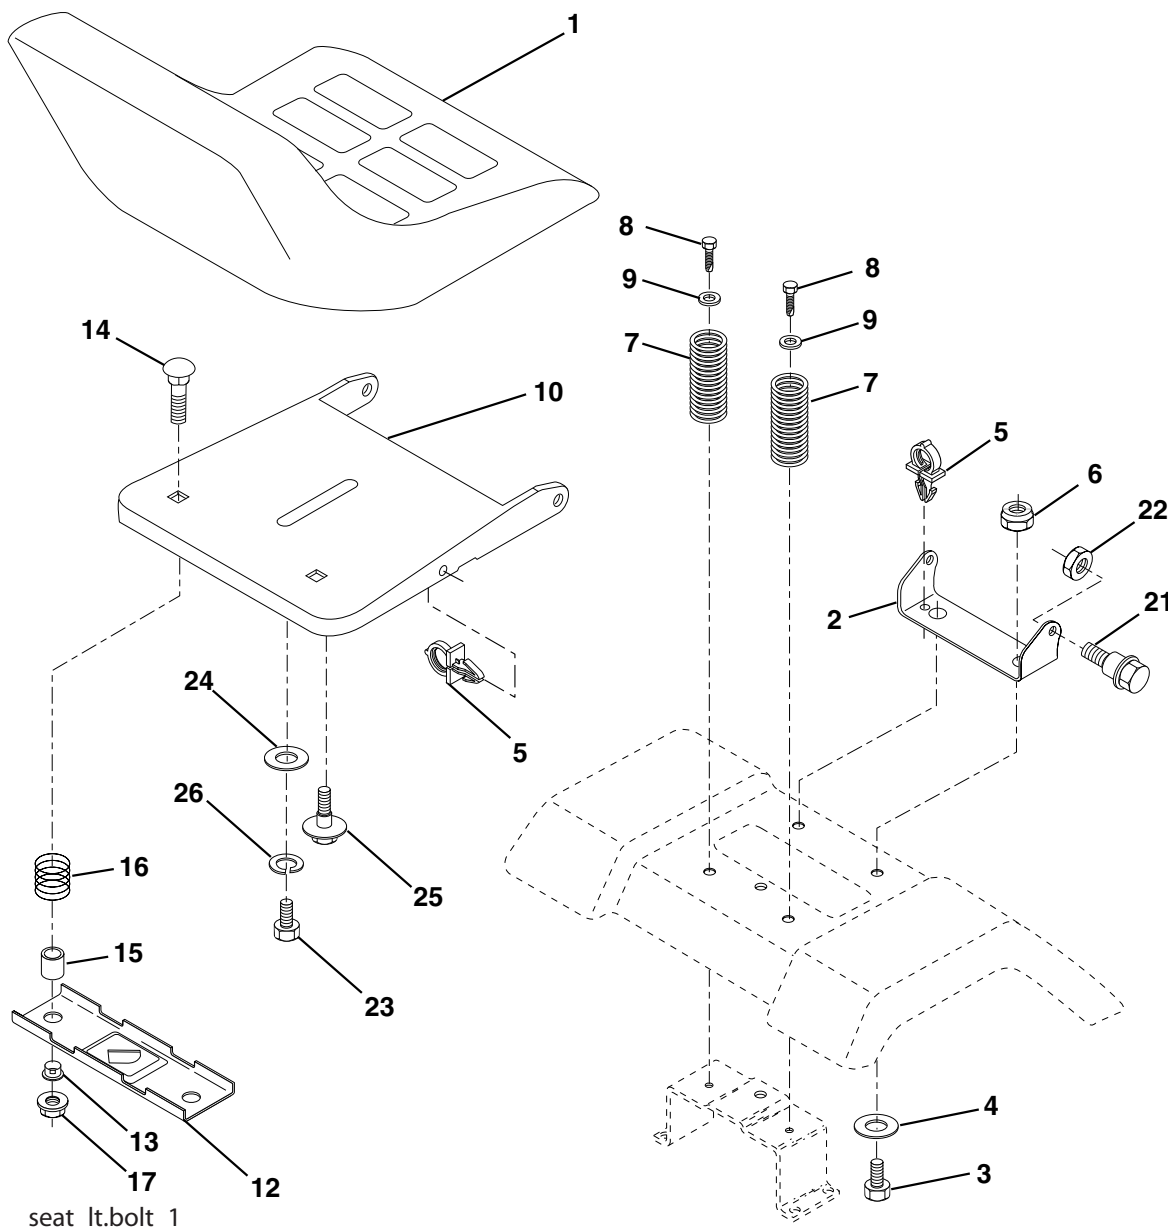

NOTE: All component dimensions given in U.S. inches
1 inch = 25.4 mm

REPAIR PARTS

TRACTOR - - MODEL NUMBER WET17H42STA

ENGINE

OPTIONAL EQUIPMENT
Spark Arrester

engine-tecumseh_2

KEY NO.	PART NO.	DESCRIPTION
1	170551	Control Throt /Ch Flag
2	17720408	Screw Hex Thd Cut 1/4-20 x 1/2
3	-----	Engine Tec Model OHV170 (Order Parts From Engine Manufacturer)
4	137351	Muffler
13	149272	Gasket Muffler Tec
14	148456	Tube Drain Oil Easy
16	11050600	Washer Lock Ext Tooth 3/8
23	169837	Shield Browning/Debris Guard
29	137180	Arrestor Spark
31	184900	Tank Fuel
32	140527	Cap Asm Fuel W/sym Vented
33	123487X	Clamp Hose Blk

KEY NO.	PART NO.	DESCRIPTION
37	137040	Line Fuel 20"
38	181654	Plug Drain Oil Easy
40	124028X	Bushing
44	17670412	Screw Hexwsh Thdrol 1/4-20 x 3/4
45	17000612	Screw Hex Wsh Thdrol 3/8-16
46	19091416	Washer 9/32 x 7/8 x 16ga
62	10040500	Washer Lock 5/16
78	17060620	Screw 3/8-16 x 1-1/4
81	73510400	Nut Keps Hex 1/4-20 Unc
85	71070512	Screw Hex Hd Cap 5/16-18 x 3/4

NOTE: All component dimensions given in U.S. inches
1 inch = 25.4 mm

REPAIR PARTS

TRACTOR - - MODEL NUMBER WET17H42STA

SEAT ASSEMBLY

KEY NO.	PART NO.	DESCRIPTION
1	140116	Seat
2	140551	Bracket Pnt Pivot Seat (blk)
3	71110616	Bolt
4	19131610	Washer 13/32 x 1 x 10 Ga
5	145006	Clip Push-In Hinged
6	73800600	Nut
7	124181X	Spring Seat Cprsn 2 250 Blk Zi
8	17000616	Screw 3/8-16 x 1.5
9	19131614	Washer 13/32 x 1 x 14 Ga
10	182493	Pan Pnt Seat (blk)
12	121246X	Bracket Pnt Mounting Switch
13	121248X	Bushing Snap Blk Nyl 50 Id