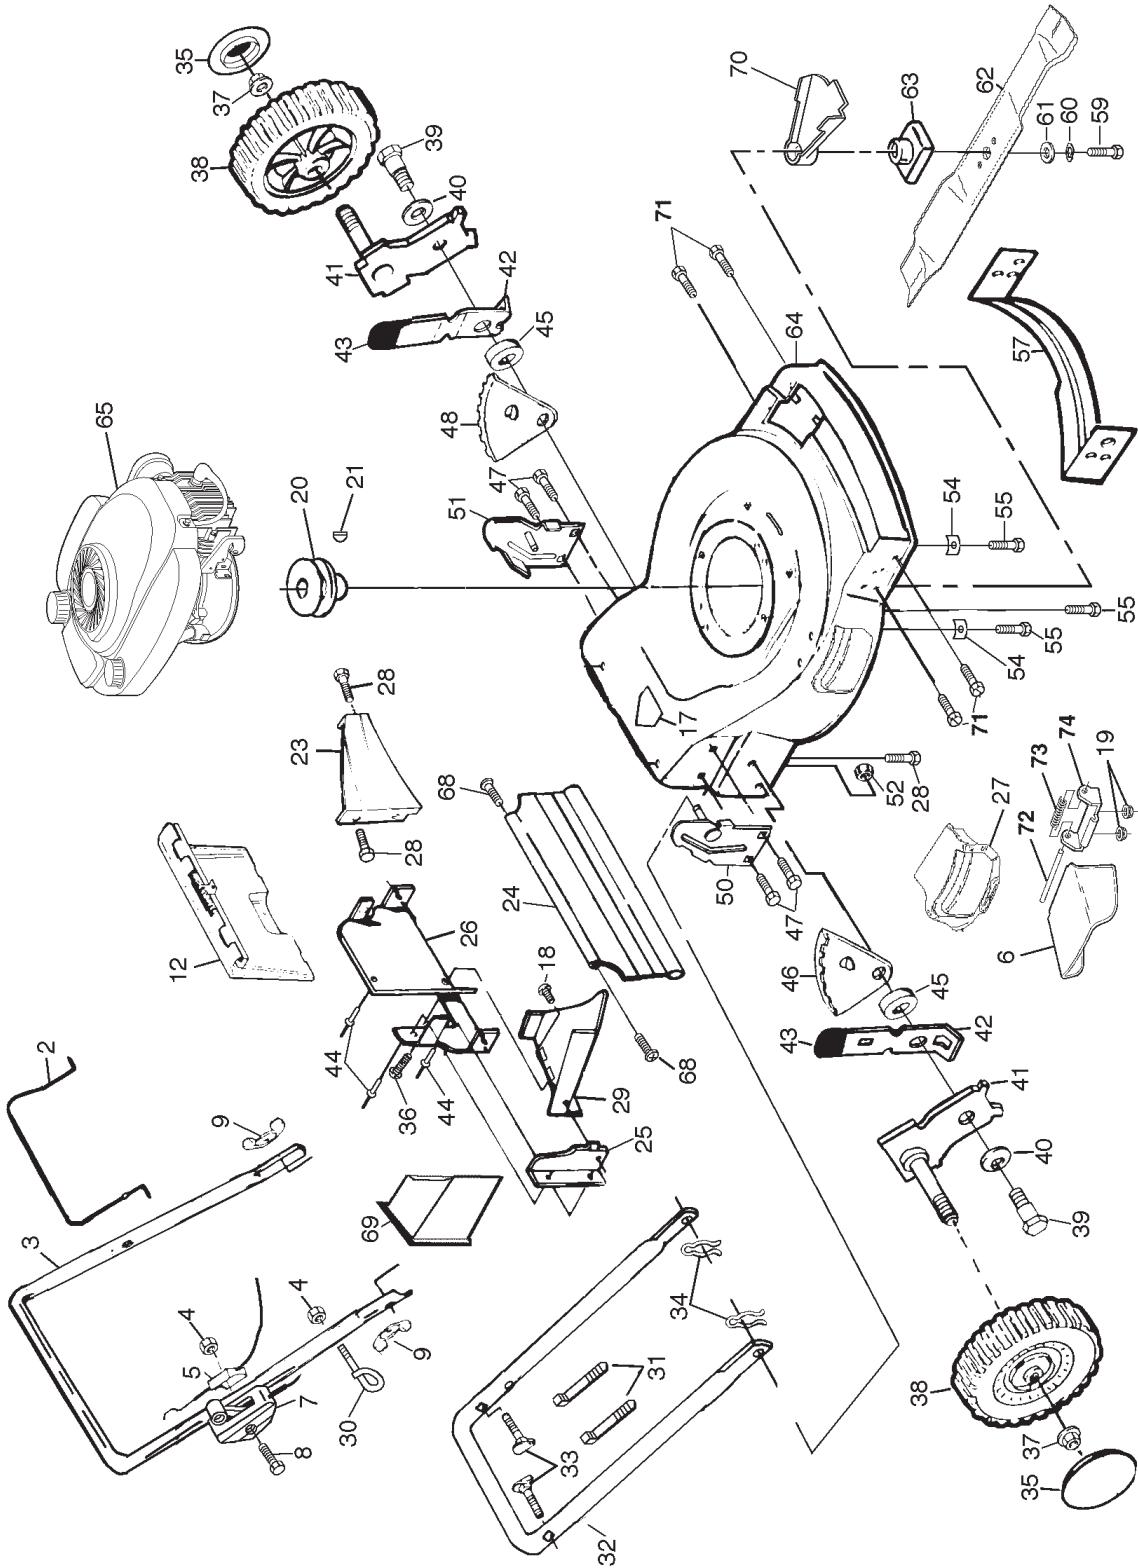

ROTARY LAWN MOWER -- MODEL NUMBER WE6TY22CD

ROTARY LAWN MOWER - - MODEL NUMBER WE6TY22CD

KEY NO.	PART NO.	DESCRIPTION	KEY NO.	PART NO.	DESCRIPTION
2	146771	Control Bar	43	87877	Selector Knob
3	166860X479	Upper Handle	44	128415	Pop Rivet
4	132004	Locknut	45	146630	Spacer
5	851671	Engine Zone Control Cable	46	700327X007	Wheel Adjusting Bracket
6	145285	Clip-on Discharge Deflector	47	150078	Self-tapping Screw 5/16-18 x 3/4
7	163054	Throttle Control	48	700326X007	Wheel Adjusting Bracket
8	144929	Hex Washer Head Screw 1/4-20 x 2-1/8	50	151588X479	Handle Bracket (Right)
9	128638	Wing Nut	51	151589X479	Handle Bracket (Left)
12	151023	Rear Door Kit	52	751592	Locknut 3/8-16
17	107339X	Danger Decal	54	851201X004	Engine Washer
18	150050	Screw	55	150406	Hex Head Thread Rolling Screw 3/8-16 x 1-1/8
19	63601	Locknut	57	170557	Front Baffle
20	184941	Engine Pulley	59	851084	Hex Head Machine Screw 3/8-24 x 1-3/8 Gr. 8
21	850848	Hi Pro Key #505	60	850263	Helical Lock Washer
23	133040X479	Baffle, Rear	61	851074	Hardened Washer
24	140540	Rear Skirt	62	141114	Blade 22"
25	700365X479	Side Baffle	63	184590	Blade Adapter
26	156380X479	Back Plate	64	170586	Lawn Mower Housing Kit (Includes Key No. 17)
27	145281	Mulcher Door Kit	65	- - -	Engine, Tecumseh, Model No. LEV120 (Order parts from engine manufacturer)
28	54583	Screw Hex Head 1/4-20 x 1/2	68	88652	Hinge Screw
29	176041X479	Discharge Baffle	69	166649	Mulcher Plug
30	179585	Rope Guide	70	186063	Debris Shield
31	66426	Wire Tie	71	17600406	Screw
32	151721X479	Lower Handle	72	147286	Hinge Rod
33	131959	Handle Bolt	73	152186	Hinge Spring
34	51793	Hairpin Cotter	74	147775	Hinge Bracket
35	77400	Hubcap	- -	162300	Warning Decal (Not Shown)
36	54583	Hex Head Self-tapping Screw with sems 1/4-20 x 1/2	- -	172787	Operator's Manual (English)
37	83923	Flanged Locknut	- -	172788	Operator's Manual (French)
38	146247	Wheel & Tire Assembly	- -	186964	Repair Parts Manual
39	142748	Shoulder Bolt			
40	62335	Belleville Washer			
41	145935X004	Axle Arm			
42	700331X004	Selector Spring			

NOTE: All component dimensions given in U.S. inches.
1 inch = 25.4 mm