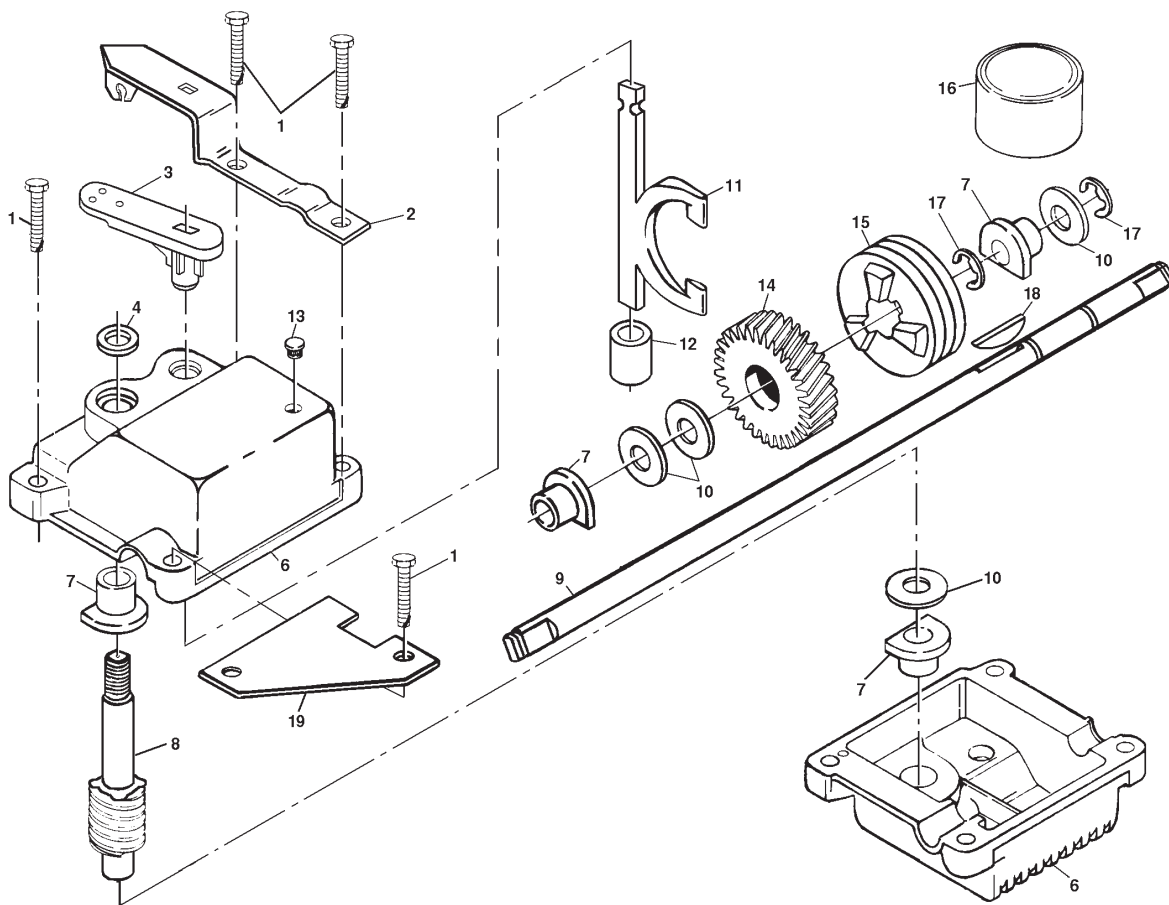

**ROTARY LAWN MOWER - - MODEL NUMBER WE6TY22CD
GEAR CASE ASSEMBLY - PART NUMBER 702511**

**TONDEUSE À GAZON ROTATIVE - - NUMÉRO DE MODÈLE WE6TY22CD
ENSEMBLE DE LA BOÎTE DE VITESSE - - NUMÉRO DE PIÈCE 702511**

KEY NO.	PART NO.	DESCRIPTION	DESCRIPTION
1	17490416	Tapping Screw 1/4-20 x 1-1/4	Vis 1/4-20 x 1-1/4
2	137055X004	Engagement Bracket	Support de Engagement
3	137053	Shifter	Changement de Vitesse
4	57072	Seal	Joint d'étanchéité
6	48373	Gear Case Halves Kit (Includes Key Numbers 4 and 7)	Jeu, Moitiés, Boîte de Vitesse (Y compris le no. de réf. 4 et 7)
7	77881	Bearing	Palier
8	137051	Worm Shaft	Arbre à Vis Sans Fin
9	137074	Drive Shaft	Arbre d'entraînement
10	57079	Hardened Washer	Rondelle Durcie
11	131484	Clutch Yoke	Joug de l'embrayage
12	700343	Bushing	Douille
13	86447	Plug	Bouchon
14	137050	Helical Gear	Engrenage Hélicoïdale
15	750436X	Clutch Jaw	Mâchoire de Serrage de l'embrayage
16	750369	Grease	Graisse
17	12000003	E-Ring	Bague en E
18	850848	Hi-Pro Key	Clé, Hi-pro
19	81585X004	Spring Bracket	Support de Ressort
--	48367	Kit, Gearcase (Includes Instructions)	Jeu, Boîte de Vitesse (Y compris le instructions)

NOTE: All component dimensions given in U.S. inches.
1 inch = 25.4 mm

REMARQUE: Toutes les dimensions de
composant sont données en pouces É.-U.
1 pouce = 25,4 mm.