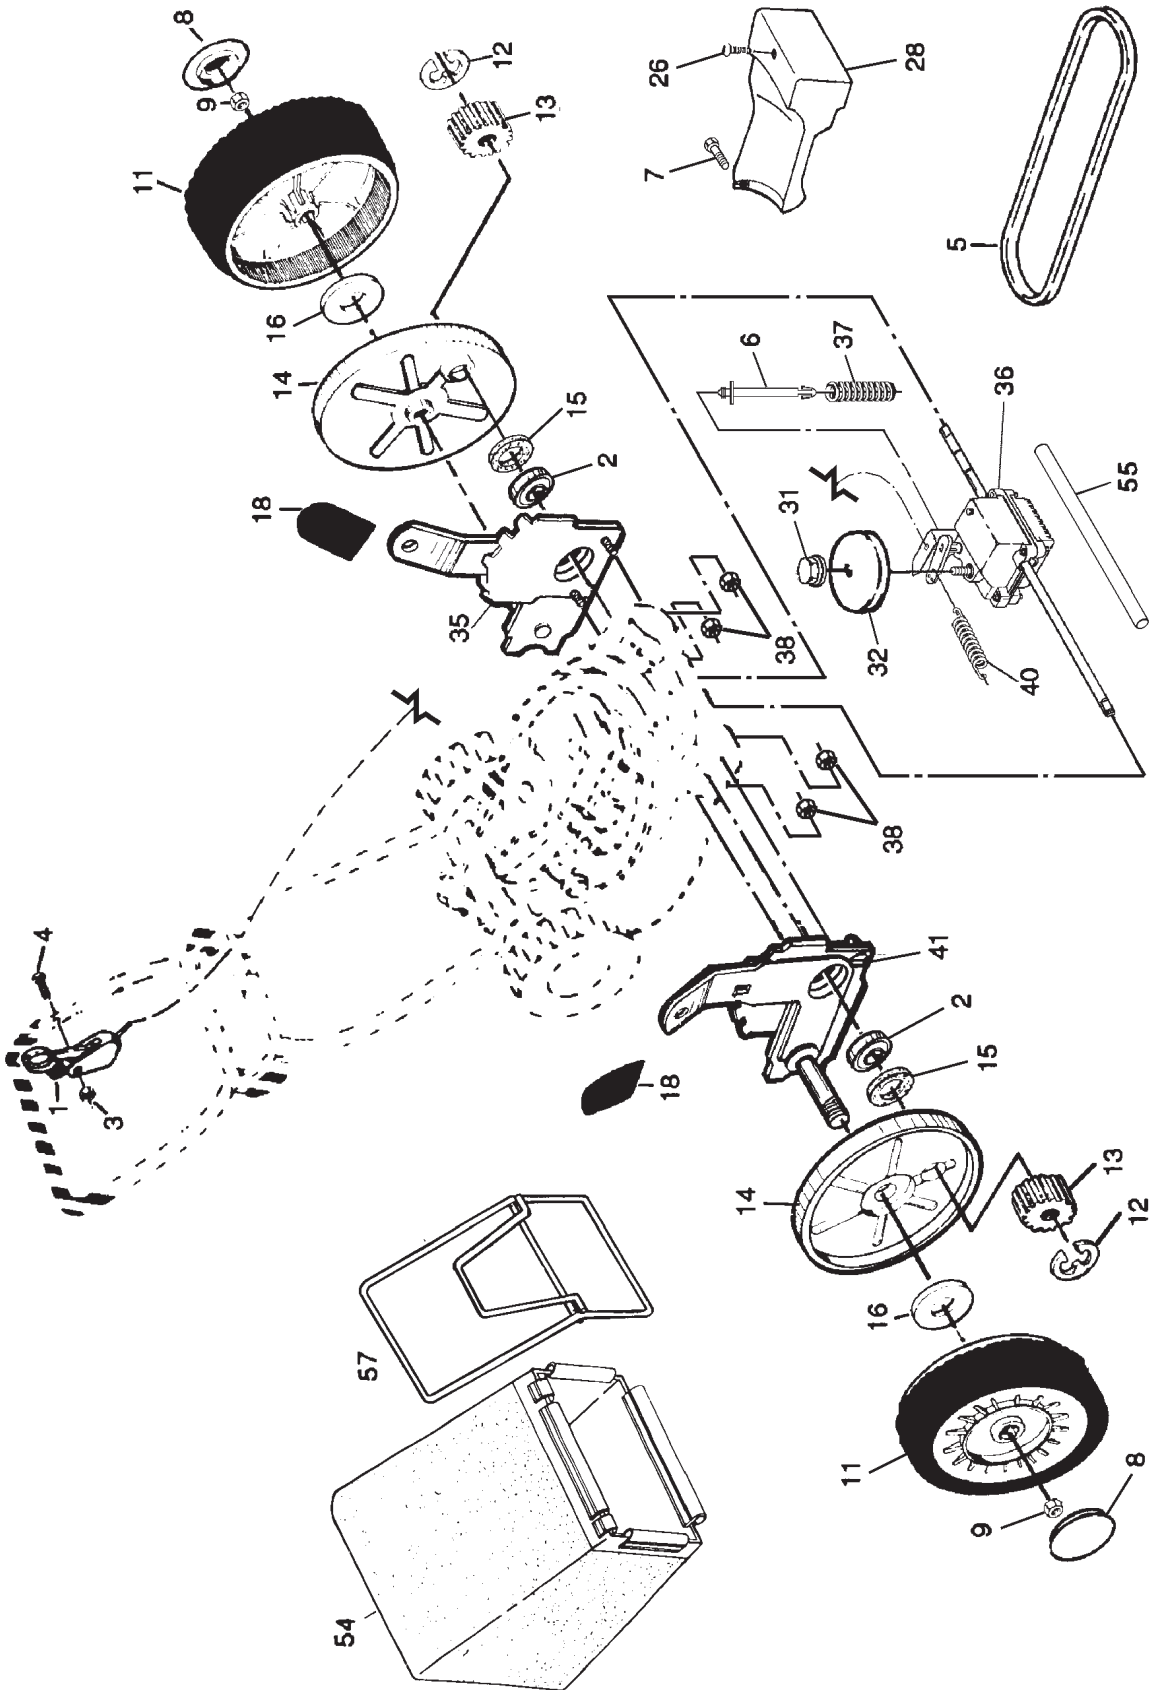

NOTE: All component dimensions given in U.S. inches.
1 inch = 25.4 mm

ROTARY LAWN MOWER -- MODEL NUMBER WE6TY22CD

ROTARY LAWN MOWER - - MODEL NUMBER WE6TY22CD

KEY NO.	PART NO.	DESCRIPTION	KEY NO.	PART NO.	DESCRIPTION
1	184596	Drive Control	28	137081	Drive Cover
2	167387	Bearing, Wheel Adjuster	31	132010	Locknut
3	751152	Locknut #10-24	32	137052	Drive Pulley
4	158755	Pan Head Machine Screw #10-24 x 2	35	151521	Kit, Wheel Adjuster, LH (Includes Knob and Bearing)
5	146527	V-Belt	36	702511	Gear Case Assembly
6	150495	Spring Retainer	37	137090	Spring
7	149746	Pan Head Tapping Screw #10-24 x 1-3/4	38	63601	Locknut
8	77400	Hubcap	40	75192	Spring
9	145212	Flanged Locknut	41	151520	Kit, Wheel Adjuster, RH (Includes Knob and Bearing)
11	180776	Wheel & Tire Assembly	54	158830	Grass Bag
12	12000058	E-ring	55	86012	Drive Shaft Cover
13	137054	Pinion	57	149555	Catcher Frame
14	180504	Dust Cover			
16	67725	Washer 1/2 x 1-1/2 x .134			
18	87877	Selector Knob			
26	146072	Pan Head Tapping Screw #10-24 x 2-3/4			