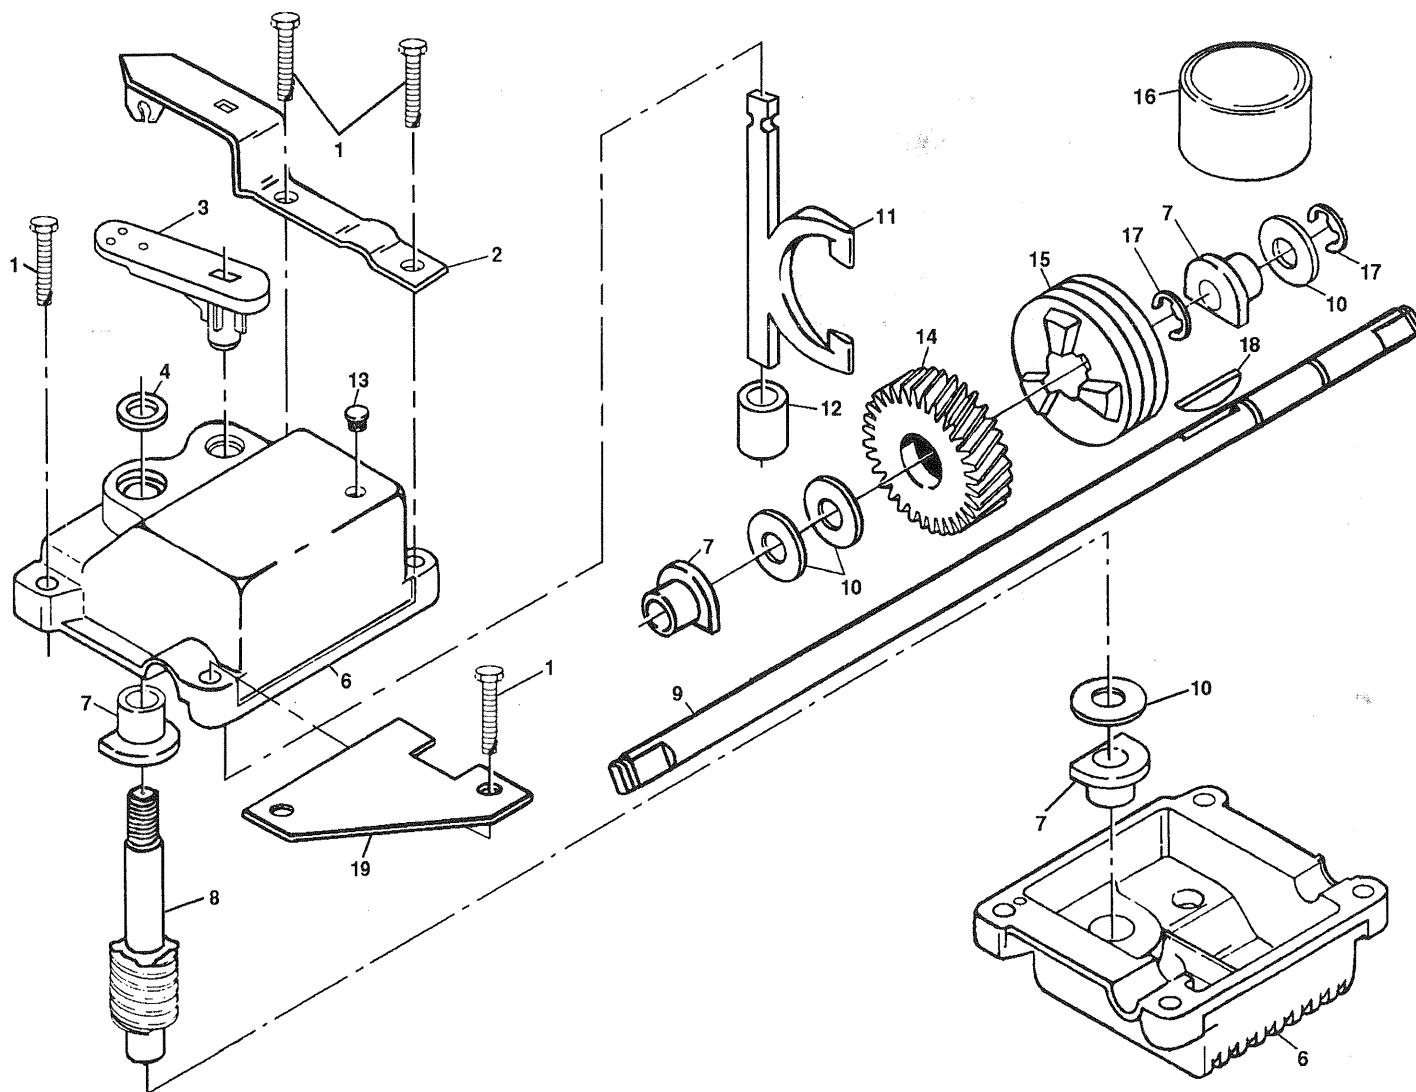

*These parts must be purchased through an authorized Briggs and Stratton dealer.

REPAIR PARTS

ROTARY MOWER MODEL NO. WE55Y22CD

REPAIR PARTS

ROTARY MOWER MODEL NO. WE55Y22CD

KEY NO.	PART NO.	DESCRIPTION	KEY NO.	PART NO.	DESCRIPTION
1	146323	Drive Control	21	67725	Washer 1/2 x 1-1/2 x .134
2	751152	Locknut #10-24	22	702511	Gear Case Assembly
3	158755	Pan Head Machine Screw #10-24 x 2	23	137052	Drive Pulley
4	150495	Spring Retainer	24	132010	Locknut
5	77400	Hubcap	27	137081	Drive Cover
7	145212	Flanged Locknut	28	146072	Pan Head Tapping Screw #10-24 x 2-3/4
8	700953	Wheel & Tire Assembly	29	149746	Pan Head Tapping Screw #10-24 x 1-3/4
9	12000058	E-ring	30	149555	Catcher Frame
10	137054	Pinion	31	158830	Grass Bag
11	88080	Dust Cover	32	146527	V-Belt
12	87877	Selector Knob	38	86012	Drive Shaft Cover
13	151521	Wheel Adjuster Assembly (Left)			
14	151520	Wheel Adjuster Assembly (Right)			
16	63601	Locknut			
18	137090	Spring			
20	75192	Spring			

REPAIR PARTS

ROTARY LAWN MOWER -- MODEL NO. WE55Y22CD

GEAR CASE ASSEMBLY PART NUMBER 702511

KEY NO.	PART NO.	DESCRIPTION
1	17490416	Tapping Screw 1/4-20 x 1-1/4
2	137055X004	Engagement Bracket
3	137053	Shifter
4	57072	Seal
6	48373	Gear Case Halves Kit (Includes Key Nos. 4, 5, and 7)
7	77881	Bearing
8	137051	Worm Shaft
9	137074	Drive Shaft
10	57079	Hardened Washer

KEY NO.	PART NO.	DESCRIPTION
11	131484	Clutch Yoke
12	700343	Bushing
13	86447	Plug
14	137050	Helical Gear
15	750436X	Clutch Jaw
16	750369	Grease
17	12000003	E-Ring
18	850848	Hi-Pro Key
19	81585X004	Spring Bracket

NOTE: All component dimensions given in U.S. inches.
1 inch = 25.4 mm