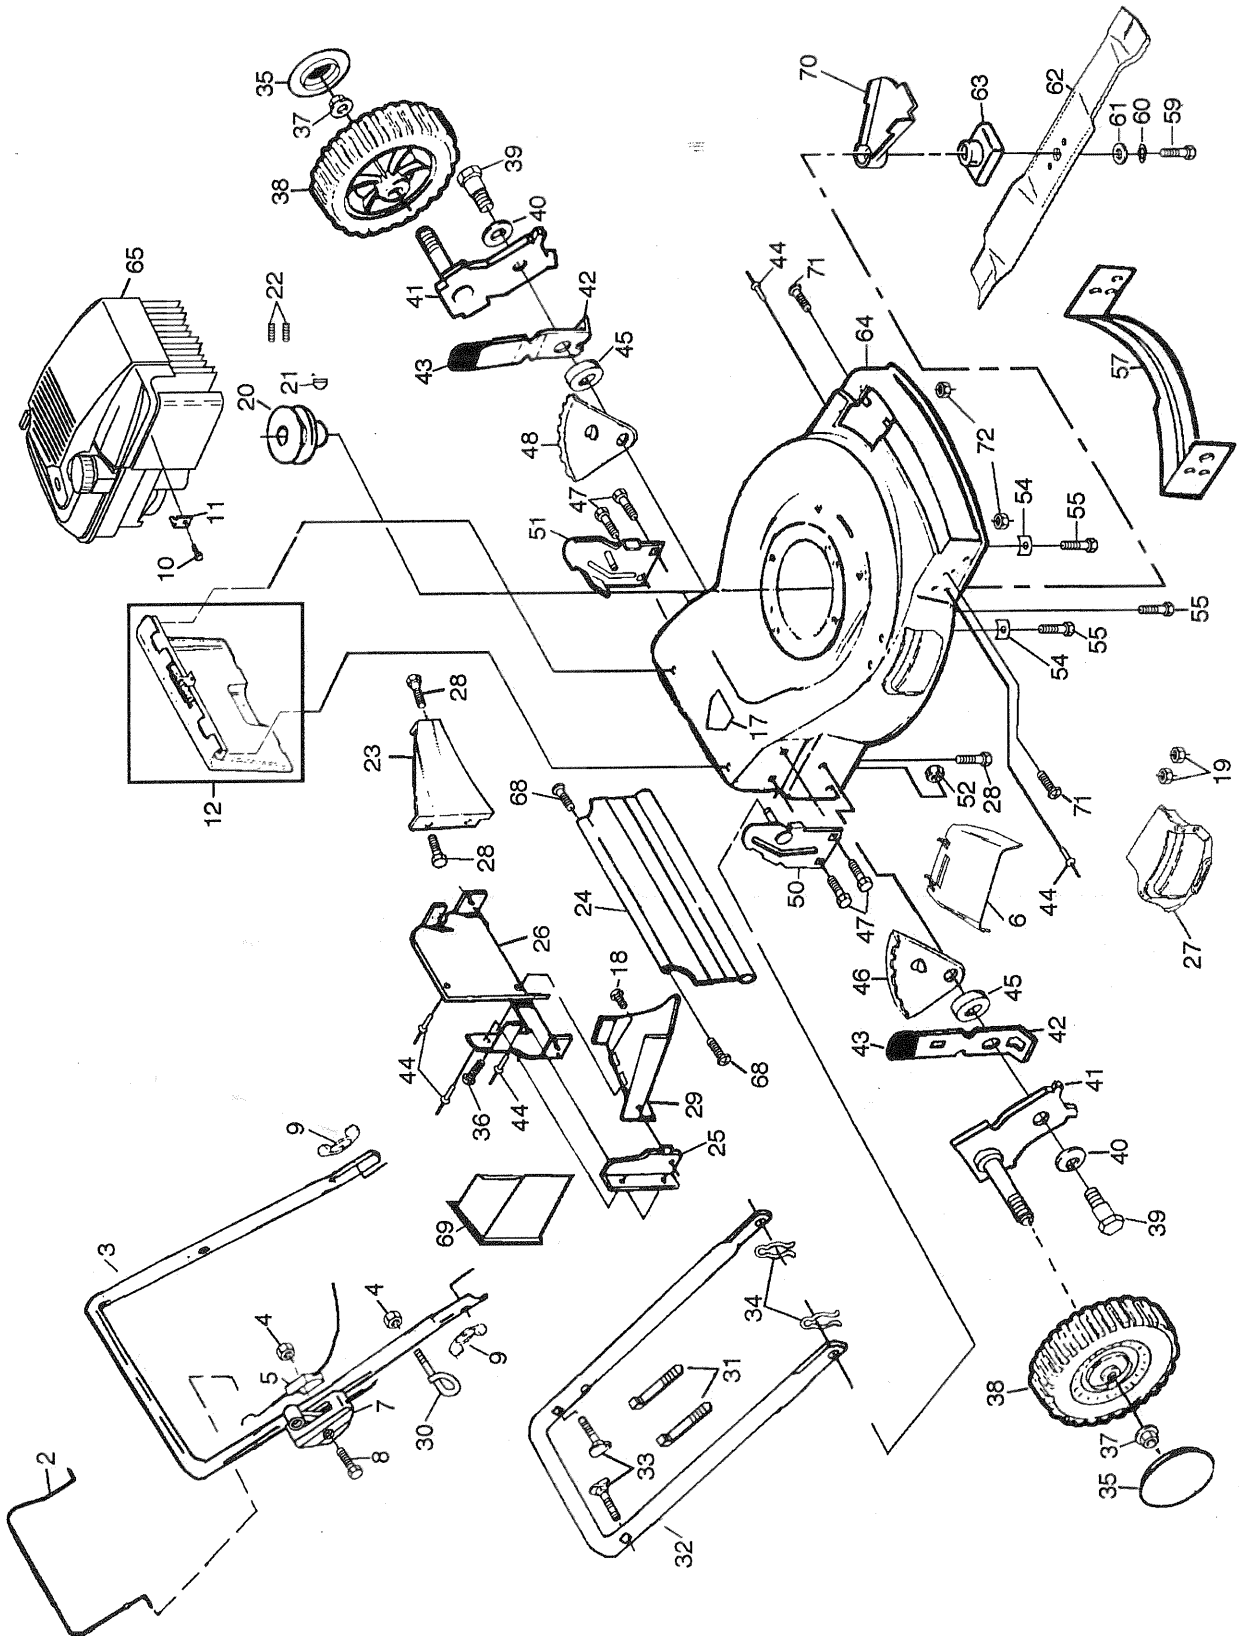

REPAIR PARTS

ROTARY MOWER MODEL NO. WE55Y22CD

REPAIR PARTS

ROTARY MOWER MODEL NO. WE55Y22CD

KEY NO.	PART NO.	DESCRIPTION	KEY NO.	PART NO.	DESCRIPTION
2	146771	Control Bar	38	146247	Wheel & Tire Assembly
3	166860X479	Upper Handle	39	142748	Shoulder Bolt
4	63601	Locknut	40	62335	Belleville Washer
5	130861	Engine Zone Control Cable	41	145935X004	Axle Arm
6	145285	Clip-on Discharge Deflector	42	700331X004	Selector Spring
7	700417	Throttle Control	43	87877	Selector Knob
8	144929	Hex Washer Head Screw 1/4-20 x 2-1/8	44	128415	Pop Rivet
9	128638	Wing Nut	45	146630	Spacer
10	83816	Screw #10 x 5/8	46	700327X007	Wheel Adjusting Bracket
11	111190X	Cable Clamp (Engine)	47	150078	Self-tapping Screw 5/16-18 x 3/4
12	151023	Rear Door Kit	48	700326X007	Wheel Adjusting Bracket
17	107339X	Danger Decal	50	151588X479	Handle Bracket (Right)
18	150050	Screw	51	151589X479	Handle Bracket (Left)
19	63601	Locknut	52	751592	Locknut 3/8-16
20	84596	Engine Pulley	54	851201X004	Engine Washer
21	87677	Hi Pro Key #505	55	150406	Hex Head Thread Rolling Screw 3/8-16 x 1-1/8
22	59708	Set Screw 1/4-20 x 5/16	57	144964	Front Baffle
23	133040X479	Baffle, Rear	59	851084	Hex Head Machine Screw 3/8-24 x 1-3/8 Gr. 8
24	140540	Rear Skirt	60	850263	Helical Lock Washer
25	700365X479	Side Baffle	61	851074	Hardened Washer
26	156380X479	Back Plate	62	141114	Blade 2"
27	147738	Mulcher Door Kit	63	851514	Blade Adapter
28	54583	Screw Hex Head 1/4-20 x 1/2	64	163796	Lawn Mower Housing Kit (Includes Key No. 17)
29	133190X479	Discharge Baffle	65	-----	Engine B&S Model No. 12H802
30	132001	Rope Guide	68	88652	Hinge Screw
31	66426	Wire Tie	69	166649	Mulcher Plug
32	151721X479	Lower Handle	70	134612	Debris Shield
33	131959	Handle Bolt	71	74100412	Screw
34	51793	Hairpin Cotter	72	63601	Nut
35	77400	Hubcap	--	162300	Warning Decal (Not Shown)
36	54583	Hex Head Self-tapping Screw W/sems 1/4-20 x 1/2	--	145658	Operator's Manual (English)
37	83923	Flanged Locknut	--	145659	Operator's Manual (French)
			--	167327	Repair Parts Manual

*These parts must be purchased through an authorized Briggs and Stratton dealer.