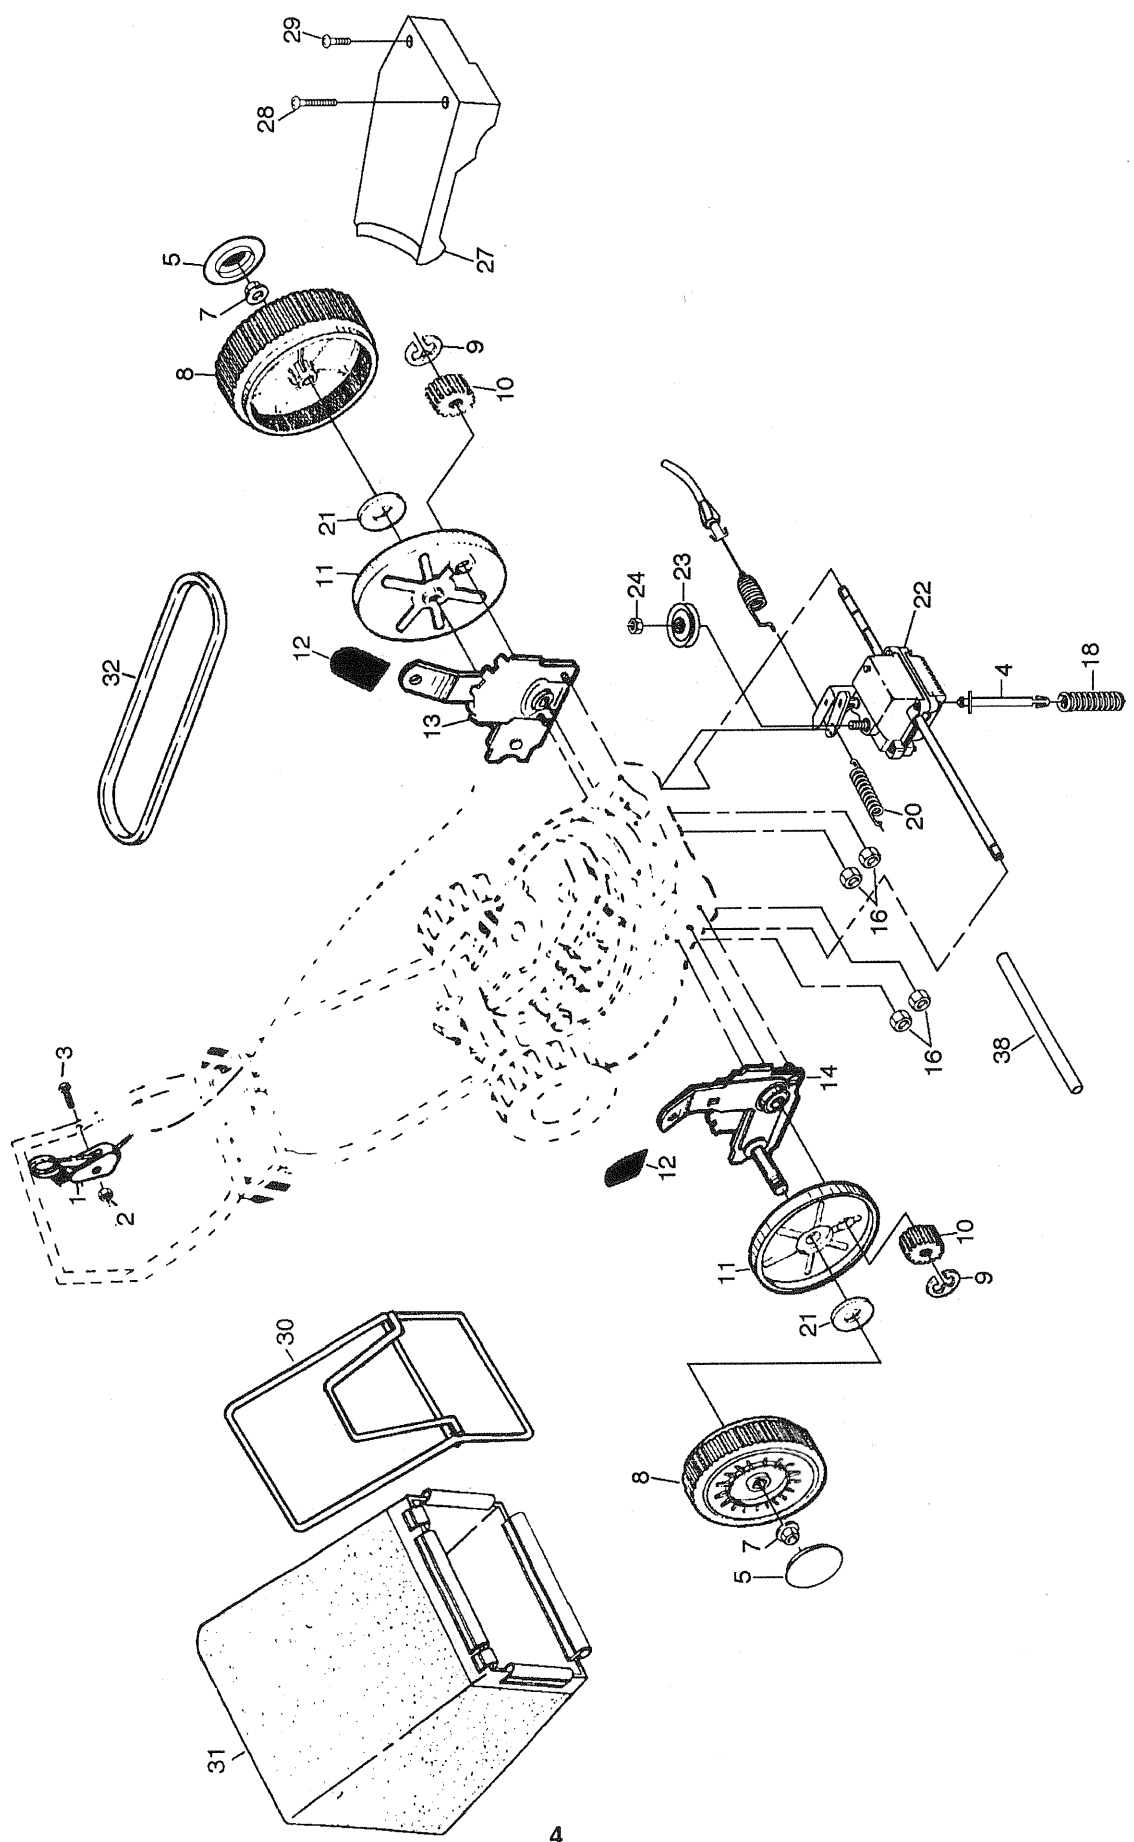

*These parts must be purchased through an authorized Briggs and Stratton dealer.

REPAIR PARTS

ROTARY MOWER MODEL NO. WE55Y22CD

REPAIR PARTS

ROTARY MOWER MODEL NO. WE55Y22CD

KEY NO.	PART NO.	DESCRIPTION	KEY NO.	PART NO.	DESCRIPTION
1	146323	Drive Control	21	67725	Washer 1/2 x 1-1/2 x .134
2	751152	Locknut #10-24	22	702511	Gear Case Assembly
3	158755	Pan Head Machine Screw #10-24 x 2	23	137052	Drive Pulley
4	150495	Spring Retainer	24	132010	Locknut
5	77400	Hubcap	27	137081	Drive Cover
7	145212	Flanged Locknut	28	146072	Pan Head Tapping Screw #10-24 x 2-3/4
8	700953	Wheel & Tire Assembly	29	149746	Pan Head Tapping Screw #10-24 x 1-3/4
9	12000058	E-ring	30	149555	Catcher Frame
10	137054	Pinion	31	158830	Grass Bag
11	88080	Dust Cover	32	146527	V-Belt
12	87877	Selector Knob	38	86012	Drive Shaft Cover
13	151521	Wheel Adjuster Assembly (Left)			
14	151520	Wheel Adjuster Assembly (Right)			
16	63601	Locknut			
18	137090	Spring			
20	75192	Spring			