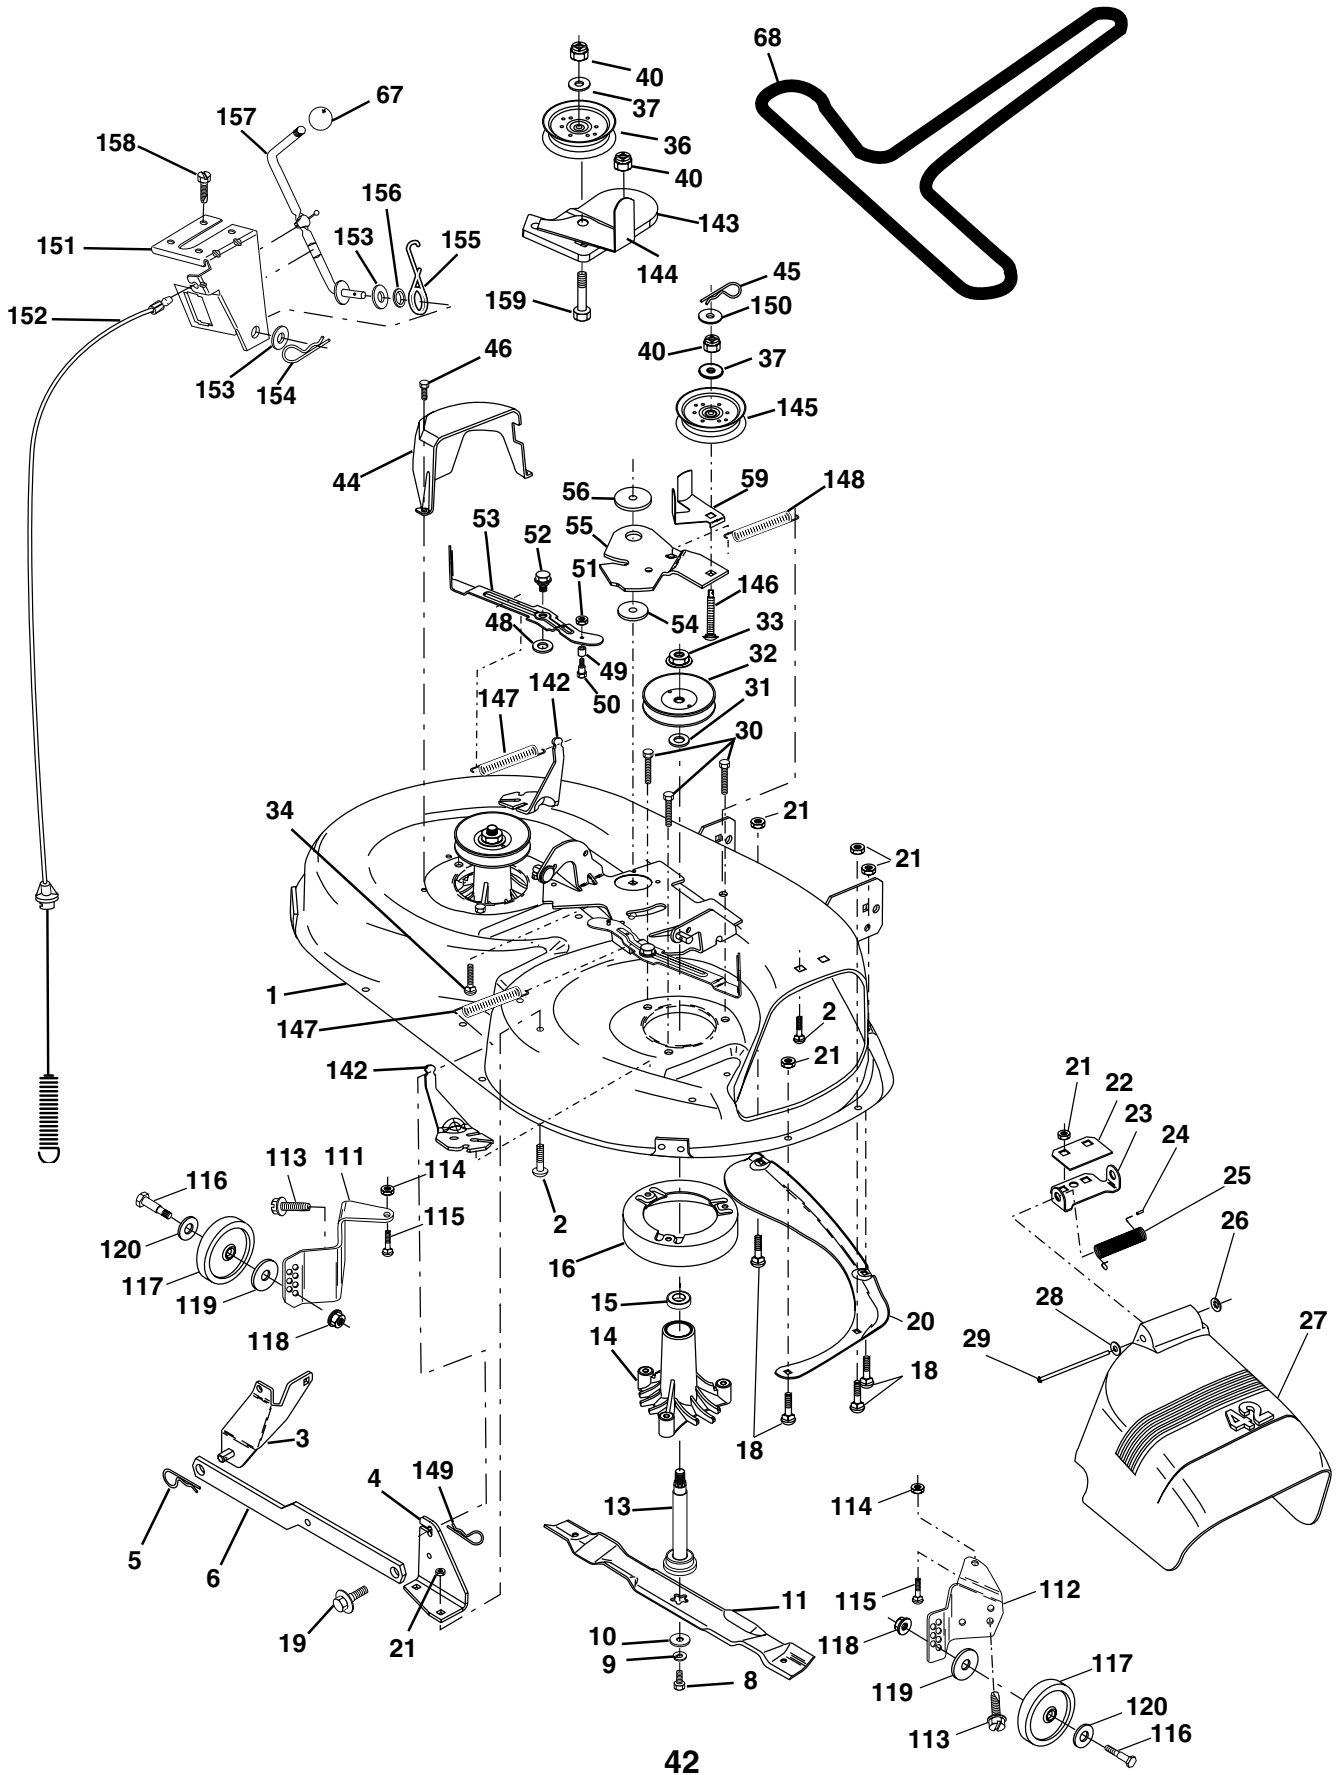

REPAIR PARTS

TRACTOR - - MODEL NUMBER WE16542E

MOWER DECK

REPAIR PARTS

TRACTOR - - MODEL NUMBER WE16542E

MOWER DECK

KEY NO.	PART NO.	DESCRIPTION	KEY NO.	PART NO.	DESCRIPTION
1	165892	Mower Deck Assembly, 42"	54	133943	Washer, Hardened
2	72140506	Bolt	55	155046	Arm, Idler
3	138017	Bracket Asm Fr. Sway Bar 3/42	56	165723	Spacer, Retainer
4	165460	Bracket Asm Deck 42" Sway Bar	59	141043	Guard TUV Idler
5	4939M	Retainer Spring	67	106932X	Knob
6	130832	Arm, Suspension, Rear	68	144959	V-Belt, 42" Mower
8	850857	Bolt 3/8-24 x 25 Grade 8 patched	111	179292	Bracket Gauge Wheel Lh
9	10030600	Washer, Lock	112	179293	Bracket Gauge Wheel Rh
10	140296	Washer, Hardened	113	17060508	Screw Tapping 5/16-18 Unc X 1/2
11	138498	Blade	114	73510500	Nut Keps 5/16-18unc
13	137645	Shaft Assembly, Mandrel, Vented	115	72110505	Bolt Carr 5/16-Unc x 5/8
14	128774	Housing, Mandrel, Vented	116	4898H	Bolt Shld
15	110485X	Bearing, Ball, Mandrel	117	105455X	Wheel Gauge Blk
16	174493	Stripper	118	73930600	Nut Centerlock 3/8-16unc
18	72140505	Bolt, Carriage 5/16-18 x 5/8	119	19121414	Washer 3/8 x 7/8 x 14 Ga.
19	132827	Bolt, Shoulder	120	19171512	Washer 17/32 x 15/16 x 12 Ga.
20	159770	Baffle, Vortex	142	165890	Arm Spring Brake Mower
21	73680500	Nut	143	157109	Bracket Arm Idler 42"
22	134753	Stiffener Bracket	144	158634	Keeper Belt 42" Clutch Cable
23	131267	Bracket, Deflector Mower 42"	145	165888	Pulley Idler Flat
24	105304X	Cap, Sleeve 80 x 112 Blk Mower	146	171977	Bolt Carriage Idler
25	123713X	Spring, Torsion, Deflector 2 52	147	131335	Spring Extension
26	110452X	Nut, Push Phos & Oil	148	169022	Spring Return Idler
27	130968X428	Shield, Deflector 42" Blk	149	165898	Retainer Spring Yellow
28	19111016	Washer 11/32 x 5/8 x 16 Gauge	150	19091216	Washer 9/32 x 3/4 x 16 Ga.
29	131491	Rod, Hinge 42" 6 75 W/G	151	169670	Bracket Clutch Cable
30	173984	Screw Thdrol Washer Head	152	169676	Clutch Cable 42"
31	129963	Washer, Spacer Mower Vented	153	169674	Washer Flat 3/8" Type B
32	153535	Pulley, Mandrel	154	169675	Spring Retainer
33	178342	Nut, Toplock	155	169671	Spring Retention LVR CLTCH CAB
34	72110614	Bolt	156	169672	Spacer Clutch Cable
36	131494	Pulley, Idler, Flat	157	169669	Rod Clutch Cable 3/8"
37	19131316	Washer 13/32 x 13/16 x 16 Gauge	158	17720408	Screw Hex Thd Cut 1/4-20 x 1/2
40	73680600	Nut	159	72140614	Bolt Rdhd Sqn 3/8-16 UNC x 1-3/4
44	140088	Guard, Mandrel, LH	--	137094	Mandrel Assembly (Includes Housing, Shaft and Shaft Hardware Only - Pulley not included)
45	4497H	Retainer	--	171491	Mower Replacement, Complete
46	137729	Screw, Thdrol 1/4-20 x 5/8 T			
48	133944	Washer, Hardened			
49	174284	Roller Assembly, Cam Follower			
50	131340	Bolt, Shoulder #10-24 Grade 5			
51	69180	Locknut			
52	139888	Bolt, Shoulder 5/16-18 UNC			
53	131845	Arm Assembly, Pad, Brake			

NOTE: All component dimensions given in U.S. inches
1 inch = 25.4 mm