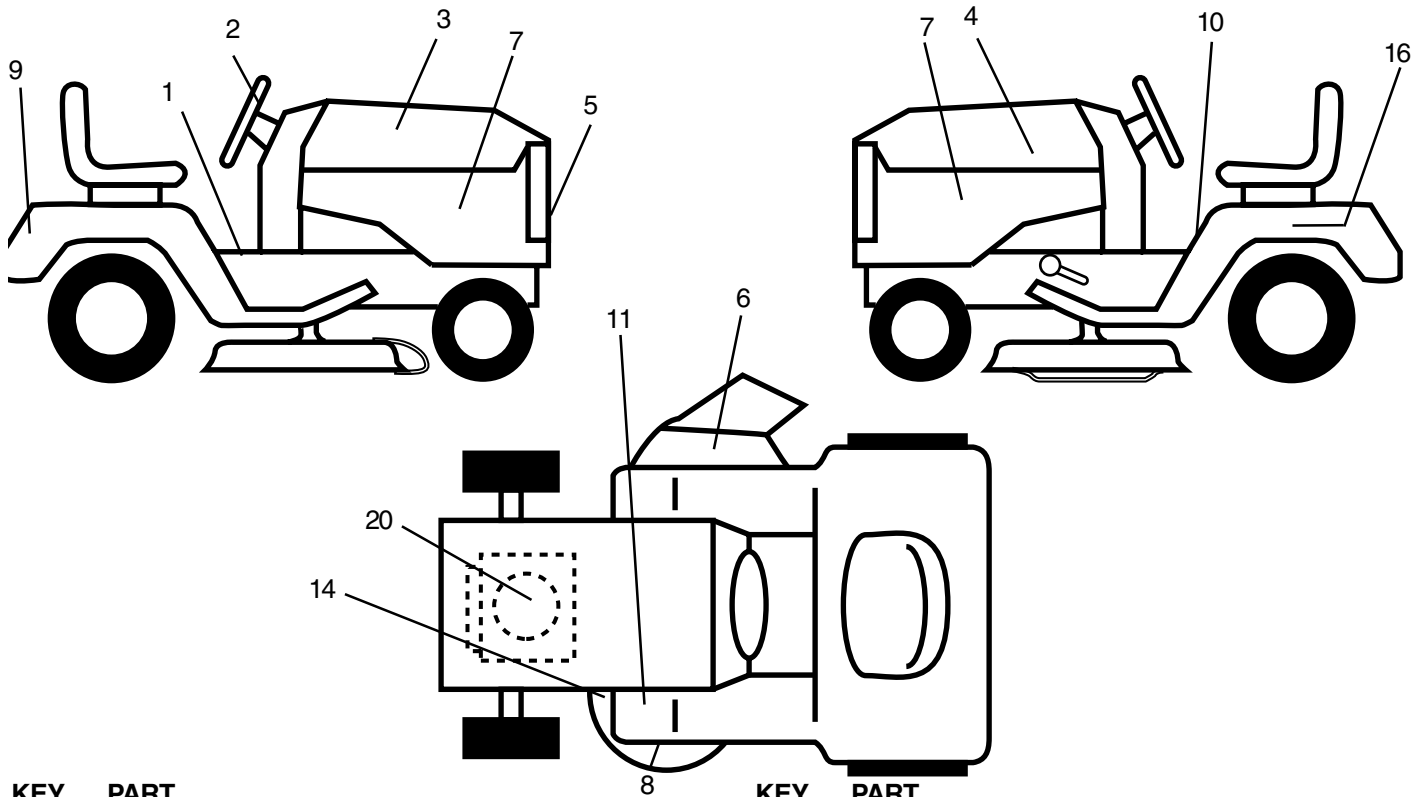

REPAIR PARTS

TRACTOR - - MODEL NUMBER WE16542E

DECALS

KEY NO.	PART NO.	DESCRIPTION
1	157163	Decal Instruction Operat English
2	162398	Decal Ins Strg Wh
3	162389	Decal Hood Rh
4	162390	Decal Hood Lh
5	162392	Decal Grille Logo
6	170563	Decal, Warning
7	162462	Decal Panel Side
8	162391	Decal Deck Grasseater
9	171448	Decal Fender Logo

KEY NO.	PART NO.	DESCRIPTION
10	157140	Decal Danger English
11	101892X	Decal Clutch/brake English
14	160396	Decal V-belt Schematic 42"
16	145005	Decal Battery Danger/Poison
20	170945	Decal HP Engine
--	157199X428	Pad Footrest
--	138311	Decal Lift Handle
--	180530	Manual Owner's English
--	180531	Manual Owner's French