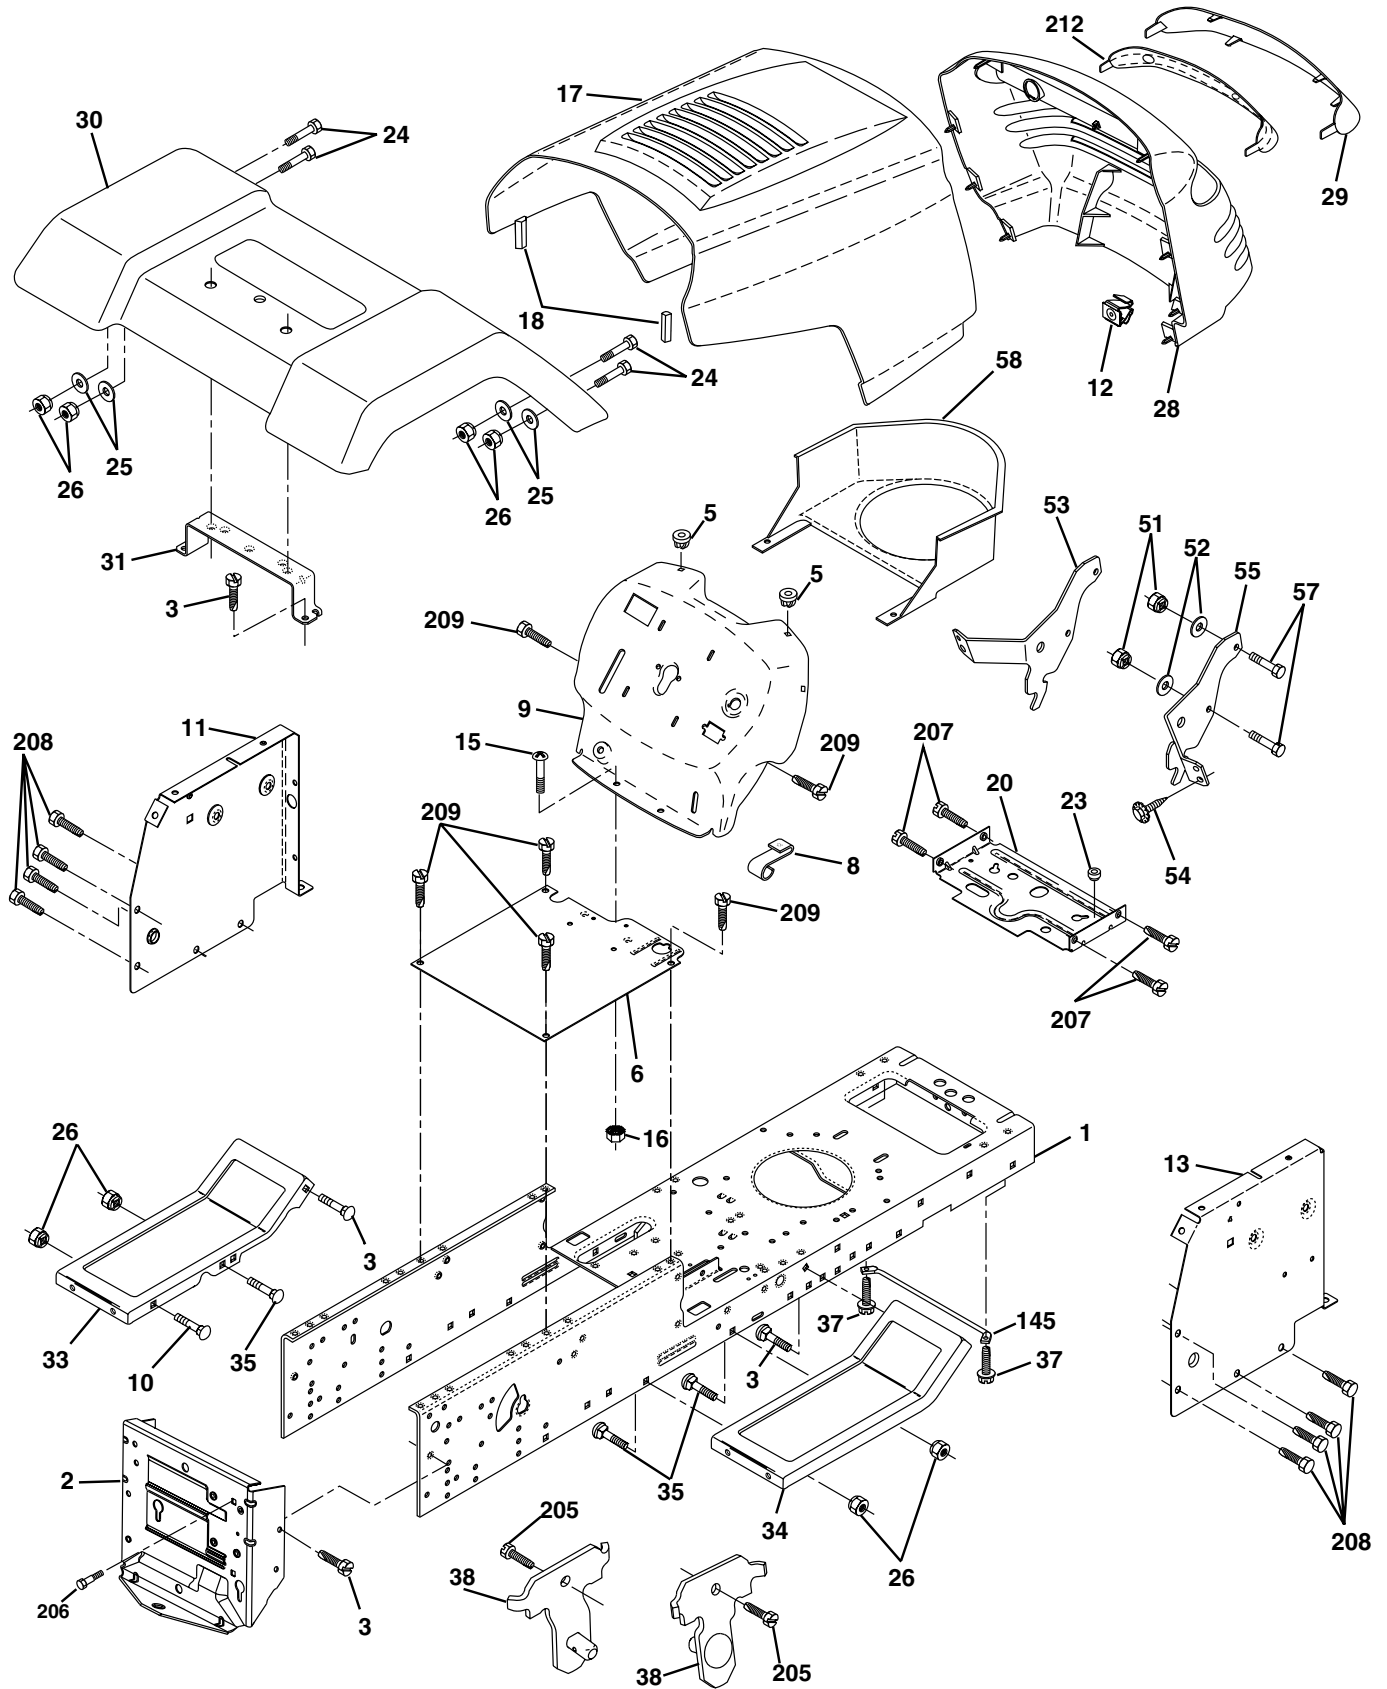

REPAIR PARTS

TRACTOR - - MODEL NUMBER WE16542E

CHASSIS AND ENCLOSURES

REPAIR PARTS

TRACTOR - - MODEL NUMBER WE16542E

CHASSIS AND ENCLOSURES

KEY NO.	PART NO.	DESCRIPTION
1	174620	Chassis
2	176554	Drawbar
3	17060612	Screw 3/8-16 x 3/4
5	155272	BumperHood/Dash
6	155923	Saddle Flat Lt Fender Shift
8	155138	Clip Retainer Slide-On
9	168347X011	Dash
10	72140608	Bolt RdHd Sqnk. 3/8-16 Unc x 1
11	155927	Panel Asm. Dash Lh
12	145660	Clip Tinnerman Grile P/L
13	172107X010	Panel Dash Rh
15	74180512	Screw Mach Trhd 5/16-18 Unc x 3/4
16	73510500	Nut Keps 5/16-18 Unc
17	159639X550	Hood
18	126938X	BumperHood
20	156437	Plate Mtg Battery/Fuel Tank Fr
23	124028X	Bushing Snap Nyl Blk Fuel Line
24	74780616	Bolt Fin Hex 3/8-16 Unc x 1 Gr. 5
25	19131312	Washer 13/32 x 13/16 x 12 Ga.
26	73800600	Nut Lock Hex w/Insert 3/8-16 UNC
28	140434	Grill/Lens Asm
29	140273X599	Lens Grille Private label
30	169467X550	Fender Asm
31	136619	Bracket Fender
33	145244X550	Footrest Lh
34	145243X550	Footrest Rh
35	72110606	Bolt RdHd Sht. Sqnk. 3/8-16 x 3/4
37	17490508	Screw Thdrol 5/16-18 x 1/2 Tyt
38	175710	Bracket Asm. Pivot Mower Rear
51	73800400	Nut Lock Hex W/Ins. 1/4-20
52	19091416	Washer 9/32 x 7/8 x 16 Ga.
53	144697	Bracket Grille LH
54	161464	Screw Hex Wshd 8-18 x 7/8
55	144696	Bracket, Grille RH
57	74780412	Bolt Fin Hex 1/4-20 x .75
58	150127	Air Duct Private Label tractor - -
145	156524	Rod Pivot Chassis/Hood
205	17490608	Screw 3/8-16 x 1/2
206	170165	Bolt shoulder 5/16-18
207	17670508	Screw Thdrol 5/16-18 x 1/2
208	17670608	Screw Thdrol 3/8-16 x 1/2
209	17000612	Screw Hex Wsh Thdrol 3/8-16
212	156229	Insert Lens Reflector
--	5479J	Plug Btn Blk

NOTE: All component dimensions given in U.S. inches
1 inch = 25.4 mm