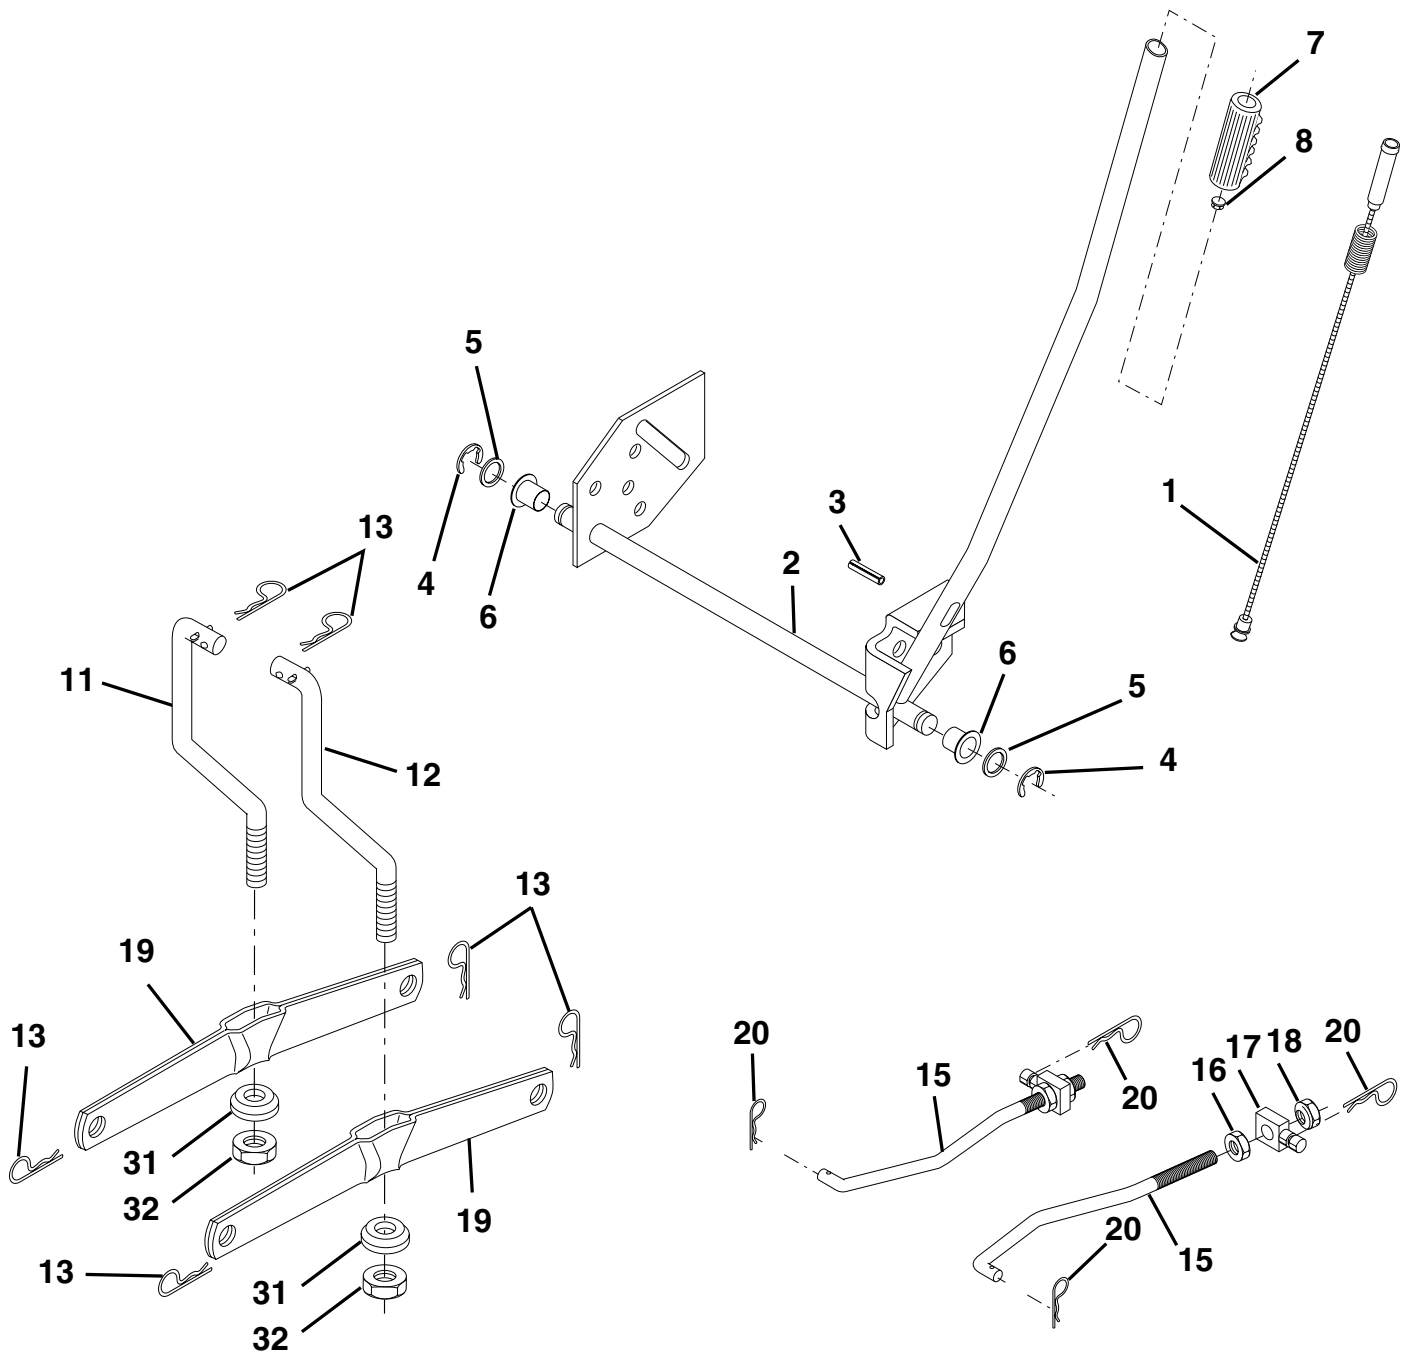

REPAIR PARTS

TRACTOR - - MODEL NUMBER WE16542E

MOWER LIFT

REPAIR PARTS

TRACTOR - - MODEL NUMBER WE16542E

MOWER LIFT

KEY NO.	PART NO.	DESCRIPTION
1	159460	Wire Asm Inner/Sprg w/Plunger
2	159471	Shaft Asm Lift
3	105767X	Pin Groove
4	12000002	E Ring #5133-62
5	19211621	Washer 21/32 x 1 x 21 Ga.
6	120183X	Bearing Nylon
7	109413X	Grip Handle
8	124526X	Button Plunger
11	139865	Link Lift Lh
12	139866	Link Lift Rh
13	4939M	Retainer Spring
15	173288	Link Front
16	73350800	Nut Jam Hex 1/2-13 Unc
17	175689	Trunnion
18	73800800	Nut Lock w/Wsh 1/2-13 Unc
19	139868	Arm Suspension Rear
20	163552	Retainer Spring
31	169865	Bearing Pvt Lift
32	73540600	Nut Crownlock 3/8-24

NOTE: All component dimensions given in U.S. inches
1 inch = 25.4 mm