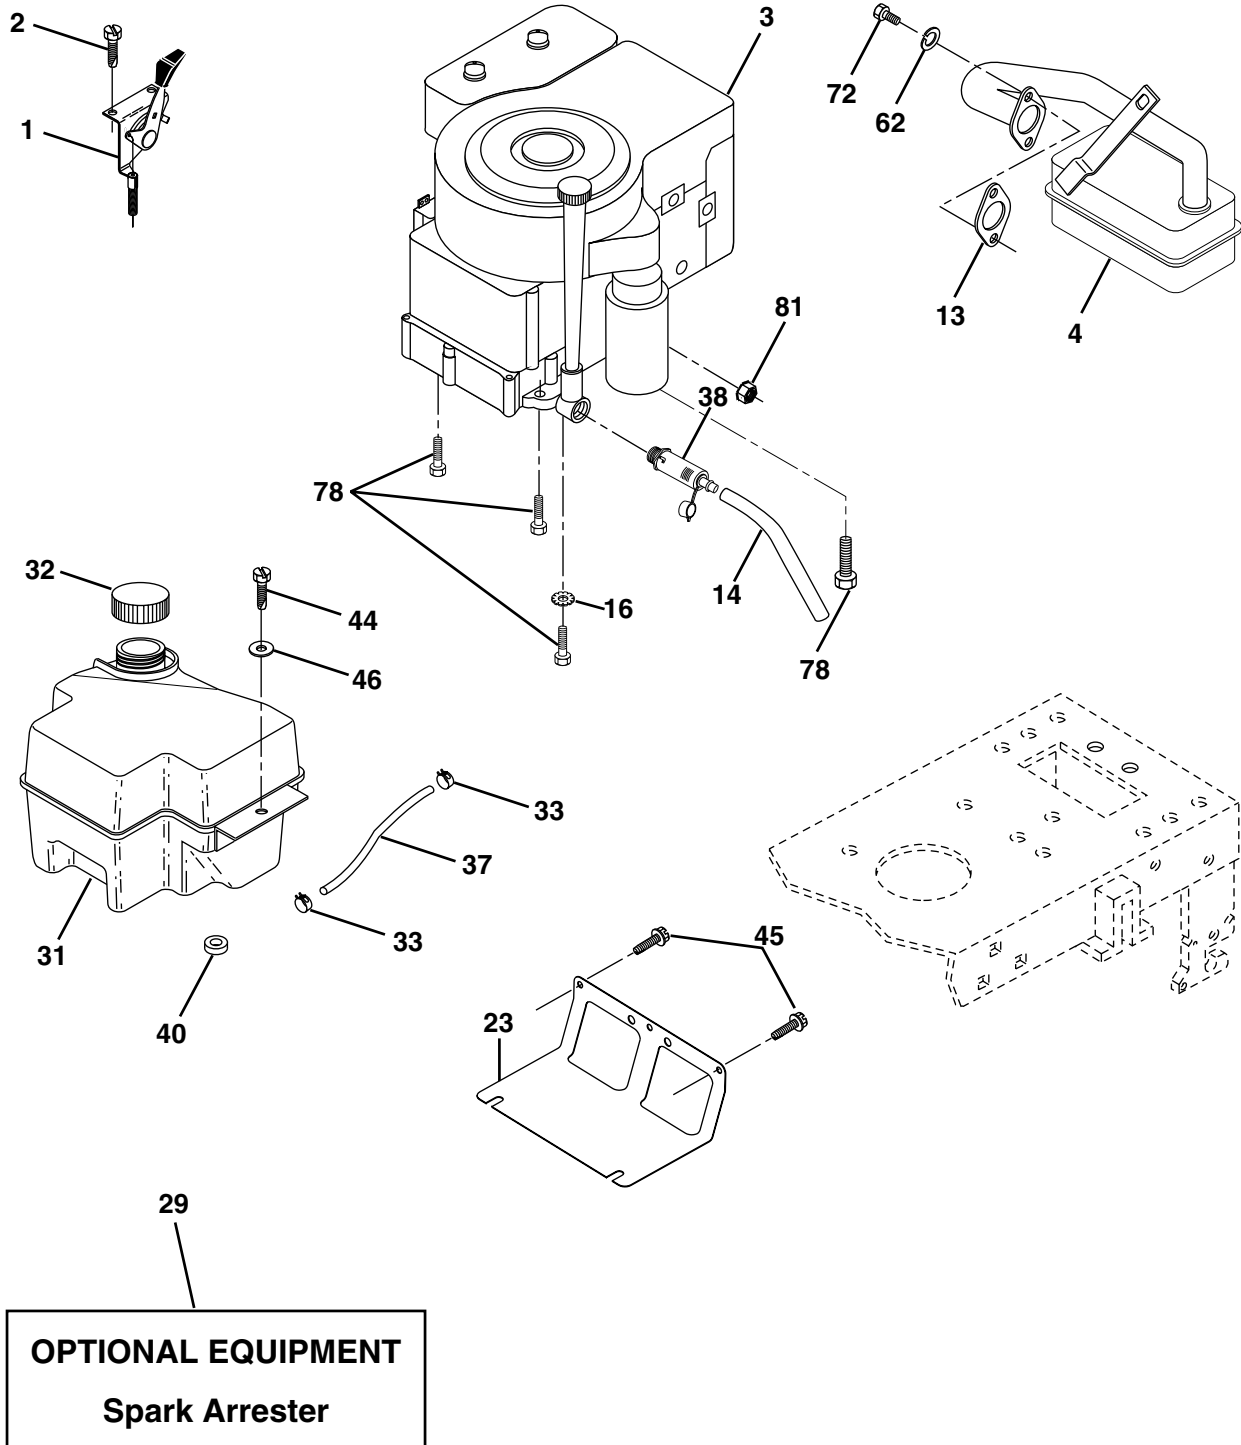

REPAIR PARTS

TRACTOR - - MODEL NUMBER WE16542E

ENGINE

REPAIR PARTS

TRACTOR - - MODEL NUMBER WE16542E

ENGINE

KEY NO.	PART NO.	DESCRIPTION
1	170551	Control Throt/Ch Lh
2	17720408	Screw Hex Thd Cut 1/4-20 X 1/2
3	-----	Engine B&S, Model 310707 (Order parts from engine manufacturer)
4	137352	Muffler Exhaust B&s Lt
13	165291	Gasket
14	148456	Tube Drain Oil Easy
16	11050600	Washer Lock Ext Tooth 3/8
23	169837	Shield Browning
29	137180	Arrestor Spark
31	174642	Tank Fuel 2.00 Fr
32	140527	Cap Asm Fuel
33	123487X	Clamp Hose Blk
37	137040	Line Fuel 20"
38	148315	Plug Drain Oil Easy
40	124028X	Bushing Snap Nyl Blk Fuel Line
44	17670412	Screw Hexwsh Thdrol 1/4-20x3/4
45	17000612	Screw 5/16-18 x 3/4
46	19091416	Washer 9/32 X 7/8 X 16ga
62	10040500	Washer Lock Hvy Hlcl Spr 5/16
72	71070512	Screw Hexhd Cap 5/16-18x3/4
78	17060620	Screw 3/8-16x1-1/4
81	73510400	Nut Flange 1/4-20 Starter Nut

NOTE: All component dimensions given in U.S. inches
1 inch = 25.4 mm