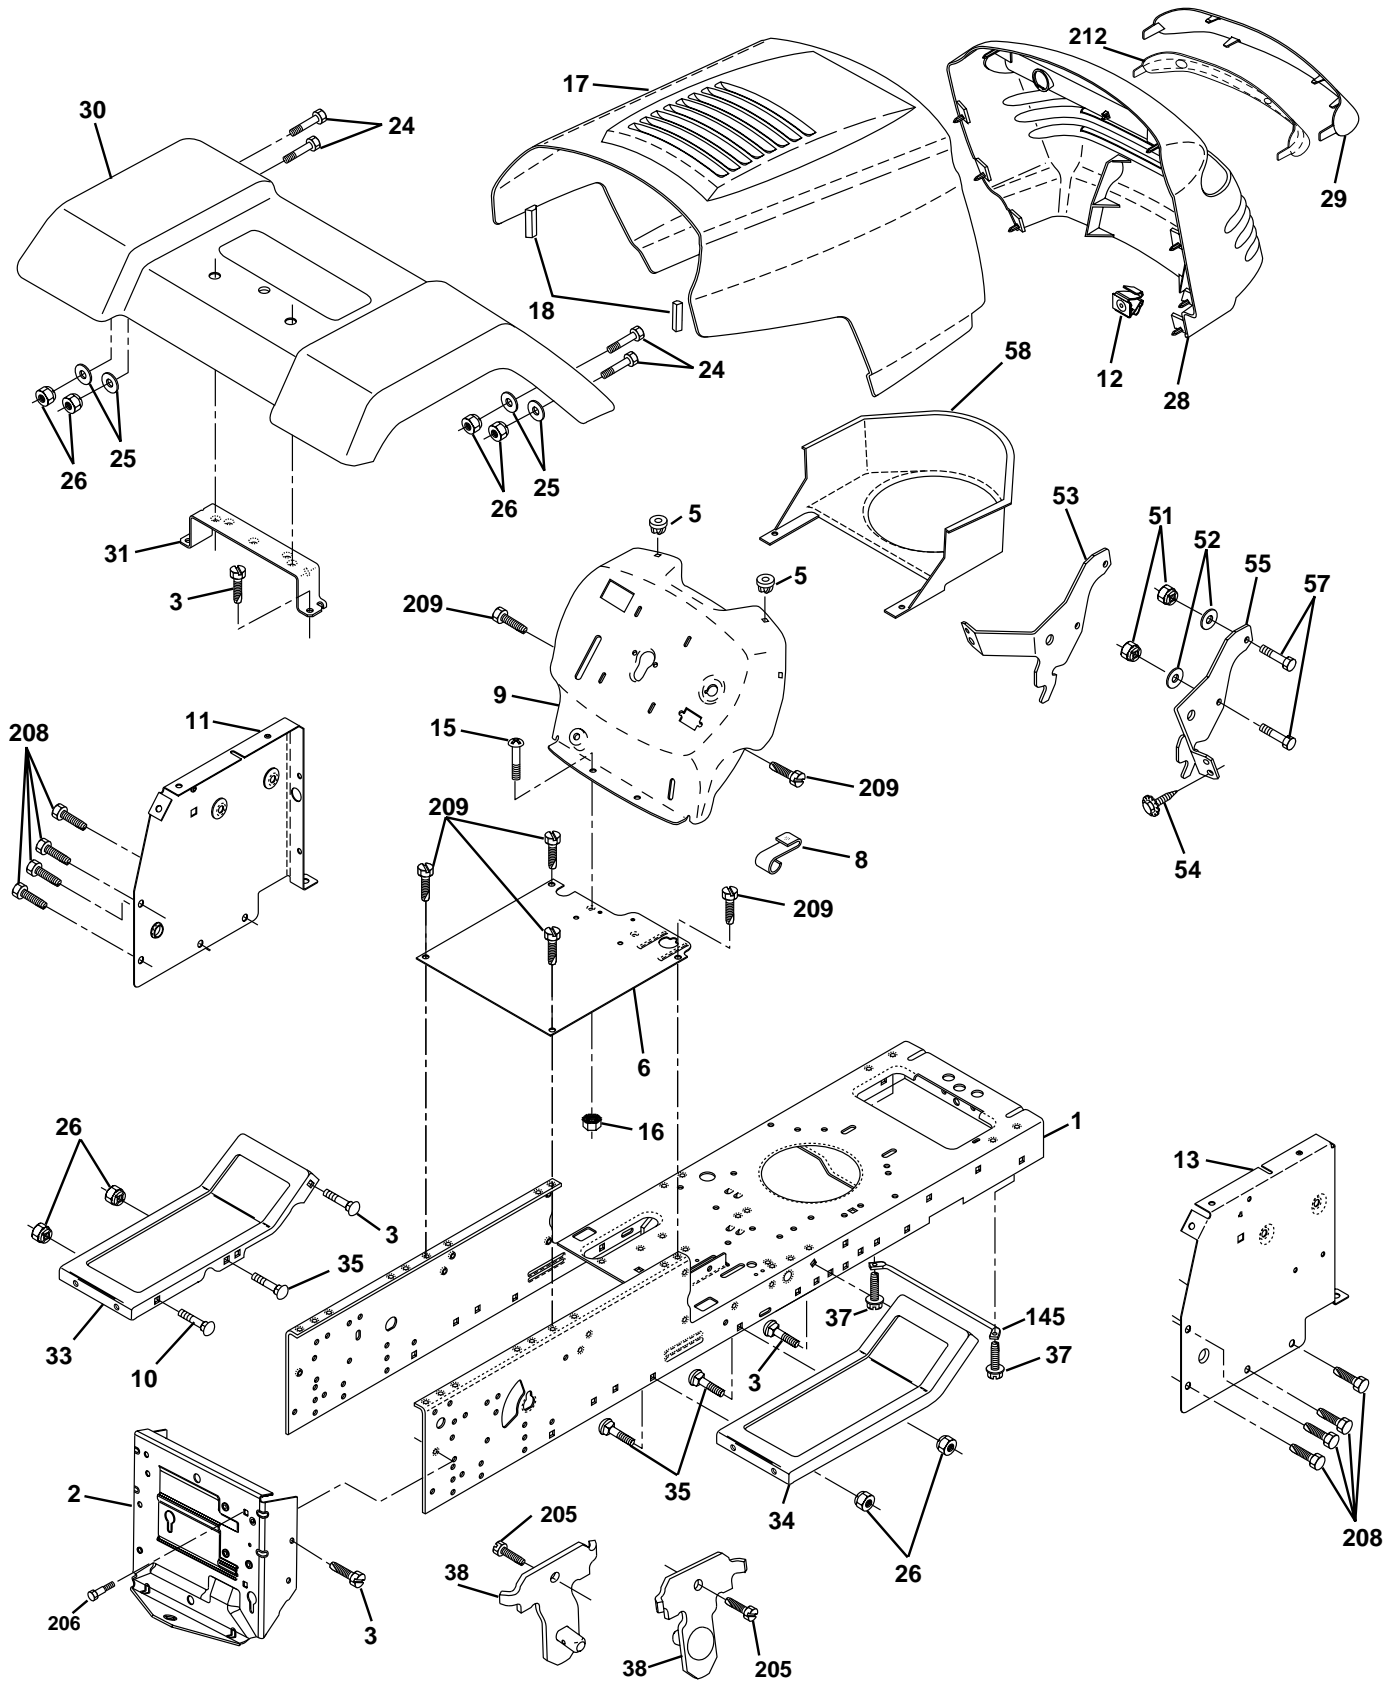

REPAIR PARTS

TRACTOR - - MODEL NUMBER WE12538J

CHASSIS

REPAIR PARTS

TRACTOR - - MODEL NUMBER WE12538J

CHASSIS

KEY NO.	PART NO.	DESCRIPTION
1	174620	Chassis
2	176554	Drawbar, Stretch
3	17060612	Screw 3/8-16 x 3/4
5	155272	Bumper, Hood/Dash
6	155924X011	Saddle Silkscreen Flt Sdl
8	155138	Clip Retainer Slide-On
9	168347X011	Dash
10	72140608	Bolt, Carriage 3/8-16 x 1
11	155927	Panel Dash LH
12	145660	Clip Tinnerman Grille P.L
13	172107X010	Panel Silkscr Dash RH
15	74180512	Screw Mach TRHD 5/16-18uncx3/4
16	73510500	Nut Keps 5/16-18 Unc
17	159639x550	Hood
18	126938X	Bumper Hood
24	74780616	Bolt Fin Hex 3/8-16unc X 1 Gr. 5
25	19131312	Washer 13/32 X 13/16 X 12 Ga
26	73800600	Nut Lock Hex w/Ins 3/8-16 Unc
28	157373	Grille P.L Ms 428
29	140273X599	Lens Grille Private Label
30	169465X550	Fender
31	136619	Bracket Fender Repl 109873x
33	105476X550	Footrest Pnt LH Perf
34	105475X550	Footrest Pnt RH Perf
35	72110606	Bolt Rdhd Sht Sqnk 3/8-16 X3/4
37	17490508	Screw Thdrol 5/16-18 x 1/2 TYT
38	169834	Bracket Asm. Pivot Mower Rear
51	73800400	Nut Lock W/Insert 1/4-20unc
52	19091416	Washer 9/32 x 7/8x16 Ga.
53	144697	Bracket Grille Lh
54	161464	Screw Hex 8-18 x 7/8
55	144696	Bracket Grille Rh
57	74780412	Bolt Fin Hex 1/4-20 unc x .75
58	150127	Duct Air Engine PL/LT
145	156524	Rod Pivot Chassis/Hood
205	17490608	Screw Thdrol 3/8-16 x 1/2
206	170165	Bolt Shoulder 5/16-18
208	17670608	Screw Thdrol 3/8-16 x 1/2
209	17000612	Screw Hex Wsh Thdrol 3/8-16
212	156229	Insert Lens Reflect
---	5479J	Plug Button Blk 359 Dia Choke

NOTE: All component dimensions given in U.S. inches
1 inch = 25.4 mm.