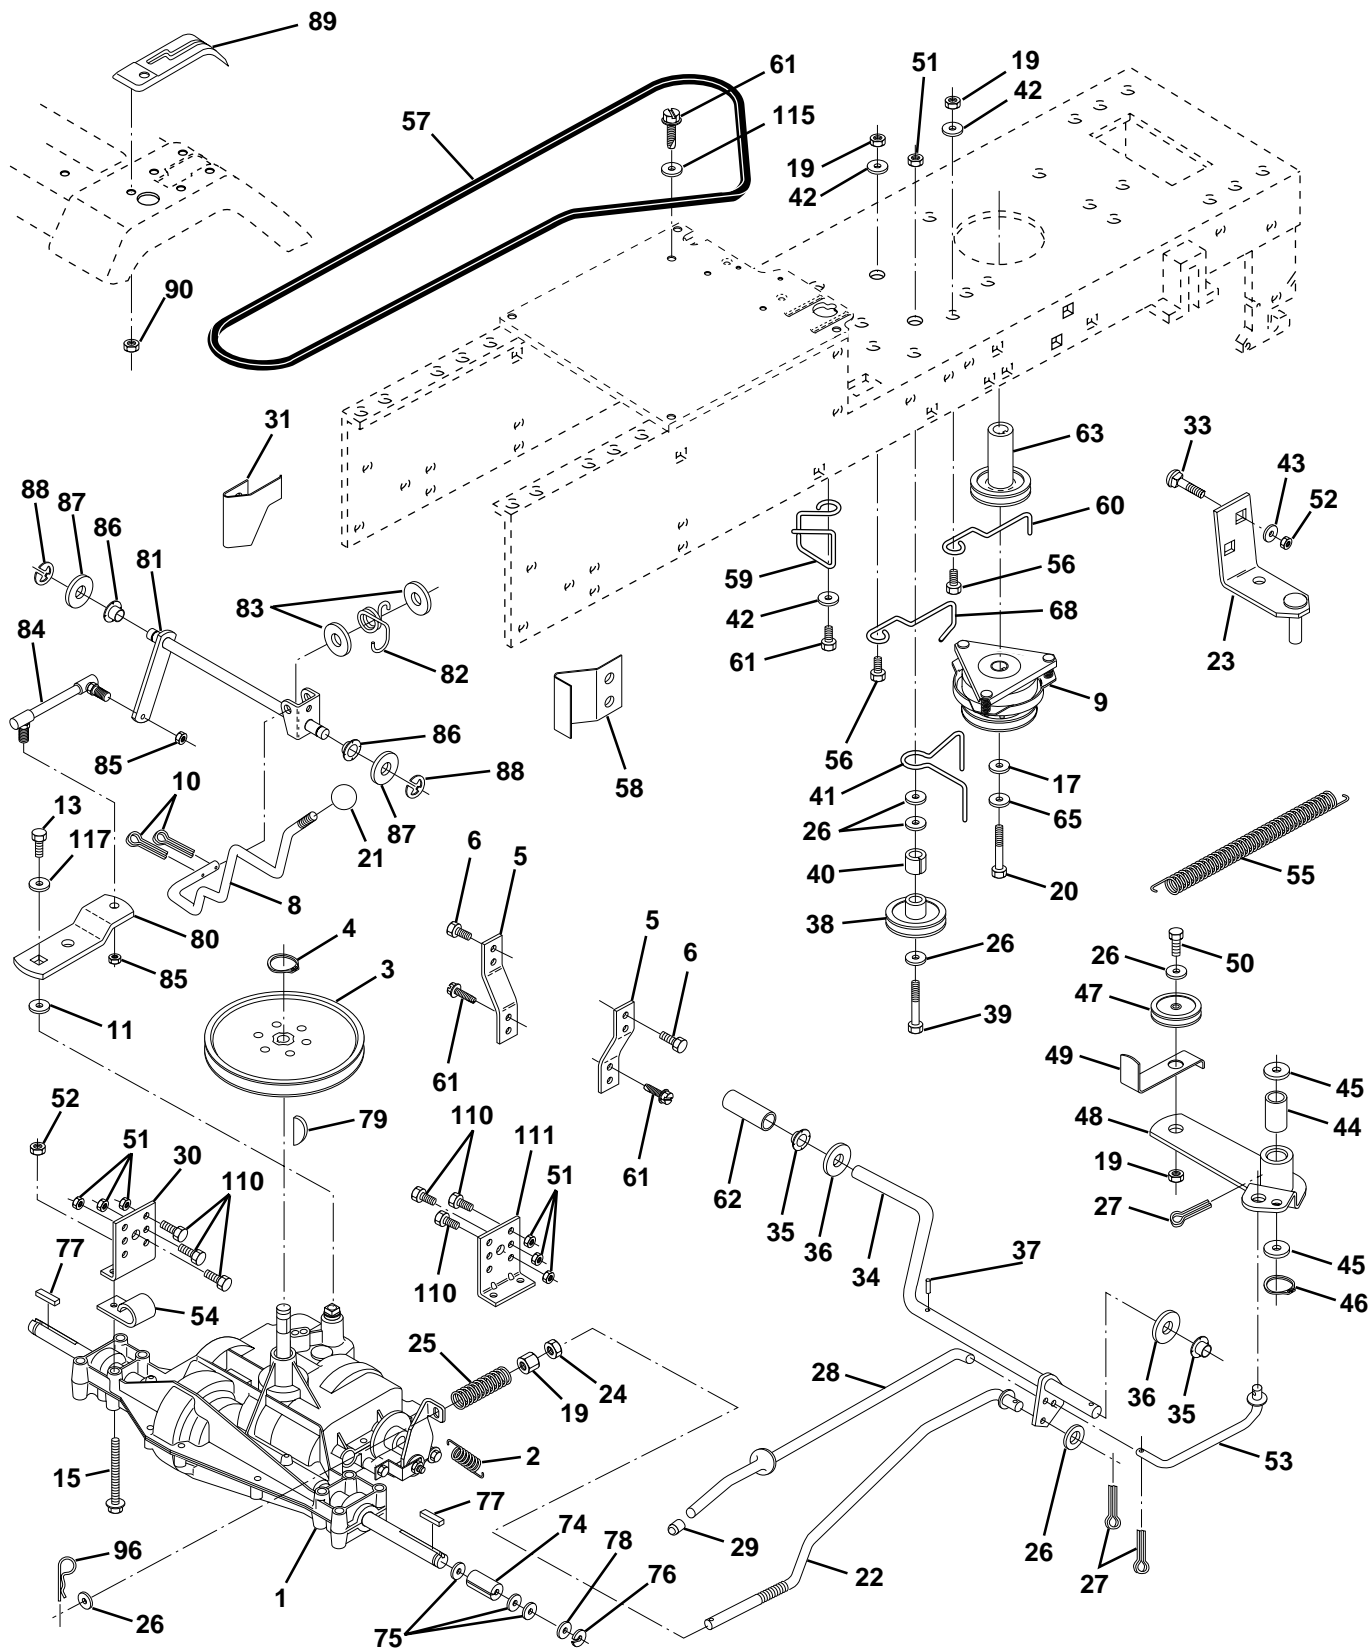

REPAIR PARTS

TRACTOR - - MODEL NUMBER WE12538J

DRIVE

REPAIR PARTS

TRACTOR - - MODEL NUMBER WE12538J

DRIVE

KEY NO.	PART NO.	DESCRIPTION	KEY NO.	PART NO.	DESCRIPTION
1	-----	Transaxle Peerless Model 205-544c (Order parts from transaxle manufacturer)	47	127783	Pulley Idler V Groove Plastic
2	146682	Spring Return Brake	48	154407	Bellcrank Clutch Grnd Drv STL
3	123666X	Pulley Transaxle 18"tires	49	123205X	Retainer Belt Style Spring
4	12000028	Ring Retainer #5100-62	50	74760624	Bolt Hex Hd 3/8-16unc X 1-1/2
5	121520X	Strap Torque 30 Degrees RH	51	73680600	Nut Crownlock 3/8-16 Unc
6	17060512	Screw 5/16-18 x 3/4	52	73680500	Nut Crownlock 5/16-18 unc
7	162240	Plate Rod Shift T/a	53	105710X	Link Clutch 7 66
8	131679	Rod Shifter Blk	55	105709X	Spring Return Clutch 6 75
10	76020416	Pin Cotter 1/8 X 1 Cad	56	17060616	Screw 3/8-16 x 1.0
11	105701X	Washer Plate Shf 388 Sq Hole	57	130801	V-Belt Ground Drive 95
12	19151216	Washer 15/32 X 3/4 X 16 Ga	59	169691	Keeper Belt Chassis Span Ctr
13	74550412	Bolt 1/4-28 unf Gr. 8 w/Patch	61	17060612	Screw 3/8-16 x 3/4
14	10040400	Washer Lock Hvy Helical 1/4	62	8883R	Cover Pedal Blk Round
18	74780616	Bolt Fin Hex 3/8-16unc X 1 Gr. 5	63	175410	Engine Pulley LT/YT
19	73800600	Nut lock Hex w/Ins 3/8-16 Unc	64	71170764	Bolt Hex 7/16-20x4 Gr 5
21	106933X	Knob Rd 1/2-13 Plstc Thds Blk	65	10040700	Washer Lock Hvy Hlcl Spr 7/16
22	130804	Rod Brake LT	66	154778	Keeper Belt Engine
24	73350600	Nut Hex Jam 3/8-16 Unc	70	134683	Guide Belt Mower Drive RH
25	106888X	Spring Rod Brake 2 00 Zinc	74	137057	Spacer Axle
26	19131316	Washer 13/32 X 13/16 X 16 Ga	75	121749X	Washer 25/32 X 1 1/4 X 16 Ga
27	76020412	Pin Cotter 1/8 X 3/4 Cad	76	12000001	E-ring #5133-75
28	175765	Rod Brake Parking LT/YT	77	123583X	Key Square 2 0 X 1845/ 1865
29	71673	Cap Brake Parking Black	78	121748X	Washer 25/32 X 1-5/8 X 16 Ga
30	174973	Bracket Transmission	79	2228M	Key Woodruff
32	74760512	Bolt Fin Hex 5/16-18 x 3/4	96	4497H	Retainer Spring 1"
34	175578	Shaft Asm Pedal Foot Nibbed	112	19091210	Washer 9/32 X 3/4 X 10 Ga
35	120183X	Bearing Nylon Blk 629 Id	113	127285X	Strap Torque 90 Degrees LH
36	19211616	Washer 21/32 X 1 X 16 Ga	116	72140608	Bolt Rdhd Sq Neck 3/8-16 x 1
37	1572H	Pin Roll 3/16 X 1"	120	73900600	Nut Lock Flg 3/8-16
38	165936	Pulley Composite Flat	145	74490540	Bolt Hex Flg.Hd. 5/16-18 x Gr.5
39	74760648	Bolt Fin Hex 3/8-16 x 3	150	175456	Spacer Retainer Lt
40	175461	Spacer Split 395 X 59 Bzp	151	19133210	Washer 13/32 x 2 x 10 Ga.
41	175556	Keeper Belt Idler	170	173898	Keeper, Belt Transaxle Gear
42	19131312	Washer 13/32 X 13/16 X 12 Ga	202	72110614	Bolt Carr Sh 3/8-16 x 1-3/4 Gr.5
			212	145212	Nut Hex Flg Lock

NOTE: All component dimensions given in U.S. inches
1 inch = 25.4 mm