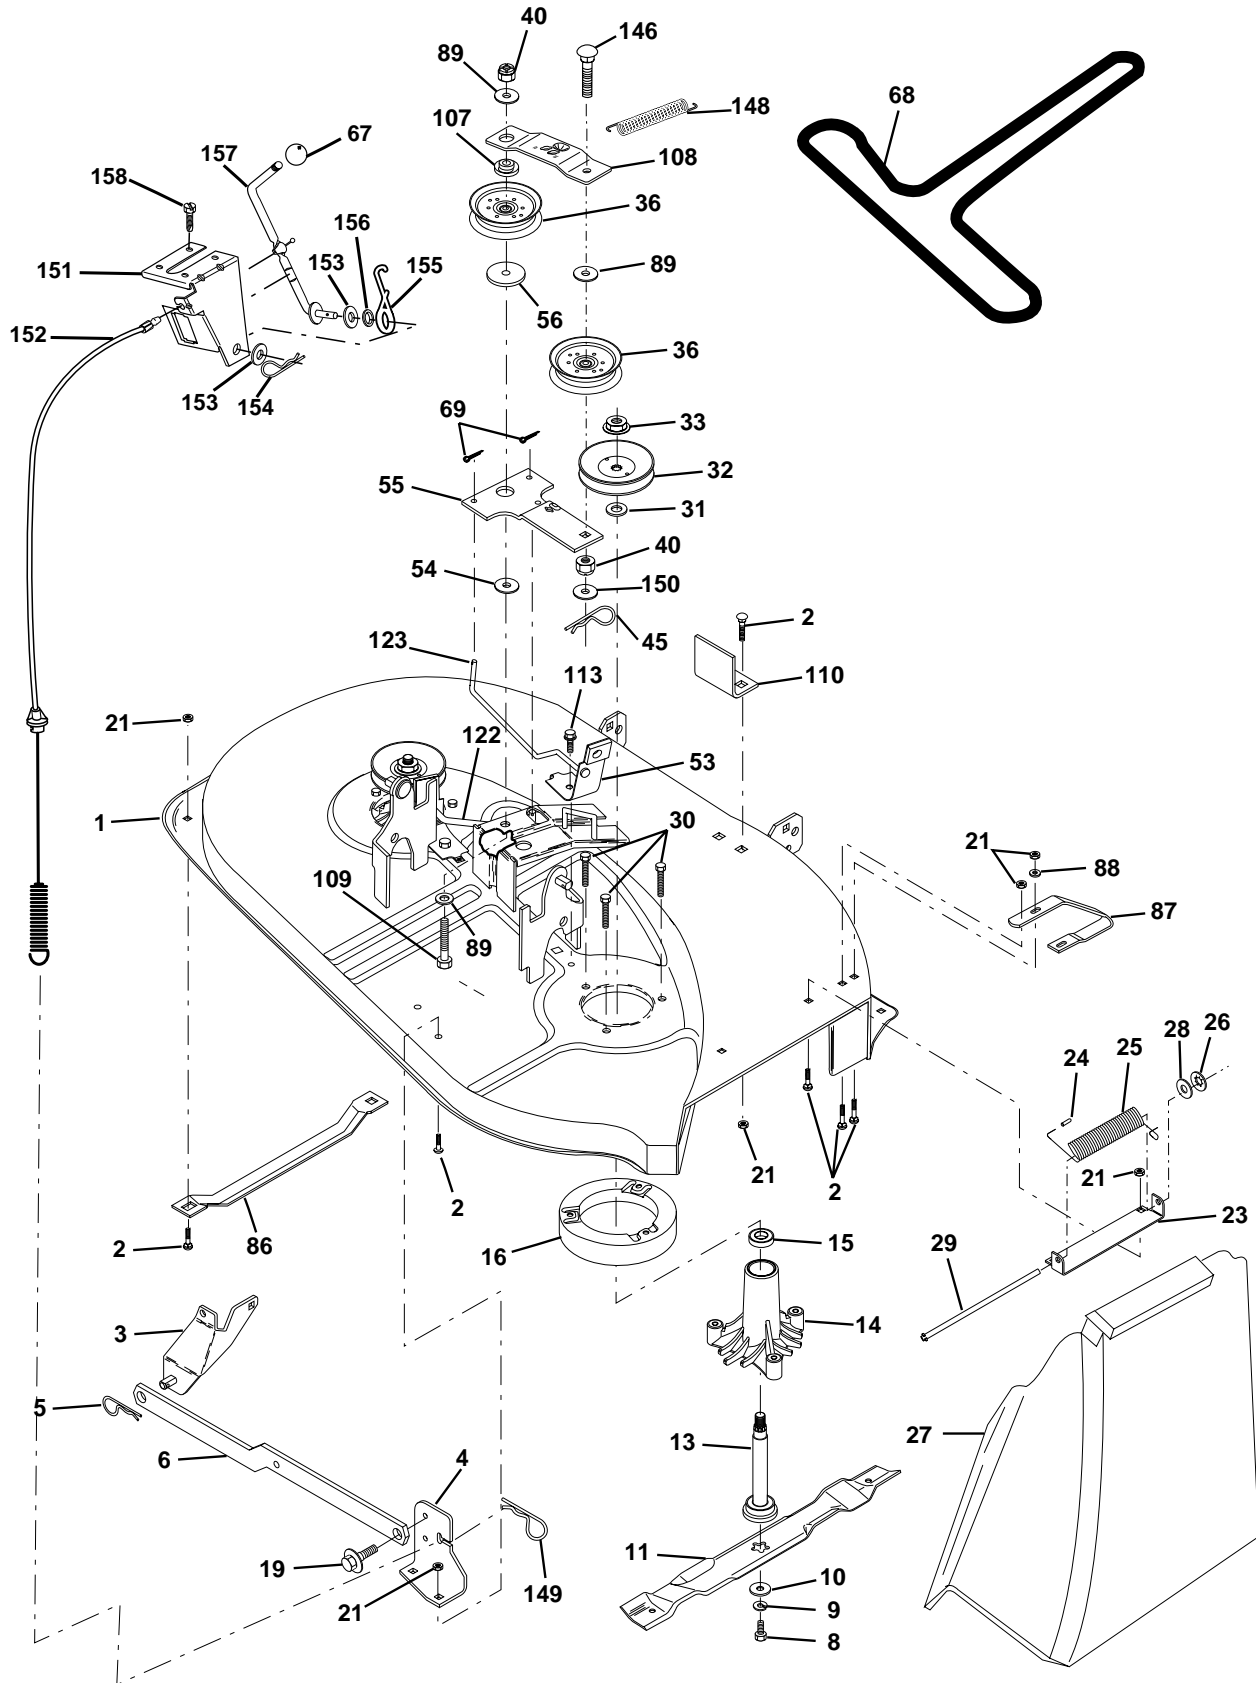

REPAIR PARTS

TRACTOR - - MODEL NUMBER WE12538J

MOWER DECK

REPAIR PARTS

TRACTOR - - MODEL NUMBER WE12538J

MOWER DECK

KEY NO.	PART NO.	DESCRIPTION	KEY NO.	PART NO.	DESCRIPTION
1	170280	Mower Housing Assembly	55	133840	Idler Arm Assembly
2	72140506	Bolt Carriage 5/16-18 x 3/4	56	165723	Spacer, Retainer
3	138017	Bracket Asm Fr. Sway Bar	67	106932X	Knob
4	169970	Bracket Deck Sway Bar 38"/42"	68	144200	V-Belt, 42" Mower
5	4939M	Retainer Spring	69	76020312	Pin, Cotter 3/32 x 3/4
6	130832	Arm, Suspension, Rear	86	7631J	Runner, LH
8	850857	Bolt 3/8-24 x 1.25 Grade 8	87	128772	Runner, RH
9	10030600	Washer, Lock 3/8	88	19111216	Washer 11/32 x 3/4 x 16 Ga
10	140296	Washer, Hardened	89	19131612	Washer 13/32 x 1 x 12 Ga.
11	138497	Blade Mower	107	133502	Spacer Retainer
13	137645	Shaft Assembly, Mandrel, Vented (Includes Key Number 6)	108	133503	Stiffener, Idler Arm
14	128774	Housing, Mandrel, Vented	109	74760640	Bolt, Hex Hd 3/8-16 x 2-1/2
15	110485X	Bearing, Ball, Mandrel	110	142587	Upstop Deck Front 38"
16	174493	Stripper, Vented Mower Deck	113	17060512	Screw 5/16-1/ x 3/4
19	132827	Bolt, Shoulder	122	131289	Rod, Brake LH
21	73680500	Nut	123	169971	Rod, Brake RH
23	137607	Bracket, Mower Deflector	146	165891	Bolt Carriage Idler
24	105304X	Cap, Sleeve	148	169022	Spring Return Idler
25	123713X	Spring, Torsion, Deflector	149	165898	Retainer Spring Yellow
26	110452X	Nut, Push	150	19091216	Washer 9/32 x 3/4 x 16 Ga.
27	106736X428	Shield, Deflector	151	169670	Bracket Clutch Cable
28	19111016	Washer 11/32 x 5/8 x 16 Gauge	152	172758	Clutch Cable 38"/46"
29	106735X	Rod, Hinge	153	169674	Washer Flat 3/8" Type B
30	157722	Screw Thdrol. Washer Head	154	169675	Spring Retainer
31	129963	Washer, Spacer	155	169671	Spring Retention LVR CLTCH CAB
32	153532	Pulley, Mandrel	156	169672	Spacer Clutch Cable
33	137266	Nut, Toplock 9/16	157	169669	Rod Clutch Cable 3/8"
36	131494	Pulley, Idler, Flat	158	17720410	Screw Hex Thd Cut 1/4-20 x 5/8
40	73680600	Nut, Crownlock 3/8-16 Unc	--	130794	Mandrel Assembly (Includes Key Numbers 13-15, 17-19, 31 and 33)
45	4497H	Retainer	--	170317	Mower Deck, Complete
53	130840	Brake Assembly			
54	133943	Washer, Hardened			

NOTE: All component dimensions given in U.S. inches
1 inch = 25.4 mm