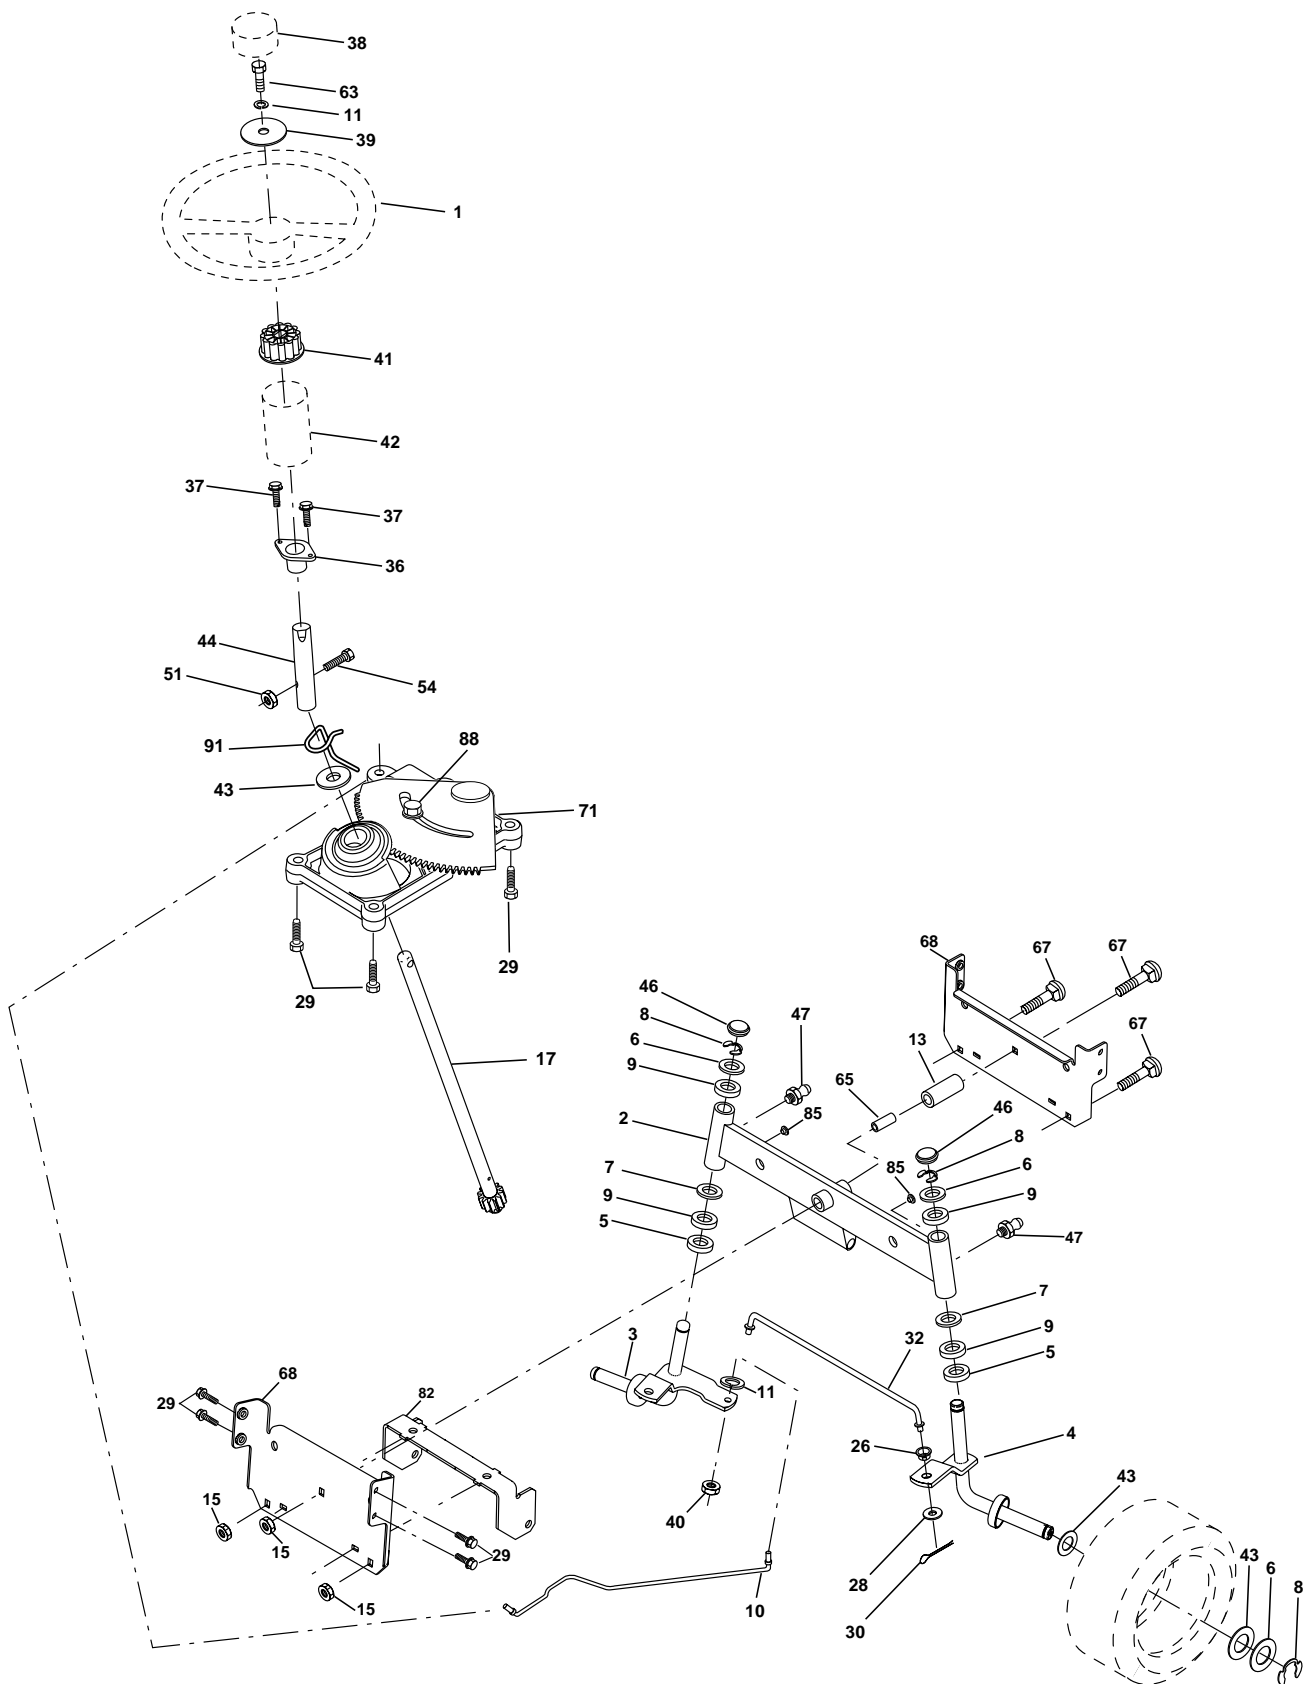

NOTE: All component dimensions given in U.S. inches
1 inch = 25.4 mm

REPAIR PARTS

TRACTOR - - MODEL NUMBER WE12538J

STEERING

REPAIR PARTS**TRACTOR - - MODEL NUMBER WE12538J****STEERING**

KEY NO.	PART NO.	DESCRIPTION
1	140044X428	Wheel Steering Ayp/P/L Blk
2	154427	Axle Asm
3	169840	Spindle Asm LH
4	169839	Spindle Asm RH
5	6266H	Bearing Race Thrust Harden
6	121748X	Washer 25/32 X 1-5/8 X 16 Ga
7	19272016	Washer 27/32 X 1-1/4 X 16 Ga
8	12000029	Ring Klip #t5304-75
9	3366R	Bearing Col Strg Blk
10	175121	Link Drag
11	10040600	Washer Lock Hvy Hlcl Spr 3/8
13	136518	Spacer earing Axle Front
15	145212	Hexflange Lock
17	177876	Shaft Asm Strg
26	126847X	Bushing Link Drag Blk LR
28	19131416	Washer 13/32 X 7/8 X 16 Ga
29	17060612	Screw 3/8-16 x 3/4
30	76020412	Pin Cotter 1/8 X 3/4 Cad
32	130465	Rod Tie Wire Form 19 75 Mech
36	155099	Bushing Strg 5/8 Id Dash
37	152927	Screw
38	140045X428	Cap Wheel Steer Ayp
39	19133812	Washer 13/32 x 2-3/8 x 12 Ga.
40	7810H	Nut Lock Center 3/8-24un
41	100711L	Adaptor Wheel Strg
42	145054X428	Boot Dash Mtl Steering Blk
43	121749X	Washer 25/32 X 1 1/4 X 16 Ga
44	153720	Extension Steering
46	121232X	Cap Spindle Fr Top Blk
47	6855M	Fitting Grease
51	73800500	Nut Lock Hex W/Ins 5/16-18
54	74780520	Bolt Fin Hex 3/8-16unc x 1-1/4
63	74780616	Bolt Fin Hex 3/8-16unc x 1 Gr.5
65	160367	Spacer Brace Axle
67	72140618	Bolt Fin Hex 5/8-11 unc x 2-3/4
68	169827	Brace Axle
71	175146	Steering Asm.
82	169835	Bracket Susp Chassis Front
85	133835	Fastener Christmas Tree
88	175118	Bolt Shoulder 7/16-20
91	175553	Clip Steering