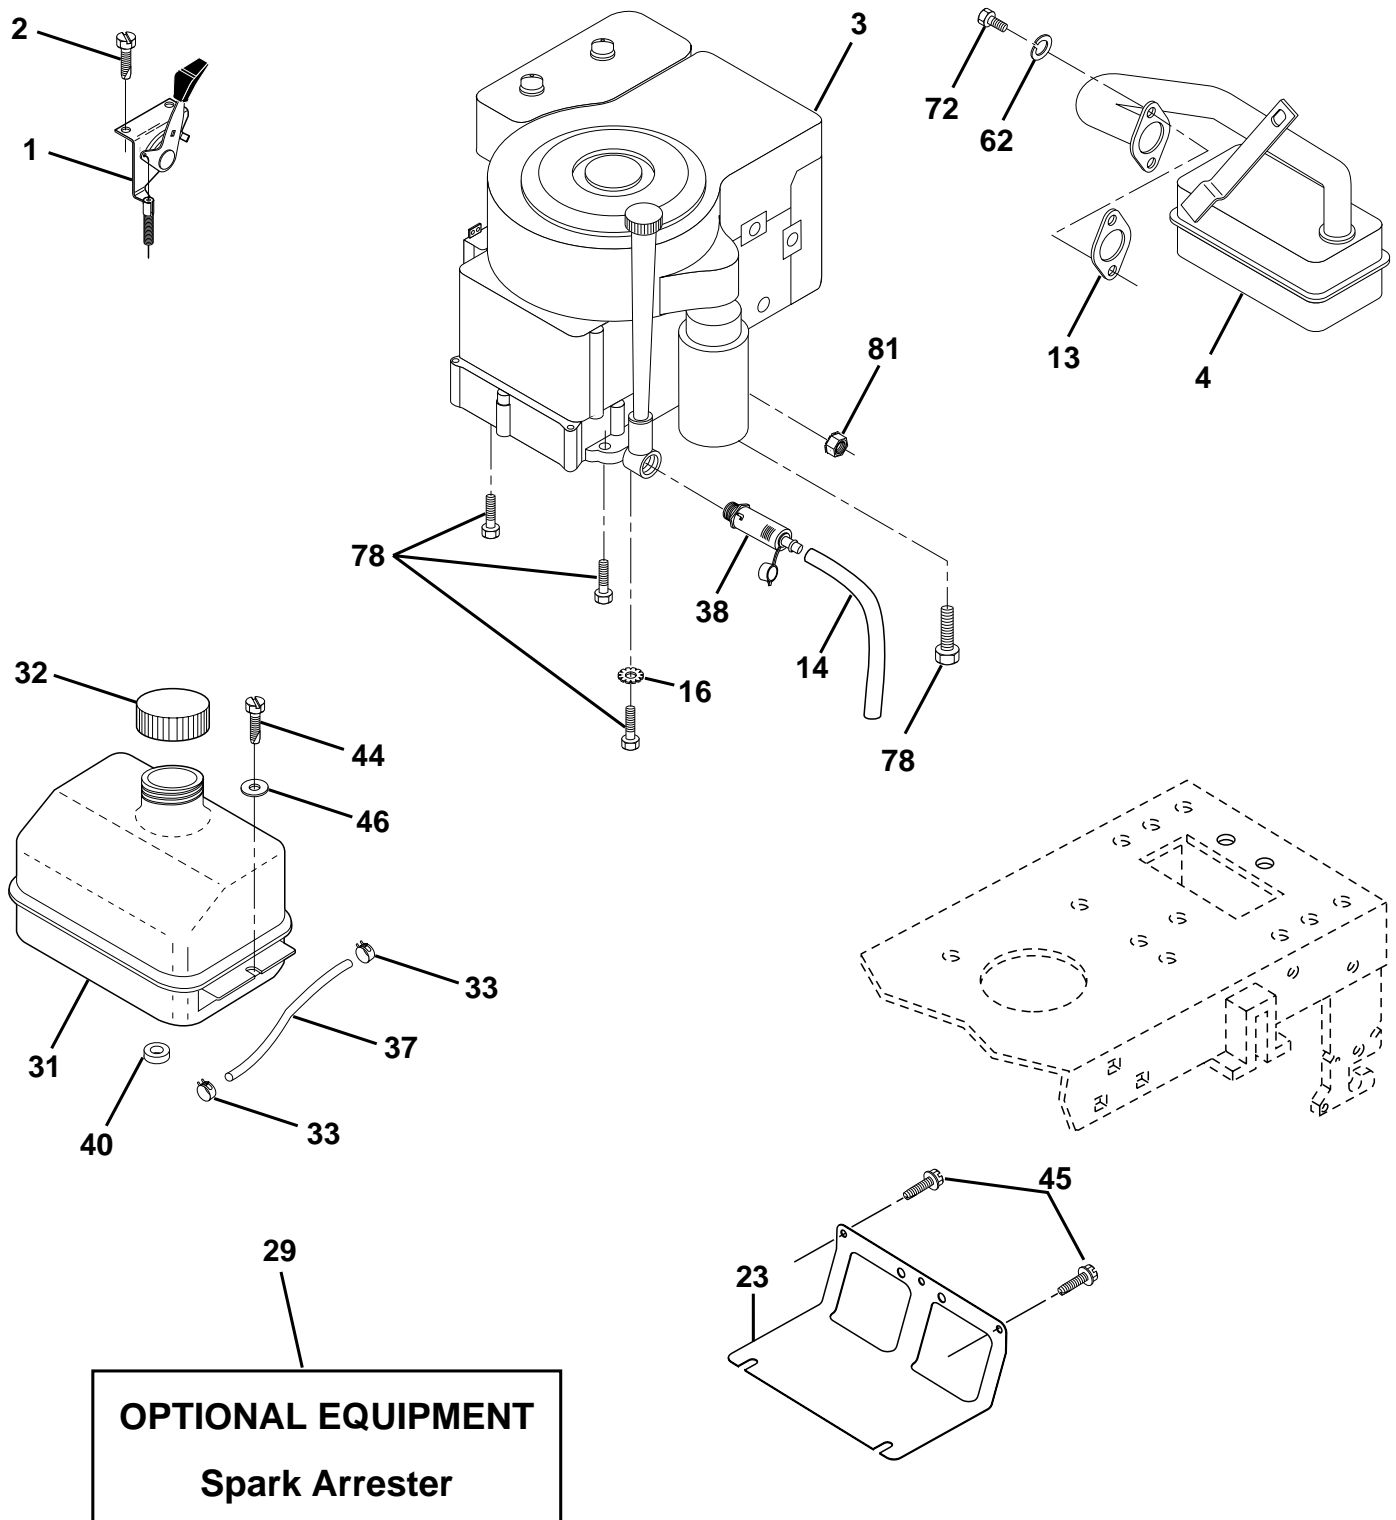

REPAIR PARTS

TRACTOR - - MODEL NUMBER WE12538J

ENGINE

OPTIONAL EQUIPMENT
Spark Arrester

REPAIR PARTS

TRACTOR - - MODEL NUMBER WE12538J

ENGINE

KEY NO.	PART NO.	DESCRIPTION
1	170551	Control Th/ch Flag
2	17720410	Screw Hex Thd Cut 1/4-20x5/8 T
3	-----	Engine, B&S 289707 (Order parts from engine manufacturer)
4	137348	Muffler Exhaust B&S Lc
13	165291	Gasket Eng 1 313 Id Tin Plated
14	148456	Tube Drain Oil Easy
16	11050600	Washer Lock Ext Tooth 3/8
23	169837	Shield BRN/DBR Guard
29	137180	Kit Spark Arrestor (Flat Scrn)
31	109202X	Tank Fuel Front
32	140527	Cap Asm Fuel
33	123487X	Clamp Hose
37	137040	Line Fuel 20"
38	148315	Plug Drain Oil Easy
40	124028X	Bushing Snap Nyl Blk Fuel Line
44	17670412	Screw Thdrol 1/4-20 x 3/4
45	17000612	Screw Hex Wsh Thdrol 3/8-16
46	19091416	Washer 9/32 X 7/8 X 16 Ga
62	10040500	Washer Lock Hvy Hlcl Spr
72	71070512	Screw Hexcap 5/16-18 x 3/4
78	17060620	Screw 3/8-16 x 1-1/4
81	73510400	Nut Keps Hex 1/4-20 Unc

NOTE: All component dimensions given in U.S. inches
1 inch = 25.4 mm