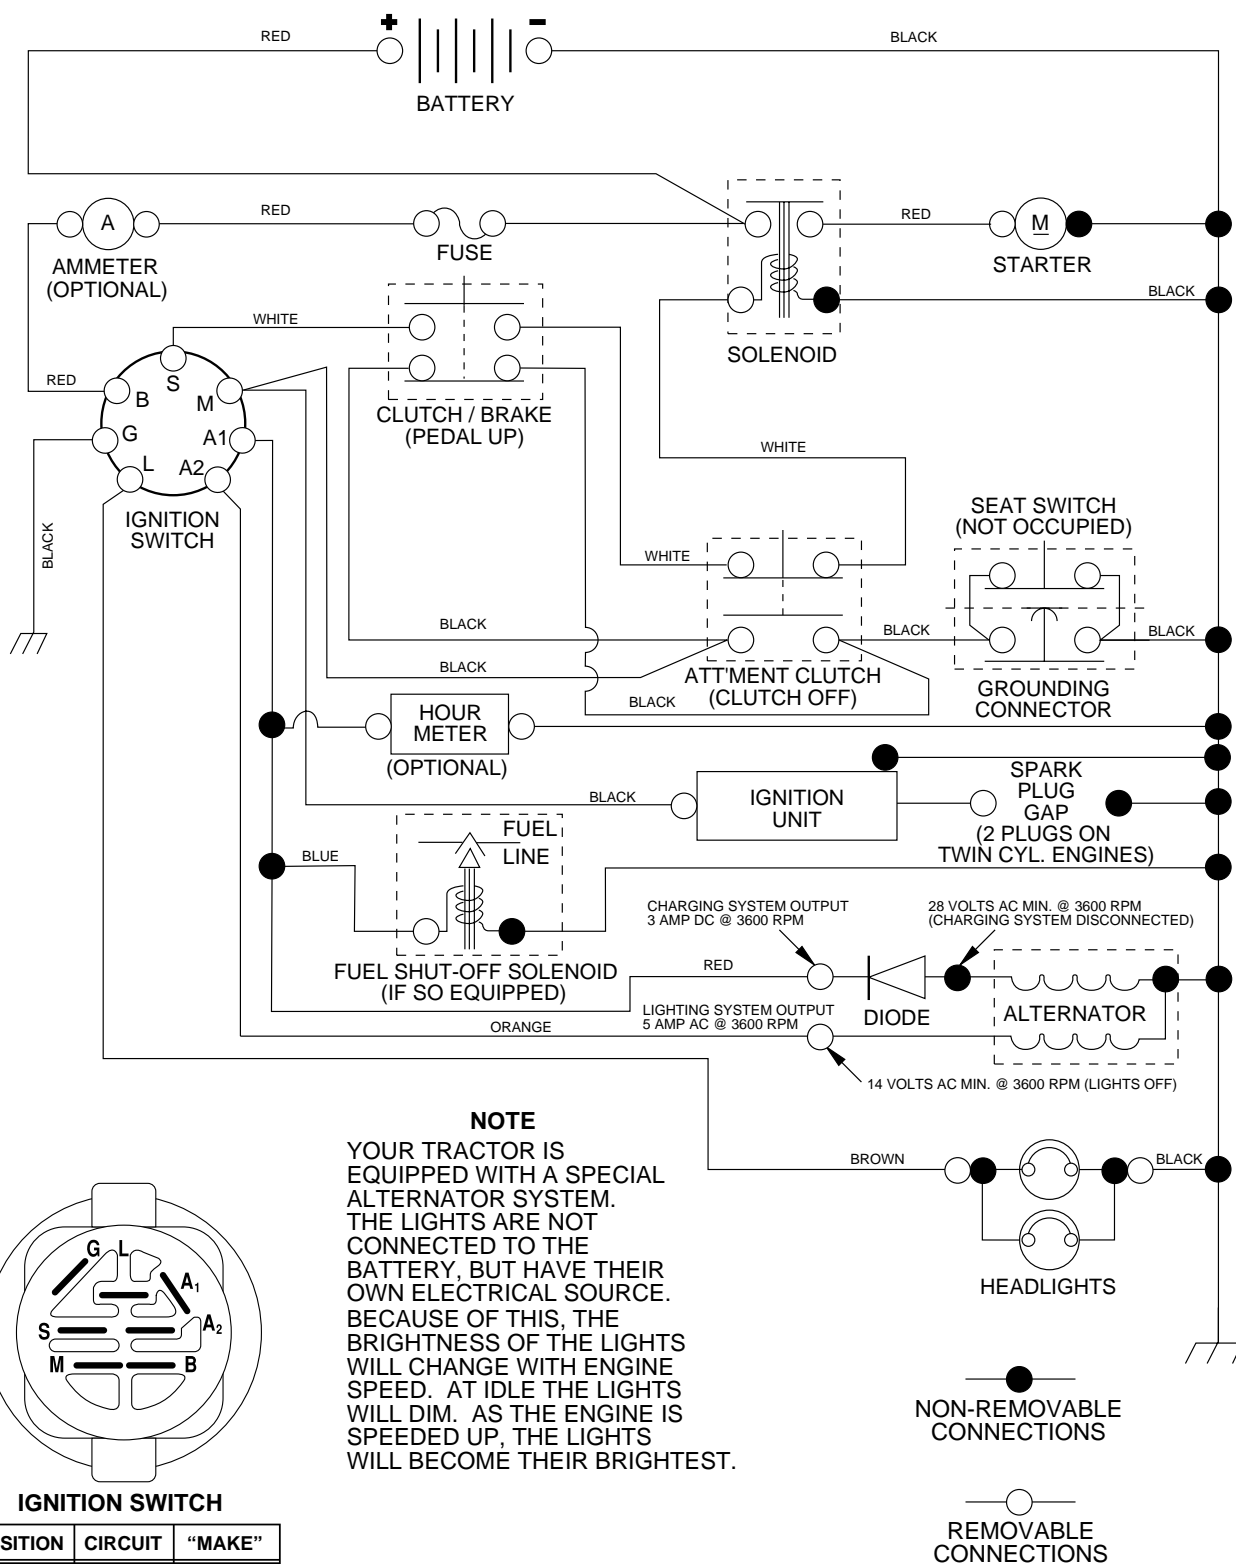

TRACTOR - - MODEL NUMBER WE12538J

SCHEMATIC