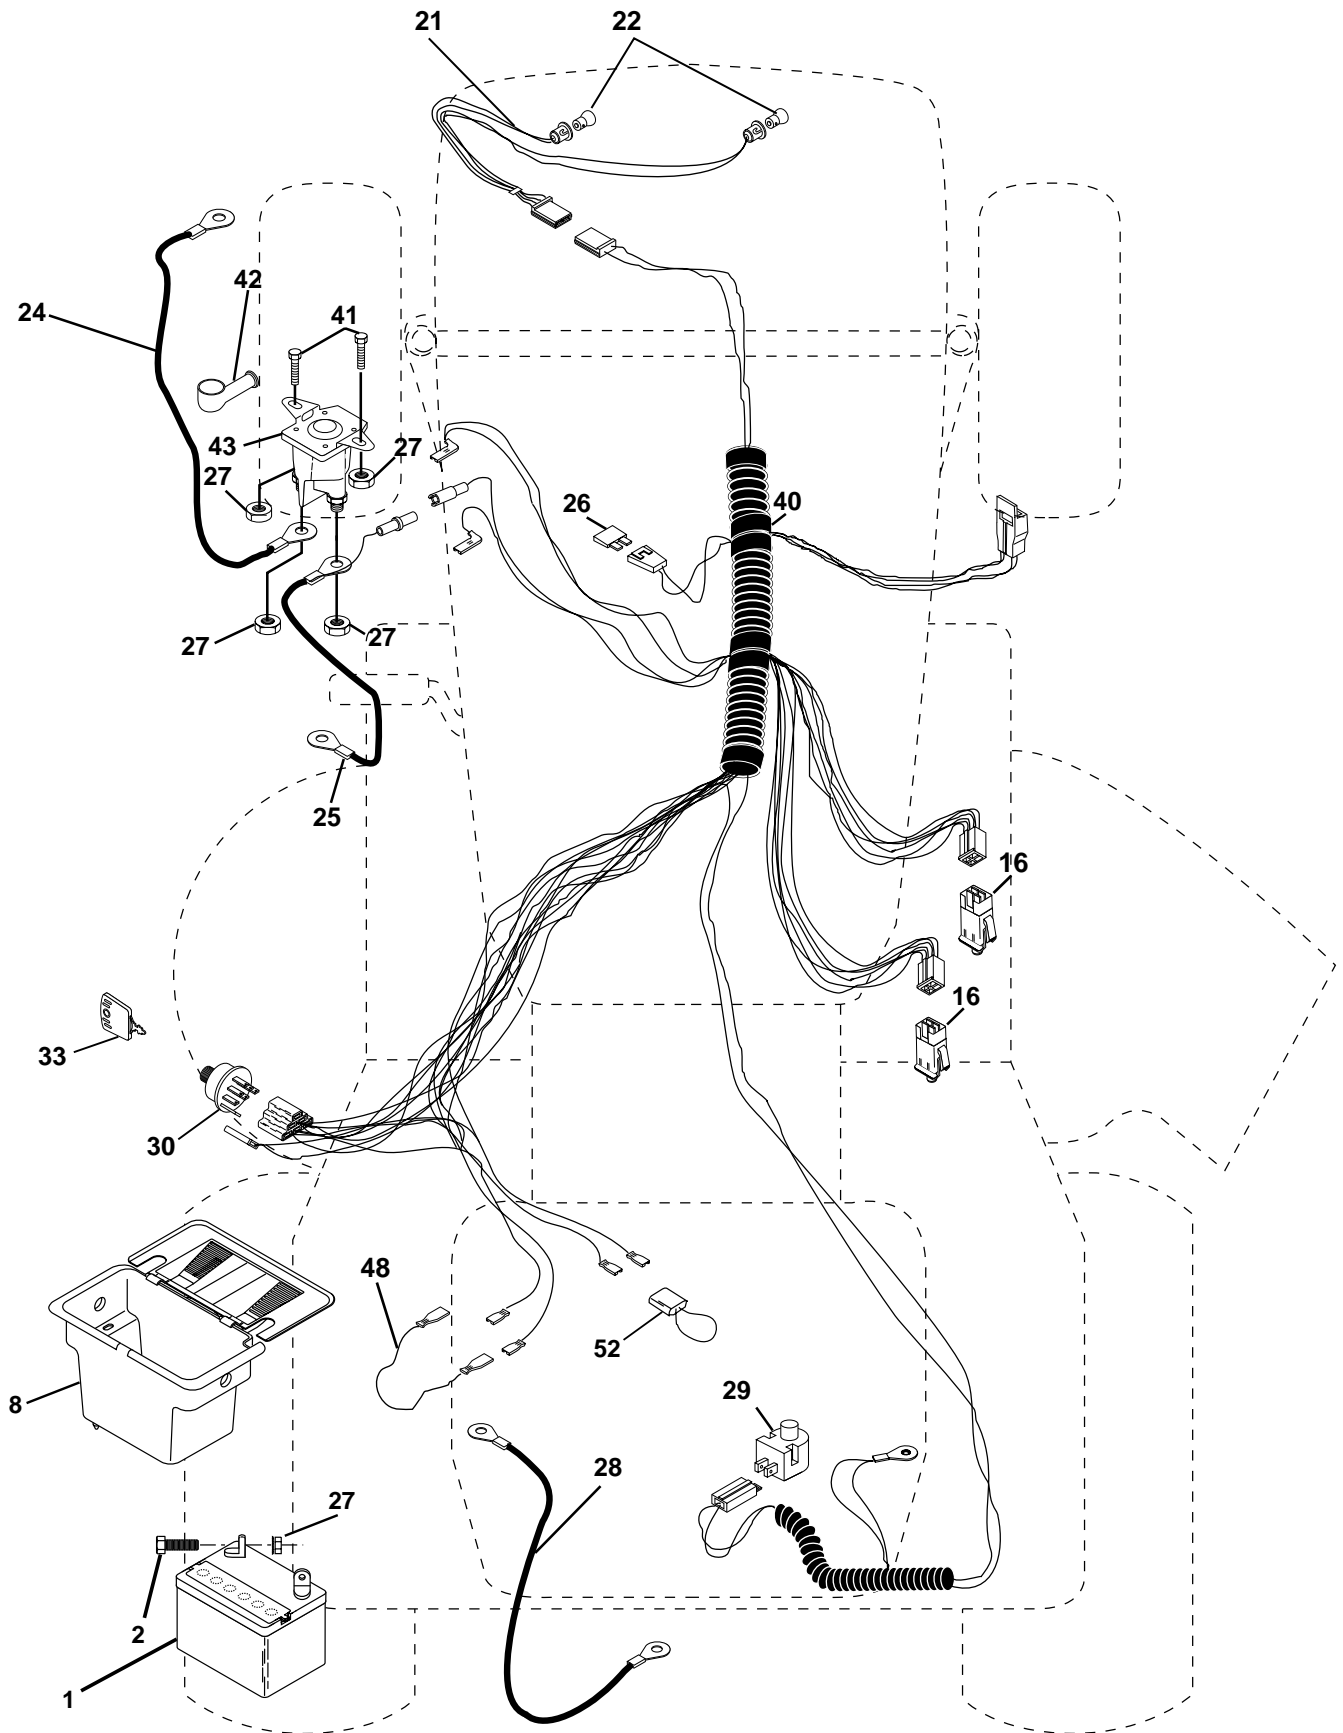

REPAIR PARTS

TRACTOR - - MODEL NUMBER WE12538J

ELECTRICAL

REPAIR PARTS

TRACTOR - - MODEL NUMBER WE12538J

ELECTRICAL

KEY NO.	PART NO.	DESCRIPTION
1	144925	Battery 12 Volt 25 Amp
2	74760412	Bolt Hex Hd 1/4-20unc X 3/4
8	156417	Case Battery Mech Hiinge
16	153664	Switch Interlock Push-In
21	166181	Harness Asm Light W/4152j
22	4152J	Bulb Light #1156
24	4799J	Cable Battery 6 Ga 11"red
25	146147	Cable Battery
26	175158	Fuse 20 AMP
27	73510400	Nut Keps Hex 1/4-20 Unc
28	4207J	Cable Ground 6 Ga 12"black
29	121305X	Switch Plunger Nc Gray
30	175566	Switch Ign
33	140401	Key Ign
40	170217	Harness Ign
41	71110408	Bolt Blk Fin Hex 1/4-20
42	131563	Cover Terminal Red
43	175141	Solenoid
48	140844	Adapter Ammeter
52	141940	Protection Wire Loop

NOTE: All component dimensions given in U. S. inches 1 inch = 25.4 mm.