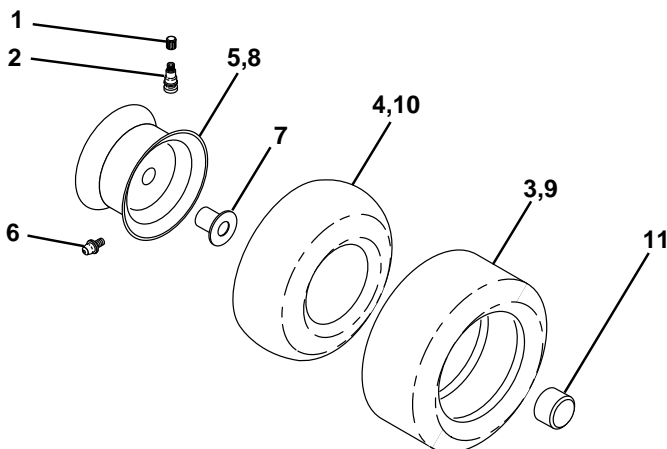

WHEELS & TIRES

KEY NO.	PART NO.	DESCRIPTION
1	59192	Cap, Tire valve
2	65139	Stem, Valve
3	106222X	Tire, Front
4	59904	Tube, Front (Service item only)
5	106732X427	Rim assembly, 6" front
6	278H	Fitting, Grease (Front wheel only)
7	9040H	Bearing, Flange (Front wheel only)
8	106108X427	Rim assembly, 8" rear
9	124635X	Tire, Rear
10	7152J	Tube, Rear (Service item only)
11	104757X428	Cap, Hub Axle
--	144334	Sealant, Tire (10 oz. Tube)

NOTE: All component dimensions given in U.S. inches
1 inch = 25.4 mm