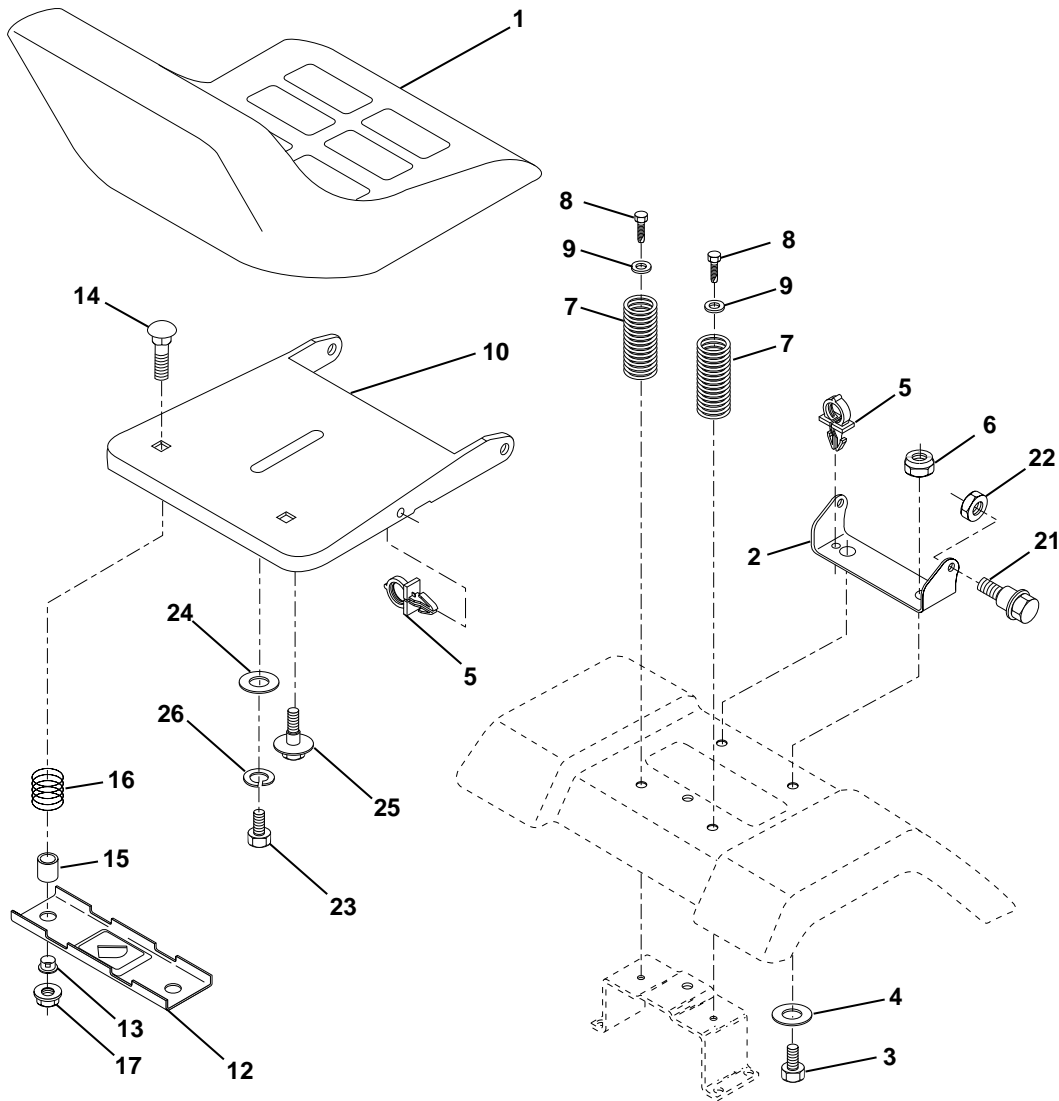

NOTE: All component dimensions given in U.S. inches
1 inch = 25.4 mm.

REPAIR PARTS

TRACTOR - - MODEL NUMBER WE12538J

ENGINE

OPTIONAL EQUIPMENT
Spark Arrester

REPAIR PARTS

TRACTOR - - MODEL NUMBER WE12538J

ENGINE

KEY NO.	PART NO.	DESCRIPTION
1	170551	Control Th/ch Flag
2	17720410	Screw Hex Thd Cut 1/4-20x5/8 T
3	-----	Engine, B&S 289707 (Order parts from engine manufacturer)
4	137348	Muffler Exhaust B&S Lc
13	165291	Gasket Eng 1 313 Id Tin Plated
14	148456	Tube Drain Oil Easy
16	11050600	Washer Lock Ext Tooth 3/8
23	169837	Shield BRN/DBR Guard
29	137180	Kit Spark Arrestor (Flat Scrn)
31	109202X	Tank Fuel Front
32	140527	Cap Asm Fuel
33	123487X	Clamp Hose
37	137040	Line Fuel 20"
38	148315	Plug Drain Oil Easy
40	124028X	Bushing Snap Nyl Blk Fuel Line
44	17670412	Screw Thdrol 1/4-20 x 3/4
45	17000612	Screw Hex Wsh Thdrol 3/8-16
46	19091416	Washer 9/32 X 7/8 X 16 Ga
62	10040500	Washer Lock Hvy Hlcl Spr
72	71070512	Screw Hexcap 5/16-18 x 3/4
78	17060620	Screw 3/8-16 x 1-1/4
81	73510400	Nut Keps Hex 1/4-20 Unc

NOTE: All component dimensions given in U.S. inches
1 inch = 25.4 mm

REPAIR PARTS

TRACTOR - - MODEL NUMBER WE12538J

SEAT

KEY NO.	PART NO.	DESCRIPTION
1	127426X	Seat
2	140551	Bracket Seat Pivot
3	71110616	Bolt Hex 3/8 - 16 X 1
4	19131610	Washer 13/32 X 1 X10Ga.
5	145006	Clip Push-In Hinged
6	73800600	Nut Lock Hex w/Ins 3/8 - 16
7	124181X	Spring Seat Cprsn 2 250 Blk Zi
8	17000616	Screw 3/8-16 x 1.5
9	19131614	Washer 13/32 X 1 X 14 Ga
10	174894	Pan Pnt Seat (Blk)
12	121246X	Bracket Pnt Mounting Switch
13	121248X	Bushing Snap Blk Nyl