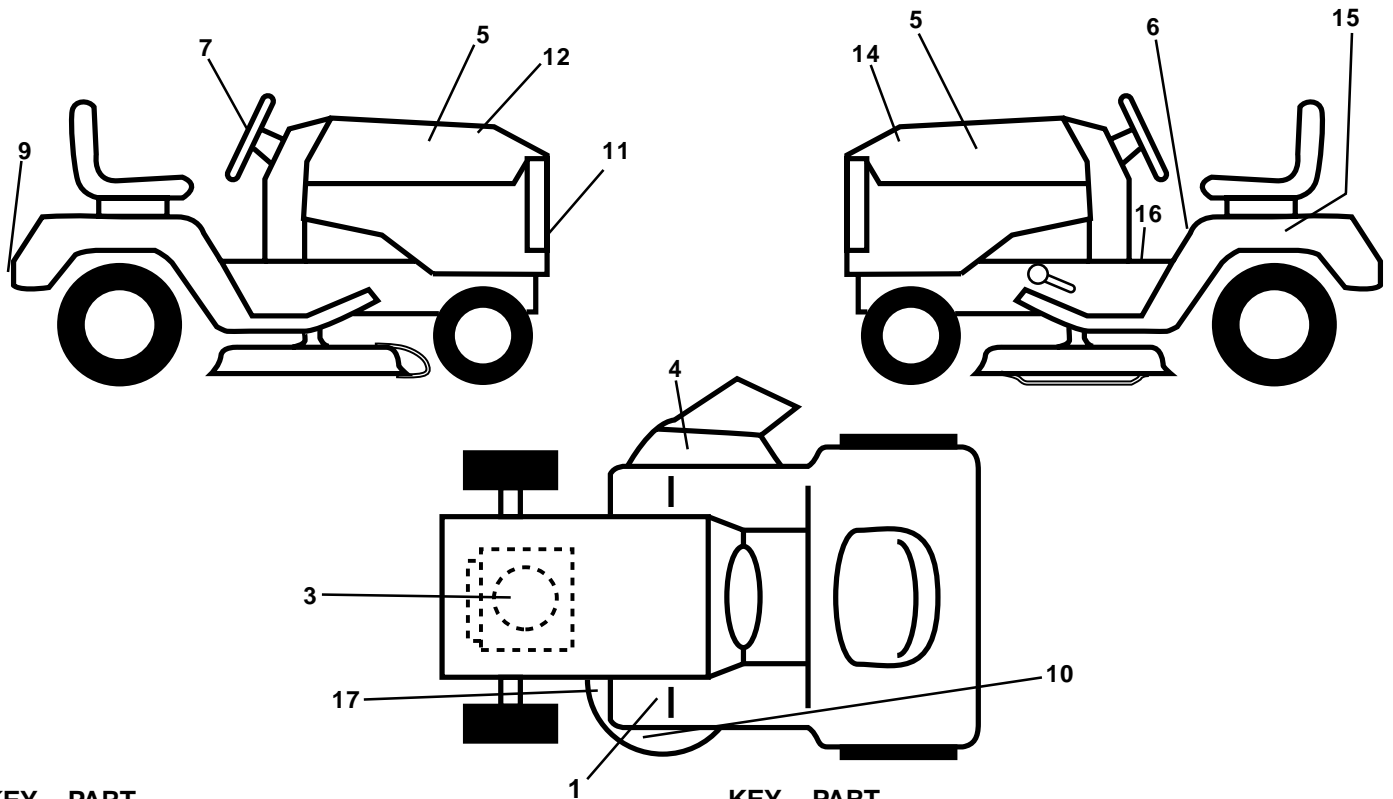

REPAIR PARTS

TRACTOR - - MODEL NUMBER WE12538J

DECALS

KEY NO.	PART NO.	DESCRIPTION	KEY NO.	PART NO.	DESCRIPTION
1	101892X	Decal, Clutch/Brake Eng/Fr	16	157163	Decal, Oper Sdl P/L Gear Dr Eng
3	170839	Decal, Engine HP	17	136832	Decal, V-Belt Sch.
4	170563	Decal Warning	--	138311	Decal, Handle Lft Height Adj.
5	168421	Decal, Pnl Sd	--	178106	Manual, Operator's English
6	157140	Decal, Fender Danger English	--	178107	Manual, Operator's French
7	162398	Decal Ins Str Wh	Available accessories not included with mower:		
9	171448	Decal Fender	--	C38	Grass Catcher
10	162391	Decal, Deck Grasseater	--	MK38	Mulch Kit w/Blades
11	162392	Decal, Grille Weedeater	--	LSB42	42" Snow Blower
12	162389	Decal, Hood RH	--	LC05	Wheel Weights
14	162390	Decal, Hood LH	--	LBD48	48" Snow Blade
15	145005	Decal, Caution, Battery	--	CH11	Tire Chains