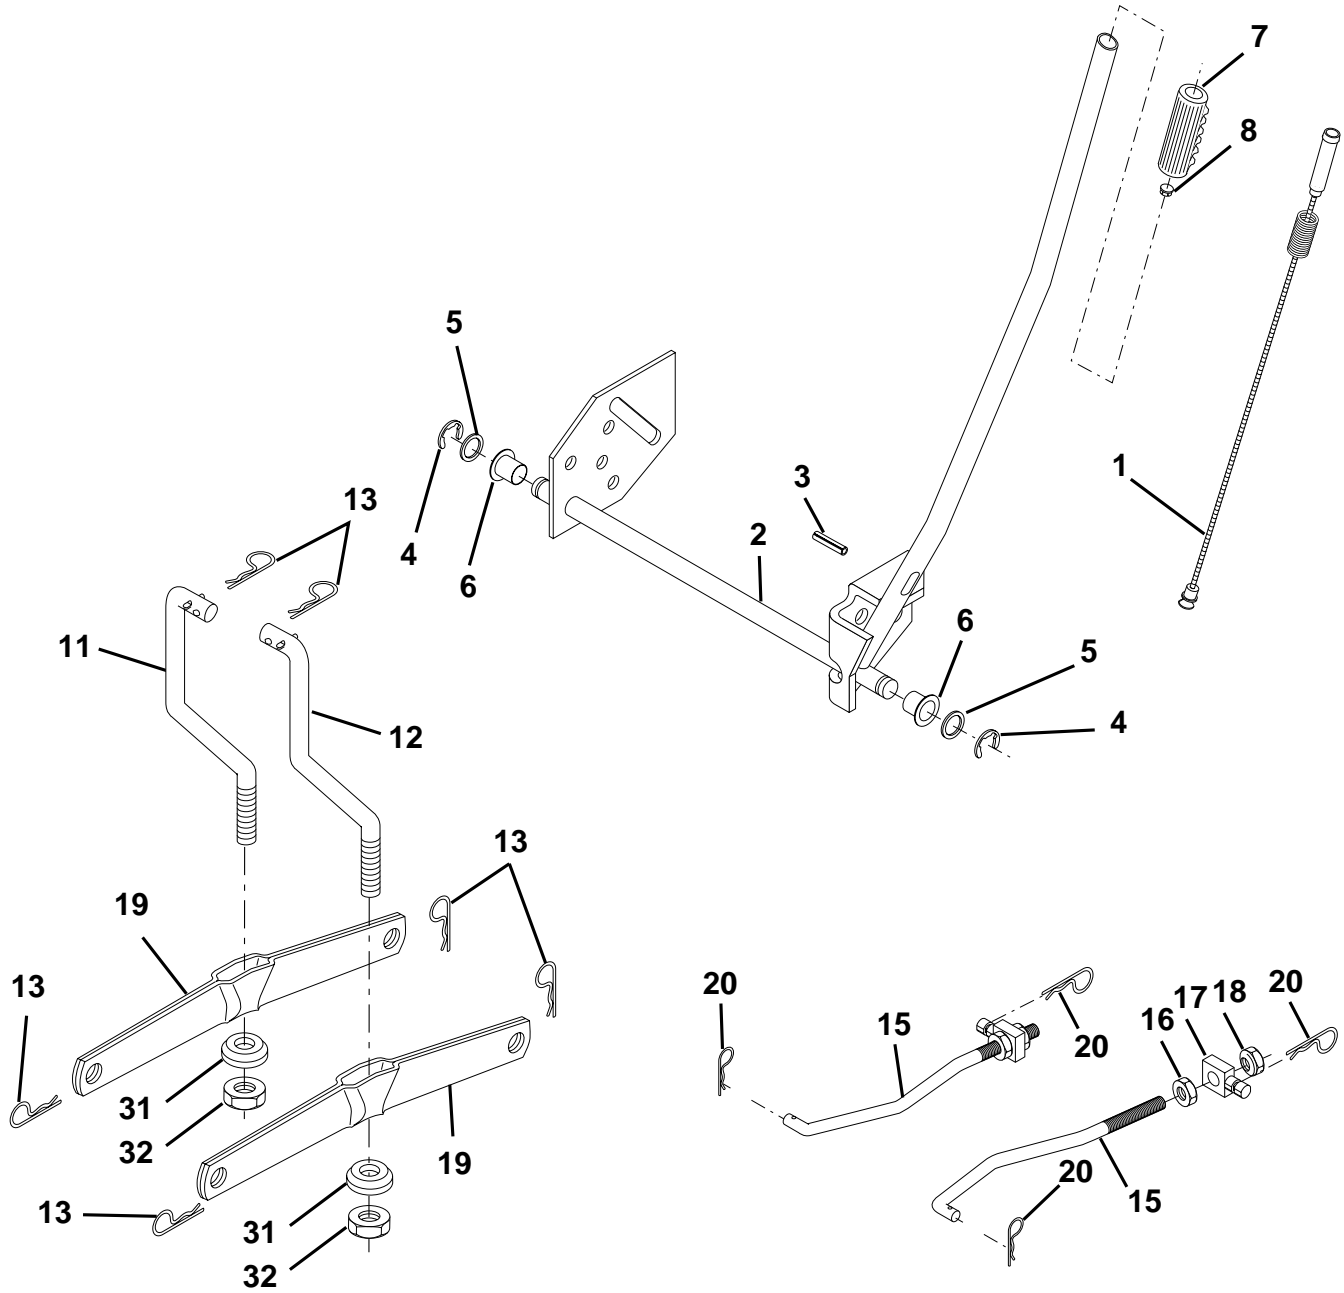

WHEELS & TIRES

KEY NO.	PART NO.	DESCRIPTION
1	59192	Cap, Tire valve
2	65139	Stem, Valve
3	106222X	Tire, Front
4	59904	Tube, Front (Service item only)
5	106732X427	Rim assembly, 6" front
6	278H	Fitting, Grease (Front wheel only)
7	9040H	Bearing, Flange (Front wheel only)
8	106108X427	Rim assembly, 8" rear
9	124635X	Tire, Rear
10	7152J	Tube, Rear (Service item only)
11	104757X428	Cap, Hub Axle
--	144334	Sealant, Tire (10 oz. Tube)

NOTE: All component dimensions given in U.S. inches
1 inch = 25.4 mm

REPAIR PARTS

TRACTOR - - MODEL NUMBER WE12538J

MOWER LIFT

REPAIR PARTS

TRACTOR - - MODEL NUMBER WE12538J

MOWER LIFT

KEY NO.	PART NO.	DESCRIPTION
1	159460	Wire Asm Inner/Sprg w/plunger
2	159471	Shaft Asm Lift RH
3	105767X	Pin Groove 1 500 Zinc
4	12000002	E Ring #5133-62
5	19211621	Washer 21/32 X 1 X 21 Ga
6	120183X	Bearing Nylon Blk 629 Id
7	109413X	Grip Handle Bicycle Matte Blk
8	124526X	Button Plunger Black
11	139865	Link Lift LH Fixed Length
12	139866	Link Lift RH Fixed Length
13	4939M	Retainer Spring
15	173288	Link Front
16	73350800	Nut Jam Hex 1/2-13 Unc
17	130171	Trunnion Blk Zinc
18	73800800	Nut Lockw/Wsh 1/2-13 Unc
19	139868	Arm Suspension Rear
20	163552	Retainer, Spring
31	169865	Bearing Pvt Lift
32	73540600	Nut Crownlock 3/8-24