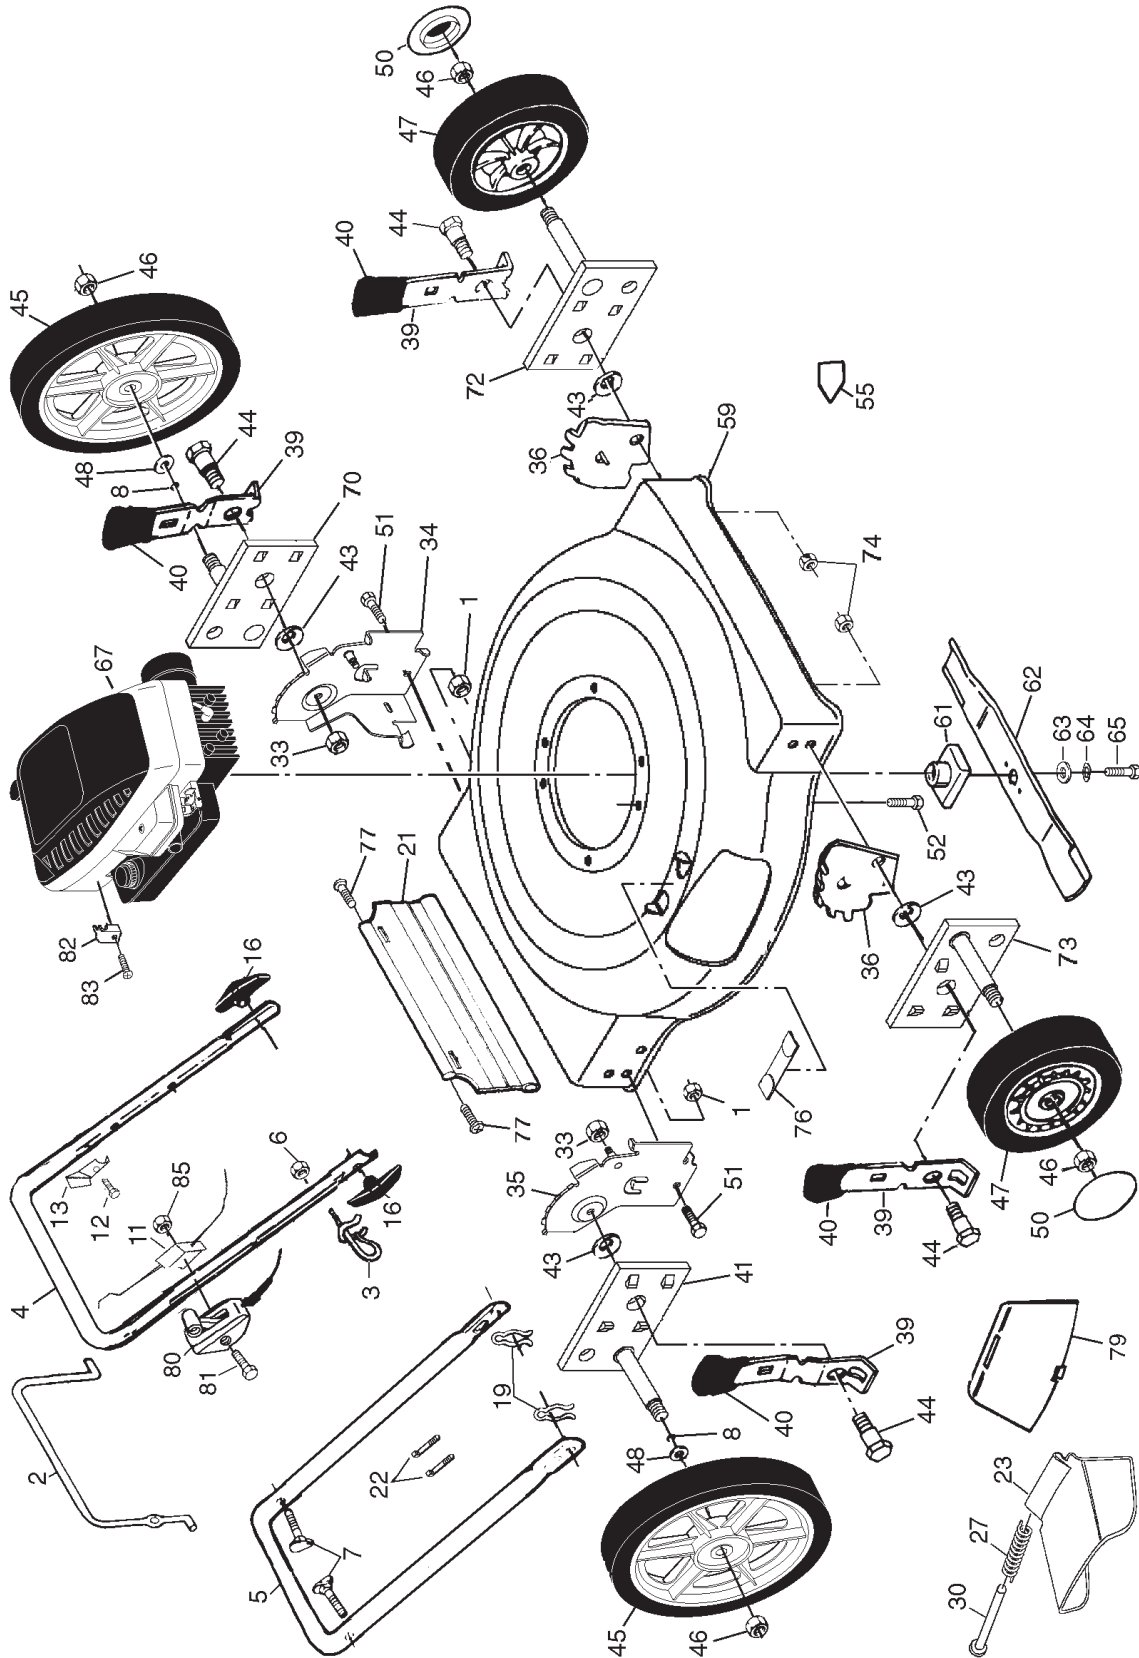

**ROTARY LAWN MOWER -- MODEL NUMBER W4QN22SHD**

**ROTARY LAWN MOWER - - MODEL NUMBER W4QN22SHD**

KEY NO.	PART NO.	DESCRIPTION	KEY NO.	PART NO.	DESCRIPTION
1	73800400	Locknut 1/4-20	50	77400	Hubcap
2	86902	Control Bar	51	74760514	Hex Head Bolt 5/16-18
3	179585	Rope Guide	52	150406	Hex Head Thread Rolling Screw 3/8-16 x 1
4	169709X479	Upper Handle	55	141846	Danger Decal
5	169708X479	Lower Handle	59	163326	Lawn Mower Housing (Includes Key Number 55)
6	132004	Nut, Hex	61	851514	Blade Adapter
7	131959	Handle Bolt 5/16-18	62	141114	22" Blade
8	<b>188152</b>	O-Ring	63	851074	Hardened Washer
11	851671	Engine Zone Control Cable	64	850263	Helical Lockwasher 3/8
12	750634	Hex Washer Head Screw #10-24 x 1/2	65	851084	Screw Hex Head 3/8-24 x 1-3/8 (Grade 8)
13	850733X004	Up-Stop Bracket	67	- - -	Engine, Briggs & Stratton, Model Number 10K902 (For engine service and replacement parts, call Briggs & Stratton at 1-800-233-3723)
16	136376	Knob	70	180409X004	Axle Arm Assembly, LR
19	51793	Hairpin Cotter	72	186577X004	Axle Arm Assembly, LF
21	<b>188987</b>	Rear Deflector	73	186578X004	Axle Arm Assembly, RF
22	66426	Wire Tie	74	166785	Nut
23	160831	Discharge Guard	76	161622	Clip, Closeout
27	160832	Torsion Spring	77	74760412	Screw
30	160833	Hinge Rod	79	160830	Mulch Plate
33	73800500	Locknut 5/16-18	80	700644	Throttle Control
34	170373X479	Wheel Bracket Support, LH	81	183365	Screw
35	170374X479	Wheel Bracket Support, RH	82	111190X	Clamp
36	160835X007	Wheel Bracket Adjuster	83	83816	Screw
39	168360X004	Selector Spring	85	132004	Nut, Hex
40	87877	Selector Knob	- -	161058	Warning Decal (Not Shown)
41	180410X004	Axle Arm Assembly, RR	- -	172782	Operator's Manual, English
43	183901	Spacer	- -	172784	Operator's Manual, Spanish
44	160828	Shoulder Bolt	- -	<b>190220</b>	Replacement Parts Manual
45	180206	Wheel Assembly, Rear			
46	83923	Locknut 1/16-18			
47	86984	Wheel Assembly, Front			
48	<b>88348</b>	Washer, Flat 3/8			