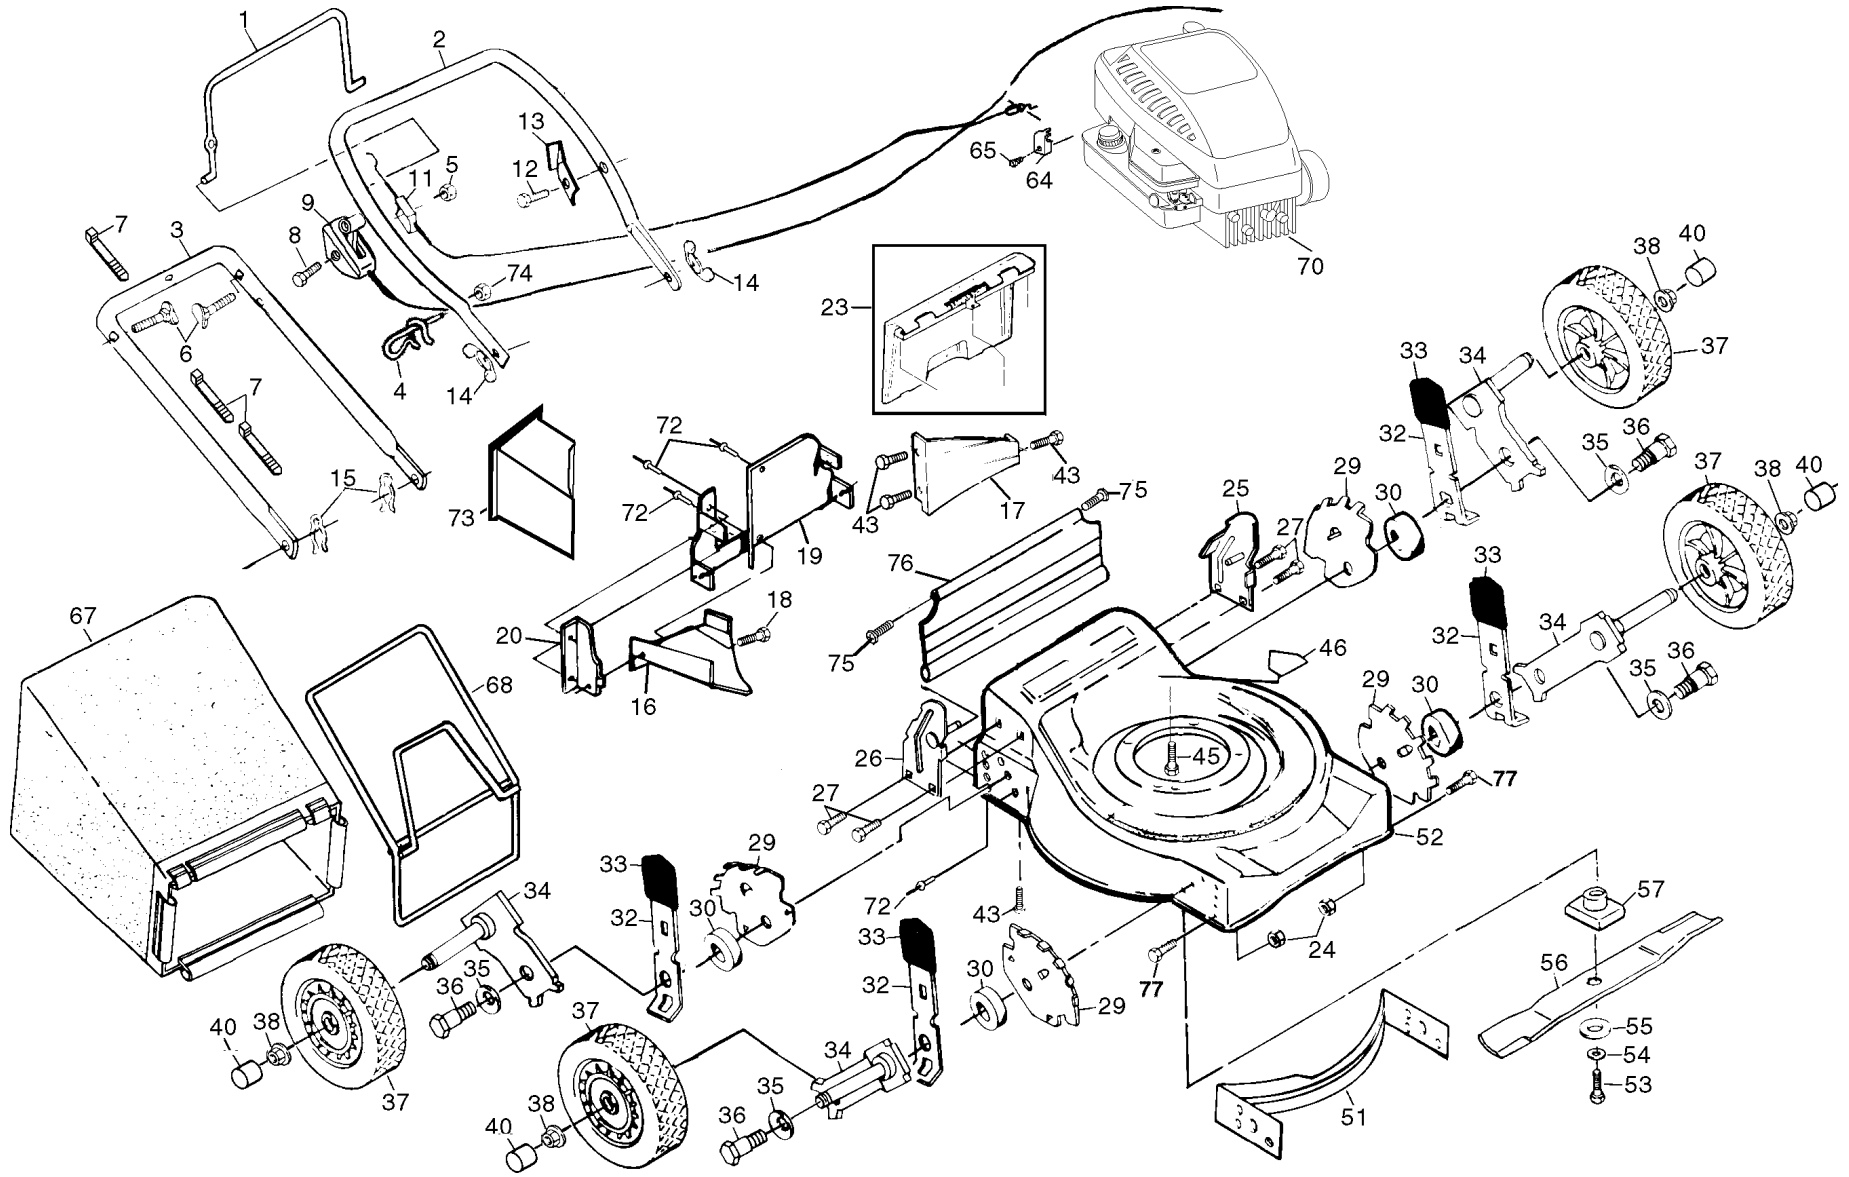

ROTARY LAWN MOWER - - MODEL NUMBER W4QN20RC

ROTARY LAWN MOWER - - MODEL NUMBER W4QN20RC

KEY NO.	PART NO.	DESCRIPTION
1	131696	Control Bar
2	166860X479	Upper Handle
3	151590X479	Lower Handle
4	179585	Rope Guide
5	132004	Locknut 1/4-20
6	131959	Handle Bolt
7	66426	Wire Tie
8	144929	Hex Washer Head Screw 1/4-20 x 2-1/8
9	700417	Throttle Control
11	130861	Engine Zone Control Cable
12	750097	Hex Washer Head Screw #10-24 x 1/2
13	850733X004	Up-Stop Bracket
14	128638	Wing Nut
15	51793	Hairpin Cotter
16	133188X479	Disc. Baffle
17	169207X479	Rear Baffle
18	150050	Screw
19	156445X479	Back Plate
20	700363X479	Side Baffle
23	147613	Rear Door Assembly Kit
24	751592	Locknut 3/8-16
25	151589X479	Handle Bracket Assembly (Left)
26	151588X479	Handle Bracket Assembly (Right)
27	150078	Screw 5/16-18 x 3/4
29	750085X007	Wheel Adjusting Bracket
30	146630	Spacer
32	700331X004	Selector Spring
33	87877	Selector Knob
34	145935X004	Axle Arm Assembly
35	62335	Belleville Washer
36	142748	Shoulder Bolt 3/8-16
37	800220	Wheel Assembly
38	83923	Washer

KEY NO.	PART NO.	DESCRIPTION
40	800090	Hubcap
43	54583	Hex Tapping Screw 1/4-20 x 1/2
45	150406	Hex Head Thread Rolling Screw 3/8-16 x 1
46	107339X	Danger Decal
51	170540	Front Baffle
52	170631	Housing Assembly (Incl. Ref. #46)
53	851084	Hex Head Screw 3/8-24 x 1-3/8 Grd. 8
54	850263	Helical Lock Washer
55	851074	Hardened Washer
56	145106	20" Blade
57	850977	Blade Adapter
65	83816	Screw #10 x 5/8
64	213146	Cable Clamp
67	158830	Grass Bag
68	149555	Catcher Frame
70	- - -	Engine, Briggs & Stratton, Model No. 10A902 (Order parts from engine manufacturer)
72	128415	Pop Rivet
73	166650	Mulching Plug
74	63601	Nut, Lock
75	88652	Hinge Screw
76	140657	Rear Skirt
77	17600406	Screw 1/4 x 20
--	162300	Warning Decal (Not Shown)
--	172782	Operator's Manual (English)
--	172783	Operator's Manual (French)
--	183559	Replacement Parts Manual