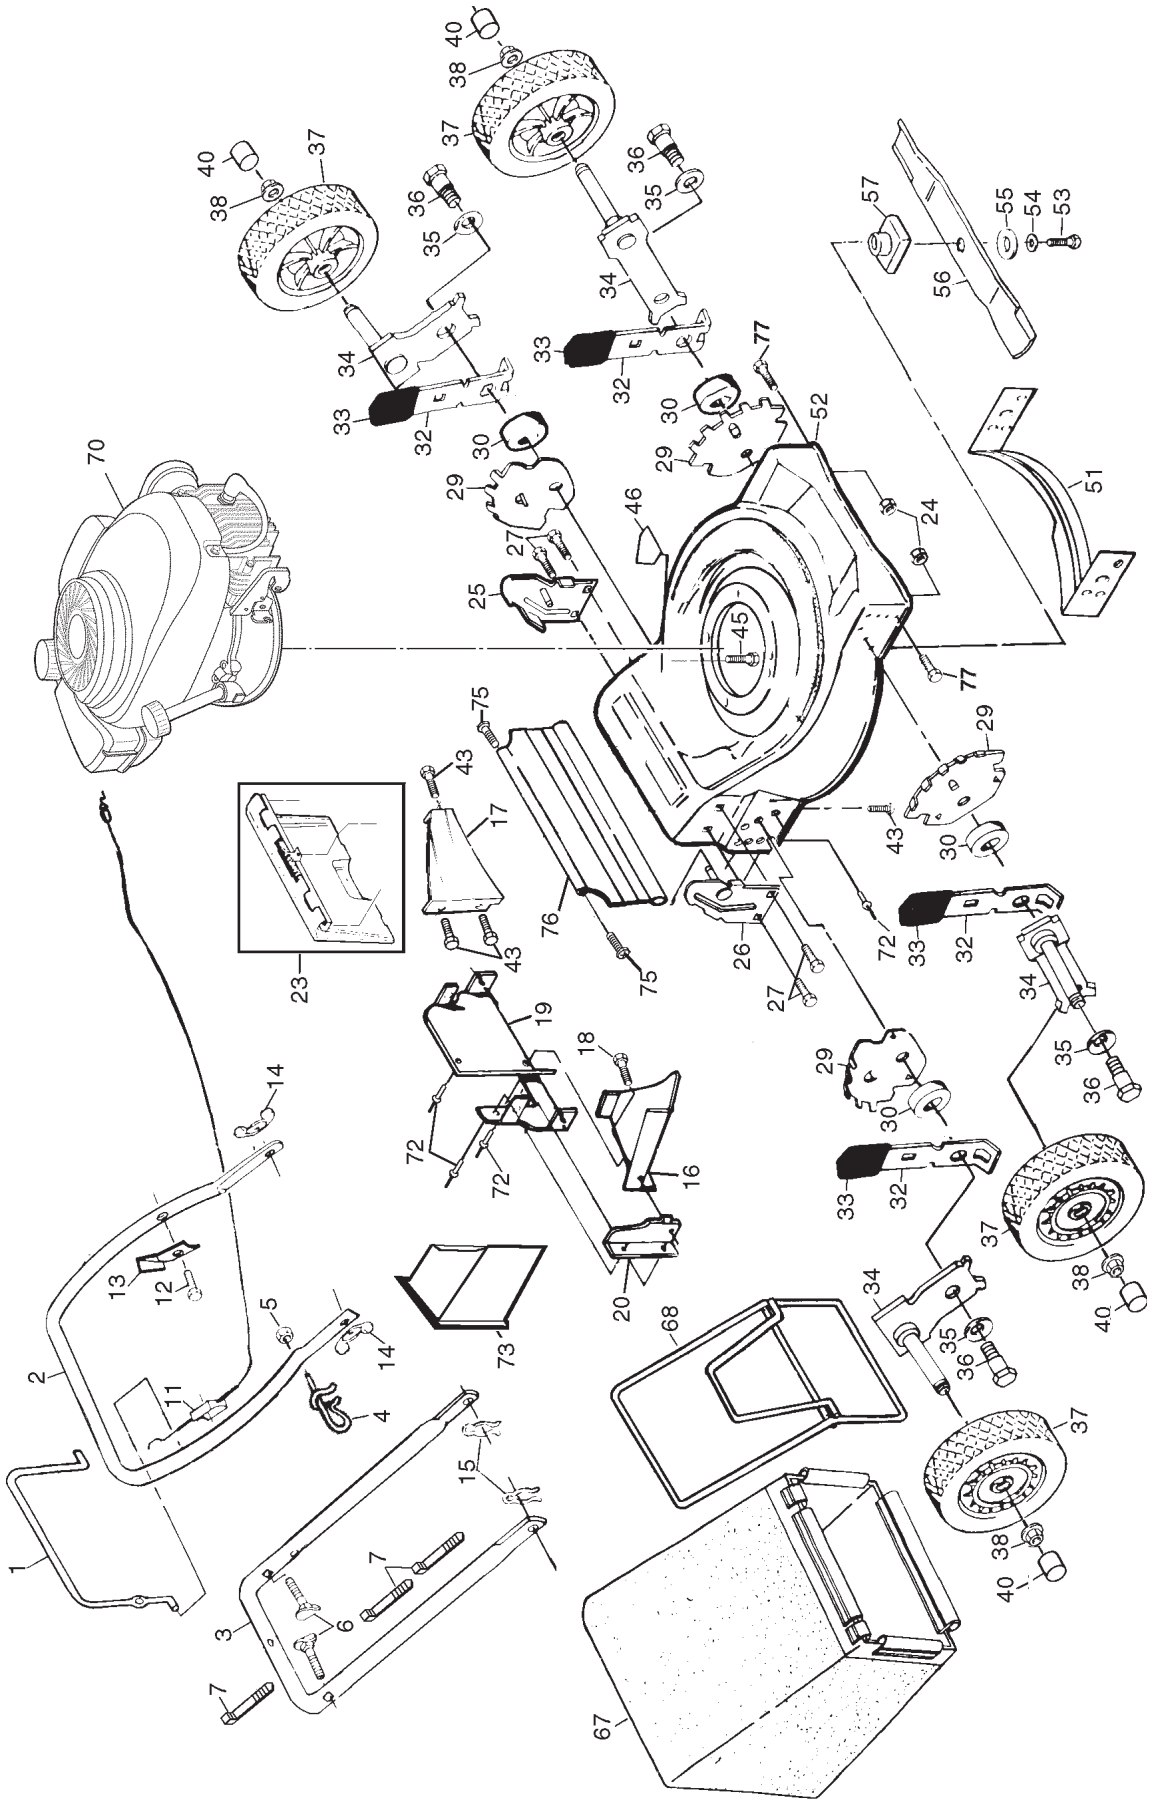

**ROTARY LAWN MOWER -- MODEL NUMBER W425QF20RA**

**ROTARY LAWN MOWER -- MODEL NUMBER W425QF20RA**

KEY NO.	PART NO.	DESCRIPTION	KEY NO.	PART NO.	DESCRIPTION
1	131696	Control Bar	40	800090	Hubcap
2	166860X479	Upper Handle	43	54583	Hex Tapping Screw 1/4-20 x 1/2
3	151590X479	Lower Handle	45	150406	Hex Head Thread Rolling Screw 3/8-16 x 1
4	179585	Rope Guide	46	107339X	Danger Decal
5	132004	Locknut 1/4-20	51	170540	Kit, Front Baffle
6	131959	Handle Bolt	52	170631	Kit, Housing Assembly (Includes Key Number 46)
7	66426	Wire Tie	53	851084	Hex Head Screw 3/8-24 x 1-3/8 Grade 8
11	164322	Engine Zone Control Cable	54	850263	Helical Lock Washer
12	750634	Hex Washer Head Screw #10-24 x 1/2	55	851074	Hardened Washer
13	850733X004	Up-Stop Bracket	56	145106	20" Blade
14	128638	Wing Nut	57	850977	Blade Adapter
15	51793	Hairpin Cotter	67	158830	Grass Bag
16	133188X479	Disc. Baffle	68	149555	Catcher Frame
17	169207X479	Rear Baffle	70	---	Engine, Tecumseh, Model Number LEY90 (Order parts from engine manufacturer)
18	150050	Screw	72	128415	Pop Rivet
19	156445X479	Back Plate	73	166650	Mulching Plug
20	700363X479	Side Baffle	75	88652	Hinge Screw
23	147613	Rear Door Assembly Kit	76	140657	Rear Skirt
24	751592	Locknut 3/8-16	77	17600406	Screw 1/4 x 20
25	151589X479	Handle Bracket Assembly (Left)	--	162300	Warning Decal (Not Shown)
26	151588X479	Handle Bracket Assembly (Right)	--	172782	Operator's Manual, English
27	150078	Screw 5/16-18 x 3/4	--	172783	Operator's Manual, French
29	750085X007	Wheel Adjusting Bracket	--	187675	Repair Parts Manual
30	146630	Spacer	Available accessories not included with mower:		
32	700331X004	Selector Spring	--	MA36	Chute Deflector
33	87877	Selector Knob	<b>NOTE:</b> All component dimensions given in U.S. inches. 1 inch = 25.4 mm		
34	145935X004	Axle Arm Assembly			
35	62335	Belleville Washer			
36	142748	Shoulder Bolt 3/8-16			
37	800220	Wheel Assembly			
38	83923	Washer			