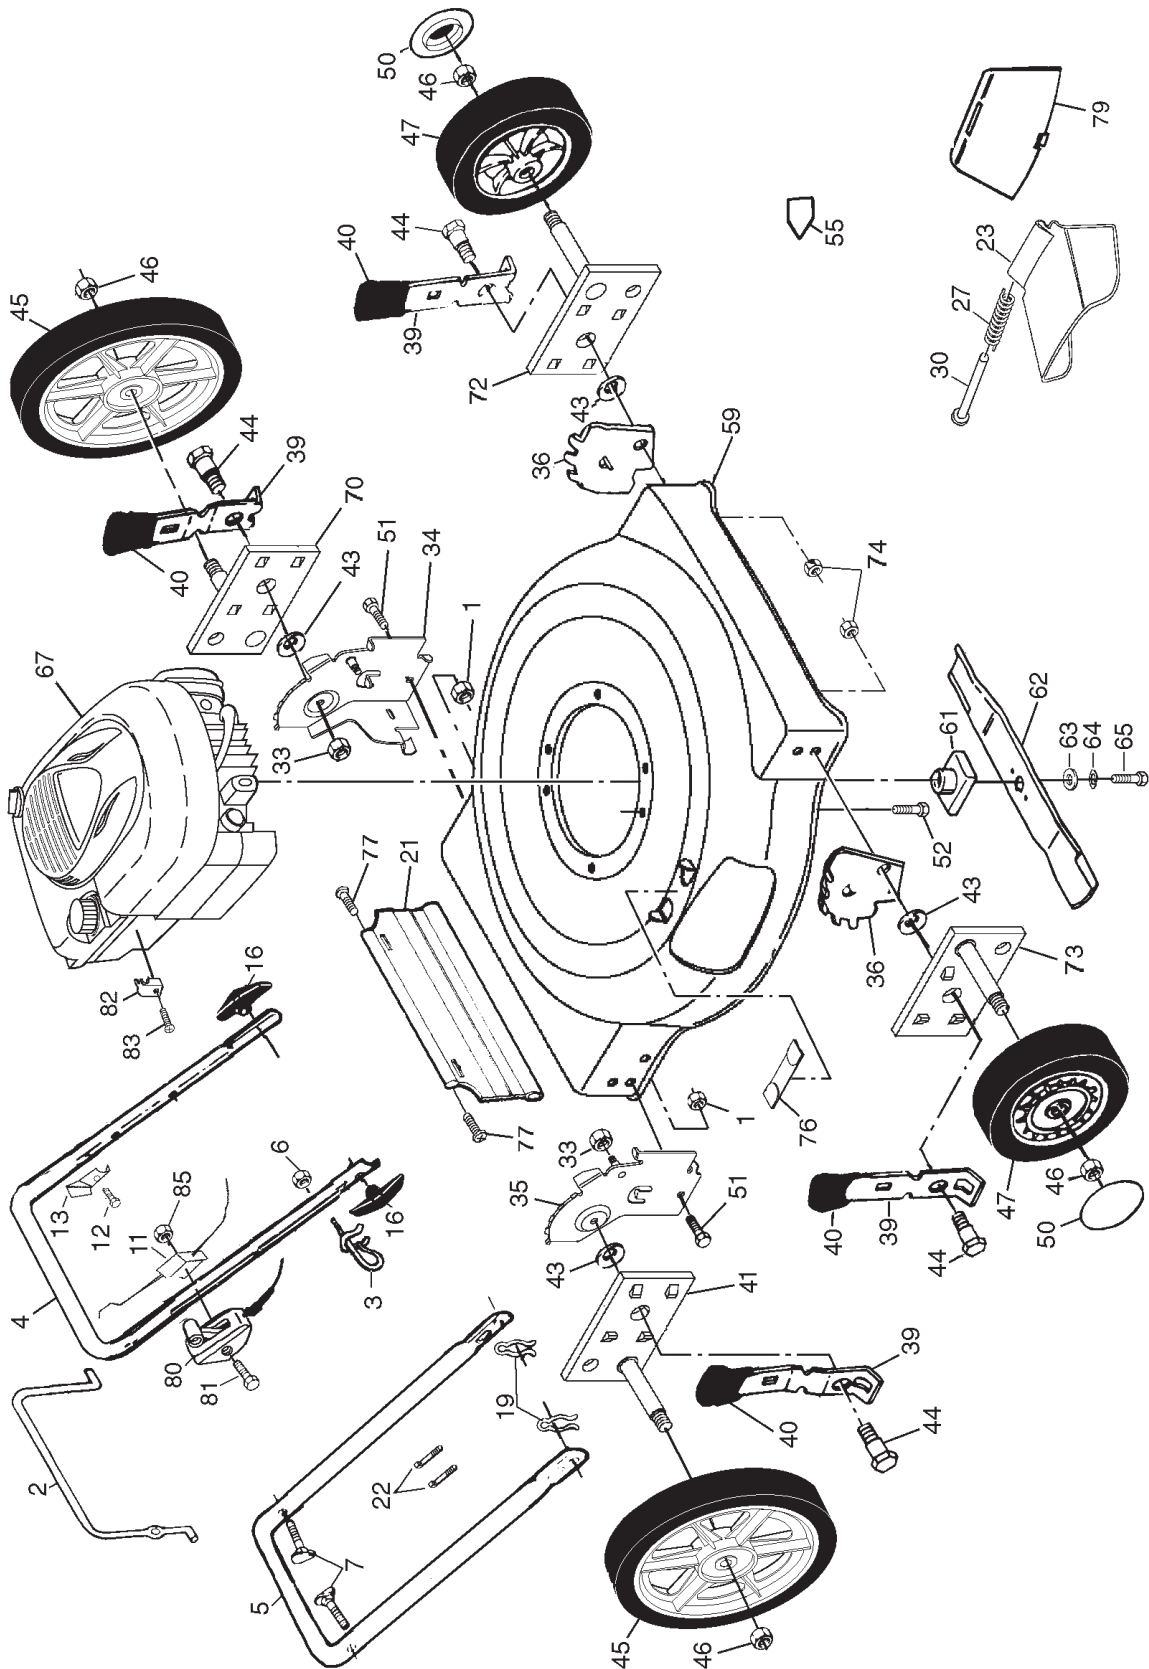

**ROTARY LAWN MOWER -- MODEL NUMBER SR65N22SHA**

## ROTARY LAWN MOWER -- MODEL NUMBER SR65N22SHA

KEY NO.	PART NO.	DESCRIPTION	KEY NO.	PART NO.	DESCRIPTION
1	73800400	Locknut 1/4-20	51	74760514	Hex Head Bolt 5/16-18
2	86902	Control Bar	52	150406	Hex Head Thread Rolling Screw 3/8-16 x 1
3	179585	Rope Guide	55	141846	Danger Decal
4	169709X479	Upper Handle	59	<b>164865</b>	Lawn Mower Housing (Includes Key Number 55)
5	169708X479	Lower Handle	61	<b>184590</b>	Blade Adapter
6	132004	Nut, Hex	62	141114	22" Blade
7	131959	Handle Bolt 5/16-18	63	851074	Hardened Washer
11	<b>130861</b>	Engine Zone Control Cable	64	850263	Helical Lockwasher 3/8
12	750634	Hex Washer Head Screw #10-24 x 1/2	65	851084	Screw Hex Head 3/8-24 x 1-3/8 (Grade 8)
13	850733X004	Up-Stop Bracket	67	---	Engine, Briggs & Stratton, Model Number 123K02 (For engine service and replacement parts, call Briggs & Stratton at 1-800-233-3723)
16	136376	Knob			
19	51793	Hairpin Cotter			
21	188987	Rear Deflector	70	180409X004	Axle Arm Assembly, LR
22	66426	Wire Tie	72	186577X004	Axle Arm Assembly, LF
23	160831	Discharge Guard	73	186578X004	Axle Arm Assembly, RF
27	160832	Torsion Spring	74	166785	Nut
30	160833	Hinge Rod	76	161622	Clip, Closeout
33	73800500	Locknut 5/16-18	77	74760412	Screw
34	170373X479	Wheel Bracket Support, LH	79	160830	Mulcher Plate
35	170374X479	Wheel Bracket Support, RH	80	<b>182157</b>	Throttle Control
36	160835X007	Wheel Bracket Adjuster	81	183365	Screw
39	168360X004	Selector Spring	82	111190X	Clamp
40	87877	Selector Knob	83	83816	Screw
41	180410X004	Axle Arm Assembly, RR	85	132004	Nut, Hex
43	183901	Spacer	--	161058	Warning Decal (not shown)
44	160828	Shoulder Bolt	--	172782	Operator's Manual, English
45	<b>190013</b>	Wheel Assembly, Rear	--	172784	Operator's Manual, Spanish
46	83923	Locknut 1/16-18	--	<b>190330</b>	Replacement Parts Manual
47	<b>146247</b>	Wheel Assembly, Front			
50	77400	Hubcap			

**NOTE:** All component dimensions given in U.S. inches.  
1 inch = 25.4 mm