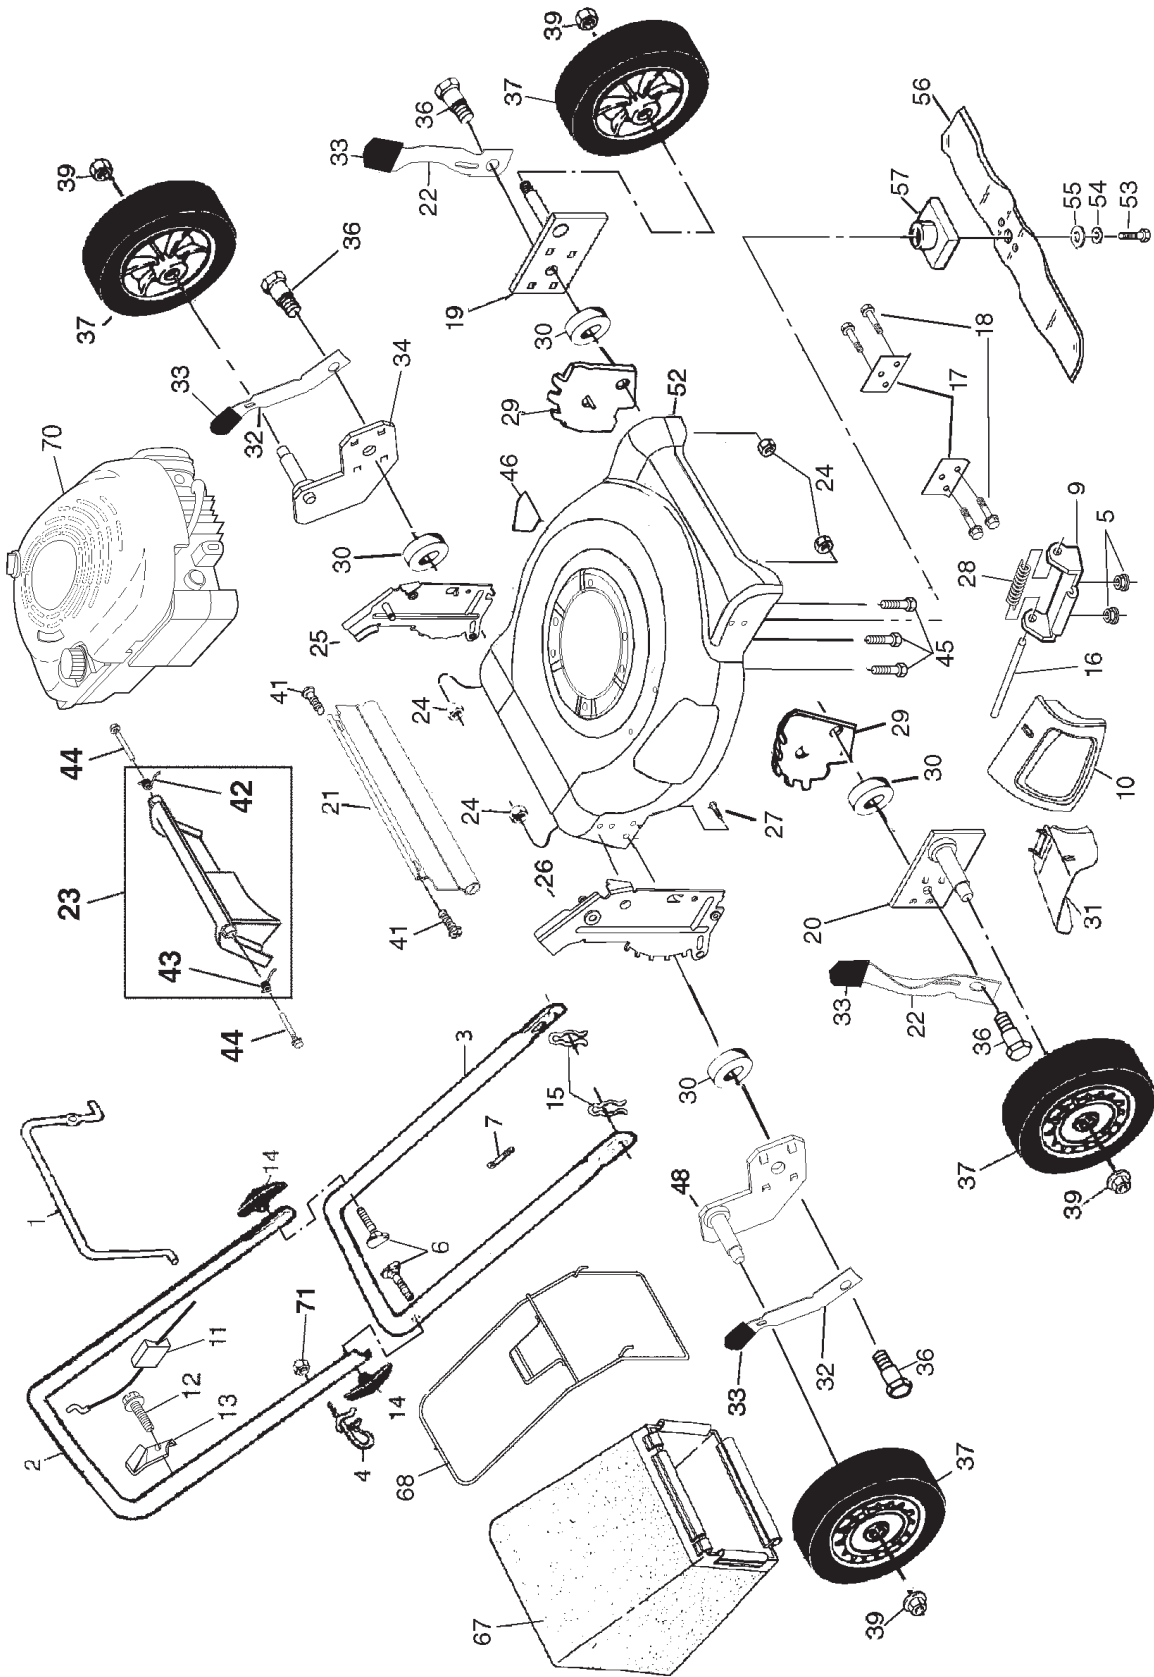

ROTARY LAWN MOWER - - MODEL NUMBER S04QN21CA

ROTARY LAWN MOWER - - MODEL NUMBER SO4QN21CA

KEY NO.	PART NO.	DESCRIPTION	KEY NO.	PART NO.	DESCRIPTION
1	86902	Control Bar	33	87877	Selector Knob
2	169709X479	Upper Handle	34	165762X004	Axle Arm Assembly - LR
3	169708X479	Lower Handle	36	160828	Shoulder Bolt 5/16-18
4	179585	Rope Guide	37	800220	Wheel Assembly
5	63601	Locknut 1/4-20	39	83923	Flanged Locknut
6	131959	Handle Bolt	41	88652	Hinge Screw
7	66426	Wire Tie	42	165766	Spring (LH)
9	154132	Hinge Bracket	43	165767	Spring (RH)
10	165754	Mulcher Door	44	184193	Door Bolt
11	176556	Engine Zone Control Cable	45	150406	Hex Head Thread Rolling Screw 3/8-16 x 1
12	750634	Hex Washer Head Screw	46	141846	Danger Decal
13	86899X004	Up-Stop Bracket	47	180635	Hubcap
14	136376	Handle Knob	48	165761X004	Axle Arm Assembly - RR
15	51793	Hairpin Cotter	52	185297	Housing Assembly (Includes Key Numbers 17, 18 and 46)
16	147286	Hinge Rod	53	851084	Hex Head Screw 3/8-24 x 1-3/8 Grade 8
17	165946X479	Support Bracket	54	850263	Helical Lockwasher
18	17600406	Screw	55	851074	Hardened Washer
19	167132X004	Axle Arm Assembly - LF	56	175064	21" Blade
20	167133X004	Axle Arm Assembly - RF	57	851514	Blade Adapter
21	165858	Rear Skirt	67	185296	Grass Bag
22	168360X004	Selector Spring - Front	68	180332	Catcher Frame
23	166875	Rear Door Assembly Kit (Incl. Springs)	70	---	Engine, Briggs & Stratton, Model No. 10A902 (Order parts from Engine manufacturer)
24	73930500	Locknut 5/16-18	71	132004	Nut, Hex
25	166111X479	Handle Bracket Assembly (Left)	--	161058	Warning Decal (Not Shown)
26	166112X479	Handle Bracket Assembly (Right)	--	172782	Operator's Manual, English
27	851856	Screw 1/4-20 x 3/8	--	172784	Operator's Manual, Spanish
28	152124	Hinge Spring	--	185295	Replacement Parts Manual
29	160835X007	Wheel Adjusting Bracket - Front			
30	183901	Washer			
31	165760	Clip on Discharge Guard			
32	169421X004	Selector Spring - Rear			

NOTE: All component dimensions given in U.S. inches.
1 inch = 25.4 mm