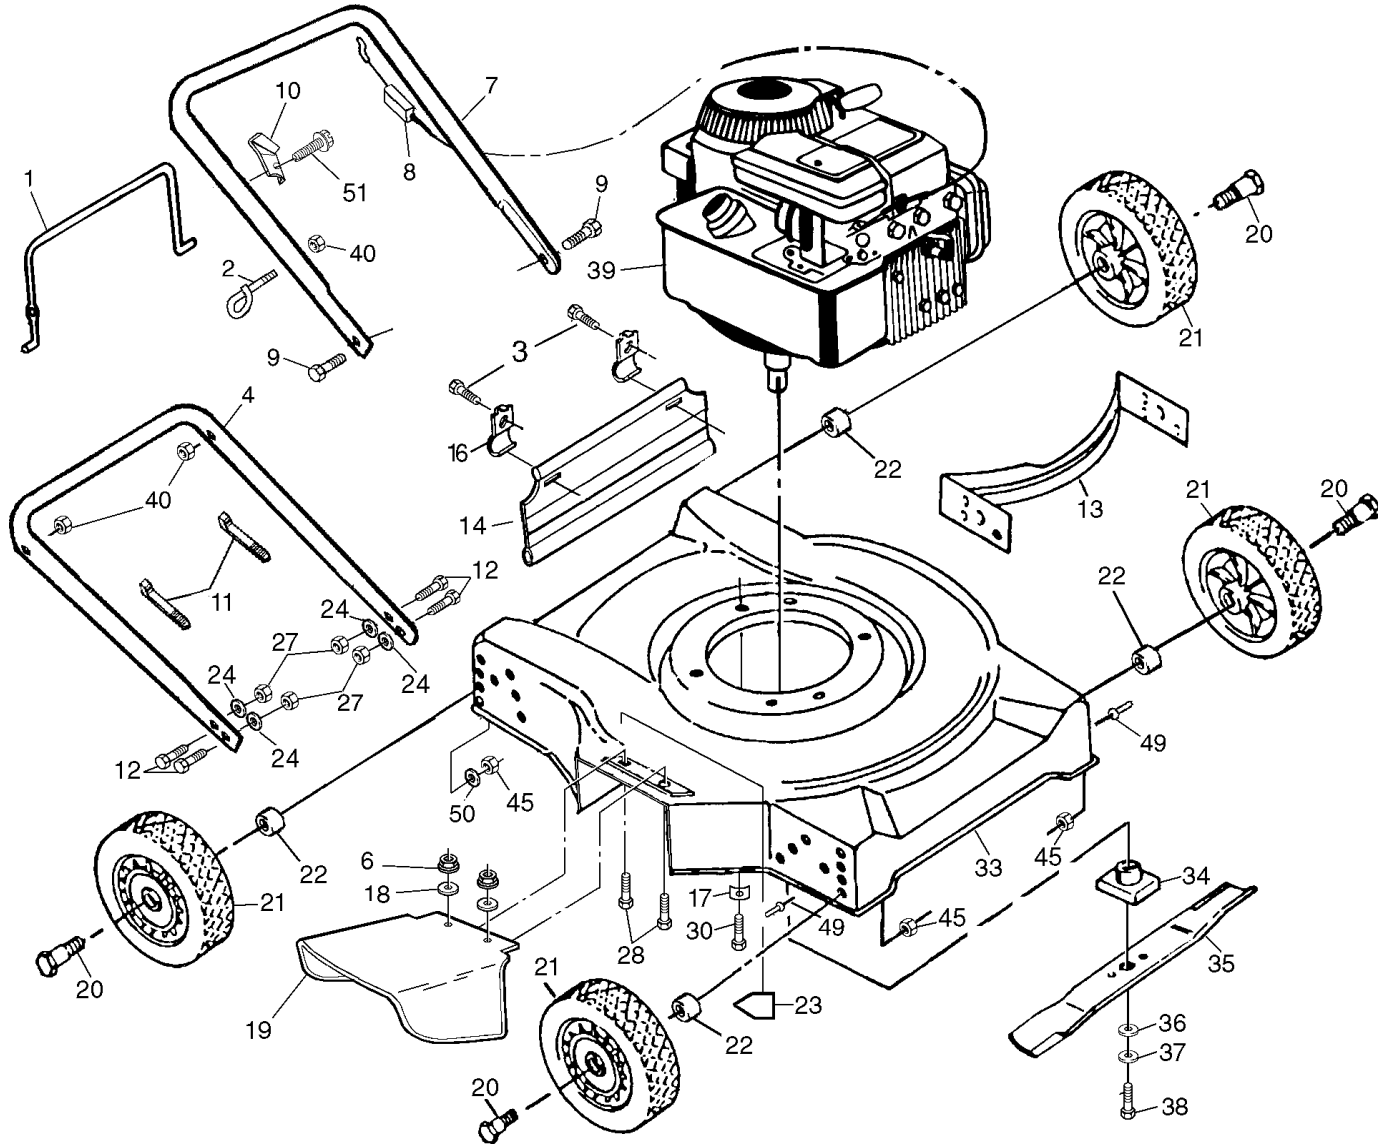

# ROTARY LAWN MOWER - - MODEL NUMBER RA375N20SB

## ROTARY LAWN MOWER - - MODEL NUMBER RA375N20SB

KEY PART NO. NO.	DESCRIPTION
1 86902	Control Bar
2 179585	Rope Guide
3 750097	Hex Washer Head Self-tapping Screw #10-24 x 1/2
4 172146X479	Lower Handle
6 63601	Locknut 1/4-20
7 169711X479	Upper Handle
8 163799	Engine Zone Control Cable
9 74350424	Hex Head Bolt 1/4-20 x 1-1/2
10 86899X004	Up-Stop Bracket
11 66426	Wire Tie
12 137009	Hex Head Bolt 3/8-16 x 1
13 700839X479	Front Baffle
14 140541	Rear Deflector
16 87584X004	Bracket
17 851201X004	Engine Washer
18 53847	Flat Washer
19 752052	Discharge Guard
20 67609	Shoulder Bolt
21 800060	Wheel Assembly
22 136624	Spacer Washer
23 107339X	Danger Decal
24 55611	Washer
27 132010	Flange Locknut 3/8-16
28 74760412	Hex Head Bolt 1/4-20 x 3/4
30 150406	Hex Head Thread Rolling Screw 3/8-16 x 1

KEY PART NO. NO.	DESCRIPTION
33 701106	Housing Kit
34 850977	Blade Adapter
35 145106	Blade 20"
36 851074	Washer (Hardened)
37 850263	Helical Lock Washer
38 851084	Hex Head Machine Screw 3/8-24 x 1-3/8 Gr. 8
39 - - -	Engine, Briggs & Stratton, Model No. 10A902 (Order parts from engine manufacturer)
40 132004	Hex Nut 1/4-20
45 751592	Locknut 5/8- 16
49 128145	Pop Rivit
50 61537	Washer
51 750634	Screw
-- 162300	Decal, Warning, Dom Ser. Inj E/F
-- 184811	Manual, Replacement Parts (English/French)
-- 172777	Operator's Manual (English)
-- 172778	Operator's Manual (French)

Available accessories not included with mower:  
 -- GCK3200 Grass Catcher

**NOTE:** All component dimensions given in U.S. inches.  
 1 inch = 25.4 mm