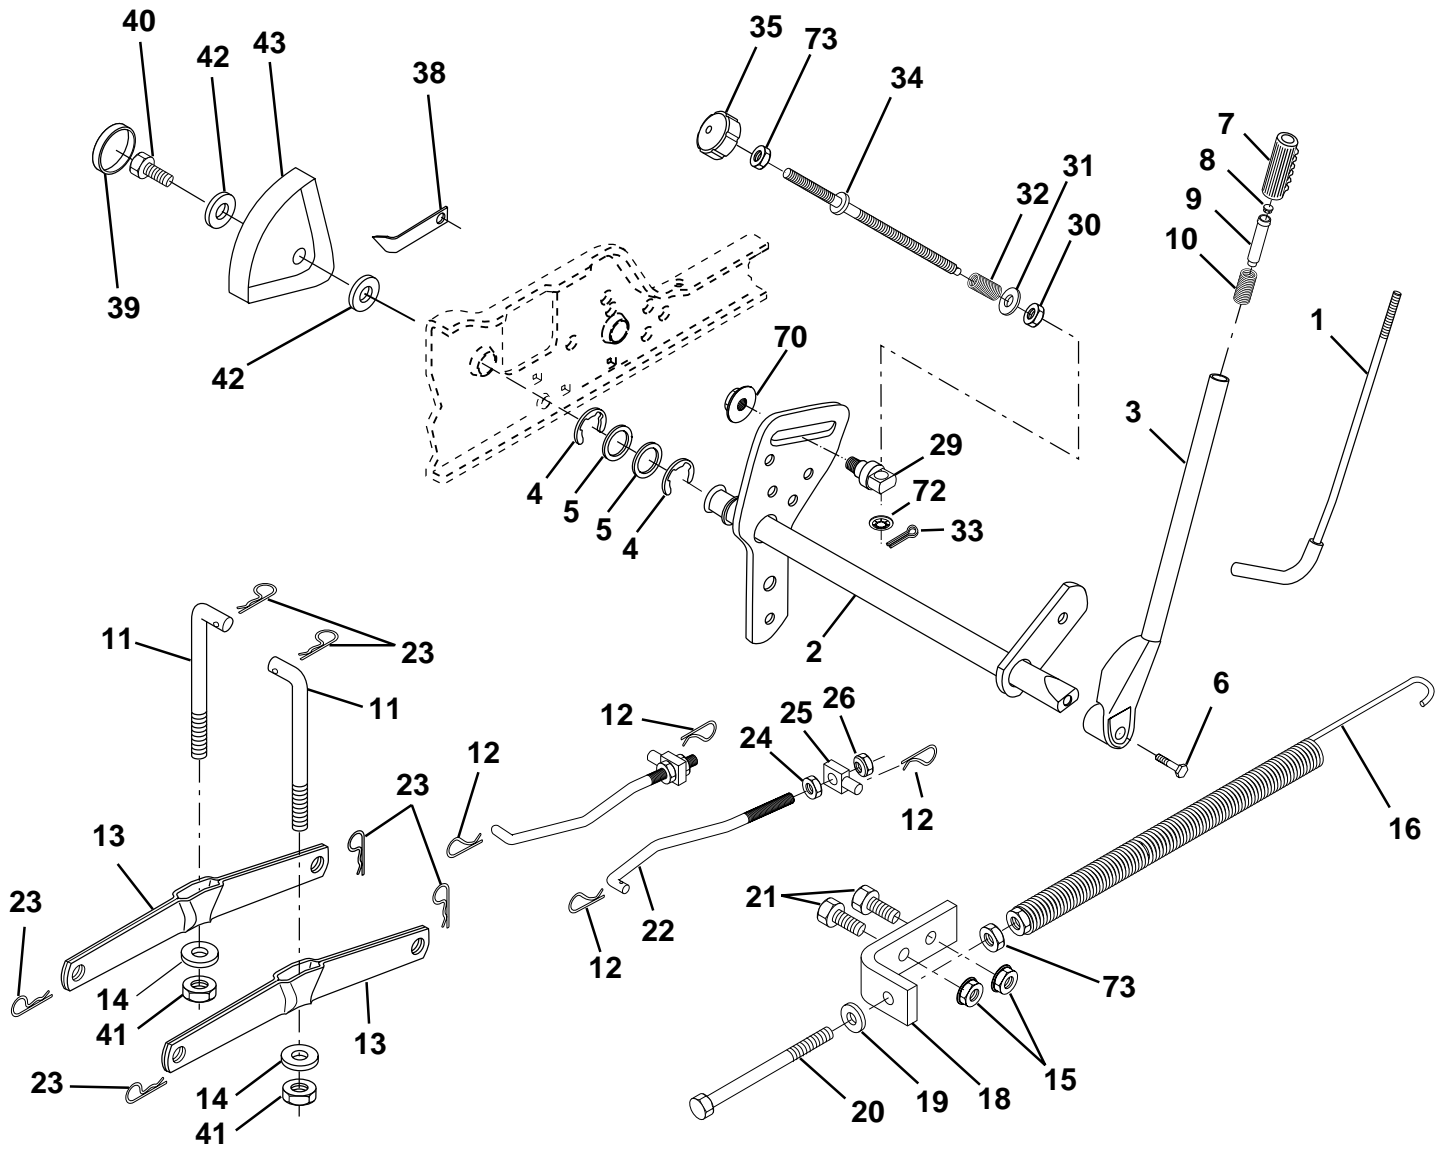

REPAIR PARTS

TRACTOR - - MODEL NUMBER PRGT2046A

LIFT ASSEMBLY

REPAIR PARTS

TRACTOR - - MODEL NUMBER PRGT2046A

LIFT ASSEMBLY

KEY NO.	PART NO.	DESCRIPTION
1	121006X	Rod Asm., Lever
2	159187	Shaft Asm., Lift Vgt
3	159189	Lever Asm., Lift Rh
4	12000022	E-Ring Truarc #5133-87
5	19292016	Washer 29/32 x 1-1/4 x 16 Ga.
6	71110624	Bolt, Fin Hex 3/8-16 x 1-1/2
7	125631X	Grip, Handle Fluted
8	170770	Button, Plunger
9	122364X	Plunger, Lever Lift
10	2876H	Spring 2-1/8"
11	146704	Link Lift
12	163552	Retainer, Spring
13	139868	Arm, Suspension Vgt
14	169865	Bearing, Pvt. Lift Tapered
15	73680600	Nut, Crownlock 3/8-16 Unc
16	674A247	Spring Asm., Assist Lift
17	73350600	Nut, Hex Jam 3/8-16 Unc
18	143363	Bracket, Spring Assist
19	19131316	Washer 13/32 x 13/16 x 16 Ga.
20	5328J	Bolt, Adjust Spring Assist
21	74760616	Bolt, Fin Hex 3/8-16 x 1
22	127218	Link, Front
23	4939M	Retainer, Spring
24	73350800	Nut, Jam Hex 1/2-13 Unc
25	130171	Trunnion
26	73800800	Nut, Lock W/Wsh 1/2-13 Unc
29	150233	Trunnion Inf. Height
30	110807X	Nut, Special
31	19131016	Washer 13/32 x 5/8 x 16 Ga.
32	137150	Spring, Compression Inf Hgt
33	76020308	Pin, Cotter 3/32 x 1/2
34	137167	Rod, Adj Lift
35	138057	Knob, Inf 3/8-16 Unc
38	155097	Pointer, Height Indicator
39	123935X	Plug, Hole
40	17060516	Screw 5/16-18 x 3/4
41	73540600	Nut, Crownlock 3/8-24
42	19112410	Washer 11/32 x 1-1/2 x 10 Ga.
43	123934X	Scale, Indicator Height
70	145212	Nut, Hexflange Lock
72	110452X	Nut, Push Phos & Oil
73	73350600	Nut Hex Jam 3/8-16 Unc

NOTE: All component dimensions given in U.S. inches
1 inch = 25.4 mm