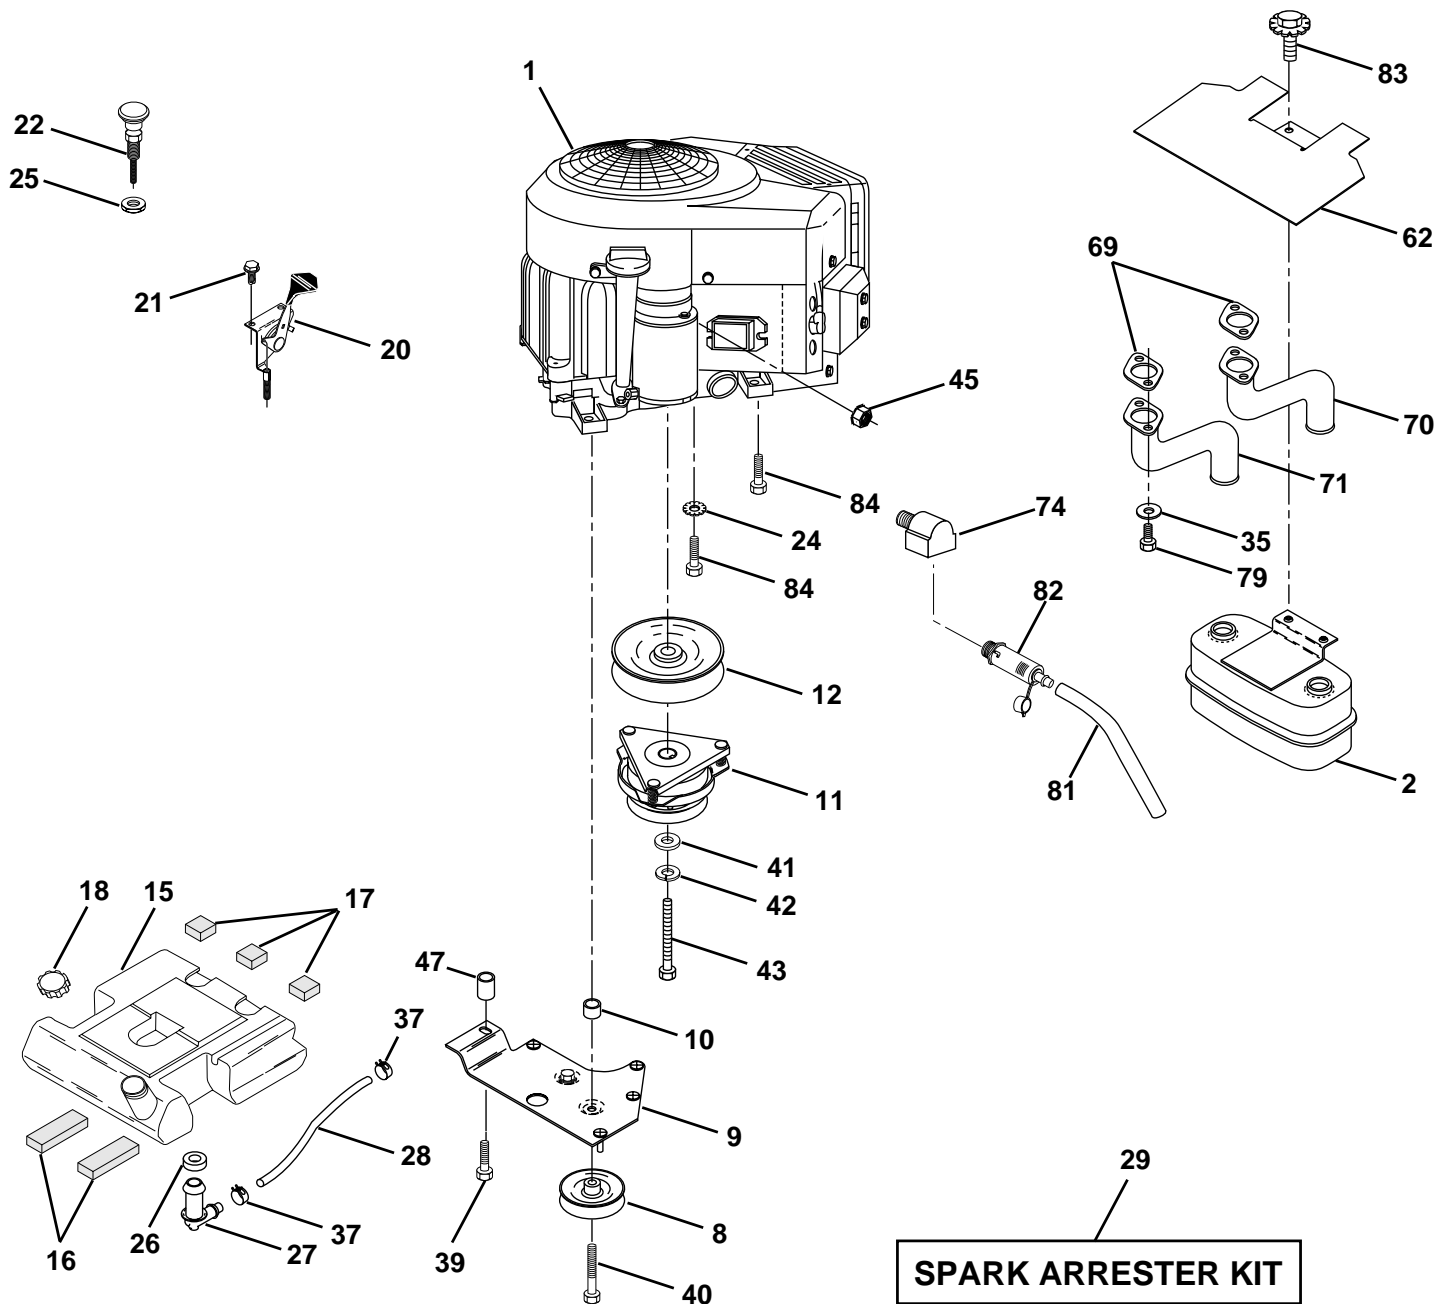

REPAIR PARTS

TRACTOR - - MODEL NUMBER PRGT2046A

ENGINE

REPAIR PARTS

TRACTOR - - MODEL NUMBER PRGT2046A

ENGINE

KEY NO.	PART NO.	DESCRIPTION
1	-----	Engine Briggs Model # 407777
2	149723	Muffler
8	121361X	Pulley V-Idler
9	150828	Keeper Asm Belt Engine Vgt 96
10	175287	Bushing
11	170056	Clutch Electric
12	143996	Pulley Engine Grnd Drive
15	151346	Tank Fuel Rear 3.50 YT/GT
16	109227X	Pad Spacer
17	106082X	Pad Spacer
18	140527	Cap Asm Fuel Top Vent N/Lany
20	164067	Control Throttle
21	164863	Screw HWHD Hi-Lo #13-16 x 3/4
22	164068	Control Choke
24	11050600	Lockwasher Ext Tooth 3/8
25	73920600	Nut Keps 3/8-24 UNF
26	3645J	Bushing
27	139277	Stem Tank Fuel
28	7834R	Fuel Line
29	137180	Spark Arrester Kit
35	10040500	Washer Lock Hvy HLCL Spr. 5/16
37	123487X	Clamp Hose
39	17490636	Screw 3/8 - 16 x 2-1/4 UNC TT
40	17490664	Screw 3/8 - 16 x 4 UNC TT
41	126197X	Washer 1-1/2 OD X 15/32 ID X .250
42	10040700	Washer Lock 7/16
43	173937	Bolt Hex 7/16-20 x 4 Gr. 5-1.5 Thr.
45	73510400	Nut Keps Hex 1/4-20 Unc
47	175288	Bushing
62	146629	Shield Heat Muffler
69	165391	Gasket Muffler
70	176069	Tube Exhaust LH
71	176070	Tube Exhaust RH
74	162295	Elbow Street Brass
79	71070512	Screw Hex Hd Cap 5/16-18 x 3/4
81	148456	Tube Drain Oil Easy
82	148315	Plug Oil Drain Easy
83	171877	Bolt 5/16-18 Unc x 3/4 w/Sems
84	17490624	Screw Thdrol 3/8-16 x 1-1/2

NOTE: All component dimensions given in U.S. inches
1 inch = 25.4 mm