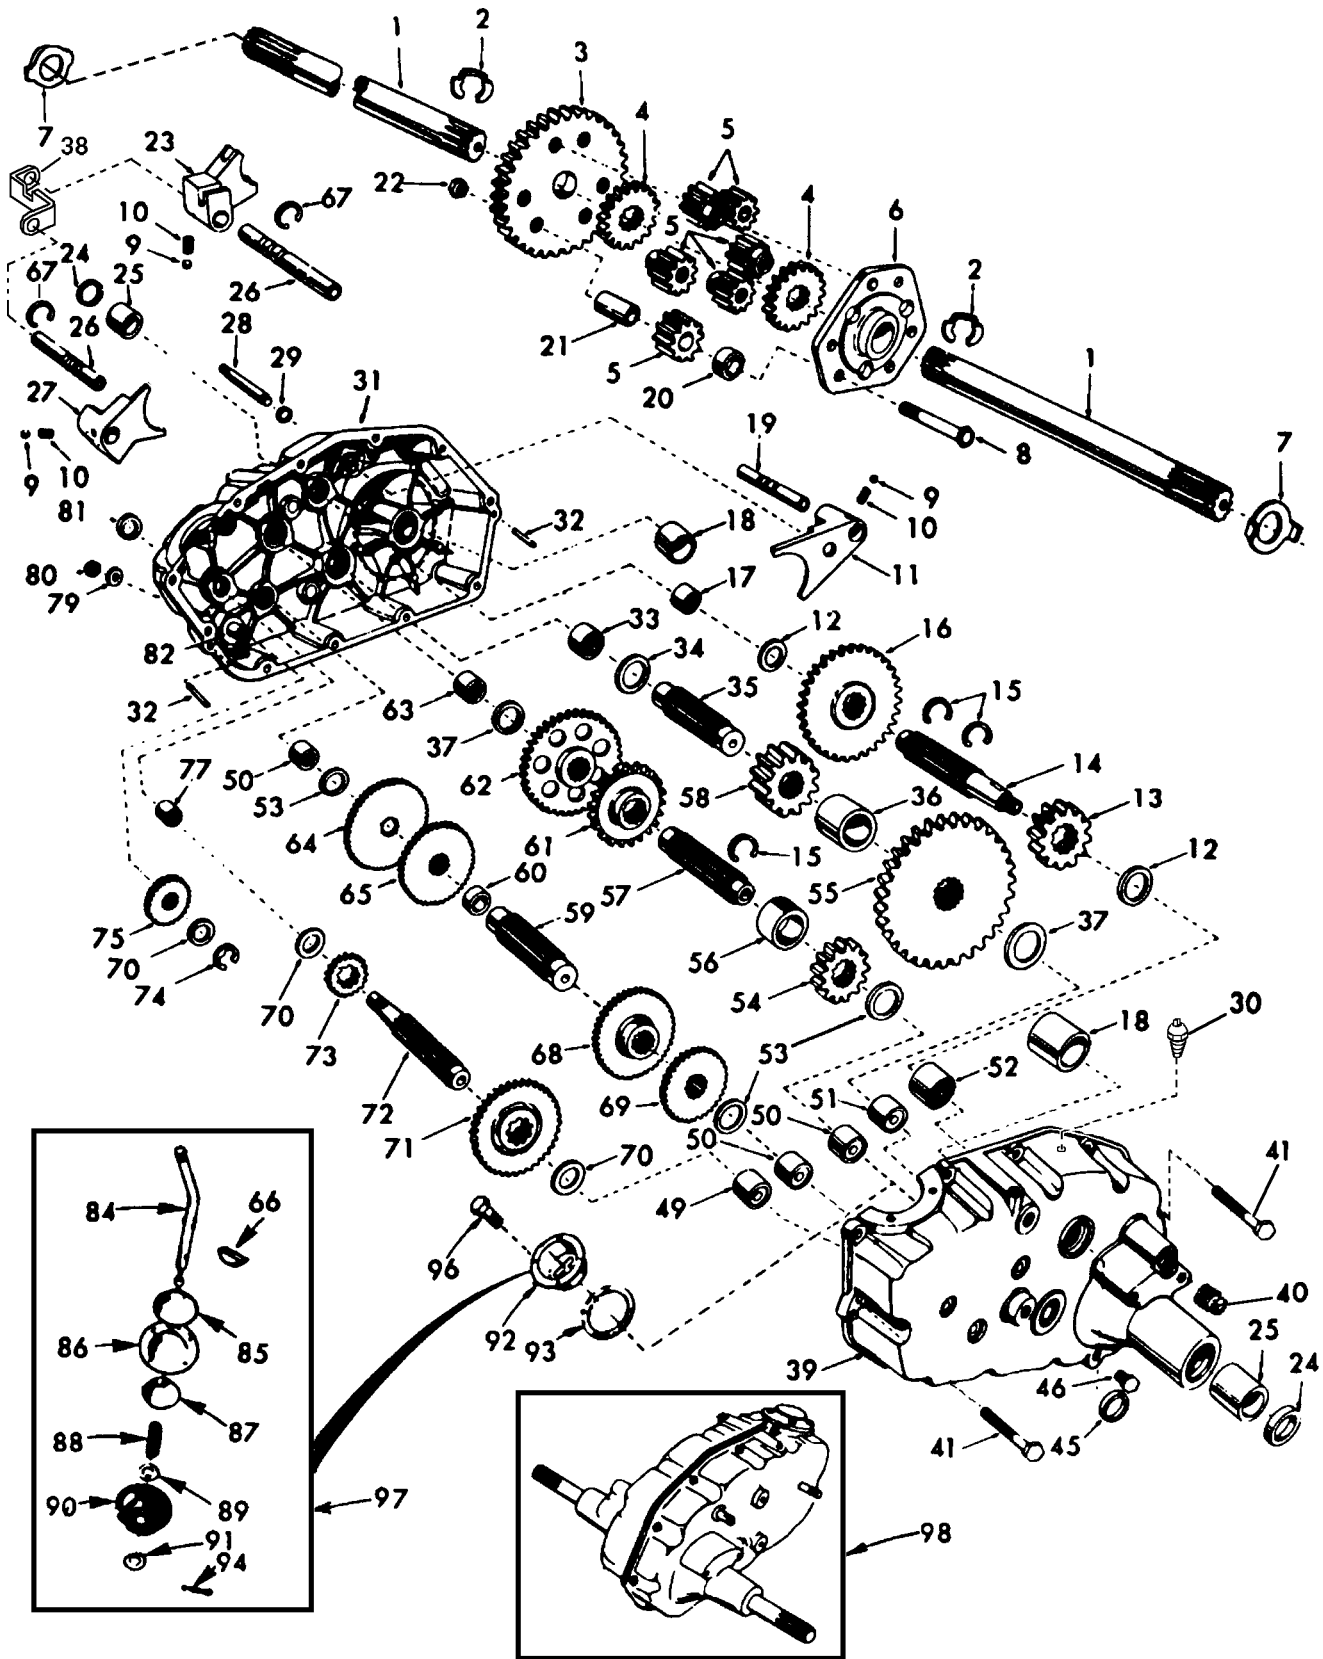

REPAIR PARTS

TRACTOR - - MODEL NUMBER PRGT2046A

TRANSAXLE

REPAIR PARTS

TRACTOR - - MODEL NUMBER PRGT2046A

TRANSAXLE

KEY NO.	PART NO.	DESCRIPTION	KEY NO.	PART NO.	DESCRIPTION
1	4197R	Axle Shaft	52	8119M	Needle Bearing
2	12000034	Retaining Ring	53	4220R	Thrust Bearing Race
3	4199R	Final Drive Gear	54	4209R	3rd Reduction Pinion, Low
4	4216R	Differential Gear	55	4213R	4th Reduction Gear
5	4215R	Differential Pinion	56	4442R	3rd Reduction Pinion Spacer
6	4217R	Differential Carrier	57	4195R	2nd Reduction Gear Shaft
7	174728	Axle Thrust Washer	58	4214R	Final Drive Pinion
8	74020652	Bolt, Hex Head 3/8-24 x 3-1/4 (1" Thread Length)	59	4194R	1st Reduction Gear Shaft
9	7392M	Steel Ball	60	7528R	1st Reduction Shaft Spacer
10	137261	Spring Shift Fork Detent	61	4208R	3rd Reduction Plnion Hlgh
11	4985R	Shift Fork, High-Low Range	62	4207R	2nd Reduction Gear
12	6266H	Thrust Bearing Race	63	7398H	Needle Bearing
13	4212R	4th Reduction Pinion	64	4203R	Low Speed Gear and 2nd Reduction Pinion Cluster
14	137125	Shaft, Brake	65	4204R	Reverse Gear
15	6276H	Snap Ring, Crescent Type	66	2898J	Key, Hi-Pro 1/8 x 17/32
16	633A63	High-Low Range Gears	67	12000033	Klip Ring
17	8118M	Needle Bearing	68	4205R	Intermediate Speed Gear
18	8740H1	Sintered Iron Bearing	69	4206R	High Speed Gear
19	122238X	Shift Fork Shaft, High-Low Range	70	1370H	Thrust Bearing Race
20	4218R	Differential Pinion Spacer	71	633A69	Intermediate and High Speed Cluster Pinions
21	6252H1	Differential Pinion Bushing	72	139120	Input Shaft
22	7810H	Gripco Centerlock Nut 3/8-24	73	4201R	Low Speed Pinion
23	6262H	Shift Fork, R.H.	74	12000008	E-Ring
24	7393R	Oil Seal	75	1153R	Reverse Idler Gear
25	992R1	Sintered Iron Bearing	77	6803J	Needle Bearing
26	139111	Shift Fork Shaft	79	1167R	Sealing Washer
27	4986R	Shift Fork, L.H.	80	73360700	Nut, Hex, Jam 7/16-20
28	122254X	Shift Shaft, High-Low Range	81	6270H	Oil Seal
29	6269H	Oil Seal	82	136984	Reverse Idler Shaft
30	5855H	Pressure Relief Valve	84	5384J	Gearshift Lever, Bent
31	174731	Gearcase, Reverse Idler Shaft and Bearings, R.H. (Includes Key No.'s 17, 18, 25, 33, 50, 3, 77 and 82)	85	2978J	Gearshift Cap
32	6277H	Dowel Pin	86	633A85	Gearshift Ball Cover and Pin
33	4225R	Needle Bearing	87	8739H1	Shift Lever Guide Ball, Keyed
34	7396H	Thrust Bearing Race	88	4924H	Spring
35	4198R	4th Reduction Gear Shaft	89	19151516	Washer 15/32 x 15/16 x 16 Ga.
36	4200R	4th Reduction Gear Spacer	90	110542X	Shift Mechanism Seal
37	7395H	Thrust Bearing Race	91	19181511	Washer 9/16 x 15/16 x 12 Gauge
38	160789	Gate, Lower, Shift	92	75J	Gearshift Gate and Reinforcement
39	174729	Gearcase and Bearings, L.H. (Includes Key Numbers 18, 25, 49, 50 (2), 51 and 52)	93	6274H	Shift Ball Cover Gasket
40	13320400	Pipe Plug 1/2-14 N.P.T.	94	76020412	Cotter Pin 1/8 x 3/4
41	17580520	Bolt, Hex 5/16-18 UNC x 1-1/4	96	159783	Screw, Hex, Washer, HD.
45	6271H	Oil Seal	97	633A109	Gearshift Lever Assembly
46	13060200	Pipe Plug 1/4-18 N.P.T.	98	174742	Transaxle, 6 Speed, Complete Assembly
49	4895H	Needle Bearing	NOTE: All component dimensions given in U.S. inches 1 inch = 25.4 mm		
50	4222R	Needle Bearing			
51	1529R	Needle Bearing