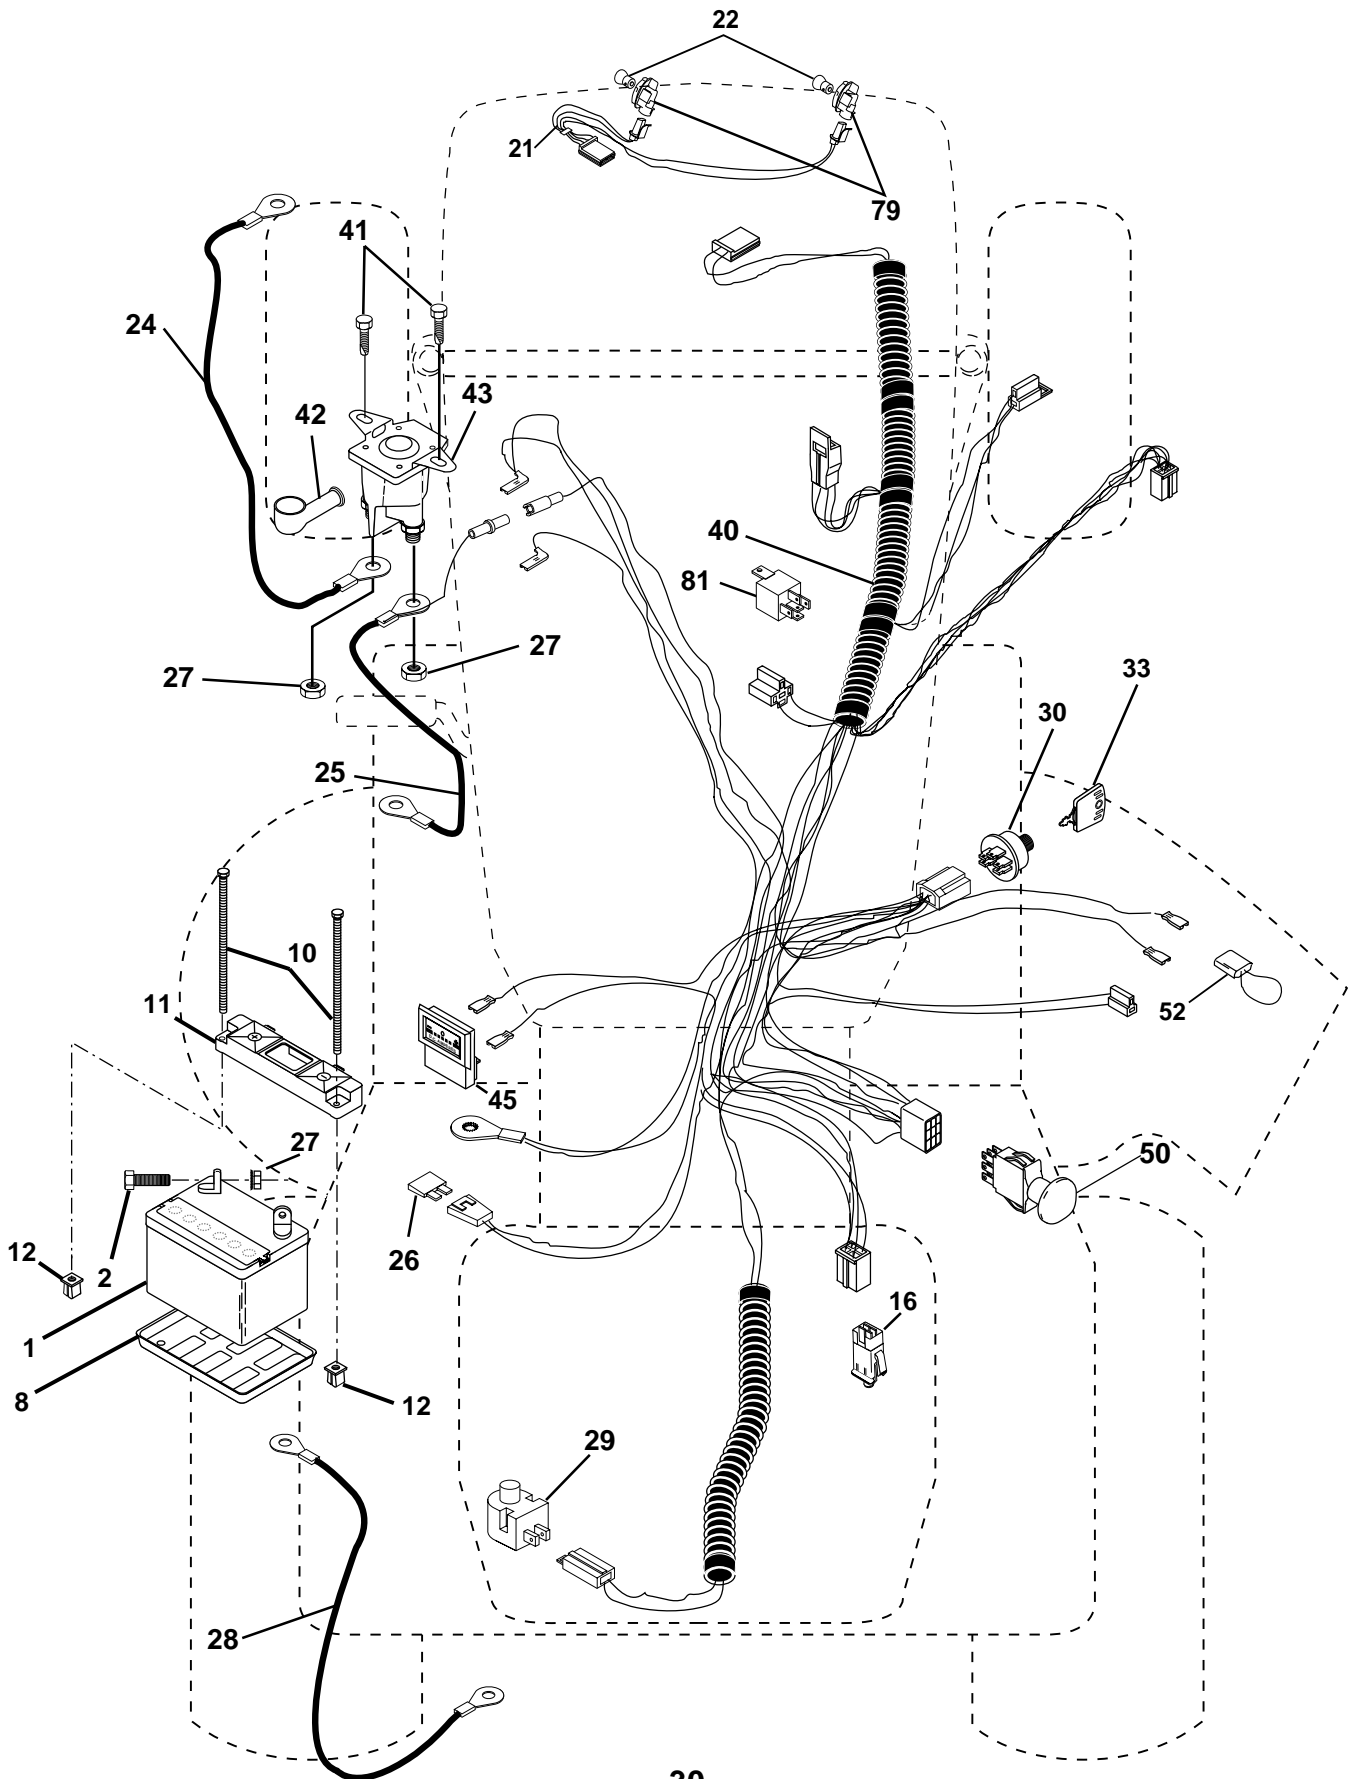

REPAIR PARTS

TRACTOR - - MODEL NUMBER PRGT2046A

ELECTRICAL

REPAIR PARTS

TRACTOR - - MODEL NUMBER PRGT2046A

ELECTRICAL

KEY NO.	PART NO.	DESCRIPTION
1	144926	Battery
2	74760412	Bolt Hex Head 1/4-20 x 3/4
8	7603J	Tray, Battery
10	145211	Bolt Btr Frt 1/4-20 X 7.5 zinc
11	150109	Holdown Battery Front Mount
12	145769	Nut Push Nylon 1/4"
16	153664	Switch Interlock Push-In
21	166184	Harness Headlight
22	4152J	Bulb Light
24	4206J	Cable, Battery
25	146149	Cable, Battery
26	108824X	Fuse
27	73510400	Nut Keps Hex 1/4-20 Unc
28	170697	Cable, Ground
29	160784	Switch, Plunger
30	175566	Switch, Ign
33	140401	Key
40	170238	Harness, Ignition
41	17720408	Screw 1/4-20 x 1/2
42	131563	Cover, Terminal Red
43	175141	Solenoid
45	122822X	Ammeter
50	174653	Switch, PTO
52	141940	Protection Wire Loop
79	163996	Bulbholder
81	109748X	Relay Asm.

NOTE: All component dimensions given in U.S. inches 1 inch = 25.4 mm