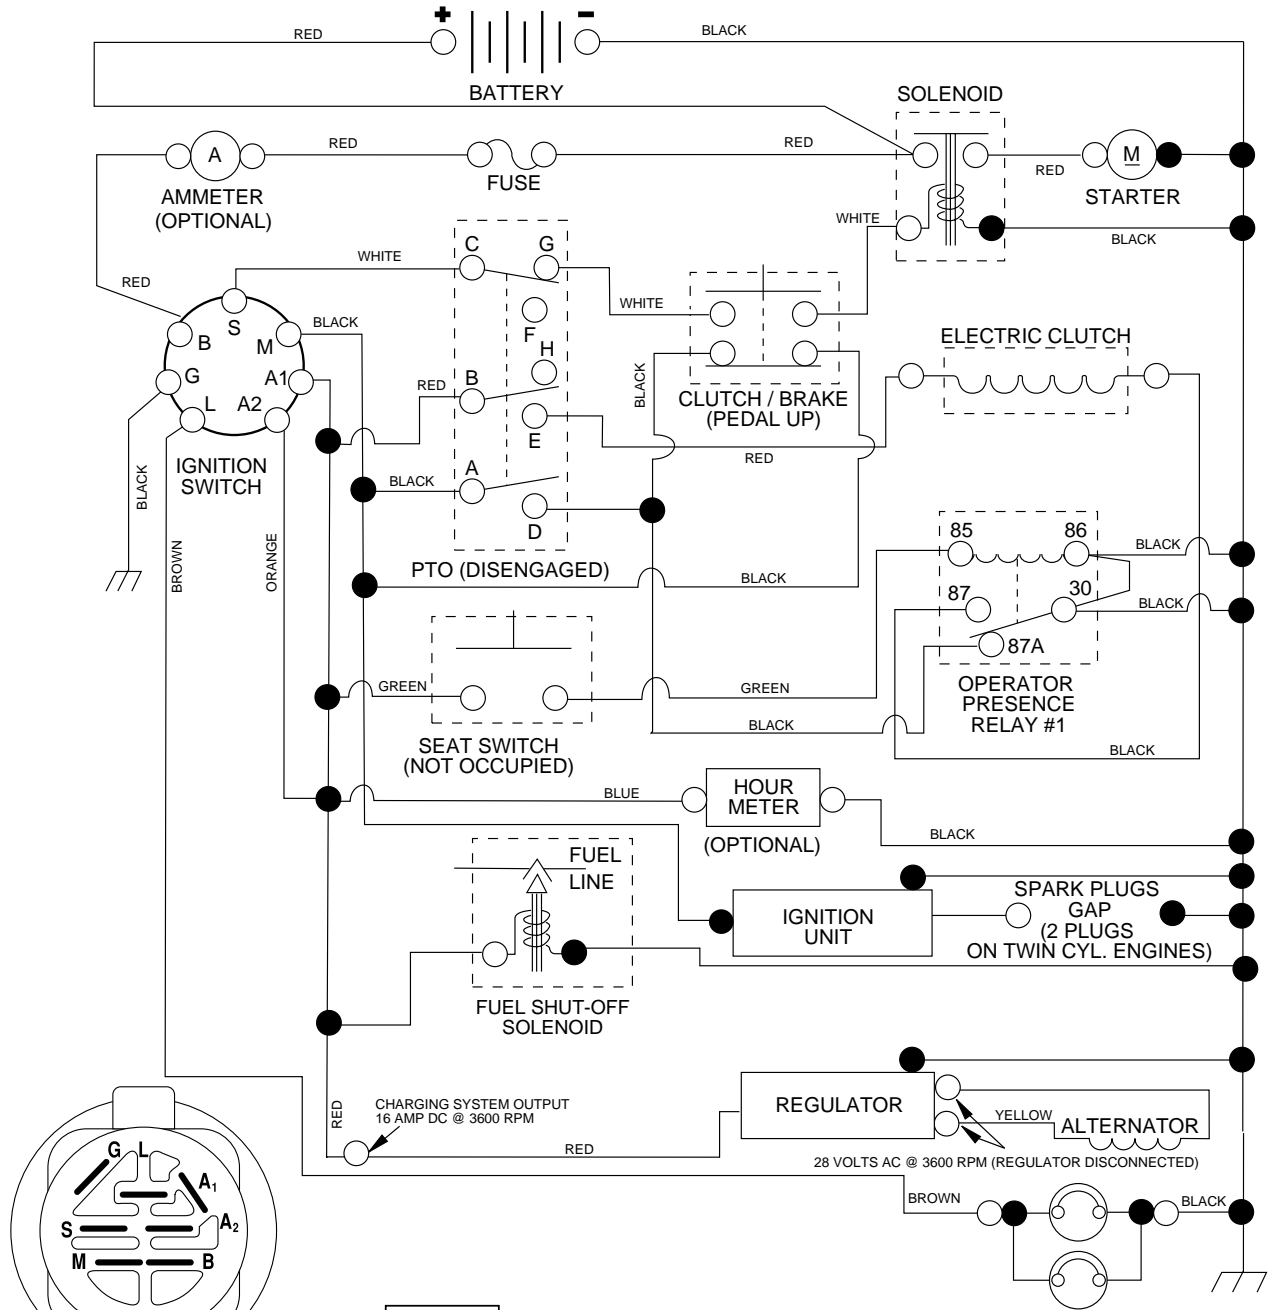

**TRACTOR - - MODEL NUMBER PRGT2046A**

**SCHEMATIC**

**IGNITION SWITCH**

POSITION	CIRCUIT	"MAKE"
OFF	M + G + A1	NONE
ON + LIGHTS	B + A1	L + A2
ON	B + A1	NONE
START	B + S + A1	NONE

**WIRING INSULATED CLIPS**  
**NOTE:** IF WIRING INSULATED CLIPS WERE REMOVED FOR SERVICING OF UNIT, THEY SHOULD BE REPLACED TO PROPERLY SECURE YOUR WIRING.

**RELAY**

**PTO SWITCH**

POSITION	CIRCUIT
OFF	C + G, B + H
ON	C + F, B + E, A + D

REMOVABLE CONNECTIONS

NON-REMOVABLE CONNECTIONS