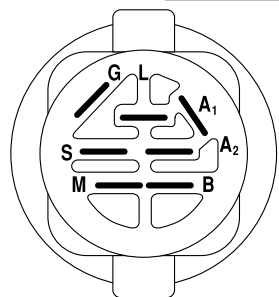

**TRACTOR - - MODEL NUMBER PRGT2046A**

**SCHEMATIC**

**IGNITION SWITCH**

POSITION	CIRCUIT	"MAKE"
OFF	M + G + A1	NONE
ON + LIGHTS	B + A1	L + A2
ON	B + A1	NONE
START	B + S + A1	NONE

**WIRING INSULATED CLIPS**  
**NOTE:** IF WIRING INSULATED CLIPS WERE REMOVED FOR SERVICING OF UNIT, THEY SHOULD BE REPLACED TO PROPERLY SECURE YOUR WIRING.

**RELAY**

**PTO SWITCH**

POSITION	CIRCUIT
OFF	C + G, B + H
ON	C + F, B + E, A + D

REMOVABLE CONNECTIONS

NON-REMOVABLE CONNECTIONS