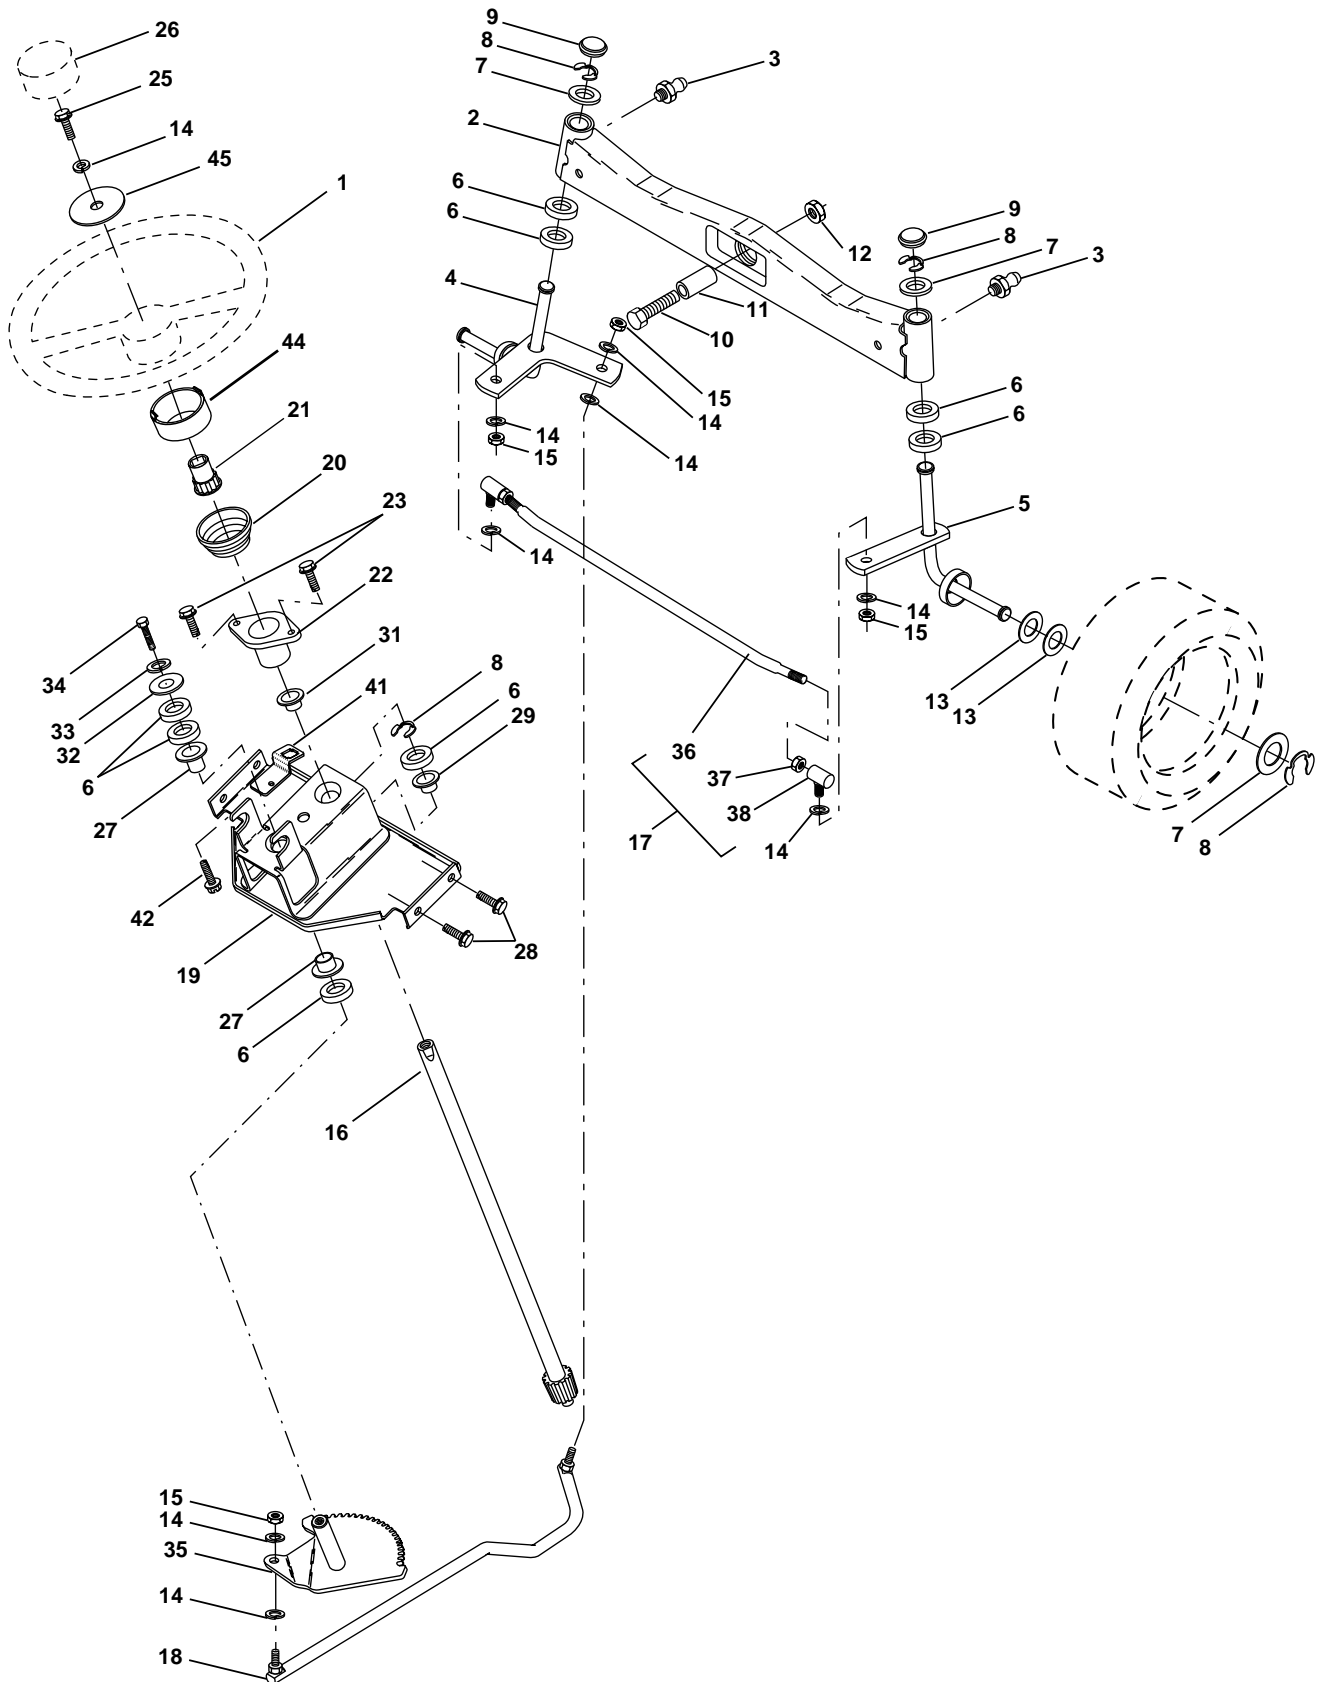

REPAIR PARTS

TRACTOR - - MODEL NUMBER PRGT2046A

STEERING ASSEMBLY

REPAIR PARTS

TRACTOR - - MODEL NUMBER PRGT2046A

STEERING ASSEMBLY

KEY NO.	PART NO.	DESCRIPTION
1	159944X428	Wheel, Steering
2	137094	Axle Asm., Front
3	6855M	Fitting, Grease
4	161849	Spindle Asm, LH
5	161848	Spindle Asm., RH
6	6266H	Bearing, Race Thrust Harden
7	121748X	Washer 25/32 x 1-5/8 x 16 Ga.
8	12000029	Ring, Klip #T5304-75
9	121232X	Cap, Spindle
10	74781044	Bolt, Fin Hex 5/8-11 x 2-3/4
11	136518	Spacer, Brg. Axle Front
12	73901000	Nut, Lock Flange 5/8-11 Unc
13	121749X	Washer 25/32 x 1-1/4 x 16 Ga.
14	10040600	Washer, Lock Hvy Hlcl Spr 3/8
15	7810H	Nut Lock Center 3/8-24 Unf
16	145103	Shaft Asm., Steering
17	176584	Rod Tie Service
18	137155	Draglink, Ball Joint Solid Vgt
19	156011	Support Asm., Steering Vgt
20	163887X428	Boot Steering Stealth GTYT
21	159945	Adapter, Wheel Steering
22	155105	Bushing, Strg.
23	152927	Screw
25	74780616	Bolt, Fin Hex 3/8-16 x 1 Gr. 5
26	159946X428	Insert Cap Strg WH
27	3366R	Bearing, Col. Strg.
28	17000612	Screw Hexwsh thdr 3/8-16 x 3/4
29	104239X	Bearing, Flange
31	138136	Bushing, Nyliner Snap
32	19111610	Washer 11/32 x 1 x 10 Ga.
33	10040500	Washer, Lock Hvy Hlcl Spr 5/16
34	74780512	Bolt, Hex Hd 5/16-18 x 3/4
35	138059	Gear, Sector Steering
36	176585	Tie Rod
37	73360600	Jam Nut RH Thread
38	109850X	Joint Asm. Ball RH Thread
41	155246	Bracket Switch Interlock Vgt 97
42	17490508	Screw Thdrol 5/16-18 x 1/2 Tyt
44	160135X428	Extension Steering
45	19132411	Washer 13/32 x 1-1/2 x 11 Ga.

NOTE: All component dimensions given in U.S. inches
1 inch = 25.4 mm