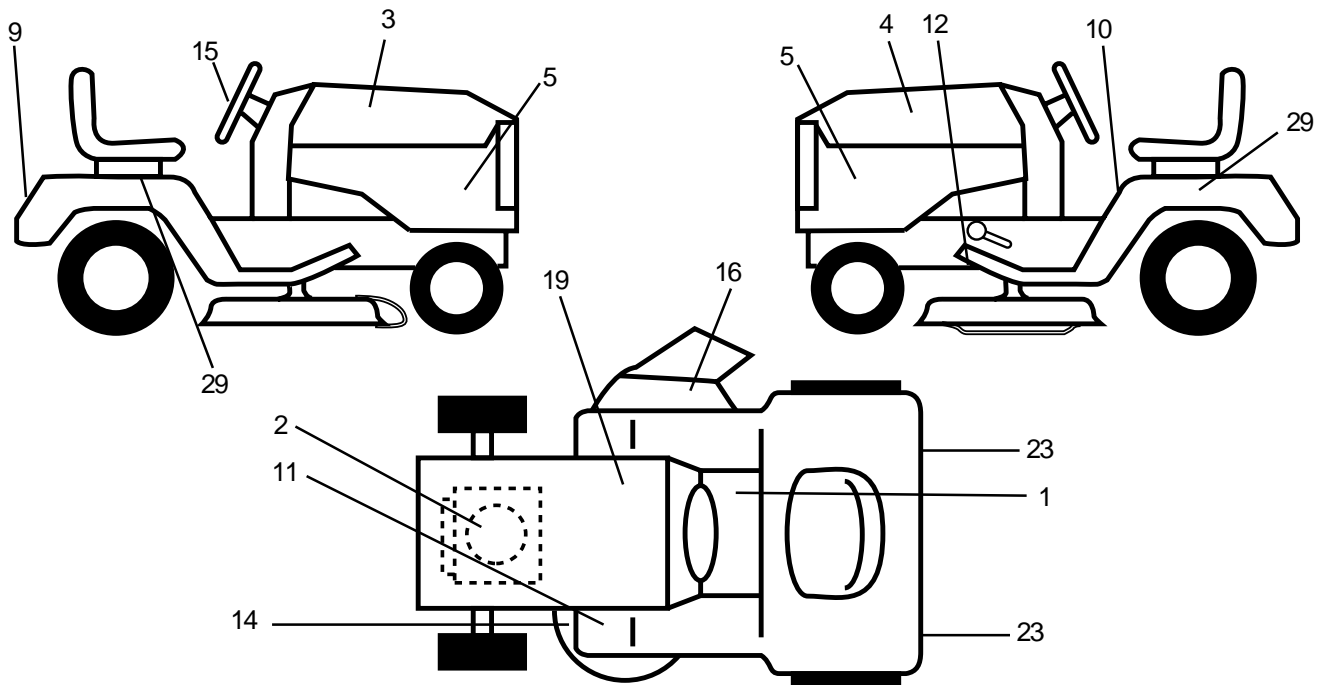

REPAIR PARTS

TRACTOR - - MODEL NUMBER PRGT2046A

DECALS

KEY NO.	PART NO.	DESCRIPTION	KEY NO.	PART NO.	DESCRIPTION
1	176674	Decal, Dash	16	170563	Decal, Housing Mower, Warning
2	170851	Decal, Engine	19	145005	Decal, Battery
3	176272	Decal, Hood, RH	23	106202X	Reflector, Taillight
4	176273	Decal, Hood, LH	29	176650	Decal, Fender
5	176652	Decal, Hood Side PNL	30	172272	Decal, Replacement Parts
9	172740	Decal, Fender	--	138311	Decal, Handle Lift (Lift Handle)
10	157140	Decal, Danger	--	133671	Pad Footrest
11	101892X	Decal, Clutch/Brake	--	177271	Manual, Owner's (English)
14	160397	Decal, V-Belt Schematic	--	177272	Manual, Owner's (French)
15	172743	Decal, Ins. Whl. Strg.