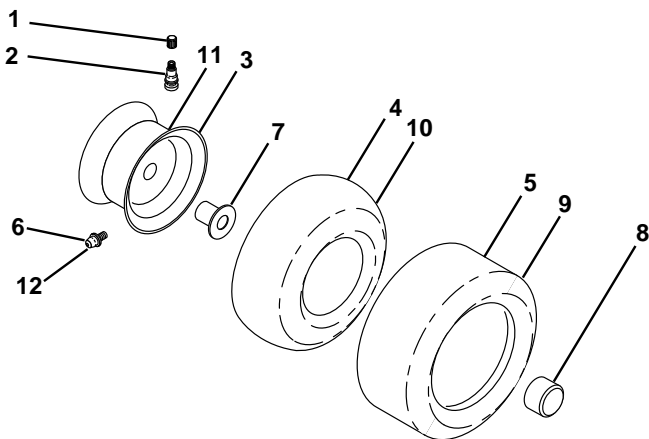

WHEELS & TIRES

KEY NO.	PART NO.	DESCRIPTION
1	59192	Cap, Valve, Tire
2	65139	Stem, Valve
3	106228X427	Rim Assembly, Front
4	8134H	Tube, Front (Service Item Only)
5	106230X	Tire, Front
6	278H	Fitting, Grease (Front Wheel nly)
7	9040H	Bearing, Flange (Front Wheel Only)
8	104757X	Cap, Axle (Front Wheel Only)
9	105588X	Tire, Rear
10	7154J	Tube, Rear (Service Item Only)
11	106277X427	Rim Assembly, Rear
12	6856M	Fitting, Grease
--	144334	Sealant, Tire (10 oz. Tube)

NOTE: All component dimensions given in U.S. inches
1 inch = 25.4 mm