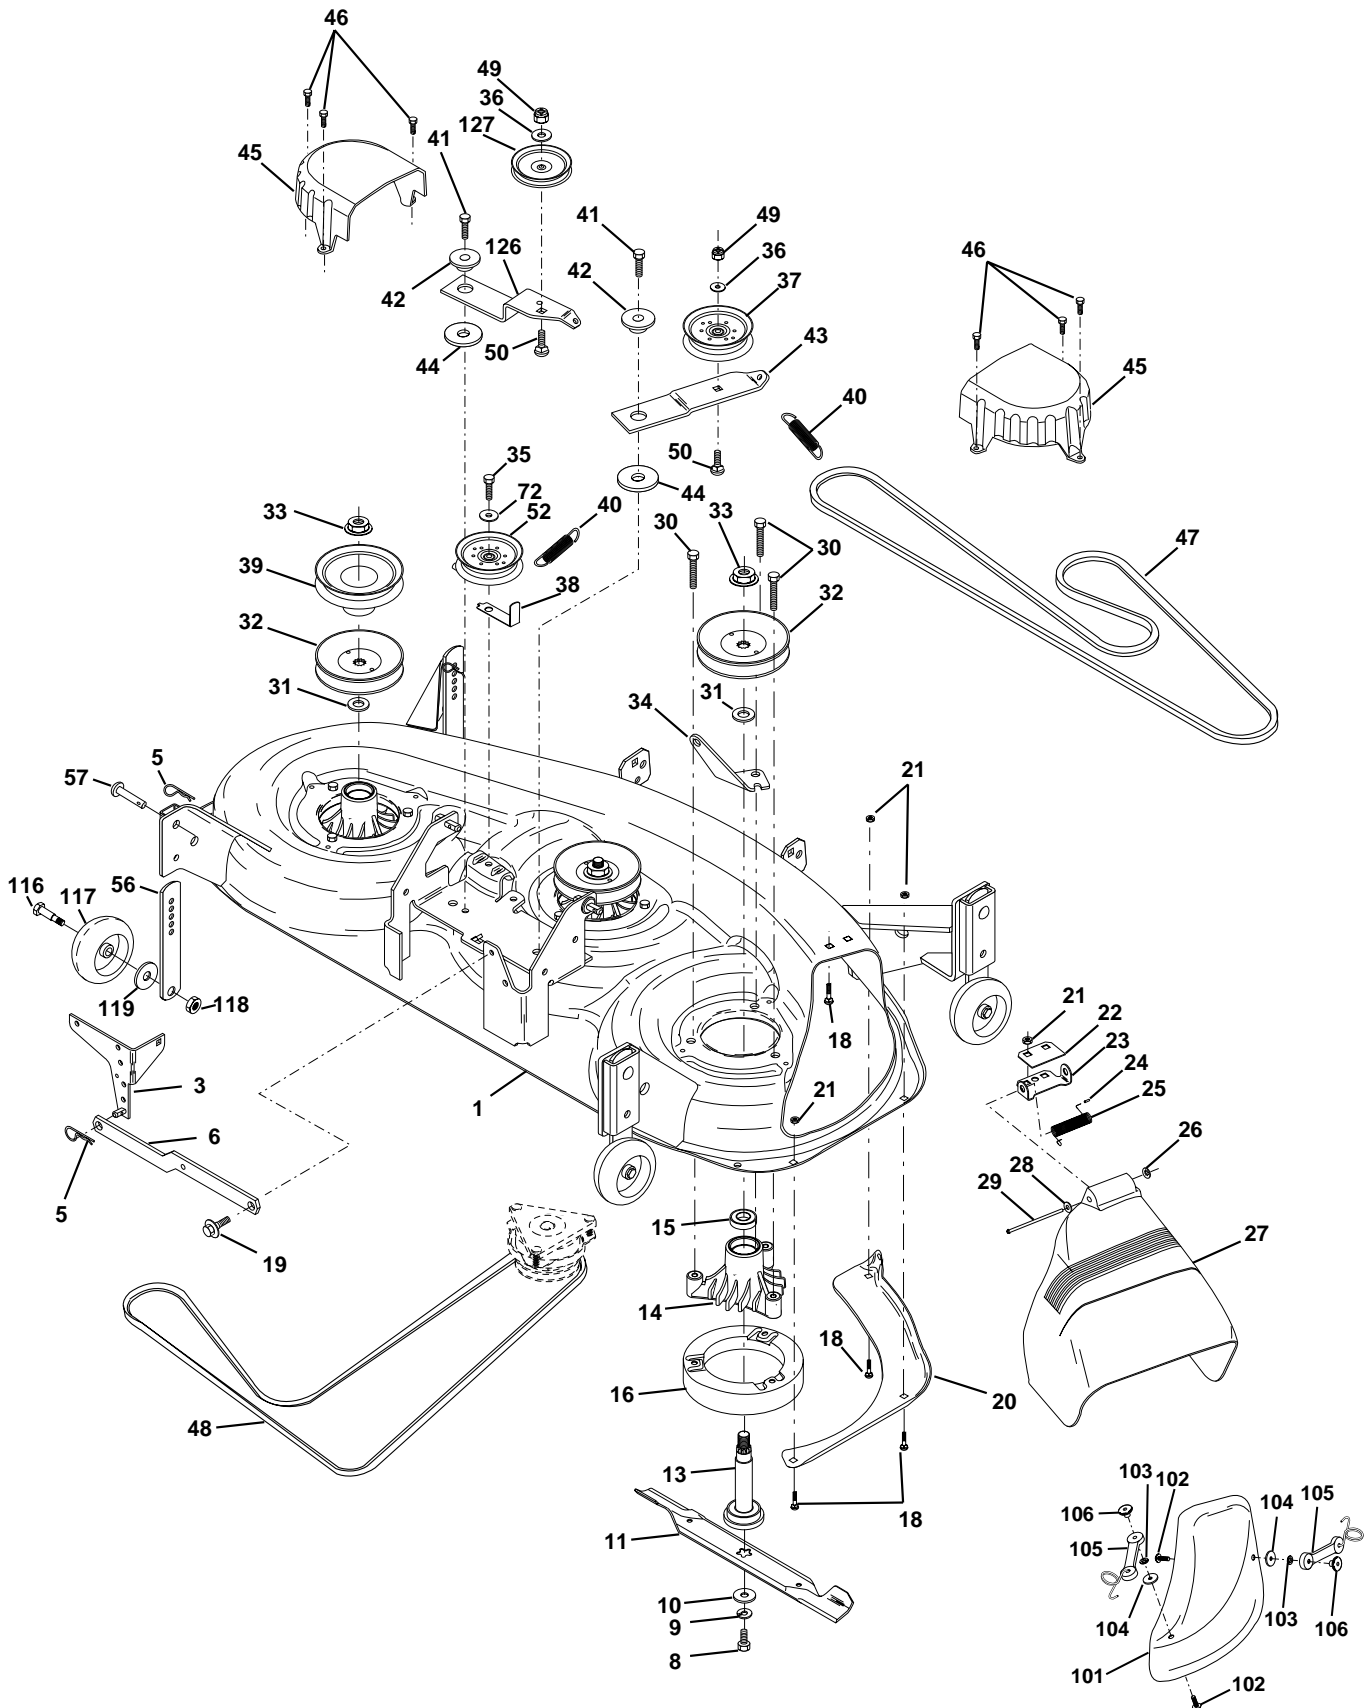

REPAIR PARTS

TRACTOR - - MODEL NUMBER PRGT2046A

MOWER DECK

REPAIR PARTS

TRACTOR - - MODEL NUMBER PRGT2046A

MOWER DECK

KEY NO.	PART NO.	DESCRIPTION	KEY NO.	PART NO.	DESCRIPTION
1	156833	Deck Weldment	39	173899	Pulley, Idler, Driven
2	138457	Bracket Asm., Sway Bar	40	137273	Spring, Secondary 44/46/50 Vent
5	4939M	Retainer Spring	41	17060620	Screw, 3/8-16 x 1-1/4 Tytt
6	130832	Arm, Suspension, Rear (Sway Bar)	42	122052X	Spacer, Retainer
8	850857	Bolt, Patched 3/8-24 x 1-1/4 Gr. 8	43	144949	Arm, Idler Secondary
9	10030600	Washer, Lock Hvy., Unplated 3/8	44	133943	Washer, Hardened
10	140296	Washer, Hard Blade, Mower Vented	45	145059	Cover, Mandrel Deck
11	176084	Blade, Hi Performance	46	137729	Screw, Thdroll. 1/4-20 x 5/8
--	152443	Blade, Mulching	47	144959	V-Belt, Mower, Secondary
13	137553	Shaft Asm. w/Lower Bearing (Includes Key No. 12)	48	148763	V-Belt, Mower, Primary
14	137152	Housing, Mandrel	49	73680600	Nut, Crownlock 3/8-16 UNC
15	110485X	Bearing, Ball, Mandrel	50	72110612	Bolt, Carriage 3/8-16 x 1-1/2 Gr. 5
16	140329	Stripper, Mower Round	52	173901	Pulley Idler 46 Pri Drive
18	72140505	Bolt, Carriage 5/16-18 x 5/8	56	155986	Bar Adjusting Gauge Wheel
19	132827	Bolt, Hex Head, Shoulder 5/16-18	57	156941	Pin Head Rivet
20	145055	Baffle, Vortex Mower 46"	72	19131616	Washer 13/32 x 1 x 16 Ga.
21	73680500	Nut, Crownlock 5/16-18 UNC	101	145579	Cover Mulcher
22	134753X421	Stiffener, Bracket	102	71081010	Screw Pan Head Phillip 10-24 x 5/8
23	131267	Bracket, Deflector	103	70071000	Washer Lock #10
24	105304X	Cap, Sleeve	104	19061216	Washer #10
25	149287	Spring, Torsion, Deflector	105	160793	Latch Asm Mulch/Bagger
26	110452X	Nut, Push	106	2029J	Nut Weld
27	166883X428	Deflector Clipping 46" Blk	116	137644	Bolt, Shoulder
28	19111016	Washer 11/32 x 5/8 x 16 Ga.	117	133957	Gauge Wheel, Wide
29	131491	Rod, Hinge	118	73930600	Nut, Centerlock 3/8-16 UNC
30	157722	Screw, Thdroll Wsh Hd	119	19121414	Washer 3/8 x 7/8 x 14 Ga.
31	129963	Washer, Spacer Mower Vented	126	144948	Arm, Idler, Primary Deck 46"
32	173434	Pulley, Mandrel	127	173902	Pulley Idler V-Gr. Plated 4.25
33	137266	Nut, Flg. Top Lock Cntr. 9/16	--	173559	Deck Complete (Std. Deck-Order separately mulcher plate and gauge wheel components Key Nos. 101-106 and 116-118)
34	144945	Anchor, Spring Deck 46"	--	143651	Mandrel Asm. 44"/50" service (Includes Key Nos. 8-10, 13-15, 31 and 33)
35	17490628	Screw, Thdroll 3/8-16 x 1-3/4 Tytt			
36	19131316	Washer 13/32 x 13/16 x 16 Ga.			
37	173438	Pulley, Idler, Flat			
38	173900	Keeper, Belt, Idler			

NOTE: All component dimensions given in U.S. inches
1 inch = 25.4 mm