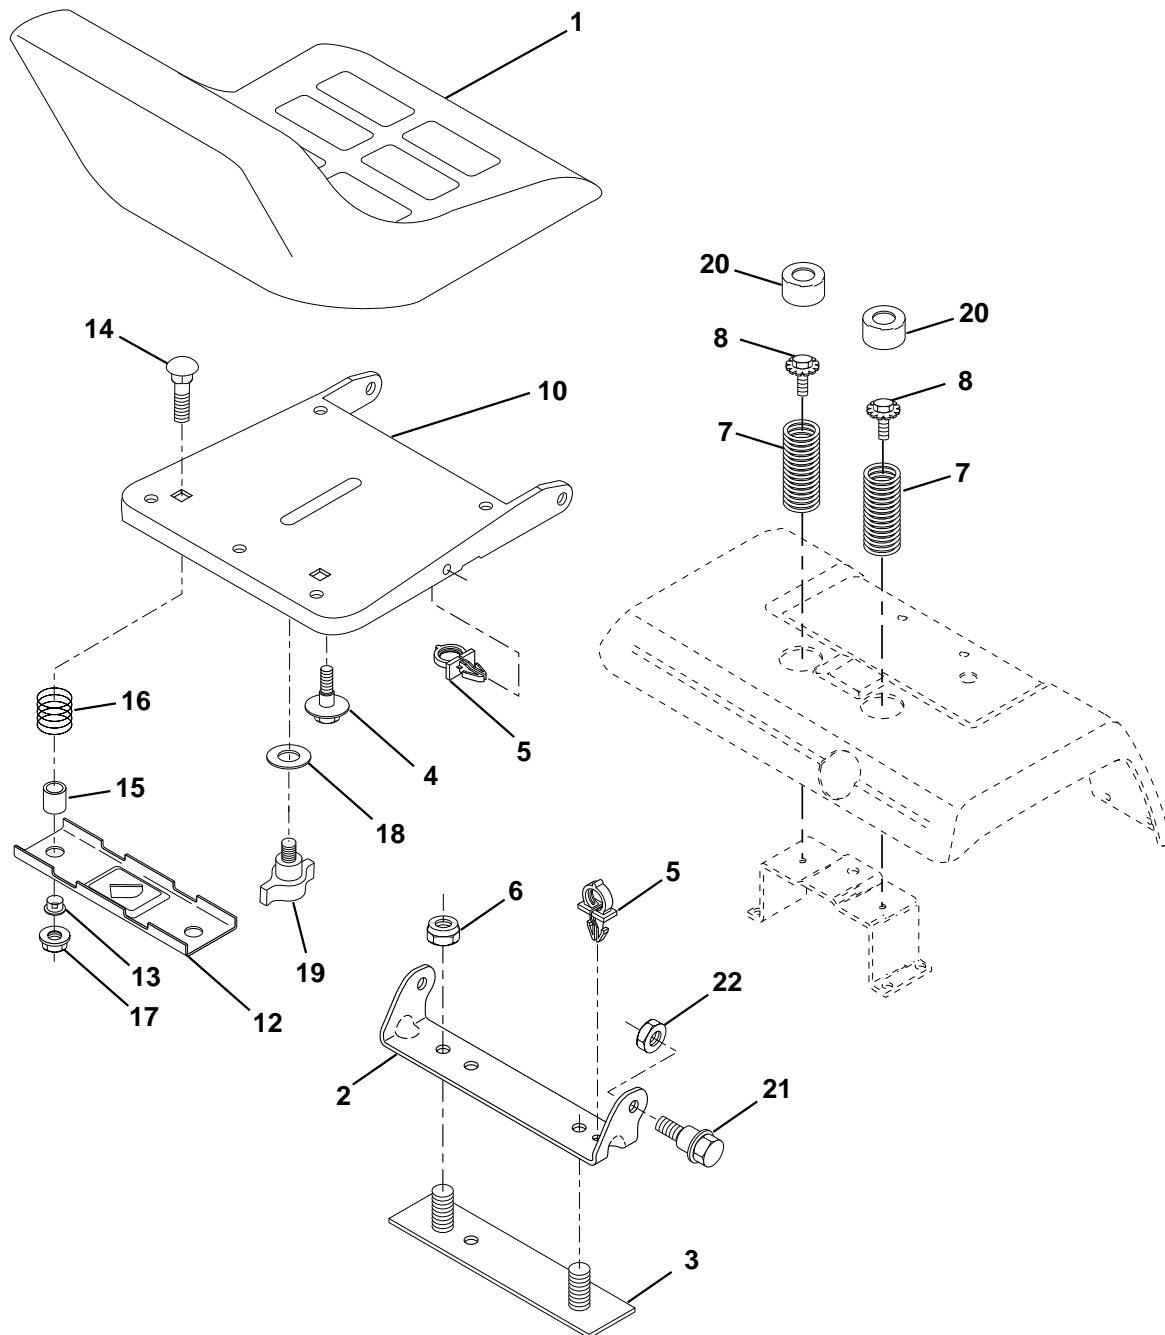

REPAIR PARTS

TRACTOR - - MODEL NUMBER PRGT2046A

SEAT ASSEMBLY

KEY NO.	PART NO.	DESCRIPTION
1	171684	Seat
2	140551	Bracket, Pivot Seat
3	140675	Strap, Fender Asm.
4	127018X	Bolt, Shoulder 5/16-18 x .62
5	145006	Clip, Push-In Hinged
6	73800600	Nut, Lock Hex w/Ins. 3/8-16 Unc
7	124181X	Spring, Seat Cprsn.
8	171877	Bolt 5/16-18 UNC x 3/4 w/Sems
10	174894	Pan, Seat
12	121246X	Bracket, Mounting Switch
13	121248X	Bushing, Snap

KEY NO.	PART NO.	DESCRIPTION
14	72050412	Bolt, Carriage 1/4-20 x 1-1/2
15	121249X	Spacer, Split
16	123740X	Spring, Cprsn.
17	123976X	Nut, Lock 1/4 Lg. Flg. Gr. 5
18	19171912	Washer 17/32 x 1-3/16 x 12 Ga.
19	166369	Knob, Seat
20	124238X	Cap, Spring Seat Blk
21	171852	Bolt 5/16-18 Unc-2A
22	73800500	Nut, Crownlock 5/16-18

NOTE: All component dimensions given in U.S. inches
1 inch = 25.4 mm