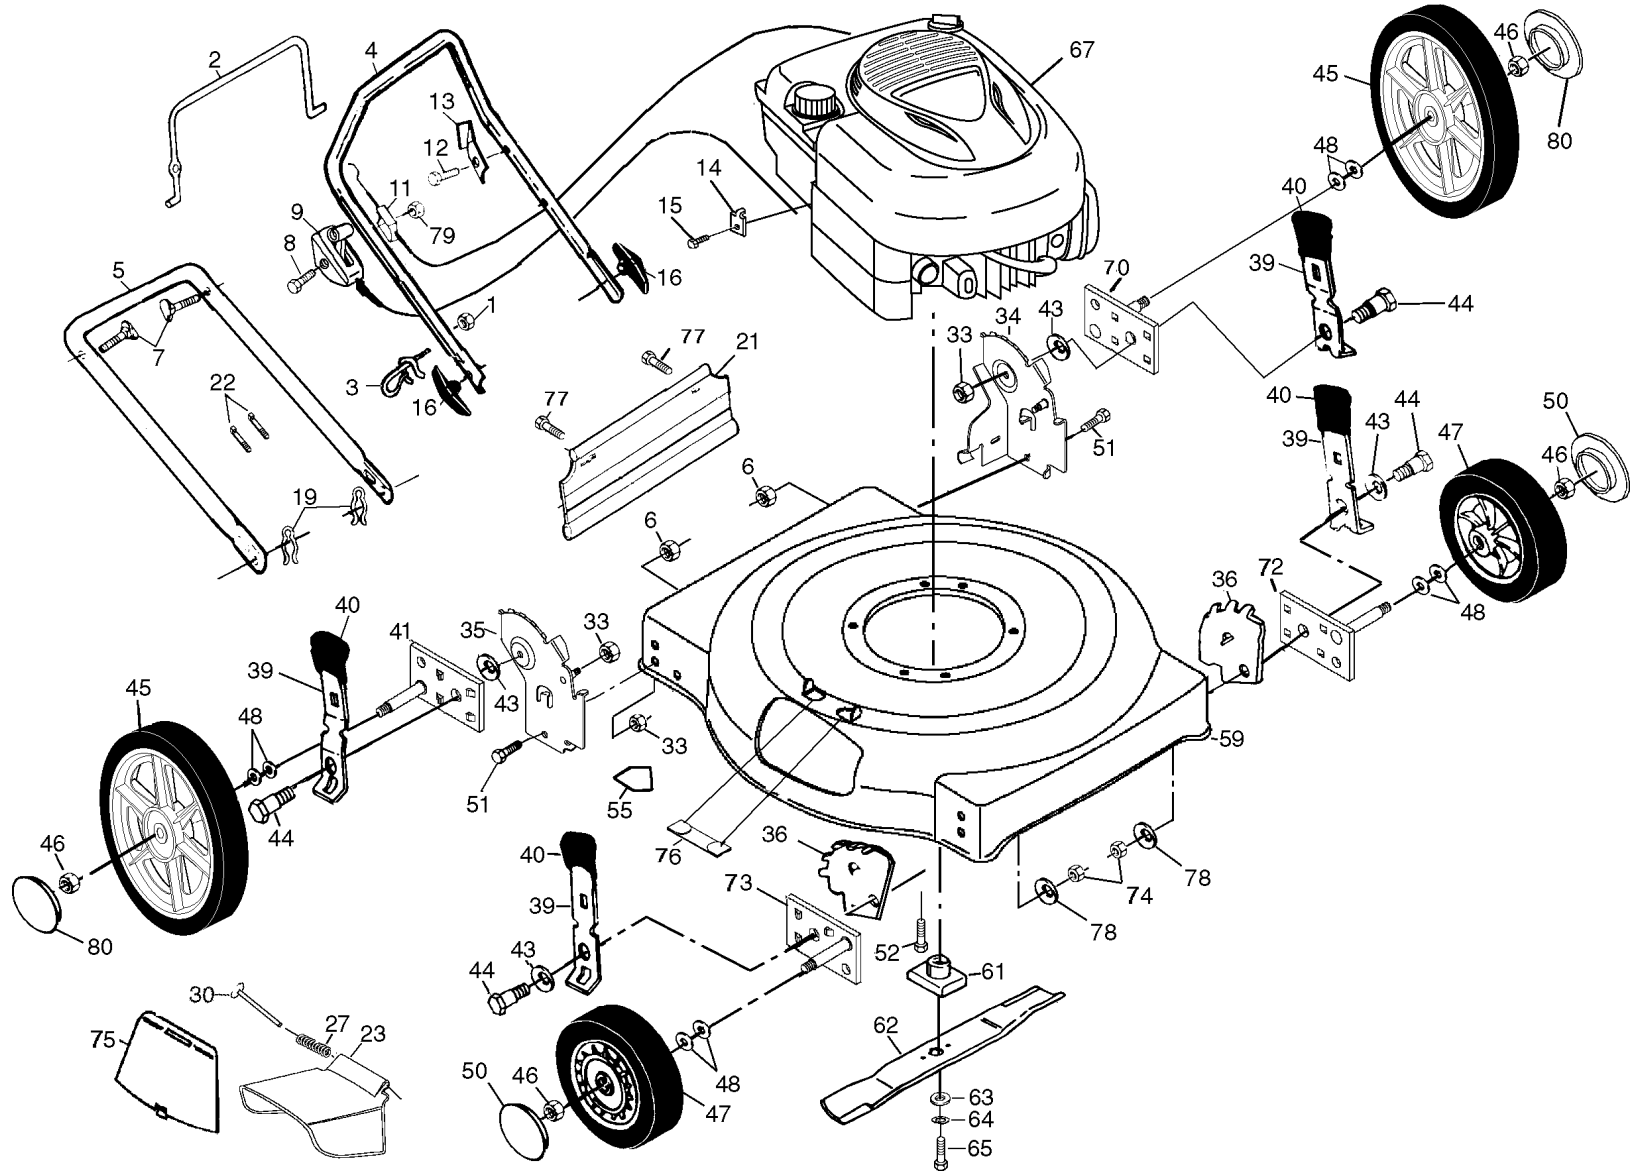

ROTARY LAWN MOWER - - MODEL NUMBER PR6N22SHC

ROTARY LAWN MOWER - - MODEL NUMBER PR6N22SHC

KEY NO.	PART NO.	DESCRIPTION	KEY NO.	PART NO.	DESCRIPTION
1	63601	Locknut 1/4-20	46	83923	Locknut 1/16-18
2	170285	Control Bar	47	143593	Wheel Assembly (Front)
3	179585	Rope Guide	48	57143	Washer
4	172139X479	Upper Handle	50	180660	Hubcap
5	169708X479	Lower Handle	51	74760514	Hex Head Bolt 5/16-18x
6	63601	Locknut 1/4-20	52	150406	Hex Head Thread Rolling Screw 3/8-16 x 1
7	131959	Handle Bolt 5/16-18	55	107339X	Danger Decal
8	144929	Hex Washer Head Screw 1/4-20 x 2-1/8	59	172820	Lawn Mower Housing (Incl. Key Nos. 55)
9	170297	Throttle Control	61	851514	Blade Adapter
11	133107	Engine Zone Control Cable	62	141114	22" Blade
12	750097	Hex Washer Head Screw #10-24 x 1/2	63	851074	Hardened Washer
13	850733X004	Up-Stop Bracket	64	850263	Helical Lockwasher 3/8
14	213146	Cable Clamp	65	851084	Screw Hex Head 3/8-24 x 1-3/8 (Grd. 8)
15	83816	Screw #10 x 5/8	67	---	Engine - Briggs & Stratton (Order parts from engine manufacturer)
16	170146	Handle Knob	70	180409X004	Axle Arm Assembly (LR)
19	51793	Hairpin Cotter	72	167132X004	Axle Arm Assembly (LF)
21	165858	Rear Deflector	73	167133X004	Axle Arm Assembly (RF)
22	66426	Wire Tie	74	751153	Nut
23	160831	Discharge Guard	75	160830	Plate, Mulcher
27	160832	Torsion Spring	76	161622	Clip, Closeout
30	160833	Hinge Rod	77	74760412	Screw
33	63124	Locknut 5/16-18	78	61537	Washer
34	170373X479	Wheel Bracket Support (Left)	79	132004	Nut, Hex
35	170374X479	Wheel Bracket Support (Right)	80	180624	Hubcap
36	160835X007	Wheel Bracket Adjuster	--	172782	Operator's Manual (English)
39	168360X004	Selector Spring	--	172783	Operator's Manual (French)
40	170143	Selector Knob	--	162300	Warning Decal(Not Shown)
41	180410X004	Axle Arm Assembly (RR)	--	181461	Replacement Parts Manua
43	19112222	Washer			
44	160828	Shoulder Bolt			
45	180203	Wheel Assembly (Rear)			

NOTE: All component dimensions given in U.S. inches.
1 inch = 25.4 mm

|