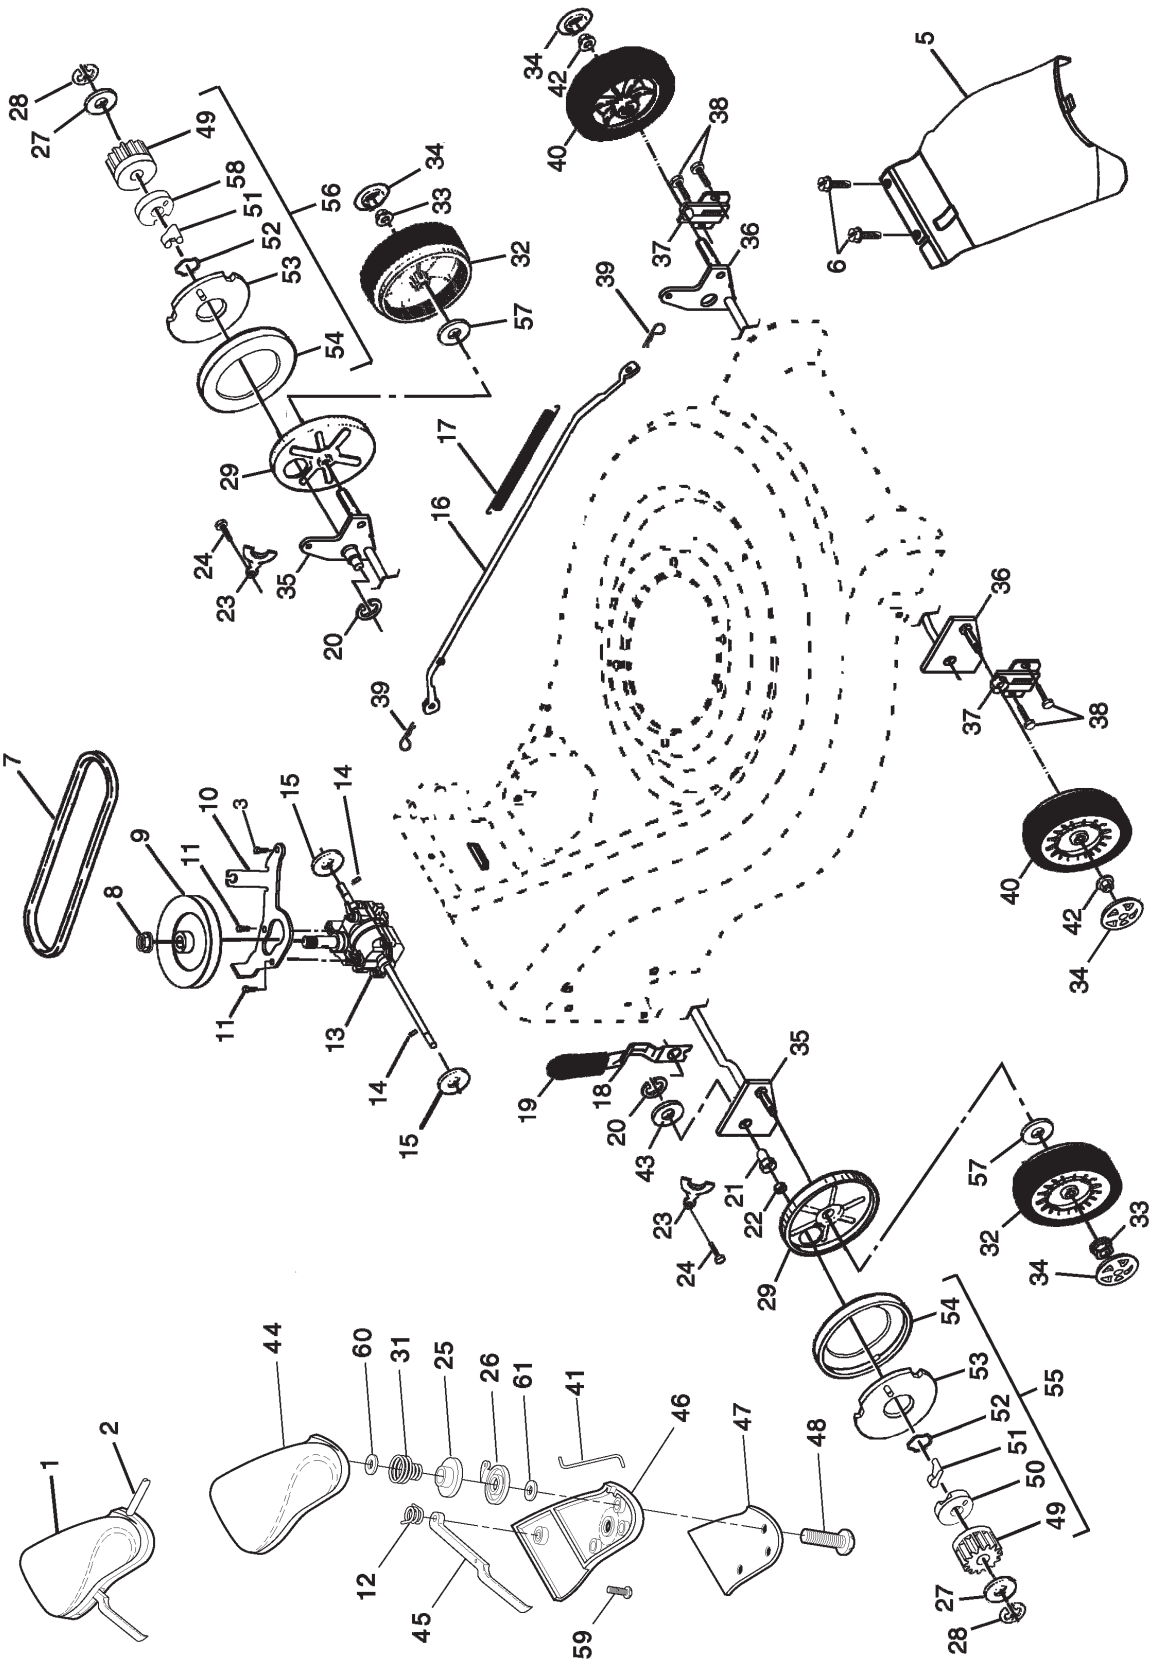

NOTE: All component dimensions given in U.S. inches.
1 inch = 25.4 mm

ROTARY LAWN MOWER -- MODEL NUMBER PR675R21AA

ROTARY LAWN MOWER - - MODEL NUMBER PR675R21AA

KEY NO.	PART NO.	DESCRIPTION	KEY NO.	PART NO.	DESCRIPTION
1	181069	EZ Walk Drive Control Assembly	34	180660	Hubcap, Mag Platinum
2	180612	Cable, Drive	35	160785 X004	Shaft Asm. Rear
3	54583	Screw	36	160786X004	Shaft Asm. Front
5	161537	Cover Drive	37	161463	Retainer Front Shaft
6	750634	Screw Thdrol 10-25 x .50	38	163409	Screw 12 x 5/8
7	182212	V-Belt	39	700279	Clip Retainer
8	132010	Nut Lock Flanged 3/8-16 Zinc	40	172323	Wheel 8 x 2
9	184749	Pulley Halves	41	181609	Connector, Lever/Pulley
10	166021X004	Belt Keeper Bracket	42	83923	Nut, Hex Flange Lock 3/8-16
11	17541011	Screw Hex Wash Head 10-24 X .668	43	19572216	Washer
12	181045	Spring, Return, Lever	44	180601	Cover, Top, EZ Walk Drive Control
13	180868	Transmission Assembly	45	181047	Lever, EZ Walk Drive Control
14	145354	Pin Spring Thrust	46	180602	Cover, Bottom, EZ Walk Drive Control
15	57079	Washer Hardened	47	181363X479	Plate, Trigger, EZ Walk Drive Control
16	161584	Rod Connecting	48	181698	Screw, Phillips Head #10-5/8
17	161602	Spring Extension	49	175103	Pinion, Gear
18	160477X004	Spring Selector	50	175102	Retainer, Drive, RH
19	170203	Knob Selector Spring	51	175098	Pawl
20	12000022	E-Ring 7/8	52	175267	Spring, Torsion
21	163365	Bearing Support	53	175104	Disc, Drive
22	169911	Bearing Ball	54	175101	Seal, Friction
23	161118X004	Retainer Drive Asm. Stimp.	55	176412	Pinion/Pawl Assembly, RH
24	57808	Screw Hex Head Tapping 1/4-20 x .75	56	176413	Pinion/Pawl Assembly, LH
25	180604	Pulley, Split, Upper	57	67725	Washer
26	180603	Pulley, Split, Lower	58	175105	Retainer, Drive, LH
27	52160	Washer	59	180606	Screw
28	12000058	E-Ring 7/16	60	52160	Washer
29	180504	Cover, Dust Wheel	61	57079	Washer
31	180607	Spring, Pulley Adjuster			
32	180763	Wheel 9 x 2			
33	145212	Nut Hex Flange Lock			