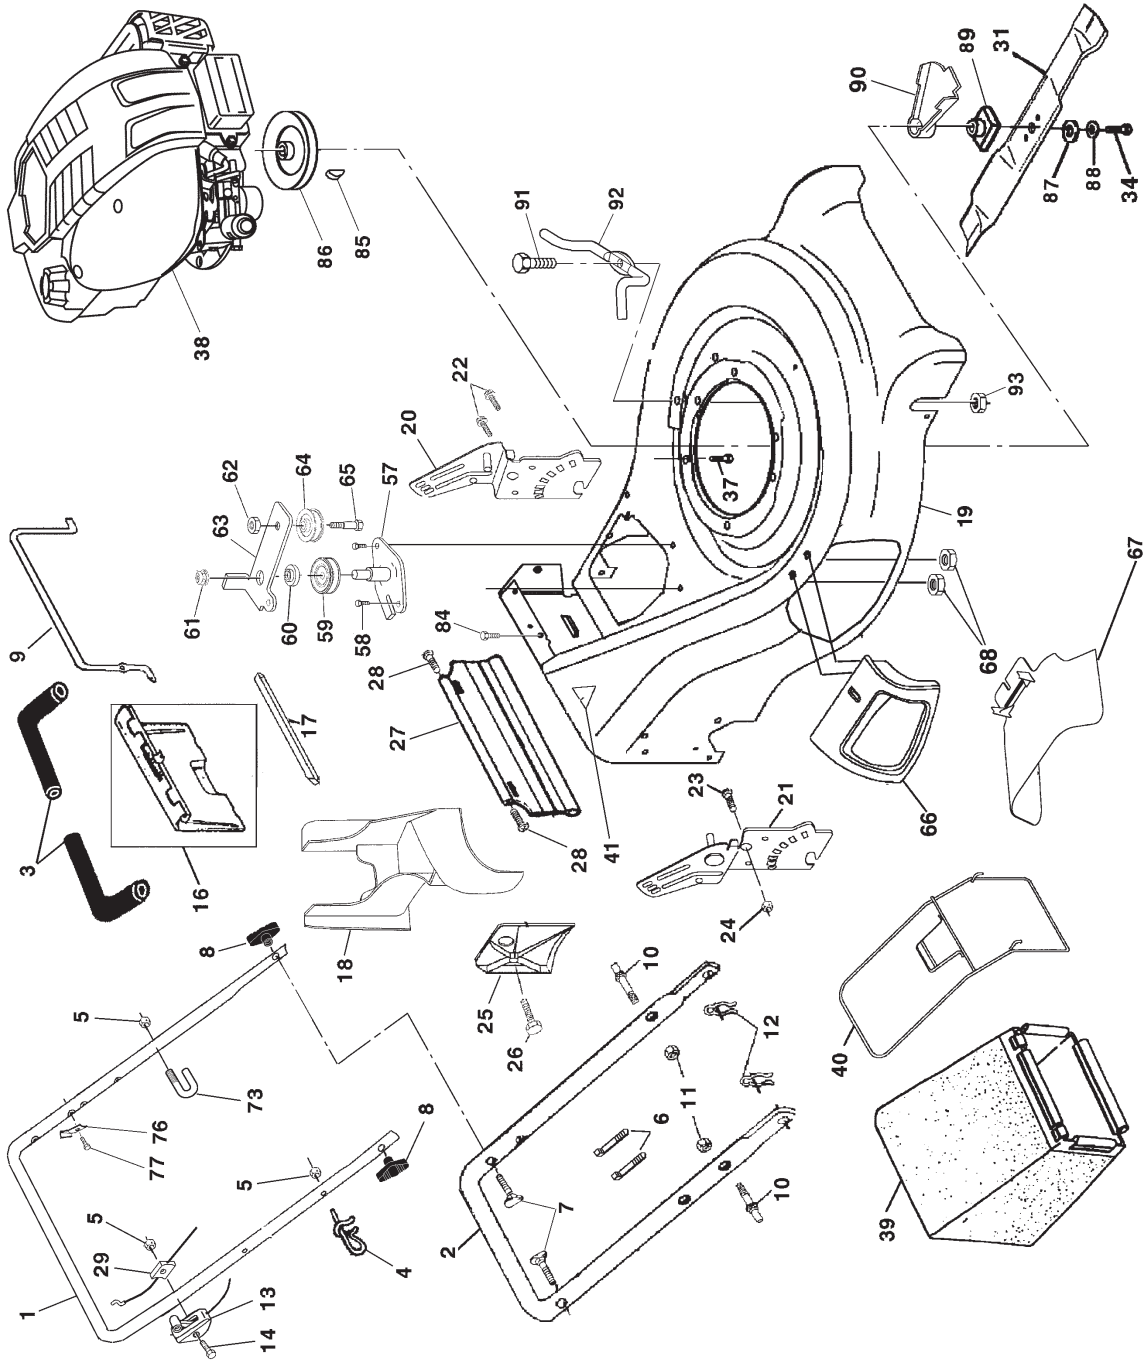

ROTARY LAWN MOWER -- MODEL NUMBER PR675R21AA

ROTARY LAWN MOWER - - MODEL NUMBER PR675R21AA

KEY NO.	PART NO.	DESCRIPTION	KEY NO.	PART NO.	DESCRIPTION
1	182724	Handle, Upper, with Grip	40	180026	Grass Catcher Frame
2	161105X479	Handle, Lower	41	107339X	Danger Decal
3	182748	Grip, Foam	57	179783X004	Bracket Assembly
4	179585	Guide, Rope, Side	58	57808	Screw
5	132004	Nut, Hex Lockwasher 1/4-20	59	166042	V-Groove Pulley
6	66426	Wire, Tie	60	166050	Idle Arm Spacer
7	131959	Bolt, Handle 5/16-18 x 2-5/8	61	145212	Flange Nut
8	170176	Knob, Handle	62	155552	Locknut
9	186089	Bail, Wire	63	179719X004	Idle Arm
10	161551	Bolt, Sq. Neck	64	166043	Idle Pulley
11	73990500	Nut, Hex Lockwasher Ins. 5/16-18 UNC	65	160829	Shoulder Bolt
12	51793	Cotter, Hairpin	66	183058	Door Assembly
13	186844	Throttle Control	67	169699	Multi Cut Guard
14	144929	Screw	68	88349	Nut
16	162085	Kit, Door Rear	73	182003	Clip
17	179885	Seal, Door	76	850733X004	Bracket, Upstop
18	182779	Plug, Mulcher	77	750634	Screw
19	181763	Kit, Housing	84	54583	Screw
20	181021X479	Handle, Bracket Asm. Left	85	850848	Key
21	181020X479	Handle, Bracket Asm. Right	86	184941	Pulley
22	150078	Screw, Hex Wshd	87	851074	Washer
23	163183	Bolt, Hex Head 5/16-18 x 5/8	88	850263	Washer, Lock
24	63124	Nut, Hex Lock Wshr 5/16-18	89	184590	Blade Adapter
25	161333	Baffle, Side	90	186063	Debris Shield
26	163409	Screw 12 x 5/8	91	182227	Bolt
27	161550	Skirt	92	182001	Belt Keeper
28	88652	Screw, Hinge 1/4-20 x 1.25	93	182228	Nut, Hex
29	182837	Cable, MZR	--	162300	Warning Decal (Not Shown)
31	175064	Blade, 21"	--	172787	Operator's Manual, English
34	851084	Bolt, Hex Head	--	172788	Operator's Manual, French
37	150406	Bolt, Engine	--	186727	Repair Parts Manual, English / French
38	---	Engine, Briggs & Stratton, Model Number 121602 (Order parts from Engine manufacturer)			
39	182116	Grass Catcher Bag			

NOTE: All component dimensions given in U.S. inches.
1 inch = 25.4 mm