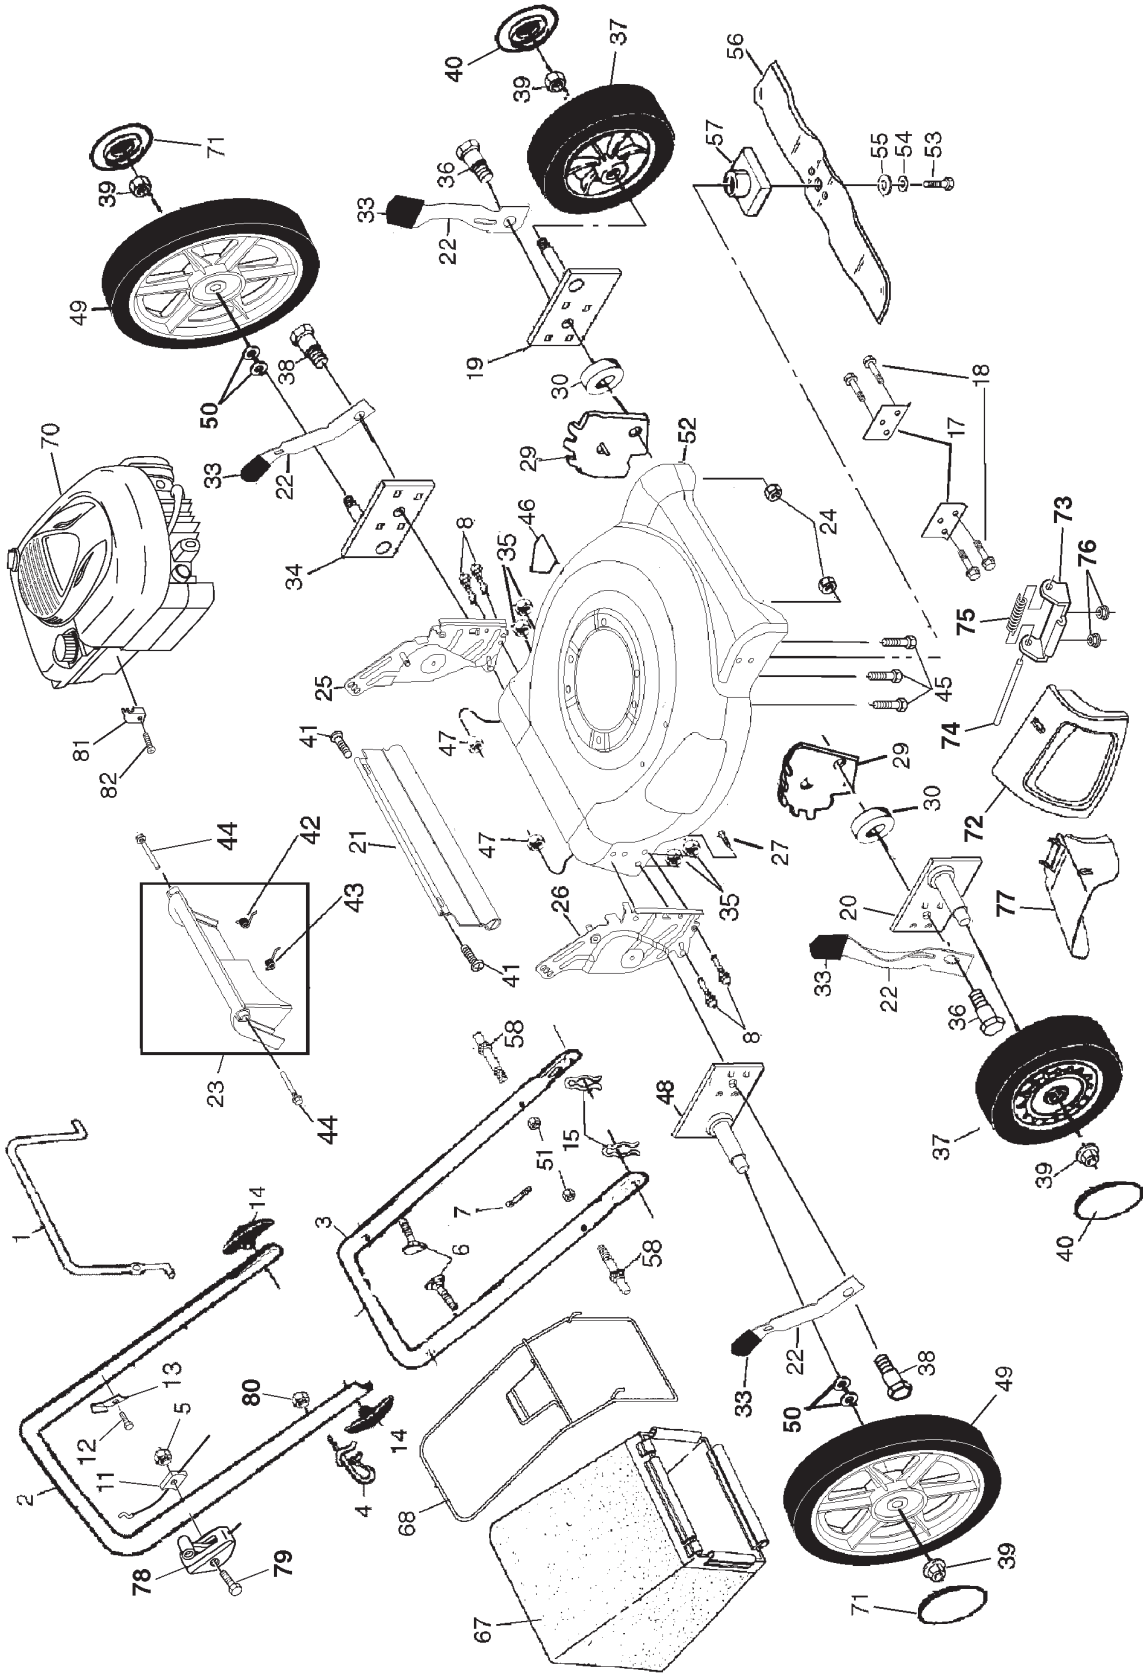

ROTARY LAWN MOWER -- MODEL NUMBER PR65N21CHB

ROTARY LAWN MOWER - - MODEL NUMBER PR65N21CHB

KEY NO.	PART NO.	DESCRIPTION	KEY NO.	PART NO.	DESCRIPTION
1	180426	Control Bar	44	184193	Door Bolt
2	166860X479	Upper Handle	45	150406	Hex Head Thread Rolling Screw 3/8-16 x 1
3	161105X479	Lower Handle	46	107339X	Danger Decal
4	179585	Rope Guide	47	63124	Nut
5	132004	Locknut 1/4-20	48	180410X004	Axle Arm Assembly - RR
6	131959	Handle Bolt	49	180203	Wheel
7	66426	Wire Tie	50	57143	Wave Washer
8	74780512	Hex Bolt 5/16-18 x 3/4	51	73990500	Nut
11	149293	Engine Zone Control Cable	52	174161	Housing Assembly (Incl. Ref. #17, 18 & 46)
12	750634	Hex Washer Head Screw #10-24 x 1/2	53	851084	Hex Head Screw 3/8-24 x 1-3/8 Grd. 8
13	850733X004	Up-Stop Bracket	54	850263	Helical Lockwasher
14	170146	Handle Knob	55	851074	Hardened Washer
15	51793	Hairpin Cotter	56	175064	21" Blade
17	165946X479	Support Bracket	57	851514	Blade Adapter
18	17600406	Screw	58	161551	Adjustment Bolt
19	167132X004	Axle Arm Assembly - LF	67	184781	Grass Bag
20	167133X004	Axle Arm Assembly - RF	68	180332	Catcher Frame
21	165858	Rear Skirt	70	- - -	Engine, Briggs & Stratton, Model Number 123K02 (order parts from engine manufacturer)
22	168360X004	Selector Spring	71	180624	Hubcap
23	186612	Rear Door Assembly Kit (Incl. Springs)	72	165754	Mulcher Door
24	73930500	Locknut 5/16-18	73	154132	Bracket
25	166236X479	Handle Bracket Assembly (Left)	74	147286	Rod
26	166243x479	Handle Bracket Assembly (Right)	75	152124	Spring
27	851856	Screw 1/4-20 x 3/8	76	63601	Nut, Hex
29	160835X007	Wheel Adjusting Bracket - Front	77	165760	Deflector
30	183901	Spacer	78	170294	Throttle Control
33	170143	Selector Knob	79	144929	Screw
34	180409X004	Axle Arm Assembly - LR	80	132004	Nut
35	166785	Locknut 5/16-18	81	111190X	Clamp
36	160828	Shoulder Bolt 5/16-18	82	83816	Screw
37	157178	Wheel Assembly	- -	162300	Warning Decal (Not Shown)
38	164362	Shoulder Bolt	- -	172782	Operator's Manual, English
39	83923	Flanged Locknut	- -	172783	Operator's Manual, French
40	180660	Hubcap	- -	186092	Repair Parts Manual, English/French
41	88652	Hinge Screw			
42	165766	Spring (LH)			
43	165767	Spring (RH)			

NOTE: All component dimensions given in U.S. inches.
1 inch = 25.4 mm