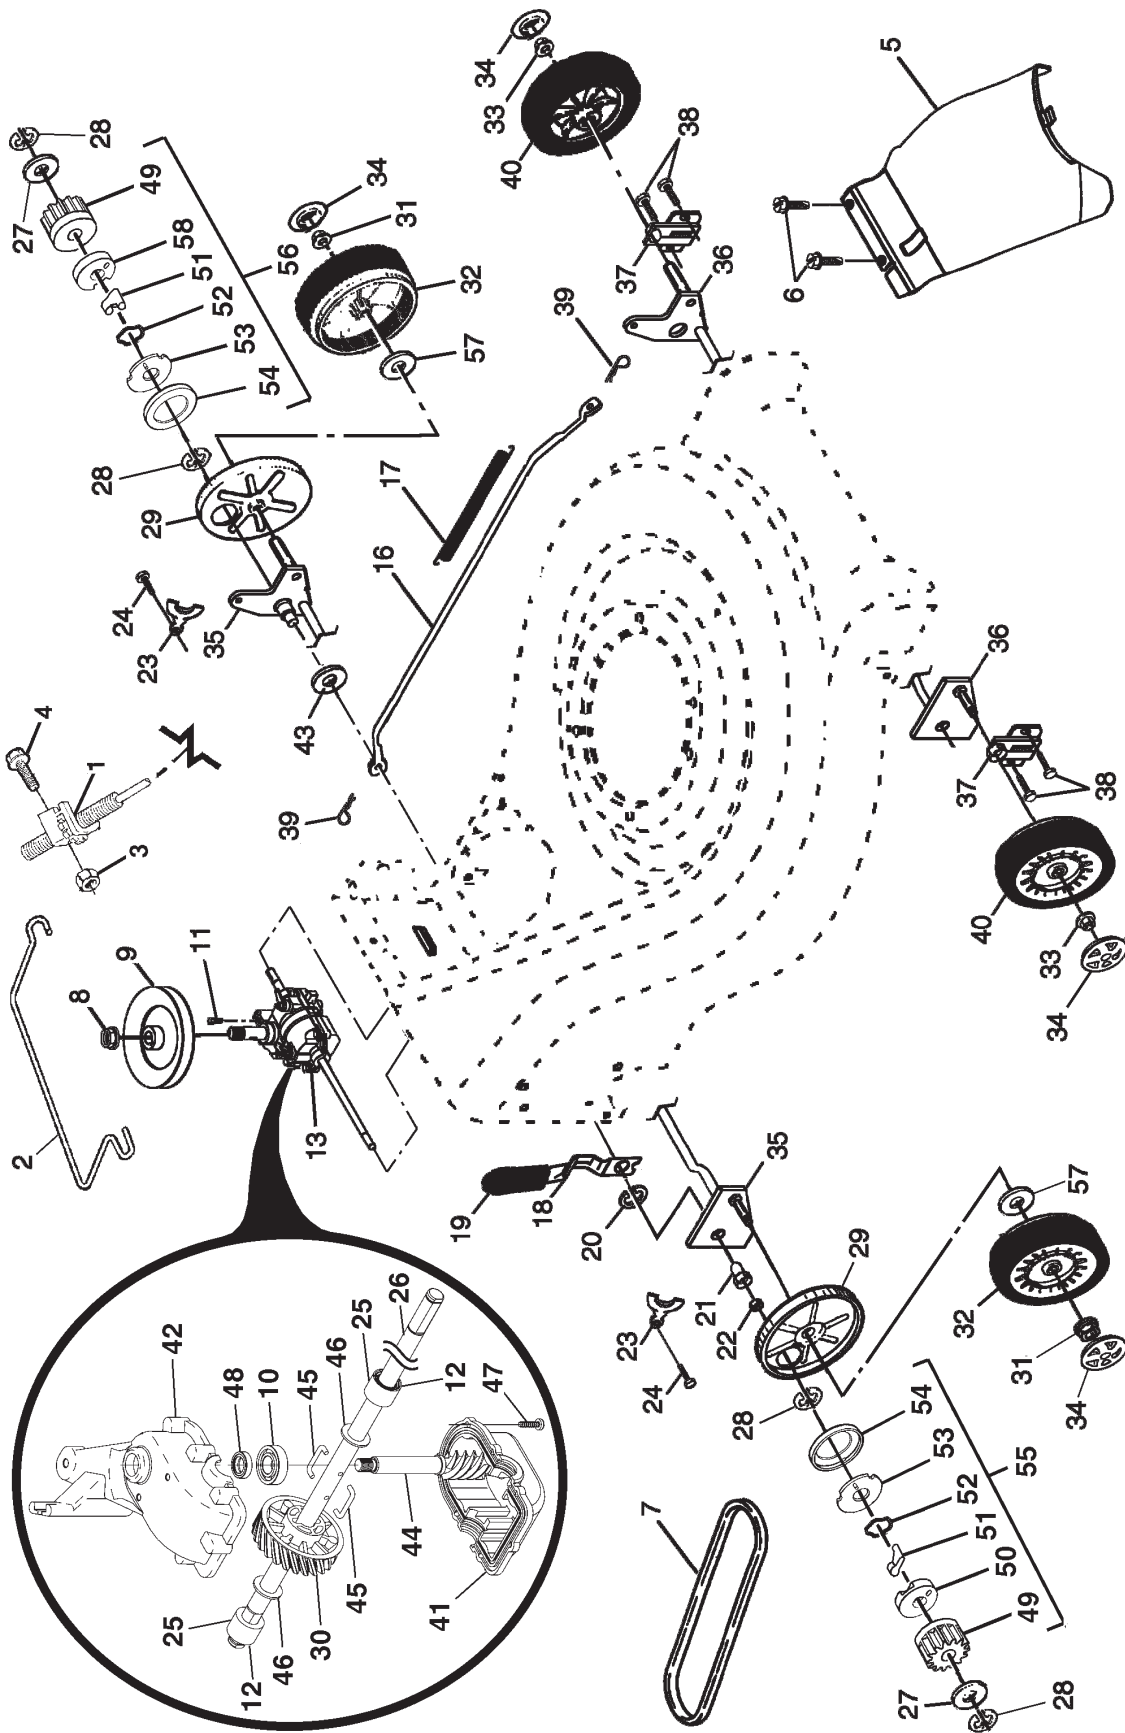

ROTARY LAWN MOWER -- MODEL NUMBER PR55R21AG

ROTARY LAWN MOWER -- MODEL NUMBER PR55R21AG

KEY NO.	PART NO.	DESCRIPTION	KEY NO.	PART NO.	DESCRIPTION
1	189181	Drive Control Assembly	32	180764	Wheel 9 x 2
2	188952X479	Control Bar, Drive	33	83923	Nut, Flangelock 3/8-16
3	751152	Nut, Hex	34	77400	Hubcap, Mag, Platinum
4	185681	Screw	35	189180X004	Shaft Assembly, Rear
5	161537X428	Cover Drive	36	160786X004	Shaft Assembly, Front
6	750634	Screw, Threaded, Rolled #10-25 x .50	37	161463	Retainer, Front Shaft
7	182212	V-Belt	38	163409	Screw #12 x 5/8
8	132010	Nut, Flangelock, Zinc Plated 3/8-16	39	700279	Clip, Retainer
9	189408	Pulley, Drive	40	172297	Wheel 8 x 2
10	183506	Bearing, Ball	41	187530	Case, Lower
11	187653	Screw	42	187531	Case, Upper
12	183508	Seal, Output Shaft	43	19572216	Washer
13	188645	Gear Case Assembly, Complete	44	187533	Shaft, Input
16	161584	Rod, Connecting	45	183505	Wire, Formed
17	161602	Spring, Extension	46	183509	Washer
18	188953X004	Spring, Selector	47	183513	Screw
19	171321	Knob, Selector Spring	48	183514	Seal, Input Shaft
20	12000022	E-Ring 7/8	49	175103	Pinion, Gear
21	163365	Bearing, Support	50	175102	Retainer, Drive, RH
22	169911	Bearing, Ball	51	175098	Pawl
23	161118X004	Retainer, Drive Assembly	52	188291	Spring, Torsion
24	57808	Screw, Tapping, Hex Head 1/4-20 x .75	53	175104	Disc, Drive
25	183511	Bushing	54	184172	Seal, Friction
26	191249	Shaft, Output	55	188330	Pinion Assembly, RH
27	52160	Washer, Shim (as required)	56	188331	Pinion Assembly, LH
28	12000058	E-Ring 7/16	57	67725	Washer
29	189403	Cover, Dust, Wheel	58	175105	Retainer, Drive, LH
30	187532	Gear, 24 Teeth			
31	145212	Nut, Flangelock			

NOTE: All component dimensions given in U.S. inches.
1 inch = 25.4 mm