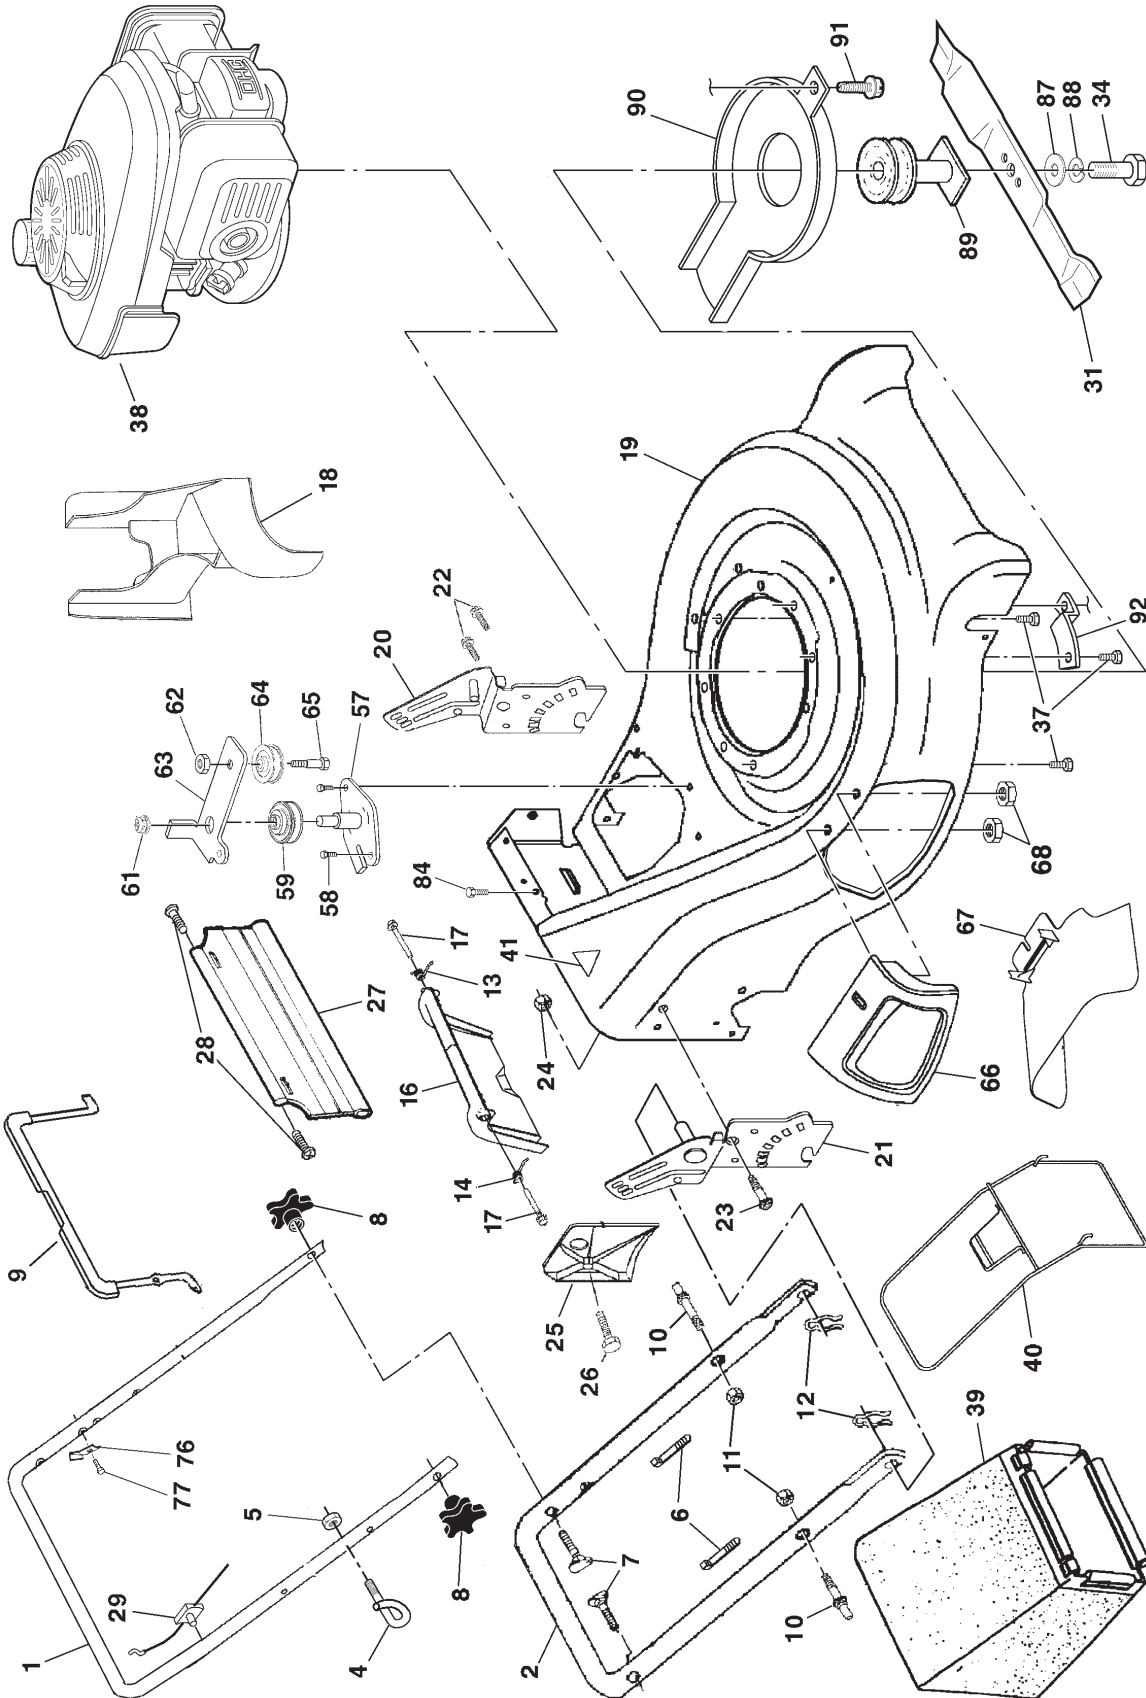

**ROTARY LAWN MOWER -- MODEL NUMBER PR55R21AG**

**ROTARY LAWN MOWER - - MODEL NUMBER PR55R21AG**

KEY NO.	PART NO.	DESCRIPTION	KEY NO.	PART NO.	DESCRIPTION
1	189663X479	Handle, Upper	39	189004	Grassbag
2	161105X479	Handle, Lower	40	188817	Frame, Grassbag
3	186053	Spring, Rear Door, RH	41	107339X	Danger Decal
4	179585	Guide, Rope, Side	57	179783X004	Bracket Assembly
5	132004	Nut, Hex, with Lockwasher Insert 1/4-20	58	57808	Screw
6	66426	Wire, Tie	59	184543	Pulley, V-Groove, Idler
7	<b>191574</b>	Bolt, Handle 5/16-18 x 2-5/8	61	145212	Flange Nut
8	<b>189713X428</b>	Knob, Handle	62	155552	Locknut
9	182810	Control Bar	63	179719X004	Idler Arm
10	188821	Bolt, Carriage	64	166043	Idler Pulley
11	73930500	Nut, Hex, with Lockwasher Insert 5/16-18 UNC	65	160829	Shoulder Bolt
12	51793	Cotter, Hairpin	66	183058X428	Mulcher Door Assembly
13	186052	Spring, Rear Door, LH	67	169699X428	Discharge Guard
16	185855X428	Rear Door	68	88349	Nut, Hex
17	184193	Bolt, Rear Door	76	850733X004	Bracket, Upstop
18	187535	Plug, Mulcher	77	750634	Screw
19	181763	Kit, Housing	84	54583	Screw
20	187249X479	Handle Bracket Assembly, LH	87	851074	Washer
21	187250X479	Handle Bracket Assembly, RH	88	850263	Washer, Lock
22	150078	Screw, Hex Washer Head	89	<b>189179</b>	Blade Adapter / Pulley
23	163183	Nut, Hex Head 5/16-18 x 5/8	90	188786	Debris Shield
24	73800500	Bolt, Hex, with Lockwasher Insert 5/16-18	91	188040	Bolt
25	161333	Baffle, Side	92	188839X004	Mounting Bracket, Debris Shield
26	163409	Screw #12 x 5/8	--	162300	Warning Decal (not shown)
27	188986	Skirt, Rear	--	172787	Operator's Manual, English
28	88652	Screw, Hinge 1/4-20 x 1.25	--	172788	Operator's Manual, French
29	191221	Cable, Engine Zone Control	--	<b>192181</b>	Repair Parts Manual, English / French
31	189028	Blade, 21"			
34	851084	Bolt, Hex Head			
37	150406	Bolt, Engine			
38	- - -	Engine, Honda, Model Number GCV-160 (For engine service and replacement parts, call Honda at 1-800-426-7701)			