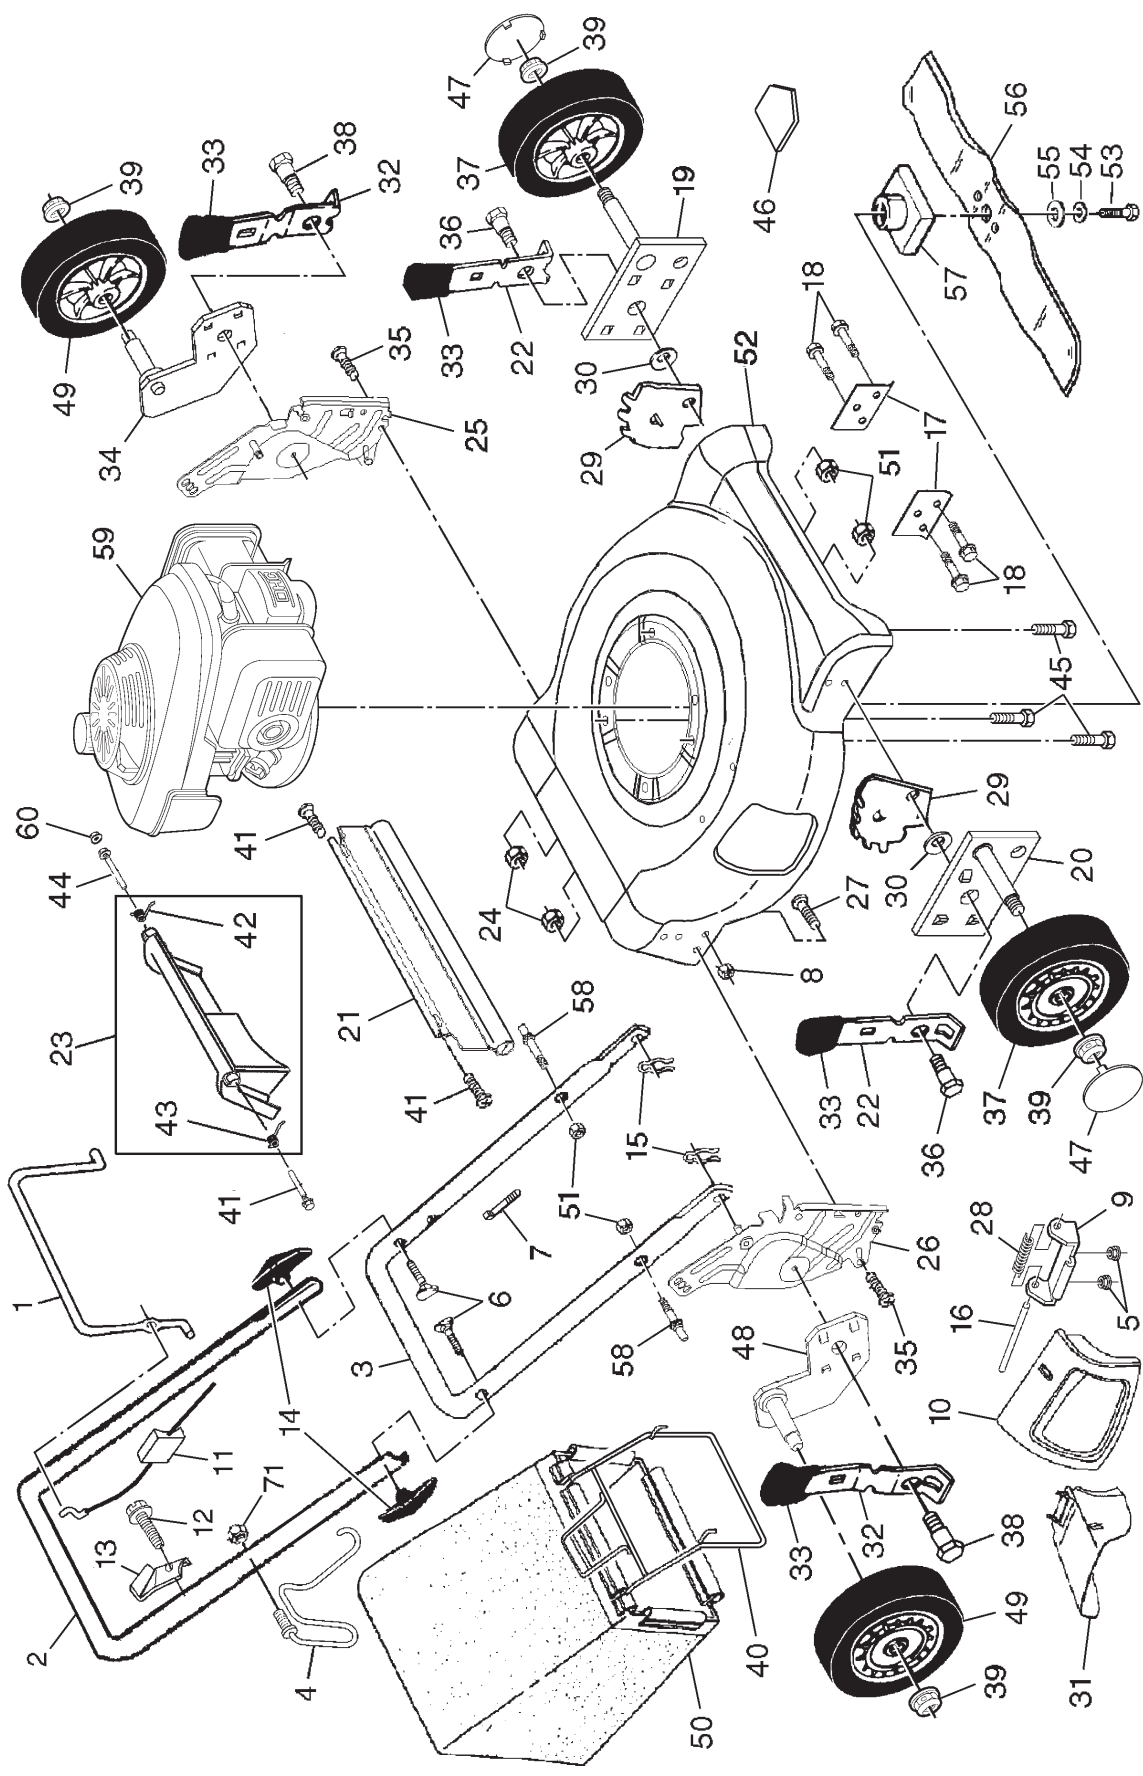

ROTARY LAWN MOWER -- MODEL NUMBER PR55N21CHG

ROTARY LAWN MOWER - - MODEL NUMBER PR55N21CHG

KEY NO.	PART NO.	DESCRIPTION	KEY NO.	PART NO.	DESCRIPTION
1	131696	Control Bar	36	164362	Shoulder Bolt 5/16-18
2	166860X479	Upper Handle	37	170262	Wheel Assembly, Front
3	161105X479	Lower Handle	38	160828	Bolt, Shoulder
4	179585	Rope Guide	39	83923	Flanged Locknut
5	73800400	Locknut 1/4-20	40	188813	Frame, Grassbag
6	131959	Handle Bolt	41	88652	Hinge Screw
7	66426	Wire Tie	42	165766	Spring, LH
8	166785	Nut, Hex	43	165767	Spring, RH
9	154132	Hinge Bracket	44	185819	Rod
10	165754	Mulcher Door	45	150406	Hex Head Thread Rolling Screw 3/8-16 x 1
11	176556	Engine Zone Control Cable	46	107339X	Danger Decal
12	750634	Hex Washer Head Screw #10-24 x 1/2	47	77400	Hubcap
13	86899X004	Up-Stop Bracket	48	180410X004	Axle Arm Assembly, RR
14	189713X428	Handle Knob	49	181383	Wheel Assembly, Rear
15	51793	Hairpin Cotter	50	188973	Grassbag
16	147286	Hinge Rod	51	73930500	Nut, Hex
17	165946X479	Support Bracket	52	174161	Kit, Lawn Mower Housing Assembly (Includes Key Numbers 17, 18 and 46)
18	17600406	Screw	53	851084	Hex Head Screw 3/8-24 x 1-3/8 Grade 8
19	186577X004	Axle Arm Assembly, LF	54	850263	Helical Lockwasher
20	186578X004	Axle Arm Assembly, RF	55	851074	Hardened Washer
21	189008	Rear Skirt	56	189028	21" Blade
22	168360X004	Selector Spring, Front	57	184590	Blade Adapter
23	186612	Kit, Rear Door Assembly (Includes Springs, Key Numbers 42 and 43)	58	188821	Bolt
24	73800500	Locknut 5/16-18	59	- - -	Engine, Honda, Model Number GCV160 (For engine service and replacement parts, call Honda at 1-800-426-7701)
25	186212X479	Handle Bracket Assembly, LH	60	751152	Nut, Hex
26	186213X479	Handle Bracket Assembly, RH	71	132004	Nut, Hex
27	74780512	Screw 1/4-20 x 3/8	- -	162300	Warning Decal (not shown)
28	152124	Hinge Spring	- -	172782	Operator's Manual, English
29	160835X007	Wheel Adjusting Bracket, Front	- -	172783	Operator's Manual, French
30	183901	Washer	- -	191706	Repair Parts Manual, English / French
31	165760	Clip on Discharge Guard			
32	168360X004	Selector Spring, Rear			
33	170143	Selector Knob			
34	180409X004	Axle Arm Assembly, LR			
35	851856	Screw			