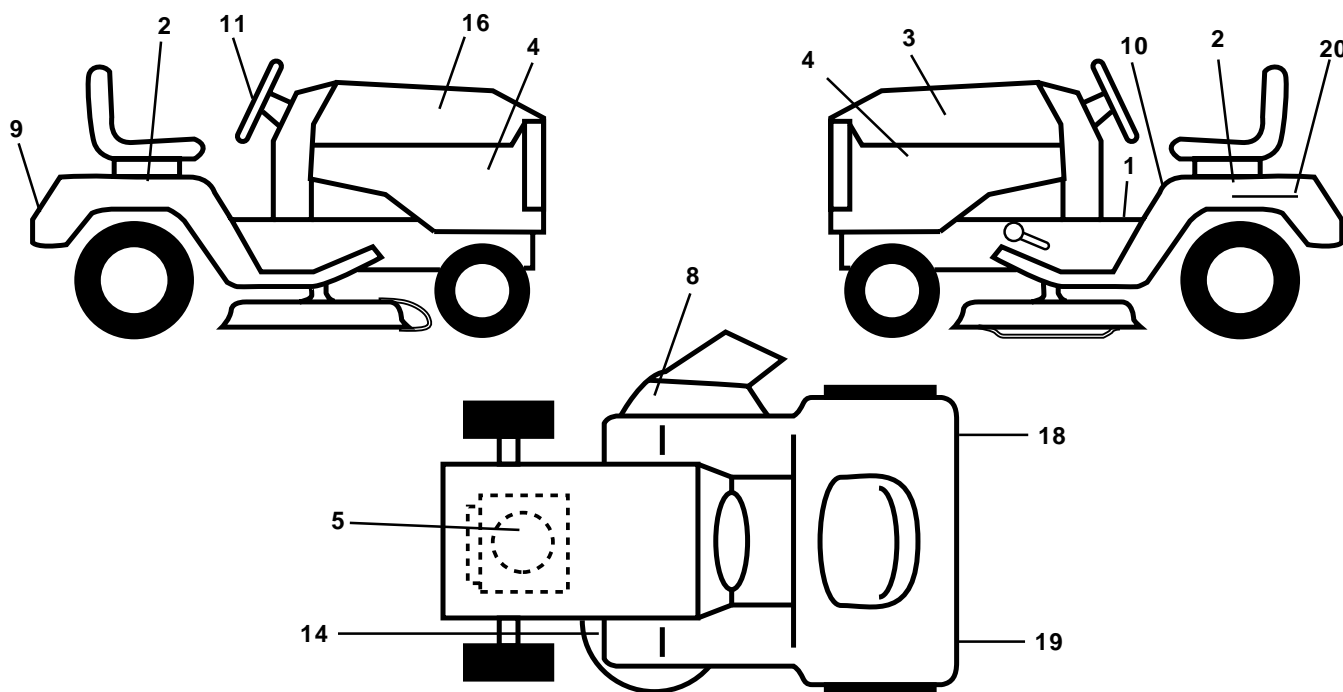

REPAIR PARTS

TRACTOR - - MODEL NUMBER PR18542STC

DECALS

KEY NO.	PART NO.	DESCRIPTION	KEY NO.	PART NO.	DESCRIPTION
1	156369	Decal Oper	14	160396	Decal V-Belt Schematic
2	176305	Decal Fender Side	16	176307	Decal Hood Rh
3	176308	Decal Hood LH	18	173587	Decal Fender Reflector RH
4	176309	Decal Side Panel Logo	19	173589	Decal Fender Reflector LH
5	174410	Decal HP Engine	20	145005	Decal Bat Dan/Psn
8	170563	Decal Warning Multi-Language	--	133671	Pad Footrest
9	172740	Decal Fender Logo	--	138311	Decal Handle Lft Height Adjust
10	157140	Decal Fender Danger E/F	--	175682	Manual Owner's (English)
11	172743	Decal Ins Strg Whl	--	175683	Manual Owner's (French)