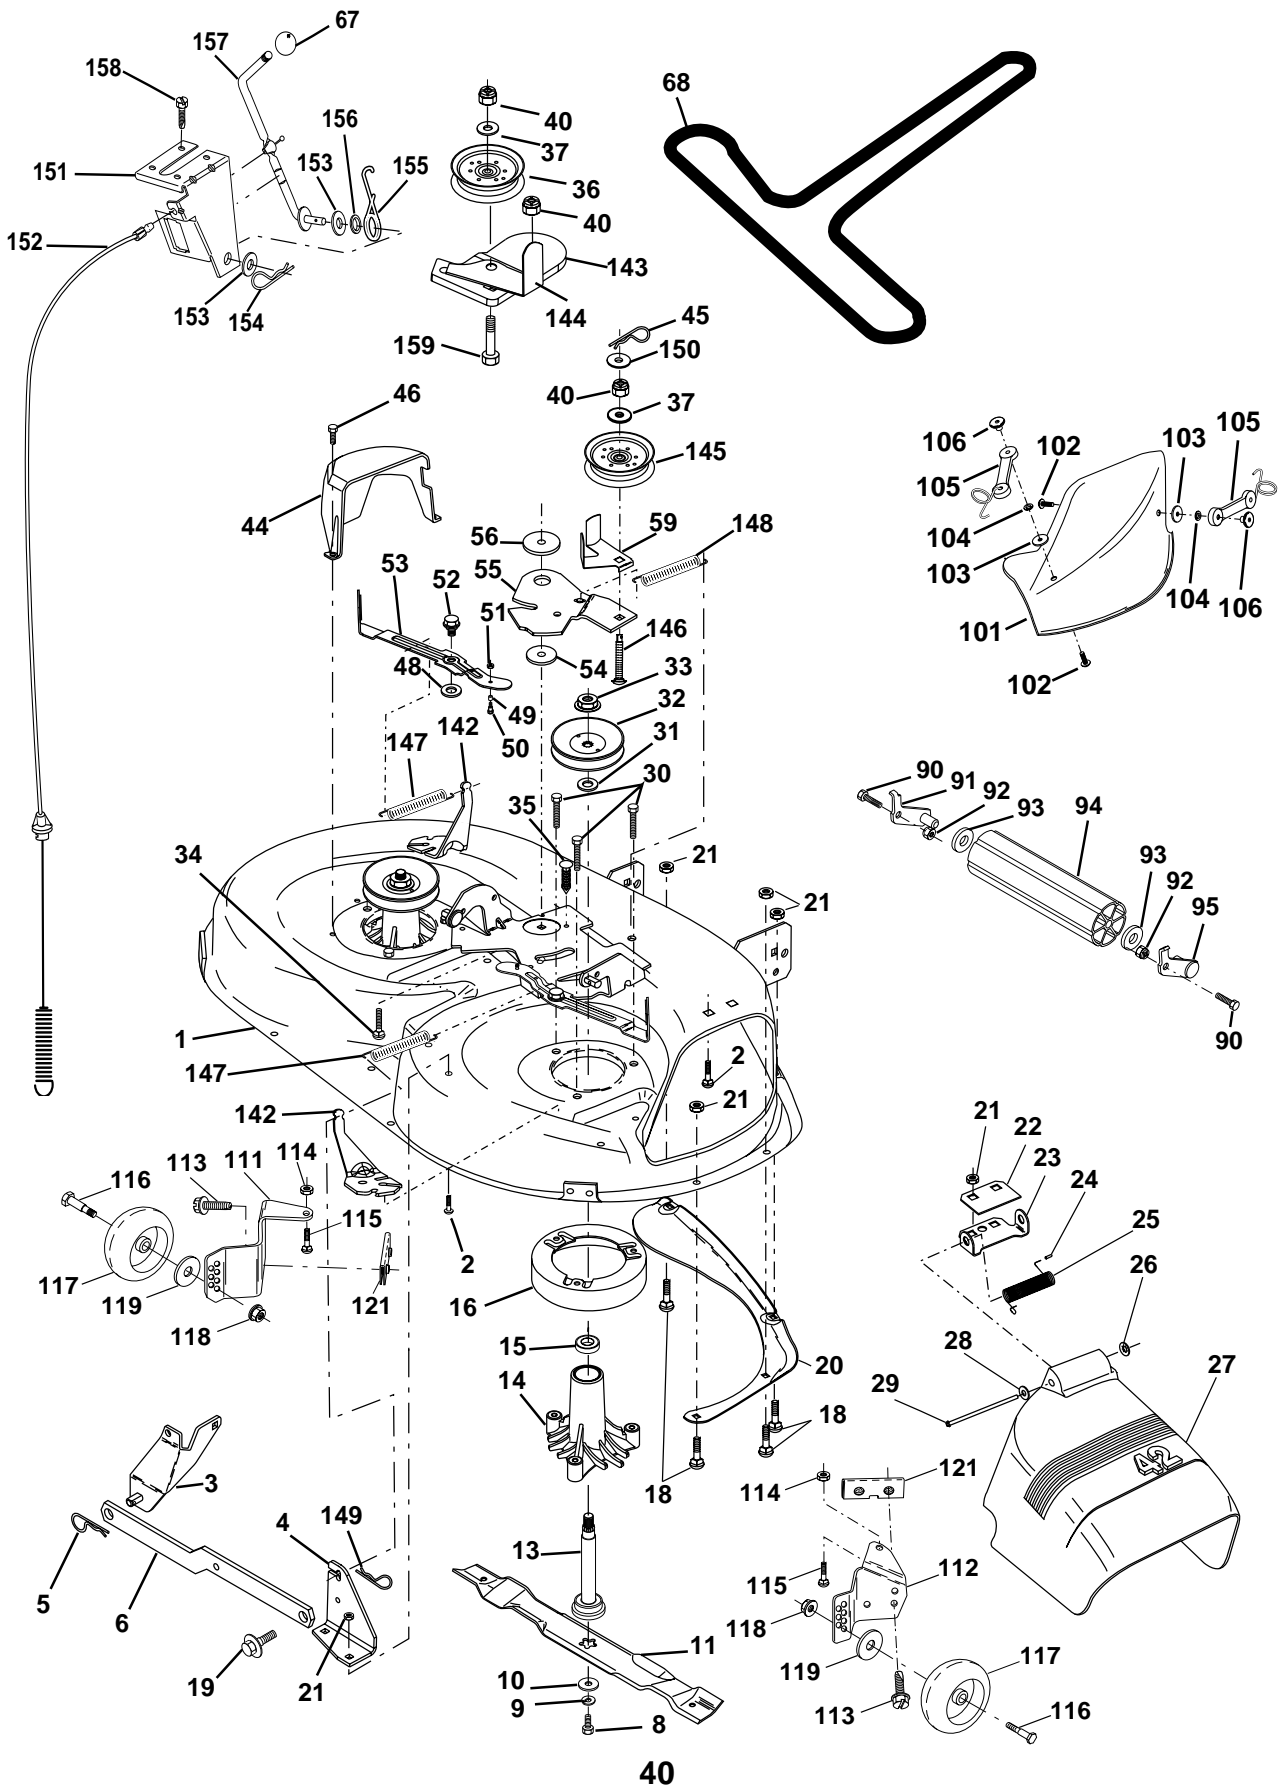

REPAIR PARTS

TRACTOR - - MODEL NUMBER PR18542STC

MOWER DECK

REPAIR PARTS

TRACTOR - - MODEL NUMBER PR18542STC

MOWER DECK

KEY NO.	PART NO.	DESCRIPTION	KEY NO.	PART NO.	DESCRIPTION
1	165892X421	Mower Deck Assembly, 42"	68	144959	V-Belt, 42" Mower
2	72140506	Bolt	90	74760616	Bolt Fin Hex 3/8-16 Unc x 1
3	138017	Bracket Asm Fr. Sway Bar 3/42	91	132274	Bracket Asm. Noseroller LH
4	165460X421	Bracket Asm Deck 42" Sway Bar	92	73800600	Nut, Lock, Hex W/Ins 3/8-16 UNC
5	4939M	Retainer Spring	93	19171416	Washer 17/32 x 7/8 x 16 Ga.
6	130832	Arm, Suspension, Rear	94	132264	Roller, Nose
8	850857	Bolt 3/8-24 x 25 Grade 8 patched	95	132273	Bracket Asm. Noseroller RH
9	10030600	Washer, Lock	101	136420	Mulcher Cover
10	140296	Washer, Hardened	102	71081010	Screw, Pan Hd Phillip 10-24 x 5/8
11	134149	Blade, Mulching 42"	103	19061216	Washer, Flat
	138498	Blade Mower 42" Hi-Lift	104	10071000	Washer, Lock
13	137645	Shaft Assembly, Mandrel, Vented	105	160793	Latch Assembly
14	128774	Housing, Mandrel, Vented	106	2029J	Nut, Weld
15	110485X	Bearing, Ball, Mandrel	111	155197X421	Bracket, Gauge, Wheel LH
16	174493	Stripper, Mower Deck	112	155198X421	Bracket, Gauge, Wheel RH
18	72140505	Bolt, Carriage 5/16-18 x 5/8	113	17060514	Screw 5/16-18
19	132827	Bolt, Shoulder	114	73510500	Nut, Keps 5/16-18 UNC
20	159770	Baffle, Vortex	115	72110504	Bolt, Carriage 5/16-18 x 1/2
21	73680500	Nut	116	4898H	Bolt, Shoulder
22	134753X421	Stiffener Bracket	117	165746	Wheel, Gauge
23	131267X421	Bracket, Deflector Mower 42"	118	73930600	Nut Centerlock 3/8-16
24	105304X	Cap, Sleeve 80 x 112 Blk Mower	119	19121414	Washer 3/8 x 7/8 x 14 Ga.
25	123713X	Spring, Torsion, Deflector 2 52	121	173986	Bracket, Extruded
26	110452X	Nut, Push Phos & Oil	142	165890X421	Arm Spring Brake Mower
27	130968X428	Shield, Deflector 42" Blk	143	157109X421	Bracket Arm Idler 42"
28	19111016	Washer 11/32 x 5/8 x 16 Gauge	144	173441	Keeper Belt 42" Clutch Cable
29	131491	Rod, Hinge 42" 6 75 W/G	145	173437	Pulley Idler Flat
30	157722	Screw Thdrol Washer Head	146	173443	Bolt Carriage Idler
31	129963	Washer, Spacer Mower Vented	147	131335	Spring Extension
32	173436	Pulley, Mandrel	148	169022	Spring Return Idler
33	137266	Nut, Toplock 9/16	149	165898	Retainer Spring Yellow
34	72110614	Bolt	150	19091216	Washer 9/32 x 3/4 x 16 Ga.
35	133835	Fastener, Christmas Tree	151	169670	Bracket Clutch Cable
36	173438	Pulley, Idler, Flat	152	169676	Clutch Cable 42"
37	19131316	Washer 13/32 x 13/16 x 16 Gauge	153	169674	Washer Flat 3/8" Type B
40	73680600	Nut	154	169675	Spring Retainer
44	140088	Guard, Mandrel, LH	155	169671	Spring Retention LVR CLTCH CAB
45	4497H	Retainer	156	169672	Spacer Clutch Cable
46	137729	Screw, Thdrol 1/4-20 x 5/8 T	157	169669	Rod Clutch Cable 3/8"
48	133944	Washer, Hardened	158	17720410	Screw Hex Thd Cut 1/4-20 x 5/8
49	174284	Roller Assembly, Cam Follower	159	72140614	Bolt Rdhd Sqn 3/8-16 UNC x 1-3/4
50	131340	Bolt, Shoulder #10-24 Grade 5	--	130794	Mandrel Assembly (Includes Key Numbers 8-10, 13-15, 31 and 33)
51	69180	Locknut	--	172559	Mower Deck, Complete (Standard Deck - Order separately mulcher plate and gauge wheel components Key Nos. 101-106, and 111-121)
52	139888	Bolt, Shoulder 5/16-18 UNC			
53	131845	Arm Assembly, Pad, Brake			
54	133943	Washer, Hardened			
55	155046X421	Arm, Idler			
56	122052X	Spacer, Retainer			
59	173442	Guard TUV Idler			
67	171598	Knob			

NOTE: All component dimensions given in U.S. inches
1 inch = 25.4 mm