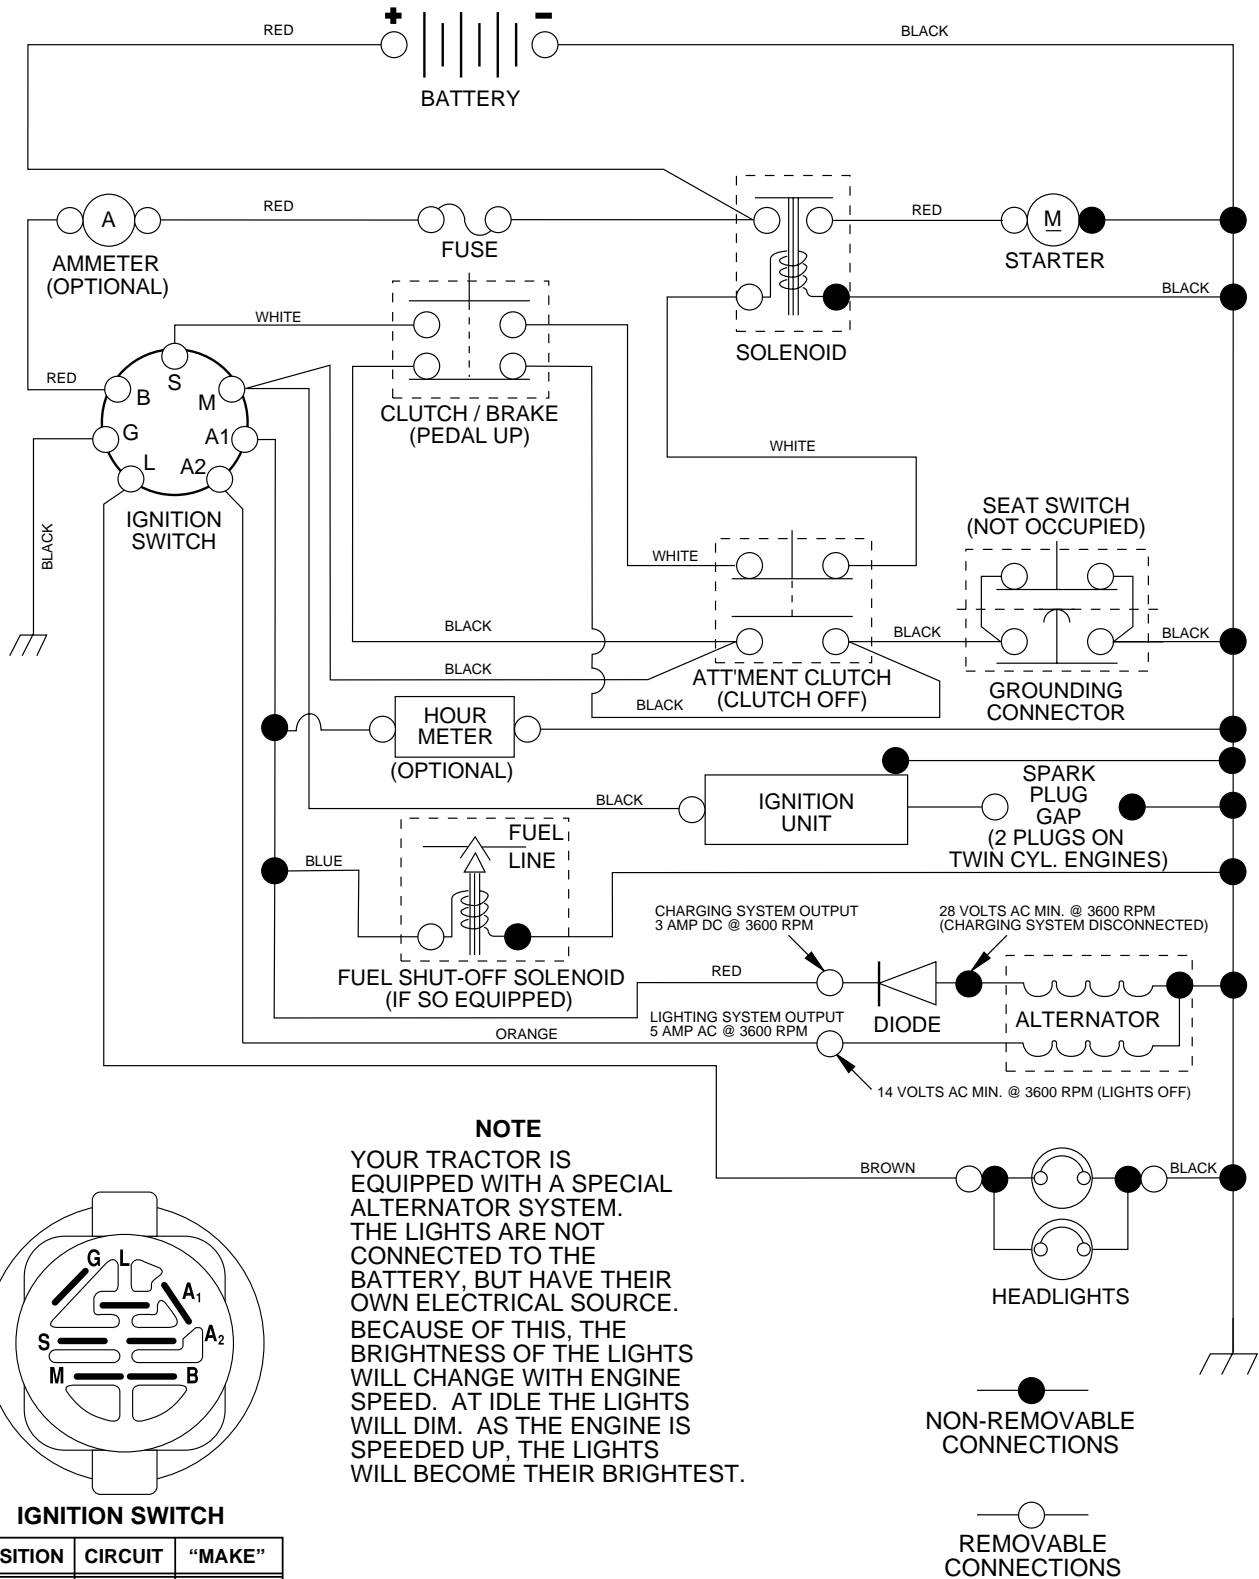

**TRACTOR - - MODEL NUMBER PR18542STC**

**SCHEMATIC**