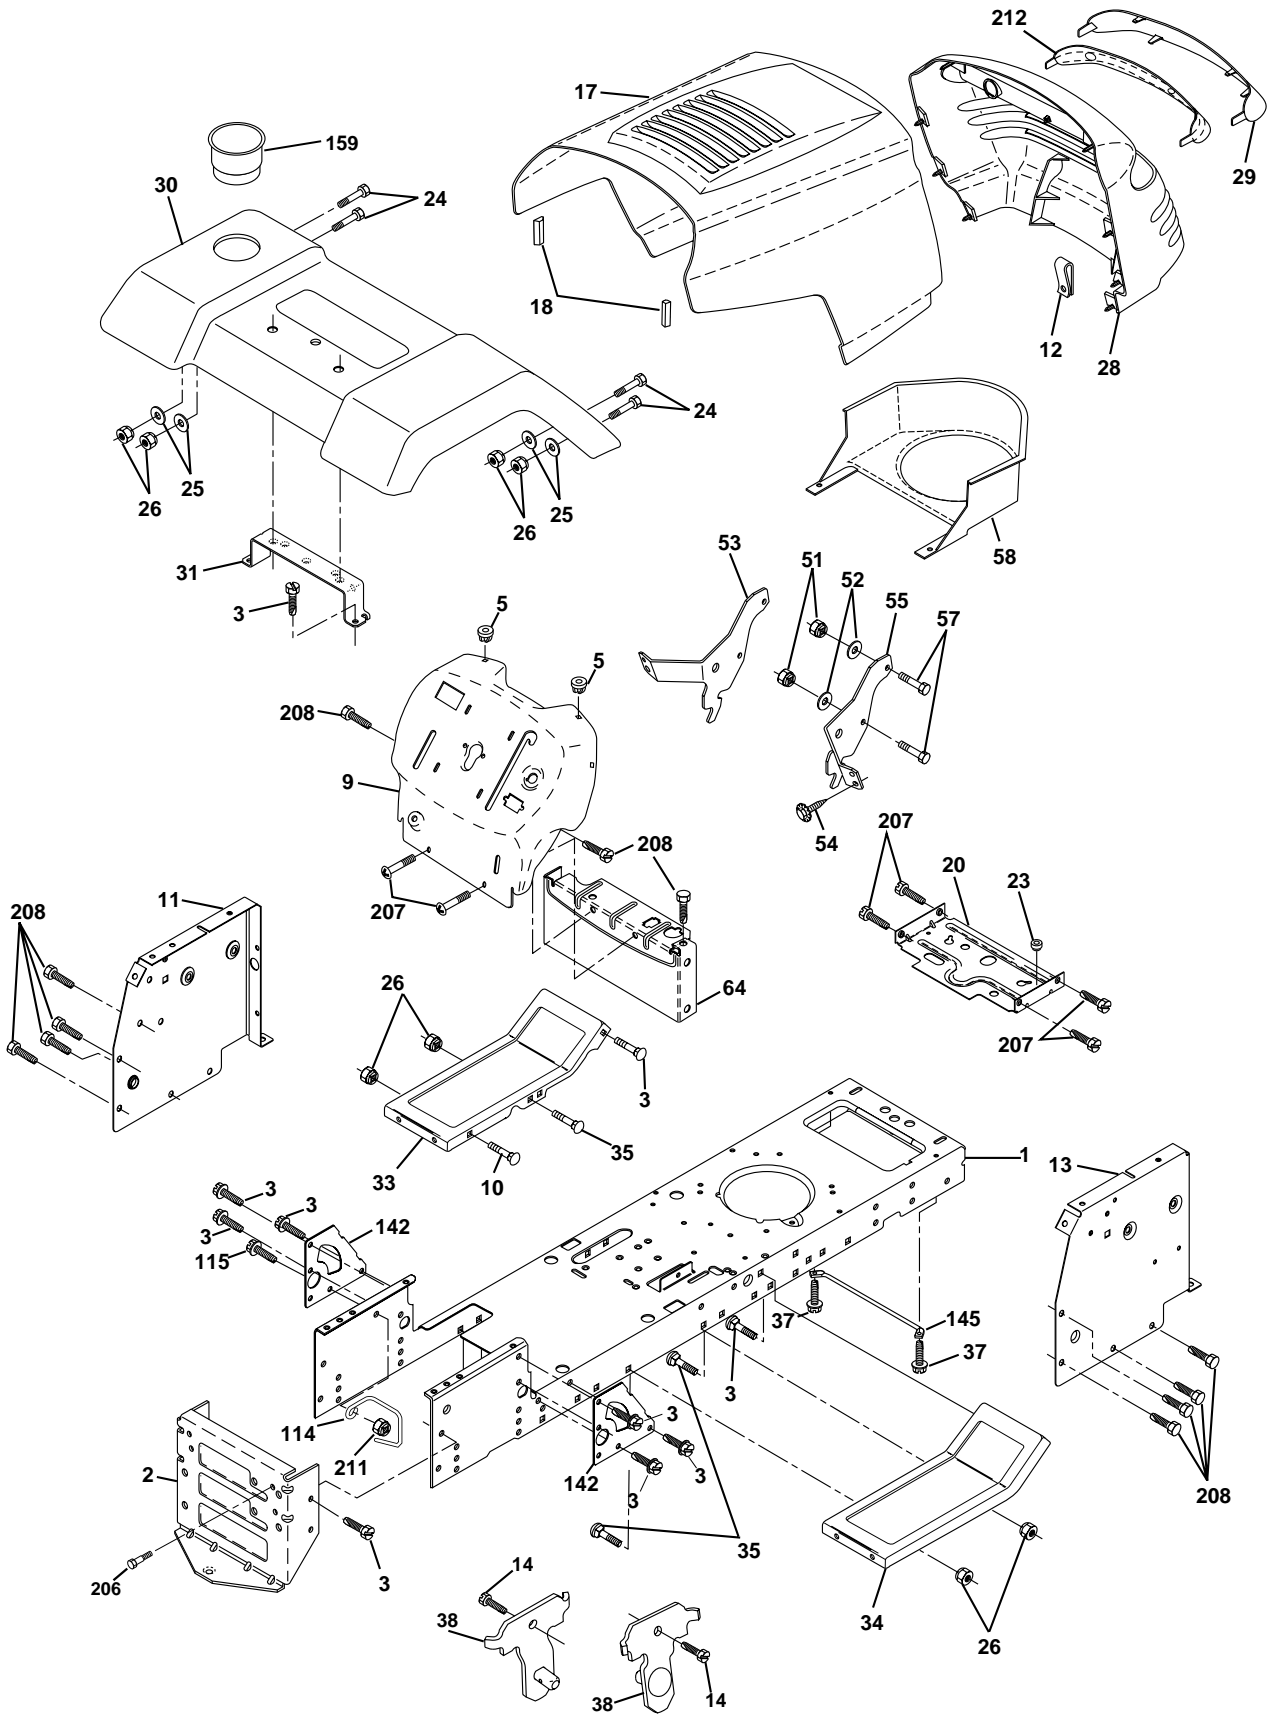

REPAIR PARTS

TRACTOR - - MODEL NUMBER PR18542STC

CHASSIS AND ENCLOSURES

REPAIR PARTS

TRACTOR - - MODEL NUMBER PR18542STC

CHASSIS AND ENCLOSURES

KEY NO.	PART NO.	DESCRIPTION
1	174619	Chassis
2	176554	Drawbar
3	17060612	Screw 3/8-16x.75
5	155272	Bumper Hood/Dash
9	168337X012	Dash P/L
10	72140608	Bolt Carriage 3/8-16 x 1
11	155927	Panel Dash Lh
12	145660	Clip Tinnerman
13	172108	Panel Dash Rh
14	17490608	Screw Thdrol 3/8-16 x 1/2
17	159639X428	Hood LT/PL
18	126938X	Bumper Hood
20	156437	Plate Mtg Battery Fuel Tank Fr
23	124028X	Bushing
24	74780616	Bolt Fin Hex 3/8-16 x 1 Gr 5
25	19131312	Washer 13/32 X 13/16 X 12 Ga
26	73800600	Nut Lock Hex W/Ins 3/8-16 Unc
28	170474	Grille LT/PL
29	170472X599	Lens LT/PL
30	169470X428	Fender
31	136619	Bracket Support Fender
33	145244X428	Footrest Pnt Lh
34	145243X428	Footrest Pnt Rh
35	72110606	Bolt Rdhd Sht Sqnk 3/8-16 x 3/4
37	17490508	Screw Thdrol 6/16-18 x 1/2 TYT
38	169834	Bracket Asm. Pivot Mower Rear
51	73800400	Nut Lock Hex W/Ins 1/4-20
52	19091416	Washer 9/32 x 7/8 x 16 Ga.
53	144697	Bracjet Grukke Lh
54	161464	Screw Hex Wshd 8-18 x 7/8
55	144696	Bracket Grille Rh
57	74780412	Bolt Hex 1/4-20 x 3/4
58	174930	Duct Air
64	154798	Dash Lower STLT
114	158112	Keeper Belt Rear LH
115	17060620	Screw 3/8-16 x 1-1/4
142	165867	Plate Reinforcement STLT
145	156524	Rod Pivot Chassis/Hood
159	169473X428	Cupholder
206	170165	Bolt Shoulder 5/16-18
207	17670508	Screw Thdrol 5/16-18 x 1/2
208	17670608	Screw Thdrol 3/8-16 x 1/2
211	145212	Nut Hexflange Lock
212	156229	Insert Lens Reflect P/L LT

NOTE: All component dimensions given in U.S. inches
1 inch = 25.4 mm