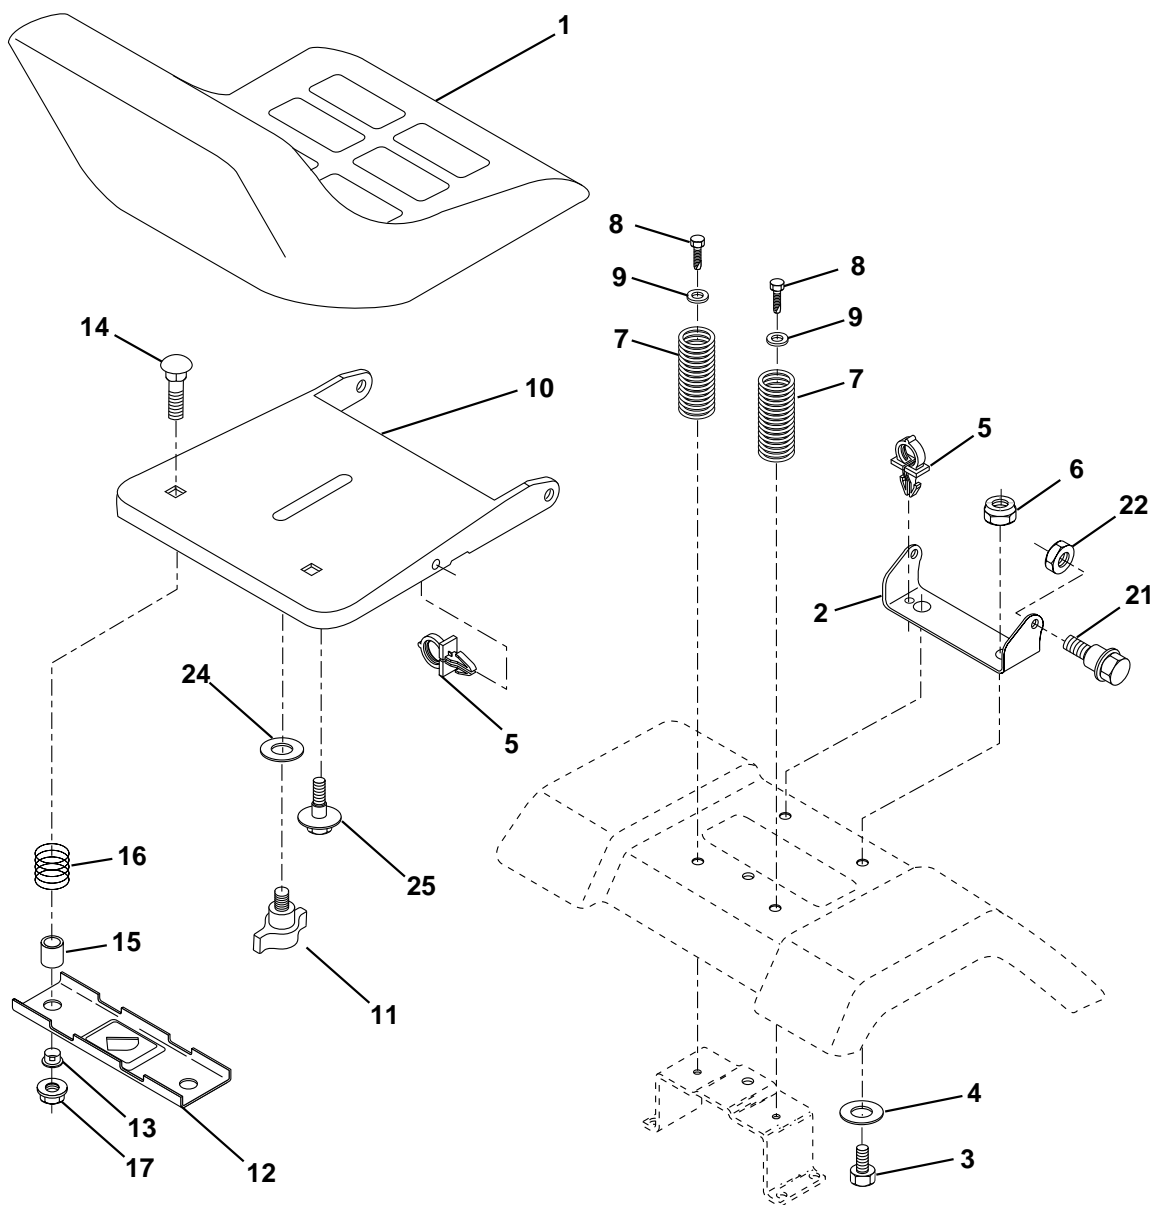

REPAIR PARTS

TRACTOR - - MODEL NUMBER PR18542STC

SEAT ASSEMBLY

KEY NO.	PART NO.	DESCRIPTION
1	171683	Seat
2	140551	Bracket Pivot Seat 8 720
3	71110616	Bolt Fin Hex 3/8-16 Unc X 1
4	19131610	Washer 13/32 X 1 X 10 Ga
5	145006	Clip Push-In
6	73800600	Nut Hex w/Ins. 3/8-16 Unc
7	124181X	Spring Seat Cprsn 2 250 Blk Zi
8	17000616	Screw 3/8-16 X 1.5
9	19131614	Washer 13/32 X 1 X 14 Ga.
10	174894	Pan Seat
11	166369	Knob Seat

KEY NO.	PART NO.	DESCRIPTION
12	121246X	Bracket Mounting Switch
13	121248X	Bushing Snap Blk Nyl 50 Id
14	72050412	Bolt Rdhd Sqnk 1/4-20x1-1/2
15	134300	Spacer Split 28x 88
16	121250X	Spring Cprsn
17	123976X	Nut Lock 1/4 Lge Flg Gr 5 Zinc
21	171852	Bolt Shoulder 5/16-18 Unc
22	73800500	Nut Hex Lock W/Ins 5/16-18
24	19171912	Washer 17/32 X 1-3/16 X 12 Ga.
25	127018X	Bolt Shoulder 5/16-18 X 62

NOTE: All component dimensions given in U.S. inches
1 inch = 25.4 mm