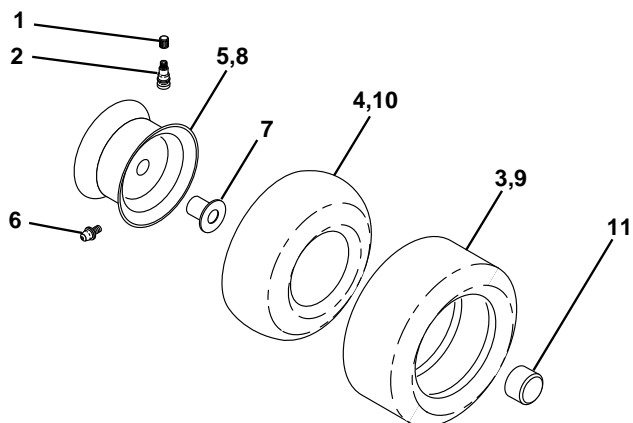

WHEELS AND TIRES

KEY NO.	PART NO.	DESCRIPTION
1	59192	Cap Valve Tire
2	65139	Stem Valve
3	170455	Tire F T 15 X 6 0 - 6 Service M
4	59904	Tube Front (Service Item Only)
5	106732X421	Rim Asm 6"front Service
6	278H	Fitting Grease (Front Wheel Only)
7	9040H	Bearing Flange (Front Wheel Only)
8	106108X421	Rim Asm 8"rear Service
9	170456	Tire R T 20x10-8 C Service M
10	7152J	Tube Rear (Service Item Only)
11	104757X428	Cap Axle Blk 1 50 X 1 00
--	144334	Sealant, Tire (10 oz. Tube)

NOTE: All component dimensions given in U.S. inches
1 inch = 25.4 mm