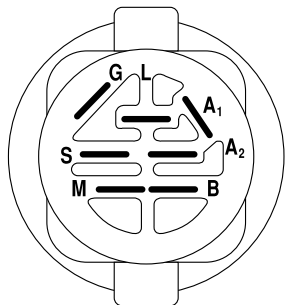

**TRACTOR - - MODEL NUMBER PR1842STA PRODUCT NUMBER 954 56 82-05
SCHEMATIC**

IGNITION SWITCH

POSITION	CIRCUIT	"MAKE"
OFF	M+G+A1	NONE
RUN/LIGHT	B+A1	A2+L
RUN	B+A1	NONE
START	B + S + A1	NONE

NOTE
YOUR TRACTOR IS EQUIPPED WITH A SPECIAL ALTERNATOR SYSTEM. THE LIGHTS ARE NOT CONNECTED TO THE BATTERY, BUT HAVE THEIR OWN ELECTRICAL SOURCE. BECAUSE OF THIS, THE BRIGHTNESS OF THE LIGHTS WILL CHANGE WITH ENGINE SPEED. AT IDLE THE LIGHTS WILL DIM. AS THE ENGINE IS SPEEDED UP, THE LIGHTS WILL BECOME THEIR BRIGHTEST.

WIRING INSULATED CLIPS

NOTE: IF WIRING INSULATED CLIPS WERE REMOVED FOR SERVICING OF UNIT, THEY SHOULD BE REPLACED TO PROPERLY SECURE YOUR WIRING.

NON-REMOVABLE CONNECTIONS

REMOVABLE CONNECTIONS

REPAIR PARTS

NOTE: All component dimensions given in U.S. inches
1 inch = 25.4 mm

REPAIR PARTS

TRACTOR - - MODEL NUMBER PR1842STA PRODUCT NUMBER 954 56 82-05
MOWER LIFT

REPAIR PARTS

TRACTOR - - MODEL NUMBER PR1842STA PRODUCT NUMBER 954 56 82-05
MOWER LIFT

KEY NO.	PART NO.	DESCRIPTION
1	159460	Wire Asm Inner/Sprg W/plunger LT
2	159471	Shaft Asm Lift RH w/Inf
3	105767X	Pin Groove 1 500 Zinc
4	12000002	E Ring #5133-62
5	19211621	Washer 21/32 X 1 X 21 Ga
6	120183X	Bearing Nylon Blk 629 Id
7	125631X	Grip Handle
8	170770	Button Plunger Yellow
11	139865	Link Lift LH Fixed Length
12	139866	Link Lift RH Fixed Length
13	4939M	Retainer Spring
15	173288	Link Front
16	73350800	Nut Jam Hex 1/2-13 Unc
17	175689	Trunnion
18	73800800	Nut Lock w/Wsh 1/2-13 Unc
19	139868	Arm Suspension Rear
20	163552	Retainer Spring
31	169865	Bearing Pvt Lift
32	73540600	Nut Crownlock 3/8 - 24
36	155097	Pointer Height Indicator
37	123935X	Plug Hole Blk 1.485/1.515 Dia.
38	17060516	Screw Thdrol 5/16-18 x 1
40	19112410	Washer 11/32 x 1-1/2 10 Ga.
41	155098	Indicator Height STLT