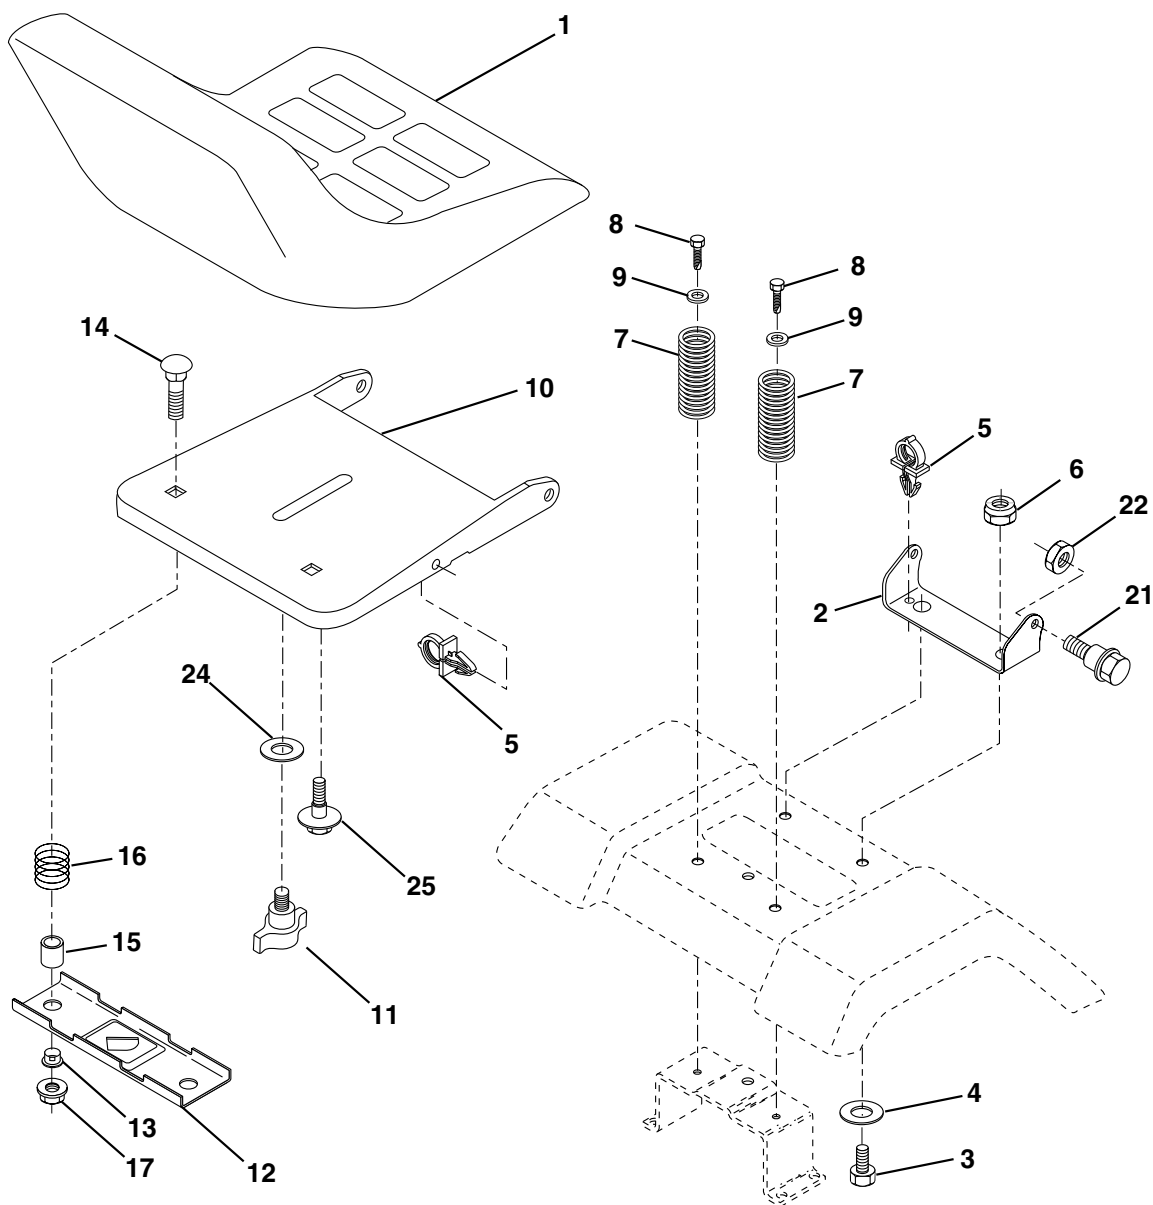

NOTE: All component dimensions given in U.S. inches
1 inch = 25.4 mm

REPAIR PARTS

TRACTOR - - MODEL NUMBER PR1842STA PRODUCT NUMBER 954 56 82-05 STEERING ASSEMBLY

REPAIR PARTS**TRACTOR - - MODEL NUMBER PR1842STA PRODUCT NUMBER 954 56 82-05
STEERING ASSEMBLY**

NOTE: All component dimensions given in U.S. inches
1 inch = 25.4 mm

REPAIR PARTS

TRACTOR - - MODEL NUMBER PR1842STA PRODUCT NUMBER 954 56 82-05
SEAT ASSEMBLY

KEY NO.	PART NO.	DESCRIPTION
1	171683	Seat
2	140551	Bracket Pivot Seat 8 720
3	71110616	Bolt Fin Hex 3/8-16 Unc X 1
4	19131610	Washer 13/32 X 1 X 10 Ga
5	145006	Clip Push-In
6	73800600	Nut Hex w/Ins. 3/8-16 Unc
7	124181X	Spring Seat Cprsn 2 250 Blk Zi
8	17000616	Screw 3/8-16 X 1.5
9	19131614	Washer 13/32 X 1 X 14 Ga.
10	174894	Pan Seat
11	166369	Knob Seat