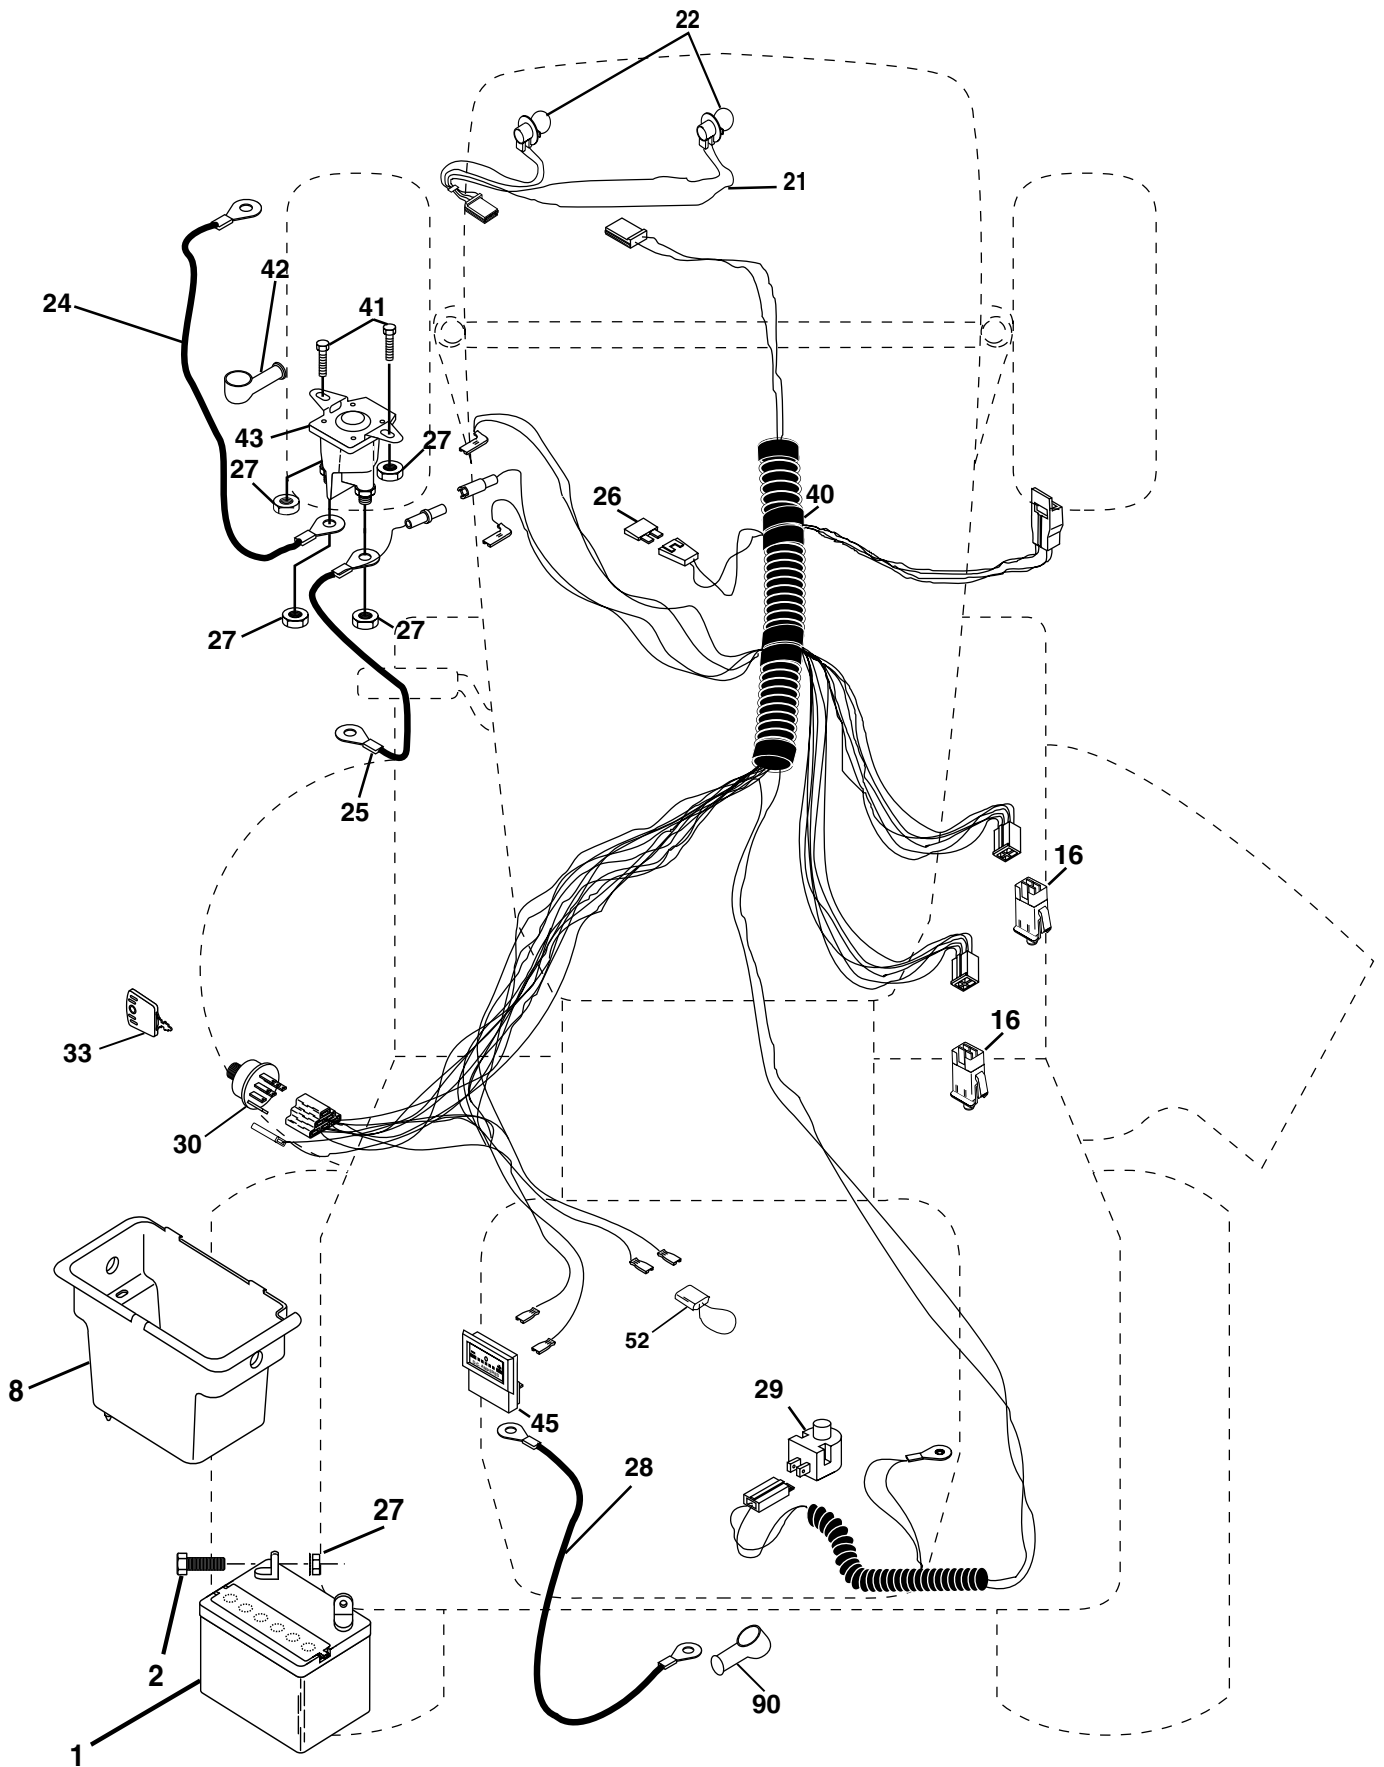

**TRACTOR - - MODEL NUMBER PR1842STA PRODUCT NUMBER 954 56 82-05
SCHEMATIC**

IGNITION SWITCH

POSITION	CIRCUIT	"MAKE"
OFF	M+G+A1	NONE
RUN/LIGHT	B+A1	A2+L
RUN	B+A1	NONE
START	B + S + A1	NONE

NOTE
YOUR TRACTOR IS EQUIPPED WITH A SPECIAL ALTERNATOR SYSTEM. THE LIGHTS ARE NOT CONNECTED TO THE BATTERY, BUT HAVE THEIR OWN ELECTRICAL SOURCE. BECAUSE OF THIS, THE BRIGHTNESS OF THE LIGHTS WILL CHANGE WITH ENGINE SPEED. AT IDLE THE LIGHTS WILL DIM. AS THE ENGINE IS SPEEDED UP, THE LIGHTS WILL BECOME THEIR BRIGHTEST.

WIRING INSULATED CLIPS

NOTE: IF WIRING INSULATED CLIPS WERE REMOVED FOR SERVICING OF UNIT, THEY SHOULD BE REPLACED TO PROPERLY SECURE YOUR WIRING.

NON-REMOVABLE CONNECTIONS

REMOVABLE CONNECTIONS

REPAIR PARTS

TRACTOR - - MODEL NUMBER PR1842STA PRODUCT NUMBER 954 56 82-05
ELECTRICAL

REPAIR PARTS

TRACTOR - - MODEL NUMBER PR1842STA PRODUCT NUMBER 954 56 82-05
ELECTRICAL

KEY NO.	PART NO.	DESCRIPTION
1	163465	Battery
2	74760412	Bolt Hex Hd 1/4-20unc X 3/4
8	176689	Battery Box
16	176138	Switch Interlock Push-In
21	175685	Harness Socket Light
22	4152J	Bulb, Light # 1156
24	4799J	Cable Battery
25	146147	Cable Battery 6 Ga Red w/16 wire
26	175158	Fuse
27	73510400	Nut Keps Hex 1/4-20 Unc
28	4207J	Cable Ground 6ga 12 black
29	121305X	Switch Plunger Nc Gray
30	175566	Switch Ign
33	140401	Key Ign Molded Generic
40	179720	Harness Ign
41	71110408	Bolt Fin Hex 1/4-20uncx 1/2
42	131563	Cover Terminal Red
43	178861	Solenoid
45	121433X	Ammeter Rectangular
52	141940	Protection Loop
90	180449	Cover Terminal

NOTE: All component dimensions given in U.S. inches
1 inch = 25.4 mm

REPAIR PARTS

TRACTOR - - MODEL NUMBER PR1842STA PRODUCT NUMBER 954 56 82-05
MOWER LIFT

REPAIR PARTS

TRACTOR - - MODEL NUMBER PR1842STA PRODUCT NUMBER 954 56 82-05
MOWER LIFT