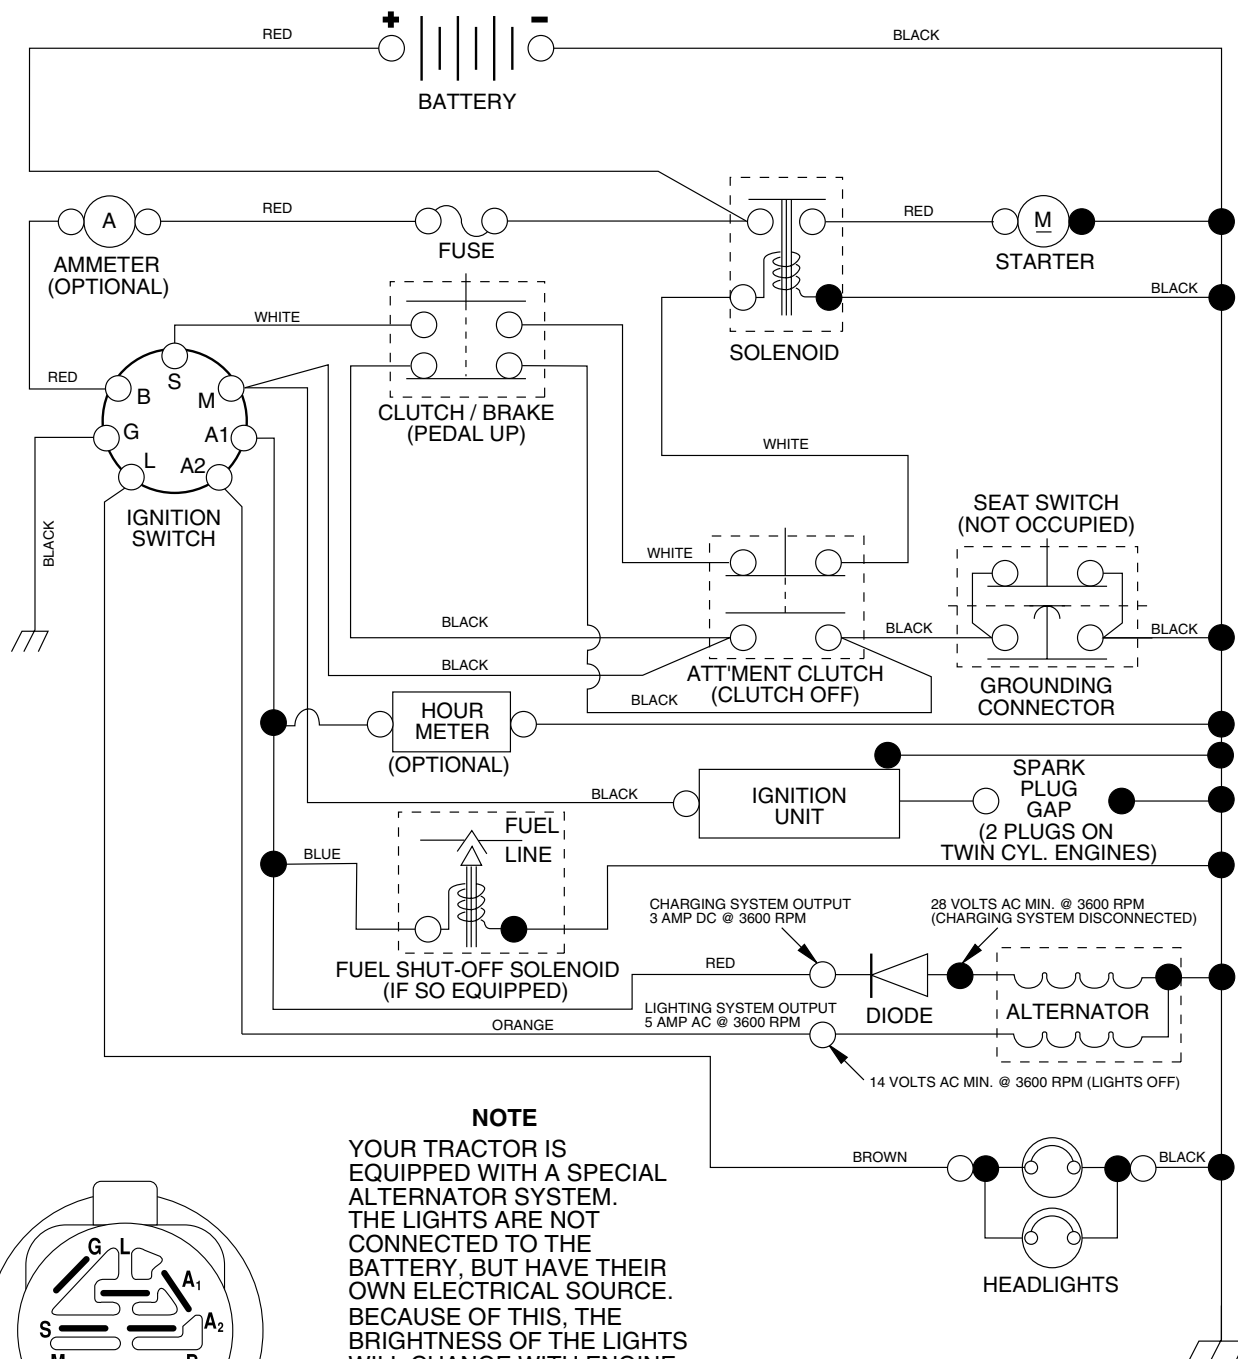

**TRACTOR - - MODEL NUMBER PR1842STA PRODUCT NUMBER 954 56 82-05
SCHEMATIC**

IGNITION SWITCH

POSITION	CIRCUIT	"MAKE"
OFF	M+G+A1	NONE
RUN/LIGHT	B+A1	A2+L
RUN	B+A1	NONE
START	B + S + A1	NONE

NOTE
YOUR TRACTOR IS EQUIPPED WITH A SPECIAL ALTERNATOR SYSTEM. THE LIGHTS ARE NOT CONNECTED TO THE BATTERY, BUT HAVE THEIR OWN ELECTRICAL SOURCE. BECAUSE OF THIS, THE BRIGHTNESS OF THE LIGHTS WILL CHANGE WITH ENGINE SPEED. AT IDLE THE LIGHTS WILL DIM. AS THE ENGINE IS SPEEDED UP, THE LIGHTS WILL BECOME THEIR BRIGHTEST.

WIRING INSULATED CLIPS

NOTE: IF WIRING INSULATED CLIPS WERE REMOVED FOR SERVICING OF UNIT, THEY SHOULD BE REPLACED TO PROPERLY SECURE YOUR WIRING.

NON-REMOVABLE CONNECTIONS

REMOVABLE CONNECTIONS

REPAIR PARTS

TRACTOR - - MODEL NUMBER PR1842STA PRODUCT NUMBER 954 56 82-05
ELECTRICAL

REPAIR PARTS

TRACTOR - - MODEL NUMBER PR1842STA PRODUCT NUMBER 954 56 82-05
ELECTRICAL

KEY NO.	PART NO.	DESCRIPTION
1	163465	Battery
2	74760412	Bolt Hex Hd 1/4-20unc X 3/4
8	176689	Battery Box
16	176138	Switch Interlock Push-In
21	175685	Harness Socket Light
22	4152J	Bulb, Light # 1156
24	4799J	Cable Battery
25	146147	Cable Battery 6 Ga Red w/16 wire
26	175158	Fuse
27	73510400	Nut Keps Hex 1/4-20 Unc
28	4207J	Cable Ground 6ga 12 black
29	121305X	Switch Plunger Nc Gray
30	175566	Switch Ign
33	140401	Key Ign Molded Generic
40	179720	Harness Ign
41	71110408	Bolt Fin Hex 1/4-20uncx 1/2
42	131563	Cover Terminal Red
43	178861	Solenoid
45	121433X	Ammeter Rectangular
52	141940	Protection Loop
90	180449	Cover Terminal