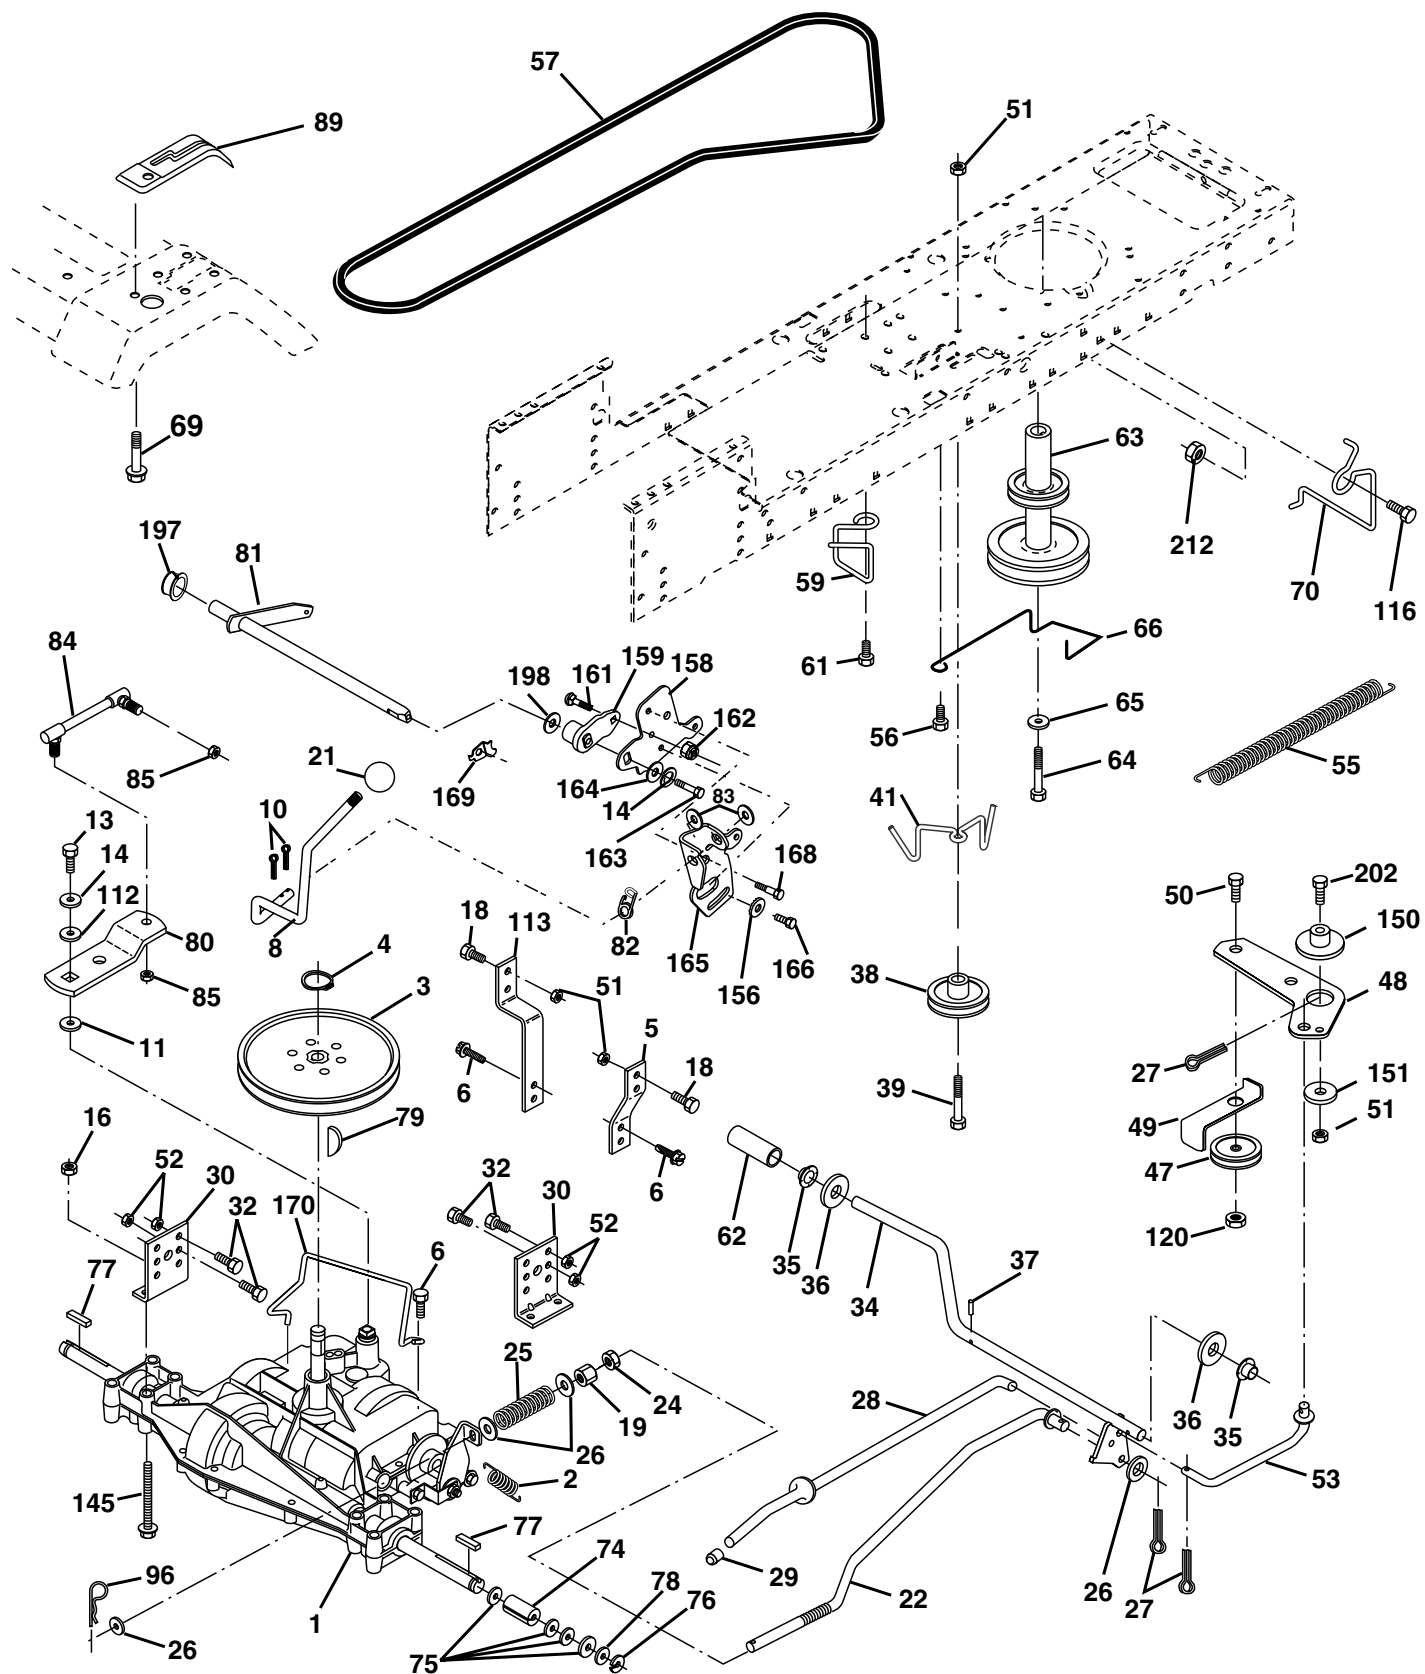

REPAIR PARTS

TRACTOR - - MODEL NUMBER PR1842STA PRODUCT NUMBER 954 56 82-05
DRIVE

REPAIR PARTS

**TRACTOR - - MODEL NUMBER PR1842STA PRODUCT NUMBER 954 56 82-05
DRIVE**

KEY NO.	PART NO.	DESCRIPTION	KEY NO.	PART NO.	DESCRIPTION
1	-----	Transaxle Peerless (206-545C) (Order parts from transaxle manufacturer)	63	175410	Engine Pulley
2	146682	Spring Return Brake T/a Zinc	64	71170764	Bolt Hex
3	123666X	Pulley Transaxle 18" tires	65	10040700	Washer Lock Hvy Hlcl Spr 7/16
4	12000028	Ring Retainer #5100-62	66	154778	Keeper Belt Engine Foolproof
5	121520X	Strap Torque 30 Degrees	69	142432	Screw Hex wsh HiLo 1/4 x 1/2 unc
6	17060512	Screw 5/16-18 X 3/4	70	134683	Guide Belt Mower Drive RH
8	165619	Rod Shift Fender Adjust Lt	74	137057	Spacer Axle
10	76020416	Pin Cotter 1/8 X 1 Cad	75	121749X	Washer 25/32 X 1 1/4 X 16 Ga
11	105701X	Washer Plate Shf 388 Sq Hole	76	12000001	E-ring#5133-75
13	74550412	Bolt 1/4-28 Unf Gr 8 W/Patch	77	123583X	Key Square 2 0 X 1845/ 1865
14	10040400	Washer Lock Hvy Helical	78	121748X	Washer 25/32 X 1-5/8 X 16 Ga
16	73800500	Nut Lock Hex w/ins 5/16-18	79	2228M	Key Woodruff #9 3/16 x 3/4
18	74780616	Bolt, Fin Hex 3/8-16 UNC x 1 Gr. 5	80	145090	Arm Shift
19	73800600	Nut Lock 3/8-16 Unc	81	165592	Shaft Asm Cross Tapered PMST/20
21	140845	Knob	82	123782X	Spring Torsion T/a
22	130804	Rod Brake Blk Zinc 26 840	83	19171216	Washer 17/32 X 3/4 X 16 Ga
24	73350600	Nut Hex Jam 3/8-16 Unc	84	166231	Link Transaxle PMST/20" Zinc
25	106888X	Spring Rod Brake 2 00 Zinc	85	150360	Nut Lock Center 1/4 - 28 FNTHD
26	19131316	Washer 13/32 X 13/16 X 16 Ga	89	169372X428	Console Shift STLT
27	76020412	Pin Cotter 1/8 X 3/4 Cad	96	4497H	Retainer Spring 1"
28	175765	Rod Brake Parking LT/YT	112	19091210	Washer 9/32 x 3/4 x 10 Ga.
29	71673	Cap Brake Parking	113	127285X	Strap Torque LT
30	169592	Bracket Mtg Transaxle	116	72140608	Bolt Rdhd Sq Neck 3/8-16 x 1
32	74760512	Bolt Hex Hd 5/16-18unc X 3/4	120	73900600	Nut Lock Flg. 3/8-16 Unc
34	175578	Shaft Asm Pedal Foot	145	74490540	Bolt Hex FLGHD 5/16-18 Gr. 5
35	120183X	Bearing Nylon Blk 629 Id	150	175456	Spacer Retainer
36	19211616	Washer 21/32 X 1 X 16 Ga	151	19133210	Washer 13/32 x 2 x 10
37	1572H	Pin Roll 3/16 X 1"	156	166002	Washer Srrted 5/16ID x 1.125
38	179114	Pulley Composite Flat	158	165589	Bracket Shift Mount
39	74760648	Bolt Fin Hex 3/8-16 unc X 3	159	165494	Hub Tapered Flange Shift Lt
41	175556	Keeper Belt Flat Idler	161	72140406	Bolt Rdhd Sqnk 1/4-20 x 3/4 Gr
47	127783	Pulley Idler V Groove Plastic	162	73680400	Nut Crownlock 1/4-20 Unc
48	154407	Bellcrank Asm	163	74780416	Bolt Hex Fin 1/4-20 Unc x 1 Gr 5
49	123205X	Retainer Belt Style Spring	164	19091010	Washer 5/8 x .281 x 10 Ga
50	74760624	Bolt Hex Hd 3/8-16unc X 1-1/2	165	165623	Bracket Pivot Lever
51	73680600	Nut Crownlock 3/8-16 Unc	166	166880	Screw 5/16-18 x 5/8
52	73680500	Nut Crownlock 5/16-18 Unc	168	165492	Bolt Shoulder 5/16-18 x .561
53	105710X	Link Clutch	169	165580	Plate Fastening
55	105709X	Spring Return Clutch 6 75	170	178394	Keeper Belt Transaxle Gear
56	17060620	Screw 3/8-16 x 1-1/4	197	169613	Nyliner Snap-In
57	130801	V-Belt Ground Drive 95 25	198	169593	Washer Nyliner
59	169691	Keeper Belt Span Ctr	202	72110612	Bolt Carr Sh 3/8-16 x 1-1/2 Gr. 5
61	17120614	Screw 3/8-16 x .875	212	145212	Nut Hexflange Lock
62	8883R	Cover Pedal Blk Round			

NOTE: All component dimensions given in U.S. inches
1 inch = 25.4 mm