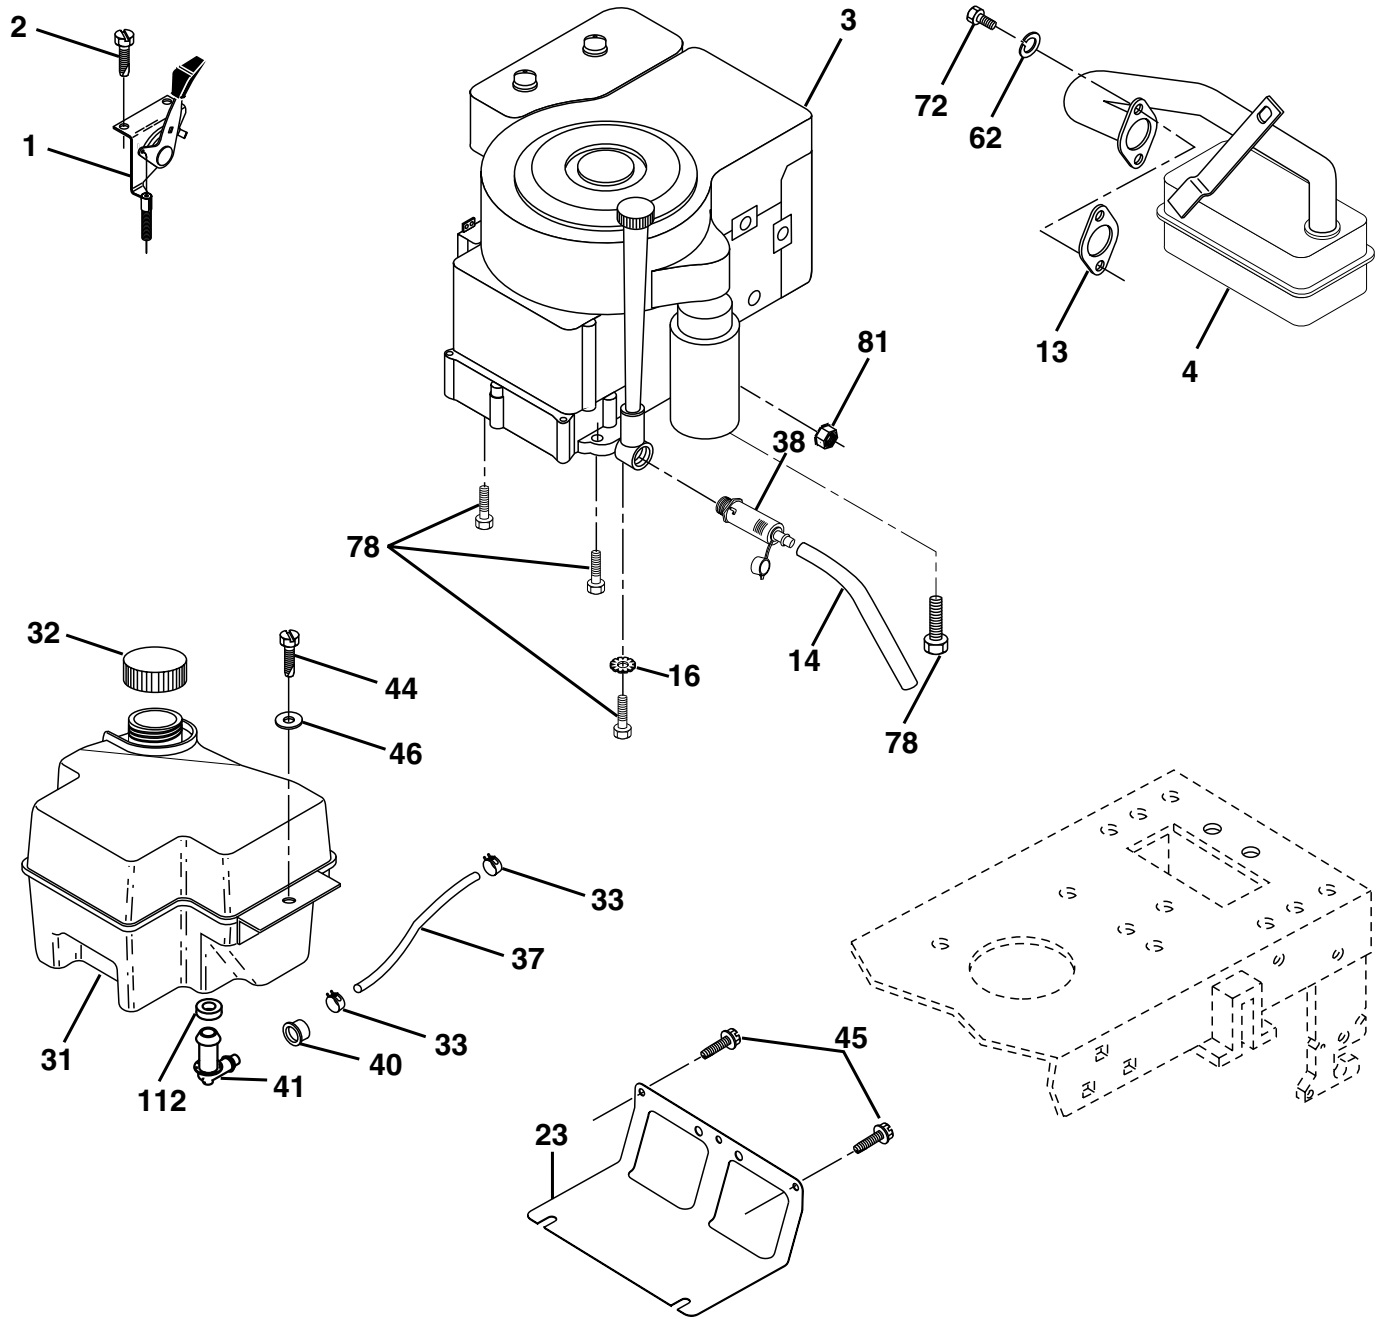

NOTE: All component dimensions given in U.S. inches
1 inch = 25.4 mm

REPAIR PARTS

TRACTOR - - MODEL NUMBER PR1842STA PRODUCT NUMBER 954 56 82-05 DECALS

KEY NO.	PART NO.	DESCRIPTION	KEY NO.	PART NO.	DESCRIPTION
1	156369	Decal Oper	11	172743	Decal Ins Strg Whl
2	176305	Decal Fender Side	14	160396	Decal V-Belt Schematic
3	176308	Decal Hood LH	16	176307	Decal Hood Rh
4	182005	Decal Side Panel Logo	18	173587	Decal Fender Reflector RH
5	181564	Decal HP Engine	19	173589	Decal Fender Reflector LH
6	179128	Decal Deck "B" 42"	20	145005	Decal Bat Dan/Psn
8	170563	Decal Warning Mult-Language	--	179768X428	Pad Footrest LH
9	172740	Decal Fender Logo	--	179769X428	Pad Footrest RH
10	157140	Decal Fender Danger E/F	--	138311	Decal Handle Lft Height Adjust
			--	181347	Manual Owner's (English)
			--	181348	Manual Owner's (French)

WHEELS AND TIRES

KEY NO.	PART NO.	DESCRIPTION
1	59192	Cap Valve Tire
2	65139	Stem Valve
3	170455	Tire F Ts 15 X 6 0 - 6 Service
4	59904	Tube Front (Service Item Only)
5	106732X421	Rim Asm 6"front Service
6	278H	Fitting Grease (Front Wheel Only)
7	9040H	Bearing Flange (Front Wheel Only)
8	106108X421	Rim Asm 8"rear Service
9	170456	Tire R Ts 20x10-8 C Service
10	7152J	Tube Rear (Service Item Only)
11	104757X421	Cap Axle 1 50 X 1 00
--	144334	Sealant, Tire (10 oz. Tube)

NOTE: All component dimensions given in U.S. inches
1 inch = 25.4 mm

REPAIR PARTS

TRACTOR - - MODEL NUMBER PR1842STA PRODUCT NUMBER 954 56 82-05
ENGINE

OPTIONAL EQUIPMENT
Spark Arrester

REPAIR PARTS

TRACTOR - - MODEL NUMBER PR1842STA PRODUCT NUMBER 954 56 82-05
ENGINE

NOTE: All component dimensions given in U.S. inches
1 inch = 25.4 mm

REPAIR PARTS

TRACTOR - - MODEL NUMBER PR1842STA PRODUCT NUMBER 954 56 82-05
MOWER LIFT

REPAIR PARTS

TRACTOR - - MODEL NUMBER PR1842STA PRODUCT NUMBER 954 56 82-05
MOWER LIFT