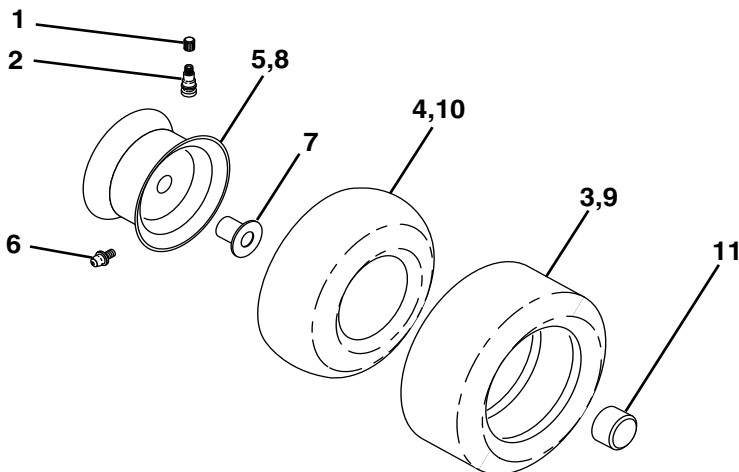

NOTE: All component dimensions given in U.S. inches
1 inch = 25.4 mm

REPAIR PARTS

TRACTOR - - MODEL NUMBER PR1842STA PRODUCT NUMBER 954 56 82-05 DECALS

KEY NO.	PART NO.	DESCRIPTION	KEY NO.	PART NO.	DESCRIPTION
1	156369	Decal Oper	11	172743	Decal Ins Strg Whl
2	176305	Decal Fender Side	14	160396	Decal V-Belt Schematic
3	176308	Decal Hood LH	16	176307	Decal Hood Rh
4	182005	Decal Side Panel Logo	18	173587	Decal Fender Reflector RH
5	181564	Decal HP Engine	19	173589	Decal Fender Reflector LH
6	179128	Decal Deck "B" 42"	20	145005	Decal Bat Dan/Psn
8	170563	Decal Warning Mult-Language	--	179768X428	Pad Footrest LH
9	172740	Decal Fender Logo	--	179769X428	Pad Footrest RH
10	157140	Decal Fender Danger E/F	--	138311	Decal Handle Lft Height Adjust
			--	181347	Manual Owner's (English)
			--	181348	Manual Owner's (French)

WHEELS AND TIRES

KEY NO.	PART NO.	DESCRIPTION
1	59192	Cap Valve Tire
2	65139	Stem Valve
3	170455	Tire F Ts 15 X 6 0 - 6 Service
4	59904	Tube Front (Service Item Only)
5	106732X421	Rim Asm 6"front Service
6	278H	Fitting Grease (Front Wheel Only)
7	9040H	Bearing Flange (Front Wheel Only)
8	106108X421	Rim Asm 8"rear Service
9	170456	Tire R Ts 20x10-8 C Service
10	7152J	Tube Rear (Service Item Only)
11	104757X421	Cap Axle 1 50 X 1 00
--	144334	Sealant, Tire (10 oz. Tube)

NOTE: All component dimensions given in U.S. inches
1 inch = 25.4 mm

REPAIR PARTS

TRACTOR - - MODEL NUMBER PR1842STA PRODUCT NUMBER 954 56 82-05
ENGINE

OPTIONAL EQUIPMENT
Spark Arrester

REPAIR PARTS

TRACTOR - - MODEL NUMBER PR1842STA PRODUCT NUMBER 954 56 82-05
ENGINE