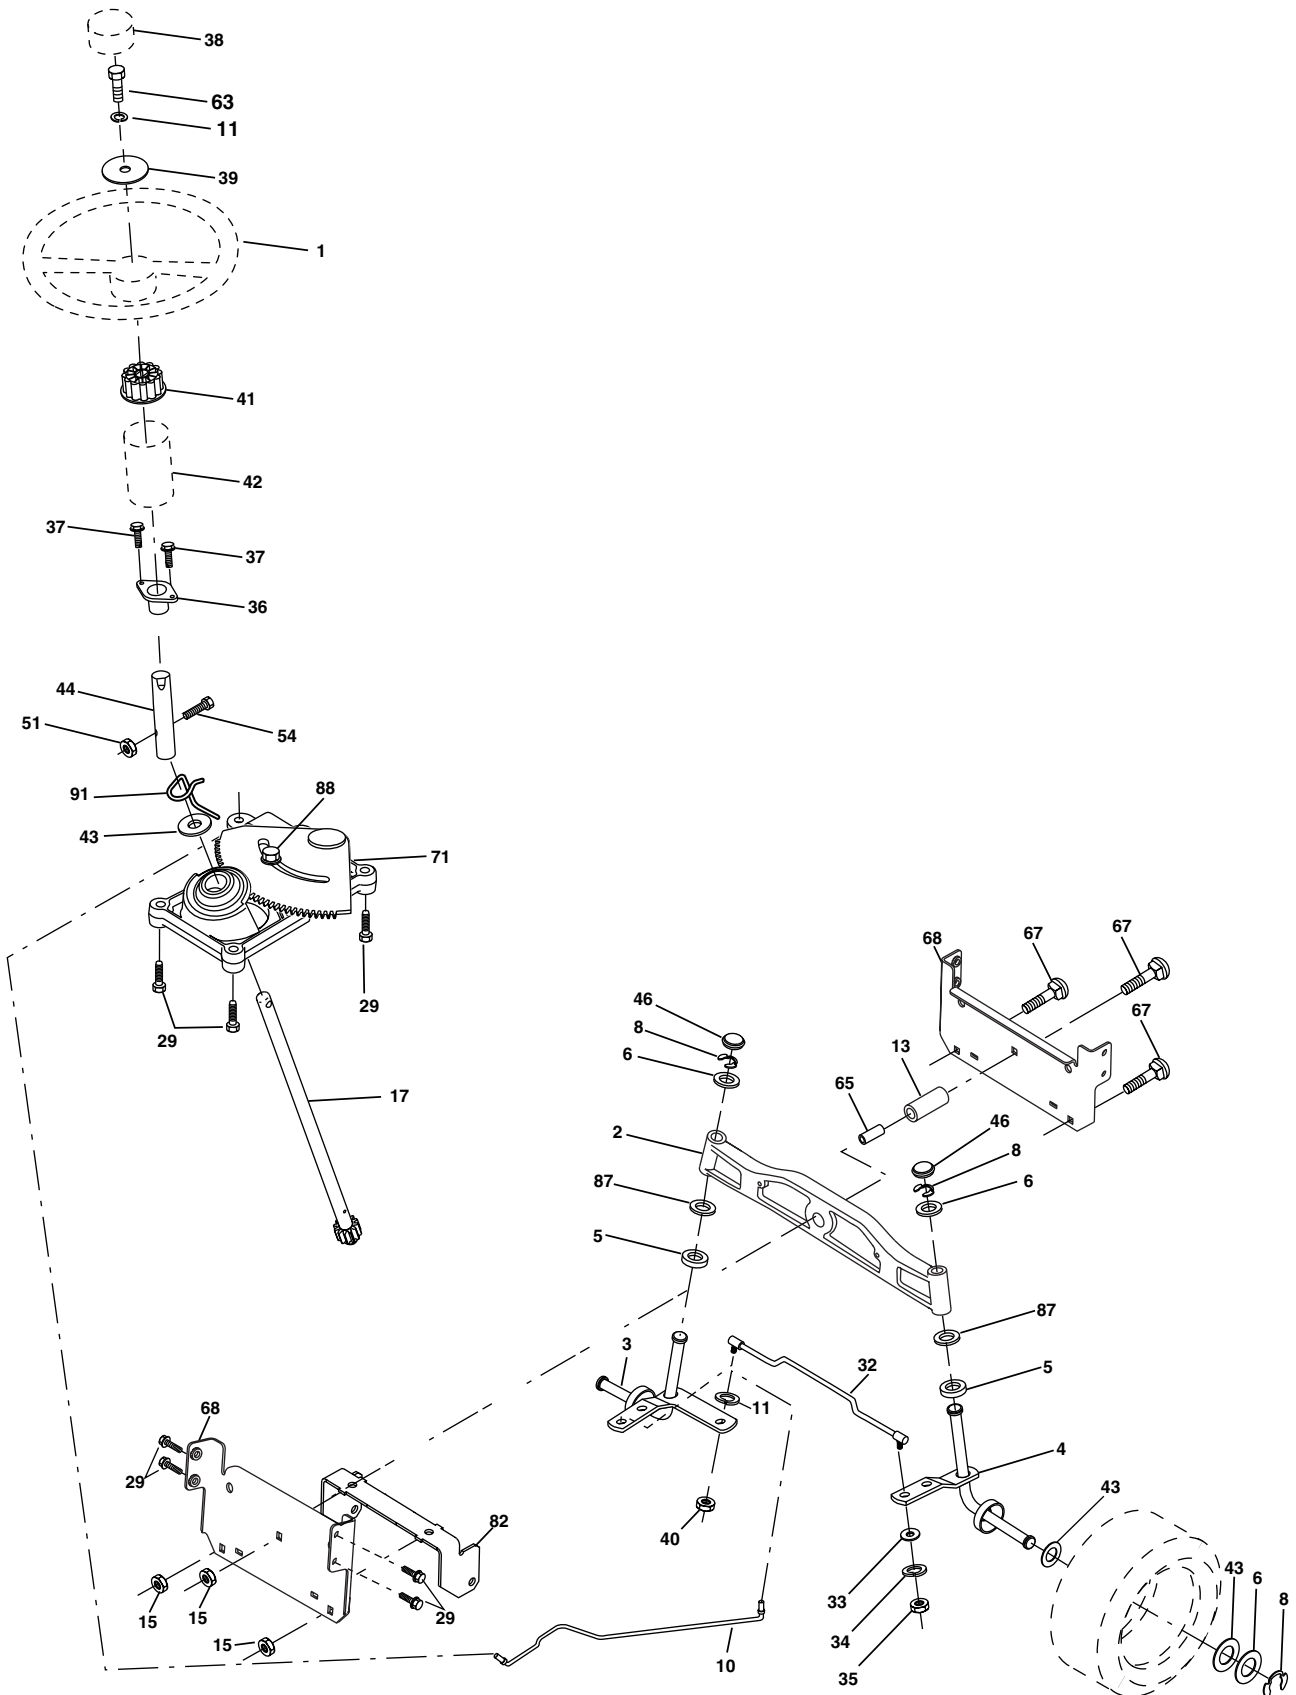

NOTE: All component dimensions given in U.S. inches
1 inch = 25.4 mm

REPAIR PARTS

TRACTOR - - MODEL NUMBER PR1842STA PRODUCT NUMBER 954 56 82-05
DRIVE

REPAIR PARTS**TRACTOR - - MODEL NUMBER PR1842STA PRODUCT NUMBER 954 56 82-05
DRIVE**

NOTE: All component dimensions given in U.S. inches
1 inch = 25.4 mm

REPAIR PARTS

TRACTOR - - MODEL NUMBER PR1842STA PRODUCT NUMBER 954 56 82-05 STEERING ASSEMBLY

REPAIR PARTS**TRACTOR - - MODEL NUMBER PR1842STA PRODUCT NUMBER 954 56 82-05
STEERING ASSEMBLY**