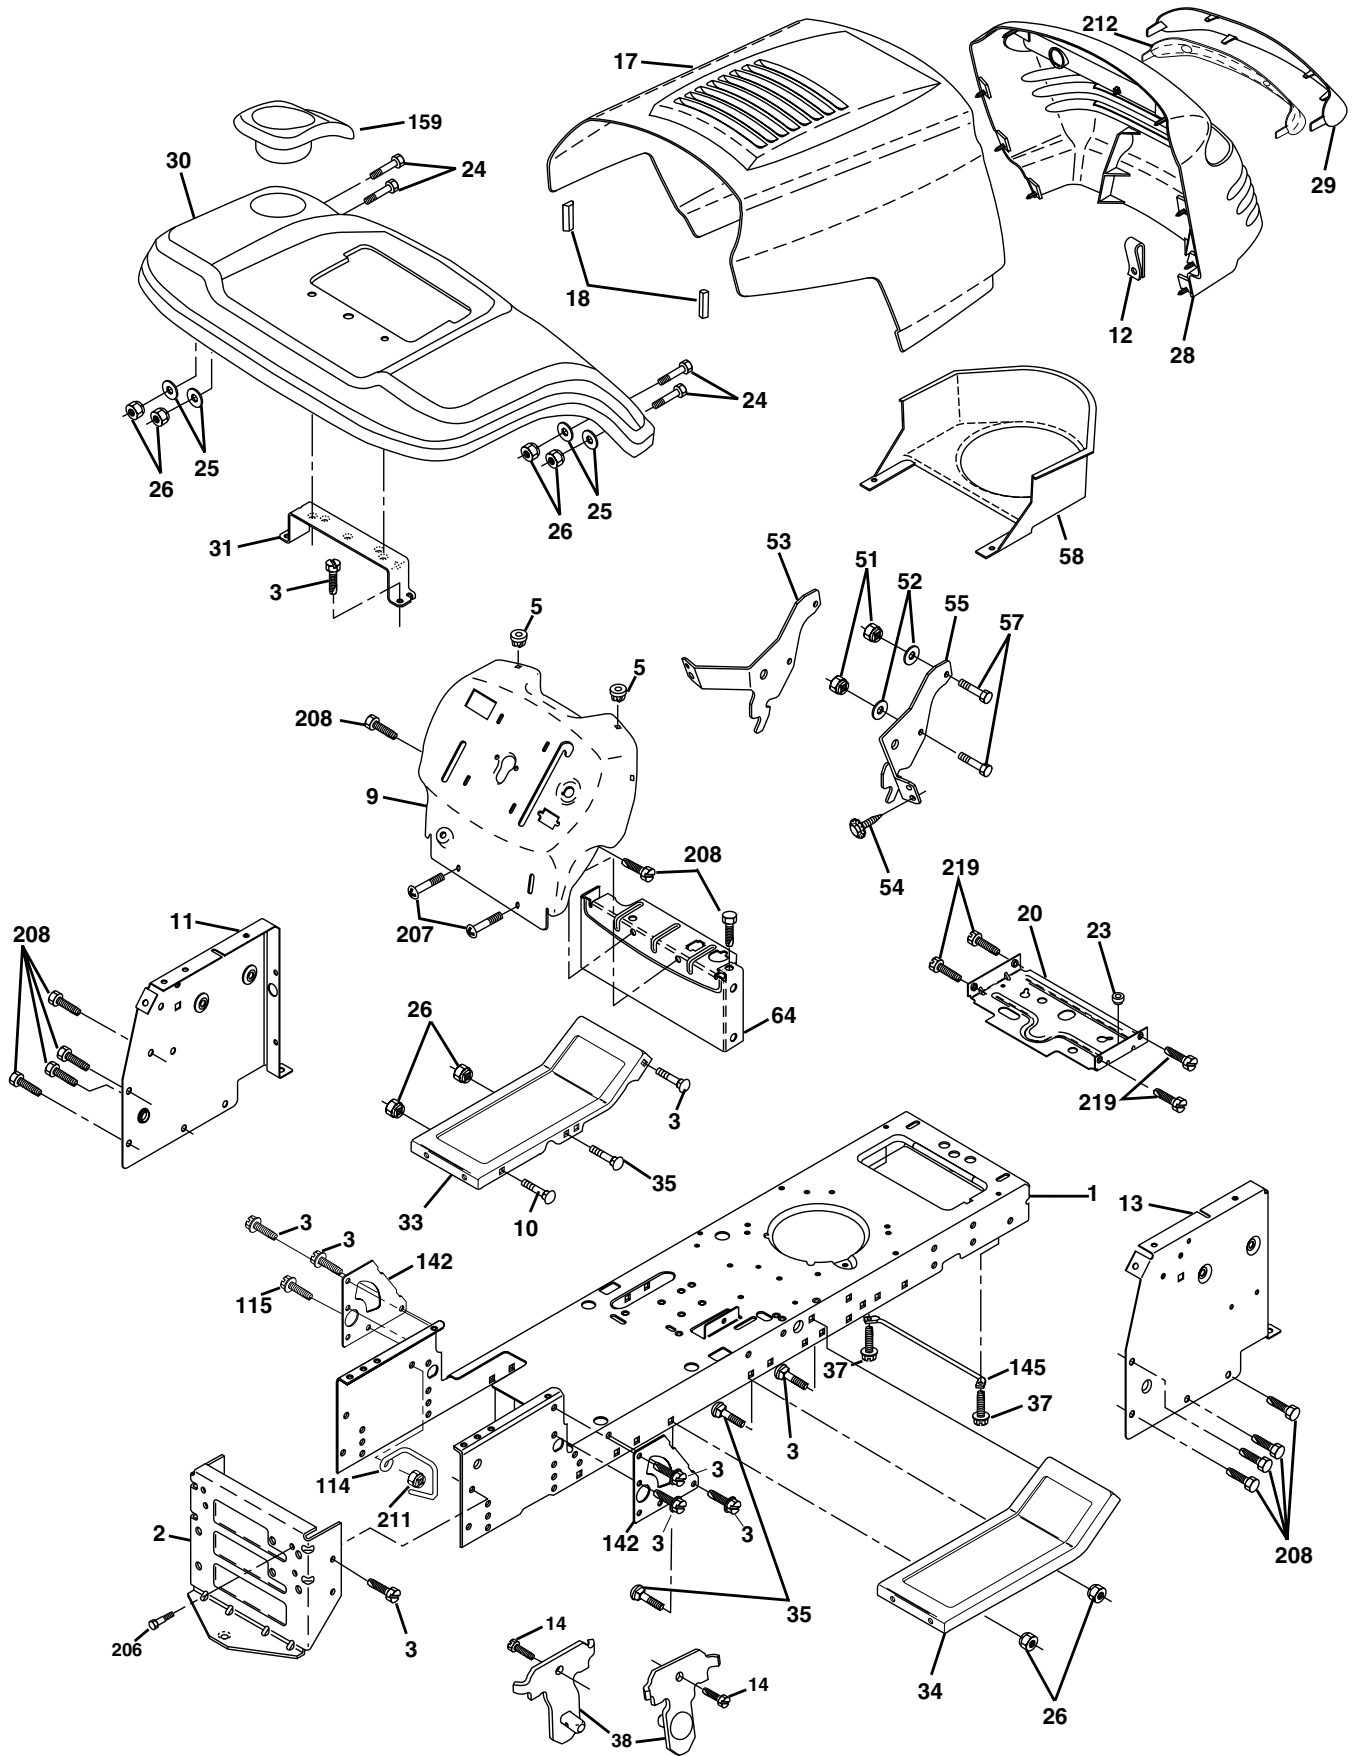

TRACTOR - - MODEL NUMBER PR1842STA PRODUCT NUMBER 954 56 82-05
ELECTRICAL

REPAIR PARTS

TRACTOR - - MODEL NUMBER PR1842STA PRODUCT NUMBER 954 56 82-05
ELECTRICAL

KEY NO.	PART NO.	DESCRIPTION
1	163465	Battery
2	74760412	Bolt Hex Hd 1/4-20unc X 3/4
8	176689	Battery Box
16	176138	Switch Interlock Push-In
21	175685	Harness Socket Light
22	4152J	Bulb, Light # 1156
24	4799J	Cable Battery
25	146147	Cable Battery 6 Ga Red w/16 wire
26	175158	Fuse
27	73510400	Nut Keps Hex 1/4-20 Unc
28	4207J	Cable Ground 6ga 12 black
29	121305X	Switch Plunger Nc Gray
30	175566	Switch Ign
33	140401	Key Ign Molded Generic
40	179720	Harness Ign
41	71110408	Bolt Fin Hex 1/4-20uncx 1/2
42	131563	Cover Terminal Red
43	178861	Solenoid
45	121433X	Ammeter Rectangular
52	141940	Protection Loop
90	180449	Cover Terminal

NOTE: All component dimensions given in U.S. inches
1 inch = 25.4 mm

REPAIR PARTS

TRACTOR - - MODEL NUMBER PR1842STA PRODUCT NUMBER 954 56 82-05
CHASSIS AND ENCLOSURES

REPAIR PARTS**TRACTOR - - MODEL NUMBER PR1842STA PRODUCT NUMBER 954 56 82-05
CHASSIS AND ENCLOSURES**

NOTE: All component dimensions given in U.S. inches
1 inch = 25.4 mm

REPAIR PARTS

TRACTOR - - MODEL NUMBER PR1842STA PRODUCT NUMBER 954 56 82-05
SEAT ASSEMBLY

KEY NO.	PART NO.	DESCRIPTION
1	171683	Seat
2	140551	Bracket Pivot Seat 8 720
3	71110616	Bolt Fin Hex 3/8-16 Unc X 1
4	19131610	Washer 13/32 X 1 X 10 Ga
5	145006	Clip Push-In
6	73800600	Nut Hex w/Ins. 3/8-16 Unc
7	124181X	Spring Seat Cprsn 2 250 Blk Zi
8	17000616	Screw 3/8-16 X 1.5
9	19131614	Washer 13/32 X 1 X 14 Ga.
10	174894	Pan Seat
11	166369	Knob Seat