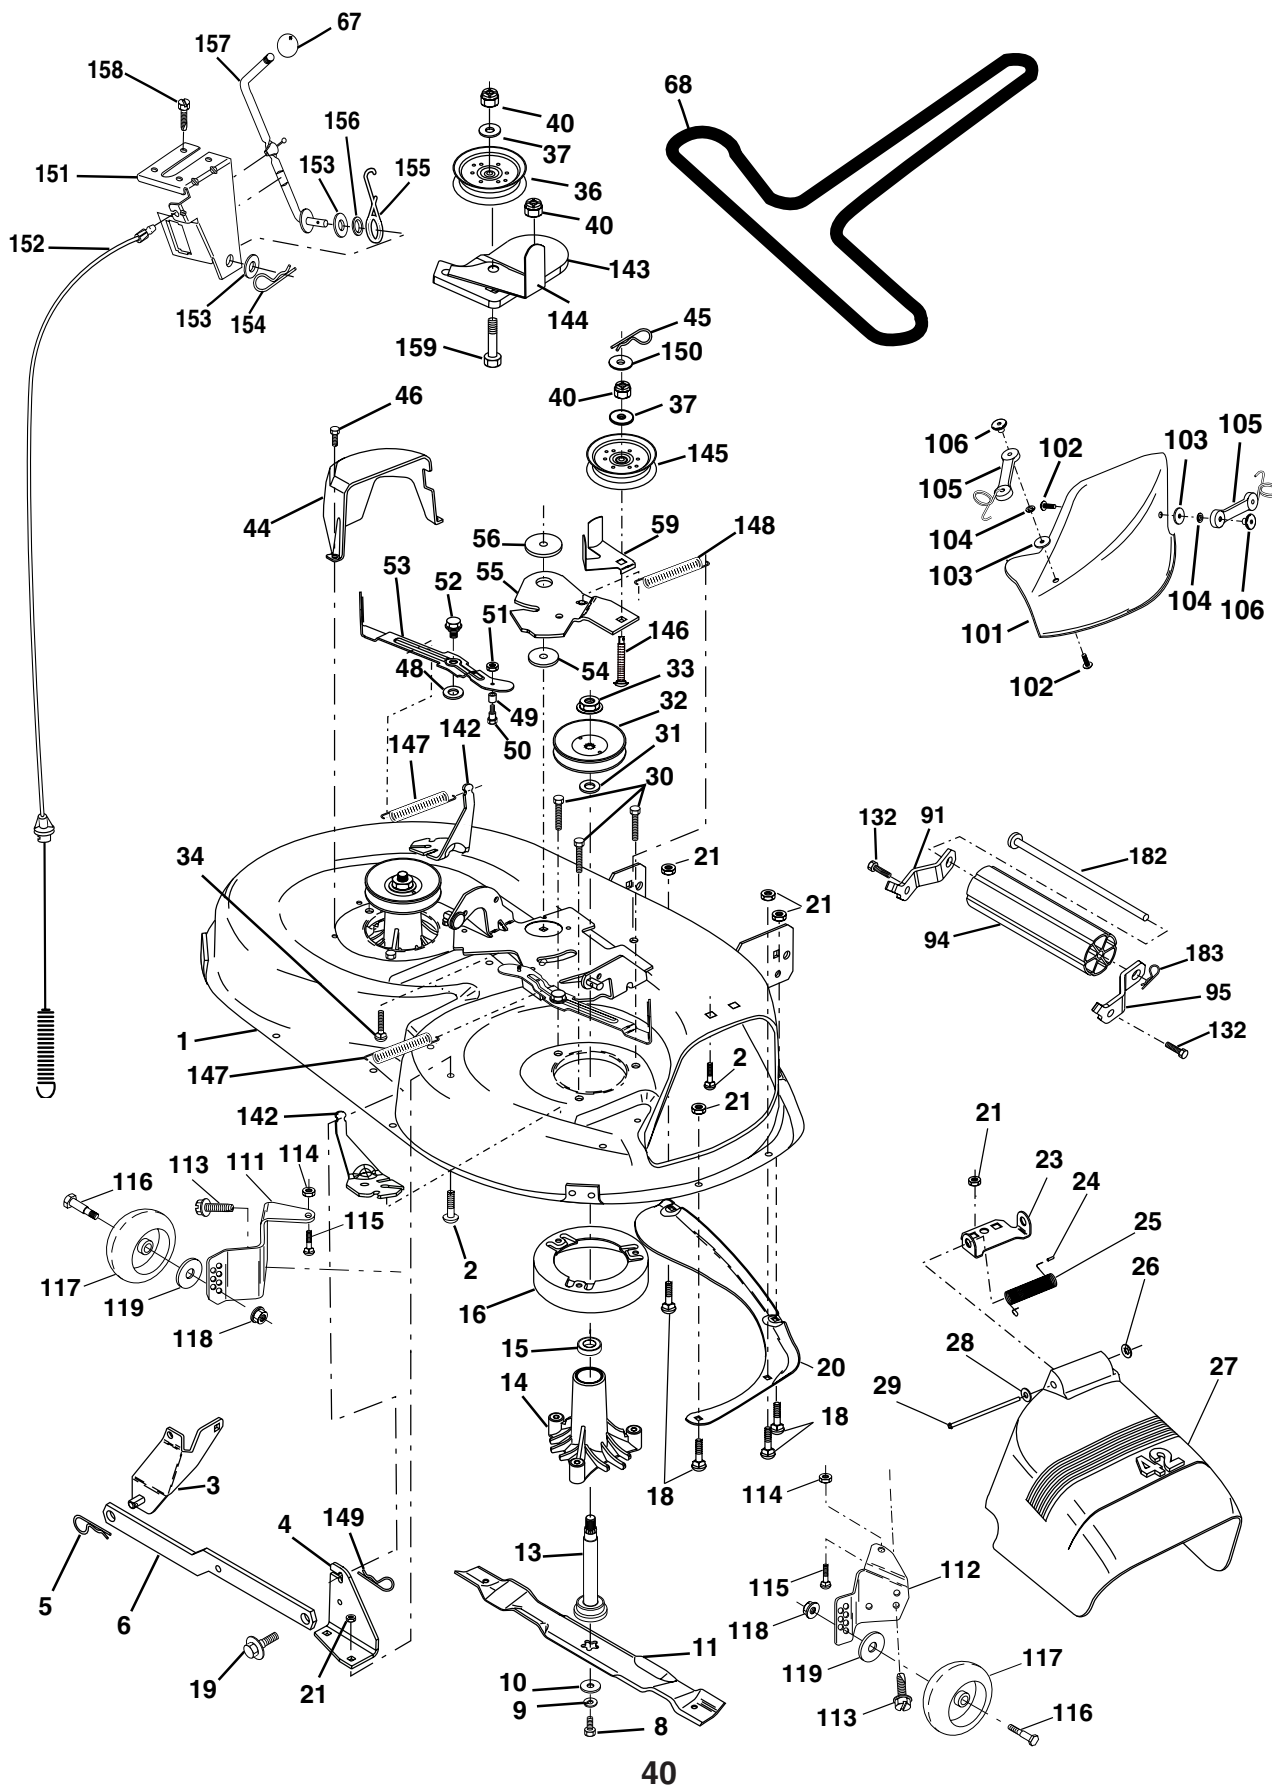

NOTE: All component dimensions given in U.S. inches
1 inch = 25.4 mm

REPAIR PARTS

TRACTOR - - MODEL NUMBER PR1842STA PRODUCT NUMBER 954 56 82-05 DECALS

KEY NO.	PART NO.	DESCRIPTION	KEY NO.	PART NO.	DESCRIPTION
1	156369	Decal Oper	11	172743	Decal Ins Strg Whl
2	176305	Decal Fender Side	14	160396	Decal V-Belt Schematic
3	176308	Decal Hood LH	16	176307	Decal Hood Rh
4	182005	Decal Side Panel Logo	18	173587	Decal Fender Reflector RH
5	181564	Decal HP Engine	19	173589	Decal Fender Reflector LH
6	179128	Decal Deck "B" 42"	20	145005	Decal Bat Dan/Psn
8	170563	Decal Warning Mult-Language	--	179768X428	Pad Footrest LH
9	172740	Decal Fender Logo	--	179769X428	Pad Footrest RH
10	157140	Decal Fender Danger E/F	--	138311	Decal Handle Lft Height Adjust
			--	181347	Manual Owner's (English)
			--	181348	Manual Owner's (French)

WHEELS AND TIRES

KEY NO.	PART NO.	DESCRIPTION
1	59192	Cap Valve Tire
2	65139	Stem Valve
3	170455	Tire F Ts 15 X 6 0 - 6 Service
4	59904	Tube Front (Service Item Only)
5	106732X421	Rim Asm 6"front Service
6	278H	Fitting Grease (Front Wheel Only)
7	9040H	Bearing Flange (Front Wheel Only)
8	106108X421	Rim Asm 8"rear Service
9	170456	Tire R Ts 20x10-8 C Service
10	7152J	Tube Rear (Service Item Only)
11	104757X421	Cap Axle 1 50 X 1 00
--	144334	Sealant, Tire (10 oz. Tube)

NOTE: All component dimensions given in U.S. inches
1 inch = 25.4 mm

REPAIR PARTS

TRACTOR - - MODEL NUMBER PR1842STA PRODUCT NUMBER 954 56 82-05
ENGINE

OPTIONAL EQUIPMENT
Spark Arrester

REPAIR PARTS

TRACTOR - - MODEL NUMBER PR1842STA PRODUCT NUMBER 954 56 82-05
ENGINE

NOTE: All component dimensions given in U. S.
inches 1 inch = 25.4 mm

REPAIR PARTS

TRACTOR - - MODEL NUMBER PR1842STA PRODUCT NUMBER 954 56 82-05
MOWER DECK

REPAIR PARTS**TRACTOR - - MODEL NUMBER PR1842STA PRODUCT NUMBER 954 56 82-05
MOWER DECK**