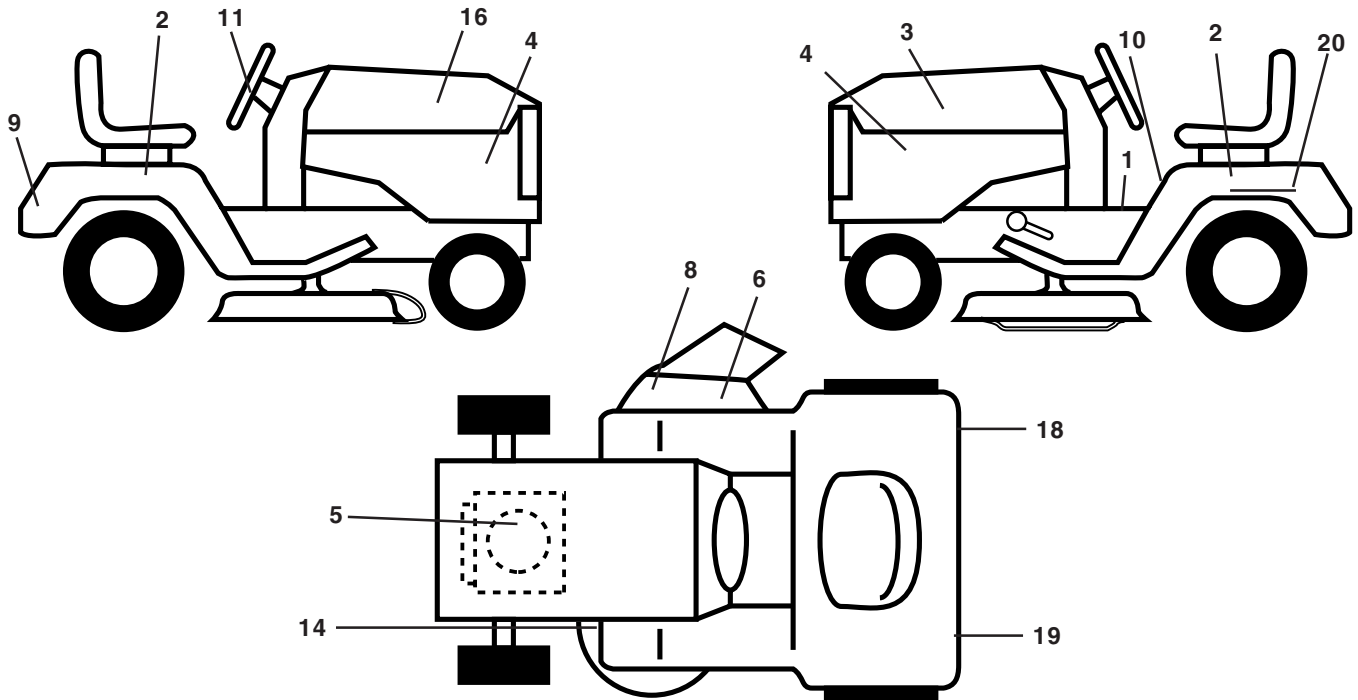

REPAIR PARTS

TRACTOR - - MODEL NUMBER PR1842STA PRODUCT NUMBER 954 56 82-05 DECALS

KEY NO.	PART NO.	DESCRIPTION	KEY NO.	PART NO.	DESCRIPTION
1	156369	Decal Oper	11	172743	Decal Ins Strg Whl
2	176305	Decal Fender Side	14	160396	Decal V-Belt Schematic
3	176308	Decal Hood LH	16	176307	Decal Hood Rh
4	182005	Decal Side Panel Logo	18	173587	Decal Fender Reflector RH
5	181564	Decal HP Engine	19	173589	Decal Fender Reflector LH
6	179128	Decal Deck "B" 42"	20	145005	Decal Bat Dan/Psn
8	170563	Decal Warning Mult-Language	--	179768X428	Pad Footrest LH
9	172740	Decal Fender Logo	--	179769X428	Pad Footrest RH
10	157140	Decal Fender Danger E/F	--	138311	Decal Handle Lft Height Adjust
			--	181347	Manual Owner's (English)
			--	181348	Manual Owner's (French)