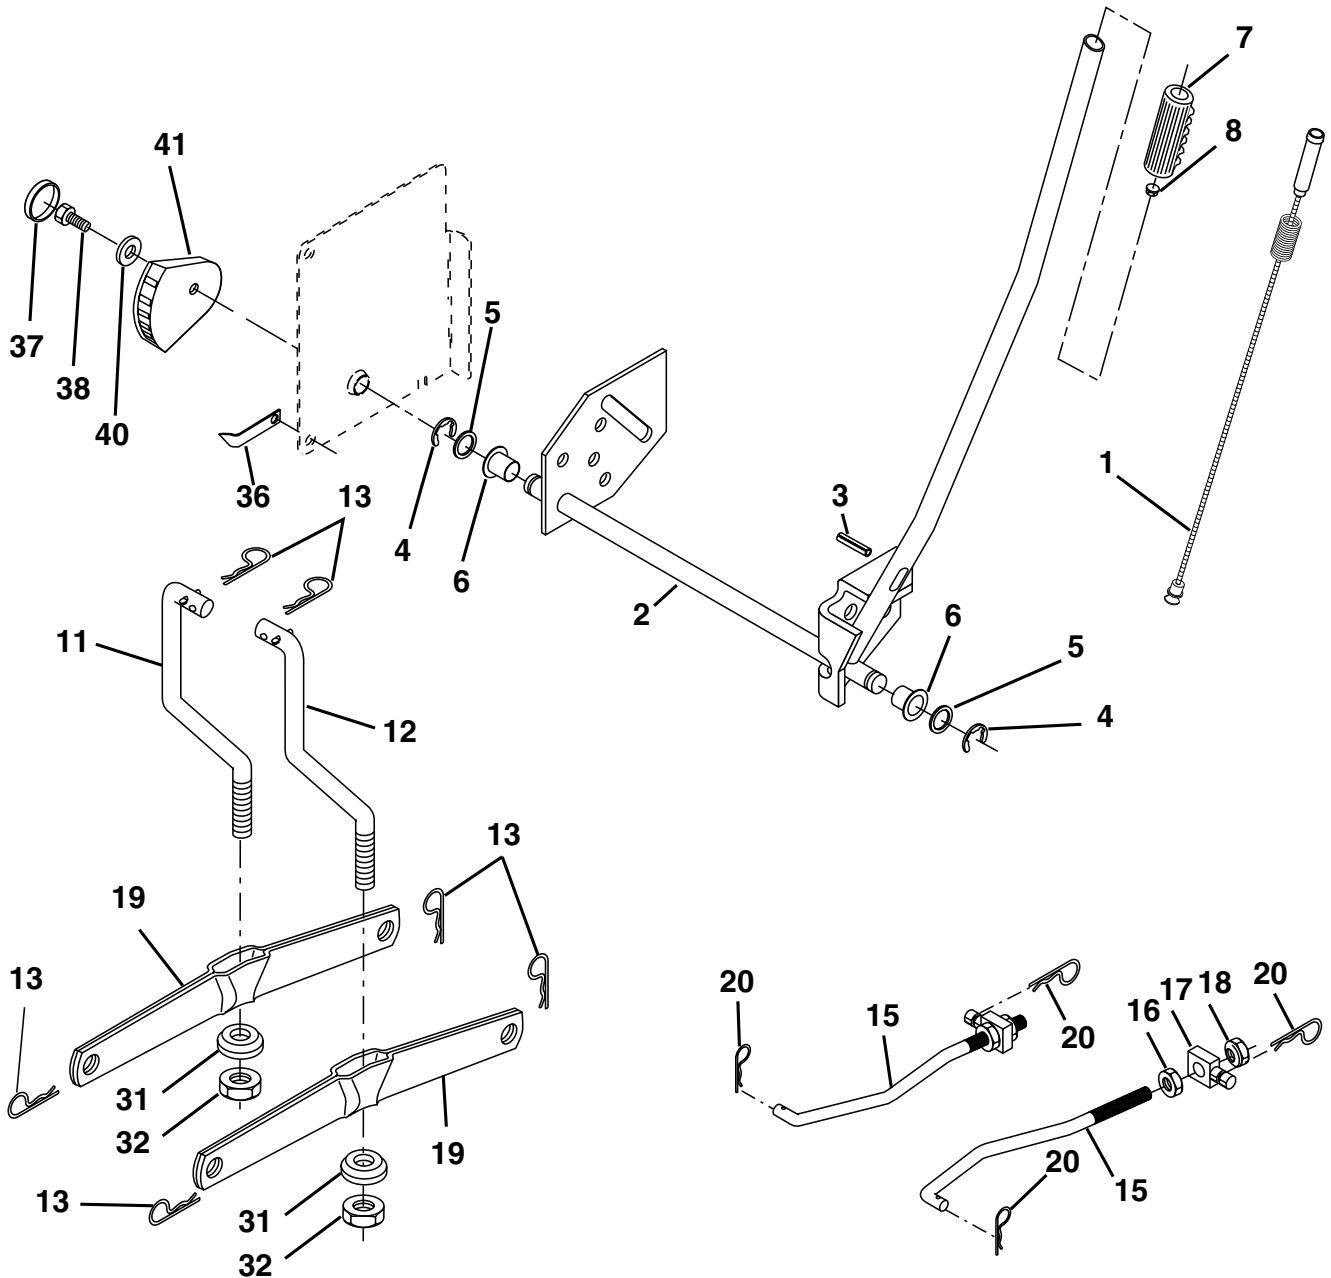

NOTE: All component dimensions given in U. S.
inches 1 inch = 25.4 mm

REPAIR PARTS

TRACTOR - - MODEL NUMBER PR1842STA PRODUCT NUMBER 954 56 82-05
MOWER DECK

REPAIR PARTS**TRACTOR - - MODEL NUMBER PR1842STA PRODUCT NUMBER 954 56 82-05
MOWER DECK**

NOTE: All component dimensions given in U.S. inches
1 inch = 25.4 mm

REPAIR PARTS

TRACTOR - - MODEL NUMBER PR1842STA PRODUCT NUMBER 954 56 82-05
MOWER LIFT

REPAIR PARTS

TRACTOR - - MODEL NUMBER PR1842STA PRODUCT NUMBER 954 56 82-05
MOWER LIFT

KEY NO.	PART NO.	DESCRIPTION
1	159460	Wire Asm Inner/Sprg W/plunger LT
2	159471	Shaft Asm Lift RH w/Inf
3	105767X	Pin Groove 1 500 Zinc
4	12000002	E Ring #5133-62
5	19211621	Washer 21/32 X 1 X 21 Ga
6	120183X	Bearing Nylon Blk 629 Id
7	125631X	Grip Handle
8	170770	Button Plunger Yellow
11	139865	Link Lift LH Fixed Length
12	139866	Link Lift RH Fixed Length
13	4939M	Retainer Spring
15	173288	Link Front
16	73350800	Nut Jam Hex 1/2-13 Unc
17	175689	Trunnion
18	73800800	Nut Lock w/Wsh 1/2-13 Unc
19	139868	Arm Suspension Rear
20	163552	Retainer Spring
31	169865	Bearing Pvt Lift
32	73540600	Nut Crownlock 3/8 - 24
36	155097	Pointer Height Indicator
37	123935X	Plug Hole Blk 1.485/1.515 Dia.
38	17060516	Screw Thdrol 5/16-18 x 1
40	19112410	Washer 11/32 x 1-1/2 10 Ga.
41	155098	Indicator Height STLT