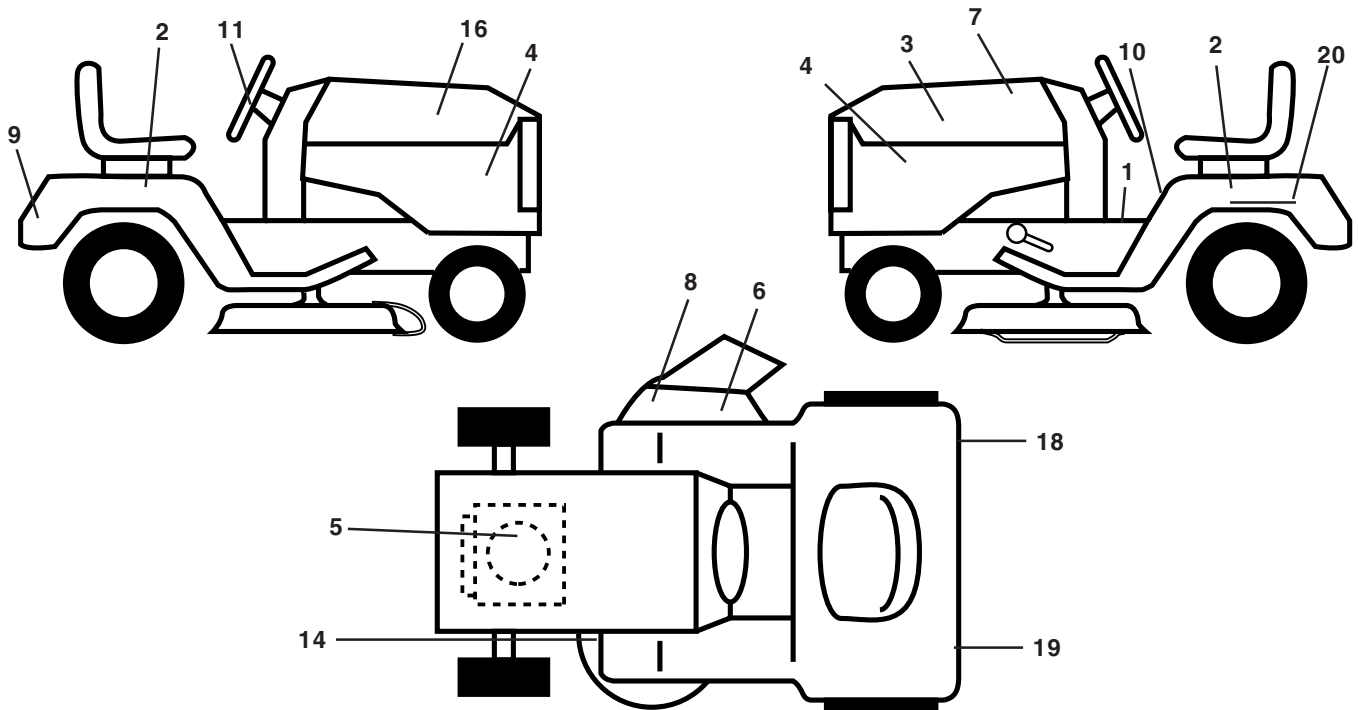

REPAIR PARTS

TRACTOR - - MODEL NUMBER PR17542STA

DECALS

KEY NO.	PART NO.	DESCRIPTION
1	156369	Decal Oper
2	176305	Decal Fender Side
3	176308	Decal Hood LH
4	178206	Decal Side Panel Logo
5	180973	Decal HP Engine
6	179128	Decal Deck "B" 42"
7	180891	Decal Repl. Parts
8	170563	Decal Warning Multi-Language
9	172740	Decal Fender Logo

KEY NO.	PART NO.	DESCRIPTION
10	157140	Decal Fender Danger E/F
11	172743	Decal Ins Strg Whl
14	160396	Decal V-Belt Schematic
16	176307	Decal Hood Rh
18	173587	Decal Fender Reflector RH
19	173589	Decal Fender Reflector LH
20	145005	Decal Bat Dan/Psn
--	179768X428	Pad Footrest LH
--	179769X428	Pad Footrest RH
--	138311	Decal Handle Lft Height Adjust
--	180196	Manual Owner's (English)
--	180197	Manual Owner's (French)