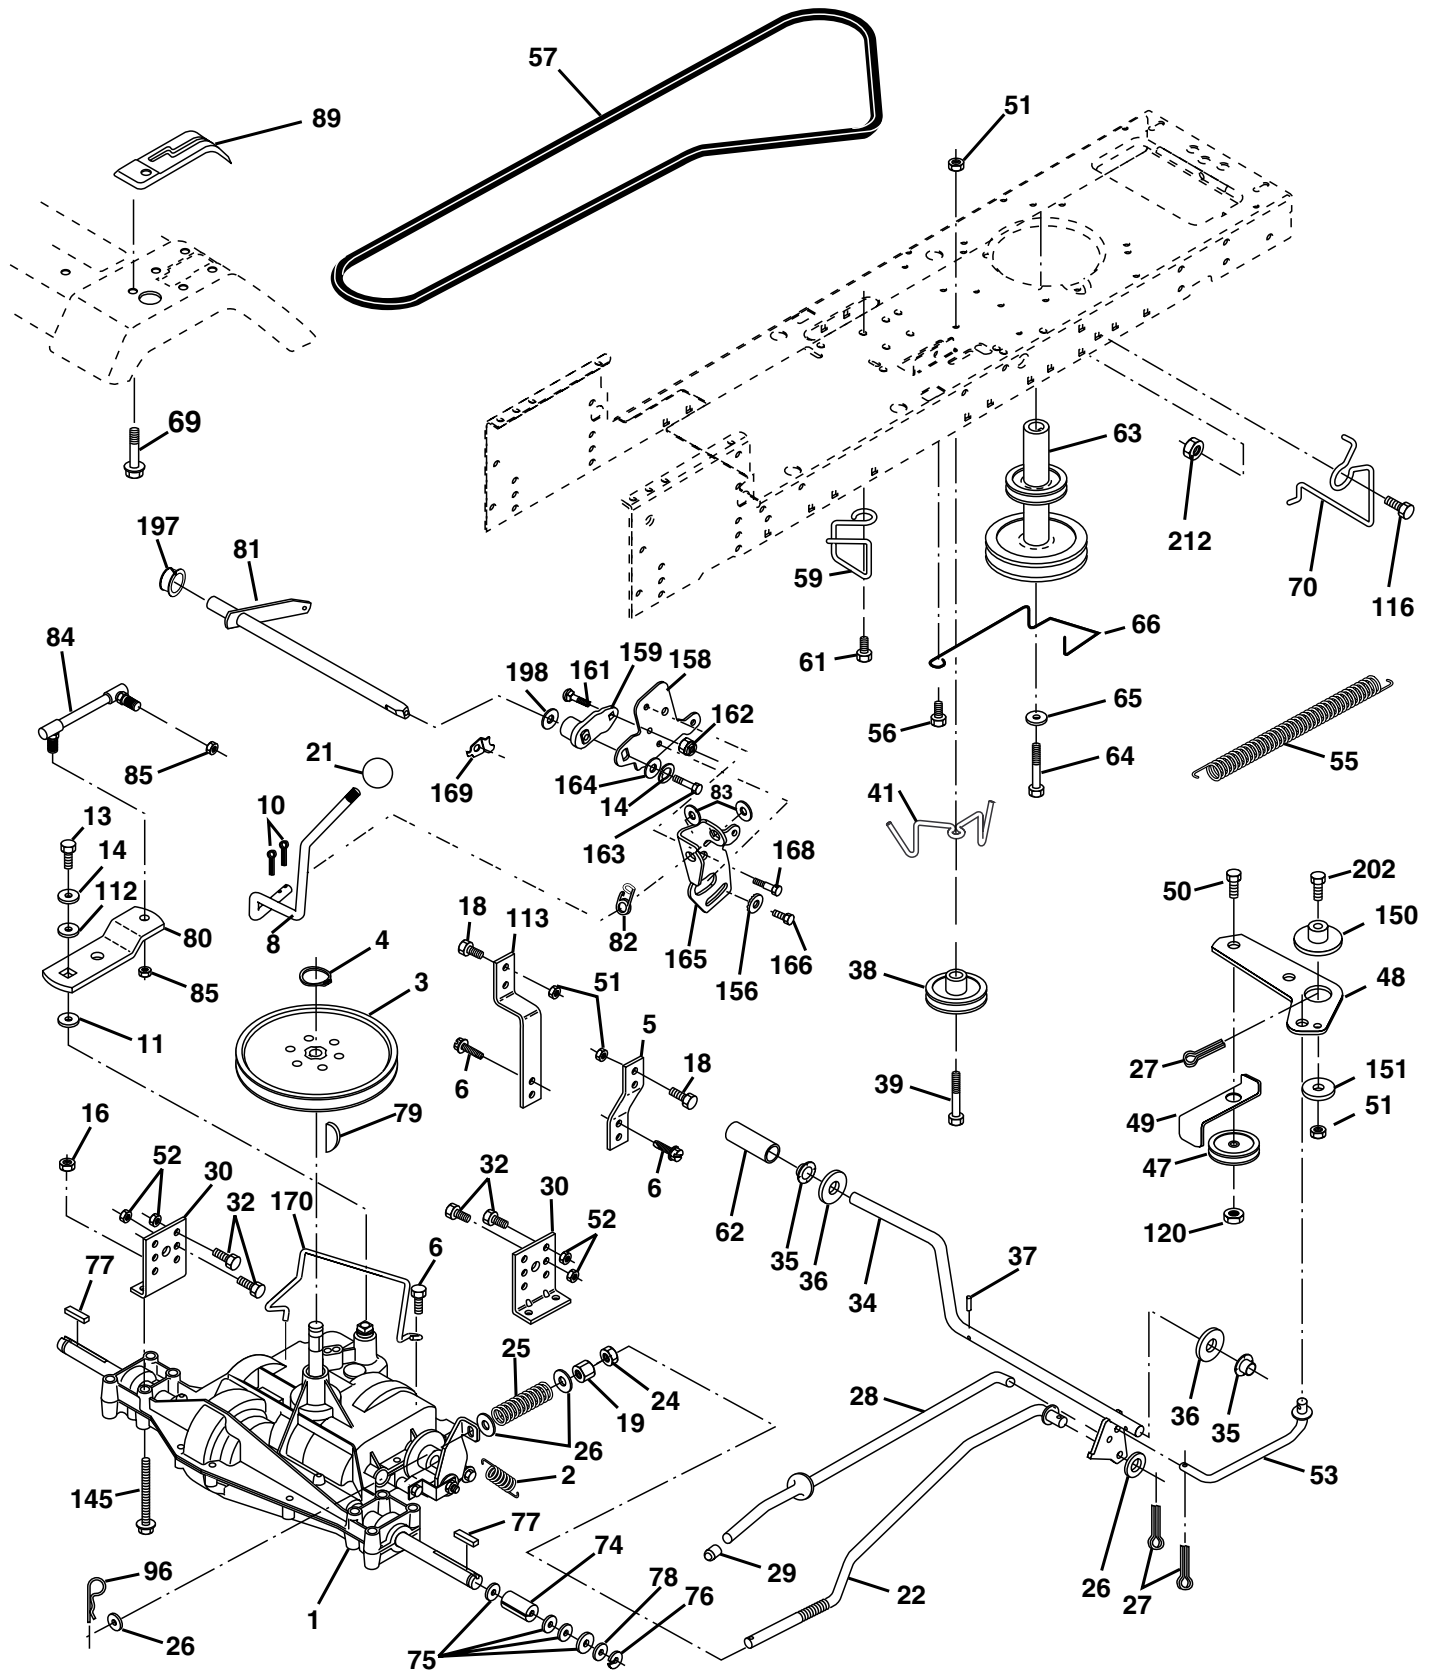

REPAIR PARTS

TRACTOR - - MODEL NUMBER PR17542STA

DRIVE

REPAIR PARTS

TRACTOR - - MODEL NUMBER PR17542STA

DRIVE

KEY NO.	PART NO.	DESCRIPTION	KEY NO.	PART NO.	DESCRIPTION
1	-----	Transaxle Peerless (206-545C) (Order parts from transaxle manufacturer)	63	175410	Engine Pulley
2	146682	Spring Return Brake T/a Zinc	64	71170764	Bolt Hex
3	123666X	Pulley Transaxle 18" tires	65	10040700	Washer Lock Hvy Hlcl Spr 7/16
4	12000028	Ring Retainer #5100-62	66	154778	Keeper Belt Engine Foolproof
5	121520X	Strap Torque 30 Degrees	69	142432	Screw Hex wsh HiLo 1/4 x 1/2 unc
6	17060512	Screw 5/16-18 X 3/4	70	134683	Guide Belt Mower Drive RH
8	165619	Rod Shift Fender Adjust Lt	74	137057	Spacer Axle
10	76020416	Pin Cotter 1/8 X 1 Cad	75	121749X	Washer 25/32 X 1 1/4 X 16 Ga
11	105701X	Washer Plate Shf 388 Sq Hole	76	12000001	E-ring#5133-75
13	74550412	Bolt 1/4-28 Unf Gr 8 W/Patch	77	123583X	Key Square 2 0 X 1845/ 1865
14	10040400	Washer Lock Hvy Helical	78	121748X	Washer 25/32 X 1-5/8 X 16 Ga
16	73800500	Nut Lock Hex w/ins 5/16-18	79	2228M	Key Woodruff #9 3/16 x 3/4
18	74780616	Bolt, Fin Hex 3/8-16 UNC x 1 Gr. 5	80	145090	Arm Shift
19	73800600	Nut Lock 3/8-16 Unc	81	165592	Shaft Asm Cross Tapered PMST/20
21	140845	Knob	82	123782X	Spring Torsion T/a
22	130804	Rod Brake Blk Zinc 26 840	83	19171216	Washer 17/32 X 3/4 X 16 Ga
24	73350600	Nut Hex Jam 3/8-16 Unc	84	166231	Link Transaxle PMST/20" Zinc
25	106888X	Spring Rod Brake 2 00 Zinc	85	150360	Nut Lock Center 1/4 - 28 FNTHD
26	19131316	Washer 13/32 X 13/16 X 16 Ga	89	169372X428	Console Shift STLT
27	76020412	Pin Cotter 1/8 X 3/4 Cad	96	4497H	Retainer Spring 1"
28	175765	Rod Brake Parking LT/YT	112	19091210	Washer 9/32 x 3/4 x 10 Ga.
29	71673	Cap Brake Parking	113	127285X	Strap Torque LT
30	169592	Bracket Mtg Transaxle	116	72140608	Bolt Rdhd Sq Neck 3/8-16 x 1
32	74760512	Bolt Hex Hd 5/16-18unc X 3/4	120	73900600	Nut Lock Flg. 3/8-16 Unc
34	175578	Shaft Asm Pedal Foot	145	74490540	Bolt Hex FLGHD 5/16-18 Gr. 5
35	120183X	Bearing Nylon Blk 629 Id	150	175456	Spacer Retainer
36	19211616	Washer 21/32 X 1 X 16 Ga	151	19133210	Washer 13/32 x 2 x 10
37	1572H	Pin Roll 3/16 X 1"	156	166002	Washer Srrted 5/16ID x 1.125
38	179114	Pulley Composite Flat	158	165589	Bracket Shift Mount
39	74760648	Bolt Fin Hex 3/8-16 unc X 3	159	165494	Hub Tapered Flange Shift Lt
41	175556	Keeper Belt Flat Idler	161	72140406	Bolt Rdhd Sqnk 1/4-20 x 3/4 Gr
47	127783	Pulley Idler V Groove Plastic	162	73680400	Nut Crownlock 1/4-20 Unc
48	154407	Bellcrank Asm	163	74780416	Bolt Hex Fin 1/4-20 Unc x 1 Gr 5
49	123205X	Retainer Belt Style Spring	164	19091010	Washer 5/8 x .281 x 10 Ga
50	74760624	Bolt Hex Hd 3/8-16unc X 1-1/2	165	165623	Bracket Pivot Lever
51	73680600	Nut Crownlock 3/8-16 Unc	166	166880	Screw 5/16-18 x 5/8
52	73680500	Nut Crownlock 5/16-18 Unc	168	165492	Bolt Shoulder 5/16-18 x .561
53	105710X	Link Clutch	169	165580	Plate Fastening
55	105709X	Spring Return Clutch 6 75	170	178394	Keeper Belt Transaxle Gear
56	17060620	Screw 3/8-16 x 1-1/4	197	169613	Nyliner Snap-In
57	130801	V-Belt Ground Drive 95 25	198	169593	Washer Nyliner
59	169691	Keeper Belt Span Ctr	202	72110612	Bolt Carr Sh 3/8-16 x 1-1/2 Gr. 5
61	17120614	Screw 3/8-16 x .875	212	145212	Nut Hexflange Lock
62	8883R	Cover Pedal Blk Round			

NOTE: All component dimensions given in U.S. inches
1 inch = 25.4 mm