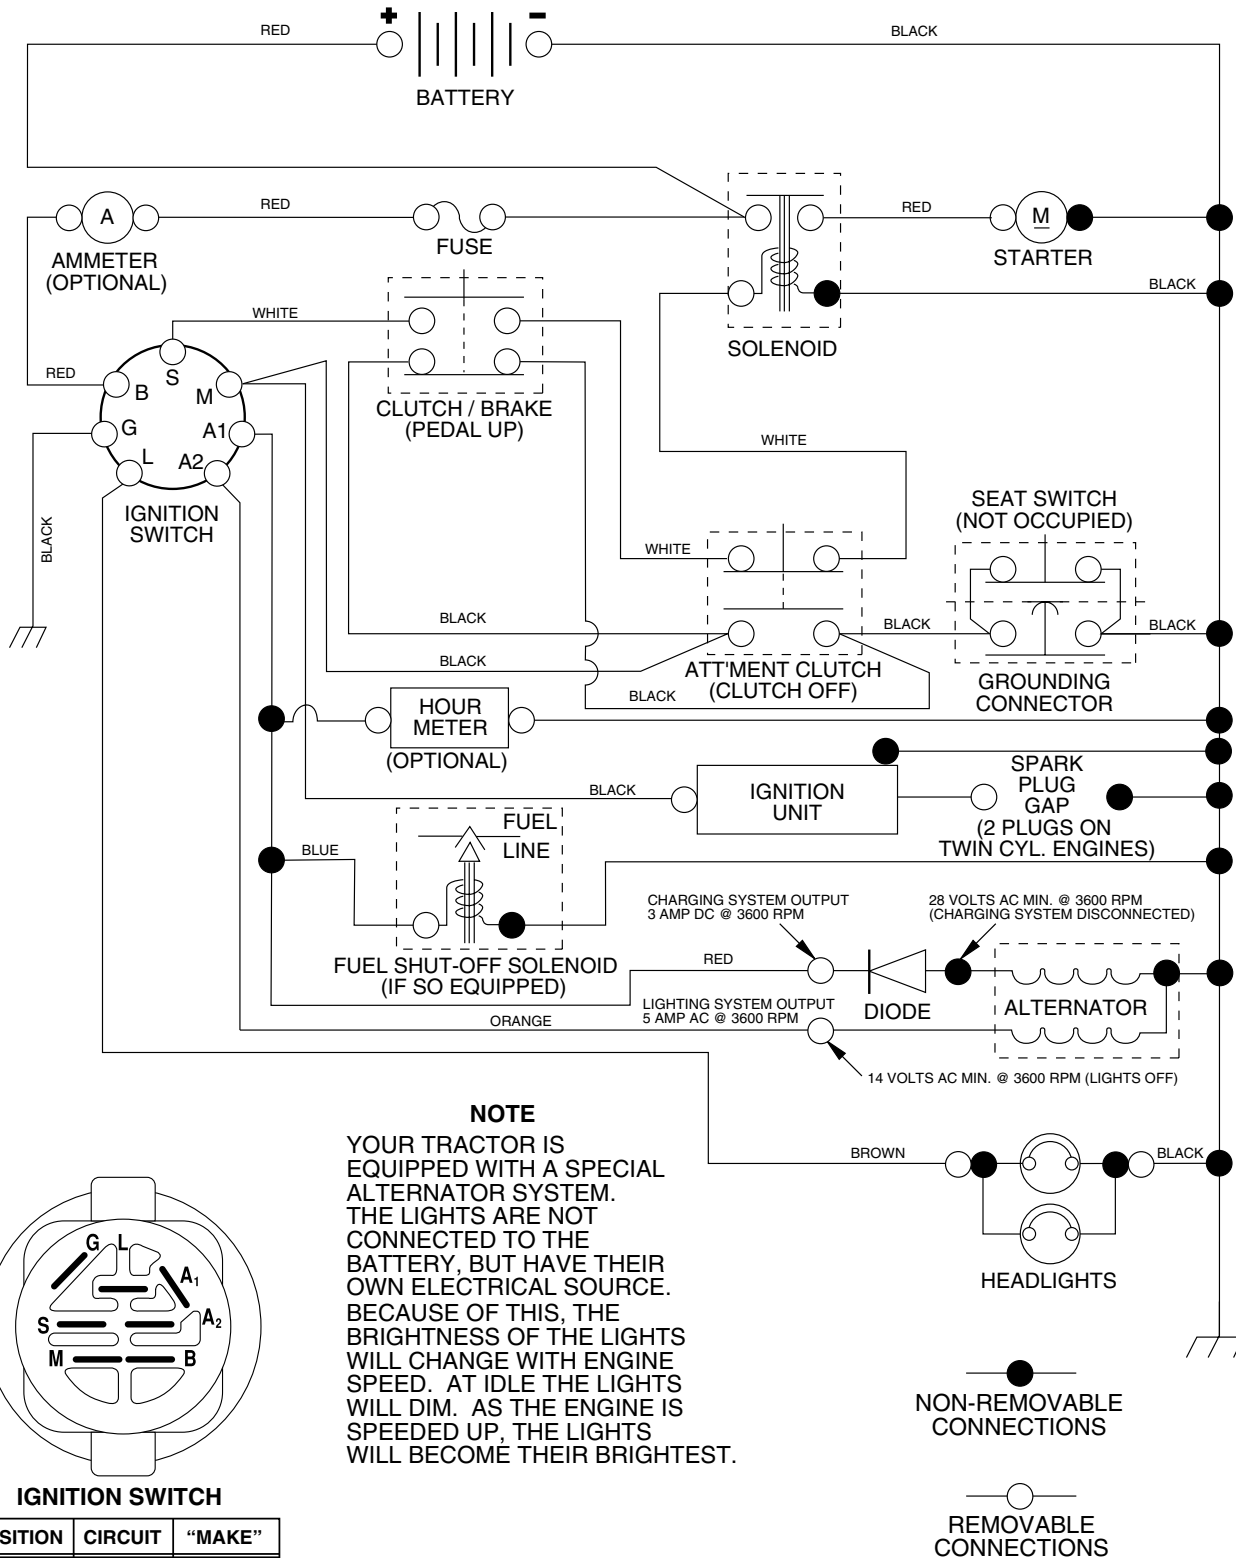

**TRACTOR - - MODEL NUMBER PR17542STA**

**SCHEMATIC**