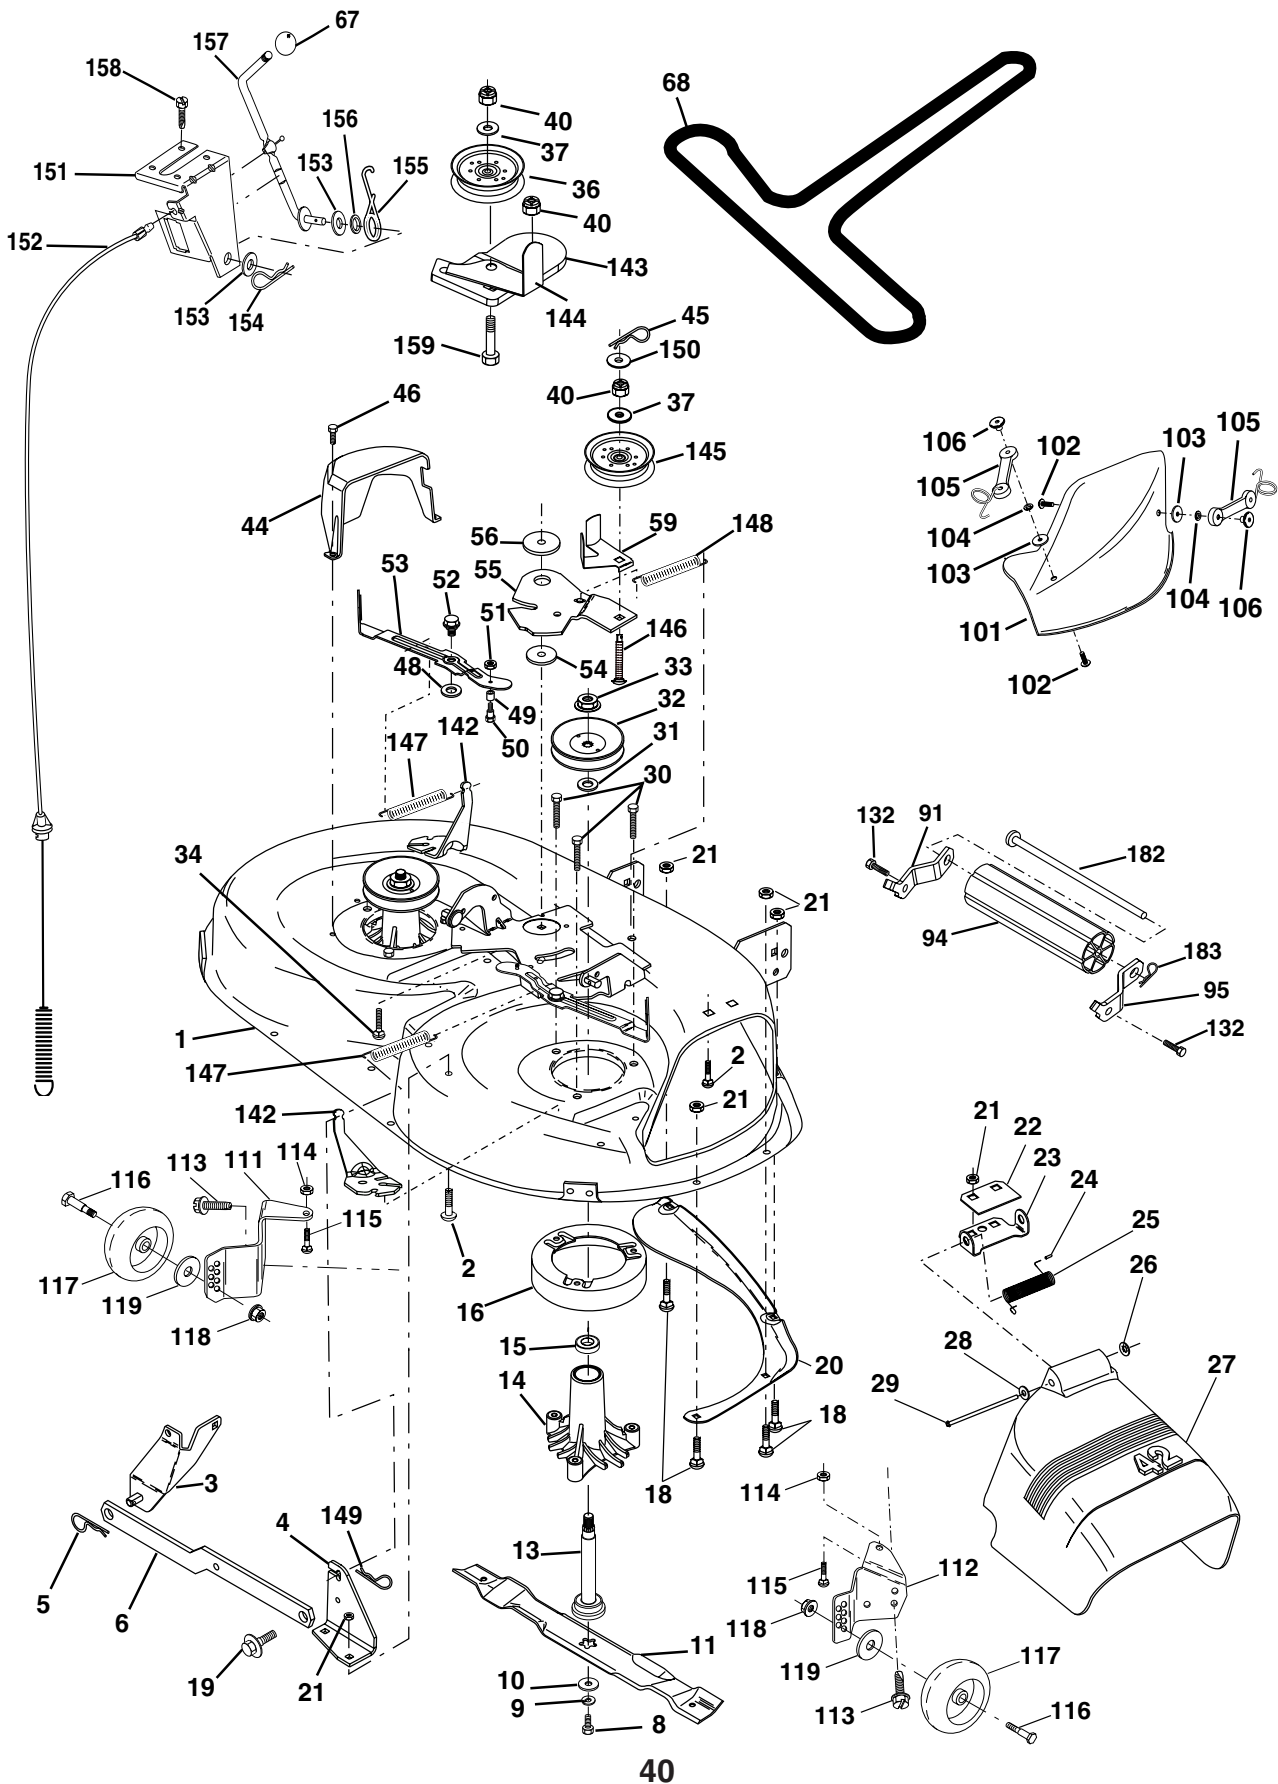

REPAIR PARTS

TRACTOR - - MODEL NUMBER PR17542STA

MOWER DECK

REPAIR PARTS

TRACTOR - - MODEL NUMBER PR17542STA

MOWER DECK

KEY NO.	PART NO.	DESCRIPTION	KEY NO.	PART NO.	DESCRIPTION
1	165892X421	Mower Deck Assembly, 42"	91	180532	Bracket Asm. Noseroller LH
2	72140506	Bolt	94	132264	Roller, Nose
3	138017	Bracket Asm Fr. Sway Bar 3/42	95	180533	Bracket Asm. Noseroller RH
4	165460	Bracket Asm Deck 42" Sway Bar	101	136420	Mulcher Cover
5	4939M	Retainer Spring	102	71081010	Screw
6	178024	Bar Sway Deck	103	19061216	Washer, Flat
8	850857	Bolt 3/8-24 x 25 Grade 8 patched	104	10071000	Washer, Lock
9	10030600	Washer, Lock	105	160793	Latch Assembly
10	140296	Washer, Hardened	106	2029J	Nut, Weld
11	134149	Blade, Mulching 42"	111	179292X421	Bracket, Gauge, Wheel LH
	138498	Blade Mower 42" Hi-Lift	112	179293X421	Bracket, Gauge, Wheel RH
13	137645	Shaft Assembly, Mandrel, Vented	113	17060510	Screw 3/8-16 x .625
14	128774	Housing, Mandrel, Vented	114	73510500	Nut, Keps 5/16 - 18 UNC
15	110485X	Bearing, Ball, Mandrel	115	72110505	Bolt, Carriage 5/16-18 x 5/8
16	174493	Stripper, Mandrel Deck	116	4898H	Bolt, Shoulder
18	72140505	Bolt, Carriage 5/16-18 x 5/8	117	165746	Wheel, Gauge
19	132827	Bolt, Shoulder	118	73930600	Nut Centerlock 3/8-16
20	159770	Baffle, Vortex	119	19121414	Washer 3/8 x 7/8 x 14 Ga.
21	73680500	Nut	132	17060612	Screw 3/8-16 x .75
22	134753	Stiffener Bracket	142	165890	Arm Spring Brake Mower
23	131267	Bracket, Deflector Mower 42"	143	157109	Bracket Arm Idler 42"
24	105304X	Cap, Sleeve 80 x 112 Blk Mower	144	173441	Keeper Belt 42" Clutch Cable
25	123713X	Spring, Torsion, Deflector 2 52	145	173437	Pulley Idler Flat
26	110452X	Nut, Push Phos & Oil	146	173443	Bolt Carriage Idler
27	130968X428	Shield, Deflector 42" Blk	147	131335	Spring Extension
28	19111016	Washer 11/32 x 5/8 x 16 Gauge	148	169022	Spring Return Idler
29	131491	Rod, Hinge 42" 6 75 W/G	149	165898	Retainer Spring Yellow
30	173984	Screw Thdrol Washer Head	150	19091216	Washer 9/32 x 3/4 x 16 Ga.
31	129963	Washer, Spacer Mower Vented	151	169670	Bracket Clutch Cable
32	173436	Pulley, Mandrel	152	169676	Clutch Cable 42"
33	178342	Nut, Toplock 9/16 Flange	153	169674	Washer Flat 3/8" Type B
34	72110614	Bolt	154	169675	Spring Retainer
36	173438	Pulley, Idler, Flat	155	169671	Spring Retention LVR CLTCH CAB
37	19131316	Washer 13/32 x 13/16 x 16 Gauge	156	169672	Spacer Clutch Cable
40	73680600	Nut	157	169669	Rod Clutch Cable 3/8"
44	140088	Guard, Mandrel, LH	158	17720408	Screw Hex Thd Cut 1/4-20 x 5/8
45	4497H	Retainer	159	72140614	Bolt Rdhd Sqn 3/8-16 UNC x 1-3/4
46	137729	Screw, Thdrol 1/4-20 x 5/8 T	182	179126	Rod Roller Nose
48	133944	Washer, Hardened	183	163552	Retainer Spring
49	174284	Roller Assembly, Cam Follower	--	130794	Mandrel Assembly (Includes Housing, Shaft and Shaft Hardware Only-Pulley Not Included)
50	131340	Bolt, Shoulder #10-24 Grade 5	--	172559	Replacement Mower, Complete
51	69180	Locknut			
52	139888	Bolt, Shoulder 5/16-18 UNC			
53	131845	Arm Assembly, Pad, Brake			
54	133943	Washer, Hardened			
55	155046	Arm, Idler			
56	122052X	Spacer, Retainer			
59	173442	Guard TUV Idler			
67	171598	Knob			
68	144959	V-Belt, 42" Mower			

NOTE: All component dimensions given in U.S. inches
1 inch = 25.4 mm