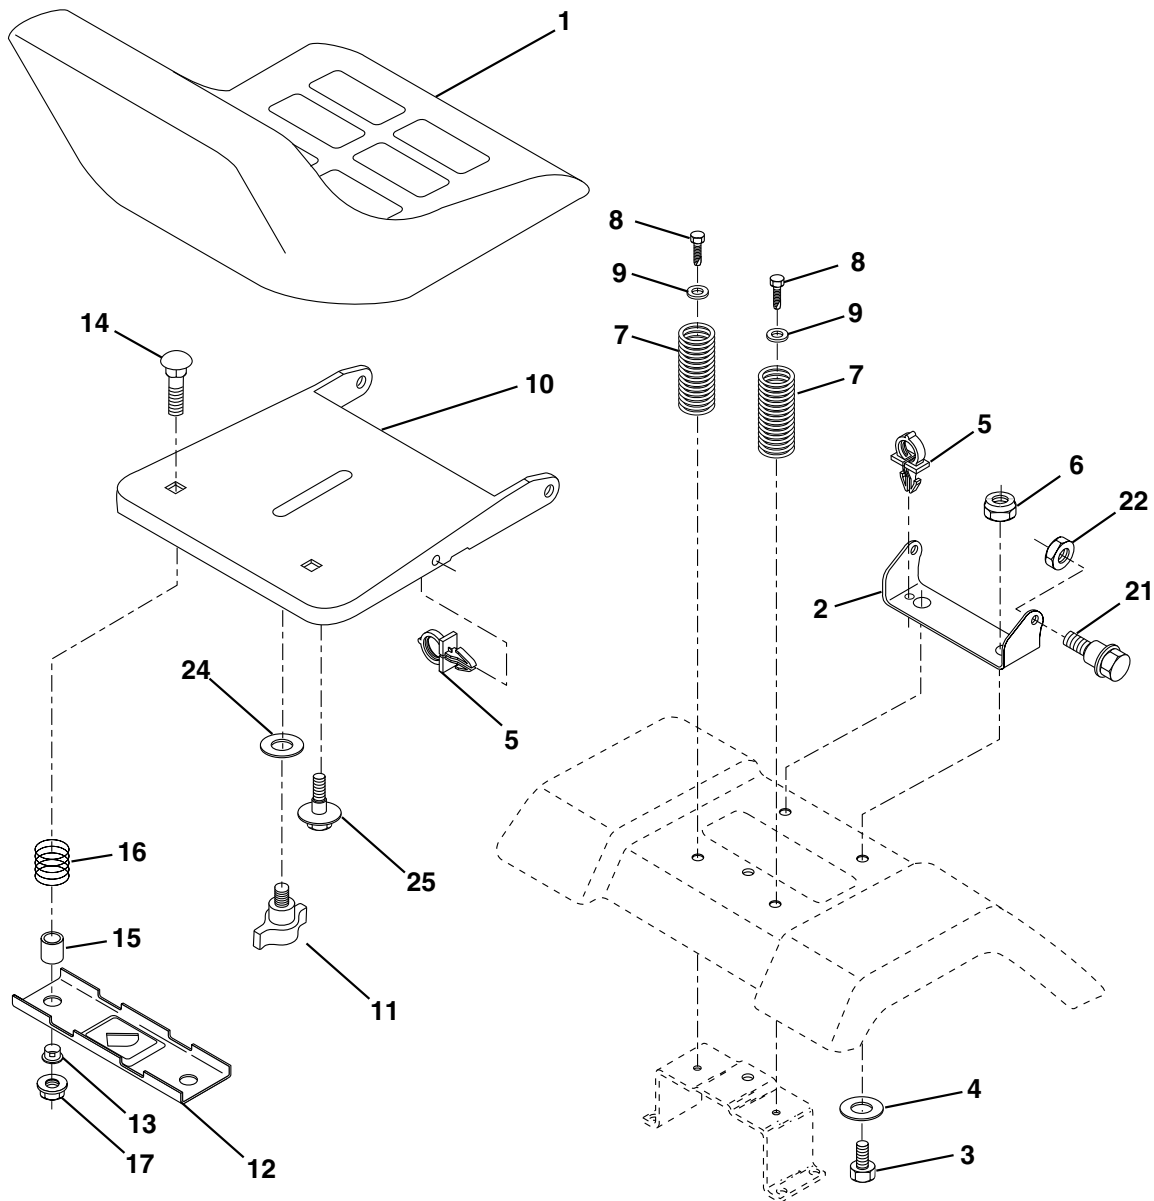

REPAIR PARTS

TRACTOR - - MODEL NUMBER PR17542STA

SEAT ASSEMBLY

KEY NO.	PART NO.	DESCRIPTION
1	171683	Seat
2	140551	Bracket Pivot Seat 8 720
3	71110616	Bolt Fin Hex 3/8-16 Unc X 1
4	19131610	Washer 13/32 X 1 X 10 Ga
5	145006	Clip Push-In
6	73800600	Nut Hex w/Ins. 3/8-16 Unc
7	124181X	Spring Seat Cprsn 2 250 Blk Zi
8	17000616	Screw 3/8-16 X 1.5
9	19131614	Washer 13/32 X 1 X 14 Ga.
10	174894	Pan Seat
11	166369	Knob Seat

KEY NO.	PART NO.	DESCRIPTION
12	121246X	Bracket Mounting Switch
13	121248X	Bushing Snap Blk Nyl 50 Id
14	72050412	Bolt Rdhd Sqnk 1/4-20x1-1/2
15	134300	Spacer Split 28x 88
16	121250X	Spring Cprsn
17	123976X	Nut Lock 1/4 Lge Flg Gr 5 Zinc
21	171852	Bolt Shoulder 5/16-18 Unc
22	73800500	Nut Hex Lock W/Ins 5/16-18
24	19171912	Washer 17/32 X 1-3/16 X 12 Ga.
25	127018X	Bolt Shoulder 5/16-18 X 62

NOTE: All component dimensions given in U.S. inches
1 inch = 25.4 mm