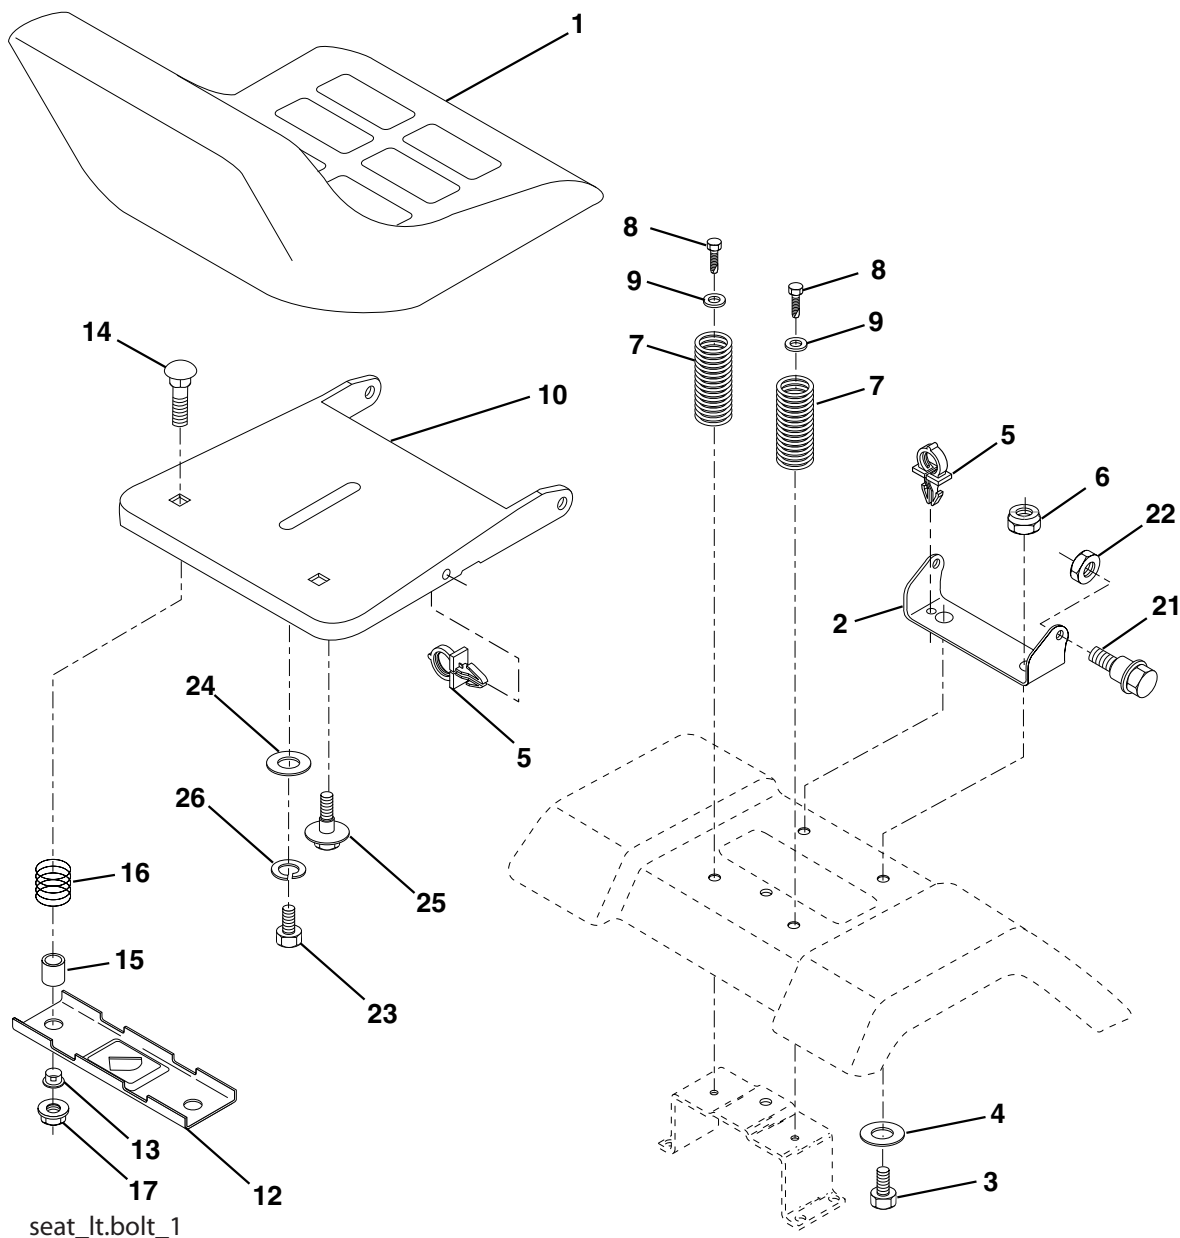

REPAIR PARTS

TRACTOR -- MODEL NUMBER PO17542ST (PO17542STB)

SEAT ASSEMBLY

seat_lt.bolt_1

KEY NO.	PART NO.	DESCRIPTION
1	175389	Seat
2	140551	Bracket Pnt Pivot Seat (blk)
3	71110616	Bolt
4	19131610	Washer 13/32 x 1 x 10 Ga.
5	145006	Clip Push-In Hinged
6	73800600	Nut
7	124181X	Spring Seat Cprsn 2 250 Blk Zi
8	17000616	Screw 3/8-16 x 1.5
9	19131614	Washer 13/32 x 1 x 14 Ga.
10	182493	Pan Pnt Seat (blk)
12	121246X	Bracket Pnt Mounting Switch
13	121248X	Bushing Snap Blk Nyl 50 Id

KEY NO.	PART NO.	DESCRIPTION
14	72050412	Bolt Rdhd Sht Nk 1/4-20 x 1-1/2
15	134300	Spacer Split 28 x 96 Yel Zinc
16	121250X	Spring Cprsn 1 27 Blk Pnt
17	123976X	Nut Lock 1/4 Lge Flg Gr. 5 Zinc
21	171852	Bolt Shoulder 5/16-18 unc Blkz-2A
22	73800500	Nut
23	71110814	Bolt Hex Black
24	19171912	Washer 17/32 x 1-3/16 x 12 Ga.
25	127018X	Bolt Shoulder 5/16-18 x 62
26	10040800	Lockwasher

NOTE: All component dimensions given in U.S. inches
1 inch = 25.4 mm