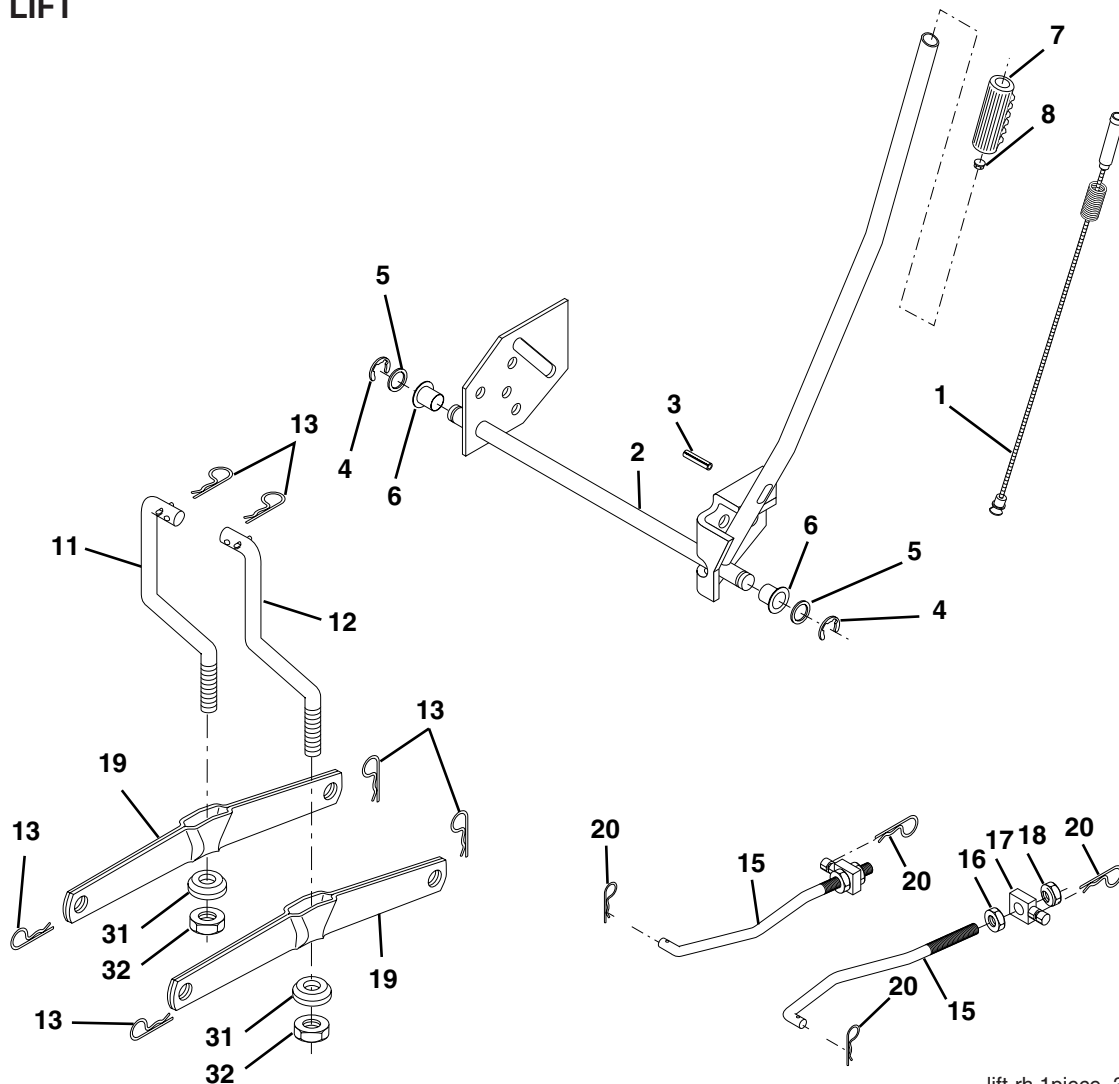

REPAIR PARTS

TRACTOR -- MODEL NUMBER PO17542ST (PO17542STB)

MOWER LIFT

lift-rh.1piece_3

KEY NO.	PART NO.	DESCRIPTION
1	159461	Wire Asm Inner/Sprg w/Plunger
2	159476	Shaft Asm Lift
3	188822	Pin Groove
4	12000002	E Ring #5133-62
5	19211621	Washer 21/32 x 1 x 21 Ga.
6	120183X	Bearing Nylon
7	109413X	Grip Handle
8	124526X	Button Plunger
11	139865	Link Lift Lh
12	139866	Link Lift Rh
13	4939M	Retainer Spring
15	173288	Link Front
16	73350800	Nut Jam Hex 1/2-13 unc
17	175689	Trunnion Blk Zinc
18	73800800	Nut Lock w/Wsh 1/2-13 unc
19	139868	Arm Suspension Rear
20	163552	Retainer Spring
31	169865	Bearing Pvt Lift
32	73540600	Nut Crownlock 3/8-24

NOTE: All component dimensions given in U.S. inches
1 inch = 25.4 mm