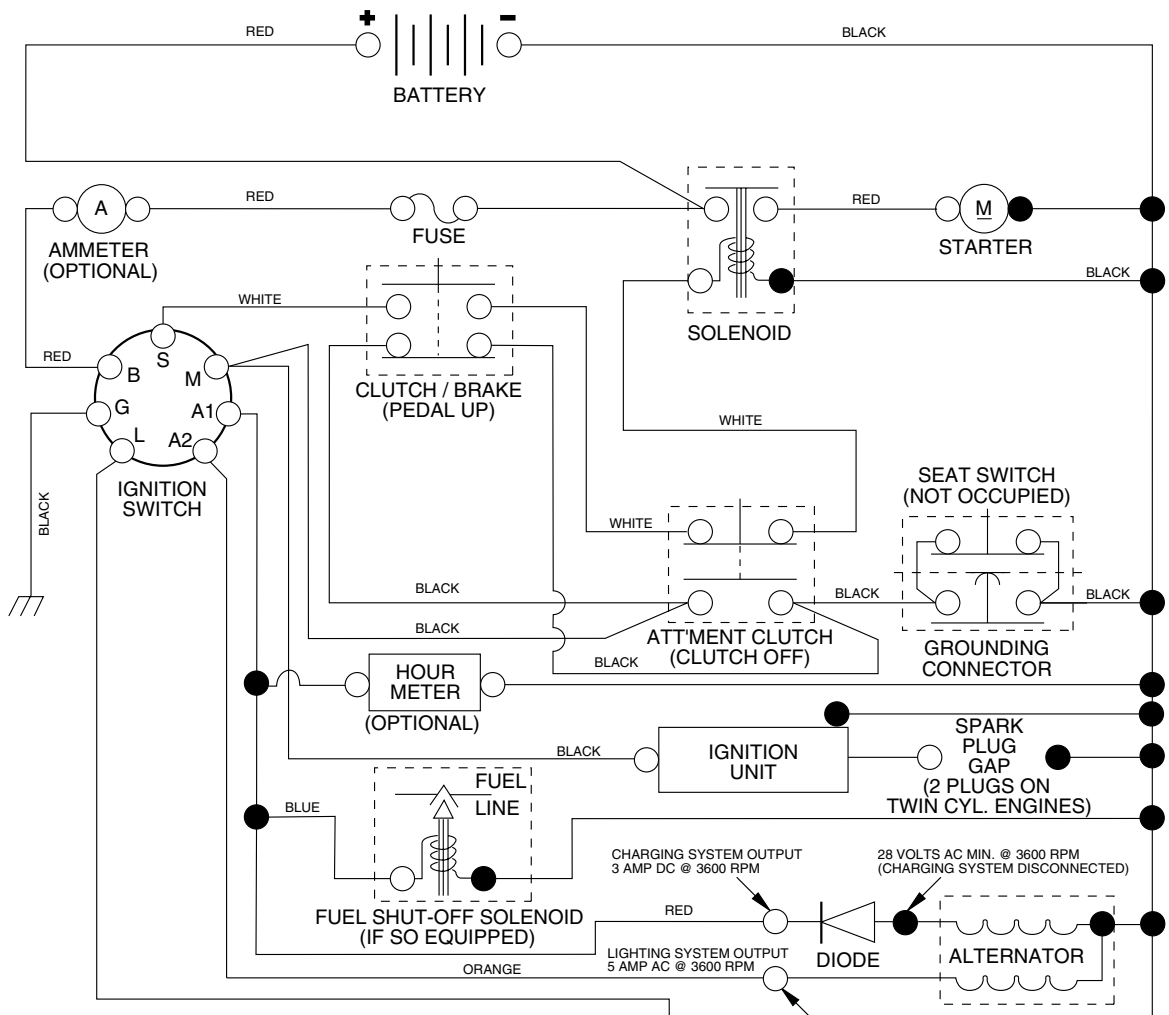

### SCHEMATIC

**IGNITION SWITCH**

POSITION	CIRCUIT	"MAKE"
OFF	M+G+A1	NONE
RUN/LIGHT	B+A1	A2+L
RUN	B+A1	NONE
START	B + S + A1	NONE

**NOTE**  
 YOUR TRACTOR IS EQUIPPED WITH A SPECIAL ALTERNATOR SYSTEM. THE LIGHTS ARE NOT CONNECTED TO THE BATTERY, BUT HAVE THEIR OWN ELECTRICAL SOURCE. BECAUSE OF THIS, THE BRIGHTNESS OF THE LIGHTS WILL CHANGE WITH ENGINE SPEED. AT IDLE THE LIGHTS WILL DIM. AS THE ENGINE IS SPEEDED UP, THE LIGHTS WILL BECOME THEIR BRIGHTEST.