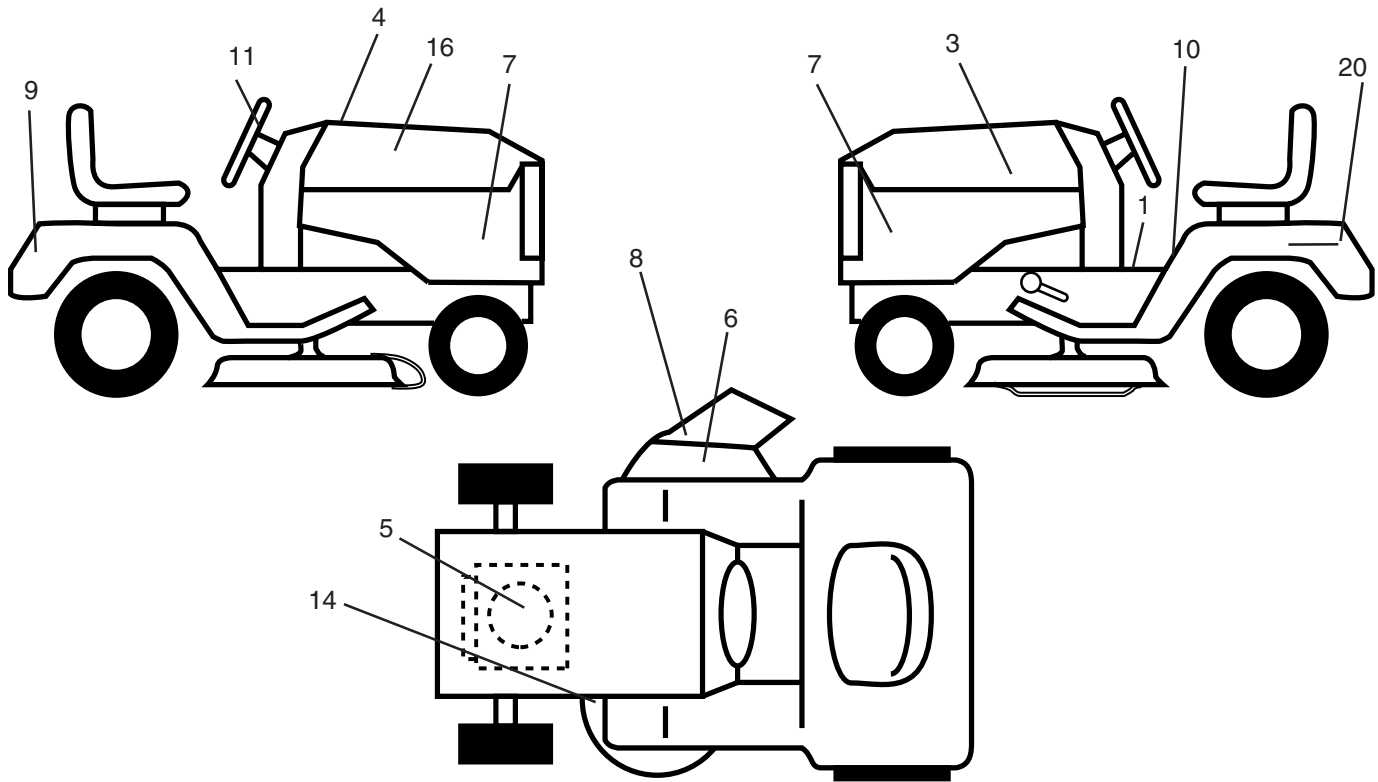

REPAIR PARTS

TRACTOR -- MODEL NUMBER PO17542ST (PO17542STB)

DECALS

KEY NO.	PART NO.	DESCRIPTION	KEY NO.	PART NO.	DESCRIPTION
1	156369	Decal Oper	10	157140	Decal Fender Danger E/F
3	188978	Decal Hood LH	11	158168	Decal Ins Strg Whl
4	190780	Decal Replace	14	160396	Decal V-Belt Schematic
5	184774	Decal HP Engine	16	188977	Decal Hood Rh
6	179128	Decal Deck "B" 42"	20	145005	Decal Bat Dan/Psn
7	188980	Decal Side Panel	--	138311	Decal Handle Lft Height Adjust
8	170563	Decal Warning Multi-Language	--	190781	Manual Owner's (English)
9	158166	Decal Fender Logo	--	190782	Manual Owner's (French)