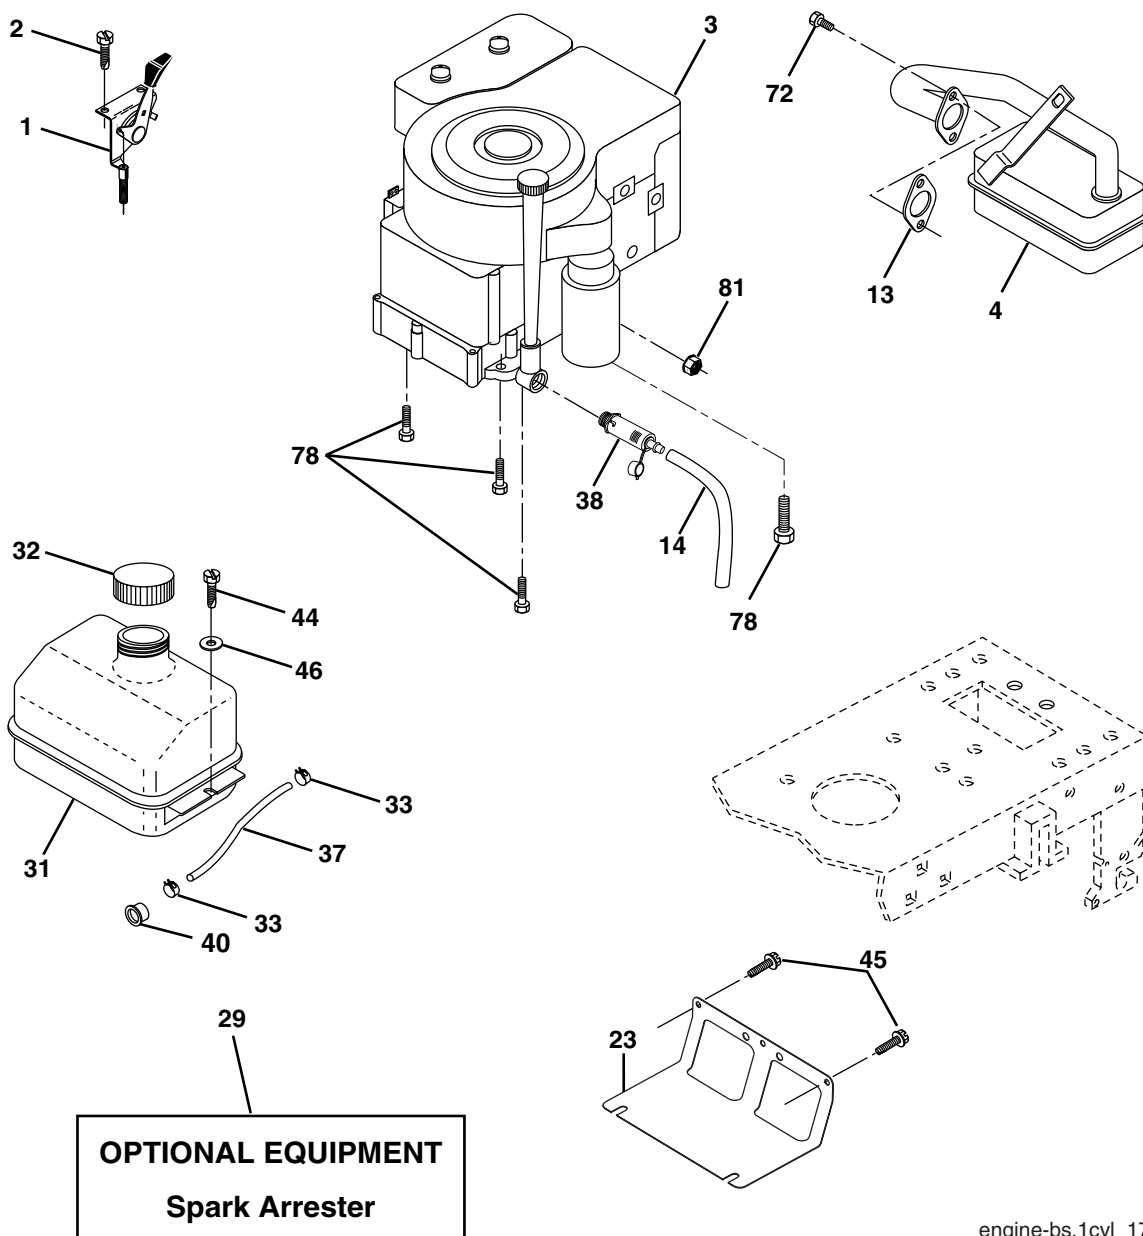

REPAIR PARTS

TRACTOR - - MODEL NUMBER PO17542ST (PO17542STB)

ENGINE

KEY NO.	PART NO.	DESCRIPTION
1	170551	Control Throttle /Choke Flag
2	17720408	Screw Hex Thd Cut 1/4-20 x 1/2
3	-----	Engine Briggs Model 31C707 (Order Parts From Engine Manufacturer)
4	137352	Muffler Exhaust B&S Lt
13	165291	Gasket 1 313 Id Tin Plated
14	148456	Tube Drain Oil Easy
23	169837	Shield Browning/Debris Guard
29	137180	Arrestor Spark
31	184900	Tank Fuel 1 25 Fr
32	140527	Cap Asm Fuel W/sym Vented
33	123487X	Clamp Hose Blk

KEY NO.	PART NO.	DESCRIPTION
37	137040	Line Fuel 20"
38	181654	Plug Drain Oil Easy
40	124028X	Bushing Snap Nyl Blk Fuel Line
44	17670412	Screw Hexwsh Thdrol 1/4-20 x 3/4
45	17000612	Screw Hex Wsh Thdrol 3/8-16
46	19091416	Washer 9/32 X 7/8 X 16 Ga.
72	183906	Screw Socket Head 5/16-18 x 1
78	17060620	Screw Thdrol 3/8-16 x 1-1/4
81	73510400	Nut Keps Hex 1/4-20 unc

NOTE: All component dimensions given in U.S. inches
1 inch = 25.4 mm