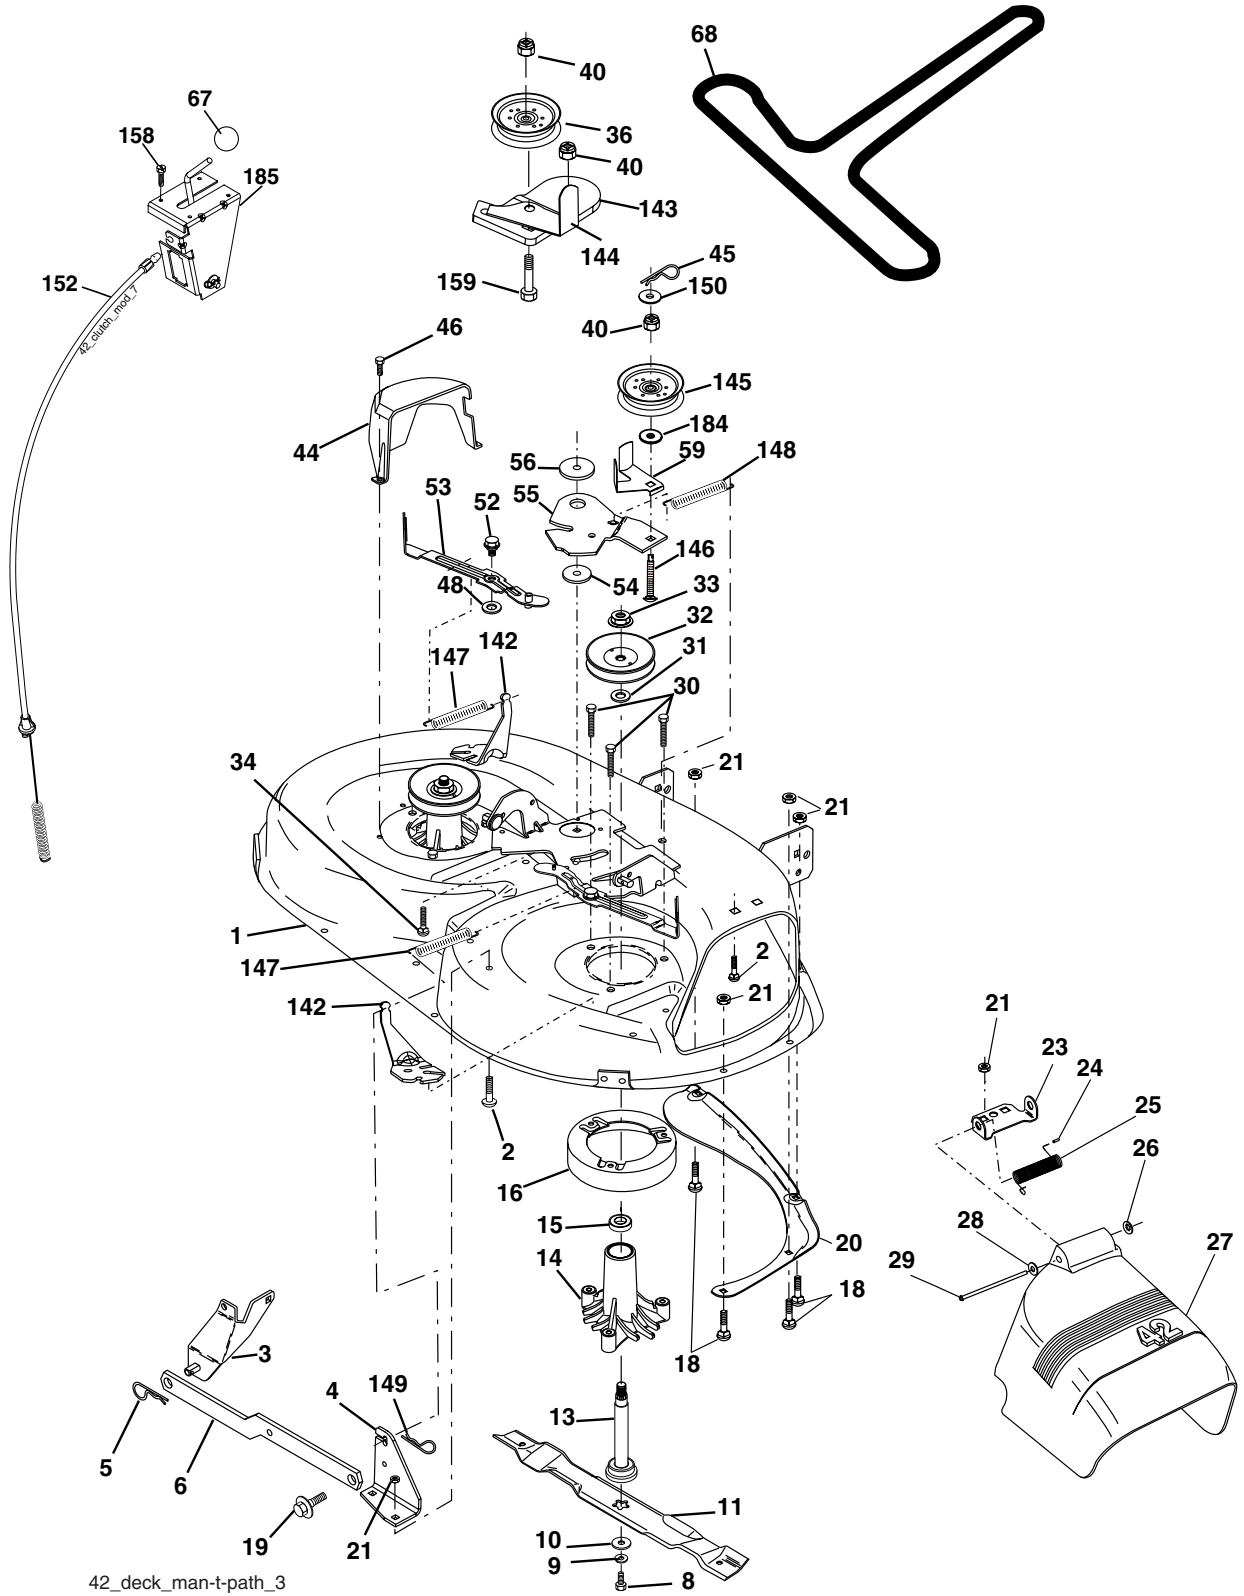

REPAIR PARTS

TRACTOR -- MODEL NUMBER PO17542ST (PO17542STB) MOWER DECK

42_deck_man-t-path_3

REPAIR PARTS

TRACTOR - - MODEL NUMBER PO17542ST (PO17542STB)

MOWER DECK

KEY NO.	PART NO.	DESCRIPTION	KEY NO.	PART NO.	DESCRIPTION
1	165892	Mower Deck Assembly, 42"	36	131494	Pulley, Idler, Flat
2	72140506	Bolt	37	19131316	Washer 13/32 x 13/16 x 16 Ga.
3	138017	Bracket Asm Fr. Sway Bar 3/42	40	73900600	Nut
4	165460	Bracket Asm Deck 42" Sway Bar	44	140088	Guard, Mandrel, LH
5	4939M	Retainer Spring	45	4497H	Retainer
6	178024	Bar Sway Deck	46	137729	Screw, Thdrol 1/4-20 x 5/8 T
8	850857	Bolt 3/8-24 x 25 Gr. 8 patched	48	133944	Washer, Hardened
9	10030600	Washer, Lock	52	139888	Bolt, Shoulder 5/16-18 unc
10	140296	Washer, Hardened	53	184907	Arm Assembly, Pad, Brake
		(The following blades are available)	54	178515	Washer, Hardened
11	134149	Blade, 42" Mulching Std	55	155046	Arm, Idler
		(For mulching mowers only)	56	165723	Spacer, Retainer
--	139775	Blade, 42" Mulching Premium	59	141043	Guard TUV Idler
		(For better wear when mulching)	67	106932X	Knob
--	138971	Blade, 42" Hi-Lift	68	144959	V-Belt, 42" Mower
		(For bagging or discharging)	142	165890	Arm Spring Brake Mower
13	137645	Shaft Assembly, Mandrel, Vented	143	157109	Bracket Arm Idler 42"
14	128774	Housing, Mandrel, Vented	144	158634	Keeper Belt 42" Clutch Cable
15	110485X	Bearing, Ball, Mandrel	145	165888	Pulley Idler Flat
16	174493	Stripper, Mandrel Deck	146	171977	Bolt Carriage Idler
18	72140505	Bolt, Carriage 5/16-18 x 5/8	147	131335	Spring Extension
19	132827	Bolt, Shoulder	148	169022	Spring Return Idler
20	159770	Baffle, Vortex	149	165898	Retainer Spring Yellow
21	73680500	Nut	150	19091210	Washer 9/32 x 3/4 x 10 Ga.
23	177563	Bracket, Deflector Mower 42"	152	169676	Clutch Cable 42"
24	105304X	Cap, Sleeve 80 x 112 Blk Mower	158	17720408	Screw Hex Thd Cut 1/4-20 x 1/2
25	123713X	Spring, Torsion, Deflector 2 52	159	72140614	Bolt Rdhd Sqd 3/8-16 unc x 1-3/4
26	110452X	Nut, Push Phos & Oil	184	19131410	Washer 13/32 x 7/8 x 10 Ga.
27	130968X428	Shield, Deflector 42" Blk	185	188234	Head Asm Cable Clutch
28	19111016	Washer 11/32 x 5/8 x 16 Ga.	--	130794	Mandrel Assembly (Includes Housing, Shaft and Shaft Hardware Only-Pulley Not Included)
29	131491	Rod, Hinge 42" 6 75 W/G			Replacement Mower, Complete
30	173984	Screw Thdrol Washer Head	--	171639	
31	187690	Washer, Spacer Mower Vented			
32	153535	Pulley, Mandrel			
33	178342	Nut, Toplock 9/16 Flange			
34	72110612	Bolt			

NOTE: All component dimensions given in U.S. inches
1 inch = 25.4 mm