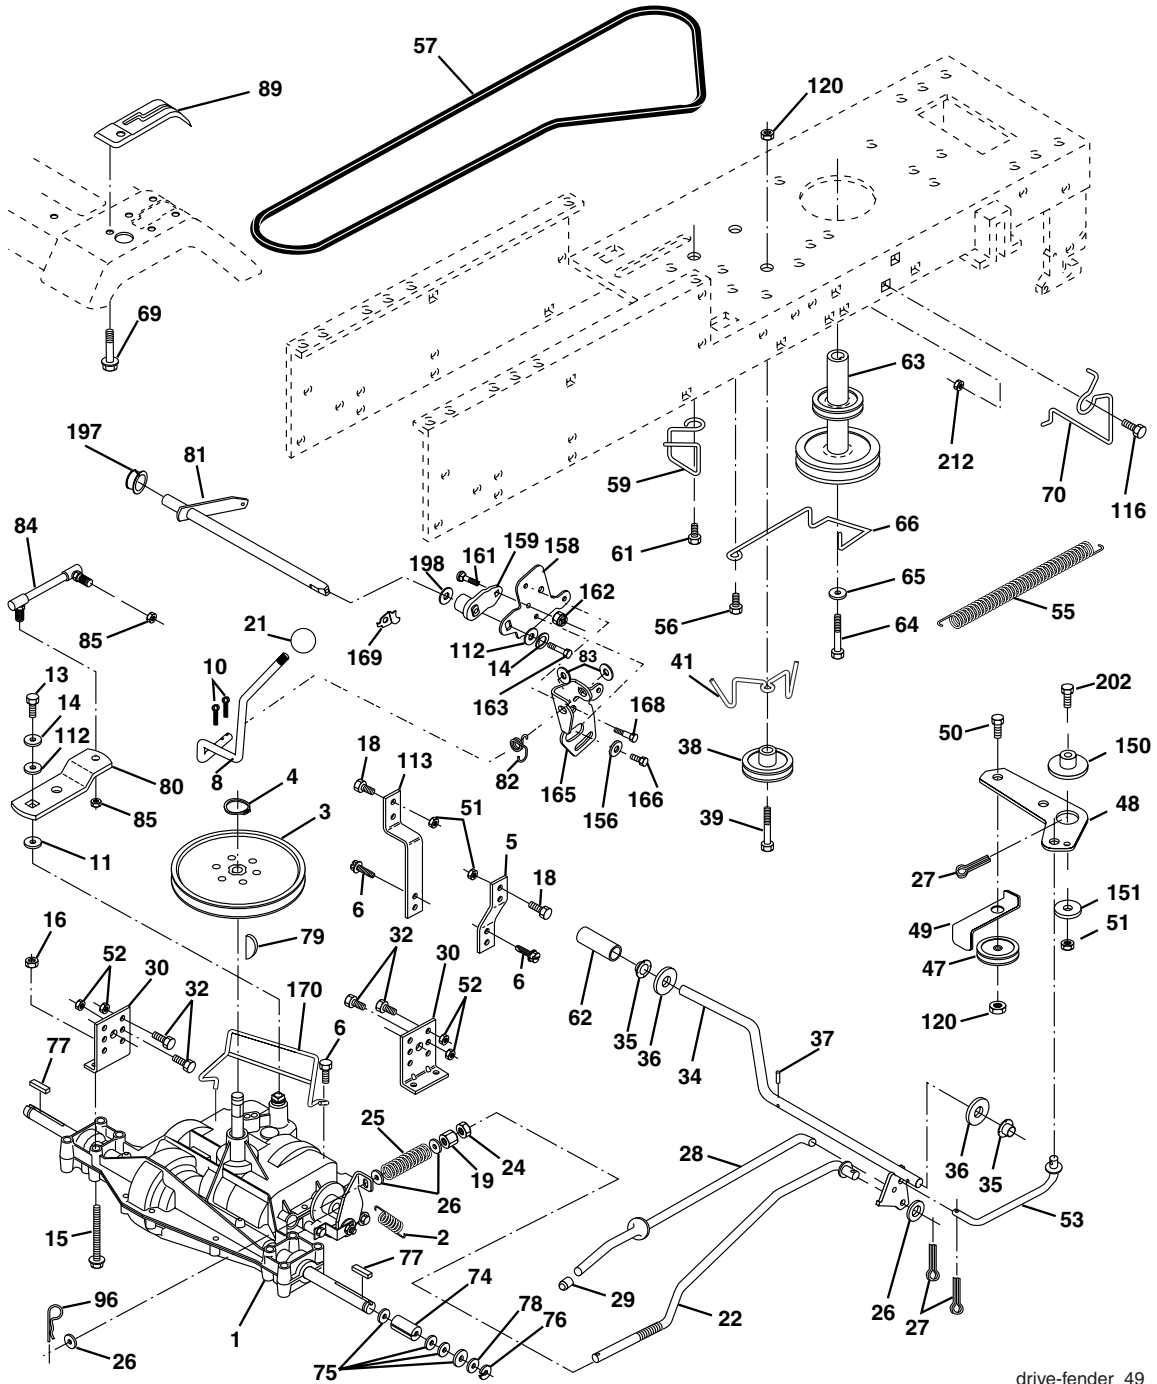

REPAIR PARTS

TRACTOR - - MODEL NUMBER PO17542ST (PO17542STB)

DRIVE

drive-fender_49

REPAIR PARTS

TRACTOR - - MODEL NUMBER PO17542ST (PO17542STB)

DRIVE

KEY NO.	PART NO.	DESCRIPTION	KEY NO.	PART NO.	DESCRIPTION
1	-----	Transaxle Dana (D4360-140) (Order parts from transaxle manufacturer)	62	8883R	Cover Pedal Blk Round
2	146682	Spring Return Brake T/a Zinc	63	175410	Engine Pulley
3	123666X	Pulley Transaxle 18" tires	64	173937	Bolt Hex
4	12000028	Ring Retainer # 5100-62	65	10040700	Washer Lock Hvy Hlcl Spr 7/16
5	121520X	Strap Torque 30 Degrees	66	154778	Keeper Belt Engine Foolproof
6	17000512	Screw 5/16-18 X 3/4	69	142432	Screw Hex wsh HiLo 1/4 x 1/2 unc
8	165619	Rod Shift Fender Adjust Lt	70	134683	Guide Belt Mower Drive RH
10	76020416	Pin Cotter 1/8 X 1 Cad	74	109502X	Spacer Axle
11	105701X	Washer Plate Shf 388 Sq Hole	75	121749X	Washer 25/32 x 1 1/4 x 16 Ga.
13	74550412	Bolt 1/4-28 Unf Gr. 8 W/Patch	76	12000001	E-ring #5133-75
14	10040400	Washer Lock Hvy Helical	77	123583X	Key Square 2 0 x 1845/ 1865
15	74490544	Bolt Hex FLGHD 5/16-18 Gr. 5	78	121748X	Washer 25/32 x 1-5/8 x 16 Ga.
16	73800500	Nut Lock Hex w/ins 5/16-18	79	2228M	Key Woodruff #9 3/16 x 3/4
18	74780616	Bolt, Fin Hex 3/8-16 unc x 1 Gr. 5	80	131488	Arm Shift
19	73800600	Nut Lock 3/8-16 Unc	81	165594	Shaft Asm Cross Tapered PMST/20
21	106933X	Knob	82	123782X	Spring Torsion T/a
22	130804	Rod Brake Blk Zinc 26 840	83	19171216	Washer 17/32 x 3/4 x 16 Ga.
24	73350600	Nut Hex Jam 3/8-16 unc	84	166229	Link Transaxle Dana /18" Zinc
25	106888X	Spring Rod Brake 2 00 Zinc	85	150360	Nut Lock Center 1/4 - 28 FNTHD
26	19131316	Washer 13/32 x 13/16 x 16 Ga.	89	169372X428	Console Shift STLT
27	76020412	Pin Cotter 1/8 x 3/4 Cad	96	4497H	Retainer Spring 1"
28	175765	Rod Brake Parking LT/YT	112	19091210	Washer 9/32 x 3/4 x 10 Ga.
29	71673	Cap Brake Parking	113	127285X	Strap Torque LT
30	174973	Bracket Mtg Transaxle	116	72140608	Bolt Rdhd Sq Neck 3/8-16 x 1
32	74760512	Bolt Hex Hd 5/16-18 unc x 3/4	120	73900600	Nut Lock Fig. 3/8-16 unc
34	175578	Shaft Asm Pedal Foot	150	175456	Spacer Retainer
35	120183X	Bearing Nylon Blk 629 Id	151	19133210	Washer 13/32 x 2 x 10
36	19211616	Washer 21/32 x 1 x 16 Ga.	156	166002	Washer Srrted 5/16ID x 1.125
37	1572H	Pin Roll 3/16 X 1"	158	165589	Bracket Shift Mount
38	179114	Pulley Composite Flat	159	183900	Hub Tapered Flange Shift Lt
39	72110622	Bolt RDHD 3/8-16 unc x 2-3/4 Gr. 5	161	72140406	Bolt Rdhd Sqnk 1/4-20 x 3/4
41	175556	Keeper Belt Flat Idler	162	73680400	Nut Crownlock 1/4-20 unc
47	127783	Pulley Idler V Groove Plastic	163	74780416	Bolt Hex Fin 1/4-20 unc x 1 Gr. 5
48	154407	Bellcrank Asm	165	165623	Bracket Pivot Lever
49	123205X	Retainer Belt Style Spring	166	17490510	Screw 5/16-18 x 5/8
50	72110612	Bolt Carr. Sh. 3/8-16 x 1-1/2 Gr. 5	168	165492	Bolt Shoulder 5/16-18 x .561
51	73680600	Nut Crownlock 3/8-16 unc	169	165580	Plate Fastening
52	73680500	Nut Crownlock 5/16-18 unc	170	187414	Keeper Belt Transaxle Gear
53	105710X	Link Clutch	197	169613	Nyliner Snap-In
55	105709X	Spring Return Clutch 6 75	198	169593	Washer Nyliner
56	17060620	Screw 3/8-16 x 1-1/4	202	72110614	Bolt RdHd 3/8-16 unc x 1-3/4 Gr. 5
57	160855	V-Belt Ground Drive 95 30	212	145212	Nut Hexflange Lock
59	169691	Keeper Belt Span Ctr			
61	17120614	Screw 3/8-16 x .875			

NOTE: All component dimensions given in U.S. inches
1 inch = 25.4 mm