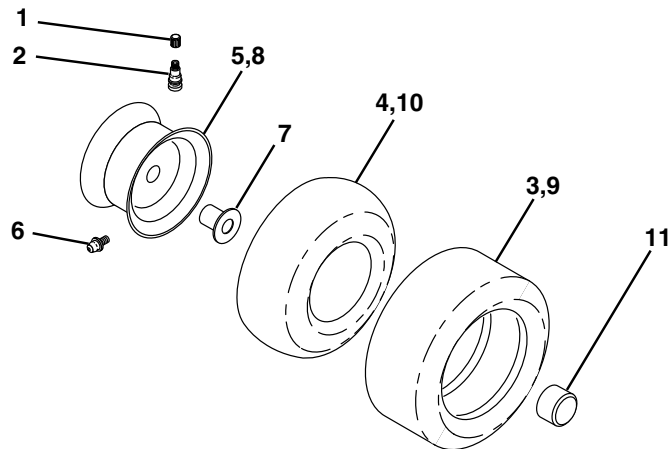

WHEELS & TIRES

KEY NO.	PART NO.	DESCRIPTION
1	59192	Cap Valve Tire
2	65139	Stem Valve
3	106222X	Tire F Ts 15 X 6 0 - 6 Service
4	59904	Tube Front (Service Item Only)
5	106732X624	Rim Asm 6" front Service
6	278H	Fitting Grease (Front Wheel Only)
7	9040H	Bearing Flange (Front Wheel Only)
8	106108X624	Rim Asm 8" rear Service
9	106268X	Tire R Ts 18x9.5-8 Service
10	7152J	Tube Rear (Service Item Only)
11	104757X428	Cap Axle 1 50 X 1 00
--	144334	Sealant, Tire (10 oz. Tube)

NOTE: All component dimensions given in U.S. inches
1 inch = 25.4 mm