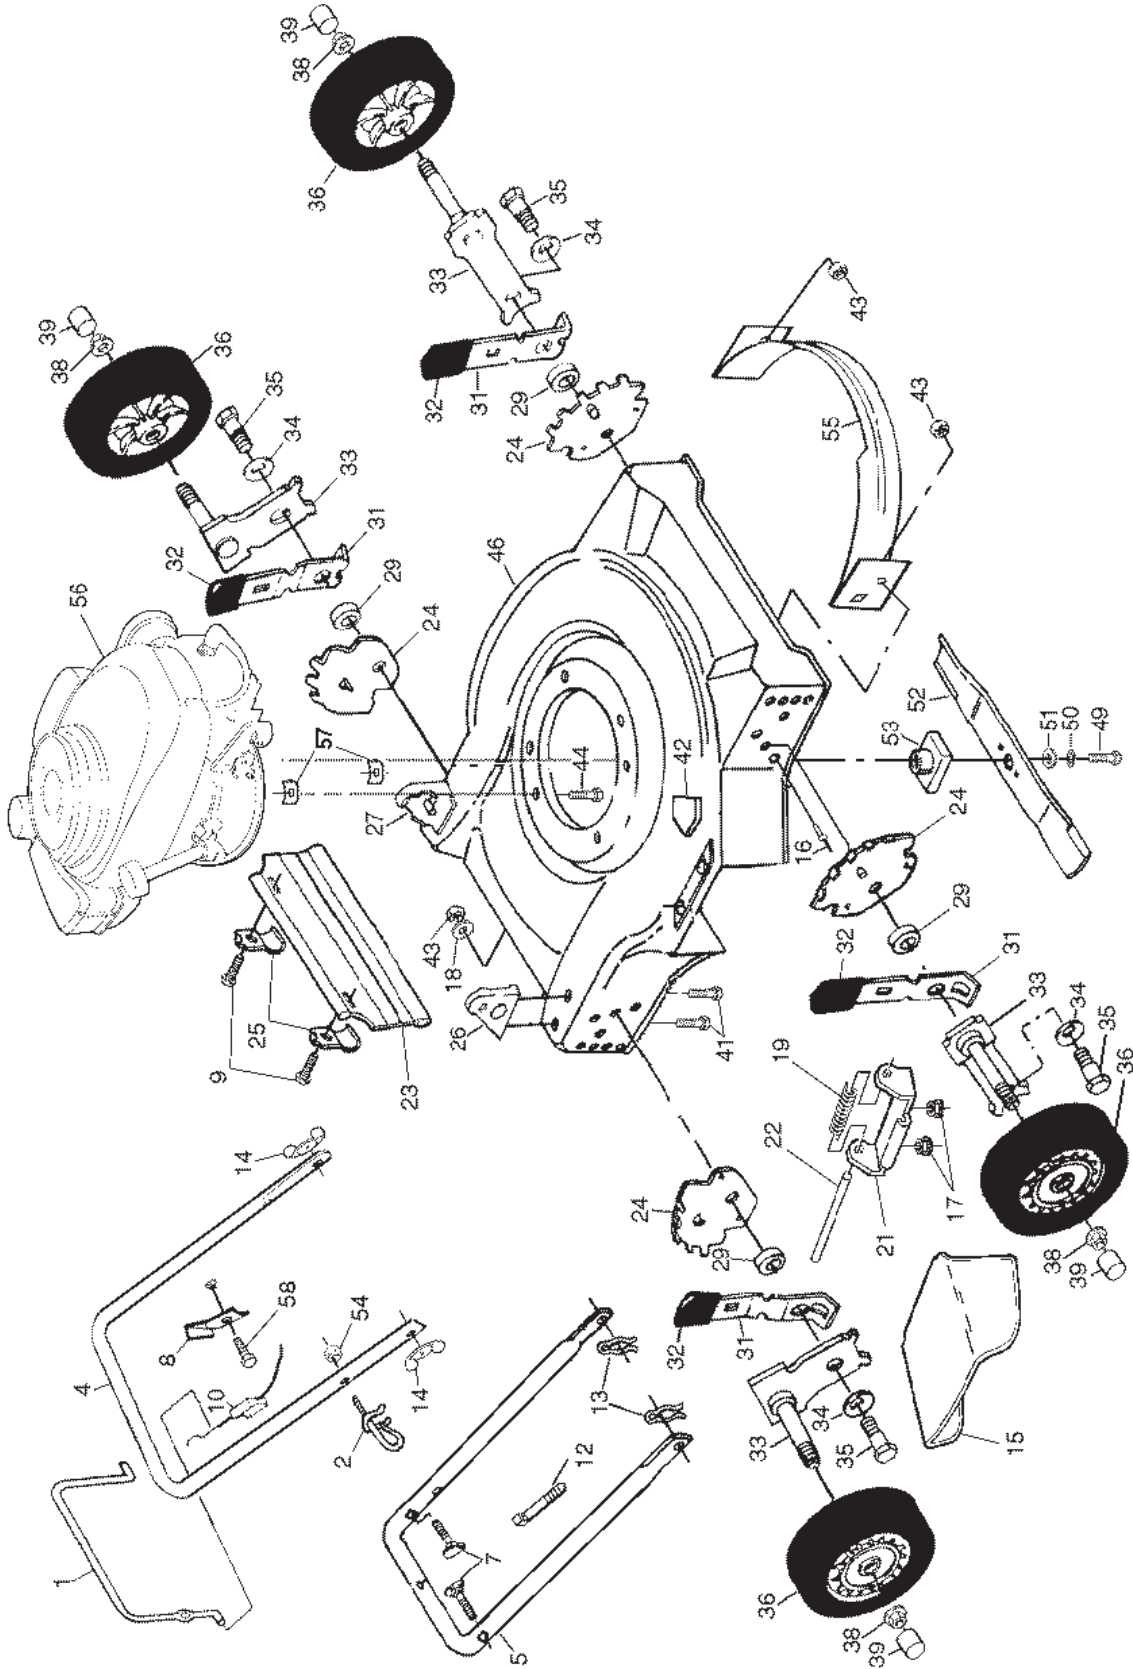

**ROTARY LAWN MOWER -- MODEL NUMBER PM35TN20SA**

## ROTARY LAWN MOWER - - MODEL NUMBER PM35TN20SA

KEY PART NO. NO.	DESCRIPTION	KEY PART NO. NO.	DESCRIPTION
1 131696	Control Bar	34 62335	Belleville Washer
2 179585	Rope Guide	35 142748	Shoulder Bolt
4 16860X479	Upper Handle	36 800060	Wheel and Tire Assembly
5 151590X479	Lower Handle	38 83923	Flanged Locknut
7 131959	Handle Bolt 5/16-18 x 1-3/4	39 800090	Hubcap
8 850733X004	Up-Stop Bracket	41 149741	Thread Cutting Screw 5/16-18 x 3/4
9 750097	Hex Washer Head Screw #10-24 x 1/2	42 141846	Danger Decal
10 164322	Engine Zone Control Cable	43 751592	Locknut 3/8-16
12 66426	Wire Ties	44 150406	Hex Head Thread Rolling Screw 3/8-16 x 1
13 51793	Hairpin Cotter	46 187469	Lawn Mower Housing
14 128638	Wing Nuts	49 851084	Hex Head Screw 3/8-24 x 1-3/8 (Grd. 8)
15 752052	Discharge Guard	50 850263	Helical Lock Washer 3/8
16 128415	Rivet	51 851074	Hardened Washer
17 73800400	Locknut	52 145106	Blade 20"
18 61537	Washer	53 850977	Blade Adapter
19 851855	Torsion Spring	54 132004	Locknut
21 88602	Hinge Deflector	55 700839X479	Front Baffle
22 150215	Hinge Rod	56 - - -	Engine, Tecumseh, Model Number LEV90 (Order parts from engine manufacturer)
23 140543	Rear Deflector	57 851201X004	Washer
24 750085X007	Wheel Adjusting Bracket	58 750634	Screw
25 87584X004	Deflector Bracket	- - 161058	Warning Decal (Not Shown)
26 170345X479	Handle Bracket Assembly (Right)	- - 172777	Operator's Manual (English)
27 170346X479	Handle Bracket Assembly (Left)	- - 172779	Operator's Manual (Spanish)
29 146630	Spacer	- - 187468	Replacement Parts Manual
31 700331X004	Selector Spring		
32 87877	Selector Knob		
33 145935X004	Axle Arm Assembly		

**NOTE:** All component dimensions given in U.S. inches.  
1 inch = 25.4 mm