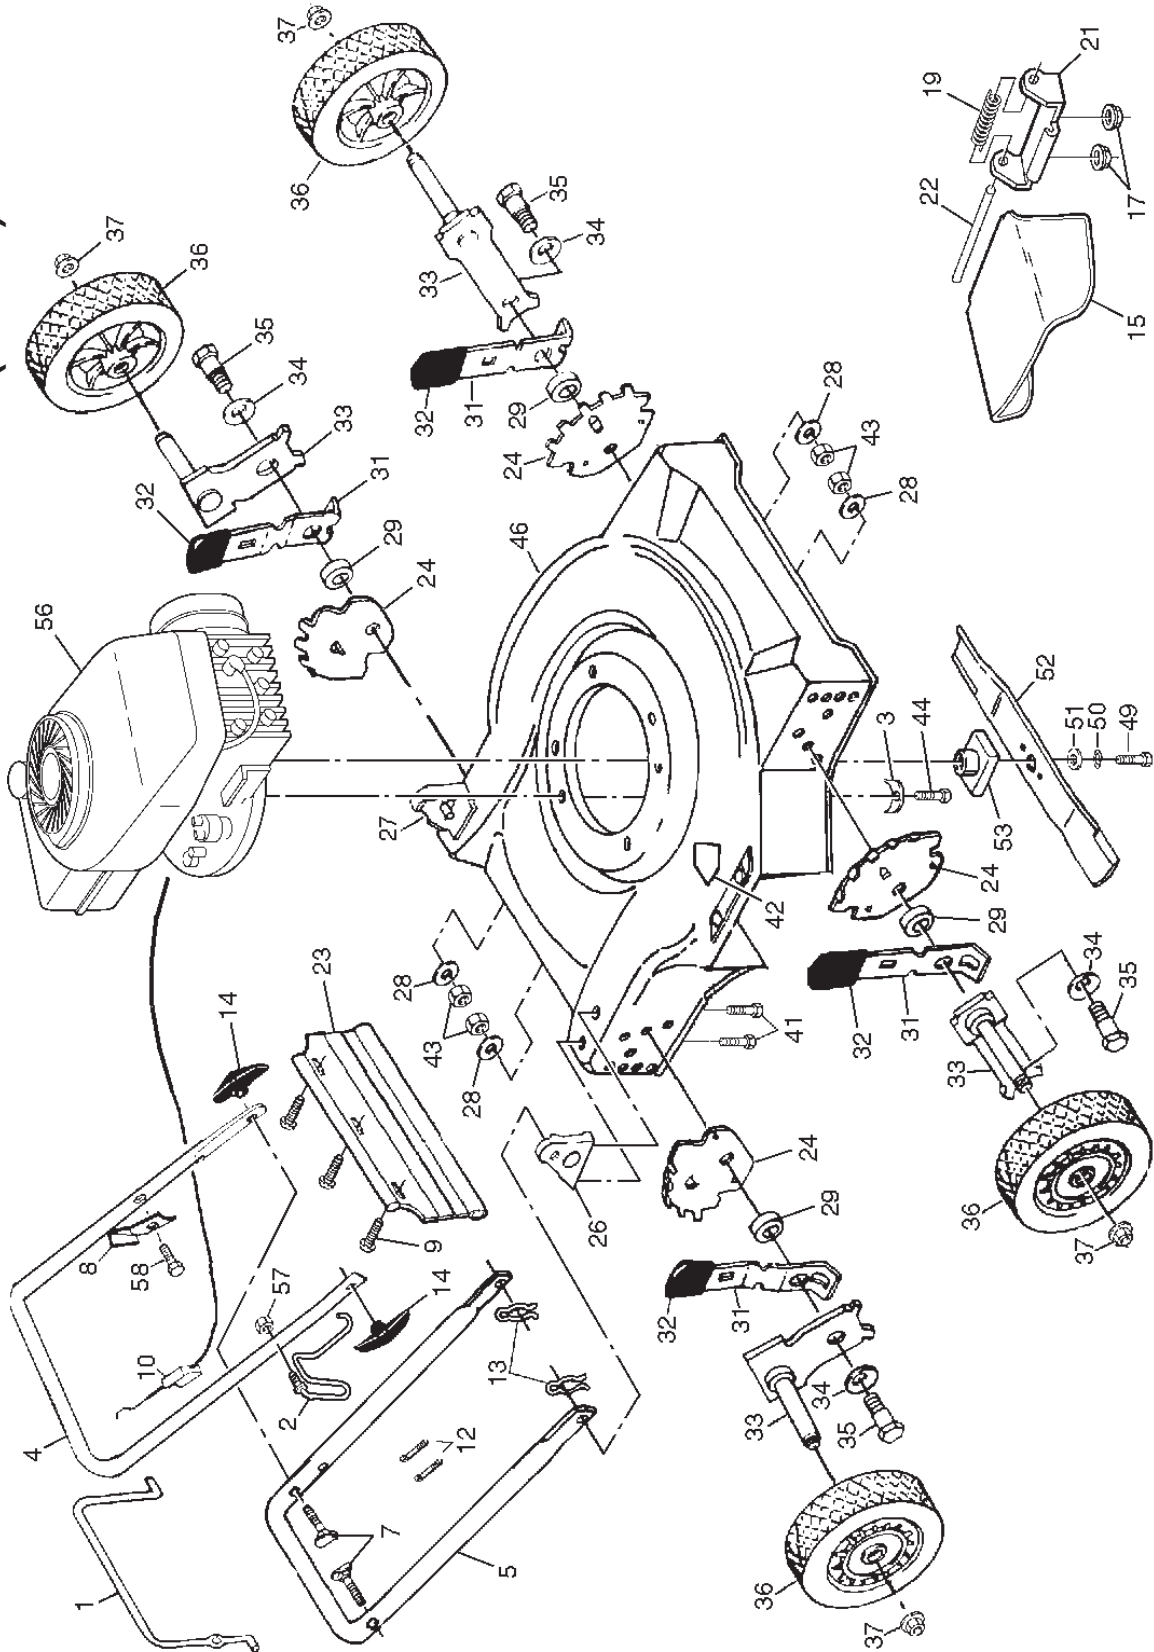

ROTARY LAWN MOWER -- MODEL NUMBER P4TN20SA (386990)

ROTARY LAWN MOWER - - MODEL NUMBER P4TN20SA (386990)

KEY NO.	PART NO.	DESCRIPTION	KEY NO.	PART NO.	DESCRIPTION
1	131696	Control Bar	34	62335	Belleville Washer
2	186079	Rope Guide / Anti-Fold Bracket	35	142748	Shoulder Bolt
3	851201X004	Engine Washer	36	800060	Wheel and Tire Assembly
4	183496X479	Upper Handle	37	83923	Nut, Hex
5	151590X479	Lower Handle	41	149741	Thread Cutting Screw 5/16-18 x 3/4
7	131959	Handle Bolt 5/16-18 x 1-3/4	42	85463	Danger Decal
8	850733X004	Up-Stop Bracket	43	751592	Locknut 3/8-16
9	189241	Hex Washer Head Screw #10-24 x 1/2	44	150406	Hex Head Thread Rolling Screw 3/8-16 x 1-1/8
10	164322	Engine Zone Control Cable	46	189431	Kit, Lawn Mower Housing
12	66426	Wire Tie	49	851084	Hex Head Screw 3/8-24 x 1-3/8 Grade 8
13	51793	Hairpin Cotter	50	850263	Helical Lock washer 3/8
14	136376	Knob	51	851074	Hardened Washer
15	752052	Discharge Guard	52	145106	Blade, 20"
17	73800400	Locknut 1/4-20	53	850977	Blade Adapter
19	851855	Torsion Spring	56	---	Engine, Tecumseh, Model Number LV148EA (For engine service and replacement parts, call Tecumseh at 1-800-558-5402)
21	88602	Hinge Deflector	57	132004	Nut, Hex
22	150215	Hinge Rod	58	750634	Screw
23	189240	Rear Deflector	--	161058	Warning Decal (Not Shown)
24	750085X007	Wheel Adjusting Bracket	--	172782	Operator's Manual, English
26	170345X479	Handle Bracket Assembly, Right	--	172784	Operator's Manual, Spanish
27	170346X479	Handle Bracket Assembly, Left	--	189430	Replacement Parts Manual, English
28	61537	Washer			
29	146630	Spacer			
31	700331X004	Selector Spring			
32	87877	Selector Knob			
33	145935X479	Axle Arm Assembly			

NOTE: All component dimensions given in U.S. inches.
1 inch = 25.4 mm