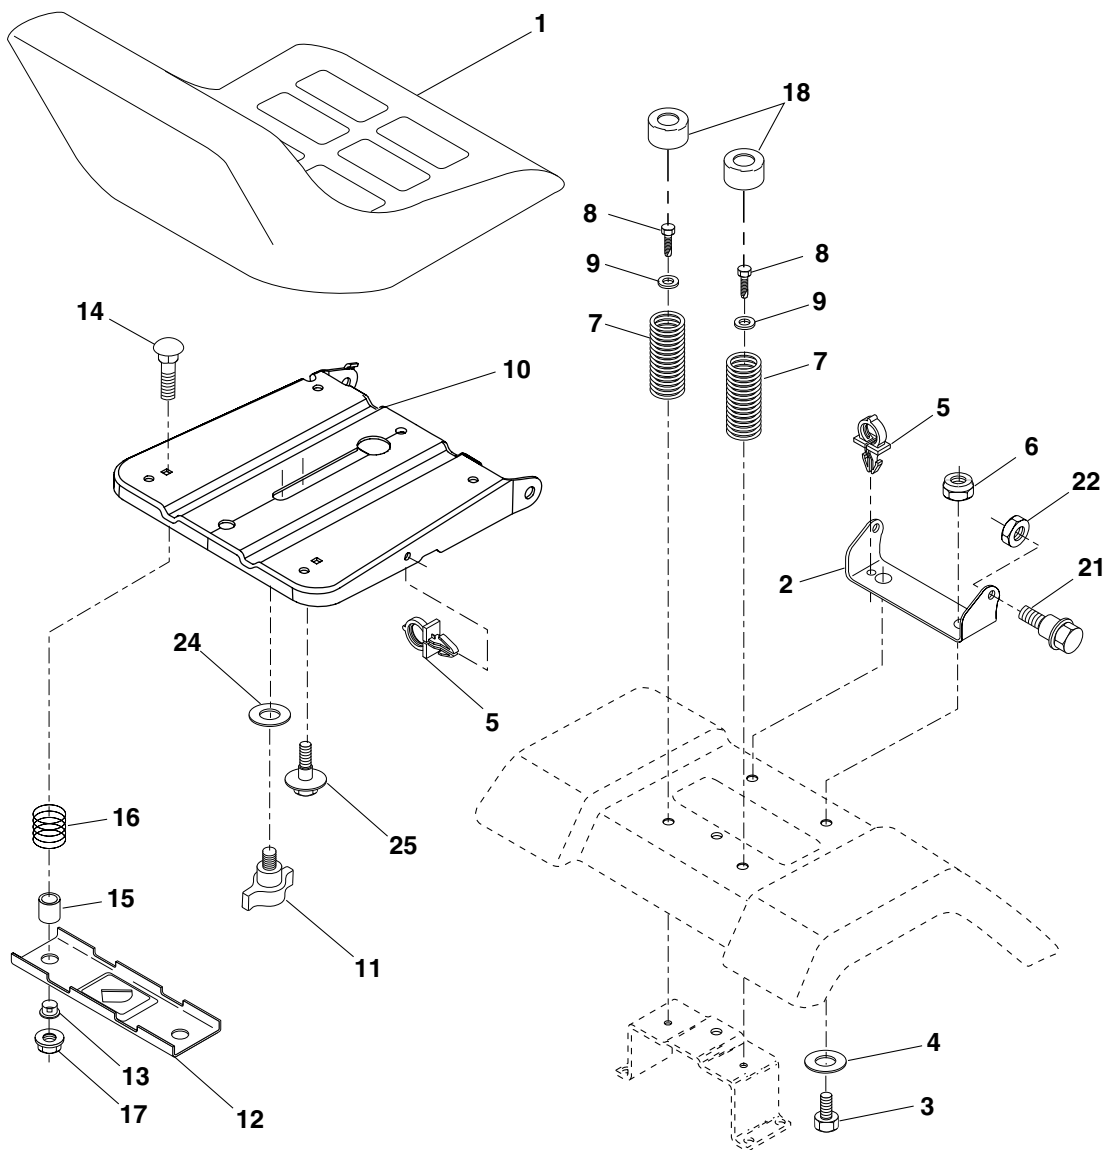

TRACTOR - - MODEL NUMBER CO185H42STA
SEAT ASSEMBLY

seat_lt.knob_2

KEY PART NO.	PART NO.	DESCRIPTION
1	189022	Seat
2	140551	Bracket Pivot Seat
3	71110616	Bolt Fin Hex 3/8-16 unc x 1
4	19131610	Washer 13/32 x 1 x 10 Ga
5	145006	Clip Push-In
6	73800600	Nut Hex w/Ins. 3/8-16 unc
7	124181X	Spring Seat Cprsn
8	17000616	Screw 3/8-16 x 1-1/2
9	19131614	Washer 13/32 x 1 x 14 Ga.
10	182493	Pan Seat
11	166369	Knob Seat Adj. Wingnut
12	121246X	Bracket Mounting Switch

KEY PART NO.	PART NO.	DESCRIPTION
13	121248X	Bushing Snap Blk Nyl 50 Id
14	72050412	Bolt Rdhd Sqnk 1/4-20 x 1-1/2
15	121249X	Spacer Split 28x .88 Zinc
16	123740X	Spring Cprsn Plate 1.310 Ga
17	123976X	Nut Lock 1/4 Lge Flg Gr. 5 Zinc
18	124238X	Cap Spring Seat
21	171852	Bolt Shoulder 5/16-18 unc
22	73800500	Nut Hex Lock W/Ins 5/16-18
24	19171912	Washer 17/32 x 1-3/16 x 12 Ga.
25	127018X	Bolt Shoulder 5/16-18 x 62

NOTE: All component dimensions given in U.S. inches
1 inch = 25.4 mm