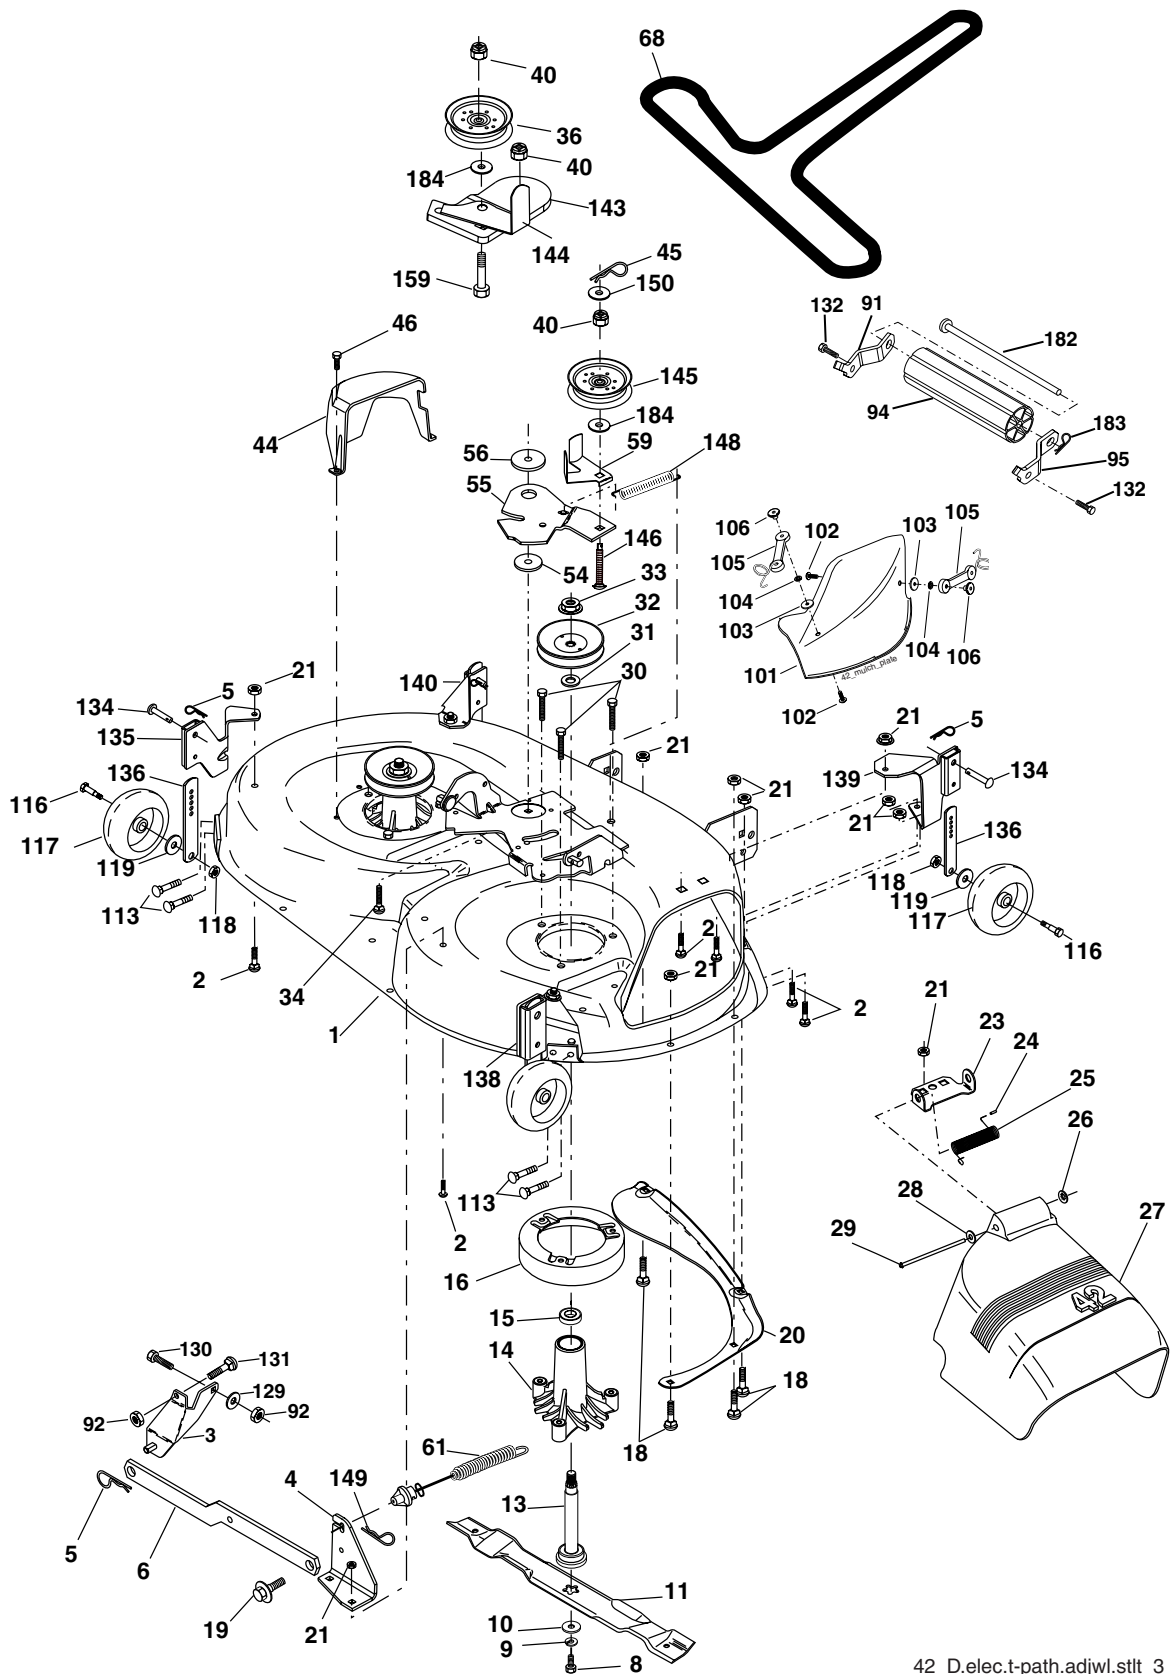

TRACTOR - - MODEL NUMBER CO185H42STA

MOWER DECK

42_D.elec.t-path.adjwl.stlt_3

TRACTOR - - MODEL NUMBER CO185H42STA

MOWER DECK

KEY NO.	PART NO.	DESCRIPTION	KEY NO.	PART NO.	DESCRIPTION
1	182032	Mower Housing	92	73800600	Locknut, Hex W/Wsh 3/8-16 unc
2	72140506	Bolt	94	132264	Roller Nose
3	138017	Bracket Assembly,Sway Bar, Front	95	180533	Bracket Roller Nose RH
4	165460	Bracket Sway Bar 38/42"	101	136420	Cover Mulching 42" Black
5	4939M	Retainer Spring	102	71081010	Screw Truss Hd Phil10-24 x 5/8
6	178024	Bar Sway Deck	103	19061216	Washer #10
8	850857	Bolt, Hex 3/8-24 x 1.25 Gr. 8	104	10071000	Washer Lock
9	10030600	Washer, Lock	105	160793	Latch Asm Bagger
10	140296	Washer, Hardened (The following blades are available)	106	2029J	Nut Weld
11	134149	Blade, 42" Mulching STD (For mulching mowers only)	113	17060512	Screw 5/16-18
--	139775	Blade, 42" Mulching Premium (For better wear when mulching)	116	4898H	Bolt, Shoulder
--	138971	Blade, 42" Hi-Lift (For bagging or discharge)	117	165746	Wheel, Gauge
13	137645	Shaft Assembly, Mandrel, Vented (Incl. Key Number 6)	118	73930600	Nut, Crownlock 3/8-1
14	128774	Housing, Mandrel, Vented	119	19121414	Washer 13/32 x 7/8 x 14 Ga.
15	110485X	Bearing, Ball, Mandrel	129	19131312	Washer 13/32 x 13/16 x 12 Ga.
16	174493	Stripper, Mower Deck	130	74780616	Bolt, Fin Hex 3/8-16 unc x 1Gr. 5
18	72140505	Bolt, Carriage 5/16-18 x 5/8	131	72140608	Bolt Rdhd Sqnk 3/8-16 unc x 1
19	132827	Bolt, Shoulder	132	17000612	Screw 3/8-16 x 3/4
20	159770	Baffle, Vortex	134	156941	Pin Head Rivet
21	73680500	Nut, Crownlock 5/16-18 unc	135	159765	Bracket Asm. Wheel Gauge Rear LH
23	177563	Bracket, Deflector	136	155986	Bar Adj. Gauge Wheel
24	105304X	Cap, Sleeve	138	159763	Bracket Asm. Wheel Gauge Rear RH
25	123713X	Spring, Torsion, Deflector	139	159767	Bracket Asm. Wheel Gauge Front RH
26	110452X	Nut, Push	140	159768	Bracket Asm. Wheel Gauge Front LH
27	130968X428	Shield, Deflector	143	157109	Bracket Arm Idler 42"
28	19111016	Washer 11/32 x 5/8 x 16 Ga.	144	173441	Keeper Belt 42" Clutch Cable
29	131491	Rod, Hinge	145	173437	Pulley Idler Flat
30	173984	Screw Thdrol Rolling Wsh Hd	146	173443	Bolt Carraige Idler
31	187690	Washer, Spacer	148	169022	Spring Return Idler
32	173436	Pulley, Mandrel	149	165898	Retainer Spring Yellow Zinc
33	178342	Nut, Toplock, Flanged	150	19091210	Washer 9/32 x 3/4 x 10 Ga.
34	72110612	Bolt	159	72140614	Bolt Rdhd Sqn 3/8-16 unc x 1-3/4
36	173438	Pulley, Idler, Flat	182	179126	Rod Roller Nose
37	19131316	Washer 13/32 x 13/16 x 16 Ga.	183	163552	Retainer Spring
40	73900600	Nut, Lock 3/8-16 unc	184	19131410	Washer 3/8
44	140088	Guard, Mandrel, L.H.	--	130794	Mandrel Assembly (Includes housing, shaft and shaft hardware only-pulley not included)
45	4497H	Retainer	--	181542	Replacement Mower, Complete (Std. Deck-Order separately mulch cover, gauge wheels and nose roller components key nos. 101 - 106, 5, 116 - 119, 134, 136 and 91, 94, 95, 132, 182, 183).
46	137729	Screw, Thd. Roll 1/4-20 x 5/8			
54	178515	Washer, Hardened			
55	155046	Arm, Idler			
56	122052X	Spacer, Retainer			
59	173442	Guard, Tuv Idler			
61	174882	Spring Ext Elect Clutch			
68	174883	V-Belt			
91	180532	Bracket Roller Nose LH			

NOTE: All component dimensions given in U.S.inches
1 inch = 25.4 mm