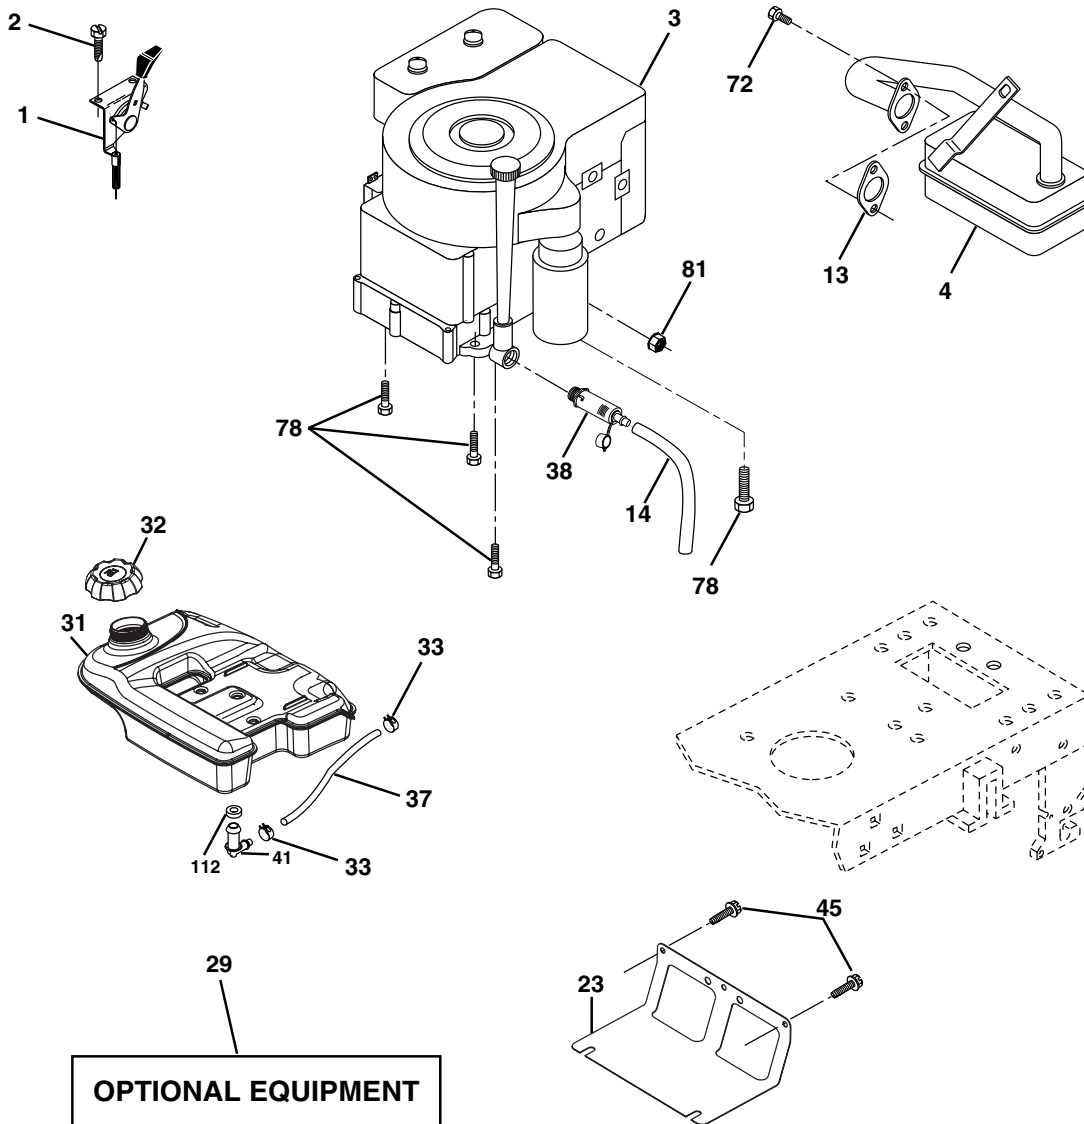

TRACTOR - - MODEL NUMBER CO185H42STA

ENGINE

OPTIONAL EQUIPMENT
Spark Arrester

engine-bs.1cyl_51

KEY PART NO.	PART NO.	DESCRIPTION
1	176636X428	Control Throttle
2	171875	Screw Hwhd Hi-Lo #13-16 x 3/4
3	-----	Engine, Briggs Model 31P777 (Order parts for Engine Manufacturer)
4	137352	Muffler Asm Twin Lo-Tone
13	165291	Muffler Gasket
14	148456	Tube Drain oil
23	169837	Shield Heat
29	137180	Kit Spark Arrestor (Flat Scrn)
31	179022	Tank Fuel
32	179124X428	Cap Asm Fuel
33	123487X	Clamp Hose Black
37	8543R	Line Fuel
38	181654	Plug Drain Oil Easy

KEY PART NO.	PART NO.	DESCRIPTION
41	139277	Stem Tank Fuel
45	17000612	Screw Hexwsh Thdr 3/8-16 x 3/4
72	183906	Screw 5/16-18 x 1
78	17060620	Screw 3/8-16 x 1-1/4
81	73510400	Nut Keps Hex 1/4-20 unc
112	3645J	Bushing

NOTE: All component dimensions given in U.S. inches
1 inch = 25.4 mm
For engine service and replacement parts, call the toll free number for your engine manufacturer listed below:
Briggs & Stratton 1-800-233-3723
Kohler Co. 1-800-544-2444
Tecumseh Products 1-800-558-5402
Honda Engines 1-800-426-7701
Kawasaki 1-800-460-5688