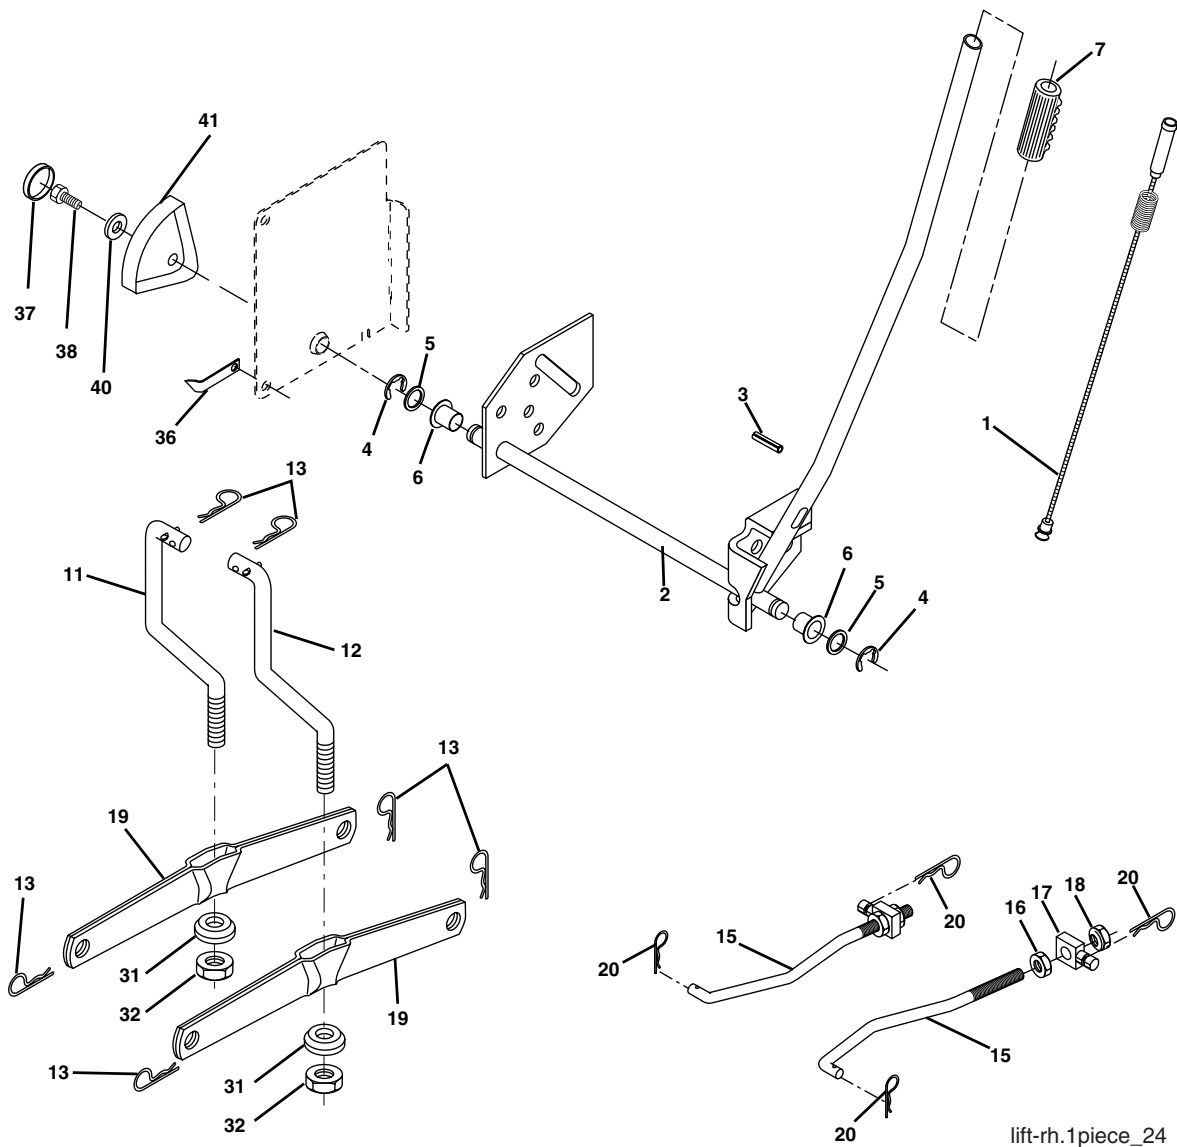

KEY PART NO. NO.

KEY PART NO.	NO.	DESCRIPTION
16	172743	Decal, Steering Wheel
18	156811	Decal, Fender Opr.
20	145004	Decal, Battery
21	189289	Decal, Hood, Side Panel
23	189288	Decal, Engine
--	184310X428	Pad, Footrest, ST/LT, LH
--	184311X428	Pad, Footrest, ST/LT, RH
--	166960	Decal By-Pass
--	191641	Manual, Owner's, English
--	191642	Manual, Owner's, Spanish

WHEELS & TIRES

KEY PART NO. NO.

KEY PART NO.	NO.	DESCRIPTION
1	59192	Cap Valve Tire
2	65139	Stem Valve
3	106222X	Tire F Ts 15 x 6 0 - 6 Service
4	59904	Tube Front (Service Item Only)
5	106732X421	Rim Asm 6"front Service
6	278H	Fitting Grease (Front Wheel Only)
7	9040H	Bearing Flange (Front Wheel Only)
8	106108X421	Rim Asm 8"rear Service
9	122082X	Tire R Ts 20 x 10-8 C Service
10	7152J	Tube Rear (Service Item Only)
11	104757X421	Cap Axle 1 50 x 1 00
--	144334	Sealant, Tire (10 oz. Tube)

NOTE: All component dimensions given in U.S. inches
1 inch = 25.4 mm

TRACTOR - - MODEL NUMBER CO185H42STA
LIFT ASSEMBLY

KEY PART NO.	NO.	DESCRIPTION
1	179504	Plunger Assembly
2	159476	Shaft Assembly, Lift
3	188822	Pin, Groove
4	12000002	E-Ring
5	19211621	Washer 21/32 x 1 x 21 Ga.
6	120183X	Bearing, Nylon
7	175830	Grip, Handle, Fluted
11	139865	Link, Lift, L.H.
12	139866	Link, Lift, R.H.
13	4939M	Retainer Spring
15	173288	Link Front Sus.
16	73350800	Nut Hex Jam 1/2-13 unc
17	175689	Trunnion Front Susp.

KEY PART NO.	NO.	DESCRIPTION
18	73800800	Nut Lock w/Wsh 1/2-13 unc
19	139868	Arm Asm. Suspension Mower
20	163552	Retainer Spring
31	169865	Bearing Pivot Lift
32	73540600	Nut Crownlock 3/8-24
36	155097	Pointer Height Indicator
37	123935X	Plug Hole
38	17060516	Screw 5/16-18 x 1
40	19112410	Washer 11/32 x 1-1/2 x 10 Ga.
41	155098	Indicator Height Sttt