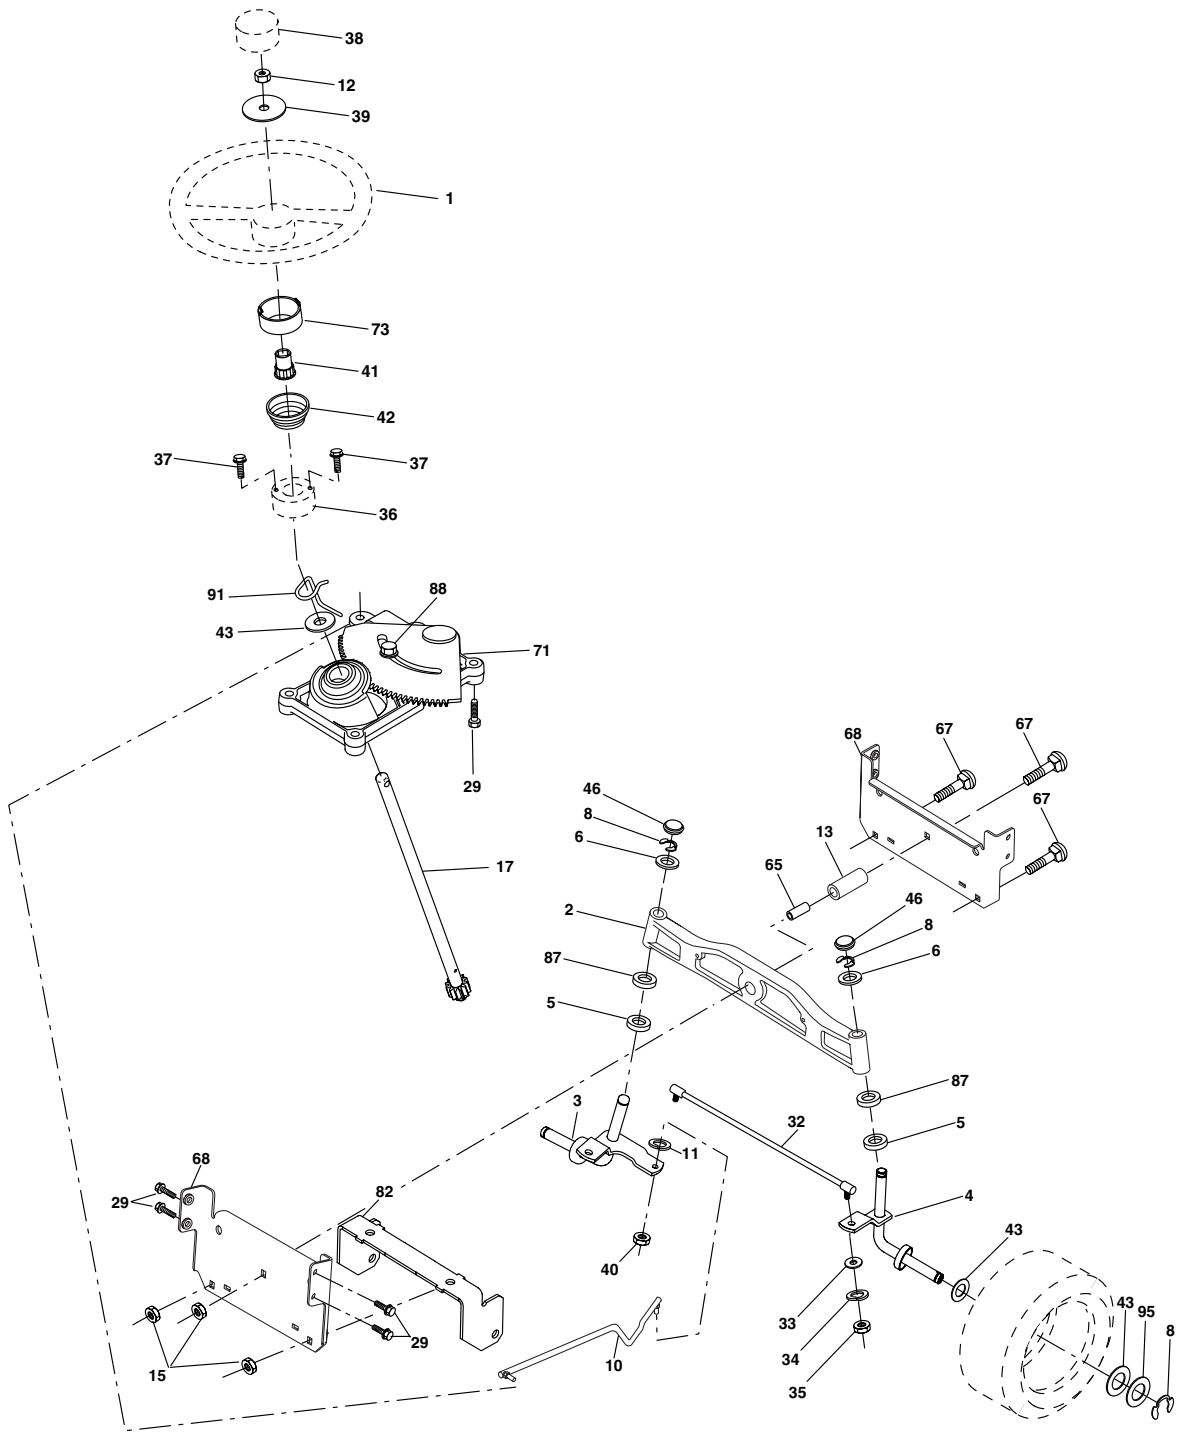

TRACTOR - - MODEL NUMBER CO185H42STA STEERING ASSEMBLY

steering_stealth_prem_3

TRACTOR - - MODEL NUMBER CO185H42STA
STEERING ASSEMBLY

KEY NO.	PART NO.	DESCRIPTION
1	159944X428	Wheel Steering
2	184706	Axle Asm
3	169840	Spindle Asm LH
4	169839	Spindle Asm RH
5	6266H	Bearing Race Thrust Harden
6	121748X	Washer 25/32 x 1-5/8 x 16 Ga.
8	12000029	Ring Klip #t5304-75
10	175121	Link Drag
11	10040600	Washer Lock Hvy Hlcl Spr 3/8
12	73940800	Nut Hex Jam Toplock 1/2-20 unf
13	136518	Spacer Bearing Axle Front
15	145212	Nut Hex Flange Lock
17	177883	Shaft Asm. Steering
29	17000612	Screw 3/8-16 x 3/4
32	171888	Rod Tie
33	19111216	Washer 11/32 x 3/4 x 16 Ga.
34	10040500	Washer Lock Hlcl Spr 5/16
35	73540500	Crownlock Nut 5/16-24 unf
36	155105	Bushing Strg
37	152927	Screw
38	159946X428	Insert Cap Strg Wh
39	19182411	Washer 9/16 ID x 1-1/2 OD 11Ga.
40	73540600	Nut Crownlock 3/8-24
41	159945	Adaptor Wheel Strg
42	163888X428	Boot Steering
43	121749X	Washer 25/32 1 1/4 x 16 Ga.
46	184946X505	Cap Spindle
65	160367	Spacer Brace Axle
67	72110618	Bolt, Rdhd Sq 3/8-16 unc x 2-1/4
68	169827	Axle, Brace
71	175146	Steering Asm.
73	160135X428	Extension Steering Stealth
82	169835	Bracket Susp. Chassis Front
87	173966	Washer Flat .781 x 1-1/2 x .15
88	175118	Bolt Shoulder 7/16-20 unc
91	175553	Clip Steering
95	188967	Washer Harden .793 x 1.637 x .060

NOTE: All component dimensions given in U.S. inches
1 inch = 25.4 mm