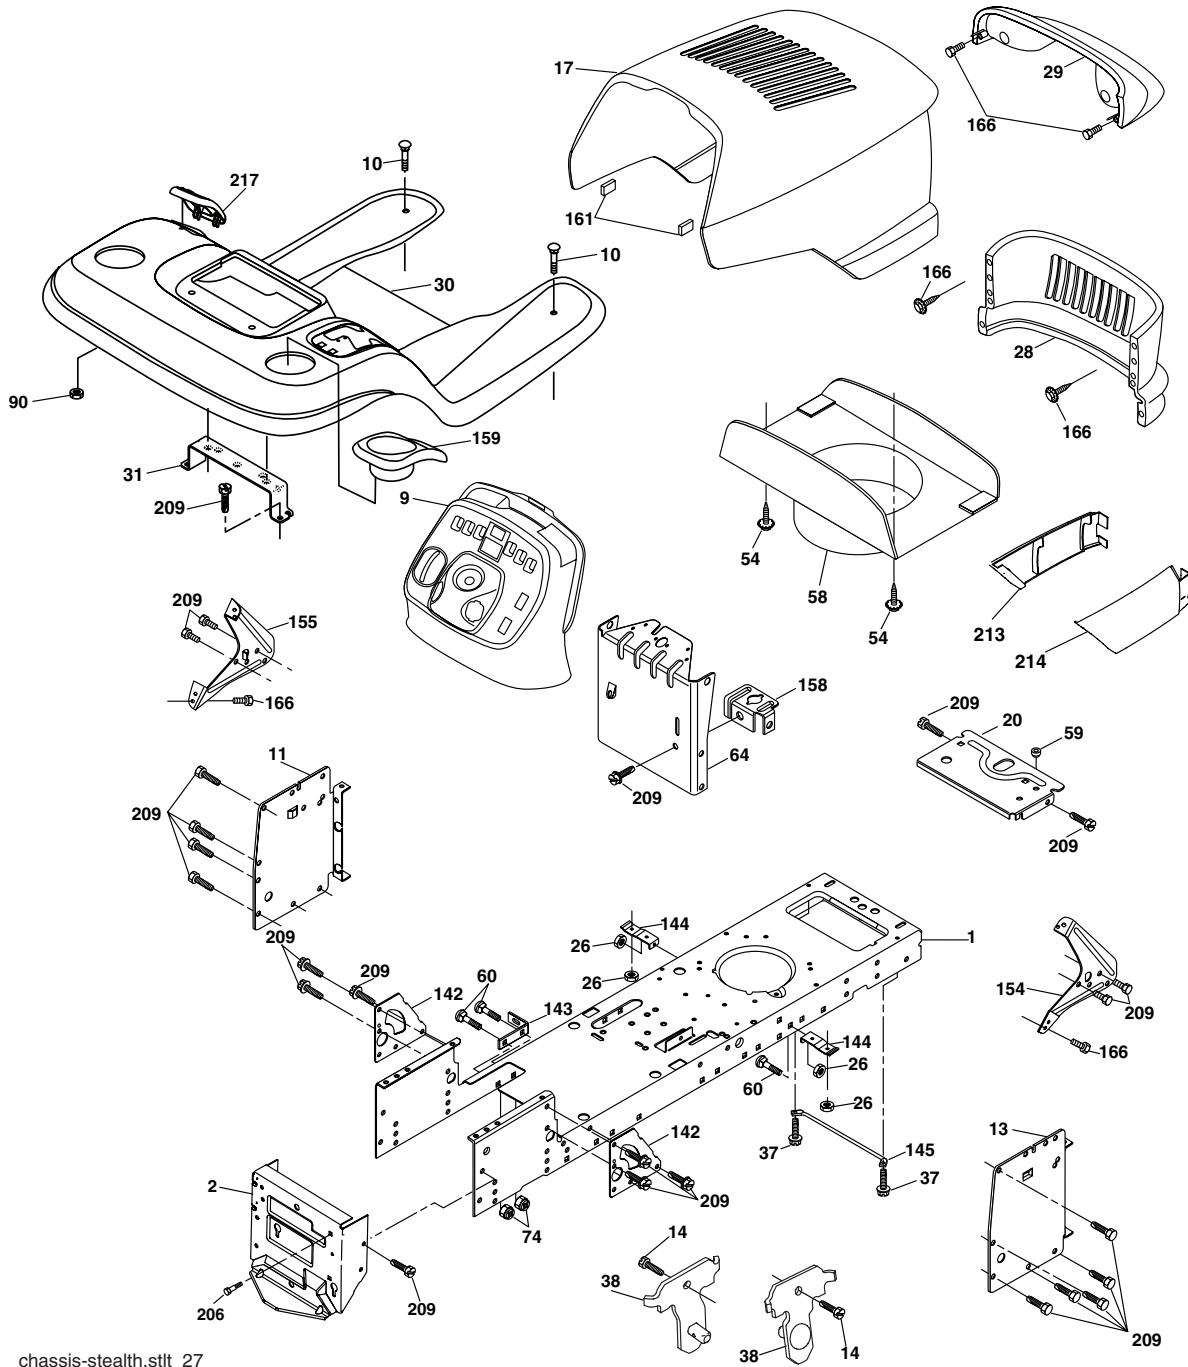

TRACTOR - - MODEL NUMBER CO185H42STA CHASSIS AND ENCLOSURES

chassis-stealth.sttt_27

**TRACTOR - - MODEL NUMBER CO185H42STA
CHASSIS AND ENCLOSURES**

KEY NO.	PART NO.	DESCRIPTION
1	174619	Chassis
2	176554	Drawbar
9	161566X428	Dash
10	72140608	Bolt RDHD SQNK 3/8-16 x 1
11	167203	Panel, Dash, LH
13	188702X010	Panel, Dash, RH
14	17490608	Screw Thdrol 3/8-16 x 1/2
17	175260X428	Hood Assembly
20	162026	Plate Battery
26	73800600	Locknut, Hex, with Insert 3/8-16 unc
28	175289X428	Grille
29	161840	Lens, Bar
30	188572X428	Fender/Footrest
31	139976	Bracket, Fender/Support
37	17490508	Screw, Thdrol. 5/16-18 x 1/2 TYT
38	175710	Bracket Asm Pivot Mower Rear
54	161464	Screw Hex Wshd 8-18 x 7/8
58	175351	Duct Hood
59	187495	Bushing 1.375 OD
60	72140606	Bolt Rdhd Sqnk 3/8-16 unc x 3/4
64	174997	Dash Lower
74	73680600	Nut Crownlock 3/8-16 unc
90	124346X	Nut Self Thrd Wshd 1/4 Zinc
142	175702	Plate Reinforcement
143	186689	Bracket Swaybar Chassis
144	175582	Bracket Footrest
145	156524	Rod Pivot Chassis/Hood
154	161897	Bracket Dash Rh
155	161900	Bracket Dash Lh
158	162037	Parking Brake Bkrt
159	179950X428	Cupholder
161	164655	Bumper Extrusion .600 x 3.50
166	191611	Screw 10 x 3/4 Single Lead-Hex
206	170165	Bolt Shoulder 5/16-18
209	17000612	Screw Hexwsh Thdr 3/8-16 x 3/4
213	169848X428	Skirt Grille LH
214	169847X428	Skirt Grille RH
217	179132X428	Console Fuel Window

NOTE: All component dimensions given in U.S. inches
1 inch = 25.4 mm