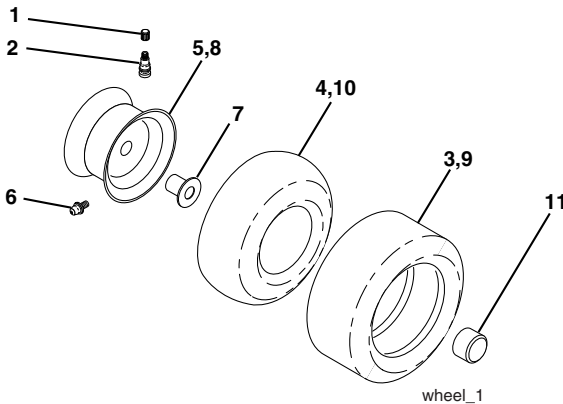

KEY PART NO.	PART NO.	DESCRIPTION
13	121248X	Bushing Snap Blk Nyl 50 Id
14	72050412	Bolt Rdhd Sqnk 1/4-20 x 1-1/2
15	121249X	Spacer Split 28x .88 Zinc
16	123740X	Spring Cprsn Plate 1.310 Ga
17	123976X	Nut Lock 1/4 Lge Flg Gr. 5 Zinc
18	124238X	Cap Spring Seat
21	171852	Bolt Shoulder 5/16-18 unc
22	73800500	Nut Hex Lock W/Ins 5/16-18
24	19171912	Washer 17/32 x 1-3/16 x 12 Ga.
25	127018X	Bolt Shoulder 5/16-18 x 62

NOTE: All component dimensions given in U.S. inches
 1 inch = 25.4 mm

TRACTOR -- MODEL NUMBER CO185H42STA

DECALS

KEY PART NO. NO.

KEY PART NO.	NO.	DESCRIPTION
1	187407	Reflector, LH
3	176272	Decal, Hood RH
4	176273	Decal, Hood LH
5	172740	Decal, Fender
8	179128	Decal, Deck, Caution
9	189342	Decal, Replacement Hood
10	157141	Decal, Fender, Danger
11	191648	Decal, Panel, Dash
14	160396	Decal, V-Belt, Schematic
15	187408	Decal, Reflector, RH

WHEELS & TIRES

KEY PART NO. NO.

KEY PART NO.	NO.	DESCRIPTION
1	59192	Cap Valve Tire
2	65139	Stem Valve
3	106222X	Tire F Ts 15 x 6 0 - 6 Service
4	59904	Tube Front (Service Item Only)
5	106732X421	Rim Asm 6"front Service
6	278H	Fitting Grease (Front Wheel Only)
7	9040H	Bearing Flange (Front Wheel Only)
8	106108X421	Rim Asm 8"rear Service
9	122082X	Tire R Ts 20 x 10-8 C Service
10	7152J	Tube Rear (Service Item Only)
11	104757X421	Cap Axle 1 50 x 1 00
--	144334	Sealant, Tire (10 oz. Tube)

NOTE: All component dimensions given in U.S. inches
1 inch = 25.4 mm

TRACTOR - - MODEL NUMBER CO185H42STA
LIFT ASSEMBLY

KEY PART NO.	NO.	DESCRIPTION
1	179504	Plunger Assembly
2	159476	Shaft Assembly, Lift
3	188822	Pin, Groove
4	12000002	E-Ring
5	19211621	Washer 21/32 x 1 x 21 Ga.
6	120183X	Bearing, Nylon
7	175830	Grip, Handle, Fluted
11	139865	Link, Lift, L.H.
12	139866	Link, Lift, R.H.
13	4939M	Retainer Spring
15	173288	Link Front Sus.
16	73350800	Nut Hex Jam 1/2-13 unc
17	175689	Trunnion Front Susp.