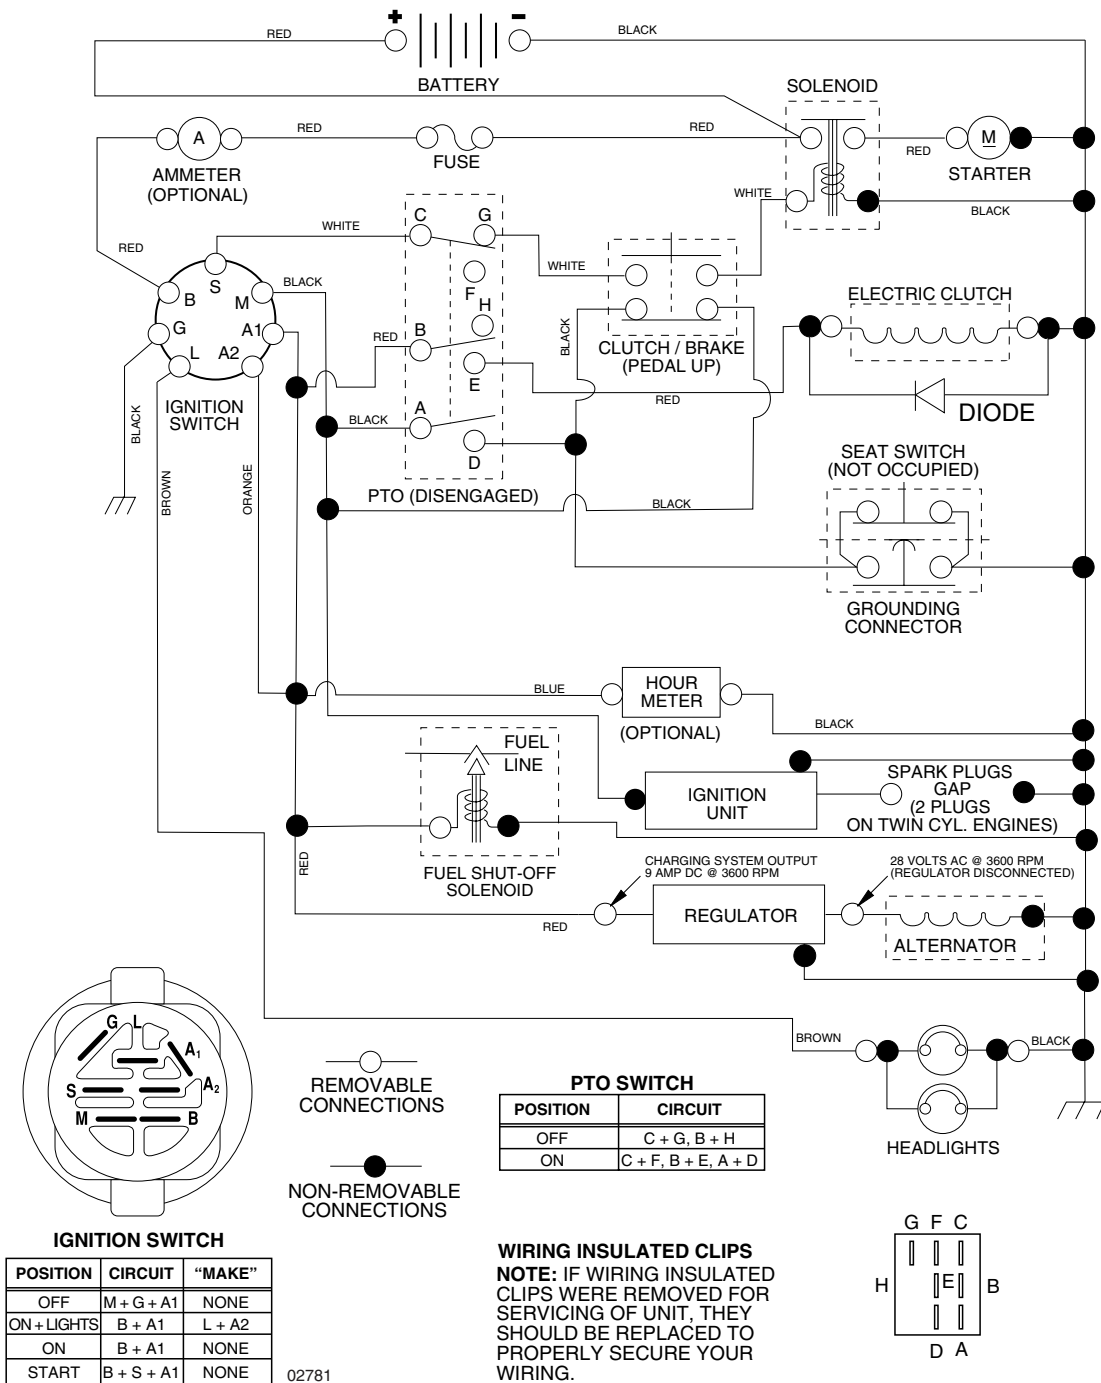

TRACTOR - - MODEL NUMBER CO185H42STA

SCHEMATIC

REPAIR PARTS

TRACTOR - - MODEL NUMBER CO185H42STA

ELECTRICAL

TRACTOR - - MODEL NUMBER CO185H42STA

ELECTRICAL

KEY NO.	PART NO.	DESCRIPTION
1	163465	Battery
2	74760412	Bolt, Hex 1/4-20 x 3/4
8	7603J	Tray, Battery
10	145211	Bolt, Btr Front 1/4-20 x 7-1/2
11	150109	Holddown Battery Front Mount
12	145769	Nut, Push Nylon Battery Front 1/4
16	176138	Switch Interlock
21	175688	Harness, Light
22	4152J	Light Bulb
24	8860R	Cable, Starter
25	146148	Cable, Battery
26	175158	Fuse
27	73510400	Nut Keps Hex 1/4-20 Unc
28	145491	Cable, Ground
29	121305X	Switch, Seat
30	175566	Switch, Ignition
33	140401	Key, Molded
40	188031	Harness, Ignition
41	17720408	Screw Thd Cut 1/4-20 x 1/2
42	131563	Cover, Terminal
43	178861	Solenoid
45	122822X	Ammeter
46	169635	Hourmeter
50	174653	Switch, PTO
55	17490508	Screw Thdrol 5/16-18 x 1/2
79	175242	Socket Asm bulb Twistlock
80	146685	Harness Clutch EVX
89	169639	Bracket Snap-In