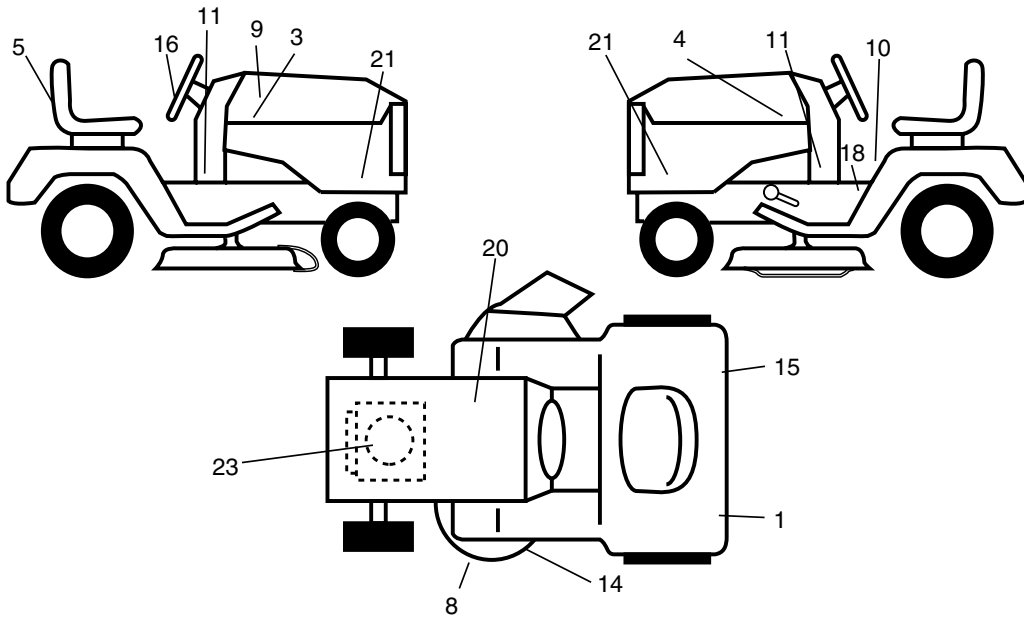

TRACTOR - - MODEL NUMBER CO185H42STA
SEAT ASSEMBLY

seat_lt.knob_2

KEY PART NO.	PART NO.	DESCRIPTION
1	189022	Seat
2	140551	Bracket Pivot Seat
3	71110616	Bolt Fin Hex 3/8-16 unc x 1
4	19131610	Washer 13/32 x 1 x 10 Ga
5	145006	Clip Push-In
6	73800600	Nut Hex w/Ins. 3/8-16 unc
7	124181X	Spring Seat Cprsn
8	17000616	Screw 3/8-16 x 1-1/2
9	19131614	Washer 13/32 x 1 x 14 Ga.
10	182493	Pan Seat
11	166369	Knob Seat Adj. Wingnut
12	121246X	Bracket Mounting Switch

KEY PART NO.	PART NO.	DESCRIPTION
13	121248X	Bushing Snap Blk Nyl 50 Id
14	72050412	Bolt Rdhd Sqnk 1/4-20 x 1-1/2
15	121249X	Spacer Split 28x .88 Zinc
16	123740X	Spring Cprsn Plate 1.310 Ga
17	123976X	Nut Lock 1/4 Lge Flg Gr. 5 Zinc
18	124238X	Cap Spring Seat
21	171852	Bolt Shoulder 5/16-18 unc
22	73800500	Nut Hex Lock W/Ins 5/16-18
24	19171912	Washer 17/32 x 1-3/16 x 12 Ga.
25	127018X	Bolt Shoulder 5/16-18 x 62

NOTE: All component dimensions given in U.S. inches
 1 inch = 25.4 mm

TRACTOR -- MODEL NUMBER CO185H42STA

DECALS

KEY PART NO. NO.

KEY PART NO.	NO.	DESCRIPTION
1	187407	Reflector, LH
3	176272	Decal, Hood RH
4	176273	Decal, Hood LH
5	172740	Decal, Fender
8	179128	Decal, Deck, Caution
9	189342	Decal, Replacement Hood
10	157141	Decal, Fender, Danger
11	191648	Decal, Panel, Dash
14	160396	Decal, V-Belt, Schematic
15	187408	Decal, Reflector, RH

NOTE: All component dimensions given in U.S. inches
1 inch = 25.4 mm

TRACTOR - - MODEL NUMBER CO185H42STA
LIFT ASSEMBLY

KEY PART NO.	NO.	DESCRIPTION
1	179504	Plunger Assembly
2	159476	Shaft Assembly, Lift
3	188822	Pin, Groove
4	12000002	E-Ring
5	19211621	Washer 21/32 x 1 x 21 Ga.
6	120183X	Bearing, Nylon
7	175830	Grip, Handle, Fluted
11	139865	Link, Lift, L.H.
12	139866	Link, Lift, R.H.
13	4939M	Retainer Spring
15	173288	Link Front Sus.
16	73350800	Nut Hex Jam 1/2-13 unc
17	175689	Trunnion Front Susp.