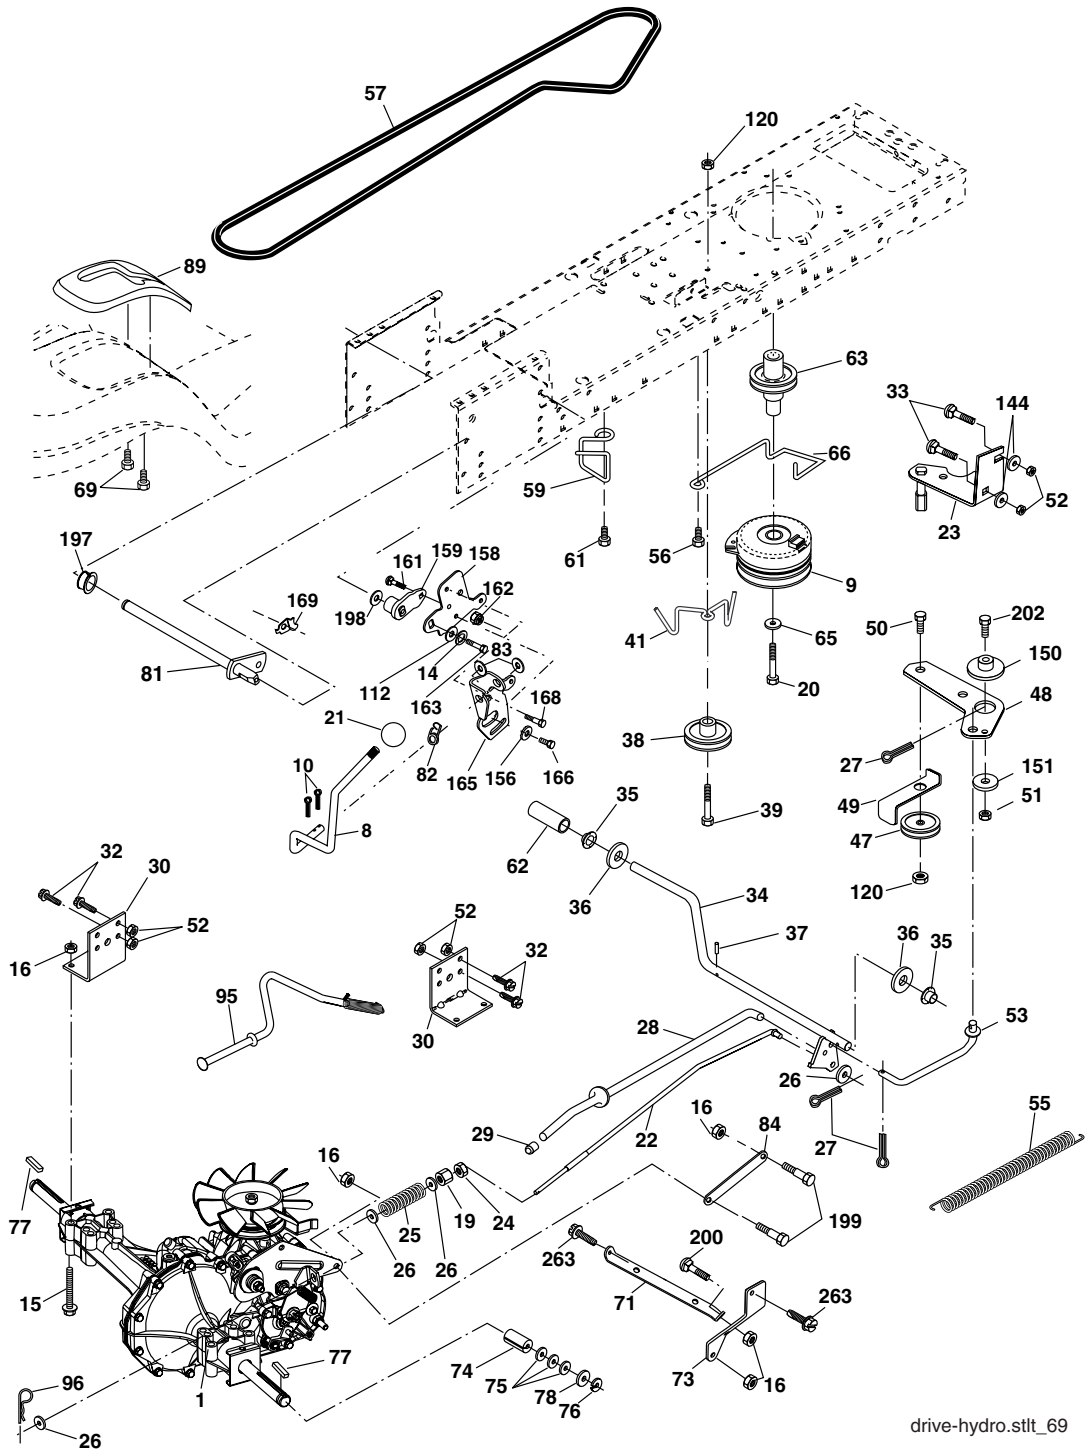

NOTE: All component dimensions given in U.S. inches
1 inch = 25.4 mm

TRACTOR - - MODEL NUMBER CO185H42STA GROUND DRIVE

TRACTOR - - MODEL NUMBER CO185H42STA

GROUND DRIVE

KEY NO.	PART NO.	DESCRIPTION	KEY NO.	PART NO.	DESCRIPTION
1	---	Transaxle, HydroGear, Model Number 314-0510 (Order parts from transaxle manufacturer)	62	123533X	Cover, Pedal
8	165866	Rod Shift Fend.	63	175414	Pulley, Engine
9	160889	Clutch Electric	65	10040700	Washer
10	76020416	Pin Cotter 1/8 x 1	66	154778	Keeper Belt Engine
14	10040400	Washer Lock Hvy 1/4	69	142432	Screw Hex Wsh H-Lo 1/4-1/2 unc
15	74490544	Bolt Hex Flghd 5/16-18 Gr. 5	71	169183	Strap Torque LH
16	73800500	Nut Lock Hex W/Ins. 5/16-18 unc	73	169182	Strap Torque RH
17	126197X	Washer 1-1/2 x 15/32 x .250	74	137057	Spacer, Axle
19	73800600	Nut Lock Hex W/Wsh 3/8-16 unc	75	121749X	Washer 25/32 x 1-1/4 x 16 Ga.
20	150280	Bolt Hex 7/16-20 x 4-1/4 5 Ga. 1.38	76	12000001	E-Ring
21	106933X	Knob	77	123583X	Key, Square
22	169498	Rod, Brake	78	121748X	Washer 25/32 x 1-5/8 x 16 Ga.
23	171258	Bracket Asm Anti-Rotation	81	165596	Shaft Assy. Cross Taper
24	73350600	Nut, Hex Jam 3/8-16 unc	82	165711	Spring Torsion
25	106888X	Spring, Brake Rod	83	19171216	Washer 17/32 x 3/4 x 16 Ga.
26	19131316	Washer	84	169594	Link Transaxle
27	76020412	Pin Cotter 1/8 x 3/4 CAD.	89	188309X428	Console, Shift
28	175765	Rod, Parking Brake	95	170201	Rod Bypass
29	71673	Knob Brake Parking	96	4497H	Retainer Spring 1" Zinc/Cad
30	169592	Bracket, Transaxle	112	19091210	Washer 9/32 x 3/4 x 10 Ga.
32	74760512	Bolt Hex Hd 5/16-18 unc x 3/4	120	73900600	Nut Lock Flg 3/8-16 unc
33	72140506	bolt Rdhd Sqnk 5/16-18 unc x 3/4	144	19111016	Washer 11/32 x 5/8 x 16 Ga.
34	175578	Shaft, Foot Pedal	150	175456	Spacer Retainer
35	120183X	Bearing, Nylon	151	19133210	Washer 13/32 x 2 x 10 Ga.
36	19211616	Washer	156	166002	Washer 5/16 ID x 1.0 x .125
37	1572H	Pin, Roll	158	165589	Bracket Shift Mount
38	179114	Pulley, Composite	159	183900	Hub Shift
39	72110622	Bolt Rdhd 3/8-16 unc x 2-3/4 Gr. 5	161	72140406	Bolt Rdhd Sqnk 1/4-20 x 3/4 Gr. 5
41	175556	Keeper, Belt Idler Flat	162	73680400	Nut Crownlock 1/4-20 unc
47	127783	Pulley, Idler, V-Groove	163	74780416	Bolt Hex Fin 1/4-20 unc x 1 Gr. 5
48	154407	Bellcrank Clutch Grnd Drw Stl	165	165623	Bracket Pivot Lever
49	123205X	Retainer, Belt	166	17490510	Screw 5/16-18 x 5/8
50	72110612	Bolt	168	165492	Bolt Shoulder 5/16-18 x .561
51	73680600	Nut Crownlock 3/8-16 unc	169	165580	Plate Fastener Cross Shf.
52	73680500	Nut, Crownlock 5/16-18 unc	197	169613	Nyliner Snap-in 5/8 ID
53	105710X	Link, Clutch	198	169593	Washer Nyl 7/8 ID x .105"
55	105709X	Spring, Return, Clutch	199	169612	Bolt Shoulder 5/16-18 unc
56	17060620	Screw 3/8-16 x 1-1/4	200	72140508	Bolt Rdhd Sqnk 5/16-18 unc x 1
57	140294	V-Belt, Ground Drive	202	72110614	Bolt Carr Sh 3/8-16 x 1-3/4 Gr. 5
59	169691	Keeper, Center Span	254	17000616	Screw 3/8-16 x 1
61	17120614	Screw 3/8-16 x .875	263	17000612	Screw 3/8-16 x .75