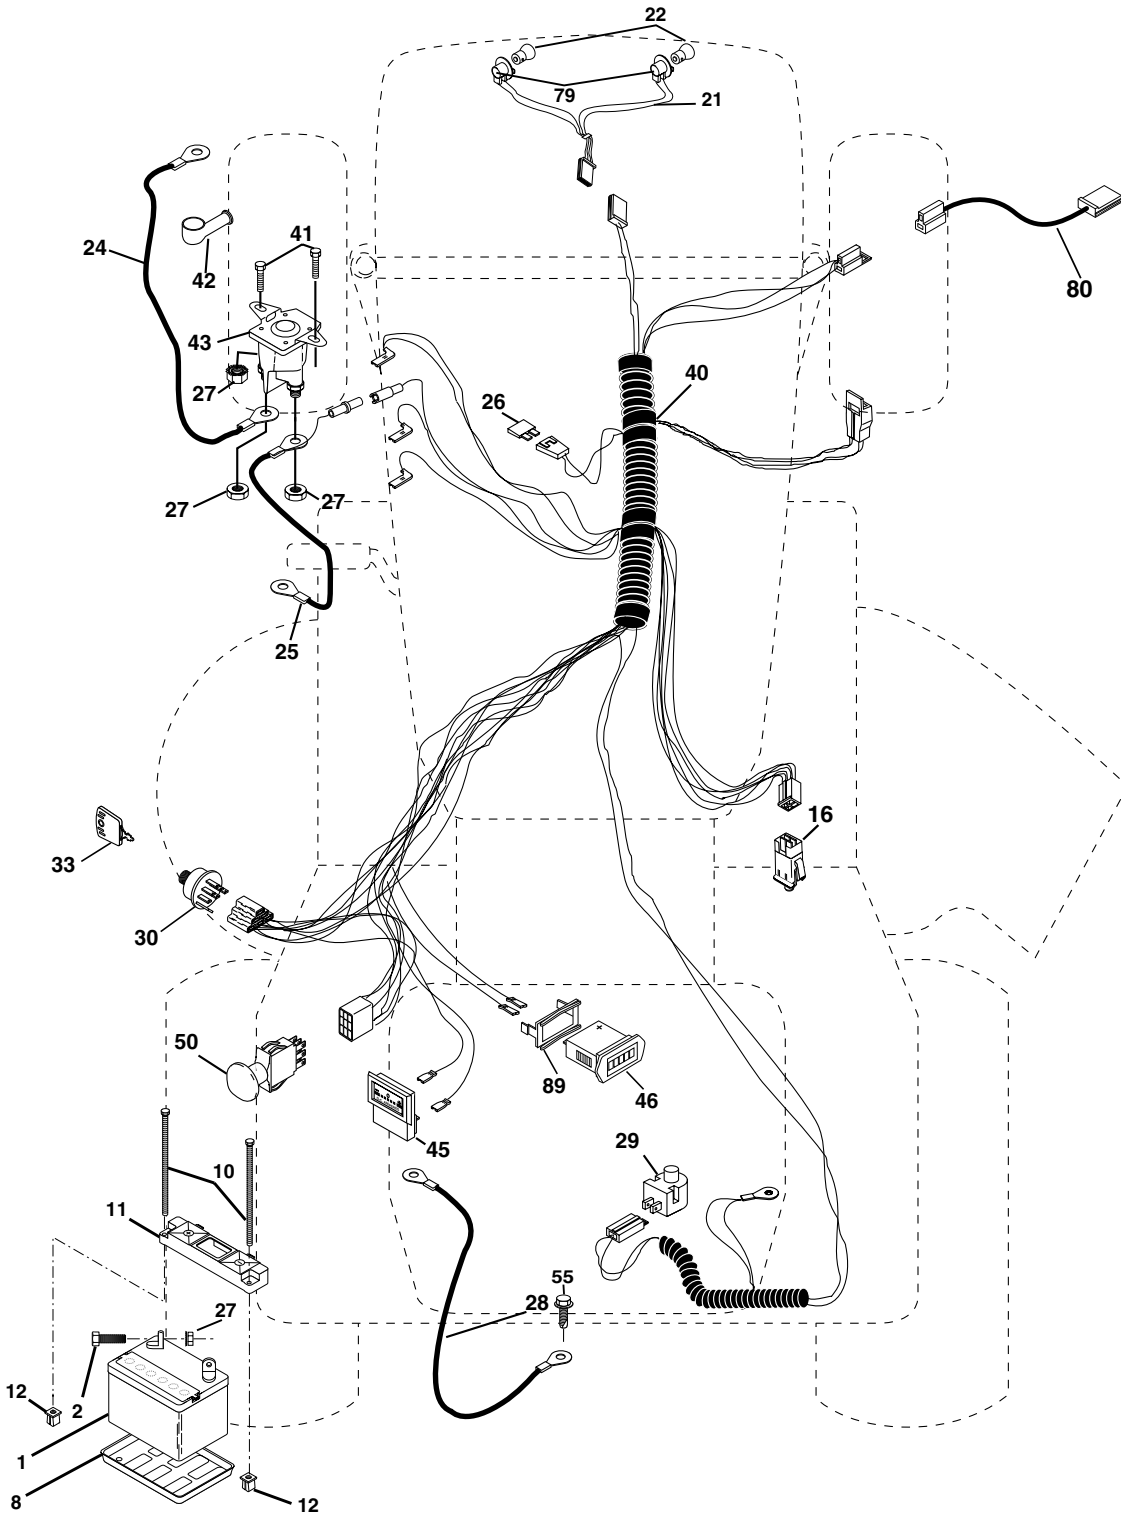

TRACTOR - - MODEL NUMBER CO185H42STA

SCHEMATIC

REPAIR PARTS

TRACTOR - - MODEL NUMBER CO185H42STA

ELECTRICAL

TRACTOR - - MODEL NUMBER CO185H42STA

ELECTRICAL

KEY NO.	PART NO.	DESCRIPTION
1	163465	Battery
2	74760412	Bolt, Hex 1/4-20 x 3/4
8	7603J	Tray, Battery
10	145211	Bolt, Btr Front 1/4-20 x 7-1/2
11	150109	Holddown Battery Front Mount
12	145769	Nut, Push Nylon Battery Front 1/4
16	176138	Switch Interlock
21	175688	Harness, Light
22	4152J	Light Bulb
24	8860R	Cable, Starter
25	146148	Cable, Battery
26	175158	Fuse
27	73510400	Nut Keps Hex 1/4-20 Unc
28	145491	Cable, Ground
29	121305X	Switch, Seat
30	175566	Switch, Ignition
33	140401	Key, Molded
40	188031	Harness, Ignition
41	17720408	Screw Thd Cut 1/4-20 x 1/2
42	131563	Cover, Terminal
43	178861	Solenoid
45	122822X	Ammeter
46	169635	Hourmeter
50	174653	Switch, PTO
55	17490508	Screw Thdrol 5/16-18 x 1/2
79	175242	Socket Asm bulb Twistlock
80	146685	Harness Clutch EVX
89	169639	Bracket Snap-In