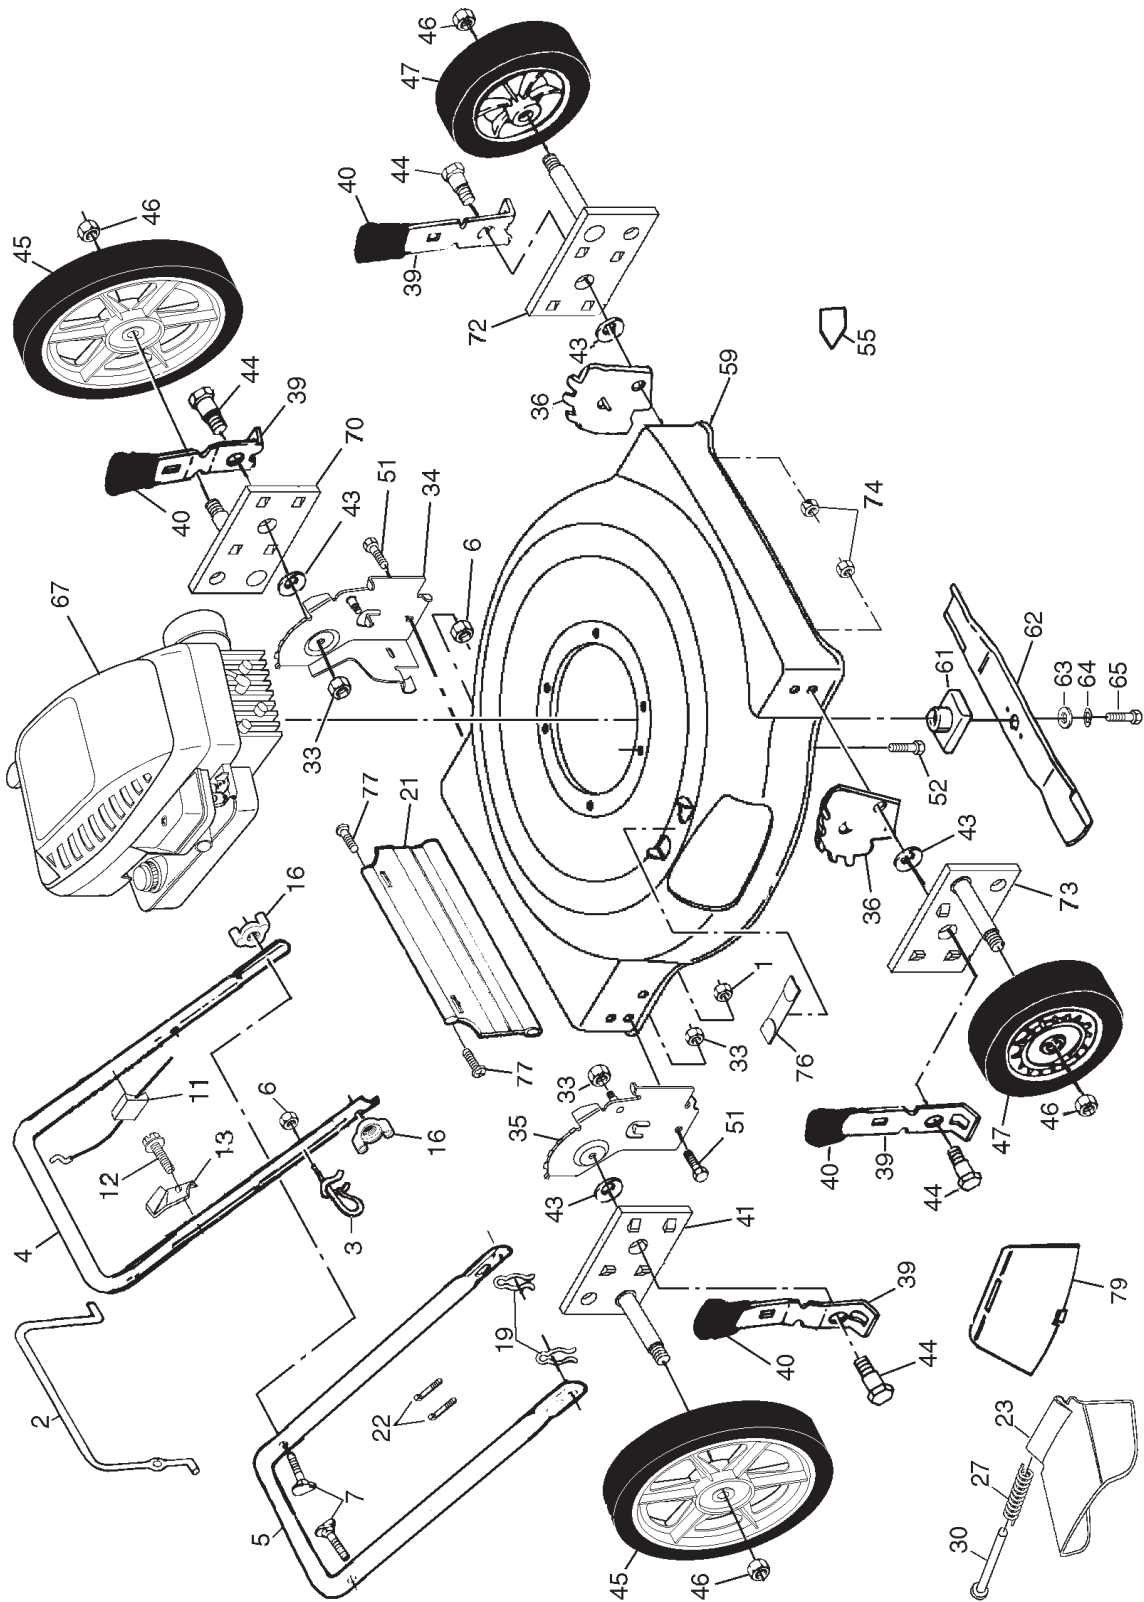

ROTARY LAWN MOWER -- MODEL NUMBER AG45N22SH (AG45N22SHA)

ROTARY LAWN MOWER - - MODEL NUMBER AG45N22SH (AG45N22SHA)

KEY NO.	PART NO.	DESCRIPTION	KEY NO.	PART NO.	DESCRIPTION
1	73800400	Locknut 1/4-20	46	83923	Locknut 1/16-18
2	86902	Control Bar	47	800220	Wheel Assembly, Front
3	179585	Rope Guide	51	74760514	Hex Head Bolt 5/16-18
4	169709X479	Upper Handle	52	150406	Hex Head Thread Rolling Screw 3/8-16 x 1
5	169708X479	Lower Handle	55	141846	Danger Decal
6	132004	Nut, Hex	59	164865	Kit, Mower Housing (Includes Key Number 55)
7	131959	Handle Bolt 5/16-18	61	851514	Blade Adapter
11	176556	Engine Zone Control Cable	62	141114	22" Blade
12	750634	Hex Washer Head Screw #10-24 x 1/2	63	851074	Hardened Washer
13	86899X004	Up-Stop Bracket	64	850263	Helical Lockwasher 3/8
16	128638	Wing Nut	65	851084	Screw Hex Head 3/8-24 x 1-3/8 Grade 8
19	51793	Hairpin Cotter	67	- - -	Engine, Briggs & Stratton, Model Number 10M902
21	188987	Rear Deflector			(For engine service and replacement parts, call Briggs & Stratton at 1-800-233-3723)
22	66426	Wire Tie	70	180409X004	Axle Arm Assembly, LR
23	160831	Discharge Guard	72	186577X004	Axle Arm Assembly, LF
27	160832	Torsion Spring	73	186578X004	Axle Arm Assembly, RF
30	160833	Hinge Rod	74	166785	Nut, Hex
33	73800500	Locknut 5/16-18	76	161622	Clip, Closeout
34	170373X479	Wheel Bracket Support, LH	77	74760412	Screw
35	170374X479	Wheel Bracket Support, RH	79	160830	Mulcher Plate
36	160835X007	Wheel Bracket Adjuster	- -	161058	Warning Decal (Not Shown)
39	168360X004	Selector Spring	- -	172782	Operator's Manual, English
40	87877	Selector Knob	- -	172784	Operator's Manual, Spanish
41	180410X004	Axle Arm Assembly, RR	- -	190003	Replacement Parts Manual
43	183901	Spacer			
44	160828	Shoulder Bolt			
45	188808	Wheel Assembly, Rear			

NOTE: All component dimensions given in U.S. inches.
1 inch = 25.4 mm