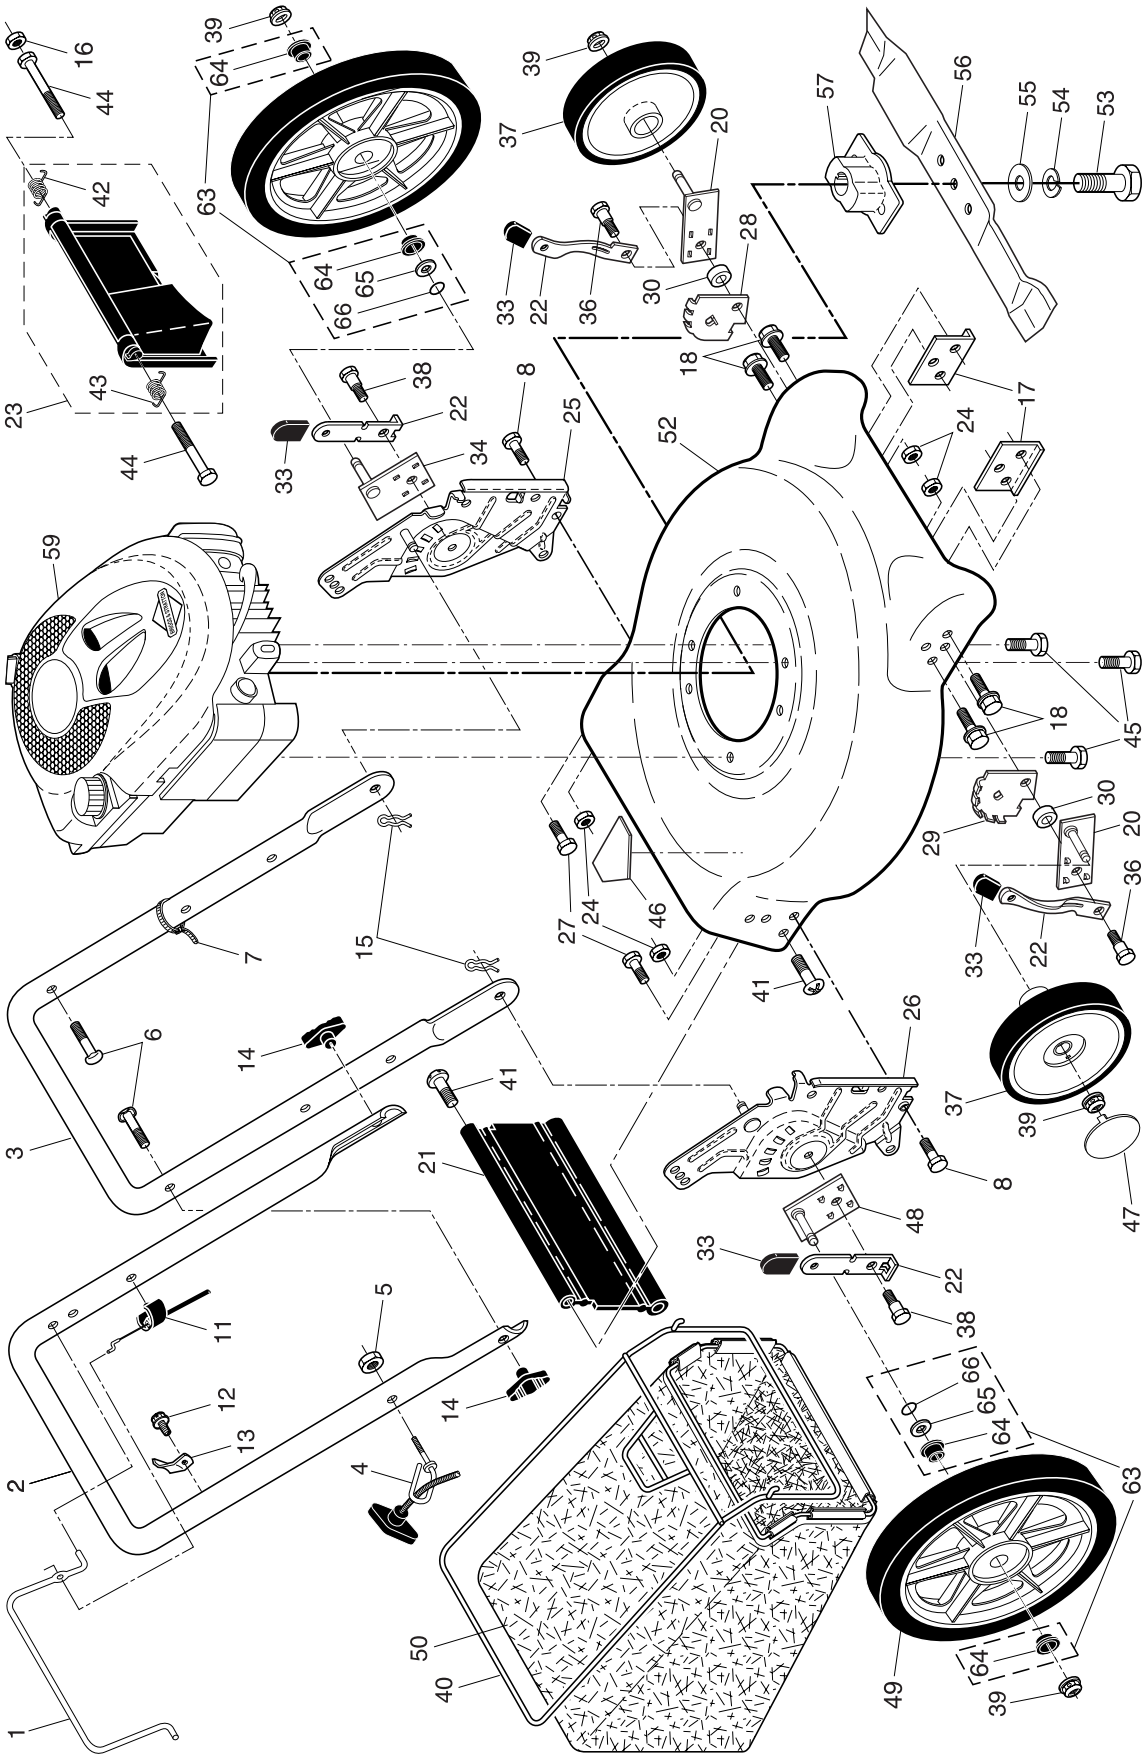

ROTARY LAWN MOWER -- MODEL NUMBER HD4X (MFG. ID. NUMBER 96136000301)

ROTARY LAWN MOWER - - MODEL NUMBER HD4X (MFG. ID. NUMBER 96136000301)

KEY NO.	PART NO.	DESCRIPTION	KEY NO.	PART NO.	DESCRIPTION
1	194176X428	Control Bar	40	188813	Frame, Grassbag
2	194180X479	Upper Handle	41	88652	Hinge Screw
3	193664X479	Lower Handle	42	165766	Spring, Rear Door, LH
4	179585	Rope Guide	43	165767	Spring, Rear Door, RH
5	132004	Locknut, Hex 1/4-20	44	185819	Rod, Stiffener
6	191574	Handle Bolt	45	150406	Hex Head Thread Rolling Screw 3/8-16 x 1
7	66426	Wire Tie	46	107339X	Danger Decal
8	74780512	Hex Bolt 5/16-18 x 3/4	47	73800500	Nut, Hex
11	176556	Engine Zone Control Cable	48	180410X004	Axle Arm Assembly, Rear, RH
12	750634	Hex Washer Head Screw #10-24 x 1/2	49	195630	Wheel & Tire Assembly, Rear, 14"
13	86899X004	Up-Stop Bracket	50	194759	Grassbag
14	189713X428	Handle Knob	52	181465	Kit, Lawn Mower Housing (Includes Key Numbers 17, 18 and 46)
15	51793	Hairpin Cotter	53	851084	Hex Head Screw, Grade 8, 3/8-24 x 1-3/8
16	751152	Nut, Hex	54	850263	Helical Lockwasher
17	165946X479	Support Bracket	55	851074	Hardened Washer
18	17600406	Screw	56	189028	21" Blade
19	186577X004	Axle Arm Assembly, Front, LH	57	184590	Blade Adapter
20	186578X004	Axle Arm Assembly, Front, RH	58	188821	Adjustment Bolt
21	188987	Rear Skirt	59	- - -	Engine, Briggs & Stratton, Model Number 123K02 (For engine service and replacement parts, call Briggs & Stratton at 1-800-233-3723)
22	168360X004	Selector Spring	60	77400	Hubcap, Front Wheel
23	186612	Kit, Rear Door (Includes Springs)	63	193498	Kit, Bushing, High Wheel
24	73930500	Locknut, Hex 5/16-18	64	193028X428	Bushing, Nylon, Black
25	186212X479	Handle Bracket Assembly, LH	65	88348	Washer, Flat 3/8
26	186213X479	Handle Bracket Assembly, RH	66	188152	O-Ring
27	17600406	Screw 1/4-20 x 3/8	- -	162300	Warning Decal (not shown)
29	160835X007	Wheel Adjusting Bracket, Front	- -	193732	Operator's Manual, English
30	183901	Spacer	- -	193734	Operator's Manual, French
33	170143	Selector Knob	- -	195896	Repair Parts Manual, English / French
34	180409X004	Axle Arm Assembly, LR			
35	166785	Locknut, Hex 5/16-18			
36	160828	Shoulder Bolt 5/16-18			
37	194855	Wheel & Tire Assembly, Front			
38	164362	Shoulder Bolt			
39	83923	Flanged Locknut			

NOTE: All component dimensions given in U.S. inches.
1 inch = 25.4 mm

IMPORTANT: Use only Original Equipment Manufacturer (O.E.M.) replacement parts. Failure to do so could be hazardous, damage your lawn mower and void your warranty.