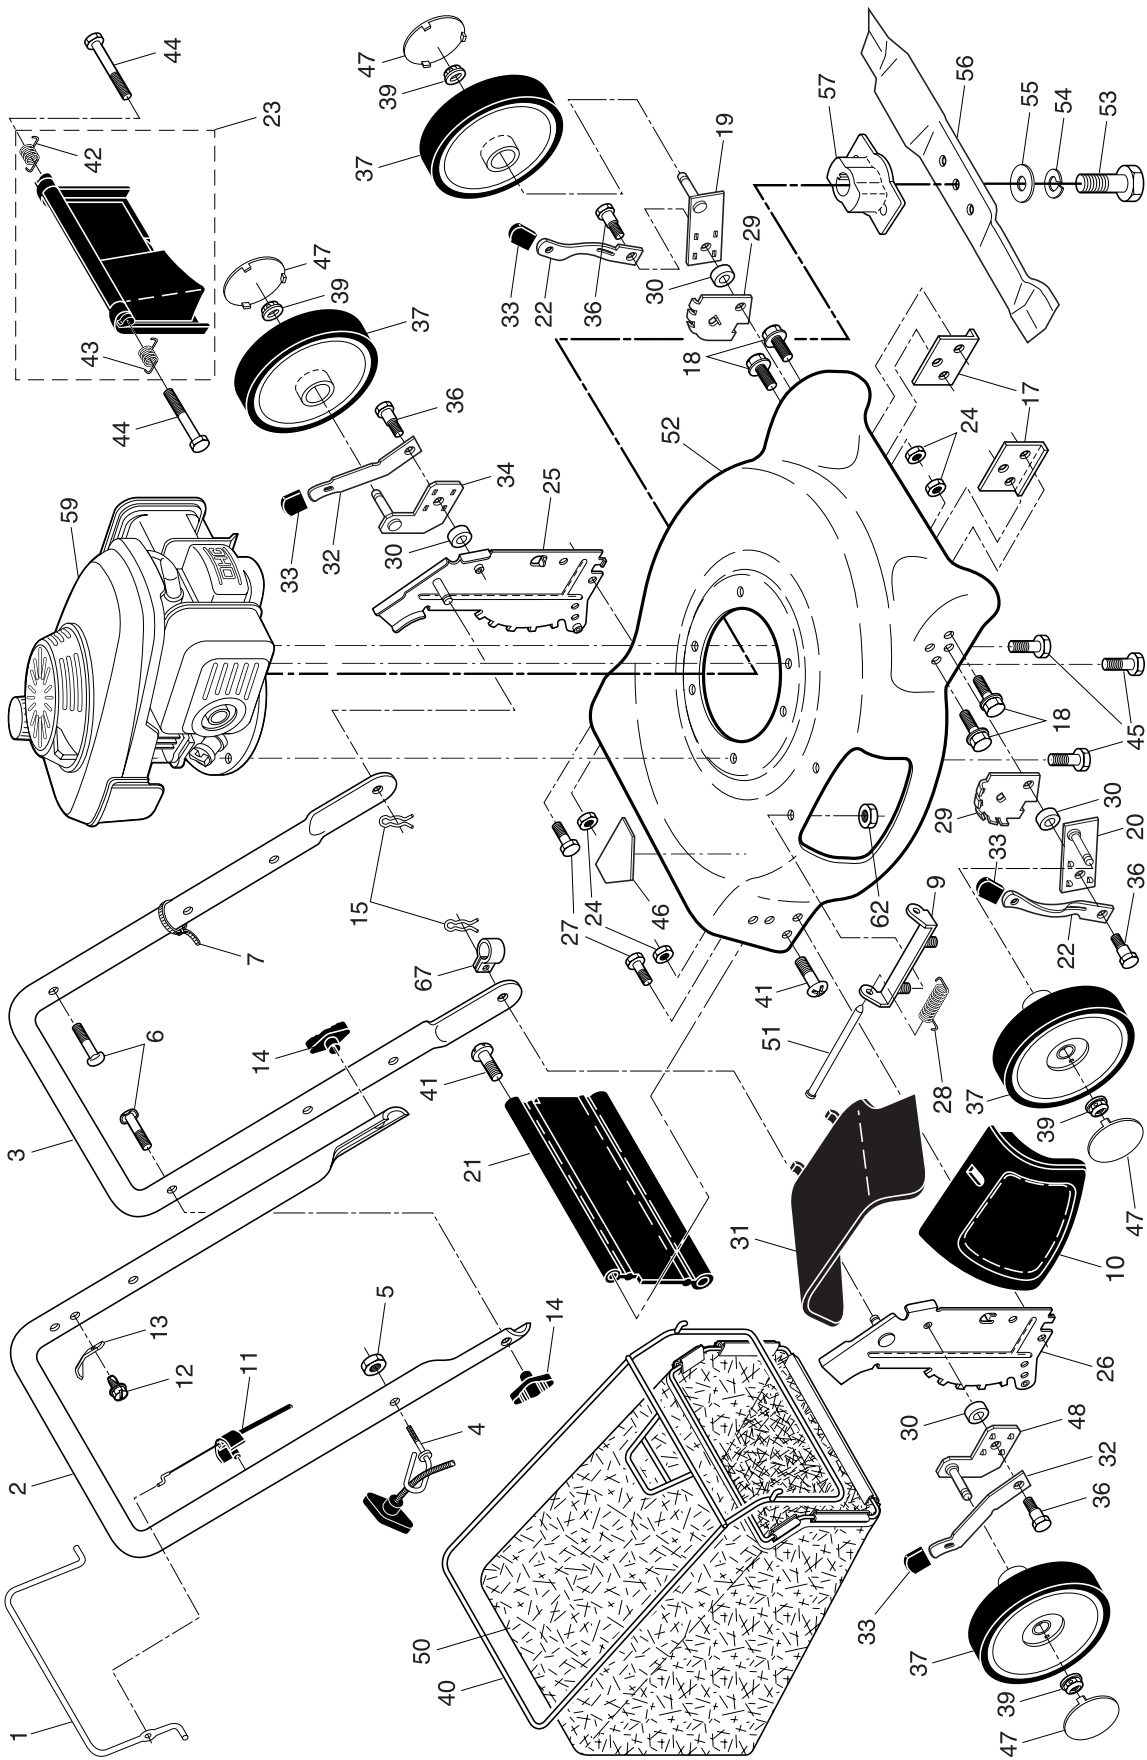

ROTARY LAWN MOWER - - MODEL NUMBER PR55N21C (MFG. ID. NUMBER 96132000300)

ROTARY LAWN MOWER - - MODEL NUMBER PR55N21C (MFG. ID. NUMBER 96132000300)

KEY NO.	PART NO.	DESCRIPTION	KEY NO.	PART NO.	DESCRIPTION
1	194177X428	Control Bar	36	160828	Shoulder Bolt 5/16-18
2	194179X479	Upper Handle	37	170262	Wheel & Tire Assembly
3	169708X479	Lower Handle	39	83923	Flanged Locknut, Hex
4	179585	Rope Guide	40	194759	Grassbag
5	132004	Nut, Hex	41	88652	Hinge Screw
6	191574	Handle Bolt	42	165766	Spring, Rear Door, LH
7	66426	Wire Tie	43	165767	Spring, Rear Door, RH
9	154132	Hinge Bracket	44	184193	Bolt, Rear Door
10	165754	Mulcher Door	45	150406	Hex Head Thread Rolling Screw 3/8-16 x 1
11	183281	Cable, Engine Zone Control	46	107339X	Danger Decal
12	750634	Hex Washer Head Screw	47	77400	Hubcap
13	86899X004	Up-Stop Bracket	48	186575X004	Axle Arm Assembly, Rear, RH
14	189713X428	Knob, Handle	50	188813	Frame, Grassbag
15	51793	Hairpin Cotter	51	147286	Rod, Hinge
17	165946X479	Support Bracket	52	174161	Kit, Lawn Mower Housing (Includes Key Numbers 17, 18 and 46)
18	17600406	Screw	53	851084	Hex Head Screw 3/8-24 x 1-3/8 Grade 8
19	186577X004	Axle Arm Assembly, Front, LH	54	850263	Helical Lockwasher
20	186578X004	Axle Arm Assembly, Front, RH	55	851074	Hardened Washer
21	188987	Rear Skirt	56	189028	21" Blade
22	168360X004	Selector Spring, Front	57	184590	Blade Adapter
23	186612	Kit, Rear Door Assembly (Includes Springs)	59	- - -	Engine, Honda, Model Number GCV160 (For engine service and replacement parts, call Honda Engines at 1-800-426-7701)
24	73930500	Locknut, Hex 5/16-18	62	73800400	Nut, Hex
25	166111X479	Handle Bracket Assembly, LH	67	192770	Clip, Cable
26	166112X479	Handle Bracket Assembly, RH	- -	162300	Warning Decal (not shown)
27	17600406	Screw 1/4-20 x 3/8	- -	193732	Operator's Manual, English
28	152124	Spring, Hinge	- -	192734	Operator's Manual, French
29	160835X007	Wheel Adjusting Bracket, Front	- -	194576	Repair Parts Manual, English / French
30	183901	Spacer			
31	165760	Discharge Deflector			
32	169421X004	Selector Spring, Rear			
33	170143	Selector Knob			
34	186576X004	Axle Arm Assembly, Rear, LH			

NOTE: All component dimensions given in U.S. inches.
1 inch = 25.4 mm

IMPORTANT: Use only Original Equipment Manufacturer (O.E.M.) replacement parts. Failure to do so could be hazardous, damage your lawn mower and void your warranty.