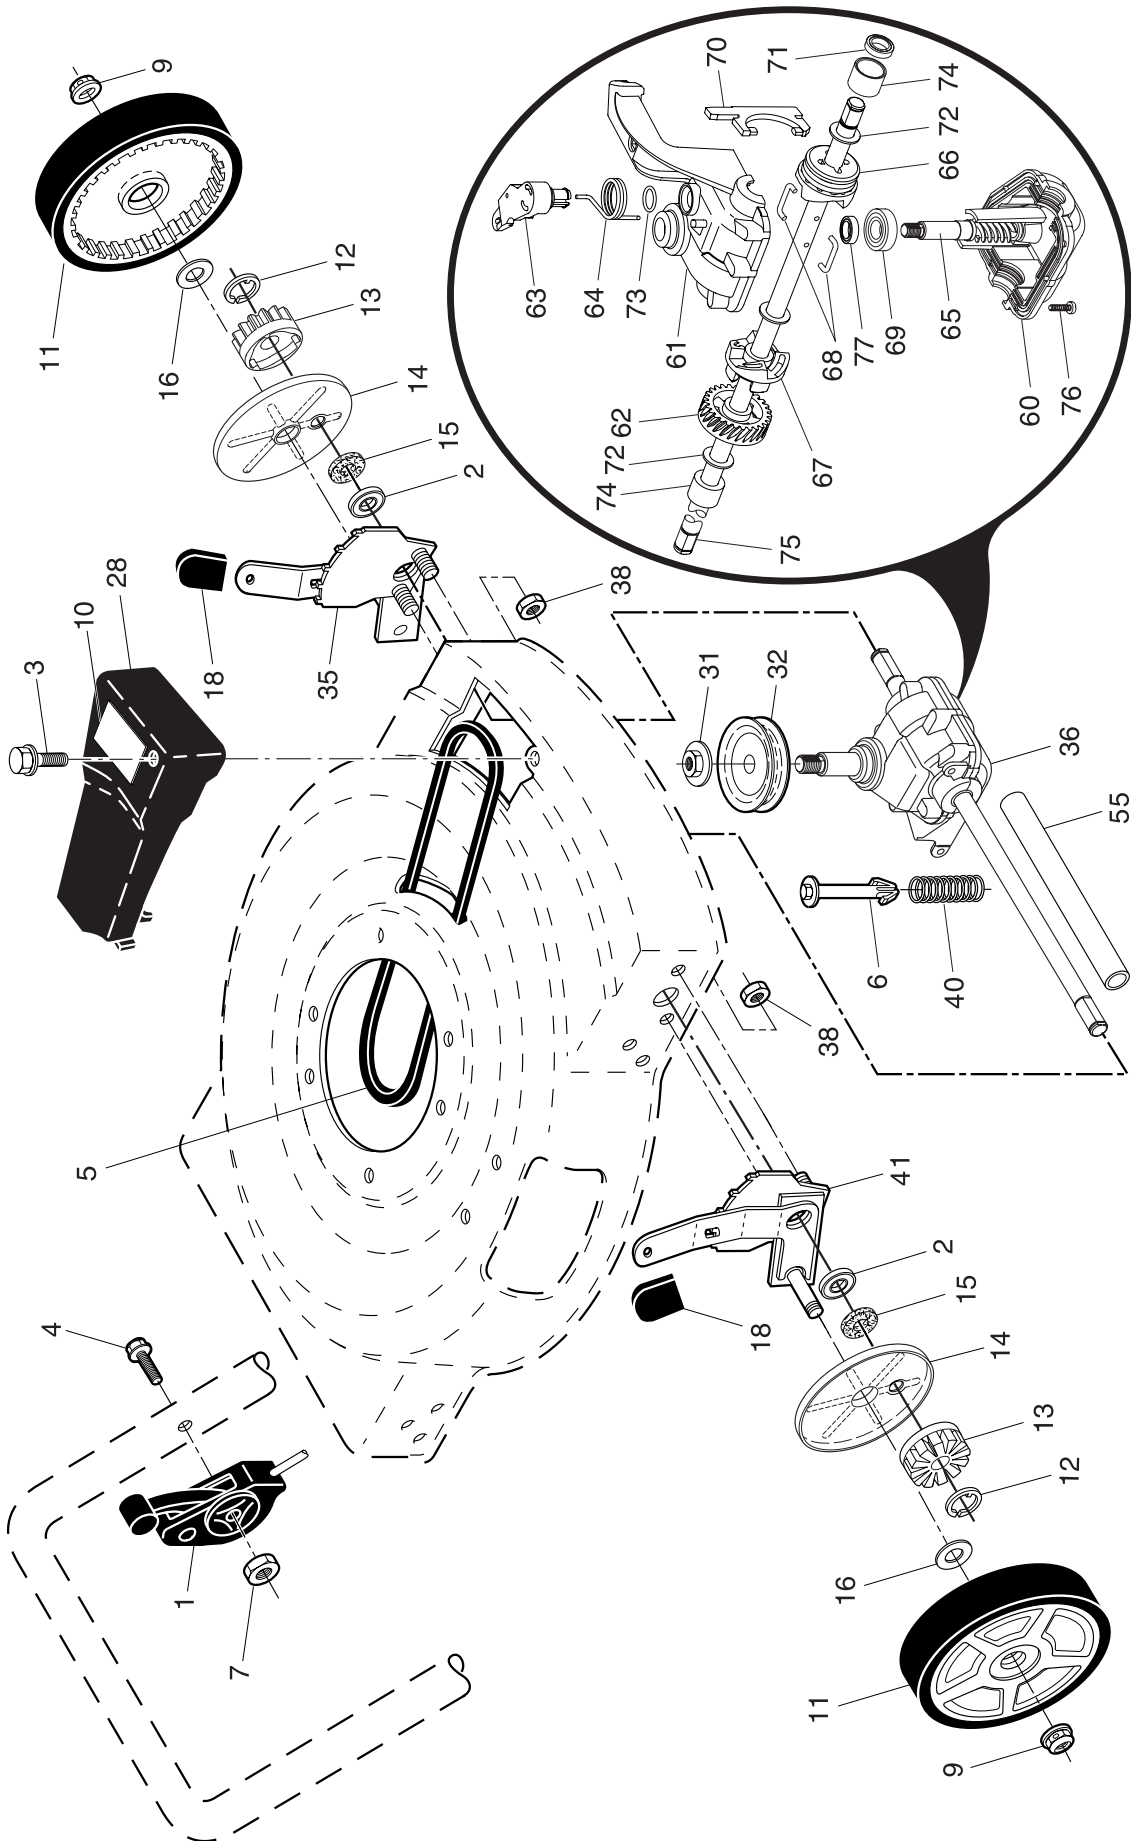

ROTARY LAWN MOWER -- CATALOG NUMBER PR45Y22SP (MFG. ID. NO. 96122000300)

ROTARY LAWN MOWER - - CATALOG NUMBER PR45Y22SP (MFG. ID. NO. 96122000300)

KEY NO.	PART NO.	DESCRIPTION	KEY NO.	PART NO.	DESCRIPTION
1	184587	Drive Control Assembly	55	86012	Drive Shaft Cover
2	88058	Bearing, Wheel Adjuster	60	183497	* Case, Lower
3	143603	Screw, Tapping, Pan Head #10-24 x 2-3/4	61	183498	* Case, Upper
4	158755	Screw, Machine, Pan Head 1/4-20 x 2-3/16	62	183499	Gear, 27 Teeth
5	146527	V-Belt	63	183500	Lever, Clutch
6	150495	Bolt, Hex Head 1/4-20 x 2	64	183501	Spring, Return
7	191730	Nut, Hex, Flanged 1/4-20	65	183502	Shaft, Input
9	145212	Locknut, Hex	66	183503	Dog, Movable
10	189325	Decal, Drive Cover	67	183504	Dog, Fixed
11	193912X421	Wheel & Tire Assembly	68	183505	Wire, Formed
12	12000058	E-Ring	69	183506	Bearing, Ball
13	137054	Pinion	70	183507	Fork, Shift
14	189403	Dust Cover	71	183508	Seal, Output Shaft
16	67725	Washer	72	183509	Washer
18	170143	Knob, Selector	73	183510	Seal, Case
28	194398X421	Drive Cover	74	183511	Bushing
31	132010	Locknut, Hex	75	187521	Shaft, Output
32	189407	Pulley, Drive	76	183513	Screw
35	152018	Kit, Wheel Adjuster, RH (Includes Knob and Bearing)	77	183514	Seal, Input Shaft
36	187211	Gear Case Assembly, Complete			
38	73800400	Locknut			
40	137090	Spring			
41	152019	Kit, Wheel Adjuster, LH (Includes Knob and Bearing)			

* Use Dow Corning #709 to reseal Gear Case Halves.

NOTE: All component dimensions given in U.S. inches.
1 inch = 25.4 mm

IMPORTANT: Use only Original Equipment Manufacturer (O.E.M.) replacement parts. Failure to do so could be hazardous, damage your lawn mower and void your warranty.