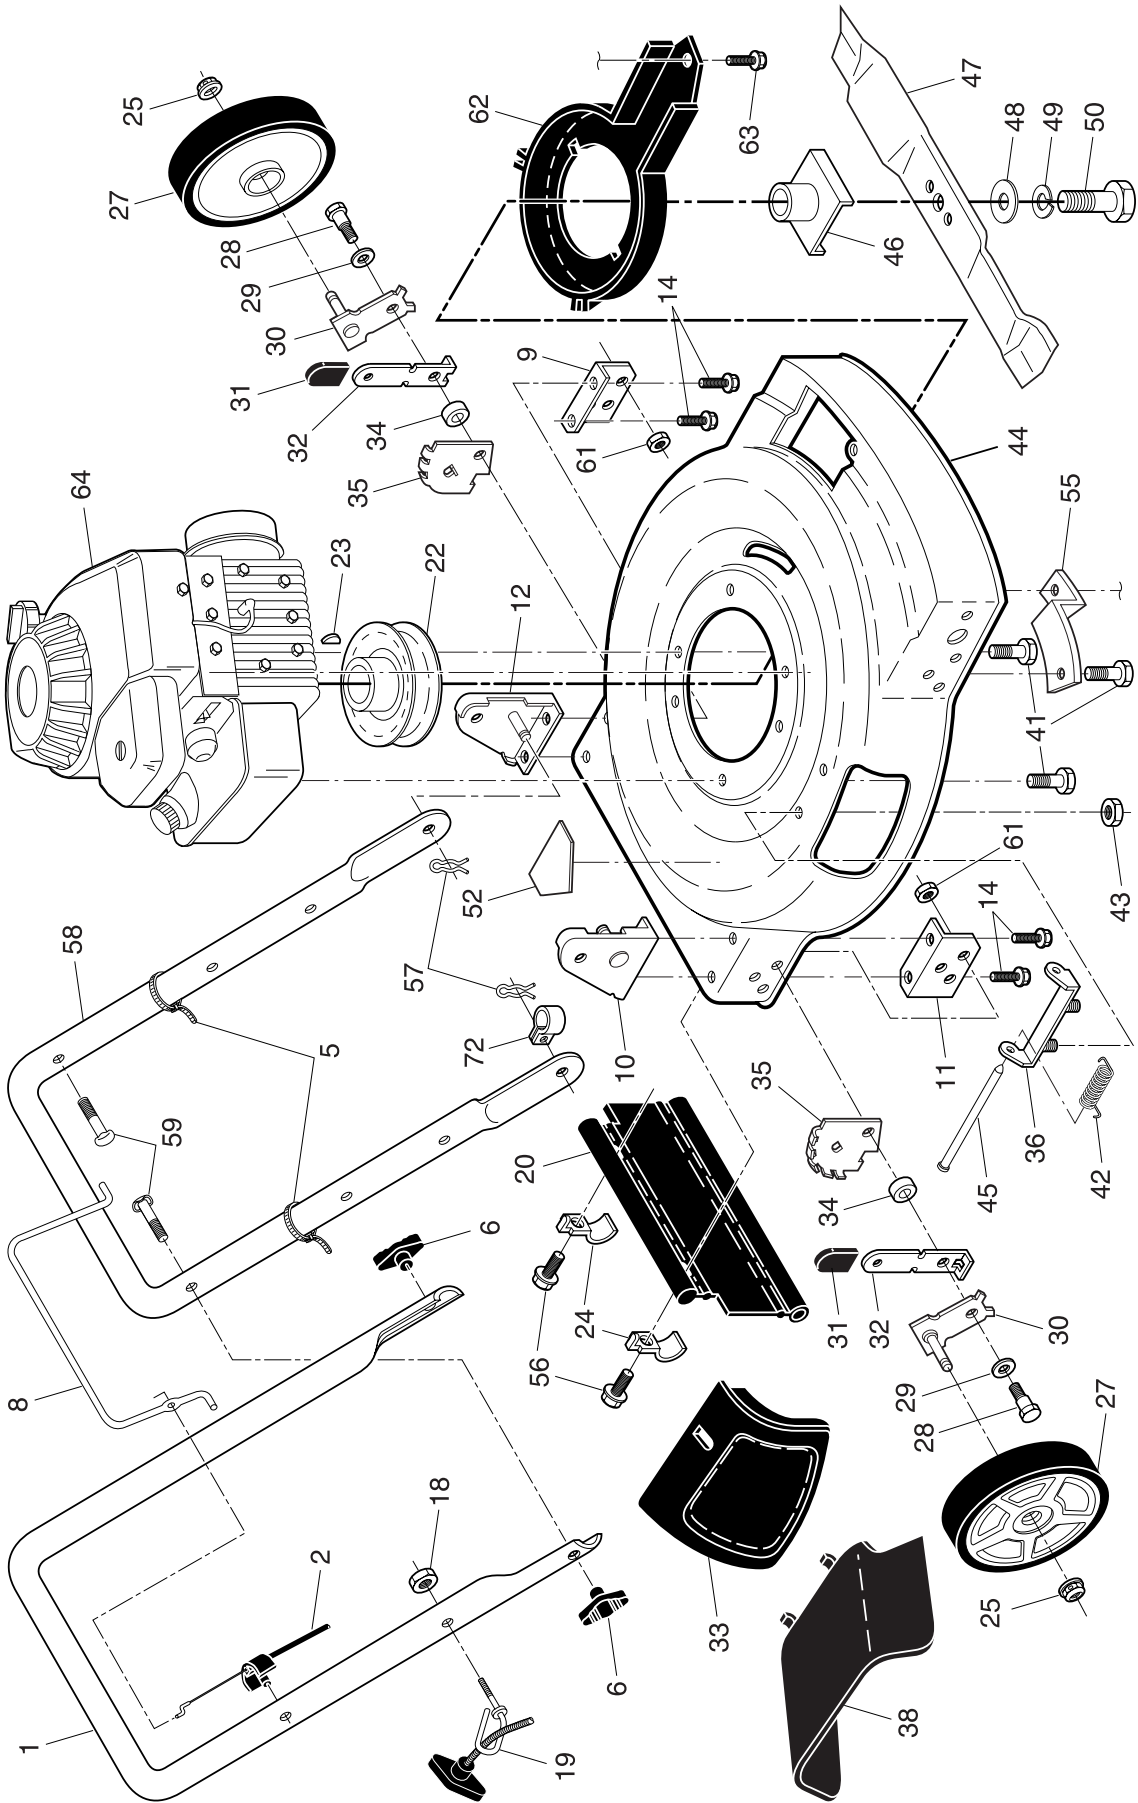

ROTARY LAWN MOWER -- CATALOG NUMBER PR45Y22SP (MFG. ID. NO. 96122000300)

ROTARY LAWN MOWER - - CATALOG NUMBER PR45Y22SP (MFG. ID. NO. 96122000300)

KEY NO.	PART NO.	DESCRIPTION	KEY NO.	PART NO.	DESCRIPTION
1	166860X479	Upper Handle	44	194628	Kit, Lawn Mower Housing (Includes Key Number 46)
2	156581	Engine Zone Control Cable	45	147286	Rod, Hinge
5	66426	Wire Tie	46	851514	Adapter, Blade
6	189713X428	Handle Knob	47	192682	Blade, 22"
8	146771	Control Bar	48	851074	Washer, Hardened
9	153282X479	Support Bracket, Handle, LH	49	850263	Washer, Lock, Helical
10	170345X479	Handle Bracket Assembly, RH	50	851084	Screw, Hex Head 3/8-24 x 1-3/8 Grade 8
11	153350X479	Support Bracket, Handle, RH	52	107339X	Decal, Danger
12	170346X479	Handle Bracket Assembly, LH	55	188839X004	Mounting Bracket, Debris Shield
14	149741	Screw, Thread Cutting 5/16-18 x 3/4	56	750097	Screw, Hex Washer Head #10-24 x 1/2
18	132004	Locknut, Keps	57	51793	Hairpin Cotter
19	179585	Rope Guide	58	151590X479	Lower Handle
20	189008	Rear Deflector	59	191574	Handle Bolt
22	85496	Pulley, Engine	61	751592	Locknut, Hex
23	87677	Hi-Pro Key	62	188784	Debris Shield
24	87584X004	Clamp, Rear Deflector	63	192325	Screw
25	83923	Locknut, Hex 3/18-16	64	- - -	Engine, Briggs & Stratton, Model Number 10H902 (for engine service and replacement parts, call Briggs & Stratton at 1-800-233-3723)
27	193905X421	Wheel & Tire Assembly	72	192770	Clip, Cable
28	142748	Shoulder Bolt	- -	162300	Warning Decal (not shown)
29	62335	Belleville Washer	- -	193733	Operator's Manual, English
30	145935X004	Axle Arm Assembly	- -	193736	Operator's Manual, French
31	170143	Knob, Selector	- -	195084	Repair Parts Manual, English / French
32	700331X004	Spring, Selector	Available accessories not included with lawn mower:		
33	151889	Discharge Guard	- -	GCK5000	Grass Catcher
34	146630	Spacer	NOTE: All component dimensions given in U.S. inches. 1 inch = 25.4 mm		
35	750085X007	Bracket, Wheel Adjuster			
36	154132	Bracket, Housing			
38	176509	Deflector, Discharge			
41	150406	Screw, Hex Head, Threaded, Rolled 3/8-16 x 1-1/8			
42	152124	Spring, Torsion			
43	73800400	Locknut, Hex			