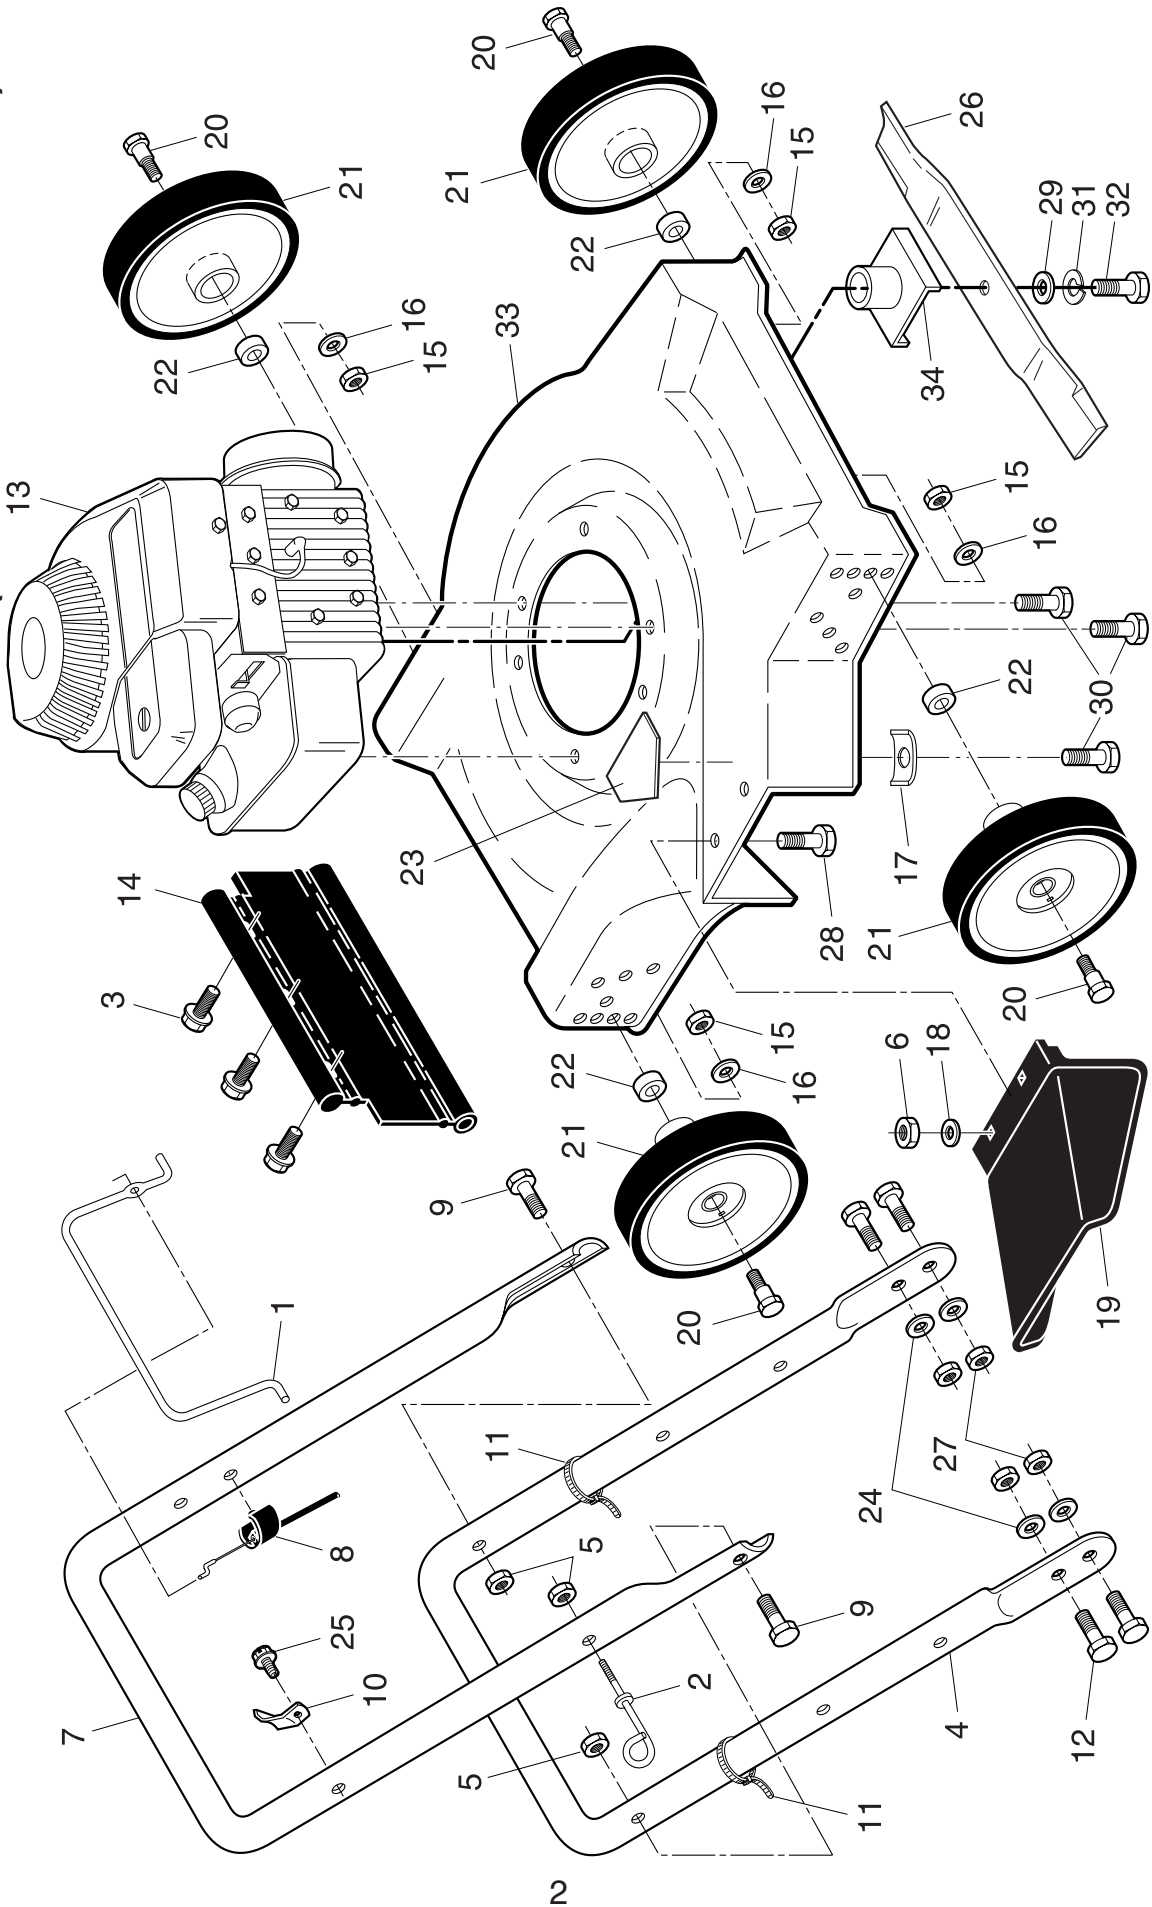

**ROTARY LAWN MOWER -- CATALOG NUMBER RA375N20S (MFG. ID. NO. 96112000800)**

**ROTARY LAWN MOWER - - CATALOG NUMBER RA375N20S (MFG. ID. NO. 96112000800)**

KEY NO.	PART NO.	DESCRIPTION	KEY NO.	PART NO.	DESCRIPTION
1	86902	Control Bar	22	136624	Spacer
2	179585	Rope Guide	23	107339X	Danger Decal
3	189241	Hex Washer Head Self-Tapping Screw	24	55611	Washer, Flat 3/8
4	172146X479	Lower Handle	25	750634	Screw, Threaded, Rolled #10-24 x 1/2
5	132004	Nut, Hex 1/4-20	26	145106	Blade, 20"
6	73800400	Locknut, Hex 1/4-20	27	132010	Nut, Hex, Flangelock 3/8-16
7	169711X479	Upper Handle	28	74760412	Bolt, Hex Head 1/4-20 x 3/4
8	162788	Engine Zone Control Cable	29	851074	Washer, Hardened
9	74350424	Bolt, Hex Head 1/4-20 x 1-1/2	30	150406	Screw, Hex Head, Threaded, Rolled 3/8-16 x 1
10	86899X004	Up-Stop Bracket	31	850263	Helical Lock Washer
11	66426	Wire Tie	32	851084	Screw, Machine, Hex Head, Grade 8, 3/8-24 x 1-3/8
12	137009	Bolt, Hex Head 3/8-16 x 1	33	189654	Housing Assembly
13	- - -	Engine, Briggs & Stratton, Model Number 9L902 (For engine service and replacement parts, call Briggs & Stratton at 1-800-233-3723)	34	850977	Blade Adapter
14	189239	Rear Deflector	- -	162300	Decal, Warning (not shown)
15	751592	Locknut, Hex 5/8-16	- -	193747	Operator's Manual, English
16	61537	Washer, Flat 25/64 x 1/4 x 29/32	- -	193749	Operator's Manual, French
17	851201X004	Engine Washer	- -	194584	Repair Parts Manual, English / French
18	53847	Flat Washer			
19	752052	Discharge Guard			
20	67609	Bolt, Shoulder 3/8-16 x 2-1/2			
21	<b>193850X427</b>	Wheel & Tire Assembly			
					Available accessories not included with mower:
					- - GCK3200 Grass Catcher

**NOTE:** All component dimensions given in U.S. inches.  
1 inch = 25.4 mm

**IMPORTANT:** Use only Original Equipment Manufacturer (O.E.M.) replacement parts. Failure to do so could be hazardous, damage your lawn mower and void your warranty.